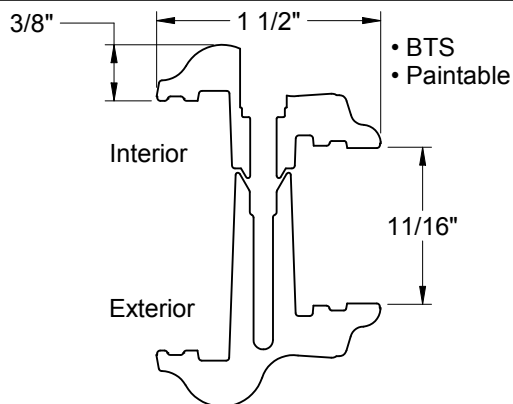

Frame Profile