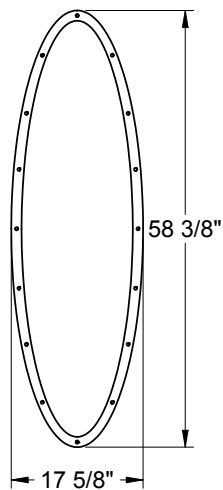

**Frame Profile**

**1008**

Oak

- SMC
- Stainable
- Paintable

**Frame Profile**

**1656V**

Oak

Lite Frames /  
Glass Specs