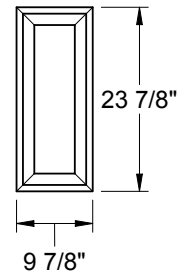

DP1024SS
Smooth-Star