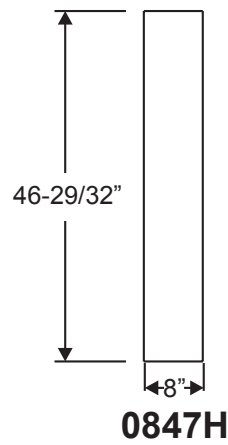

Lite Frames /
Glass Specs