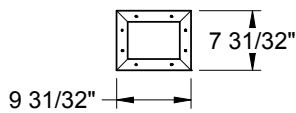

0806

Fiber-Classic
Smooth-Star/Steel