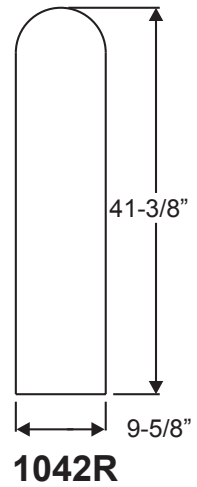

Classic-Craft Doorlite Glass Sizes

Lite Frames /
Glass Specs