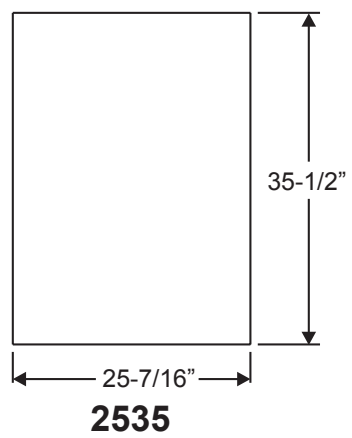

Classic-Craft Doorlite Glass Sizes

Lite Frames /
Glass Specs