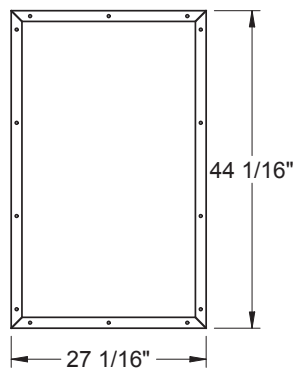

**Classic-Craft Wrought Iron Lite Frames**

**Frame Profile**

**2566**  
Wrought Iron

**2551A**  
Wrought Iron

**3151A**  
Wrought Iron

**3151**  
Wrought Iron

**2551**  
Wrought Iron

**2542**  
Wrought Iron