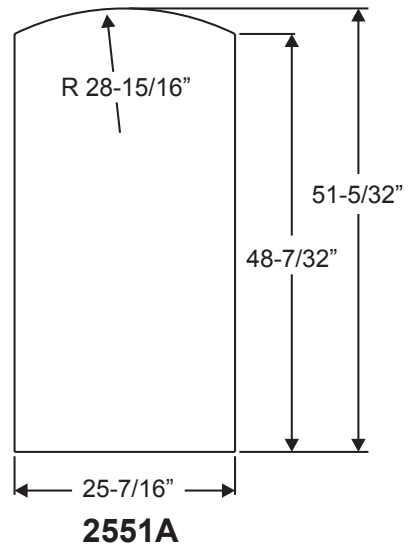

## Transom Decorative IG's

Note: All Decorative Transom IG's are 1" thick with no exceptions.

## Impact & Noise Reduction IG's

Lite Frames /  
Glass Specs

Note: All Impact & Noise Reduction IG's are 1" thick with no exceptions

# Classic-Craft Doorlite Glass Sizes

Lite Frames /  
Glass Specs

Lite Frames /  
Glass Specs

# Fiber-Classic, Smooth-Star & Steel Doorlite Glass Sizes

Lite Frames /  
Glass Specs

**0806**

**2206**

**0718**

**1640V**

**2247**

**2056V**