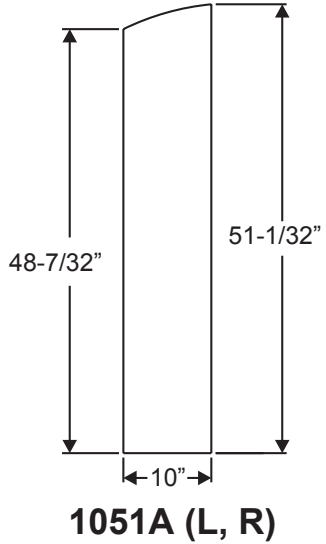

## Impact & Noise Reduction IG's

Lite Frames /  
Glass Specs

Note: All Impact & Noise Reduction IG's are 1" thick with no exceptions

# Classic-Craft Doorlite Glass Sizes

Lite Frames /  
Glass Specs

Lite Frames /  
Glass Specs

# Fiber-Classic, Smooth-Star & Steel Doorlite Glass Sizes

Lite Frames /  
Glass Specs

**0806**

**2206**

**0718**

**1640V**

**2247**

**2056V**

Lite Frames /  
Glass Specs

**1480**

**0780**

**2080**

**2280**