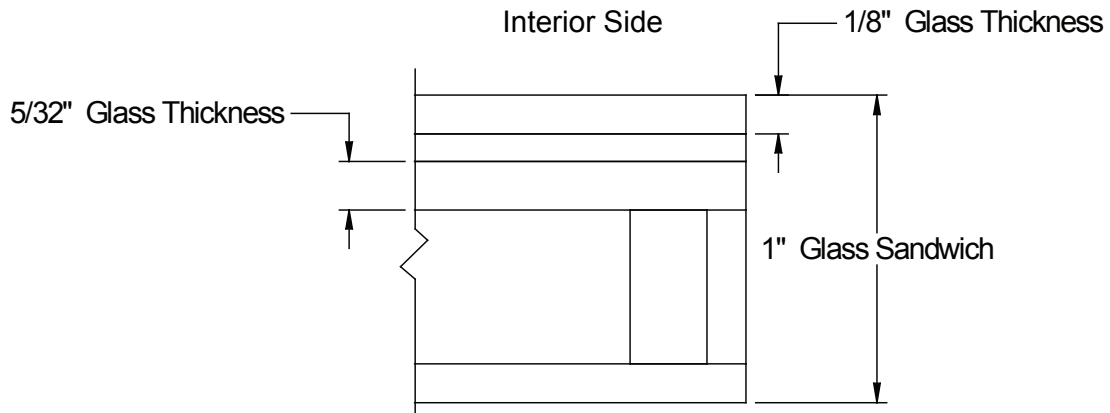

Impact & Noise Reduction IG's

Lite Frames /
Glass Specs

Note: All Impact & Noise Reduction IG's are 1" thick with no exceptions