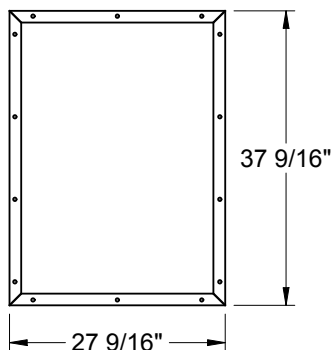

2535

Oak
Mahogany
Rustic/Canvas