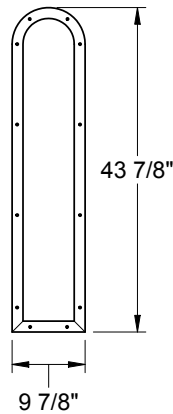

0842

Fiber-Classic
Smooth-Star/Steel