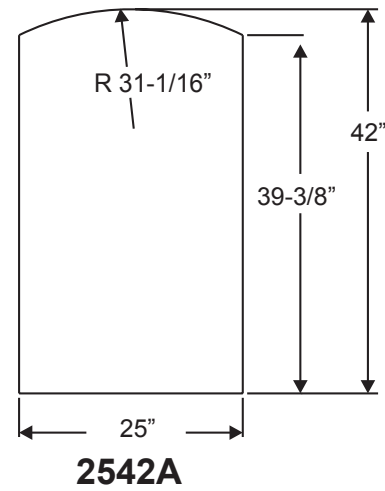

## Transom Decorative IG's

Note: All Decorative Transom IG's are 1" thick with no exceptions.

## Impact & Noise Reduction IG's

Lite Frames /  
Glass Specs

Note: All Impact & Noise Reduction IG's are 1" thick with no exceptions

# Classic-Craft Doorlite Glass Sizes

Lite Frames /  
Glass Specs

Lite Frames /  
Glass Specs

# Fiber-Classic, Smooth-Star & Steel Doorlite Glass Sizes

Lite Frames /  
Glass Specs

**0806**

**2206**

**0718**

**1640V**

**2247**

**2056V**