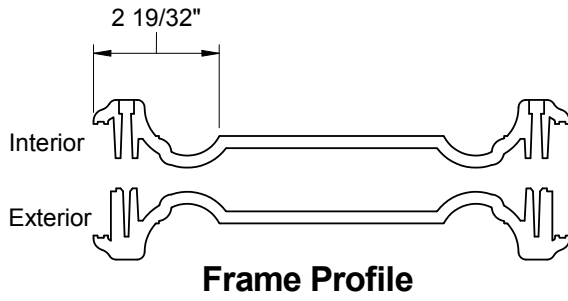

### Frame Profile

**2056V**

Smooth-Star/Steel

Lite Frames /  
Glass Specs

**Decorative Panels**

- TCM
- Stainable
- Paintable

**DP0121**  
Fiber-Classic

**DP0241**  
Fiber-Classic