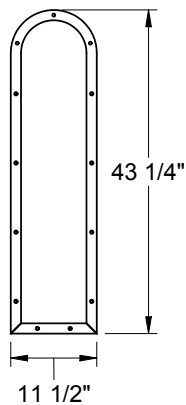

**Frame Profile**

**1008**

Oak

- SMC
- Stainable
- Paintable

**Frame Profile**

**1656V**

Oak

Lite Frames /  
Glass Specs