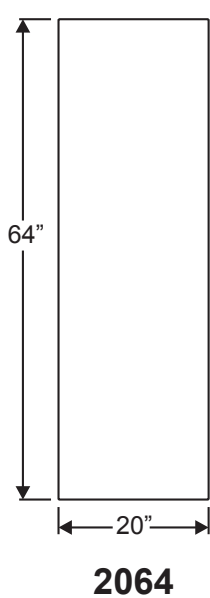

- 7-13/16 X 80
- 20 X 56
- 22 X 47
- 8 X 47
- 8 X 44
- 8 X 42
- 16 X 40
- 21 X 15

Lite Frames /  
Glass Specs

**1/2" Glass Sandwich**

All clear and non-camed decorative framed IG's are 1/2" thick in the following glass sizes.

# Classic-Craft Doorlite Glass Sizes

Lite Frames /  
Glass Specs

Lite Frames /  
Glass Specs

# Fiber-Classic, Smooth-Star & Steel Doorlite Glass Sizes

Lite Frames /  
Glass Specs

**0806**

**2206**

**0718**

**1640V**

**2247**

**2056V**

Lite Frames /  
Glass Specs

**1480**

**0780**

**2080**

**2280**