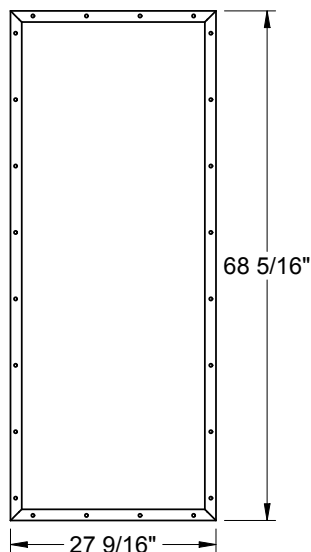

2566

Oak
Mahogany
Rustic/Canvas