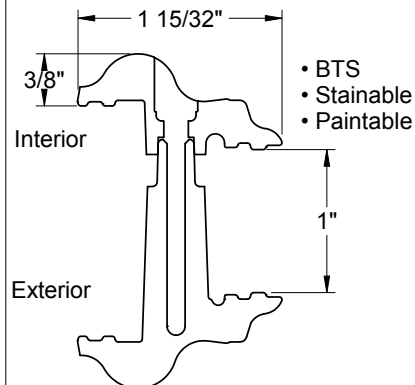

Fiber-Classic  
Smooth-Star/Steel

**Frame Profile**

**0842**

Fiber-Classic  
Smooth-Star/Steel

**Frame Profile**

**780**

Fiber-Classic  
Smooth-Star/Steel

Lite Frames /  
Glass Specs