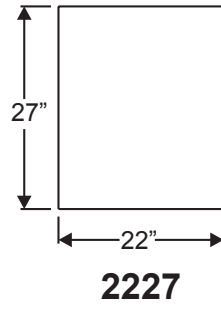

# Classic-Craft Doorlite Glass Sizes

Lite Frames /  
Glass Specs

Lite Frames /  
Glass Specs

# Fiber-Classic, Smooth-Star & Steel Doorlite Glass Sizes

Lite Frames /  
Glass Specs

**0806**

**2206**

**0718**

**1640V**

**2247**

**2056V**