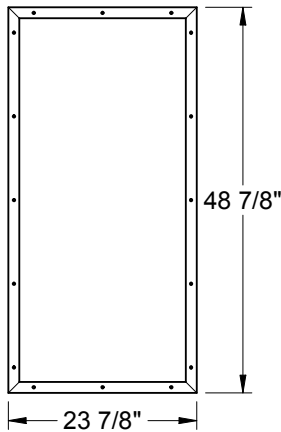

### Frame Profile

**0836R**

Smooth-Star/Steel

**2236R**

Smooth-Star/Steel

**2247**

Fiber-Classic  
Smooth-Star/Steel  
1" Only

**0844S**