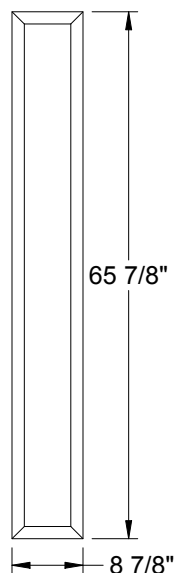

0764H

Impact