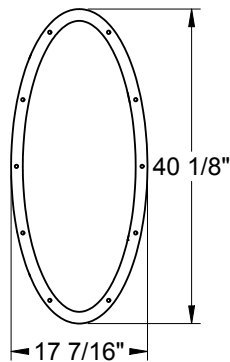

1538V

Mahogany