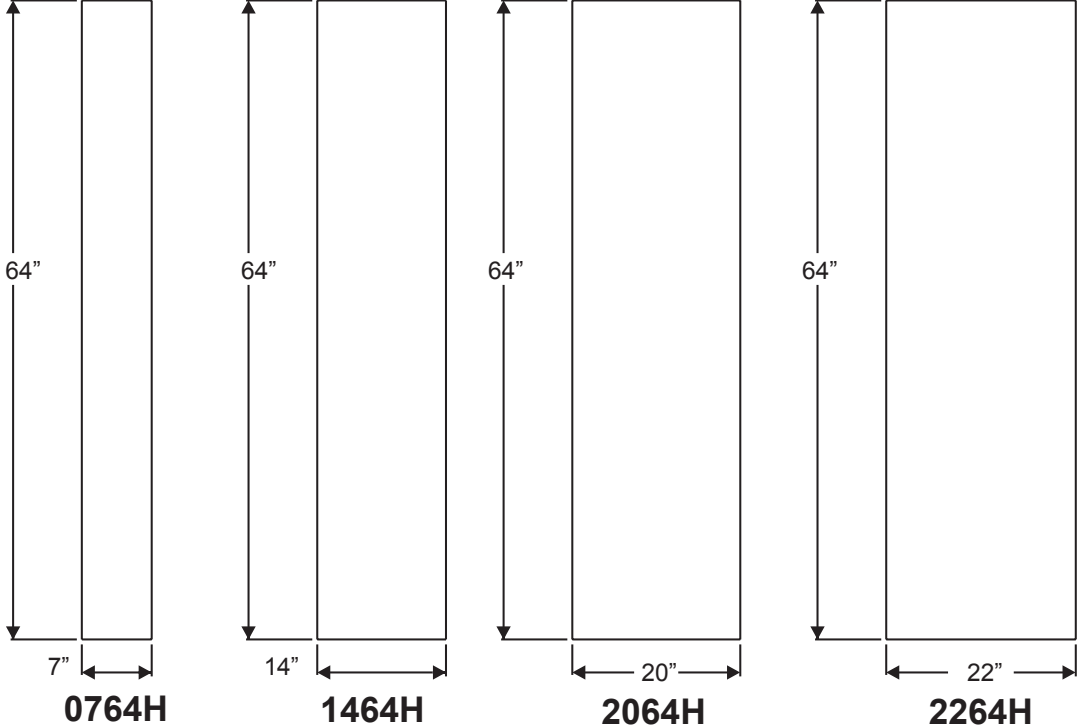

Impact Doorlite Glass Sizes

Lite Frames /
Glass Specs