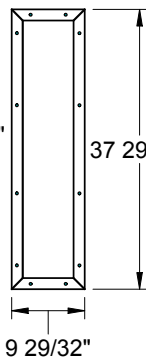

0836

Fiber-Classic
Smooth-Star/Steel