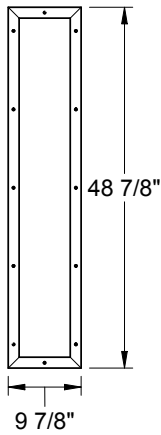

**2542A**  
Wrought Iron

Lite Frames /  
Glass Specs

**Frame Profile**

**2210R**

Fiber-Classic  
Smooth-Star/Steel

**2210A**

Fiber-Classic  
Smooth-Star/Steel

**0847**