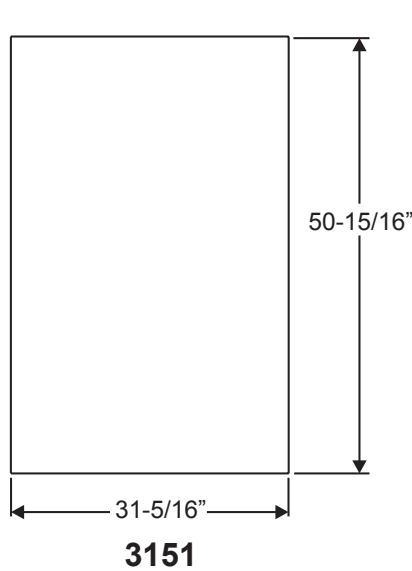

## Impact & Noise Reduction IG's

Lite Frames /  
Glass Specs

Note: All Impact & Noise Reduction IG's are 1" thick with no exceptions

# Fiber-Classic, Smooth-Star & Steel Doorlite Glass Sizes

Lite Frames /  
Glass Specs

**0806**

**2206**

**0718**

**1640V**

**2247**

**2056V**

Lite Frames /  
Glass Specs

**1480**

**0780**

**2080**

**2280**