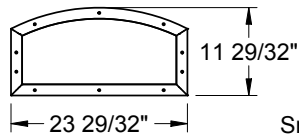

**2542A**  
Wrought Iron

Lite Frames /  
Glass Specs

**Frame Profile**

**2210R**

Fiber-Classic  
Smooth-Star/Steel

**2210A**

Fiber-Classic  
Smooth-Star/Steel

**0847**