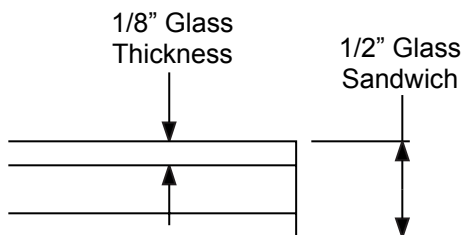

### Smooth Star & Steel Framed IG's

**1" Glass Sandwich**

All camed decorative framed IG's are 1" thick.

Note: All clear, non-camed decorative, and GBG framed IG's are 1" thick in the following glass sizes.

- 7-13/16 X 80
- 20 X 56
- 22 X 47
- 8 X 47
- 8 X 44
- 8 X 42
- 16 X 40
- 21 X 15

Lite Frames /  
Glass Specs

**1/2" Glass Sandwich**

All clear and non-camed decorative framed IG's are 1/2" thick in the following glass sizes.