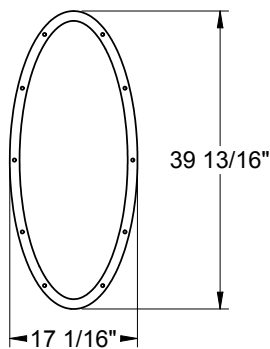

- SMC
- Stainable
- Paintable

Oak

Lite Frames /
Glass Specs

Oak
Mahogany

1538V

Oak

Decorative Raised Panels

Oak/Mahogany