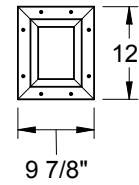

### Frame Profile

**2056V**

Smooth-Star/Steel

Lite Frames /  
Glass Specs

**Decorative Panels**

- TCM
- Stainable
- Paintable

**DP0121**  
Fiber-Classic

**DP0241**  
Fiber-Classic