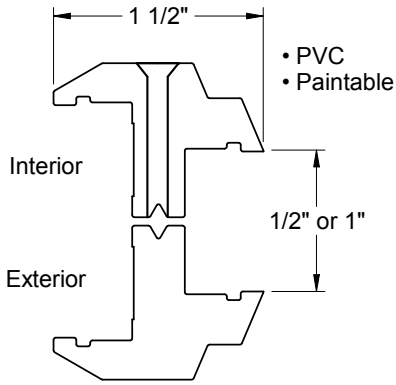

Fiber-Classic, Smooth-Star, & Steel Lite Frames & Panels

Frame Profile