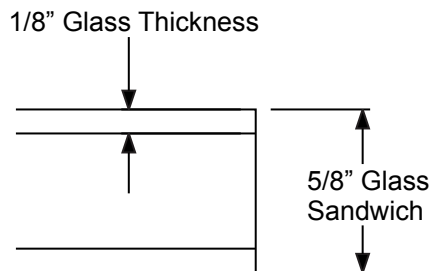

Fiber Classic Oak Flush Glazed IG's

5/8" Glass Sandwich

Note: All Fiber Classic Flush Glazed IG's are 5/8" thick with no exceptions