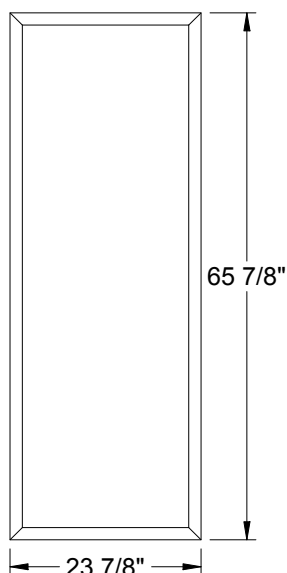

2264H

Impact