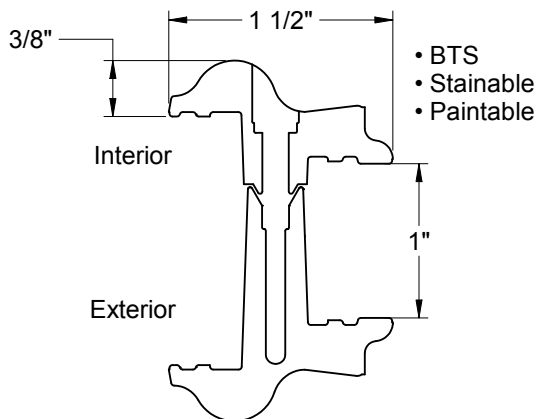

Fiber-Classic  
Smooth-Star/Steel

**Frame Profile**

**0842**

Fiber-Classic  
Smooth-Star/Steel

**Frame Profile**

**780**

Fiber-Classic  
Smooth-Star/Steel

Lite Frames /  
Glass Specs