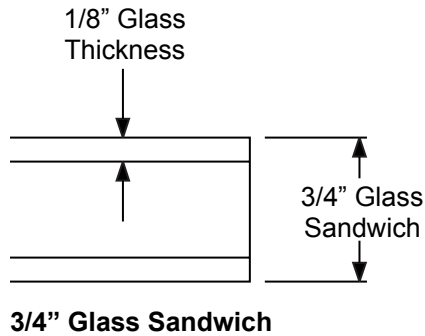

Impact

**1480H**

Impact

**Classic Craft Framed IG's**

NOTE: All Classic Craft Framed IG's are 1" thick with the exception of the following:  
DLCCO-1008-CE (3/4" thick)

Lite Frames /  
Glass Specs

**Classic Craft Flush Glazed IG's**

NOTE: All Classic Craft Flush Glazed IG's are 3/4" thick with no exceptions