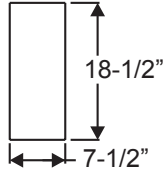

# Fiber-Classic, Smooth-Star & Steel Doorlite Glass Sizes

Lite Frames /  
Glass Specs

**0806**

**2206**

**0718**

**1640V**

**2247**

**2056V**