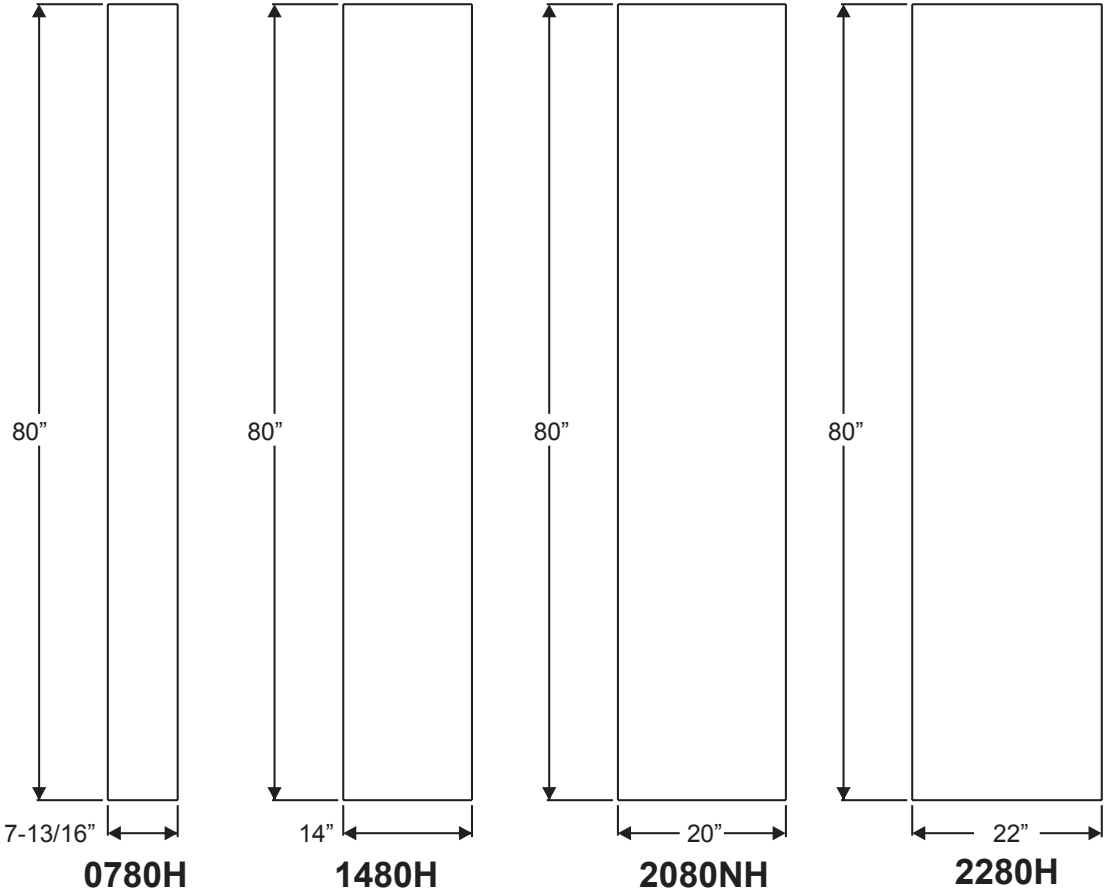

Impact Doorlite Glass Sizes

Lite Frames /
Glass Specs