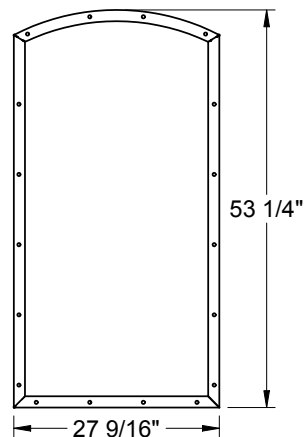

Lite Frames /  
Glass Specs

**Frame Profile**

**2566**

Oak  
Mahogany  
Rustic/Canvas

**2551A**

Mahogany  
Rustic/Canvas

Lite Frames /  
Glass Specs

**3151**