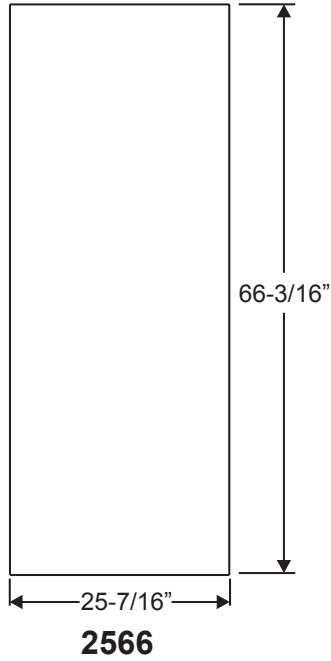

Lite Frames /
Glass Specs