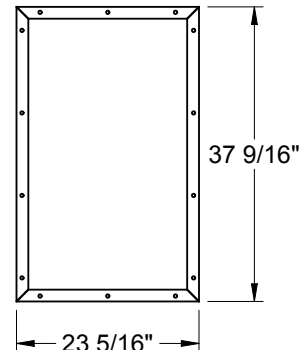

Classic-Craft Lite Frames

Continued from previous page

Lite Frames /
Glass Specs

2542

Rustic/Canvas

734

Oak

743SL

Oak

1538V

Mahogany

2535

Oak
Mahogany
Rustic/Canvas

2135

Oak

- SMC
- Stainable
- Paintable

Frame Profile

1008

Oak