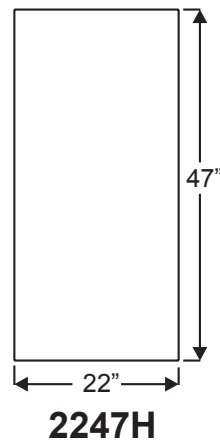

Lite Frames /
Glass Specs