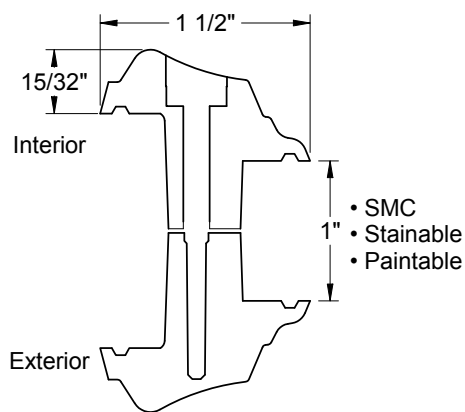

Frame Profile