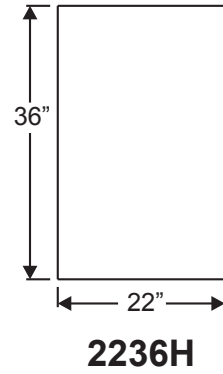

Lite Frames /
Glass Specs