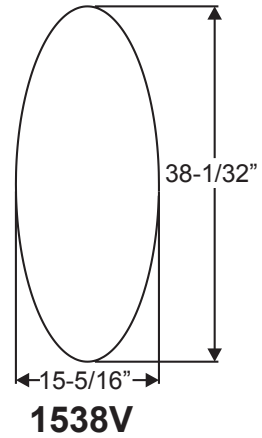

Classic-Craft Doorlite Glass Sizes

Lite Frames /
Glass Specs