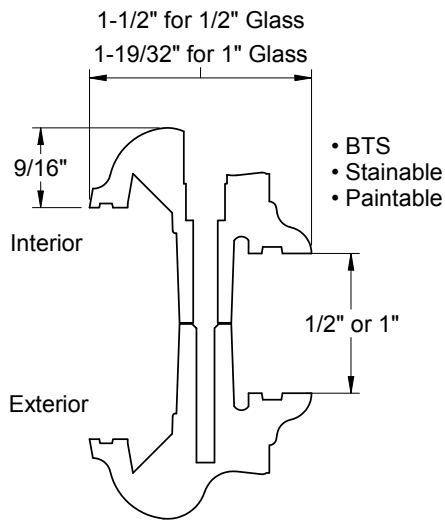

Fiber-Classic  
Smooth-Star/Steel

**2206**

Smooth-Star/Steel  
1/2" Only

Lite Frames /  
Glass Specs

**Frame Profile**

**2080**

Fiber-Classic  
Smooth-Star/Steel

**2280**