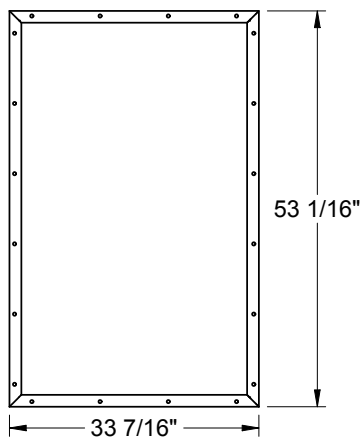

Lite Frames /  
Glass Specs

**Frame Profile**

**2566**

Oak  
Mahogany  
Rustic/Canvas

**2551A**

Mahogany  
Rustic/Canvas

Lite Frames /  
Glass Specs

**3151**