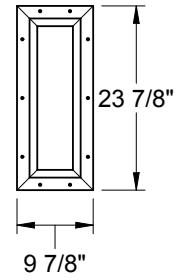

### Frame Profile

**2056V**

Smooth-Star/Steel

Lite Frames /  
Glass Specs

**Decorative Panels**

- TCM
- Stainable
- Paintable

**DP0121**  
Fiber-Classic

**DP0241**  
Fiber-Classic