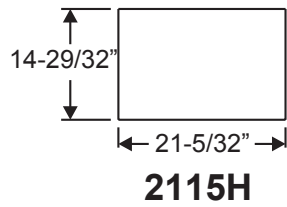

Lite Frames /
Glass Specs