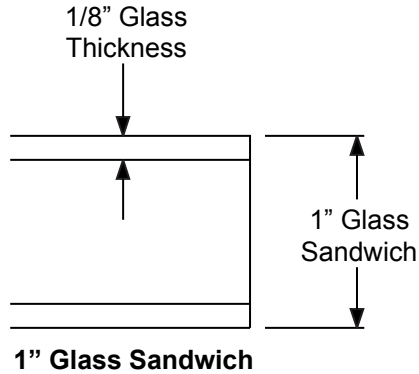

Impact

**1480H**

Impact

**Classic Craft Framed IG's**

NOTE: All Classic Craft Framed IG's are 1" thick with the exception of the following:  
DLCCO-1008-CE (3/4" thick)

Lite Frames /  
Glass Specs

**Classic Craft Flush Glazed IG's**