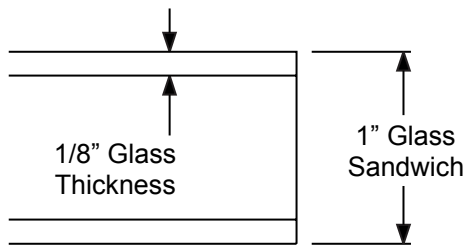

Fiber Classic Mahogany and Oak Framed IG's

1" Glass Sandwich

All camed decorative framed IG's are 1" thick.

Note: All clear, non-camed decorative, and GBG framed IG's are 1" thick in the following glass sizes.

7-13/16 X 80
20 X 56
22 X 47
8 X 47
8 X 44
8 X 42
16 X 40
21 X 15

Lite Frames /
Glass Specs