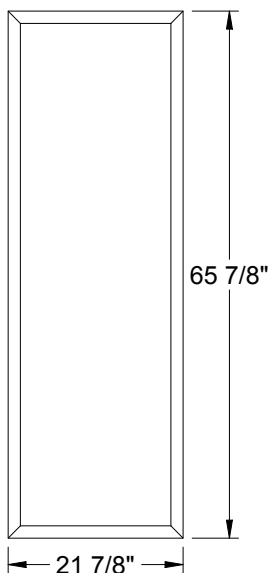

2064H

Impact