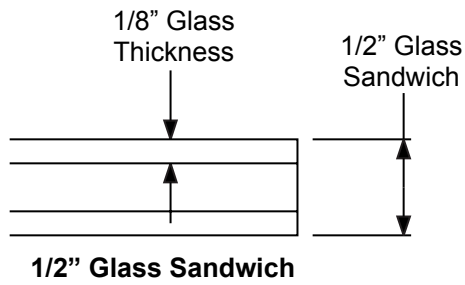

Transom Clear & Low-E IG's

Note: All Clear & Low-E Transom IG's are 1/2" thick with the exceptions of the following.

All GBG IG's are 9/16" thick with no exceptions.

Lite Frames /
Glass Specs