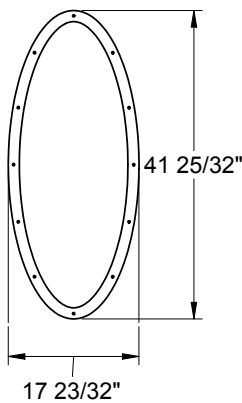

1640V

Fiber-Classic
Smooth-Star/Steel
1" Only