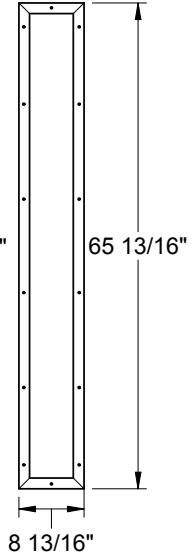

0764

Fiber-Classic
Smooth-Star/Steel

0806

Fiber-Classic
Smooth-Star/Steel

2206

Smooth-Star/Steel
1/2" Only

Lite Frames /
Glass Specs