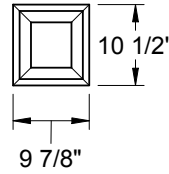

DP1010SS
Smooth-Star