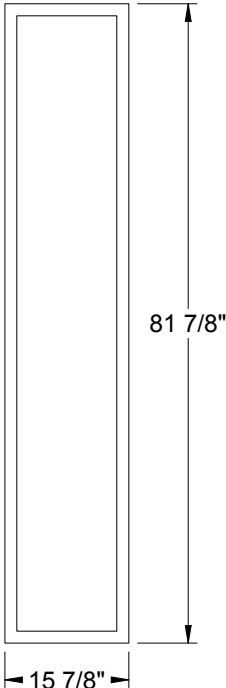

1480H

Impact