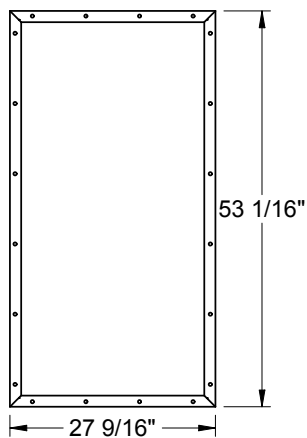

2551

Oak
Mahogany
Rustic/Canvas