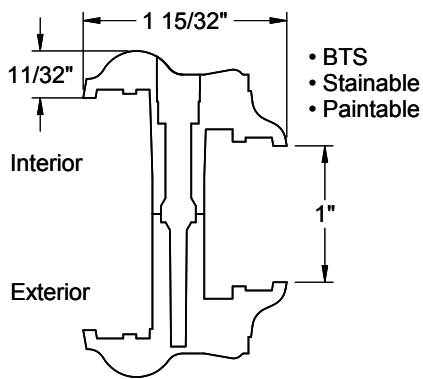

Frame Profile