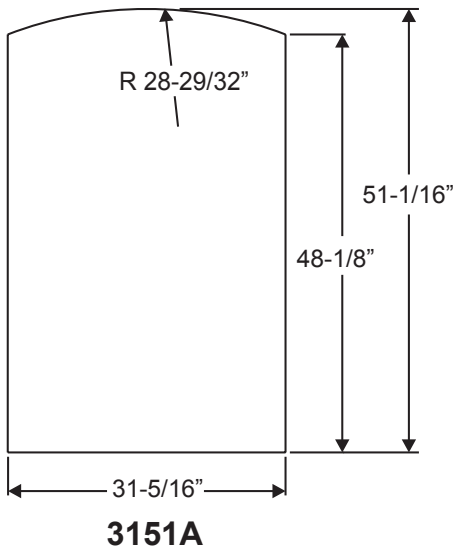

## Impact & Noise Reduction IG's

Lite Frames /  
Glass Specs

Note: All Impact & Noise Reduction IG's are 1" thick with no exceptions

# Fiber-Classic, Smooth-Star & Steel Doorlite Glass Sizes

Lite Frames /  
Glass Specs

**0806**

**2206**

**0718**

**1640V**

**2247**

**2056V**