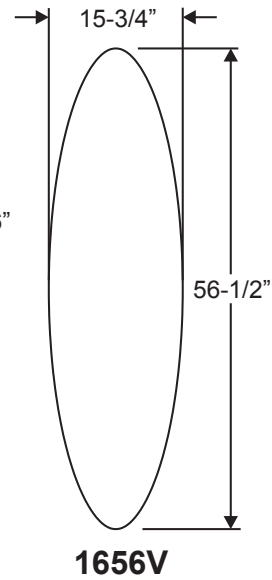

## Impact & Noise Reduction IG's

Lite Frames /  
Glass Specs

Note: All Impact & Noise Reduction IG's are 1" thick with no exceptions

# Fiber-Classic, Smooth-Star & Steel Doorlite Glass Sizes

Lite Frames /  
Glass Specs

**0806**

**2206**

**0718**

**1640V**

**2247**

**2056V**

Lite Frames /  
Glass Specs

**1480**

**0780**

**2080**

**2280**