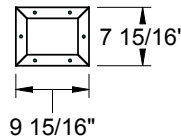

0806

Fiber-Classic
Smooth-Star/Steel