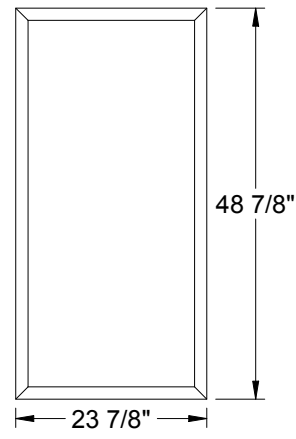

2247H

Impact