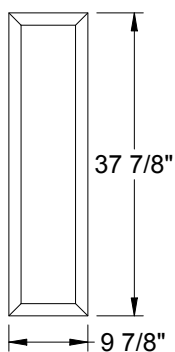

Fiber-Classic  
Smooth-Star/Steel

Lite Frames /  
Glass Specs

- Aluminum
- Stainable
- Paintable

**2115**

Impact

**Frame Profile**

**0836H**

Impact