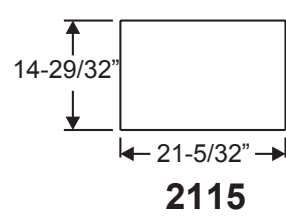

# Classic-Craft Doorlite Glass Sizes

Lite Frames /  
Glass Specs

Lite Frames /  
Glass Specs

# Fiber-Classic, Smooth-Star & Steel Doorlite Glass Sizes

Lite Frames /  
Glass Specs

**0806**

**2206**

**0718**

**1640V**

**2247**

**2056V**