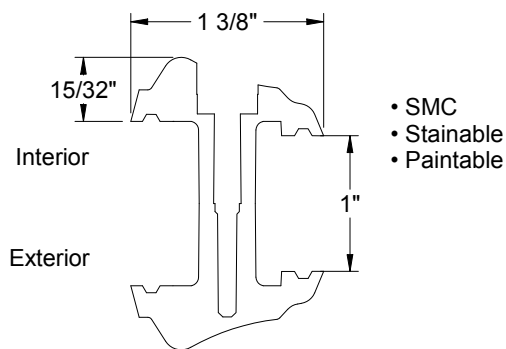

**Frame Profile**

**1008**

Oak

- SMC
- Stainable
- Paintable

**Frame Profile**

**1656V**

Oak

Lite Frames /  
Glass Specs