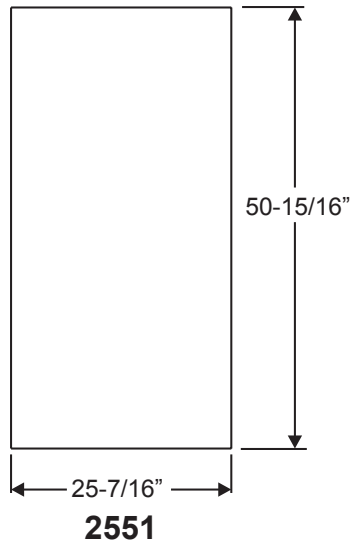

## Impact & Noise Reduction IG's

Lite Frames /  
Glass Specs

Note: All Impact & Noise Reduction IG's are 1" thick with no exceptions

# Classic-Craft Doorlite Glass Sizes

Lite Frames /  
Glass Specs

Lite Frames /  
Glass Specs

# Fiber-Classic, Smooth-Star & Steel Doorlite Glass Sizes

Lite Frames /  
Glass Specs

**0806**

**2206**

**0718**

**1640V**

**2247**

**2056V**

Lite Frames /  
Glass Specs

**1480**

**0780**

**2080**

**2280**