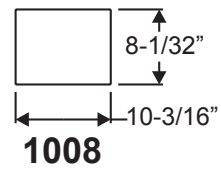

Classic-Craft Doorlite Glass Sizes

Lite Frames /
Glass Specs