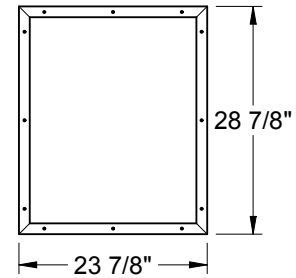

2227

Fiber-Classic
Smooth-Star/Steel
1/2" Only