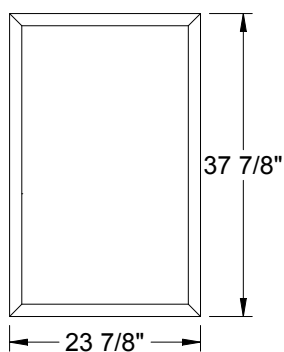

Fiber-Classic  
Smooth-Star/Steel

Lite Frames /  
Glass Specs

- Aluminum
- Stainable
- Paintable

**2115**

Impact

**Frame Profile**

**0836H**

Impact