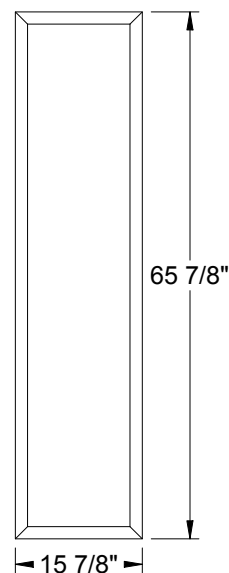

1464H

Impact

Lite Frames /
Glass Specs