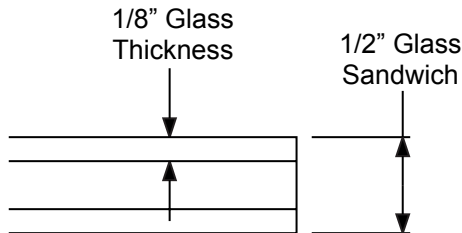

## Fiber Classic Mahogany and Oak Framed IG's

**1" Glass Sandwich**

All camed decorative framed IG's are 1" thick.

Note: All clear, non-camed decorative, and GBG framed IG's are 1" thick in the following glass sizes.

7-13/16 X 80  
20 X 56  
22 X 47  
8 X 47  
8 X 44  
8 X 42  
16 X 40  
21 X 15

Lite Frames /  
Glass Specs

**1/2" Glass Sandwich**

All clear and non-camed decorative framed IG's are 1/2" thick in the following glass sizes.