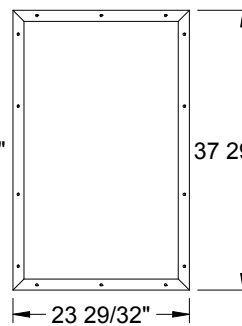

2236

Fiber-Classic
Smooth-Star/Steel