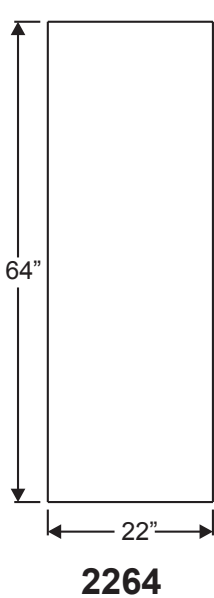

- 7-13/16 X 80
- 20 X 56
- 22 X 47
- 8 X 47
- 8 X 44
- 8 X 42
- 16 X 40
- 21 X 15

Lite Frames /  
Glass Specs

**1/2" Glass Sandwich**

All clear and non-camed decorative framed IG's are 1/2" thick in the following glass sizes.

# Classic-Craft Doorlite Glass Sizes

Lite Frames /  
Glass Specs

Lite Frames /  
Glass Specs

# Fiber-Classic, Smooth-Star & Steel Doorlite Glass Sizes

Lite Frames /  
Glass Specs

**0806**

**2206**

**0718**

**1640V**

**2247**

**2056V**

Lite Frames /  
Glass Specs

**1480**

**0780**

**2080**

**2280**