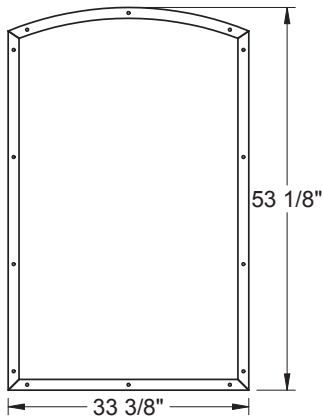

**Classic-Craft Wrought Iron Lite Frames**

**Frame Profile**

**2566**  
Wrought Iron

**2551A**  
Wrought Iron

**3151A**  
Wrought Iron

**3151**  
Wrought Iron

**2551**  
Wrought Iron

**2542**  
Wrought Iron