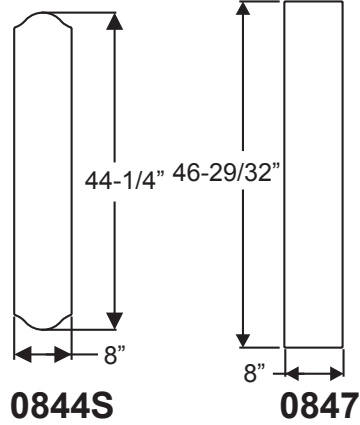

# Classic-Craft Doorlite Glass Sizes

Lite Frames /  
Glass Specs

Lite Frames /  
Glass Specs

# Fiber-Classic, Smooth-Star & Steel Doorlite Glass Sizes

Lite Frames /  
Glass Specs

**0806**

**2206**

**0718**

**1640V**

**2247**

**2056V**