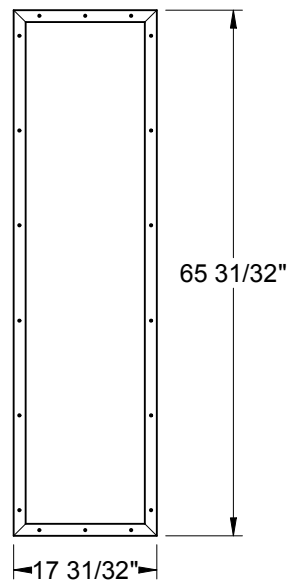

1664

Fiber-Classic
Smooth-Star/Steel

Lite Frames /
Glass Specs