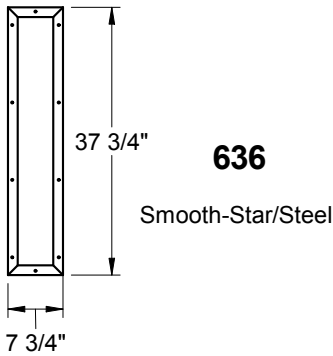

1464

Smooth-Star/Steel