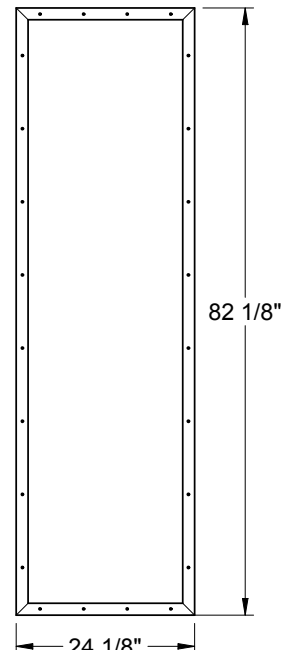

Fiber-Classic  
Smooth-Star/Steel

**2206**

Smooth-Star/Steel  
1/2" Only

Lite Frames /  
Glass Specs

**Frame Profile**

**2080**

Fiber-Classic  
Smooth-Star/Steel

**2280**