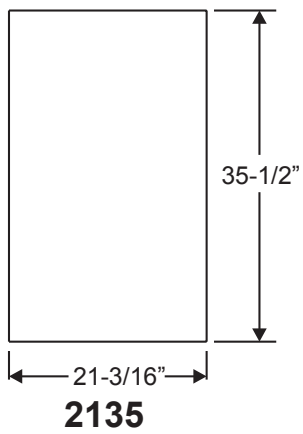

## Impact & Noise Reduction IG's

Lite Frames /  
Glass Specs

Note: All Impact & Noise Reduction IG's are 1" thick with no exceptions

# Classic-Craft Doorlite Glass Sizes

Lite Frames /  
Glass Specs

Lite Frames /  
Glass Specs

# Fiber-Classic, Smooth-Star & Steel Doorlite Glass Sizes

Lite Frames /  
Glass Specs

**0806**

**2206**

**0718**

**1640V**

**2247**

**2056V**

Lite Frames /  
Glass Specs

**1480**

**0780**

**2080**

**2280**