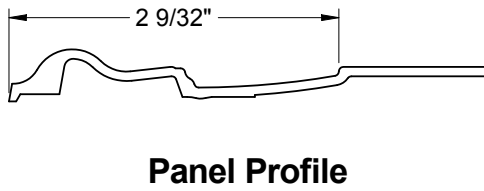

Decorative Panels

- TCM
- Stainable
- Paintable

Lite Frames /
Glass Specs