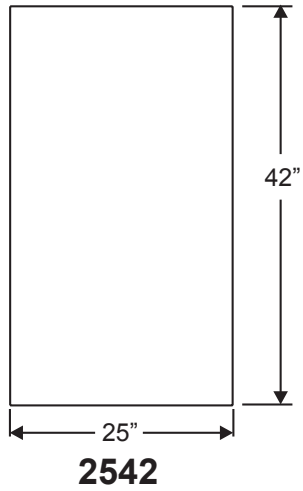

Classic-Craft Doorlite Glass Sizes

Lite Frames /
Glass Specs