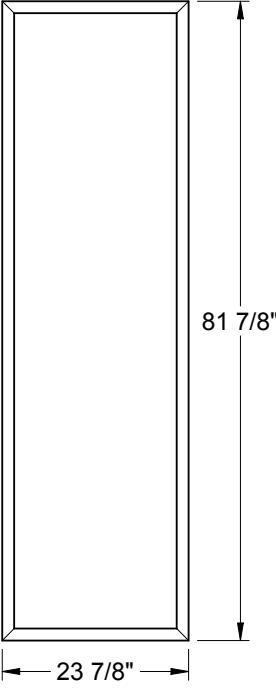

2280H

Impact