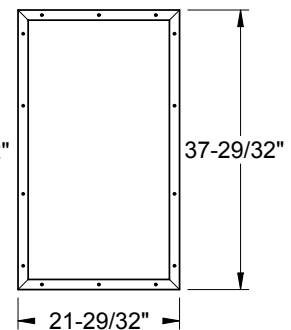

2036

Fiber-Classic
Smooth-Star/Steel