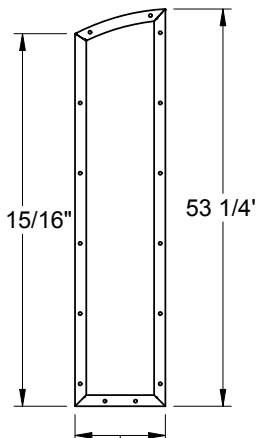

12 1/8"
1051A (L, R)

Mahogany