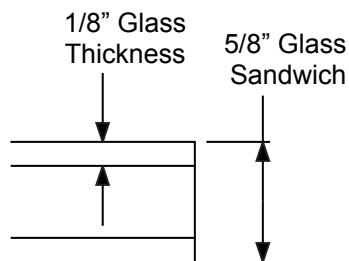

Smooth Star Flush Glazed IG's

5/8" Glass Sandwich

Note: All Flush Glazed IG's are 5/8" thick with the exceptions of the following glass sizes:

- 8 X 47 (3/4" thick)
- 7 X 64 (3/4" thick)
- 8 X 16 (3/4" thick)
- 23 X 16 (3/4" thick)