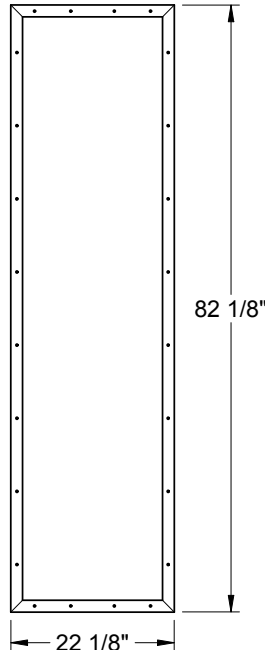

Fiber-Classic  
Smooth-Star/Steel

**2206**

Smooth-Star/Steel  
1/2" Only

Lite Frames /  
Glass Specs

**Frame Profile**

**2080**

Fiber-Classic  
Smooth-Star/Steel

**2280**