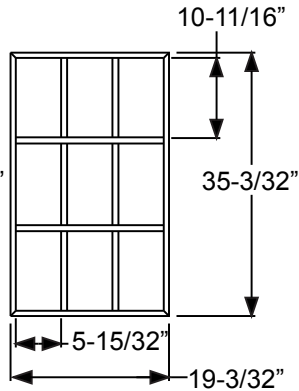

	Size	A	B
PG2064L10	20 x 64	20-11/16"	9-7/32"
PG2564L10	25 x 64	24-13/16"	11-9/32"
PG2764L10	27 x 64	26-11/16"	12-7/32"

Grilles

**12 Lite**

	Size	A	B
PG82580L12	24 x 80	24-1/2"	11-1/8"
PG82180L12	20 x 80	20-1/2"	9-1/8"

**9-Lite**

	Size	A
PG2180L9	20 x 80	20-1/8"
PG2580L9	24 x 80	24-1/2"

**18 Lite**

	Size	A	B
PG82580L18	24 x 80	24-1/2"	7-3/32"
PG82180L18	20 x 80	20-1/2"	5-3/4"

**4-Lite PG0847L4**

**Muntin Bar**

\*Note: This muntin used for 4-Lite only.

# Fiber-Classic, Smooth-Star and Steel Doorlite Grilles

**Muntin Bar**

**Frame**

**Retaining Clip**

**12-Lite (2247)**

**9-Lite (2236)**

**9-Lite (2036)**

**3-Lite (2236)**

**10-Lite (2264)**

A=20-29/32"  
B=9-11/32"

**10-Lite (2064)**

A=18-29/32"  
B=8-11/32"

**15-Lite (2264)**

A=20-29/32"  
B=5-31/32"

**15-Lite (2064)**

A=18-29/32"  
B=5-9/32"