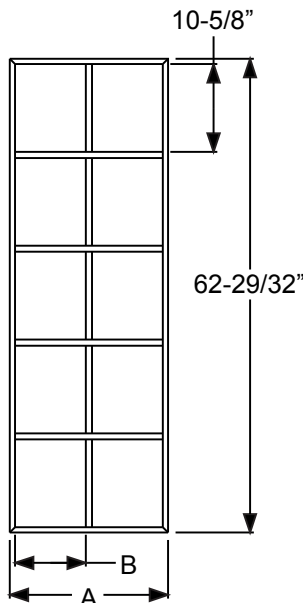

**9-Lite**

	Size	A
PG2180L9	20 x 80	20-1/8"
PG2580L9	24 x 80	24-1/2"

**18 Lite**

	Size	A	B
PG82580L18	24 x 80	24-1/2"	7-3/32"
PG82180L18	20 x 80	20-1/2"	5-3/4"

**4-Lite PG0847L4**

**Muntin Bar**

\*Note: This muntin used for 4-Lite only.

# Fiber-Classic, Smooth-Star and Steel Doorlite Grilles

**Muntin Bar**

**Frame**

**Retaining Clip**

**12-Lite (2247)**

**9-Lite (2236)**

**9-Lite (2036)**

**3-Lite (2236)**

**10-Lite (2264)**

A=20-29/32"  
B=9-11/32"

**10-Lite (2064)**

A=18-29/32"  
B=8-11/32"

**15-Lite (2264)**

A=20-29/32"  
B=5-31/32"

**15-Lite (2064)**

A=18-29/32"  
B=5-9/32"