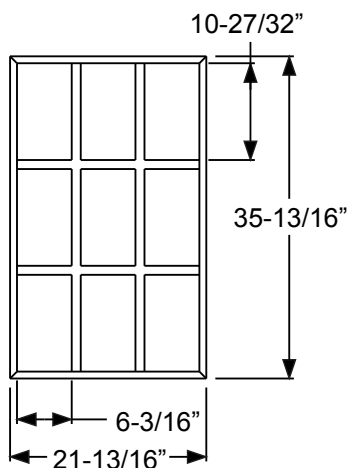

**9-Lite PG2236L9**

**9-Lite**

	Size	A
PG2064L9	20 x 64	20-11/16"
PG2564L9	25 x 64	24-11/16"
PG2764L9	27 x 64	26-11/16"

**5-Lite  
PG0864L5**

**15-Lite**

**10-Lite**

	Size	A	B
PG2064L15	20 x 64	20-11/16"	5-13/16"
PG2564L15	25 x 64	24-13/16"	7-3/16"
PG2764L15	27 x 64	26-11/16"	7-13/16"

	Size	A	B
PG2064L10	20 x 64	20-11/16"	9-7/32"
PG2564L10	25 x 64	24-13/16"	11-9/32"
PG2764L10	27 x 64	26-11/16"	12-7/32"

Grilles

**12 Lite**

	Size	A	B
PG82580L12	24 x 80	24-1/2"	11-1/8"
PG82180L12	20 x 80	20-1/2"	9-1/8"

**9-Lite**

	Size	A
PG2180L9	20 x 80	20-1/8"
PG2580L9	24 x 80	24-1/2"

**18 Lite**

	Size	A	B
PG82580L18	24 x 80	24-1/2"	7-3/32"
PG82180L18	20 x 80	20-1/2"	5-3/4"

**4-Lite PG0847L4**

**Muntin Bar**

\*Note: This muntin used for 4-Lite only.

**10-Lite (2264)**

A=20-29/32"  
B=9-11/32"

**10-Lite (2064)**

A=18-29/32"  
B=8-11/32"

**15-Lite (2264)**

A=20-29/32"  
B=5-31/32"

**15-Lite (2064)**

A=18-29/32"  
B=5-9/32"