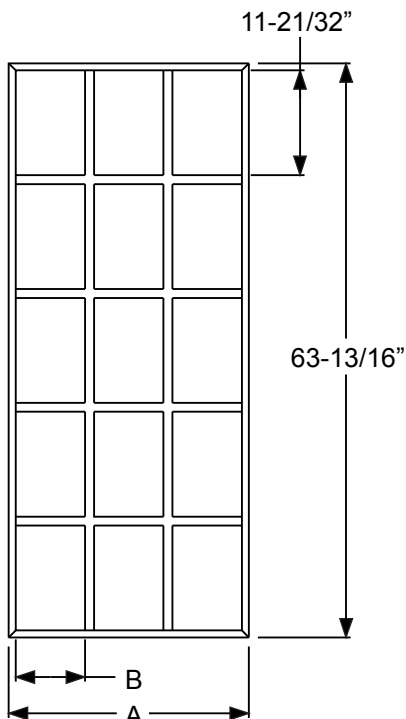

**9-Lite PG2236L9**

**9-Lite**

	Size	A
PG2064L9	20 x 64	20-11/16"
PG2564L9	25 x 64	24-11/16"
PG2764L9	27 x 64	26-11/16"

**5-Lite  
PG0864L5**

**15-Lite**

**10-Lite**

	Size	A	B
PG2064L15	20 x 64	20-11/16"	5-13/16"
PG2564L15	25 x 64	24-13/16"	7-3/16"
PG2764L15	27 x 64	26-11/16"	7-13/16"

	Size	A	B
PG2064L10	20 x 64	20-11/16"	9-7/32"
PG2564L10	25 x 64	24-13/16"	11-9/32"
PG2764L10	27 x 64	26-11/16"	12-7/32"

Grilles

**12 Lite**

	Size	A	B
PG82580L12	24 x 80	24-1/2"	11-1/8"
PG82180L12	20 x 80	20-1/2"	9-1/8"

**9-Lite**

	Size	A
PG2180L9	20 x 80	20-1/8"
PG2580L9	24 x 80	24-1/2"

**18 Lite**

	Size	A	B
PG82580L18	24 x 80	24-1/2"	7-3/32"
PG82180L18	20 x 80	20-1/2"	5-3/4"

**4-Lite PG0847L4**

**Muntin Bar**

\*Note: This muntin used for 4-Lite only.

**10-Lite (2264)**

A=20-29/32"  
B=9-11/32"

**10-Lite (2064)**

A=18-29/32"  
B=8-11/32"

**15-Lite (2264)**

A=20-29/32"  
B=5-31/32"

**15-Lite (2064)**

A=18-29/32"  
B=5-9/32"