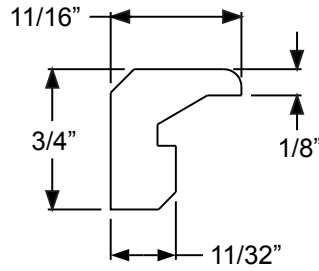

Fiber-Classic, Smooth-Star and Steel Doorlite Grilles

Frame

A=20-29/32"
B=9-11/32"

10-Lite (2064)

A=18-29/32"
B=8-11/32"

A=20-29/32"
B=5-31/32"

15-Lite (2064)

A=18-29/32"
B=5-9/32"