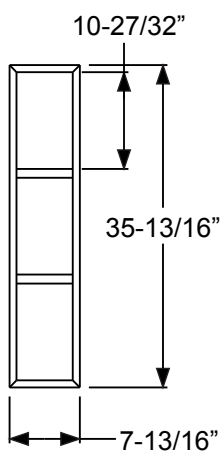

3-Lite PG0836L3