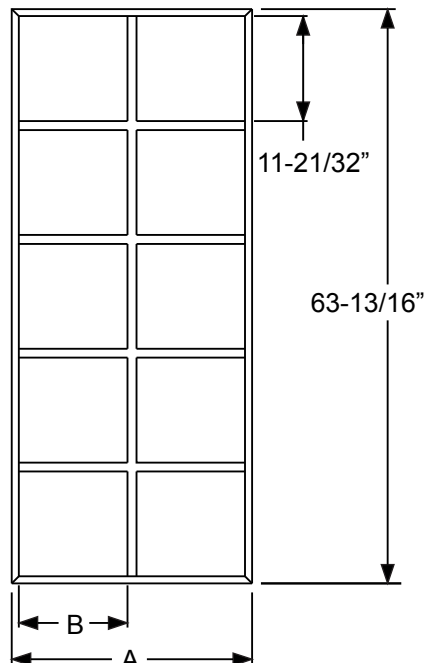

**9-Lite PG2236L9**

**9-Lite**

	Size	A
PG2064L9	20 x 64	20-11/16"
PG2564L9	25 x 64	24-11/16"
PG2764L9	27 x 64	26-11/16"

**5-Lite  
PG0864L5**

**15-Lite**

**10-Lite**

	Size	A	B
PG2064L15	20 x 64	20-11/16"	5-13/16"
PG2564L15	25 x 64	24-13/16"	7-3/16"
PG2764L15	27 x 64	26-11/16"	7-13/16"

	Size	A	B
PG2064L10	20 x 64	20-11/16"	9-7/32"
PG2564L10	25 x 64	24-13/16"	11-9/32"
PG2764L10	27 x 64	26-11/16"	12-7/32"

Grilles

**12 Lite**

	Size	A	B
PG82580L12	24 x 80	24-1/2"	11-1/8"
PG82180L12	20 x 80	20-1/2"	9-1/8"

**9-Lite**

	Size	A
PG2180L9	20 x 80	20-1/8"
PG2580L9	24 x 80	24-1/2"

**18 Lite**

	Size	A	B
PG82580L18	24 x 80	24-1/2"	7-3/32"
PG82180L18	20 x 80	20-1/2"	5-3/4"

**4-Lite PG0847L4**

**Muntin Bar**

\*Note: This muntin used for 4-Lite only.

**10-Lite (2264)**

A=20-29/32"  
B=9-11/32"

**10-Lite (2064)**

A=18-29/32"  
B=8-11/32"

**15-Lite (2264)**

A=20-29/32"  
B=5-31/32"

**15-Lite (2064)**

A=18-29/32"  
B=5-9/32"