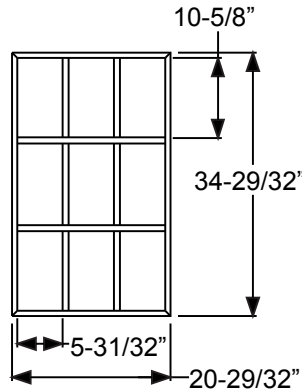

	Size	A	B
PG2064L10	20 x 64	20-11/16"	9-7/32"
PG2564L10	25 x 64	24-13/16"	11-9/32"
PG2764L10	27 x 64	26-11/16"	12-7/32"

Grilles

**12 Lite**

	Size	A	B
PG82580L12	24 x 80	24-1/2"	11-1/8"
PG82180L12	20 x 80	20-1/2"	9-1/8"

**9-Lite**

	Size	A
PG2180L9	20 x 80	20-1/8"
PG2580L9	24 x 80	24-1/2"

**18 Lite**

	Size	A	B
PG82580L18	24 x 80	24-1/2"	7-3/32"
PG82180L18	20 x 80	20-1/2"	5-3/4"

**4-Lite PG0847L4**

**Muntin Bar**

\*Note: This muntin used for 4-Lite only.

# Fiber-Classic, Smooth-Star and Steel Doorlite Grilles

**Muntin Bar**

**Frame**

**Retaining Clip**

**12-Lite (2247)**

**9-Lite (2236)**

**9-Lite (2036)**

**3-Lite (2236)**

**10-Lite (2264)**

A=20-29/32"  
B=9-11/32"

**10-Lite (2064)**

A=18-29/32"  
B=8-11/32"

**15-Lite (2264)**

A=20-29/32"  
B=5-31/32"

**15-Lite (2064)**

A=18-29/32"  
B=5-9/32"