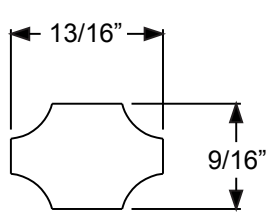

Fiber-Classic, Smooth-Star and Steel Doorlite Grilles

Muntin Bar