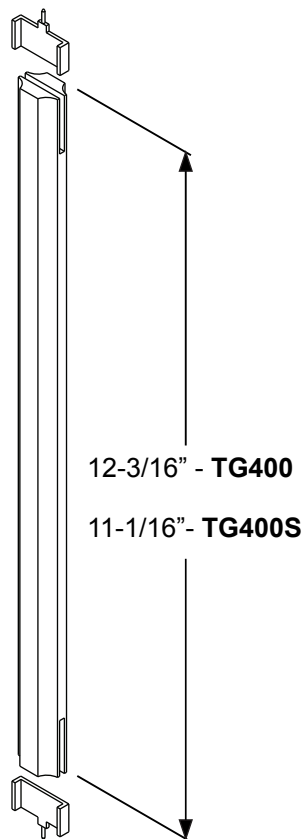

**9-Lite**

	Size	A
PG2180L9	20 x 80	20-1/8"
PG2580L9	24 x 80	24-1/2"

**18 Lite**

	Size	A	B
PG82580L18	24 x 80	24-1/2"	7-3/32"
PG82180L18	20 x 80	20-1/2"	5-3/4"

**4-Lite PG0847L4**

**Muntin Bar**

\*Note: This muntin used for 4-Lite only.

**10-Lite (2264)**

A=20-29/32"  
B=9-11/32"

**10-Lite (2064)**

A=18-29/32"  
B=8-11/32"

**15-Lite (2264)**

A=20-29/32"  
B=5-31/32"

**15-Lite (2064)**

A=18-29/32"  
B=5-9/32"

**5-Lite  
Sidelite  
(0764)**

**3-Lite  
Sidelite  
(0836)**

Grilles

**Pine Grille Stick**

**Pine Grille Stick**