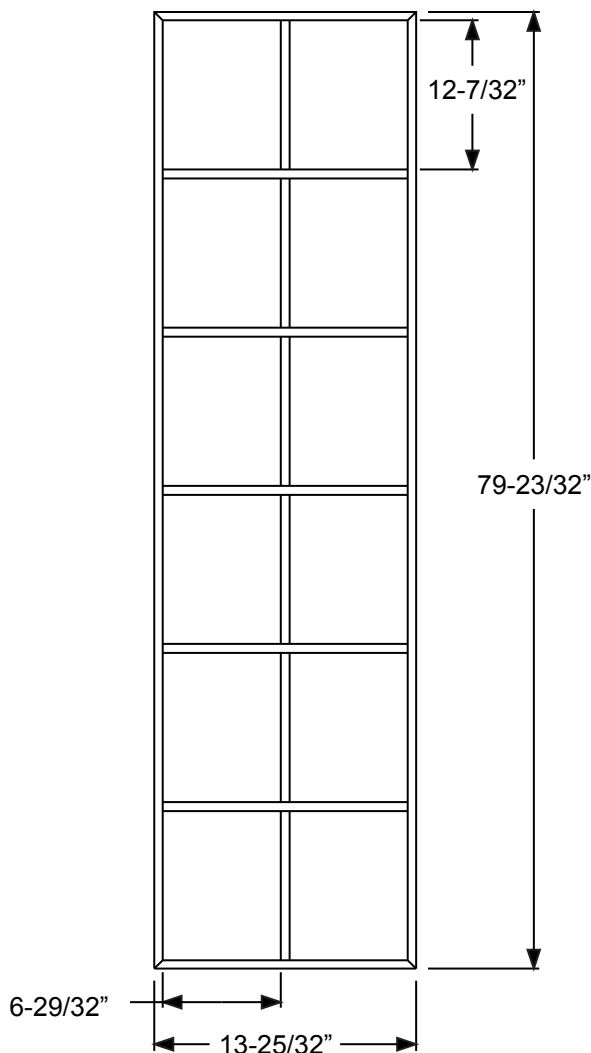

	Size	A	B
PG2064L10	20 x 64	20-11/16"	9-7/32"
PG2564L10	25 x 64	24-13/16"	11-9/32"
PG2764L10	27 x 64	26-11/16"	12-7/32"

Grilles

**12 Lite**

	Size	A	B
PG82580L12	24 x 80	24-1/2"	11-1/8"
PG82180L12	20 x 80	20-1/2"	9-1/8"

**9-Lite**

	Size	A
PG2180L9	20 x 80	20-1/8"
PG2580L9	24 x 80	24-1/2"

**18 Lite**

	Size	A	B
PG82580L18	24 x 80	24-1/2"	7-3/32"
PG82180L18	20 x 80	20-1/2"	5-3/4"

**4-Lite PG0847L4**

**Muntin Bar**

\*Note: This muntin used for 4-Lite only.

Grilles

**Frame**

**Muntin Bar**

**Retaining Clip**

**12 Lite  
FG040L12**

**6 Lite  
FG075L6**

**10-Lite (2264)**

A=20-29/32"  
B=9-11/32"

**10-Lite (2064)**

A=18-29/32"  
B=8-11/32"

**15-Lite (2264)**

A=20-29/32"  
B=5-31/32"

**15-Lite (2064)**

A=18-29/32"  
B=5-9/32"