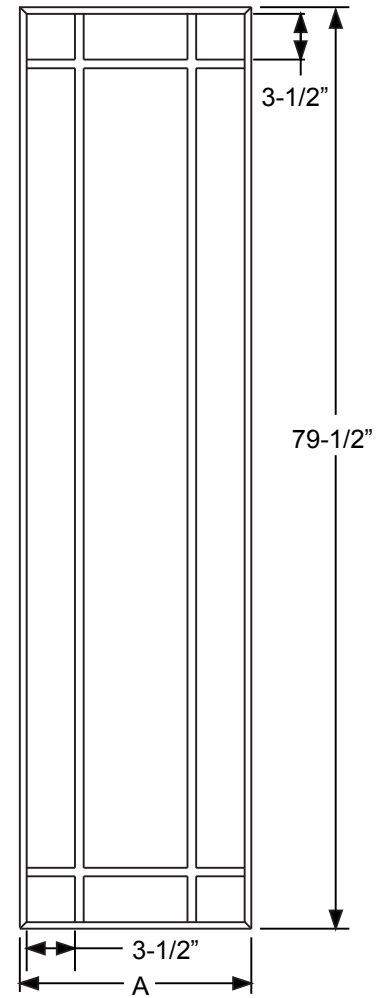

**9-Lite PG2236L9**

**9-Lite**

	Size	A
PG2064L9	20 x 64	20-11/16"
PG2564L9	25 x 64	24-11/16"
PG2764L9	27 x 64	26-11/16"

**5-Lite  
PG0864L5**

**15-Lite**

**10-Lite**

	Size	A	B
PG2064L15	20 x 64	20-11/16"	5-13/16"
PG2564L15	25 x 64	24-13/16"	7-3/16"
PG2764L15	27 x 64	26-11/16"	7-13/16"

	Size	A	B
PG2064L10	20 x 64	20-11/16"	9-7/32"
PG2564L10	25 x 64	24-13/16"	11-9/32"
PG2764L10	27 x 64	26-11/16"	12-7/32"

Grilles

**12 Lite**

	Size	A	B
PG82580L12	24 x 80	24-1/2"	11-1/8"
PG82180L12	20 x 80	20-1/2"	9-1/8"

**9-Lite**

	Size	A
PG2180L9	20 x 80	20-1/8"
PG2580L9	24 x 80	24-1/2"

**18 Lite**

	Size	A	B
PG82580L18	24 x 80	24-1/2"	7-3/32"
PG82180L18	20 x 80	20-1/2"	5-3/4"

**4-Lite PG0847L4**

**Muntin Bar**

\*Note: This muntin used for 4-Lite only.

**10-Lite (2264)**

A=20-29/32"  
B=9-11/32"

**10-Lite (2064)**

A=18-29/32"  
B=8-11/32"

**15-Lite (2264)**

A=20-29/32"  
B=5-31/32"

**15-Lite (2064)**

A=18-29/32"  
B=5-9/32"