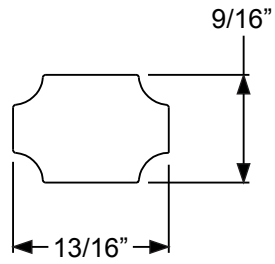

Pine Grille Stick