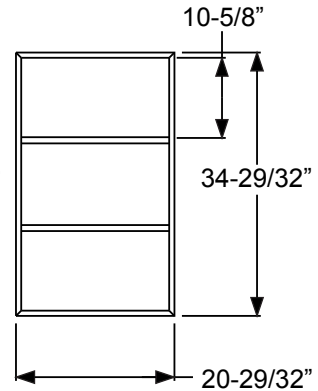

3-Lite (2236)