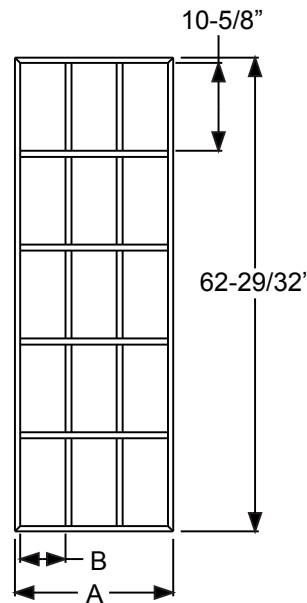

**9-Lite**

	Size	A
PG2180L9	20 x 80	20-1/8"
PG2580L9	24 x 80	24-1/2"

**18 Lite**

	Size	A	B
PG82580L18	24 x 80	24-1/2"	7-3/32"
PG82180L18	20 x 80	20-1/2"	5-3/4"

**4-Lite PG0847L4**

**Muntin Bar**

\*Note: This muntin used for 4-Lite only.

# Fiber-Classic, Smooth-Star and Steel Doorlite Grilles

**Muntin Bar**

**Frame**

**Retaining Clip**

**12-Lite (2247)**

**9-Lite (2236)**

**9-Lite (2036)**

**3-Lite (2236)**

**10-Lite (2264)**

A=20-29/32"  
B=9-11/32"

**10-Lite (2064)**

A=18-29/32"  
B=8-11/32"

**15-Lite (2264)**

A=20-29/32"  
B=5-31/32"

**15-Lite (2064)**

A=18-29/32"  
B=5-9/32"