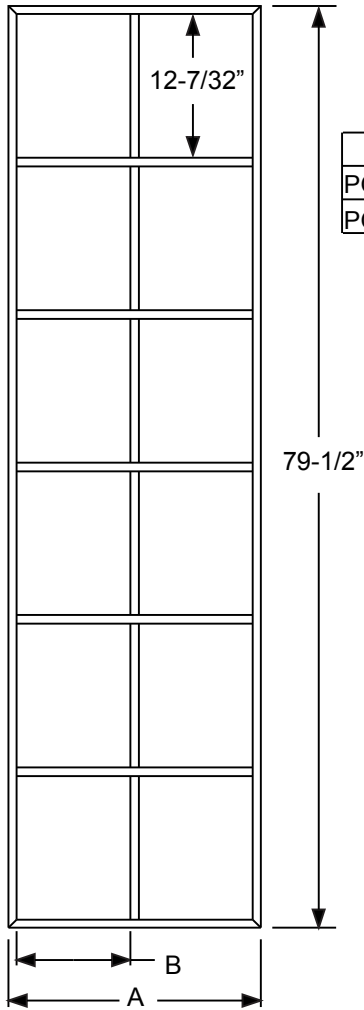

**9-Lite PG2236L9**

**9-Lite**

	Size	A
PG2064L9	20 x 64	20-11/16"
PG2564L9	25 x 64	24-11/16"
PG2764L9	27 x 64	26-11/16"

**5-Lite  
PG0864L5**

**15-Lite**

**10-Lite**

	Size	A	B
PG2064L15	20 x 64	20-11/16"	5-13/16"
PG2564L15	25 x 64	24-13/16"	7-3/16"
PG2764L15	27 x 64	26-11/16"	7-13/16"

	Size	A	B
PG2064L10	20 x 64	20-11/16"	9-7/32"
PG2564L10	25 x 64	24-13/16"	11-9/32"
PG2764L10	27 x 64	26-11/16"	12-7/32"

Grilles

**12 Lite**

	Size	A	B
PG82580L12	24 x 80	24-1/2"	11-1/8"
PG82180L12	20 x 80	20-1/2"	9-1/8"

**9-Lite**

	Size	A
PG2180L9	20 x 80	20-1/8"
PG2580L9	24 x 80	24-1/2"

**18 Lite**

	Size	A	B
PG82580L18	24 x 80	24-1/2"	7-3/32"
PG82180L18	20 x 80	20-1/2"	5-3/4"

**4-Lite PG0847L4**

**Muntin Bar**

\*Note: This muntin used for 4-Lite only.

**10-Lite (2264)**

A=20-29/32"  
B=9-11/32"

**10-Lite (2064)**

A=18-29/32"  
B=8-11/32"

**15-Lite (2264)**

A=20-29/32"  
B=5-31/32"

**15-Lite (2064)**

A=18-29/32"  
B=5-9/32"