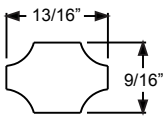

	Size	A	B
PG2064L10	20 x 64	20-11/16"	9-7/32"
PG2564L10	25 x 64	24-13/16"	11-9/32"
PG2764L10	27 x 64	26-11/16"	12-7/32"

Grilles

**12 Lite**

	Size	A	B
PG82580L12	24 x 80	24-1/2"	11-1/8"
PG82180L12	20 x 80	20-1/2"	9-1/8"

**9-Lite**

	Size	A
PG2180L9	20 x 80	20-1/8"
PG2580L9	24 x 80	24-1/2"

**18 Lite**

	Size	A	B
PG82580L18	24 x 80	24-1/2"	7-3/32"
PG82180L18	20 x 80	20-1/2"	5-3/4"

**4-Lite PG0847L4**

**Muntin Bar**

\*Note: This muntin used for 4-Lite only.

**10-Lite (2264)**

A=20-29/32"  
B=9-11/32"

**10-Lite (2064)**

A=18-29/32"  
B=8-11/32"

**15-Lite (2264)**

A=20-29/32"  
B=5-31/32"

**15-Lite (2064)**

A=18-29/32"  
B=5-9/32"