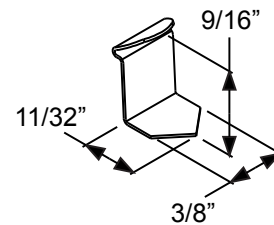

Retaining Clip