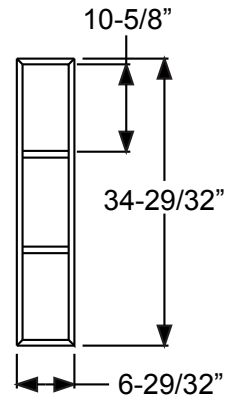

**3-Lite
Sidelite
(0836)**

Grilles