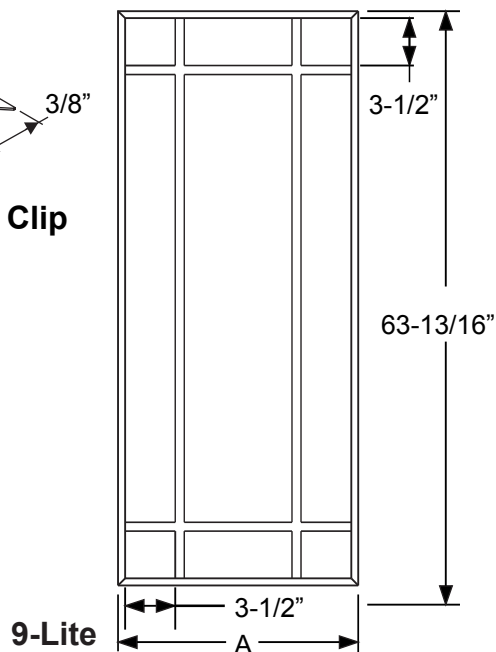

**9-Lite PG2236L9**

**9-Lite**

	Size	A
PG2064L9	20 x 64	20-11/16"
PG2564L9	25 x 64	24-11/16"
PG2764L9	27 x 64	26-11/16"

**5-Lite  
PG0864L5**

**15-Lite**

**10-Lite**

	Size	A	B
PG2064L15	20 x 64	20-11/16"	5-13/16"
PG2564L15	25 x 64	24-13/16"	7-3/16"
PG2764L15	27 x 64	26-11/16"	7-13/16"

	Size	A	B
PG2064L10	20 x 64	20-11/16"	9-7/32"
PG2564L10	25 x 64	24-13/16"	11-9/32"
PG2764L10	27 x 64	26-11/16"	12-7/32"

Grilles

**12 Lite**

	Size	A	B
PG82580L12	24 x 80	24-1/2"	11-1/8"
PG82180L12	20 x 80	20-1/2"	9-1/8"

**9-Lite**

	Size	A
PG2180L9	20 x 80	20-1/8"
PG2580L9	24 x 80	24-1/2"

**18 Lite**

	Size	A	B
PG82580L18	24 x 80	24-1/2"	7-3/32"
PG82180L18	20 x 80	20-1/2"	5-3/4"

**4-Lite PG0847L4**

**Muntin Bar**

\*Note: This muntin used for 4-Lite only.

**10-Lite (2264)**

A=20-29/32"  
B=9-11/32"

**10-Lite (2064)**

A=18-29/32"  
B=8-11/32"

**15-Lite (2264)**

A=20-29/32"  
B=5-31/32"

**15-Lite (2064)**

A=18-29/32"  
B=5-9/32"