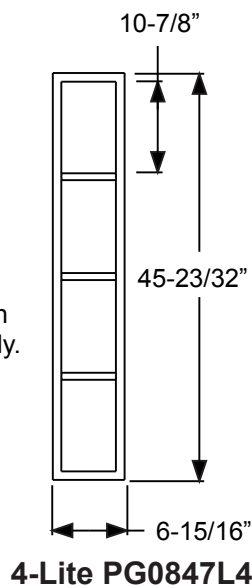

**9-Lite PG2236L9**

**9-Lite**

	Size	A
PG2064L9	20 x 64	20-11/16"
PG2564L9	25 x 64	24-11/16"
PG2764L9	27 x 64	26-11/16"

**5-Lite  
PG0864L5**

**15-Lite**

**10-Lite**

	Size	A	B
PG2064L15	20 x 64	20-11/16"	5-13/16"
PG2564L15	25 x 64	24-13/16"	7-3/16"
PG2764L15	27 x 64	26-11/16"	7-13/16"

	Size	A	B
PG2064L10	20 x 64	20-11/16"	9-7/32"
PG2564L10	25 x 64	24-13/16"	11-9/32"
PG2764L10	27 x 64	26-11/16"	12-7/32"

Grilles

**12 Lite**

	Size	A	B
PG82580L12	24 x 80	24-1/2"	11-1/8"
PG82180L12	20 x 80	20-1/2"	9-1/8"

**9-Lite**

	Size	A
PG2180L9	20 x 80	20-1/8"
PG2580L9	24 x 80	24-1/2"

**18 Lite**

	Size	A	B
PG82580L18	24 x 80	24-1/2"	7-3/32"
PG82180L18	20 x 80	20-1/2"	5-3/4"

**4-Lite PG0847L4**

**Muntin Bar**

\*Note: This muntin used for 4-Lite only.

**10-Lite (2264)**

A=20-29/32"  
B=9-11/32"

**10-Lite (2064)**

A=18-29/32"  
B=8-11/32"

**15-Lite (2264)**

A=20-29/32"  
B=5-31/32"

**15-Lite (2064)**

A=18-29/32"  
B=5-9/32"