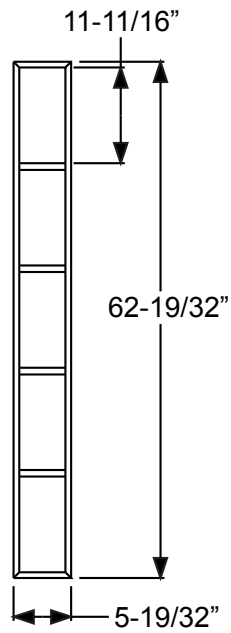

	Size	A	B
PG2064L10	20 x 64	20-11/16"	9-7/32"
PG2564L10	25 x 64	24-13/16"	11-9/32"
PG2764L10	27 x 64	26-11/16"	12-7/32"

Grilles

**12 Lite**

	Size	A	B
PG82580L12	24 x 80	24-1/2"	11-1/8"
PG82180L12	20 x 80	20-1/2"	9-1/8"

**9-Lite**

	Size	A
PG2180L9	20 x 80	20-1/8"
PG2580L9	24 x 80	24-1/2"

**18 Lite**

	Size	A	B
PG82580L18	24 x 80	24-1/2"	7-3/32"
PG82180L18	20 x 80	20-1/2"	5-3/4"

**4-Lite PG0847L4**

**Muntin Bar**

\*Note: This muntin used for 4-Lite only.

**10-Lite (2264)**

A=20-29/32"  
B=9-11/32"

**10-Lite (2064)**

A=18-29/32"  
B=8-11/32"

**15-Lite (2264)**

A=20-29/32"  
B=5-31/32"

**15-Lite (2064)**

A=18-29/32"  
B=5-9/32"