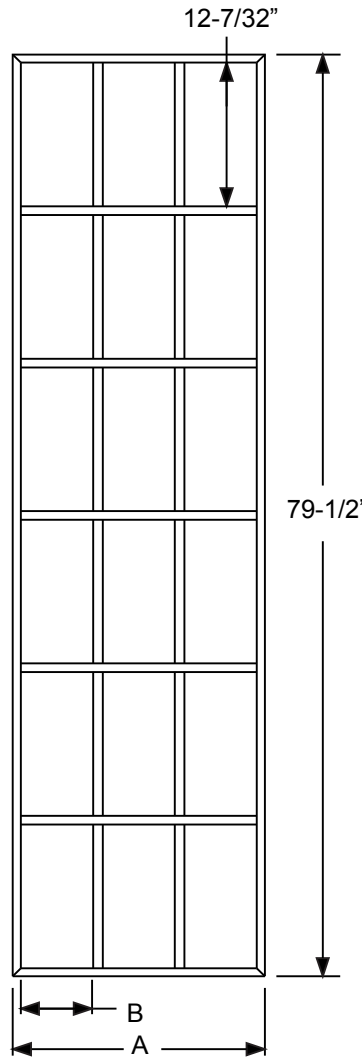

**9-Lite PG2236L9**

**9-Lite**

	Size	A
PG2064L9	20 x 64	20-11/16"
PG2564L9	25 x 64	24-11/16"
PG2764L9	27 x 64	26-11/16"

**5-Lite  
PG0864L5**

**15-Lite**

**10-Lite**

	Size	A	B
PG2064L15	20 x 64	20-11/16"	5-13/16"
PG2564L15	25 x 64	24-13/16"	7-3/16"
PG2764L15	27 x 64	26-11/16"	7-13/16"

	Size	A	B
PG2064L10	20 x 64	20-11/16"	9-7/32"
PG2564L10	25 x 64	24-13/16"	11-9/32"
PG2764L10	27 x 64	26-11/16"	12-7/32"

Grilles

**12 Lite**

	Size	A	B
PG82580L12	24 x 80	24-1/2"	11-1/8"
PG82180L12	20 x 80	20-1/2"	9-1/8"

**9-Lite**

	Size	A
PG2180L9	20 x 80	20-1/8"
PG2580L9	24 x 80	24-1/2"

**18 Lite**

	Size	A	B
PG82580L18	24 x 80	24-1/2"	7-3/32"
PG82180L18	20 x 80	20-1/2"	5-3/4"

**4-Lite PG0847L4**

**Muntin Bar**

\*Note: This muntin used for 4-Lite only.

**10-Lite (2264)**

A=20-29/32"  
B=9-11/32"

**10-Lite (2064)**

A=18-29/32"  
B=8-11/32"

**15-Lite (2264)**

A=20-29/32"  
B=5-31/32"

**15-Lite (2064)**

A=18-29/32"  
B=5-9/32"