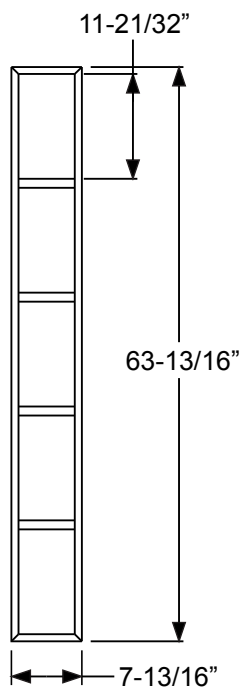

**9-Lite PG2236L9**

**9-Lite**

	Size	A
PG2064L9	20 x 64	20-11/16"
PG2564L9	25 x 64	24-11/16"
PG2764L9	27 x 64	26-11/16"

**5-Lite  
PG0864L5**

**15-Lite**

**10-Lite**

	Size	A	B
PG2064L15	20 x 64	20-11/16"	5-13/16"
PG2564L15	25 x 64	24-13/16"	7-3/16"
PG2764L15	27 x 64	26-11/16"	7-13/16"

	Size	A	B
PG2064L10	20 x 64	20-11/16"	9-7/32"
PG2564L10	25 x 64	24-13/16"	11-9/32"
PG2764L10	27 x 64	26-11/16"	12-7/32"

Grilles

**12 Lite**

	Size	A	B
PG82580L12	24 x 80	24-1/2"	11-1/8"
PG82180L12	20 x 80	20-1/2"	9-1/8"

**9-Lite**

	Size	A
PG2180L9	20 x 80	20-1/8"
PG2580L9	24 x 80	24-1/2"

**18 Lite**

	Size	A	B
PG82580L18	24 x 80	24-1/2"	7-3/32"
PG82180L18	20 x 80	20-1/2"	5-3/4"

**4-Lite PG0847L4**

**Muntin Bar**

\*Note: This muntin used for 4-Lite only.

**10-Lite (2264)**

A=20-29/32"  
B=9-11/32"

**10-Lite (2064)**

A=18-29/32"  
B=8-11/32"

**15-Lite (2264)**

A=20-29/32"  
B=5-31/32"

**15-Lite (2064)**

A=18-29/32"  
B=5-9/32"