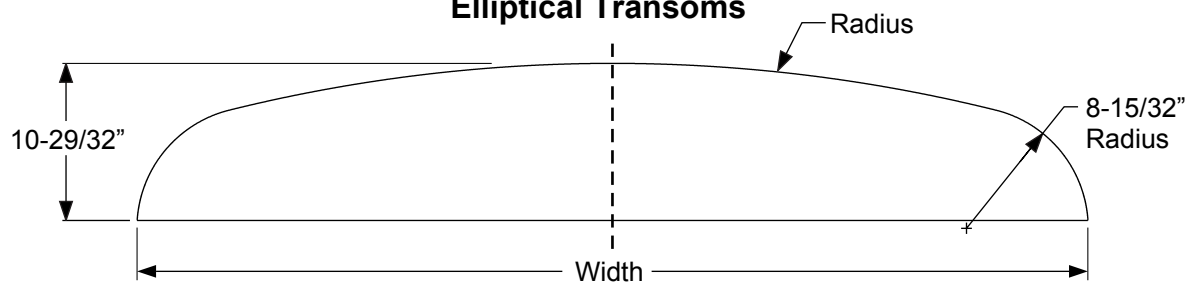

Description	Length
3/0 Continuous Sill w/12" SL	69-3/32"
3/0 Continuous Sill w/14" SL	73-3/32"
3/0 w/Boxed 12" SL	70-3/32"
3/0 w/Boxed 12" SL	74-3/32"

Transoms

Mulled System Size	Width
12" Sidelite	13-1/2"
14" Sidelite	15-1/2"
3/0 Door	37-21/32"
3/0-(2) 12" SL	64-21/32"
3/0-(2) 14" SL	68-21/32"

Continuous Sill System Size	Width
3/0-(2) 12" SL	63-21/32"
3/0-(2) 14" SL	67-21/32"

Transoms

Half Round Transoms

UNIT SIZE	WIDTH	HEIGHT
3/0 WITH BOXED 14" SIDELITES	68 21/32"	35 5/16"
3/0 WITH BOXED 12" SIDELITES	64 21/32"	33 5/16"
3/0 WITH CONTINUOUS 14" SIDELITES	67 21/32"	34 13/16"
3/0 WITH CONTINUOUS 12" SIDELITES	63 21/32"	32 13/16"

Transoms

Elliptical Transoms

Mulled System Size	DIMENSIONS	
	Width	Radius
3/0 WITH 2 12" SL	62-1/32"	94-31/32"
3/0 WITH 2 14" SL	66-1/32"	110-5/8"

Continuous System Size	DIMENSIONS	
	Width	Radius
3/0 WITH 2 12" SL	61-1/32"	91-7/32"
3/0 WITH 2 14" SL	65-1/32"	106-5/8"

Half Round Transoms

DESCRIPTION	DIMENSIONS		
	"L"	"H"	Radius
3/0 WITH 2 12" S/L CIRCLE TOP	61-5/32"	30-7/64"	30-37/64"
3/0 WITH 2 14" S/L CIRCLE TOP	65-5/32"	32-7/64"	32-37/64"

Transoms