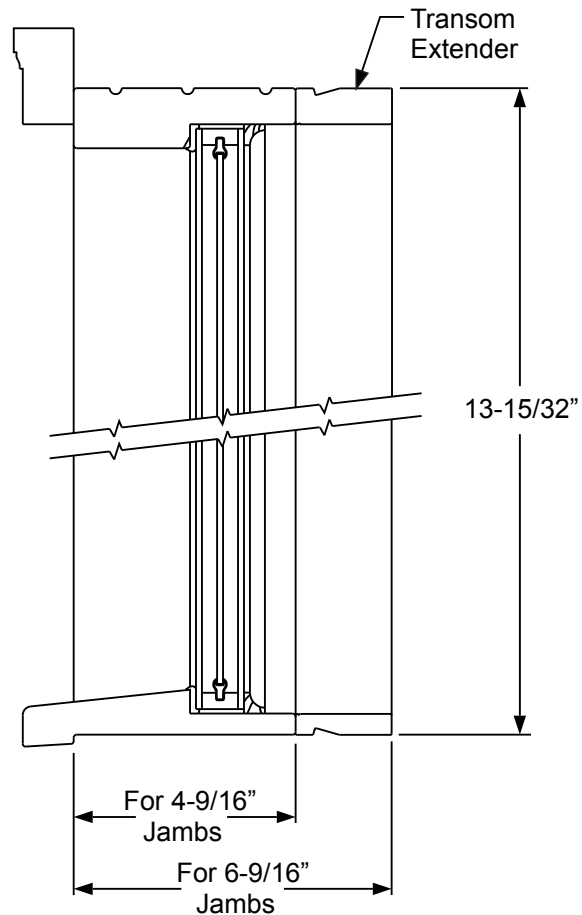

Mulled System Size	Width
12" Sidelite	13-1/2"
14" Sidelite	15-1/2"
3/0 Door	37-21/32"
3/0-(2) 12" SL	64-21/32"
3/0-(2) 14" SL	68-21/32"

Continuous Sill System Size	Width
3/0-(2) 12" SL	63-21/32"
3/0-(2) 14" SL	67-21/32"