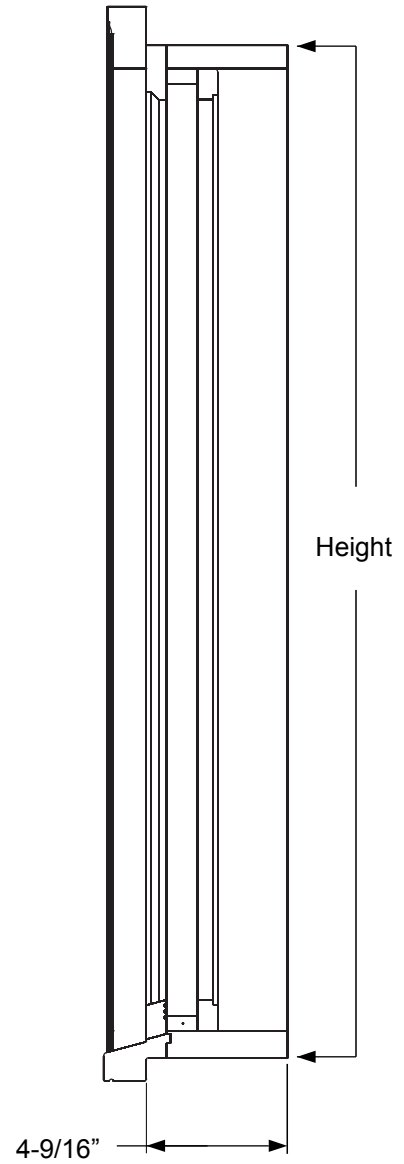

Description	Length
3/0 Continuous Sill w/12" SL	69-3/32"
3/0 Continuous Sill w/14" SL	73-3/32"
3/0 w/Boxed 12" SL	70-3/32"
3/0 w/Boxed 12" SL	74-3/32"

Transoms

Mulled System Size	Width
12" Sidelite	13-1/2"
14" Sidelite	15-1/2"
3/0 Door	37-21/32"
3/0-(2) 12" SL	64-21/32"
3/0-(2) 14" SL	68-21/32"

Continuous Sill System Size	Width
3/0-(2) 12" SL	63-21/32"
3/0-(2) 14" SL	67-21/32"

Transoms

Half Round Transoms

UNIT SIZE	WIDTH	HEIGHT
3/0 WITH BOXED 14" SIDELITES	68 21/32"	35 5/16"
3/0 WITH BOXED 12" SIDELITES	64 21/32"	33 5/16"
3/0 WITH CONTINUOUS 14" SIDELITES	67 21/32"	34 13/16"
3/0 WITH CONTINUOUS 12" SIDELITES	63 21/32"	32 13/16"

Rectangular Transoms

Mulled System Size	Width
12" SL	11-13/16"
14" SL	13-13/16"
3/0 Door	35-31/32"
3/0 WITH 2 12" SL	62-31/32"
3/0 WITH 2 14" SL	66-31/32"

Continuous System Size	Width
3/0 WITH 2 12" SL	61-31/32"
3/0 WITH 2 14" SL	65-31/32"

Half Round Transoms

DESCRIPTION	DIMENSIONS		
	"L"	"H"	Radius
3/0 WITH 2 12" S/L CIRCLE TOP	61-5/32"	30-7/64"	30-37/64"
3/0 WITH 2 14" S/L CIRCLE TOP	65-5/32"	32-7/64"	32-37/64"

Transoms