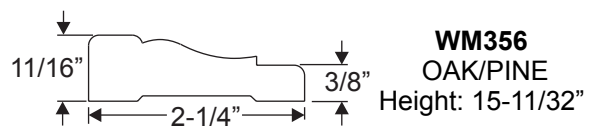

Continuous Sill System Size	Width
3/0-(2) 12" SL	63-21/32"
3/0-(2) 14" SL	67-21/32"

Transoms

Elliptical Transoms Interior Casings

Description	Length
3/0 Continuous Sill w/12" SL	67-19/32"
3/0 Continuous Sill w/14" SL	71-19/32"
3/0 w/Boxed 12" SL	68-19/32"
3/0 w/Boxed 12" SL	72-19/32"

Description	Length
3/0 Continuous Sill w/12" SL	67-3/32"
3/0 Continuous Sill w/14" SL	71-3/32"
3/0 w/Boxed 12" SL	68-3/32"
3/0 w/Boxed 12" SL	72-3/32"

Description	Length
3/0 Continuous Sill w/12" SL	67-3/32"
3/0 Continuous Sill w/14" SL	71-3/32"
3/0 w/Boxed 12" SL	68-3/32"
3/0 w/Boxed 12" SL	72-3/32"

Description	Length
3/0 Continuous Sill w/12" SL	67-3/32"
3/0 Continuous Sill w/14" SL	71-3/32"
3/0 w/Boxed 12" SL	68-3/32"
3/0 w/Boxed 12" SL	72-3/32"

Description	Length
3/0 Continuous Sill w/12" SL	69-19/32"
3/0 Continuous Sill w/14" SL	73-19/32"
3/0 w/Boxed 12" SL	70-19/32"
3/0 w/Boxed 12" SL	74-19/32"

Half Round Transoms

DESCRIPTION	DIMENSIONS		
	"L"	"H"	Radius
3/0 WITH 2 12" S/L CIRCLE TOP	61-5/32"	30-7/64"	30-37/64"
3/0 WITH 2 14" S/L CIRCLE TOP	65-5/32"	32-7/64"	32-37/64"

Transoms