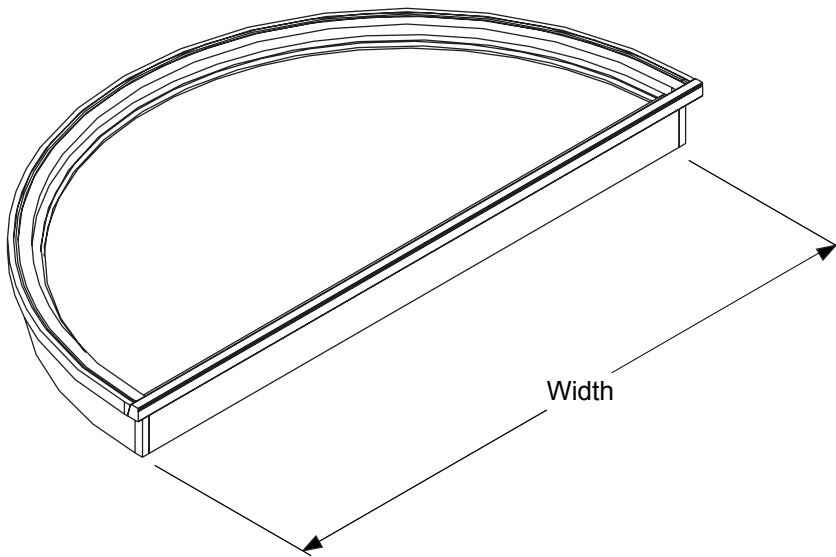

Description	Length
3/0 Continuous Sill w/12" SL	67-3/32"
3/0 Continuous Sill w/14" SL	71-3/32"
3/0 w/Boxed 12" SL	68-3/32"
3/0 w/Boxed 12" SL	72-3/32"

Description	Length
3/0 Continuous Sill w/12" SL	69-19/32"
3/0 Continuous Sill w/14" SL	73-19/32"
3/0 w/Boxed 12" SL	70-19/32"
3/0 w/Boxed 12" SL	74-19/32"

Description	Length
3/0 Continuous Sill w/12" SL	69-3/32"
3/0 Continuous Sill w/14" SL	73-3/32"
3/0 w/Boxed 12" SL	70-3/32"
3/0 w/Boxed 12" SL	74-3/32"

Transoms

Mulled System Size	Width
12" Sidelite	13-1/2"
14" Sidelite	15-1/2"
3/0 Door	37-21/32"
3/0-(2) 12" SL	64-21/32"
3/0-(2) 14" SL	68-21/32"

Continuous Sill System Size	Width
3/0-(2) 12" SL	63-21/32"
3/0-(2) 14" SL	67-21/32"

Transoms

Half Round Transoms

UNIT SIZE	WIDTH	HEIGHT
3/0 WITH BOXED 14" SIDELITES	68 21/32"	35 5/16"
3/0 WITH BOXED 12" SIDELITES	64 21/32"	33 5/16"
3/0 WITH CONTINUOUS 14" SIDELITES	67 21/32"	34 13/16"
3/0 WITH CONTINUOUS 12" SIDELITES	63 21/32"	32 13/16"