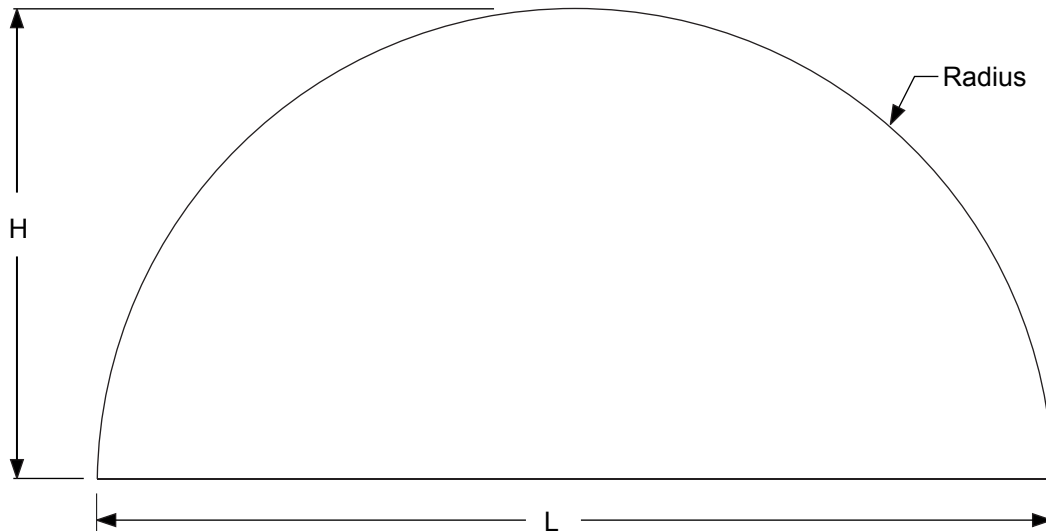

Half Round Transoms

DESCRIPTION	DIMENSIONS		
	"L"	"H"	Radius
3/0 WITH 2 12" S/L CIRCLE TOP	61-5/32"	30-7/64"	30-37/64"
3/0 WITH 2 14" S/L CIRCLE TOP	65-5/32"	32-7/64"	32-37/64"

Transoms