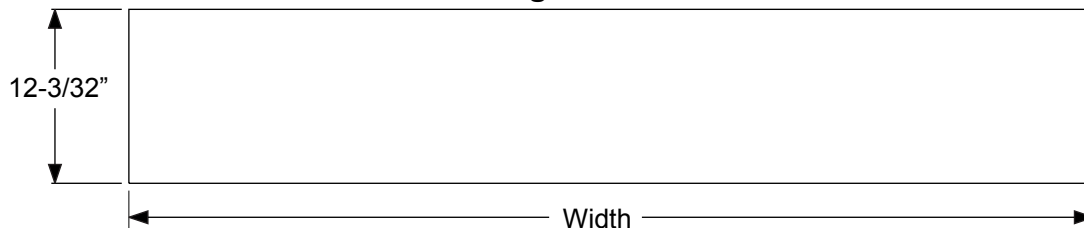

Rectangular Transoms

Mulled System Size	Width
12" SL	11-13/16"
14" SL	13-13/16"
3/0 Door	35-31/32"
3/0 WITH 2 12" SL	62-31/32"
3/0 WITH 2 14" SL	66-31/32"

Continuous System Size	Width
3/0 WITH 2 12" SL	61-31/32"
3/0 WITH 2 14" SL	65-31/32"