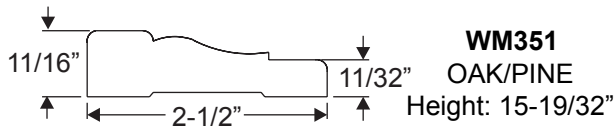

Elliptical Transoms..... 11.3
Elliptical Transoms Interior Casings 11.4
Rectangular Transoms..... 11.5
Half Round Transoms 11.6
Transom Glass..... 11.7

Transoms

Mulled System Size	Width
3/0-(2) 12" SL	64-21/32"
3/0-(2) 14" SL	68-21/32"

Continuous Sill System Size	Width
3/0-(2) 12" SL	63-21/32"
3/0-(2) 14" SL	67-21/32"

Transoms

Elliptical Transoms Interior Casings

Description	Length
3/0 Continuous Sill w/12" SL	67-19/32"
3/0 Continuous Sill w/14" SL	71-19/32"
3/0 w/Boxed 12" SL	68-19/32"
3/0 w/Boxed 12" SL	72-19/32"

Description	Length
3/0 Continuous Sill w/12" SL	67-3/32"
3/0 Continuous Sill w/14" SL	71-3/32"
3/0 w/Boxed 12" SL	68-3/32"
3/0 w/Boxed 12" SL	72-3/32"

Description	Length
3/0 Continuous Sill w/12" SL	67-3/32"
3/0 Continuous Sill w/14" SL	71-3/32"
3/0 w/Boxed 12" SL	68-3/32"
3/0 w/Boxed 12" SL	72-3/32"

Half Round Transoms

DESCRIPTION	DIMENSIONS		
	"L"	"H"	Radius
3/0 WITH 2 12" S/L CIRCLE TOP	61-5/32"	30-7/64"	30-37/64"
3/0 WITH 2 14" S/L CIRCLE TOP	65-5/32"	32-7/64"	32-37/64"

Transoms