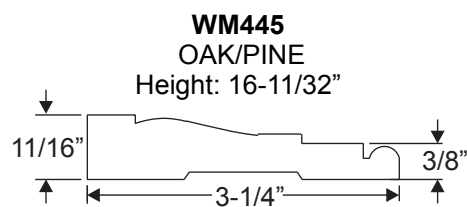

Description	Length
3/0 Continuous Sill w/12" SL	67-3/32"
3/0 Continuous Sill w/14" SL	71-3/32"
3/0 w/Boxed 12" SL	68-3/32"
3/0 w/Boxed 12" SL	72-3/32"

Description	Length
3/0 Continuous Sill w/12" SL	67-3/32"
3/0 Continuous Sill w/14" SL	71-3/32"
3/0 w/Boxed 12" SL	68-3/32"
3/0 w/Boxed 12" SL	72-3/32"

Description	Length
3/0 Continuous Sill w/12" SL	67-3/32"
3/0 Continuous Sill w/14" SL	71-3/32"
3/0 w/Boxed 12" SL	68-3/32"
3/0 w/Boxed 12" SL	72-3/32"

Description	Length
3/0 Continuous Sill w/12" SL	69-19/32"
3/0 Continuous Sill w/14" SL	73-19/32"
3/0 w/Boxed 12" SL	70-19/32"
3/0 w/Boxed 12" SL	74-19/32"

Description	Length
3/0 Continuous Sill w/12" SL	69-3/32"
3/0 Continuous Sill w/14" SL	73-3/32"
3/0 w/Boxed 12" SL	70-3/32"
3/0 w/Boxed 12" SL	74-3/32"

Transoms

Mulled System Size	Width
12" Sidelite	13-1/2"
14" Sidelite	15-1/2"
3/0 Door	37-21/32"
3/0-(2) 12" SL	64-21/32"
3/0-(2) 14" SL	68-21/32"

Half Round Transoms

DESCRIPTION	DIMENSIONS		
	"L"	"H"	Radius
3/0 WITH 2 12" S/L CIRCLE TOP	61-5/32"	30-7/64"	30-37/64"
3/0 WITH 2 14" S/L CIRCLE TOP	65-5/32"	32-7/64"	32-37/64"

Transoms