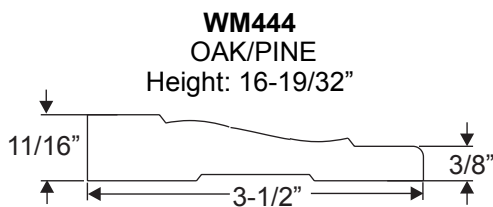

Description	Length
3/0 Continuous Sill w/12" SL	69-19/32"
3/0 Continuous Sill w/14" SL	73-19/32"
3/0 w/Boxed 12" SL	70-19/32"
3/0 w/Boxed 12" SL	74-19/32"