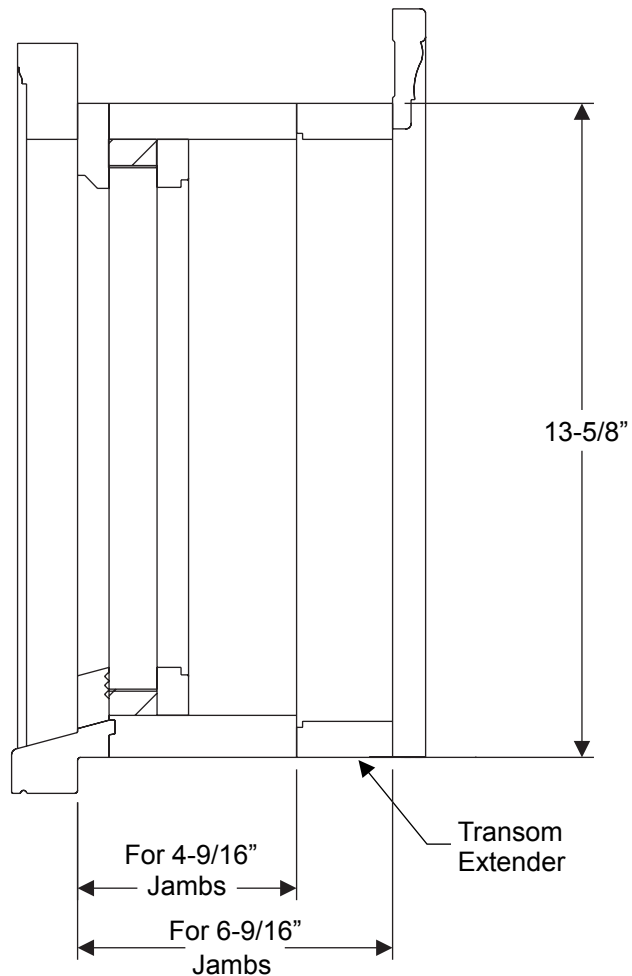

Elliptical Transoms..... 11.3
Elliptical Transoms Interior Casings 11.4
Rectangular Transoms..... 11.5
Half Round Transoms 11.6
Transom Glass..... 11.7

Transoms

Mulled System Size	Width
3/0-(2) 12" SL	64-21/32"
3/0-(2) 14" SL	68-21/32"

Continuous Sill System Size	Width
3/0-(2) 12" SL	63-21/32"
3/0-(2) 14" SL	67-21/32"

Transoms

Elliptical Transoms Interior Casings

Description	Length
3/0 Continuous Sill w/12" SL	67-19/32"
3/0 Continuous Sill w/14" SL	71-19/32"
3/0 w/Boxed 12" SL	68-19/32"
3/0 w/Boxed 12" SL	72-19/32"

Description	Length
3/0 Continuous Sill w/12" SL	67-3/32"
3/0 Continuous Sill w/14" SL	71-3/32"
3/0 w/Boxed 12" SL	68-3/32"
3/0 w/Boxed 12" SL	72-3/32"

Description	Length
3/0 Continuous Sill w/12" SL	67-3/32"
3/0 Continuous Sill w/14" SL	71-3/32"
3/0 w/Boxed 12" SL	68-3/32"
3/0 w/Boxed 12" SL	72-3/32"

Half Round Transoms

DESCRIPTION	DIMENSIONS		
	"L"	"H"	Radius
3/0 WITH 2 12" S/L CIRCLE TOP	61-5/32"	30-7/64"	30-37/64"
3/0 WITH 2 14" S/L CIRCLE TOP	65-5/32"	32-7/64"	32-37/64"

Transoms