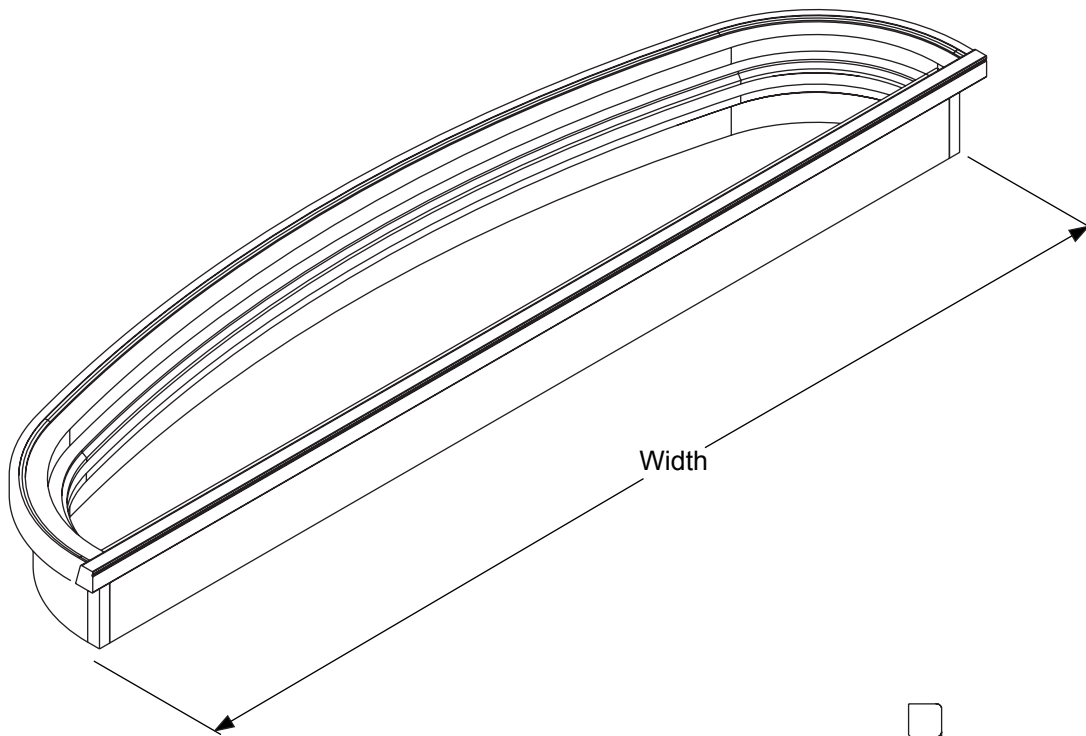

Elliptical Transoms..... 11.3
Elliptical Transoms Interior Casings 11.4
Rectangular Transoms..... 11.5
Half Round Transoms 11.6
Transom Glass..... 11.7

Transoms

Mulled System Size	Width
3/0-(2) 12" SL	64-21/32"
3/0-(2) 14" SL	68-21/32"

Continuous Sill System Size	Width
3/0-(2) 12" SL	63-21/32"
3/0-(2) 14" SL	67-21/32"

Transoms

Elliptical Transoms Interior Casings

Description	Length
3/0 Continuous Sill w/12" SL	67-19/32"
3/0 Continuous Sill w/14" SL	71-19/32"
3/0 w/Boxed 12" SL	68-19/32"
3/0 w/Boxed 12" SL	72-19/32"