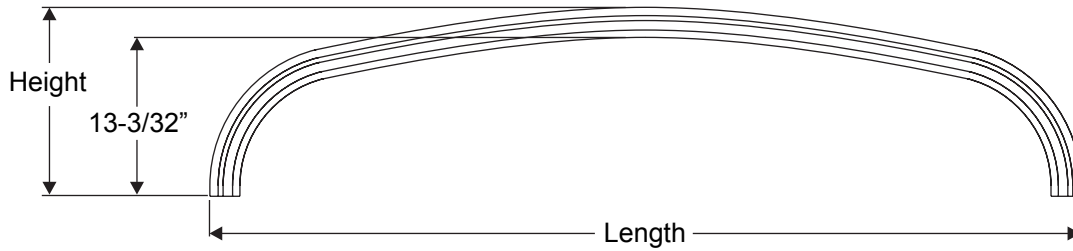

Elliptical Transoms..... 11.3
Elliptical Transoms Interior Casings 11.4
Rectangular Transoms..... 11.5
Half Round Transoms 11.6
Transom Glass..... 11.7

Transoms

Mulled System Size	Width
3/0-(2) 12" SL	64-21/32"
3/0-(2) 14" SL	68-21/32"

Continuous Sill System Size	Width
3/0-(2) 12" SL	63-21/32"
3/0-(2) 14" SL	67-21/32"

Transoms

Elliptical Transoms Interior Casings

Description	Length
3/0 Continuous Sill w/12" SL	67-19/32"
3/0 Continuous Sill w/14" SL	71-19/32"
3/0 w/Boxed 12" SL	68-19/32"
3/0 w/Boxed 12" SL	72-19/32"

Description	Length
3/0 Continuous Sill w/12" SL	67-3/32"
3/0 Continuous Sill w/14" SL	71-3/32"
3/0 w/Boxed 12" SL	68-3/32"
3/0 w/Boxed 12" SL	72-3/32"

Description	Length
3/0 Continuous Sill w/12" SL	67-3/32"
3/0 Continuous Sill w/14" SL	71-3/32"
3/0 w/Boxed 12" SL	68-3/32"
3/0 w/Boxed 12" SL	72-3/32"

Half Round Transoms

DESCRIPTION	DIMENSIONS		
	"L"	"H"	Radius
3/0 WITH 2 12" S/L CIRCLE TOP	61-5/32"	30-7/64"	30-37/64"
3/0 WITH 2 14" S/L CIRCLE TOP	65-5/32"	32-7/64"	32-37/64"

Transoms