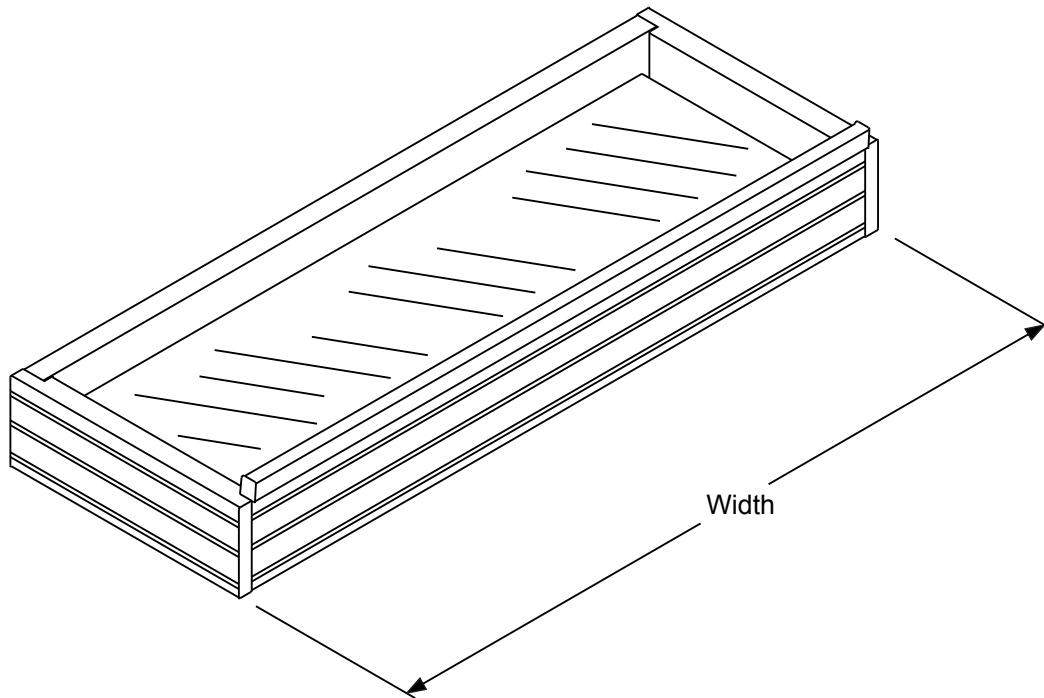

Description	Length
3/0 Continuous Sill w/12" SL	67-3/32"
3/0 Continuous Sill w/14" SL	71-3/32"
3/0 w/Boxed 12" SL	68-3/32"
3/0 w/Boxed 12" SL	72-3/32"

Description	Length
3/0 Continuous Sill w/12" SL	69-19/32"
3/0 Continuous Sill w/14" SL	73-19/32"
3/0 w/Boxed 12" SL	70-19/32"
3/0 w/Boxed 12" SL	74-19/32"

Description	Length
3/0 Continuous Sill w/12" SL	69-3/32"
3/0 Continuous Sill w/14" SL	73-3/32"
3/0 w/Boxed 12" SL	70-3/32"
3/0 w/Boxed 12" SL	74-3/32"

Transoms

Mulled System Size	Width
12" Sidelite	13-1/2"
14" Sidelite	15-1/2"
3/0 Door	37-21/32"
3/0-(2) 12" SL	64-21/32"
3/0-(2) 14" SL	68-21/32"