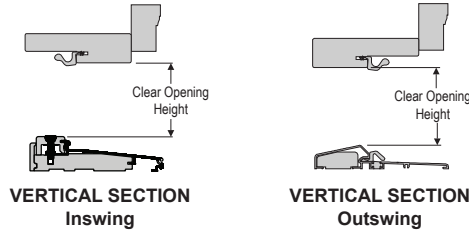

Hinged Clear Opening Heights

Door Panel Height	Composite Clear Opening Height Inswing	Basic Fixed Clear Opening Height Inswing	Aluminum Clear Opening Height Outswing	Composite Clear Opening Height Outswing
6/6	76-3/4"	76-9/16"	75-13/16"	75-7/8"
6/8	79-1/16"	78-15/16"	78-1/8"	78-1/4"
7/0	83-1/16"	82-15/16"	82-1/8"	82-1/4"
8/0	95-1/16"	94-15/16"	N/A	94-1/4"

Hinged Clear Opening Widths

Door Panel Width	Clear Opening Width		Clear Opening French w/ 7/8" Astragal	
	90°	Full	90°	Full
12" Venting Sidelite	9"	11-3/16"	n/a	n/a
14" Venting Sidelite	11"	13-3/16"	n/a	n/a
2/4	25-1/8"	26-15/16"	51"	55-11/16"
2/6	27-1/8"	28-15/16"	53"	57-11/16"
2/8	29-1/8"	30-15/16"	55"	59-11/16"
2/10	31-1/8"	32-15/16"	57"	61-11/16"
3/0	33-1/8"	34-15/16"	59"	63-11/16"
3/6	39-1/8"	40-15/16"	65"	69-11/16"