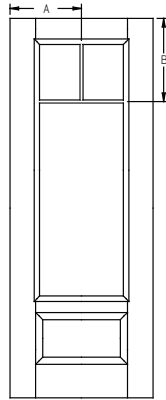

8/0 Lip Lite Grille Locations

GBG/SDL - Lip Lite - 8'0" 3/4 Lite Craftsman - 2W1H

Panel	Glass	A	B
2/8	22 x 64	15-7/8"	21"
2/10	22 x 64	16-7/8"	21"
3/0	22 x 64	17-7/8"	21"