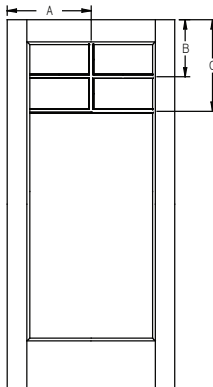

GBG/SDL - Flush-Glazed - Smooth-Star - 6'8" Full Lite Craftsman - 2W2H

Panel	Glass	A	B	C
2/0	14 x 64	11-7/8"	12-7/16"	20-3/16"
2/6	20 x 64	14-7/8"	12-3/8"	20-1/8"
2/8	20 x 64	15-7/8"	12-3/8"	20-1/8"
2/10	25 x 64	16-7/8"	12-3/8"	20-1/8"
3/0	25 x 64	17-7/8"	12-3/8"	20-1/8"

GBG/SDL - Flush-Glazed - Fiber Classic - 6'8" Full Lite Craftsman - 2W2H

Panel	Glass	A	B	C
2/0	14 x 64	11-7/8"	12-9/16"	20-5/16"
2/6	20 x 64	14-7/8"	12-1/2"	20-5/16"
2/8	20 x 64	15-7/8"	12-1/2"	20-5/16"
2/10	25 x 64	16-7/8"	12-1/2"	20-5/16"
3/0	27 x 64	17-7/8"	12-1/2"	20-5/16"