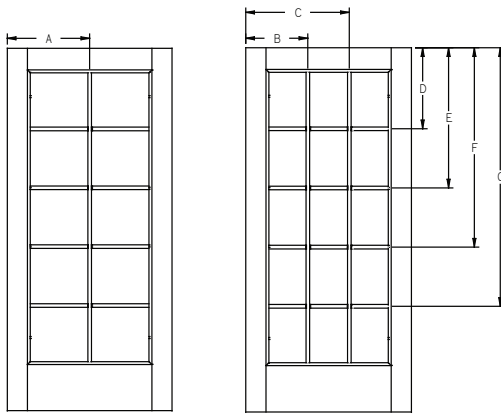

6/8 Flush-Glazed Grille Locations

GBG/SDL - Flush-Glazed - Smooth-Star - 6'8" Full Lite - 3W5H and 2W5H

Panel	Glass	A	B	C	D	E	F	G
2/6	20 x 64	14-7/8"	11-3/8"	18-7/16"	17-7/16"	30-5/16"	43-3/16"	56"
2/8	20 x 64	15-7/8"	12-3/8"	19-7/16"	17-7/16"	30-5/16"	43-3/16"	56"
2/10	25 x 64	16-7/8"	12-11/16"	21-1/8"	17-7/16"	30-5/16"	43-3/16"	56"
3/0	25 x 64	17-7/8"	13-11/16"	22-1/8"	17-7/16"	30-5/16"	43-3/16"	56"

GBG/SDL - Flush-Glazed - Fiber Classic - 6'8" Full Lite - 3W5H and 2W5H

Panel	Glass	A	B	C	D	E	F	G
2/6	20 x 64	14-7/8"	11-3/8"	18-7/16"	17-5/8"	30-1/2"	43-5/16"	56-3/16"
2/8	20 x 64	15-7/8"	12-3/8"	19-7/16"	17-5/8"	30-1/2"	43-5/16"	56-3/16"
*2/10	25 x 64	16-7/8"	12-11/16"	21-1/8"	17-5/8"	30-1/2"	43-5/16"	56-3/16"
3/0	27 x 64	17-7/8"	13-3/8"	22-7/16"	17-5/8"	30-1/2"	43-3/8"	56-1/4"

*Only available in 6/6.

Wood Grilles - Flush-Glazed - Smooth-Star - 6'8" Full Lite - 3W5H and 2W5H

Panel	Glass	A	B	C	D	E	F	G
2/6	20 x 64	14-7/8"	11-1/2"	18-5/16"	17-11/16"	30-3/8"	43-1/8"	55-13/16"
2/8	20 x 64	15-7/8"	12-1/2"	19-5/16"	17-11/16"	30-3/8"	43-1/8"	55-13/16"
2/10	25 x 64	16-7/8"	12-13/16"	21"	17-11/16"	30-3/8"	43-1/8"	55-13/16"
3/0	25 x 64	17-7/8"	13-13/16"	22"	17-11/16"	30-3/8"	43-1/8"	55-13/16"

Wood Grilles - Flush-Glazed - Fiber Classic - 6'8" Full Lite - 3W5H and 2W5H

Panel	Glass	A	B	C	D	E	F	G
2/6	20 x 64	14-7/8"	11-1/2"	18-5/16"	17-13/16"	30-9/16"	43-1/4"	56"
2/8	20 x 64	15-7/8"	12-1/2"	19-5/16"	17-13/16"	30-9/16"	43-1/4"	56"
2/10	25 x 64	16-7/8"	12-13/16"	21"	17-13/16"	30-9/16"	43-1/4"	56"
3/0	25 x 64	17-7/8"	13-13/16"	22"	17-13/16"	30-9/16"	43-1/4"	56"