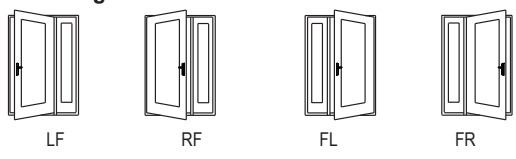

Unit and Rough Opening Sizing

Single - Continuous with 12" Sidelite - Standard Mullion - 6/6, 6/8, 7/0, 8/0

Single with 1 Sidelite - Inswing - Continuous Standard Mullion

		45"	47"	49"	51"	53"	59"		
Brickmould Dim.		45"	47"	49"	51"	53"	59"		
Rough Opening		43 1/4"	45 1/4"	47 1/4"	49 1/4"	51 1/4"	57 1/4"		
Unit Dimension		42 1/2"	44 1/2"	46 1/2"	48 1/2"	50 1/2"	56 1/2"		
80 1/2" 79 3/4" 79 1/4"	6/6							78 5/8"	78 1/16"
		2/4	2/6	2/8	2/10	3/0	3/6		
	6/8							80 15/16"	80 1/8"
		2/4	2/6	2/8	2/10	3/0	3/6		
86 7/8" 86" 85 5/8"	7/0							84 15/16"	84 3/8"
	2/4	2/6	2/8	2/10	3/0	3/6			
98 7/8" 98" 97 5/8"	8/0							96 15/16"	96 3/8"
	2/4	2/6	2/8	2/10	3/0	3/6			
		42 1/2"	44 1/2"	46 1/2"	48 1/2"	50 1/2"	56 1/2"	Unit Dim.	
		43 1/4"	45 1/4"	47 1/4"	49 1/4"	51 1/4"	57 1/4"	Rough Opening	
		45 1/2"	47 1/2"	49 1/2"	51 1/2"	53 1/2"	59 1/2"	Brickmould Dim.	
								Composite	Aluminum
								Composite	Aluminum
								Composite	Aluminum
								Composite	Aluminum

Single with 1 Sidelite - Outswing - Continuous Standard Mullion

Hand Designations	
(Viewed from the exterior)	
F	Fixed Panel
L	Left Hand
R	Right Hand

Inswing

Outswing