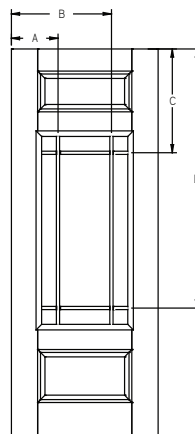

GBG - Lip Lite - 8'0" Half Lite Top and Bottom - 9 Lite Prairie

Panel	Glass	A	B	C	D
2/8	22 x 47	9-3/8"	22-7/16"	25-9/16"	63-11/16"
2/10	22 x 47	10-3/8"	23-7/16"	25-9/16"	63-11/16"
3/0	22 x 47	11-3/8"	24-7/16"	25-9/16"	63-11/16"

All dimensions shown are to the center of the muntin.