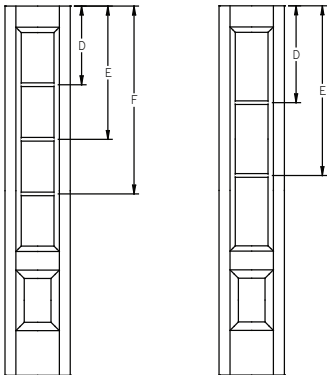

GBG - Flush-Glazed - Smooth-Star - 6'8" 3/4 Lite Sidelite - 1W4H

Panel	Glass	A	B	C	D	E	F
12	8 x 47	-	-	-	16-7/8"	28-5/8"	40-5/16"
14	8 x 47	-	-	-	16-7/8"	28-5/8"	40-5/16"

Wood Grilles - Flush-Glazed - Fiber Classic - 6'8" 3/4 Lite Sidelite - 1W4H

Panel	Glass	A	B	C	D	E	F
12"	8 x 47	-	-	-	17-1/16"	28-5/8"	40-3/16"
14"	8 x 47	-	-	-	17-1/16"	28-5/8"	40-3/16"

GBG - Flush-Glazed - Smooth-Star - 6'8" 3/4 Lite Sidelite - 1W3H

Panel	Glass	A	B	C	D	E
12	8 x 47	-	-	-	20-13/16"	36-7/16"
14	8 x 47	-	-	-	20-13/16"	36-7/16"