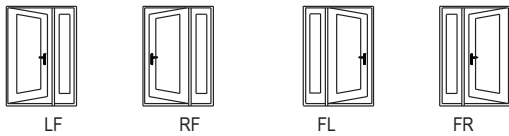

Unit and Rough Opening Sizing

Single with 12" Sidelite - Continuous Wide Mullion or Boxed - 6/6, 6/8, 7/0, 8/0

Single with 1 Sidelite - Inswing - Continuous Wide Mullion or Boxed

Brickmould Dim.	45 1/2"	47 1/2"	49 1/2"	51 1/2"	53 1/2"	59 1/2"							
Rough Opening	43 3/4"	45 3/4"	47 3/4"	49 3/4"	51 3/4"	57 3/4"							
Unit Dimension	43"	45"	47"	49"	51"	57"							
80 1/2" 79 3/4" 79 1/4"	6/6							78 5/8"	78 1/16"	79 9/16"	80 1/8"	81 7/8"	
	6/8							80 15/16"	80 3/8"	81 7/16"	80 7/8"	82 7/16"	81 7/8"
	7/0							84 15/16"	84 3/8"	85 7/16"	84 7/8"	86 7/16"	85 7/8"
	8/0							96 15/16"	96 3/8"	97 7/16"	96 7/8"	98 7/16"	97 7/8"
	43"	45"	47"	49"	51"	57"	Unit Dim.						
	43 3/4"	45 3/4"	47 3/4"	49 3/4"	51 3/4"	57 3/4"	Rough Opening						
	46"	48"	50"	52"	54"	60"	Brickmould Dim.						

Single with 1 Sidelite - Outswing - Continuous Wide Mullion or Boxed

For Spread Mullion Configurations:

Add the total spread amount to width listed. For example, the unit size of a 3/0 unit with one 12" sidelite and one mullion spread 3/4" would be:

$$51" \text{ unit size} + 3/4" \text{ spread} = 51 3/4"$$

Units can be spread 0" to 3" in 1/4" increments.

Spread mullion only available in 3/0 inswing.

Hand Designations	
(Viewed from the exterior)	
F	Fixed Panel
L	Left Hand
R	Right Hand

Inswing