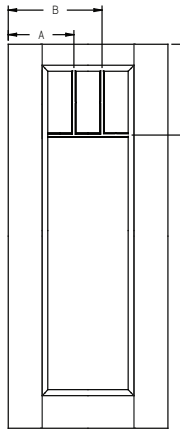

GBG/SDL - Lip Lite - 8'0" Full Lite Craftsman - 3W1H

Panel	Glass	A	B	C
2/0	14 x 80	9-1/2"	14-5/16"	21-1/16"
2/6	20 x 80	11-1/2"	18-5/16"	21"
2/8	22 x 80	12-3/16"	19-5/8"	21"
2/10	22 x 80	13-3/16"	20-5/8"	21"
3/0	22 x 80	14-3/16"	21-5/8"	21"