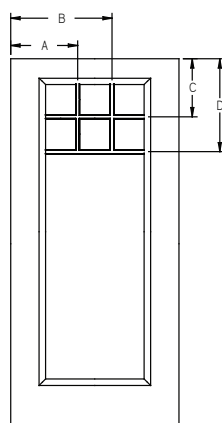

GBG/SDL - Lip Lite - 6'8" Full Lite Craftsman - 3W2H

Panel	Glass	A	B	C	D
2/4	16 x 64	11-3/16"	16-5/8"	12-7/16"	19-15/16"
2/6	20 x 64	11-1/2"	18-5/16"	12-7/16"	19-15/16"
2/8	22 x 64	12-3/16"	19-5/8"	12-7/16"	19-15/16"
2/10	22 x 64	13-3/16"	20-5/8"	12-7/16"	19-15/16"
3/0	22 x 64	14-3/16"	21-5/8"	12-7/16"	19-15/16"

All dimensions shown are to the center of the muntin.