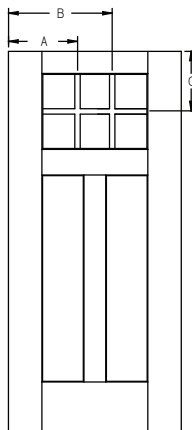

SDL - Flush-Glazed - Smooth-Star - 6'8" Craftsman Lite 2 Panel Shaker - 3W2H

Panel	Glass	A	B	C
2/8	26 x 18	11-3/4"	19"	11-13/16"
2/10	26 x 18	12-3/4"	20"	11-13/16"
3/0	26 x 18	13-3/4"	21"	11-13/16"

All dimensions shown are to the center of the muntin.