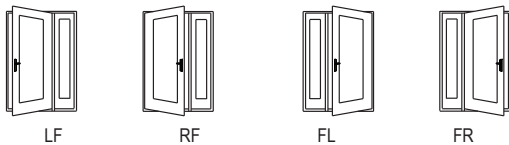

Single - Continuous with 14" Sidelite - Standard Mullion - 6/6, 6/8, 7/0, 8/0

Single with 1 Sidelite - Inswing - Continuous Standard Mullion

Brickmould Dim.	47"	49"	51"	53"	55"	61"		
Rough Opening	45 1/4"	47 1/4"	49 1/4"	51 1/4"	53 1/4"	59 1/4"		
Unit Dimension	44 1/2"	46 1/2"	48 1/2"	50 1/2"	52 1/2"	58 1/2"		
80 1/2"							78 5/8"	79 9/16"
79 3/4"								
79 1/4"								
	2/4	2/6	2/8	2/10	3/0	3/6		
82 7/8"							80 15/16"	81 7/8"
82"								
81 5/8"								
	2/4	2/6	2/8	2/10	3/0	3/6		
86 7/8"							84 15/16"	85 7/8"
86"								
85 5/8"								
	2/4	2/6	2/8	2/10	3/0	3/6		
98 7/8"							96 15/16"	97 7/8"
98"								
97 5/8"								
	2/4	2/6	2/8	2/10	3/0	3/6		
							Unit Dim.	Aluminum
							Rough Opening	Composite
							Brickmould Dim.	Aluminum
								Composite
								Aluminum
								Composite
								Aluminum
								Composite
								Aluminum
								Composite
								Aluminum
								Composite

Single with 1 Sidelite - Outswing - Continuous Standard Mullion

Hand Designations	
(Viewed from the exterior)	
F	Fixed Panel
L	Left Hand
R	Right Hand

Inswing

Outswing