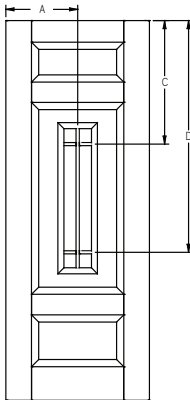

GBG - Lip Lite - 8'0" Center Lite - 6 Lite Pairie

Panel	Glass	A	B	C	D
2/8	8 x 36	15-7/8"	-	31"	58-1/8"
2/10	8 x 36	16-7/8"	-	31"	58-1/8"
3/0	8 x 36	17-7/8"	-	31"	58-1/8"