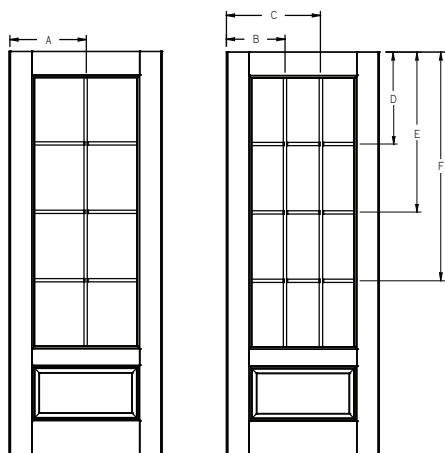

GBG/SDL - Flush-Glazed - Smooth-Star - 8'0" 3/4 Lite - 3W4H and 2W4H‡

Panel	Glass	A	B	C	D	E	F
2/6	20 x 64	14-7/8"	11-3/8"	18-7/16"	21-5/8"	37-3/4"	53-13/16"
2/8	20 x 64	15-7/8"	12-3/8"	19-7/16"	21-5/8"	37-3/4"	53-13/16"
2/10	25 x 64	16-7/8"	12-11/16"	21-1/8"	21-5/8"	37-3/4"	53-13/16"
3/0	25 x 64	17-7/8"	13-11/16"	22-1/8"	21-5/8"	37-3/4"	53-13/16"

‡SDL only available in 2W4H