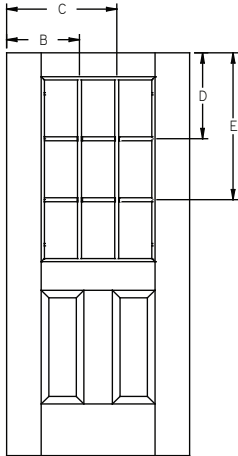

6/8 Flush-Glazed Grille Locations

GBG/SDL - Flush-Glazed - Smooth-Star - 6'8" Half Lite - 3W3H

Panel	Glass	A	B	C	D	E
2/6	22 x 36	-	11-3/16"	18-5/8"	16-5/8"	28-3/4"
2/8	22 x 36	-	12-3/16"	19-5/8"	16-5/8"	28-3/4"
3/0	22 x 36	-	14-3/16"	21-5/8"	16-5/8"	28-3/4"

GBG/SDL - Flush-Glazed - Fiber Classic - 6'8" Half Lite - 3W3H

Panel	Glass	A	B	C	D	E
2/6	22 x 36	-	11-3/16"	18-5/8"	16-7/8"	28-15/16"
2/8	22 x 36	-	12-3/16"	19-5/8"	16-7/8"	28-15/16"
3/0	22 x 36	-	14-3/16"	21-5/8"	16-7/8"	28-15/16"

Wood Grilles - Flush-Glazed - Smooth-Star - 6'8" Half Lite - 3W3H

Panel	Glass	A	B	C	D	E
2/6	22 x 36	-	11-5/16"	18-7/16"	16-3/4"	28-9/16"
2/8	22 x 36	-	12-5/16"	19-7/16"	16-3/4"	28-9/16"
3/0	22 x 36	-	14-5/16"	21-7/16"	16-3/4"	28-9/16"

Wood Grilles - Flush-Glazed - Fiber Classic - 6'8" Half Lite - 3W3H

Panel	Glass	A	B	C	D	E
2/6	22 x 36	-	11-5/16"	18-1/2"	17"	28-13/16"
2/8	22 x 36	-	12-5/16"	19-1/2"	17"	28-13/16"
3/0	22 x 36	-	14-5/16"	21-1/2"	17"	28-13/16"