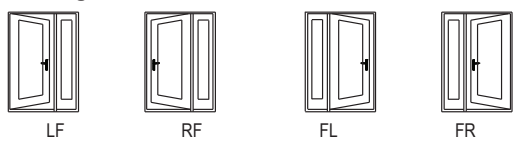

Unit and Rough Opening Sizing

Single - Continuous with 12" Sidelite - Standard Mullion - 6/6, 6/8, 7/0, 8/0

Single with 1 Sidelite - Inswing - Continuous Standard Mullion

		45"	47"	49"	51"	53"	59"		
Brickmould Dim.		45"	47"	49"	51"	53"	59"		
Rough Opening		43 1/4"	45 1/4"	47 1/4"	49 1/4"	51 1/4"	57 1/4"		
Unit Dimension		42 1/2"	44 1/2"	46 1/2"	48 1/2"	50 1/2"	56 1/2"		
80 1/2" 79 3/4" 79 1/4"	6/6							78 5/8"	78 1/16"
		2/4	2/6	2/8	2/10	3/0	3/6		
	6/8							80 15/16"	80 1/8"
		2/4	2/6	2/8	2/10	3/0	3/6		
86 7/8" 86" 85 5/8"	7/0							84 15/16"	84 3/8"
	2/4	2/6	2/8	2/10	3/0	3/6			
98 7/8" 98" 97 5/8"	8/0							96 15/16"	96 3/8"
	2/4	2/6	2/8	2/10	3/0	3/6			
		42 1/2"	44 1/2"	46 1/2"	48 1/2"	50 1/2"	56 1/2"	Unit Dim.	
		43 1/4"	45 1/4"	47 1/4"	49 1/4"	51 1/4"	57 1/4"	Rough Opening	
		45 1/2"	47 1/2"	49 1/2"	51 1/2"	53 1/2"	59 1/2"	Brickmould Dim.	
								Composite	Aluminum
								Composite	Aluminum
								Composite	Aluminum
								Composite	Aluminum

Single with 1 Sidelite - Outswing - Continuous Standard Mullion

Hand Designations	
(Viewed from the exterior)	
F	Fixed Panel
L	Left Hand
R	Right Hand

Inswing