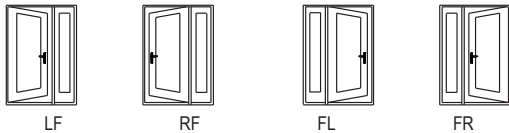

Single with 1 Sidelite - Outswing - Continuous Standard Mullion

Hand Designations	
(Viewed from the exterior)	
F	Fixed Panel
L	Left Hand
R	Right Hand

Inswing