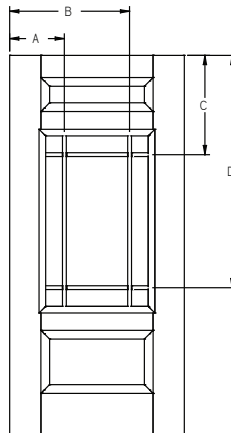

GBG - Lip Lite - 6'8" Half Lite Top and Bottom - 9 Lite Prairie

Panel	Glass	A	B	C	D
2/8	22 x 36	9-3/8"	22-7/16"	20-9/16"	47-11/16"
2/10	22 x 36	10-3/8"	23-7/16"	20-9/16"	47-11/16"
3/0	22 x 36	11-3/8"	24-7/16"	20-9/16"	47-11/16"

All dimensions shown are to the center of the muntin.