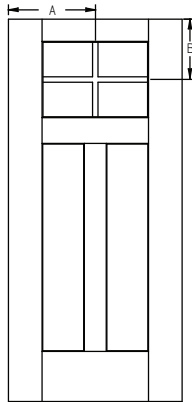

SDL - Flush-Glazed - Smooth-Star - 6'8" Craftsman Lite 2 Panel Shaker - 2W2H

Panel	Glass	A	B
2/8	26 x 18	15-7/8"	11-13/16"
2/10	26 x 18	16-7/8"	11-13/16"
3/0	26 x 18	17-7/8"	11-13/16"