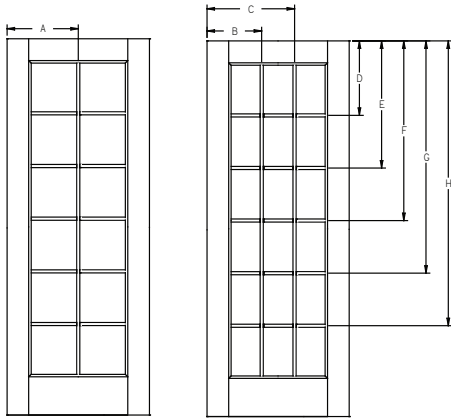

8/0 Flush-Glazed Grille Locations

GBG - Flush-Glazed - Smooth-Star - 8'0" Full Lite - 3W6H and 2W6H

Panel	Glass	A	B	C	D	E	F	G	H
2/6	21 x 80	14-7/8"	11-3/8"	18-3/8"	18-7/8"	32-1/4"	45-9/16"	58-7/8"	72-1/4"
2/8	21 x 80	15-7/8"	12-3/8"	19-3/8"	18-7/8"	32-1/4"	45-9/16"	58-7/8"	72-1/4"
2/10	25 x 80	16-7/8"	12-3/4"	21-1/16"	18-7/8"	32-3/16"	45-9/16"	58-7/8"	72-3/16"
3/0	25 x 80	17-7/8"	13-3/4"	22-1/16"	18-7/8"	32-3/16"	45-9/16"	58-7/8"	72-3/16"

Wood Grilles - Flush-Glazed - Smooth-Star - 8'0" Full Lite - 3W6H and 2W6H

Panel	Glass	A	B	C	D	E	F	G	H
2/6	21 x 80	14-7/8"	11-1/2"	18-1/4"	19-1/8"	32-3/8"	45-9/16"	58-3/4"	72"
2/8	21 x 80	15-7/8"	12-1/2"	19-1/4"	19-1/8"	32-3/8"	45-9/16"	58-3/4"	72"
2/10	25 x 80	16-7/8"	12-7/8"	20-15/16"	19-1/8"	32-5/16"	45-9/16"	58-3/4"	71-15/16"
3/0	25 x 80	17-7/8"	13-7/8"	21-15/16"	19-1/8"	32-5/16"	45-9/16"	58-3/4"	71-15/16"

GBG - Flush-Glazed - Fiber Classic - 8'0" Full Lite - 3W6H and 2W6H

Panel	Glass	A	B	C	D	E	F	G	H
2/6	21 x 80	14-7/8"	11-3/8"	18-3/8"	18-7/8"	32-1/4"	45-9/16"	58-7/8"	72-1/4"
2/8	21 x 80	15-7/8"	12-3/8"	19-3/8"	18-7/8"	32-1/4"	45-9/16"	58-7/8"	72-1/4"
2/10	25 x 80	16-7/8"	12-3/4"	21-1/16"	18-7/8"	32-1/4"	45-9/16"	58-7/8"	72-1/4"
3/0	25 x 80	17-7/8"	13-3/4"	22-1/16"	18-7/8"	32-1/4"	45-9/16"	58-7/8"	72-1/4"

Wood Grilles - Flush-Glazed - Fiber Classic - 8'0" Full Lite - 3W6H and 2W6H

Panel	Glass	A	B	C	D	E	F	G	H
2/6	21 x 80	14-7/8"	11-1/2"	18-1/4"	19-1/8"	32-3/8"	45-9/16"	58-3/4"	72"
2/8	21 x 80	15-7/8"	12-1/2"	19-1/4"	19-1/8"	32-3/8"	45-9/16"	58-3/4"	72"
2/10	25 x 80	16-7/8"	12-7/8"	20-15/16"	19-1/8"	32-3/8"	45-9/16"	58-3/4"	72"
3/0	25 x 80	17-7/8"	13-7/8"	21-15/16"	19-1/8"	32-3/8"	45-9/16"	58-3/4"	72"