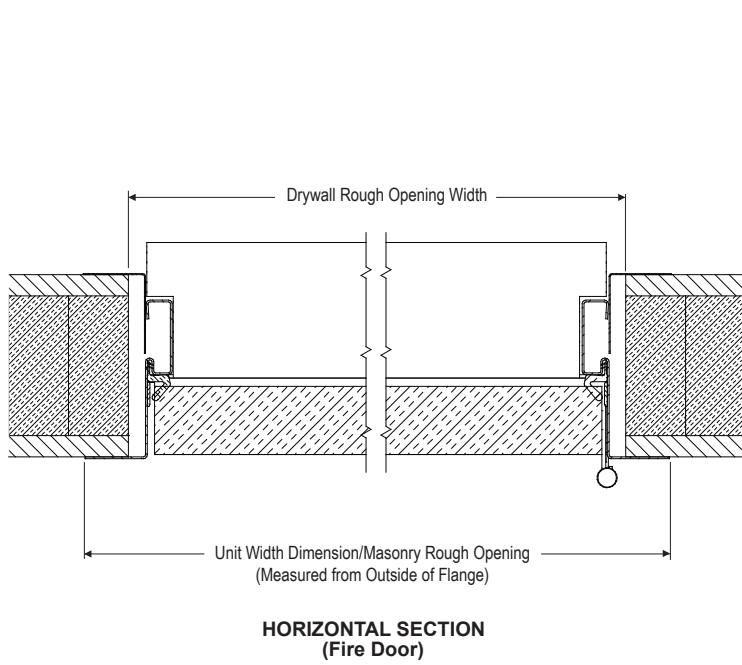

Single

Hinged Clear Opening Heights

Door Panel Height	Composite Clear Opening Height Inswing	Basic Fixed Clear Opening Height Inswing	Aluminum Clear Opening Height Outswing	Composite Clear Opening Height Outswing
6/6	76-3/4"	76-9/16"	75-13/16"	75-7/8"
6/8	79-1/16"	78-15/16"	78-1/8"	78-1/4"
7/0	83-1/16"	82-15/16"	82-1/8"	82-1/4"
8/0	95-1/16"	94-15/16"	N/A	94-1/4"