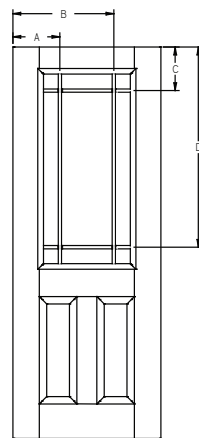

GBG - Lip Lite - 8'0" Half Lite - 9 Lite Prairie

Panel	Glass	A	B	C	D
2/8	22 x 47	9-3/8"	22-7/16"	10-5/8"	48-3/4"
2/10	22 x 47	10-3/8"	23-7/16"	10-5/8"	48-3/4"
3/0	22 x 47	11-3/8"	24-7/16"	10-5/8"	48-3/4"

All dimensions shown are to the center of the muntin.