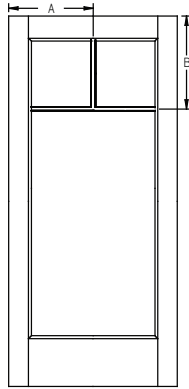

6/8 Flush-Glazed Grille Locations

GBG/SDL - Flush-Glazed - Smooth-Star - 6'8" Full Lite Craftsman - 2W1H

Panel	Glass	A	B
2/0	14 x 64	11-7/8"	20-3/16"
2/6	20 x 64	14-7/8"	20-1/8"
2/8	20 x 64	15-7/8"	20-1/8"
2/10	25 x 64	16-7/8"	20-1/8"
3/0	25 x 64	17-7/8"	20-1/8"

GBG/SDL - Flush-Glazed - Fiber Classic - 6'8" Full Lite Craftsman - 2W1H

Panel	Glass	A	B
2/0	14 x 64	11-7/8"	20-3/16"
2/6	20 x 64	14-7/8"	20-5/16"
2/8	20 x 64	15-7/8"	20-5/16"
2/10	25 x 64	16-7/8"	20-5/16"
3/0	27 x 64	17-7/8"	20-5/16"