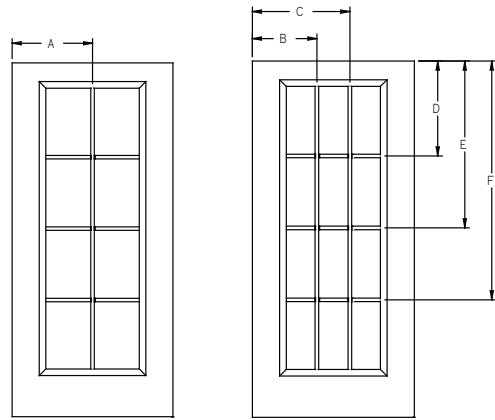

GBG - Lip Lite - 6'8" Full Lite - 3W4H and 2W4H

Panel	Glass	A	B	C	D	E	F
2/4	16 x 64	13-7/8"	11-1/4"	16-9/16"	21-3/16"	37-3/16"	53-3/16"
2/6	20 x 64	14-7/8"	11-9/16"	18-1/4"	21-1/8"	37-1/8"	53-1/8"
2/8	22 x 64	15-7/8"	12-1/4"	19-9/16"	21-1/8"	37-1/8"	53-1/8"
2/10	22 x 64	16-7/8"	13-1/4"	20-9/16"	21-1/8"	37-1/8"	53-1/8"
3/0	22 x 64	17-7/8"	14-1/4"	21-9/16"	21-1/8"	37-1/8"	53-1/8"