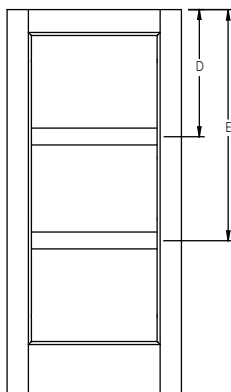

SDL Flat 3-1/2" - Flush-Glazed - Smooth-Star - 6'8" Full Lite - 1W3H

Panel	Glass	A	B	C	D	E
2/6	20 x 64	-	-	-	25-5/8"	47-13/16"
2/8	20 x 64	-	-	-	25-5/8"	47-13/16"
2/10	25 x 64	-	-	-	25-5/8"	47-13/16"
3/0	25 x 64	-	-	-	25-5/8"	47-13/16"

SDL Flat 3-1/2" - Flush-Glazed - Fiber Classic - 6'8" Full Lite - 1W3H

Panel	Glass	A	B	C	D	E
2/6	20 x 64	-	-	-	25-13/16"	48"
2/8	20 x 64	-	-	-	25-13/16"	48"
*2/10	25 x 64	-	-	-	25-13/16"	48"
3/0	27 x 64	-	-	-	25-13/16"	48-1/16"

*Only available in 6/6