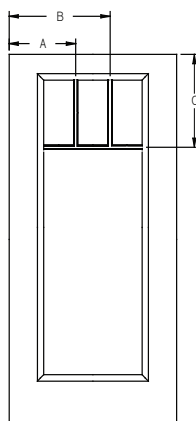

GBG/SDL - Lip Lite - 6'8" Full Lite Craftsman - 3W1H

Panel	Glass	A	B	C
2/4	16 x 64	11-3/16"	16-5/8"	19-15/16"
2/6	20 x 64	11-1/2"	18-5/16"	19-15/16"
2/8	22 x 64	12-3/16"	19-5/8"	19-15/16"
2/10	22 x 64	13-3/16"	20-5/8"	19-15/16"
3/0	22 x 64	14-3/16"	21-5/8"	19-15/16"