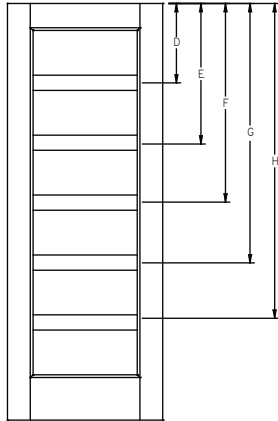

SDL Flat 3-1/2" - Flush-Glazed - Smooth-Star - 8'0" Full Lite - 1W5H

Panel	Glass	A	B	C	D	E	F	G
2/6	20 x 64	-	-	-	16-3/4"	30-1/16"	43-3/8"	56-11/16"
2/8	20 x 64	-	-	-	16-3/4"	30-1/16"	43-3/8"	56-11/16"
2/10	25 x 64	-	-	-	16-3/4"	30-1/16"	43-3/8"	56-11/16"
3/0	25 x 64	-	-	-	16-3/4"	30-1/16"	43-3/8"	56-11/16"

SDL Flat 3-1/2" - Flush-Glazed - Fiber Classic - 8'0" Full Lite - 1W5H

Panel	Glass	A	B	C	D	E	F	G
2/6	20 x 64	-	-	-	16-15/16"	30-1/4"	43-9/16"	56-7/8"
2/8	20 x 64	-	-	-	16-15/16"	30-1/4"	43-9/16"	56-7/8"
*2/10	25 x 64	-	-	-	16-15/16"	30-1/4"	43-9/16"	56-7/8"
3/0	27 x 64	-	-	-	16-15/16"	30-1/4"	43-5/8"	56-15/16"

*Only available in 6/6.