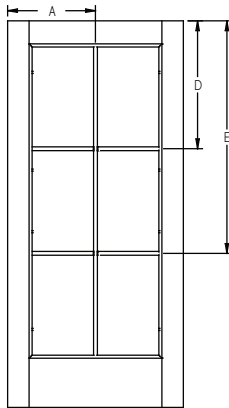

GBG - Flush-Glazed - Smooth-Star - 6'8" Full Lite - 2W3H

Panel	Glass	A	B	C	D	E
2/6	20 x 64	14-7/8"	-	-	26"	47-7/16"
2/8	20 x 64	15-7/8"	-	-	26"	47-7/16"
2/10	25 x 64	16-7/8"	-	-	26"	47-7/16"
3/0	25 x 64	17-7/8"	-	-	26"	47-7/16"

GBG - Flush-Glazed - Fiber Classic - 6'8" Full Lite - 2W3H

Panel	Glass	A	B	C	D	E
2/6	20 x 64	14-7/8"	-	-	26-3/16"	47-5/8"
2/8	20 x 64	15-7/8"	-	-	26-3/16"	47-5/8"
*2/10	25 x 64	16-7/8"	-	-	26-3/16"	47-5/8"
3/0	27 x 64	17-7/8"	-	-	26-3/16"	47-11/16"

*Only available in 6/6.