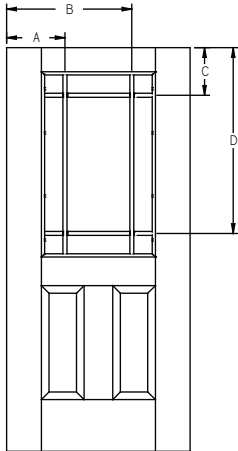

GBG - Flush-Glazed - Smooth-Star - 6'8" Half Lite - 9 Lite Prairie

Panel	Glass	A	B	C	D
2/6	22 x 36	8-3/16"	21-5/8"	8-15/16"	36-3/8"
2/8	22 x 36	9-3/16"	22-5/8"	8-15/16"	36-3/8"
3/0	22 x 36	11-3/16"	24-5/8"	8-15/16"	36-3/8"

GBG - Flush-Glazed - Fiber Classic - 6'8" Half Lite - 9 Lite Prairie

Panel	Glass	A	B	C	D
2/6	22 x 36	8-3/16"	21-5/8"	9-3/16"	36-5/8"
2/8	22 x 36	9-3/16"	22-5/8"	9-3/16"	36-5/8"
3/0	22 x 36	11-3/16"	24-5/8"	9-3/16"	36-5/8"

All dimensions shown are to the center of the muntin.