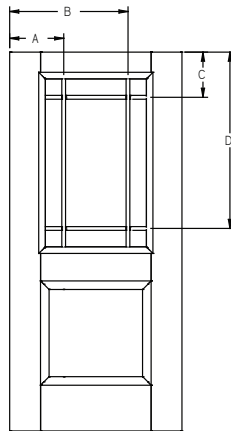

GBG - Lip Lite - 6'8" Half Lite - 9 Lite Prairie

Panel	Glass	A	B	C	D
2/6	20 x 36	9-3/8"	20-7/16"	9-9/16"	36-11/16"
2/8	22 x 36	9-3/8"	22-7/16"	9-9/16"	36-5/8"
2/10	22 x 36	10-3/8"	23-7/16"	9-9/16"	36-5/8"
3/0	22 x 36	11-3/8"	24-7/16"	9-9/16"	36-5/8"