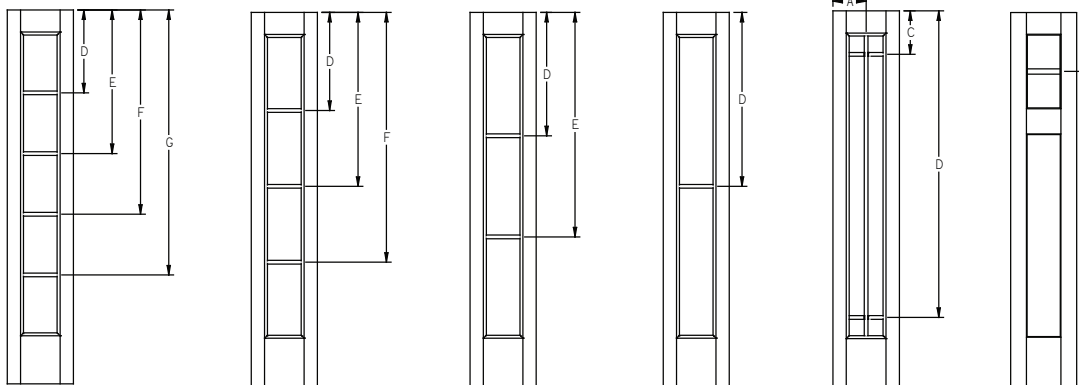

GBG/SDL - Flush-Glazed - Smooth-Star - 6'8" Full Lite Sidelite - 1W5H

Panel	Glass	A	B	C	D	E	F	G
12	7 x 64	-	-	-	17-9/16"	30-5/16"	43-1/8"	55-15/16"
14	7 x 64	-	-	-	17-9/16"	30-5/16"	43-1/8"	55-15/16"

GBG/SDL - Flush-Glazed - Fiber Classic - 6'8" Full Lite Sidelite - 1W5H

Panel	Glass	A	B	C	D	E	F	G
12	8 x 64	-	-	-	17-5/8"	30-1/2"	43-5/16"	56-3/16"
14	8 x 64	-	-	-	17-5/8"	30-1/2"	43-5/16"	56-3/16"

Wood Grilles - Flush-Glazed - Fiber Classic - 6'8" Full Lite Sidelite - 1W5H

Panel	Glass	A	B	C	D	E	F	G
12"	8 x 64	-	-	-	17-13/16"	30-9/16"	43-1/4"	56"
14"	8 x 64	-	-	-	17-13/16"	30-9/16"	43-1/4"	56"

GBG - Flush-Glazed - Smooth-Star - 6'8" Full Lite Sidelite - 1W4H

Panel	Glass	A	B	C	D	E	F
12	7 x 64	-	-	-	20-3/4"	36-3/4"	52-3/4"
14	7 x 64	-	-	-	20-3/4"	36-3/4"	52-3/4"

GBG - Flush-Glazed - Fiber Classic - 6'8" Full Lite Sidelite - 1W4H

Panel	Glass	A	B	C	D	E	F
12	8 x 64	-	-	-	20-13/16"	36-15/16"	53"
14	8 x 64	-	-	-	20-13/16"	36-15/16"	53"

GBG - Flush-Glazed - Smooth-Star - 6'8" Full Lite Sidelite - 1W3H

Panel	Glass	A	B	C	D	E
12	7 x 64	-	-	-	26-1/16"	47-3/8"
14	7 x 64	-	-	-	26-1/16"	47-3/8"

GBG - Flush-Glazed - Fiber Classic - 6'8" Full Lite Sidelite - 1W3H

Panel	Glass	A	B	C	D	E
12	8 x 64	-	-	-	26-3/16"	47-5/8"
14	8 x 64	-	-	-	26-3/16"	47-5/8"

GBG - Flush-Glazed - Smooth-Star - 6'8" Full Lite Sidelite - 1W2H

Panel	Glass	A	B	C	D
12	7 x 64	-	-	-	36-3/4"
14	7 x 64	-	-	-	36-3/4"

GBG - Flush-Glazed - Fiber Classic - 6'8" Full Lite Sidelite - 1W2H

Panel	Glass	A	B	C	D
12	8 x 64	-	-	-	36-15/16"
14	8 x 64	-	-	-	36-15/16"

GBG - Flush-Glazed - Smooth-Star - 6'8" Full Lite Sidelite - 6 Lite Prairie

Panel	Glass	A	B	C	D
12	7 x 64	6"	-	9-3/16"	64-5/16"
14	7 x 64	7"	-	9-3/16"	64-5/16"

GBG - Flush-Glazed - Fiber Classic - 6'8" Full Lite Sidelite - 6 Lite Prairie

Panel	Glass	A	B	C	D
12	8 x 64	6"	-	9-3/16"	64-5/8"
14	8 x 64	7"	-	9-3/16"	64-5/8"

SDL - Flush-Glazed - Smooth-Star - 6'8" Craftsman Shaker Sidelite - 1W2H

Panel	Glass	A
12	8 x 16	11-13/16"
14	8 x 16	11-13/16"

All dimensions shown are to the center of the muntin.