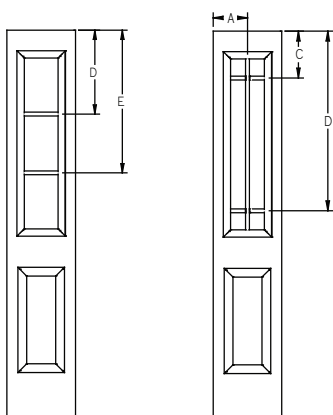

GBG/SDL - Lip Lite - 6'8" Half Lite Sidelite - 1W3H

Panel	Glass	A	B	C	D	E
12"	8 x 36	-	-	-	17-1/8"	29-1/8"
14"	8 x 36	-	-	-	17-1/8"	29-1/8"

Wood Grilles - Lip Lite - 6'8" Half Lite Sidelite - 1W3H

Panel Size	Glass	A	B	C	D	E
12"	8 x 36	-	-	-	17-1/4"	28-15/16"
14"	8 x 36	-	-	-	17-1/4"	28-15/16"

Fixed Grilles - Lip Lite - 6'8" Half Lite Sidelite - 1W3H

Panel	Glass	A	B	C	D	E
12"	8 x 36	-	-	-	17-1/8"	29-1/16"
14"	8 x 36	-	-	-	17-1/8"	29-1/16"

GBG - Lip Lite - 6'8" Half Lite Sidelite - 6 Lite Prairie

Panel	Glass	A	B	C	D
12"	8 x 36	6"	-	9-9/16"	36-11/16"
14"	8 x 36	7"	-	9-9/16"	36-11/16"