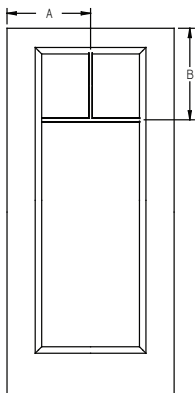

6/8 Lip Lite Grille Locations

GBG/SDL - Lip Lite - 6'8" Full Lite Craftsman - 2W1H

Panel	Glass	A	B
2/4	16 x 64	13-7/8"	19-15/16"
2/6	20 x 64	14-7/8"	19-15/16"
2/8	22 x 64	15-7/8"	19-15/16"
2/10	22 x 64	16-7/8"	19-15/16"
3/0	22 x 64	17-7/8"	19-15/16"