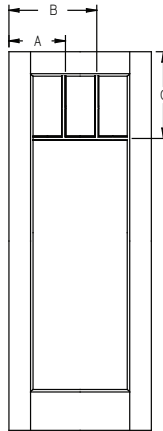

GBG/SDL - Flush-Glazed - Smooth-Star - 8'0" Full Lite Craftsman - 3W1H

Panel	Glass	A	B	C
2/0	14 x 80	10-1/16"	13-3/4"	21-1/8"
2/6	21 x 80	11-3/8"	18-7/16"	21-1/8"
2/8	21 x 80	12-3/8"	19-7/16"	21-1/8"
2/10	25 x 80	12-3/4"	21-1/16"	21-1/8"
3/0	25 x 80	13-3/4"	22-1/16"	21-1/8"

GBG/SDL - Flush-Glazed - Fiber Classic - 8'0" Full Lite Craftsman - 3W1H

Panel	Glass	A	B	C
2/0	14 x 80	10-1/16"	13-3/4"	21-1/8"
2/6	21 x 80	11-3/8"	18-7/16"	21-1/8"
2/8	21 x 80	12-3/8"	19-7/16"	21-1/8"
2/10	25 x 80	12-3/4"	21-1/16"	21-1/8"
3/0	25 x 80	13-3/4"	22-1/16"	21-1/8"