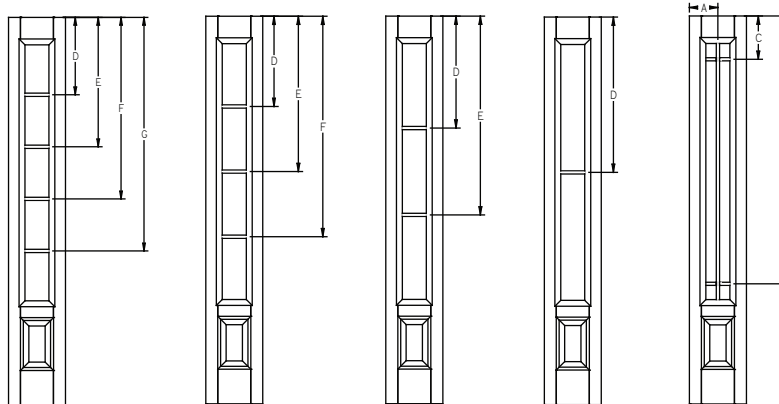

GBG/SDL - Lip Lite - 8'0" 3/4 Lite Sidelite - 1W5H

Panel	Glass	A	B	C	D	E	F	G
12"	7 x 64	-	-	-	19"	31-13/16"	44-9/16"	57-3/8"
14"	7 x 64	-	-	-	19"	31-13/16"	44-9/16"	57-3/8"

Wood Grilles - Lip Lite - 8'0" 3/4 Lite Sidelite - 1W5H

Panel	Glass	A	B	C	D	E	F	G
12"	7 x 64	-	-	-	19-5/16"	31-7/8"	44-1/2"	57-1/16"
14"	7 x 64	-	-	-	19-5/16"	31-7/8"	44-1/2"	57-1/16"

Fixed Grilles - Lip Lite - 8'0" 3/4 Lite Sidelite - 1W5H

Panel	Glass	A	B	C	D	E	F	G
12"	7 x 64	-	-	-	19-1/16"	31-13/16"	44-9/16"	57-5/16"
14"	7 x 64	-	-	-	19-1/16"	31-13/16"	44-9/16"	57-5/16"

GBG - Lip Lite - 8'0" 3/4 Lite Sidelite - 1W4H

Panel	Glass	A	B	C	D	E	F
12"	7 x 64	-	-	-	22-3/16"	38-3/16"	54-3/16"
14"	7 x 64	-	-	-	22-3/16"	38-3/16"	54-3/16"

GBG - Lip Lite - 8'0" 3/4 Lite Sidelite - 1W3H

Panel	Glass	A	B	C	D	E
12"	7 x 64	-	-	-	27-1/2"	48-7/8"
14"	7 x 64	-	-	-	27-1/2"	48-7/8"

GBG - Lip Lite - 8'0" 3/4 Lite Sidelite - 1W2H

Panel	Glass	A	B	C	D
12"	7 x 64	-	-	-	38-3/16"
14"	7 x 64	-	-	-	38-3/16"

GBG - Lip Lite - 8'0" 3/4 Lite Sidelite - 6 Lite Prairie

Panel	Glass	A	B	C	D
12"	7 x 64	6"	-	10-5/8"	65-3/4"
14"	7 x 64	7"	-	10-5/8"	65-3/4"

All dimensions shown are to the center of the muntin.