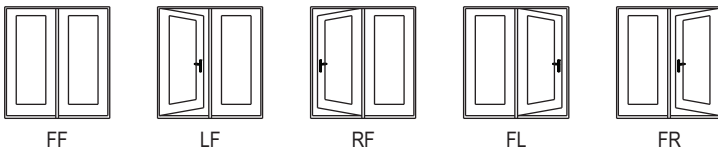

Unit and Rough Opening Sizing

Double - Wide Mullion - 6/6, 6/8, 7/0, 8/0

Double - Inswing - Wide Mullion

Brickmould Dim.		53 1/2"	61 1/2"	65 1/2"	69 1/2"	73 1/2"	77 1/2"	
Rough Opening		51 3/4"	59 3/4"	63 3/4"	67 3/4"	71 3/4"	75 3/4"	
Unit Dimension		51"	59"	63"	67"	71"	75"	
80 1/2" 79 3/4" 79 1/4"	6/6							80 1/8" 79 1/8"
	6/8							82 7/16" 81 5/8"
	7/0							86 7/8" 85 5/8"
	8/0							98 7/8" 97 5/8"
		51"	59"	63"	67"	71"	75"	Unit Dim.
		51 3/4"	59 3/4"	63 3/4"	67 3/4"	71 3/4"	75 3/4"	Rough Opening
		54"	62"	66"	70"	74"	78"	Brickmould Dim.

Double - Outswing - Wide Mullion

Hand Designations	
(Viewed from the exterior)	
F	Fixed Panel
L	Left Hand
R	Right Hand

Inswing