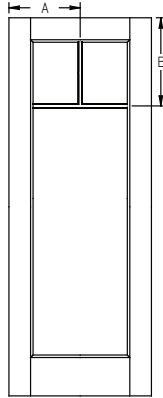

8/0 Flush-Glazed Grille Locations

GBG/SDL - Flush-Glazed - Smooth-Star - 8'0" Full Lite Craftsman - 2W1H

Panel	Glass	A	B
2/0	14 x 80	11-7/8"	21-1/8"
2/6	21 x 80	14-7/8"	21-1/8"
2/8	21 x 80	15-7/8"	21-1/8"
2/10	25 x 80	16-7/8"	21-1/8"
3/0	25 x 80	17-7/8"	21-1/8"

GBG/SDL - Flush-Glazed - Fiber Classic - 8'0" Full Lite Craftsman - 2W1H

Panel	Glass	A	B
2/0	14 x 80	11-7/8"	21-1/8"
2/6	21 x 80	14-7/8"	21-1/8"
2/8	21 x 80	15-7/8"	21-1/8"
2/10	25 x 80	16-7/8"	21-1/8"
3/0	25 x 80	17-7/8"	21-1/8"