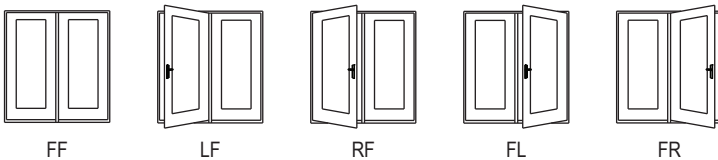

Unit and Rough Opening Sizing

Double - Wide Mullion - 6/6, 6/8, 7/0, 8/0

Double - Inswing - Wide Mullion

Brickmould Dim.		53 1/2"	61 1/2"	65 1/2"	69 1/2"	73 1/2"	77 1/2"	
Rough Opening		51 3/4"	59 3/4"	63 3/4"	67 3/4"	71 3/4"	75 3/4"	
Unit Dimension		51"	59"	63"	67"	71"	75"	
80 1/2" 79 3/4" 79 1/4"	6/6							80 1/8" 79 1/8"
	6/8							82 7/16" 81 5/8"
	7/0							86 7/8" 85 5/8"
	8/0							98 7/8" 97 5/8"
		51"	59"	63"	67"	71"	75"	Unit Dim.
		51 3/4"	59 3/4"	63 3/4"	67 3/4"	71 3/4"	75 3/4"	Rough Opening
		54"	62"	66"	70"	74"	78"	Brickmould Dim.

Double - Outswing - Wide Mullion

Hand Designations	
(Viewed from the exterior)	
F	Fixed Panel
L	Left Hand
R	Right Hand

Inswing

Outswing