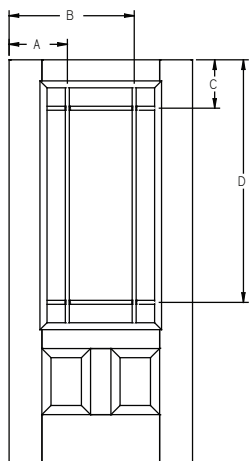

GBG - Lip Lite - 6'8" 3/4 Lite - 9 Lite Prairie

Panel	Glass	A	B	C	D
2/8	22 x 47	9-3/8"	22-7/16"	9-9/16"	47-5/8"
2/10	22 x 47	10-3/8"	23-7/16"	9-9/16"	47-5/8"
3/0	22 x 47	11-3/8"	24-7/16"	9-9/16"	47-5/8"

All dimensions shown are to the center of the muntin.