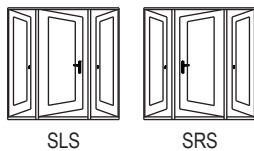

Unit and Rough Opening Sizing

Single with 2-14" Venting Sidelites - Wide Mullion - 6/6, 6/8, 8/0

Single with Venting Sidelites - Wide Mullion

Brickmould Dim.	63 7/16"	65 7/16"	67 7/16"	69 7/16"	71 7/16"
Rough Opening	61 11/16"	63 11/16"	65 11/16"	67 11/16"	69 11/16"
Unit Dimension	60 15/16"	62 15/16"	64 15/16"	66 15/16"	68 15/16"

*Outswing not available.

Hand Designations	
(Viewed from the exterior)	
L	Left Hand
R	Right Hand
S	Sidelite

Inswing