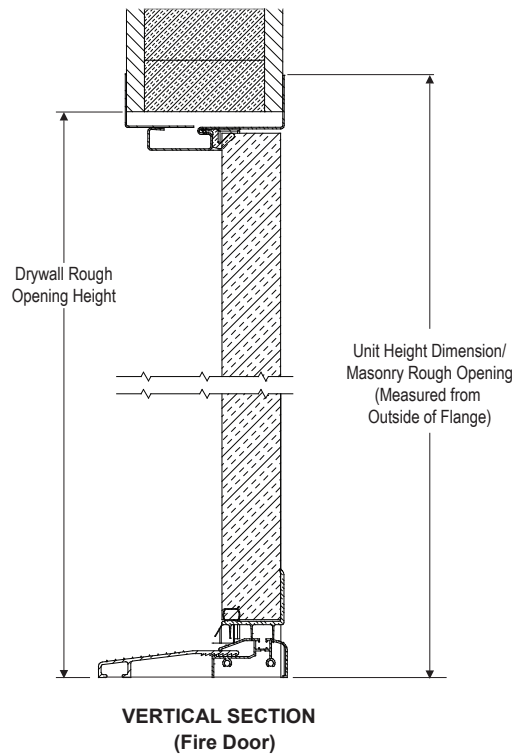

Single

Hinged Clear Opening Heights

Door Panel Height	Composite Clear Opening Height Inswing	Basic Fixed Clear Opening Height Inswing	Aluminum Clear Opening Height Outswing	Composite Clear Opening Height Outswing
6/6	76-3/4"	76-9/16"	75-13/16"	75-7/8"
6/8	79-1/16"	78-15/16"	78-1/8"	78-1/4"
7/0	83-1/16"	82-15/16"	82-1/8"	82-1/4"
8/0	95-1/16"	94-15/16"	N/A	94-1/4"