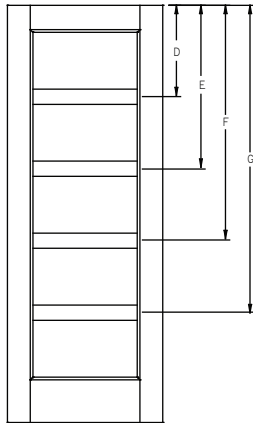

SDL Flat 3-1/2" - Flush-Glazed - Smooth-Star - 8'0" Full Lite - 1W4H

Panel	Glass	A	B	C	D	E	F
2/6	20 x 64	-	-	-	20-1/16"	36-3/4"	53-3/8"
2/8	20 x 64	-	-	-	20-1/16"	36-3/4"	53-3/8"
2/10	25 x 64	-	-	-	20-1/16"	36-3/4"	53-3/8"
3/0	25 x 64	-	-	-	20-1/16"	36-3/4"	53-3/8"

SDL Flat 3-1/2" - Flush-Glazed - Fiber Classic - 8'0" Full Lite - 1W4H

Panel	Glass	A	B	C	D	E	F
2/6	20 x 64	-	-	-	20-1/4"	36-15/16"	53-9/16"
2/8	20 x 64	-	-	-	20-1/4"	36-15/16"	53-9/16"
*2/10	25 x 64	-	-	-	20-1/4"	36-15/16"	53-9/16"
3/0	27 x 64	-	-	-	20-1/4"	36-15/16"	53-5/8"

*Only available in 6/6.