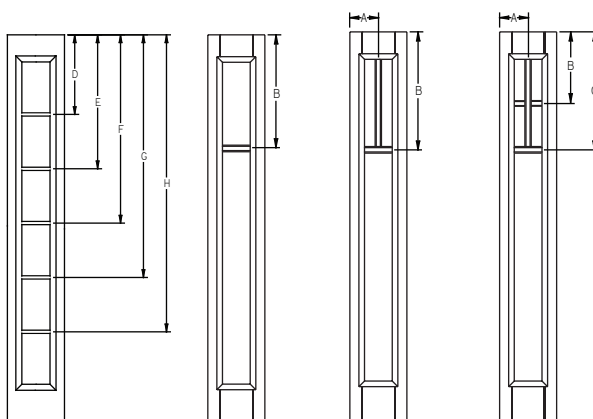

All dimensions shown are to the center of the muntin.

GBG/SDL - Lip Lite - 8'0" Full Lite Sidelite - 1W6H

Panel	Glass	A	B	C	D	E	F	G	H
12"	7 x 80	-	-	-	19-5/8"	33"	46-5/16"	59-5/8"	73"
14"	7 x 80	-	-	-	19-5/8"	33"	46-5/16"	59-5/8"	73"