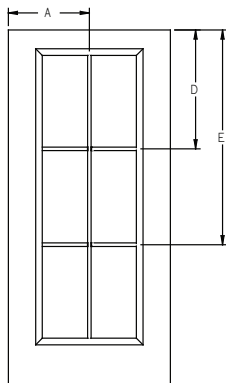

GBG - Lip Lite - 6'8" Full Lite - 2W3H

Panel	Glass	A	B	C	D	E
2/4	16 x 64	13-7/8"	-	-	26-1/2"	47-7/8"
2/6	20 x 64	14-7/8"	-	-	26-7/16"	47-3/4"
2/8	22 x 64	15-7/8"	-	-	26-7/16"	47-3/4"
2/10	22 x 64	16-7/8"	-	-	26-7/16"	47-3/4"
3/0	22 x 64	17-7/8"	-	-	26-7/16"	47-3/4"

All dimensions shown are to the center of the muntin.