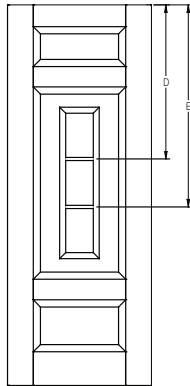

Panel	Glass	A	B	C	D
2/8	22 x 47	9-3/8"	22-7/16"	25-9/16"	63-11/16"
2/10	22 x 47	10-3/8"	23-7/16"	25-9/16"	63-11/16"
3/0	22 x 47	11-3/8"	24-7/16"	25-9/16"	63-11/16"

All dimensions shown are to the center of the muntin.