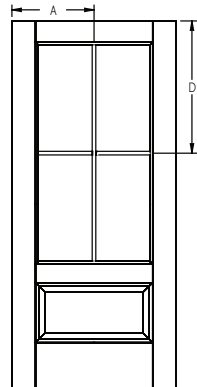

GBG/SDL - Flush-Glazed - Smooth-Star - 6'8" 3/4 Lite - 2W2H

Panel	Glass	A	B	C	D
2/6	21 x 48	14-7/8"	-	-	28-5/8"
2/8	21 x 48	15-7/8"	-	-	28-5/8"
2/10	25 x 48	16-7/8"	-	-	28-5/8"
3/0	25 x 48	17-7/8"	-	-	28-5/8"