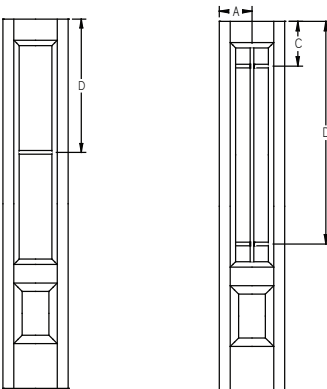

GBG - Flush-Glazed - Smooth-Star - 6'8" 3/4 Lite Sidelite - 1W2H

Panel	Glass	A	B	C	D
12	8 x 47	-	-	-	28-5/8"
14	8 x 47	-	-	-	28-5/8"

GBG - Flush-Glazed - Smooth-Star - 6'8" 3/4 Lite Sidelite - 6 Lite Prairie

Panel	Glass	A	B	C	D
12	8 x 47	6"	-	9-5/8"	47-5/8"
14	8 x 47	7"	-	9-5/8"	47-5/8"

All dimensions shown are to the center of the muntin.