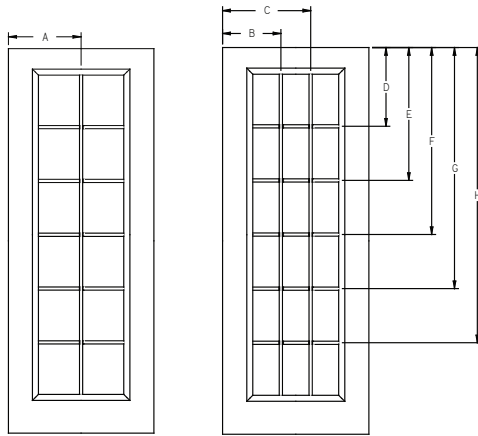

GBG - Lip Lite - 6'8" 3/4 Lite Sidelite - 1W3H

Panel	Glass	A	B	C	D	E
12"	8 x 47	-	-	-	20-3/4"	36-3/8"
14"	8 x 47	-	-	-	20-3/4"	36-3/8"

GBG - Lip Lite - 6'8" 3/4 Lite Sidelite - 1W2H

Panel	Glass	A	B	C	D
12"	8 x 47	-	-	-	28-9/16"
14"	8 x 47	-	-	-	28-9/16"

GBG - Lip Lite - 6'8" 3/4 Lite Sidelite - 6 Lite Prairie

Panel	Glass	A	B	C	D
12"	8 x 47	6"	-	9-9/16"	47-11/16"
14"	8 x 47	7"	-	9-9/16"	47-11/16"

All dimensions shown are to the center of the muntin.

8/0 Lip Lite Grille Locations