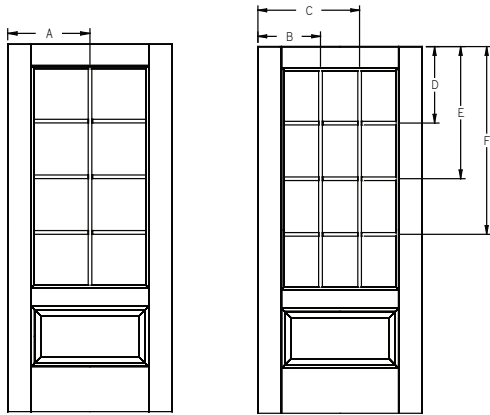

6/8 Flush-Glazed Grille Locations

GBG/SDL - Flush-Glazed - Smooth-Star - 6'8" 3/4 Lite - 3W4H and 2W4H‡

Panel	Glass	A	B	C	D	E	F
2/6	21 x 48	14-7/8"	12-11/16"	21-1/8"	16-5/8"	28-5/8"	40-5/8"
2/8	21 x 48	15-7/8"	13-11/16"	22-1/8"	16-5/8"	28-5/8"	40-5/8"
2/10	25 x 48	16-7/8"	12-11/16"	21-1/8"	16-9/16"	28-5/8"	40-5/8"
3/0	25 x 48	17-7/8"	13-11/16"	22-1/8"	16-9/16"	28-5/8"	40-5/8"

‡SDL not available in 2W4H configuration.