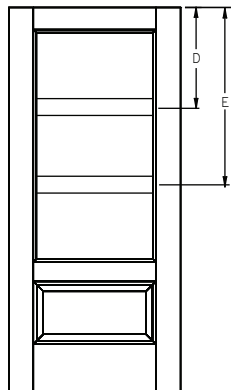

SDL Flat 3-1/2" - Flush-Glazed - Smooth-Star - 6'8" 3/4 Lite - 1W3H

Panel	Glass	A	B	C	D	E
2/6	20 x 64	-	-	-	20-1/4"	37"
2/8	20 x 64	-	-	-	20-1/4"	37"
2/10	25 x 47	-	-	-	20-3/16"	37"
3/0	25 x 47	-	-	-	20-3/16"	37"

All dimensions shown are to the center of the muntin.