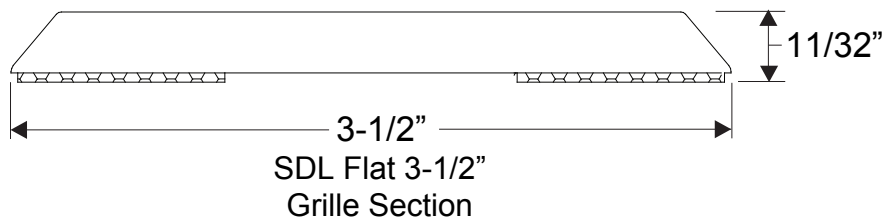

**HORIZONTAL SECTION
OUTSWING - FIXED/FIXED**

HORIZONTAL SECTION

Unit and Rough Opening Sizing

**HORIZONTAL SECTION
OUTSWING - SINGLE
(R shown)**

**HORIZONTAL SECTION
OUTSWING - DOUBLE w/MULLION
(LF shown)**

**HORIZONTAL SECTION
OUTSWING - TRIPLE
(LFF shown)**

**HORIZONTAL SECTION
OUTSWING - TRIPLE
(FRF shown)**

**HORIZONTAL SECTION
OUTSWING - TRIPLE
(FFR shown)**

6/8 Lip Lite Grille Locations

GBG/SDL - Lip Lite - 6'8" Full Lite - 3W5H and 2W5H