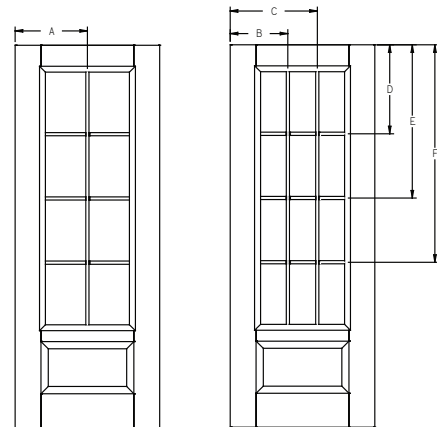

GBG - Lip Lite - 8'0" 3/4 Lite - 3W4H and 2W4H

Panel	Glass	A	B	C	D	E	F
2/8	22 x 64	15-7/8"	12-1/4"	19-9/16"	22-3/16"	38-3/16"	54-3/16"
2/10	22 x 64	16-7/8"	13-1/4"	20-9/16"	22-3/16"	38-3/16"	54-3/16"
3/0	22 x 64	17-7/8"	14-1/4"	21-9/16"	22-3/16"	38-3/16"	54-3/16"

All dimensions shown are to the center of the muntin.