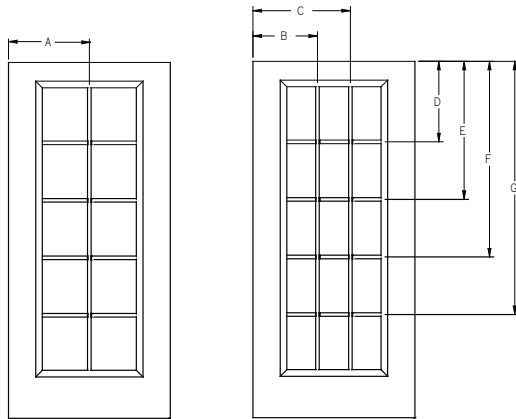

**HORIZONTAL SECTION
OUTSWING - FIXED/FIXED**

HORIZONTAL SECTION

Unit and Rough Opening Sizing

**HORIZONTAL SECTION
OUTSWING - SINGLE
(R shown)**

**HORIZONTAL SECTION
OUTSWING - DOUBLE w/MULLION
(LF shown)**

**HORIZONTAL SECTION
OUTSWING - TRIPLE
(LFF shown)**

**HORIZONTAL SECTION
OUTSWING - TRIPLE
(FRF shown)**

**HORIZONTAL SECTION
OUTSWING - TRIPLE
(FFR shown)**

6/8 Lip Lite Grille Locations

GBG/SDL - Lip Lite - 6'8" Full Lite - 3W5H and 2W5H