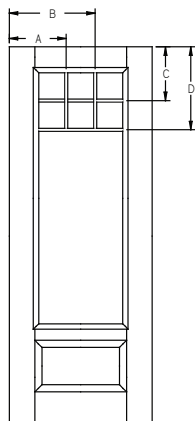

GBG/SDL - Lip Lite - 8'0" 3/4 Lite Craftsman - 3W2H

Panel	Glass	A	B	C	D
2/8	22 x 64	12-3/16"	19-5/8"	13-1/2"	21"
2/10	22 x 64	13-3/16"	20-5/8"	13-1/2"	21"
3/0	22 x 64	14-3/16"	21-5/8"	13-1/2"	21"

All dimensions shown are to the center of the muntin.