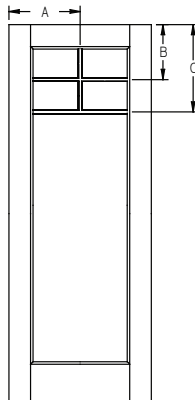

GBG/SDL - Flush-Glazed - Smooth-Star - 8'0" Full Lite Craftsman - 2W2H

Panel	Glass	A	B	C
2/0	14 x 80	11-7/8"	13-5/16"	21-1/8"
2/6	21 x 80	14-7/8"	13-5/16"	21-1/8"
2/8	21 x 80	15-7/8"	13-5/16"	21-1/8"
2/10	25 x 80	16-7/8"	13-5/16"	21-1/8"
3/0	25 x 80	17-7/8"	13-5/16"	21-1/8"

GBG/SDL - Flush-Glazed - Fiber Classic - 8'0" Full Lite Craftsman - 2W2H

Panel	Glass	A	B	C
2/0	14 x 80	11-7/8"	13-5/16"	21-1/8"
2/6	21 x 80	14-7/8"	13-5/16"	21-1/8"
2/8	21 x 80	15-7/8"	13-5/16"	21-1/8"
2/10	25 x 80	16-7/8"	13-5/16"	21-1/8"
3/0	25 x 80	17-7/8"	13-5/16"	21-1/8"