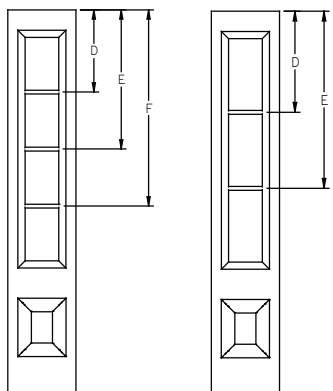

GBG/SDL - Lip Lite - 6'8" 3/4 Lite Sidelite - 1W4H

Panel	Glass	A	B	C	D	E	F
12"	8 x 47	-	-	-	16-13/16"	28-9/16"	40-1/4"
14"	8 x 47	-	-	-	16-13/16"	28-9/16"	40-1/4"

GBG - Lip Lite - 6'8" 3/4 Lite Sidelite - 1W3H

Panel	Glass	A	B	C	D	E
12"	8 x 47	-	-	-	20-3/4"	36-3/8"
14"	8 x 47	-	-	-	20-3/4"	36-3/8"