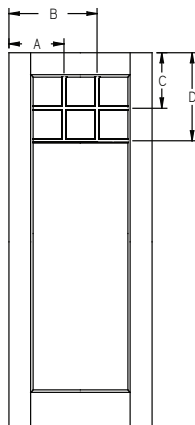

GBG/SDL - Flush-Glazed - Smooth-Star - 8'0" Full Lite Craftsman - 3W2H

Panel	Glass	A	B	C	D
2/0	14 x 80	10-1/16"	13-3/4"	13-5/16"	21-1/8"
2/6	21 x 80	11-3/8"	18-7/16"	13-5/16"	21-1/8"
2/8	21 x 80	12-3/8"	19-7/16"	13-5/16"	21-1/8"
2/10	25 x 80	12-3/4"	21-1/16"	13-5/16"	21-1/8"
3/0	25 x 80	13-3/4"	22-1/16"	13-5/16"	21-1/8"

GBG/SDL - Flush-Glazed - Fiber Classic - 8'0" Full Lite Craftsman - 3W2H

Panel	Glass	A	B	C	D
2/0	14 x 80	10-1/16"	13-3/4"	13-5/16"	21-1/8"
2/6	21 x 80	11-3/8"	18-7/16"	13-5/16"	21-1/8"
2/8	21 x 80	12-3/8"	19-7/16"	13-5/16"	21-1/8"
2/10	25 x 80	12-3/4"	21-1/16"	13-5/16"	21-1/8"
3/0	25 x 80	13-3/4"	22-1/16"	13-5/16"	21-1/8"

All dimensions shown are to the center of the muntin.