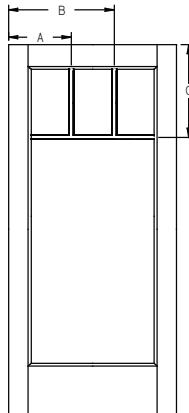

GBG/SDL - Flush-Glazed - Smooth-Star - 6'8" Full Lite Craftsman - 3W1H

Panel	Glass	A	B	C
2/0	14 x 64	9-5/16"	14-1/2"	20-3/16"
2/6	20 x 64	11-3/8"	18-7/16"	20-1/8"
2/8	20 x 64	12-3/8"	19-7/16"	20-1/8"
2/10	25 x 64	12-11/16"	21-1/8"	20-1/8"
3/0	25 x 64	13-11/16"	22-1/8"	20-1/8"

GBG/SDL - Flush-Glazed - Fiber Classic - 6'8" Full Lite Craftsman - 3W1H

Panel	Glass	A	B	C
2/0	14 x 64	9-5/16"	14-1/2"	20-5/16"
2/6	20 x 64	11-3/8"	18-7/16"	20-5/16"
2/8	20 x 64	12-3/8"	19-7/16"	20-5/16"
2/10	25 x 64	12-11/16"	21-1/8"	20-5/16"
3/0	27 x 64	13-3/8"	22-7/16"	20-5/16"