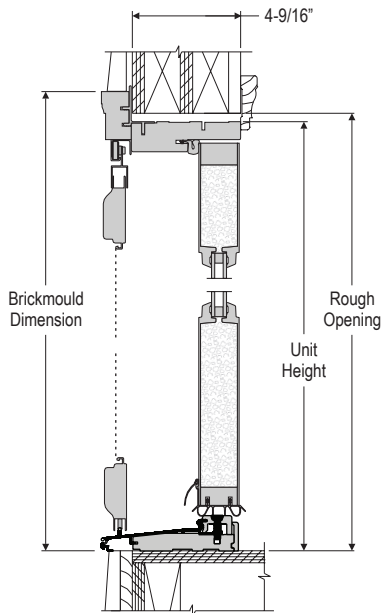

**VERTICAL SECTION
INSWING - DOUBLE/TRIPLE
w/TOP HUNG SCREEN**