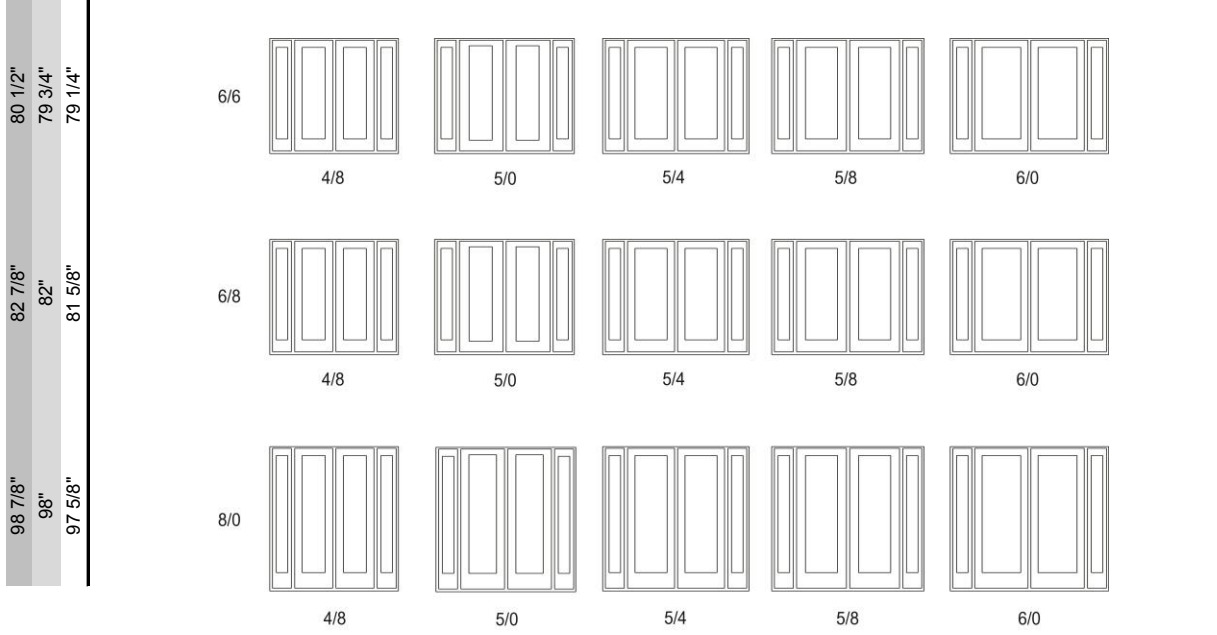

Unit and Rough Opening Sizing

French with 2-14" Venting Sidelites - Wide Mullion 6/6, 6/8, 8/0

French with Venting Sidelites - Wide Mullion

Brickmould Dim.	92 1/8"	96 1/8"	100 1/8"	104 1/8"	108 1/8"
Rough Opening	90 3/8"	94 3/8"	98 3/8"	102 3/8"	106 3/8"
Unit Dimension	89 5/8"	93 5/8"	97 5/8"	101 5/8"	105 5/8"

*Outswing not available.

Hand Designations	
(Viewed from the exterior)	
L	Left Hand
R	Right Hand
A	Astragal
S	Sidelite

Inswing