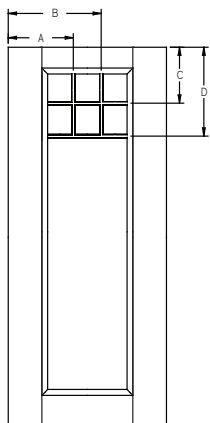

GBG/SDL - Lip Lite - 8'0" Full Lite Craftsman - 3W2H

Panel	Glass	A	B	C	D
2/0	14 x 80	9-1/2"	14-5/16"	13-9/16"	21-1/16"
2/6	20 x 80	11-1/2"	18-5/16"	13-1/2"	21"
2/8	22 x 80	12-3/16"	19-5/8"	13-1/2"	21"
2/10	22 x 80	13-3/16"	20-5/8"	13-1/2"	21"
3/0	22 x 80	14-3/16"	21-5/8"	13-1/2"	21"

All dimensions shown are to the center of the muntin.