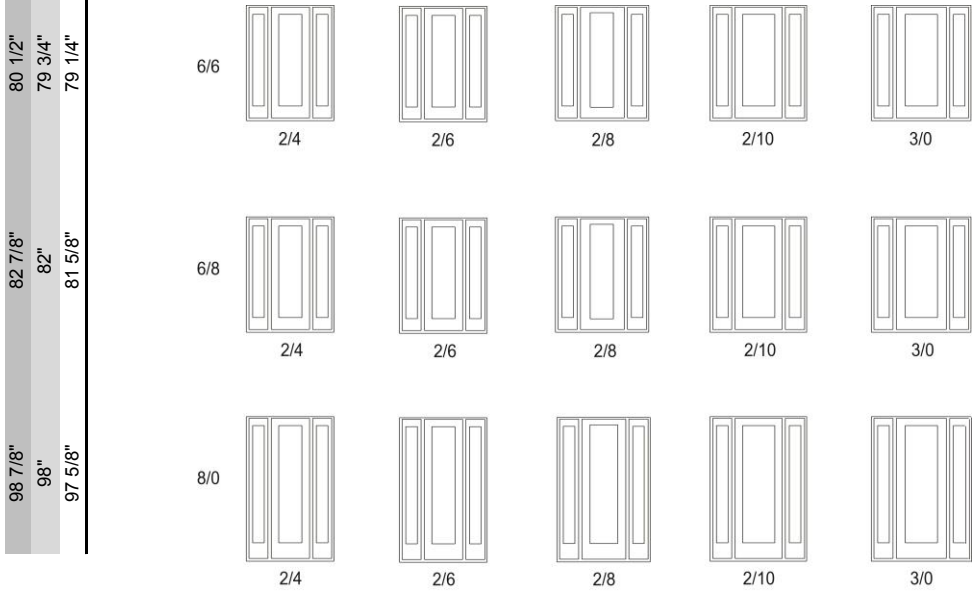

*Outswing not available.

Hand Designations	
<i>(Viewed from the exterior)</i>	
L	Left Hand
R	Right Hand
S	Sidelite

Inswing

Unit and Rough Opening Sizing

Single with 2-14" Venting Sidelites - Wide Mullion - 6/6, 6/8, 8/0