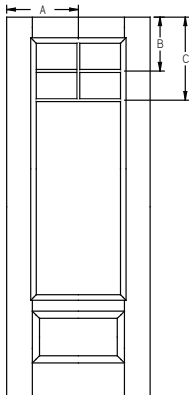

GBG/SDL - Lip Lite - 8'0" 3/4 Lite Craftsman - 2W2H

Panel	Glass	A	B	C
2/8	22 x 64	15-7/8"	13-1/2"	21"
2/10	22 x 64	16-7/8"	13-1/2"	21"
3/0	22 x 64	17-7/8"	13-1/2"	21"