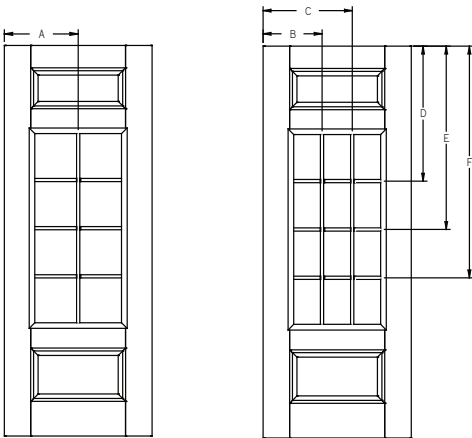

8/0 Lip Lite Grille Locations

GBG/SDL - Lip Lite - 8'0" Half Lite Top and Bottom - 3W4H and 2W4H*

Panel	Glass	A	B	C	D	E	F
2/8	22 x 47	15-7/8"	12-1/4"	19-9/16"	32-7/8"	44-5/8"	56-3/8"
2/10	22 x 47	16-7/8"	13-1/4"	20-9/16"	32-7/8"	44-5/8"	56-3/8"
3/0	22 x 47	17-7/8"	14-1/4"	21-9/16"	32-7/8"	44-5/8"	56-3/8"

*SDL not available in 2W4H configuration.

Wood Grilles - Lip Lite - 8'0" Half Lite Top and Bottom - 3W4H

Panel	Glass	A	B	C	D	E	F
2/8	22 x 47	-	12-3/8"	19-7/16"	33-1/16"	44-5/8"	56-3/16"
2/10	22 x 47	-	13-3/8"	20-7/16"	33-1/16"	44-5/8"	56-3/16"
3/0	22 x 47	-	14-3/8"	21-7/16"	33-1/16"	44-5/8"	56-3/16"