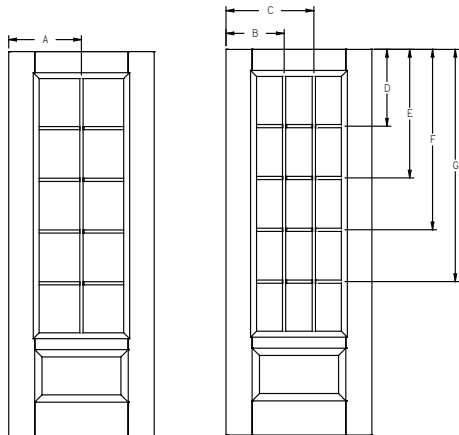

GBG/SDL - Lip Lite - 8'0" 3/4 Lite - 3w5H and 2W5H

Panel	Glass	A	B	C	D	E	F	G
2/8	22 x 64	15-7/8"	12-1/4"	19-9/16"	18-15/16"	31-3/4"	44-9/16"	57-3/8"
2/10	22 x 64	16-7/8"	13-1/4"	20-9/16"	18-15/16"	31-3/4"	44-9/16"	57-3/8"
3/0	22 x 64	17-7/8"	14-1/4"	21-9/16"	18-15/16"	31-3/4"	44-9/16"	57-3/8"

Wood Grilles - Lip Lite - 8'0" 3/4 Lite - 3W5H and 2W5H

Panel	Glass	A	B	C	D	E	F	G
2/8	22 x 64	15-7/8"	12-3/8"	19-7/16"	19-1/4"	31-7/8"	44-7/16"	57-1/16"
2/10	22 x 64	16-7/8"	13-3/8"	20-7/16"	19-1/4"	31-7/8"	44-7/16"	57-1/16"
3/0	22 x 64	17-7/8"	14-3/8"	21-7/16"	19-1/4"	31-7/8"	44-7/16"	57-1/16"

Fixed Grilles - Lip Lite - 8'0" 3/4 Lite - 3W5H and 2W5H

Panel	Glass	A	B	C	D	E	F	G
2/8	22 x 64	15-7/8"	12-1/4"	19-9/16"	19"	31-3/4"	44-9/16"	57-5/16"
2/10	22 x 64	16-7/8"	13-1/4"	20-9/16"	19"	31-3/4"	44-9/16"	57-5/16"
3/0	22 x 64	17-7/8"	14-1/4"	21-9/16"	19"	31-3/4"	44-9/16"	57-5/16"