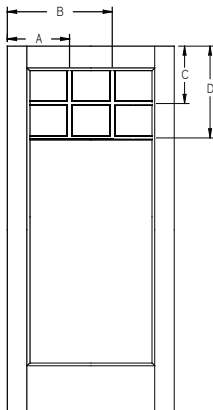

GBG/SDL - Flush-Glazed - Smooth-Star - 6'8" Full Lite Craftsman - 3W2H

Panel	Glass	A	B	C	D
2/0	14 x 64	9-5/16"	14-1/2"	12-7/16"	20-3/16"
2/6	20 x 64	11-3/8"	18-7/16"	12-3/8"	20-1/8"
2/8	20 x 64	12-3/8"	19-7/16"	12-3/8"	20-1/8"
2/10	25 x 64	12-11/16"	21-1/8"	12-3/8"	20-1/8"
3/0	25 x 64	13-11/16"	22-1/8"	12-3/8"	20-1/8"

GBG/SDL - Flush-Glazed - Fiber Classic - 6'8" Full Lite Craftsman - 3W2H

Panel	Glass	A	B	C	D
2/0	14 x 64	9-5/16"	14-1/2"	12-9/16"	20-5/16"
2/6	20 x 64	11-3/8"	18-7/16"	12-1/2"	20-5/16"
2/8	20 x 64	12-3/8"	19-7/16"	12-1/2"	20-5/16"
2/10	25 x 64	12-11/16"	21-1/8"	12-1/2"	20-5/16"
3/0	27 x 64	13-3/8"	22-7/16"	12-1/2"	20-5/16"

All dimensions shown are to the center of the muntin.