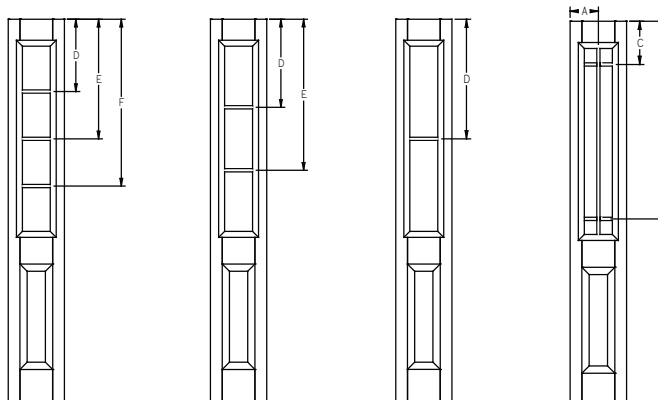

GBG/SDL - Lip Lite - 8'0" Half Lite Sidelite - 1W4H

Panel	Glass	A	B	C	D	E	F
12"	8 x 47	-	-	-	17-7/8"	29-5/8"	41-5/16"
14"	8 x 47	-	-	-	17-7/8"	29-5/8"	41-5/16"

GBG - Lip Lite - 8'0" Half Lite Sidelite - 1W3H

Panel	Glass	A	B	C	D	E
12"	8 x 47	-	-	-	21-13/16"	37-7/16"
14"	8 x 47	-	-	-	21-13/16"	37-7/16"

GBG - Lip Lite - 8'0" Half Lite Sidelite - 1W2H

Panel	Glass	A	B	C	D
12"	8 x 47	-	-	-	29-5/8"
14"	8 x 47	-	-	-	29-5/8"

GBG - Lip Lite - 8'0" Half Lite Sidelite - 6 Lite Prairie

Panel	Glass	A	B	C	D
12"	8 x 47	6"	-	10-5/8"	48-3/4"
14"	8 x 47	7"	-	10-5/8"	48-3/4"

All dimensions shown are to the center of the muntin.