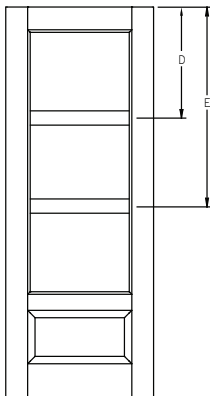

SDL Flat 3-1/2" - Flush-Glazed - Smooth-Star - 8'0" 3/4 Lite - 1W3H

Panel	Glass	A	B	C	D	E
2/6	20 x 64	-	-	-	26-5/8"	48-13/16"
2/8	20 x 64	-	-	-	26-5/8"	48-13/16"
2/10	25 x 64	-	-	-	26-5/8"	48-13/16"
3/0	25 x 64	-	-	-	26-5/8"	48-13/16"

All dimensions shown are to the center of the muntin.