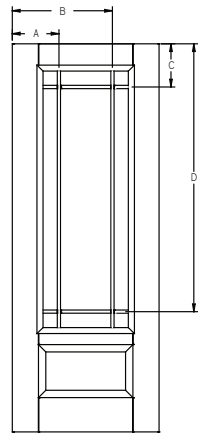

GBG - Lip Lite - 8'0" 3/4 Lite - 9 Lite Prairie

Panel	Glass	A	B	C	D
2/8	22 x 64	9-3/8"	22-7/16"	10-5/8"	65-3/4"
2/10	22 x 64	10-3/8"	23-7/16"	10-5/8"	65-3/4"
3/0	22 x 64	11-3/8"	24-7/16"	10-5/8"	65-3/4"

All dimensions shown are to the center of the muntin.