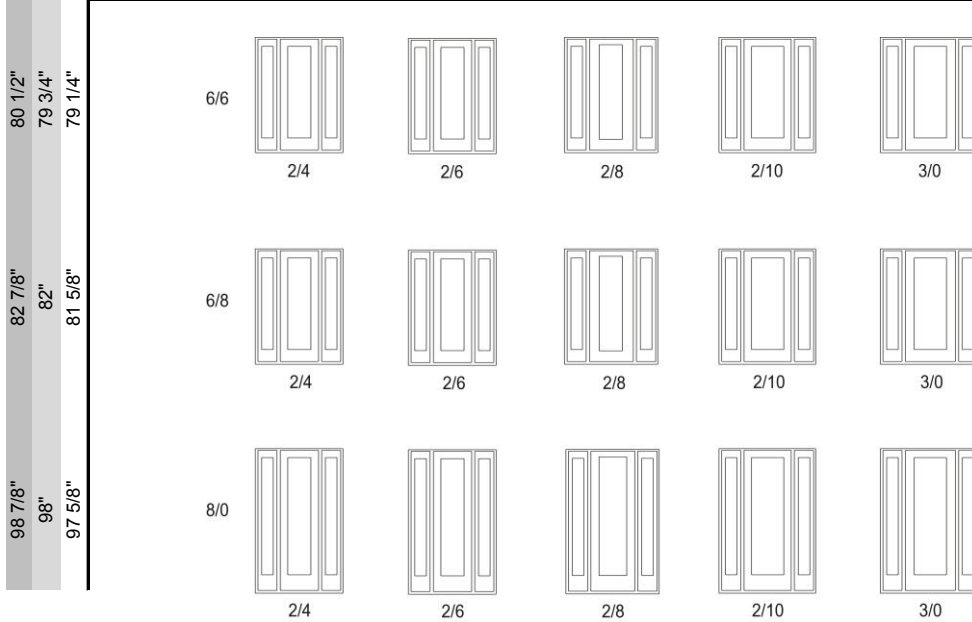

Unit and Rough Opening Sizing

Single with 2-14" Venting Sidelites - Wide Mullion - 6/6, 6/8, 8/0

Single with Venting Sidelites - Wide Mullion

Brickmould Dim.	63 7/16"	65 7/16"	67 7/16"	69 7/16"	71 7/16"
Rough Opening	61 11/16"	63 11/16"	65 11/16"	67 11/16"	69 11/16"
Unit Dimension	60 15/16"	62 15/16"	64 15/16"	66 15/16"	68 15/16"

*Outswing not available.

Hand Designations	
(Viewed from the exterior)	
L	Left Hand
R	Right Hand
S	Sidelite

Inswing