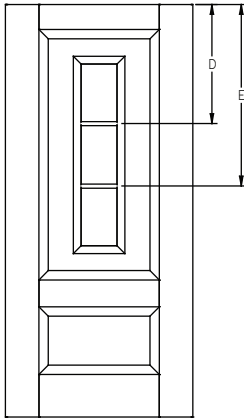

6/8 Lip Lite Grille Locations

GBG/SDL - Lip Lite - 6'8" Center Lite - 1W3H

Panel	Glass	A	B	C	D	E
2/8	8 x 36	-	-	-	22-7/8"	34-7/8"
2/10	8 x 36	-	-	-	22-7/8"	34-7/8"
3/0	8 x 36	-	-	-	22-7/8"	34-7/8"

Wood Grilles - Lip Lite - 6'8" Center Lite - 1W3H

Panel	Glass	A	B	C	D	E
2/8	8 x 36	-	-	-	23-1/16"	34-11/16"
2/10	8 x 36	-	-	-	23-1/16"	34-11/16"
3/0	8 x 36	-	-	-	23-1/16"	34-11/16"