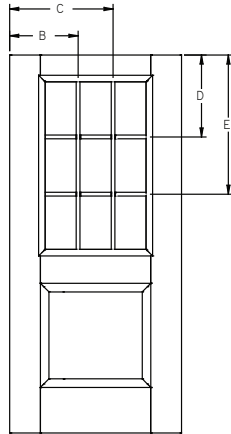

Panel	Glass	A	B	C	D
2/8	22 x 47	9-3/8"	22-7/16"	9-9/16"	47-5/8"
2/10	22 x 47	10-3/8"	23-7/16"	9-9/16"	47-5/8"
3/0	22 x 47	11-3/8"	24-7/16"	9-9/16"	47-5/8"

All dimensions shown are to the center of the muntin.