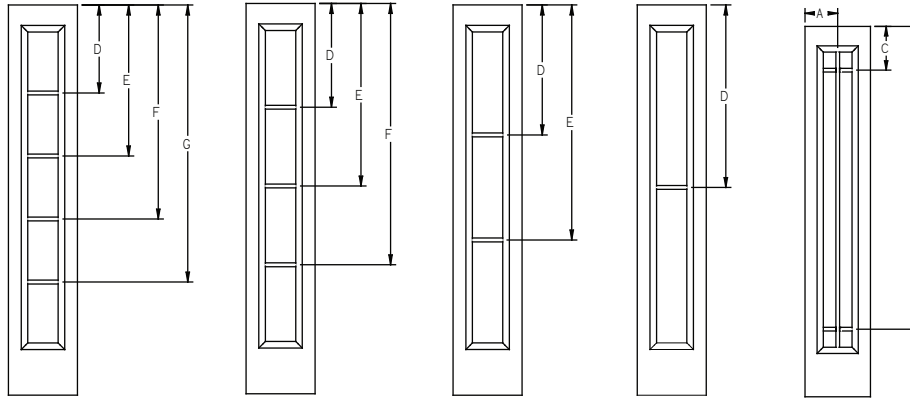

6/8 Lip Lite Grille Locations

GBG/SDL - Lip Lite - 6'8" Full Lite Sidelite - 1W5H

Panel	Glass	A	B	C	D	E	F	G
12"	7 x 64	-	-	-	17-15/16"	30-3/4"	43-1/2"	56-5/16"
14"	7 x 64	-	-	-	17-15/16"	30-3/4"	43-1/2"	56-5/16"

Wood Grilles - Lip Lite - 6'8" Full Lite Sidelite - 1W5H

Panel Size	Glass	A	B	C	D	E	F	G
12"	7 x 64	-	-	-	18-1/4"	30-13/16"	43-7/16"	56"
14"	7 x 64	-	-	-	18-1/4"	30-13/16"	43-7/16"	56"

Fixed Grilles - Lip Lite - 6'8" Full Lite Sidelite - 1W5H

Panel	Glass	A	B	C	D	E	F	G
12"	7 x 64	-	-	-	18"	30-3/4"	43-1/2"	56-1/4"
14"	7 x 64	-	-	-	18"	30-3/4"	43-1/2"	56-1/4"

GBG - Lip Lite - 6'8" Full Lite Sidelite - 1W4H

Panel	Glass	A	B	C	D	E	F
12"	7 x 64	-	-	-	21-1/8"	37-1/8"	53-1/8"
14"	7 x 64	-	-	-	21-1/8"	37-1/8"	53-1/8"

GBG - Lip Lite - 6'8" Full Lite Sidelite - 1W3H

Panel	Glass	A	B	C	D	E
12"	7 x 64	-	-	-	26-7/16"	47-13/16"
14"	7 x 64	-	-	-	26-7/16"	47-13/16"

GBG - Lip Lite - 6'8" Full Lite Sidelite - 1W2H

Panel	Glass	A	B	C	D
12"	7 x 64	-	-	-	37-1/8"
14"	7 x 64	-	-	-	37-1/8"

GBG - Lip Lite - 6'8" Full Lite Sidelite - 6 Lite Prairie

Panel	Glass	A	B	C	D
12"	7 x 64	6"	-	9-9/16"	64-11/16"
14"	7 x 64	7"	-	9-9/16"	64-11/16"

All dimensions shown are to the center of the muntin.