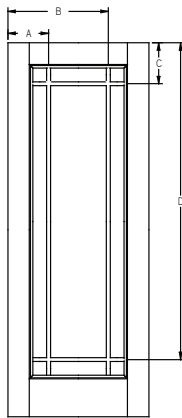

GBG - Flush-Glazed - Smooth-Star - 8'0" Full Lite - 9 Lite Prairie

Panel	Glass	A	B	C	D
2/0	14 x 80	9-3/8"	14-7/16"	10"	81-1/8"
2/6	21 x 80	8-7/8"	20-15/16"	10"	81-1/8"
2/8	21 x 80	10-7/8"	20-15/16"	10"	81-1/8"
2/10	25 x 80	10-7/8"	22-15/16"	10"	81-1/8"
3/0	25 x 80	12-7/8"	22-15/16"	10"	81-1/8"

GBG - Flush-Glazed - Fiber Classic - 8'0" Full Lite - 9 Lite Prairie

Panel	Glass	A	B	C	D
2/0	14 x 80	9-3/8"	14-7/16"	10"	81-1/8"
2/6	21 x 80	8-7/8"	20-15/16"	10"	81-1/8"
2/8	21 x 80	10-7/8"	20-15/16"	10"	81-1/8"
2/10	25 x 80	10-7/8"	22-15/16"	10"	81-1/8"
3/0	25 x 80	12-7/8"	22-15/16"	10"	81-1/8"

All dimensions shown are to the center of the muntin.