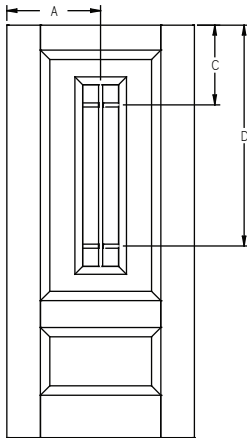

GBG - Lip Lite - 6'8" Center Lite - 6 Lite Pairie

Panel	Glass	A	B	C	D
2/8	8 x 36	15-7/8"	-	15-5/16"	42-7/16"
2/10	8 x 36	16-7/8"	-	15-5/16"	42-7/16"
3/0	8 x 36	17-7/8"	-	15-5/16"	42-7/16"