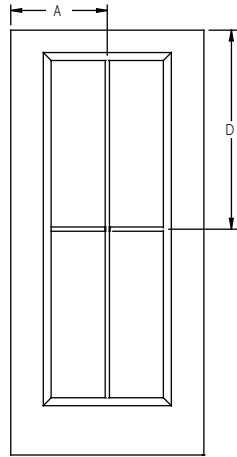

GBG - Lip Lite - 6'8" Full Lite -2W2H

Panel	Glass	A	B	C	D
2/4	16 x 64	13-7/8"	-	-	37-3/16"
2/6	20 x 64	14-7/8"	-	-	37-1/8"
2/8	22 x 64	15-7/8"	-	-	37-1/8"
2/10	22 x 64	16-7/8"	-	-	37-1/8"
3/0	22 x 64	17-7/8"	-	-	37-1/8"