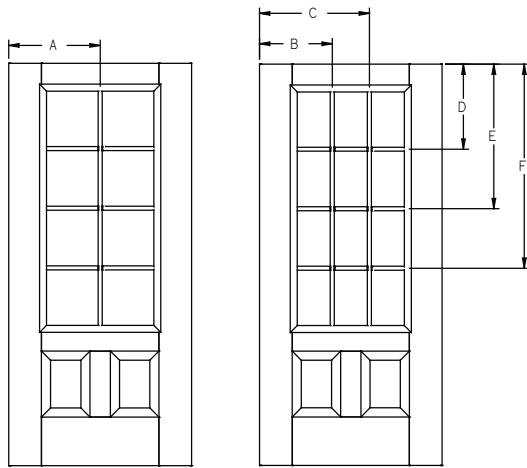

6/8 Lip Lite Grille Locations

GBG/SDL - Lip Lite - 6'8" 3/4 Lite - 3W4H and 2W4H*

Panel	Glass	A	B	C	D	E	F
2/8	22 x 47	15-7/8"	12-1/4"	19-9/16"	16-7/8"	28-5/8"	40-3/8"
2/10	22 x 47	16-7/8"	13-1/4"	20-9/16"	16-7/8"	28-5/8"	40-3/8"
3/0	22 x 47	17-7/8"	14-1/4"	21-9/16"	16-7/8"	28-5/8"	40-3/8"

*SDL not available in 2W4H configuration.