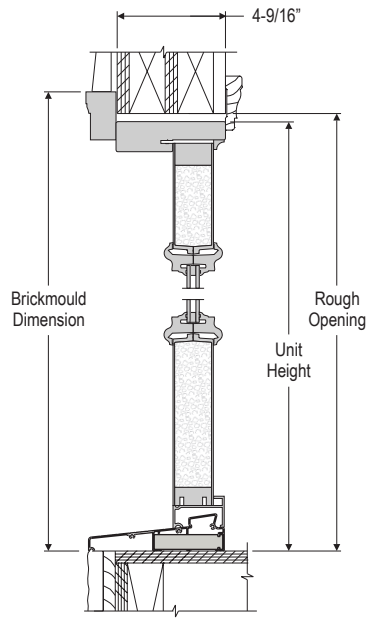

Unit and Rough Opening Sizing

**VERTICAL SECTION
INSWING - FIXED**