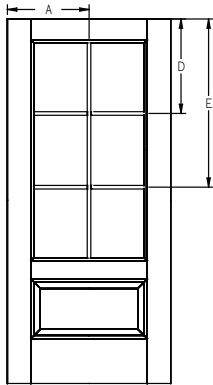

GBG - Flush-Glazed - Smooth-Star - 6'8" 3/4 Lite - 2W3H

Panel	Glass	A	B	C	D	E
2/6	21 x 48	14-7/8"	-	-	20-5/8"	36-5/8"
2/8	21 x 48	15-7/8"	-	-	20-5/8"	36-5/8"
2/10	25 x 48	16-7/8"	-	-	20-5/8"	36-5/8"
3/0	25 x 48	17-7/8"	-	-	20-5/8"	36-5/8"