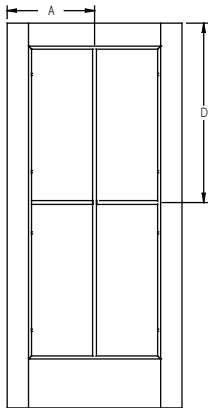

GBG - Flush-Glazed - Smooth-Star - 6'8" Full Lite - 2W2H

Panel	Glass	A	B	C	D
2/6	20 x 64	14-7/8"	-	-	36-3/4"
2/8	20 x 64	15-7/8"	-	-	36-3/4"
2/10	25 x 64	16-7/8"	-	-	36-3/4"
3/0	25 x 64	17-7/8"	-	-	36-3/4"

GBG - Flush-Glazed - Fiber Classic - 6'8" Full Lite - 2W2H

Panel	Glass	A	B	C	D
2/6	20 x 64	14-7/8"	-	-	36-15/16"
2/8	20 x 64	15-7/8"	-	-	36-15/16"
*2/10	25 x 64	16-7/8"	-	-	36-15/16"
3/0	27 x 64	17-7/8"	-	-	36-15/16"

*Only available in 6/6.