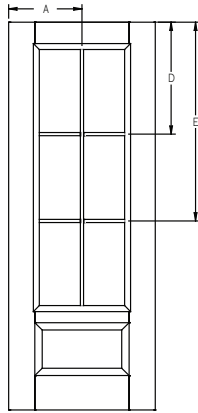

GBG - Lip Lite - 8'0" 3/4 Lite - 2W3H

Panel	Glass	A	B	C	D	E
2/8	22 x 64	15-7/8"	-	-	27-1/2"	48-13/16"
2/10	22 x 64	16-7/8"	-	-	27-1/2"	48-13/16"
3/0	22 x 64	17-7/8"	-	-	27-1/2"	48-13/16"