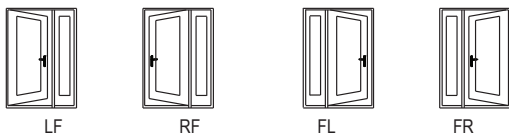

Single with 14" Sidelite - Continuous Wide Mullion or Boxed - 6/6, 6/8, 7/0, 8/0

Single with 1 Sidelite - Inswing - Continuous Wide Mullion or Boxed

Brickmould Dim.	47 1/2"	49 1/2"	51 1/2"	53 1/2"	55 1/2"	61 1/2"						
Rough Opening	45 3/4"	47 3/4"	49 3/4"	51 3/4"	53 3/4"	59 3/4"						
Unit Dimension	45"	47"	49"	51"	53"	59"						
80 1/2"							78 5/8"	79 9/16"	79 1/4"	79 9/16"	80 1/8"	81 7/8"
82 7/8"							80 1/8"	81 5/8"	80 1/8"	81 7/16"	80 3/8"	80 15/16"
86 7/8"							86"	85 5/8"	84 15/16"	84 3/8"	85 7/16"	85 7/8"
98 7/8"							98"	97 5/8"	96 15/16"	96 3/8"	97 7/16"	97 7/8"
							Composite	Aluminum	Aluminum	Aluminum	Composite	Composite
	45"	47"	49"	51"	53"	59"	Unit Dim.					
	45 3/4"	47 3/4"	49 3/4"	51 3/4"	53 3/4"	59 3/4"	Rough Opening					
	48"	50"	52"	54"	56"	62"	Brickmould Dim.					

Single with 1 Sidelite - Outswing - Continuous Wide Mullion or Boxed

For Spread Mullion Configurations:

Add the total spread amount to width listed. For example, the unit size of a 3/0 unit with one 14" sidelite and one mullion spread 3/4" would be:

53" unit size + 3/4" spread = 53 3/4"

Units can be spread 0" to 3" in 1/4" increments.

Spread mullion only available in 3/0 inswing.

Hand Designations	
(Viewed from the exterior)	
F	Fixed Panel
L	Left Hand
R	Right Hand

Inswing