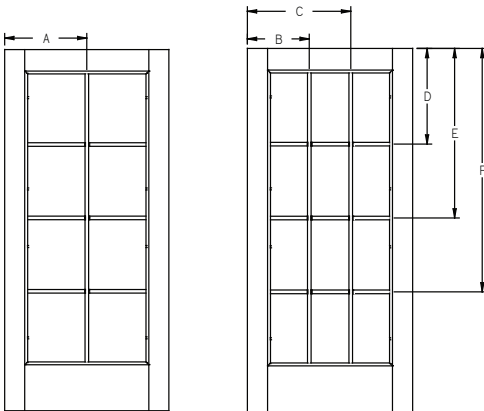

GBG/SDL - Flush-Glazed - Smooth-Star - 6'8" Full Lite - 3W4H and 2W4H‡

Panel	Glass	A	B	C	D	E	F
2/6	20 x 64	14-7/8"	11-3/8"	18-7/16"	20-11/16"	36-3/4"	52-13/16"
2/8	20 x 64	15-7/8"	12-3/8"	19-7/16"	20-11/16"	36-3/4"	52-13/16"
2/10	25 x 64	16-7/8"	13-1/4"	22-5/16"	20-11/16"	36-3/4"	52-7/8"
3/0	25 x 64	17-7/8"	14-1/4"	23-5/16"	20-11/16"	36-3/4"	52-7/8"

‡SDL only available in 2W4H

GBG/SDL - Flush-Glazed - Fiber Classic - 6'8" Full Lite - 3W4H and 2W4H‡

Panel	Glass	A	B	C	D	E	F
2/6	20 x 64	14-7/8"	11-3/8"	18-7/16"	20-13/16"	36-15/16"	53"
2/8	20 x 64	15-7/8"	12-3/8"	19-7/16"	20-13/16"	36-15/16"	53"
*2/10	25 x 64	16-7/8"	13-1/4"	22-5/16"	20-7/8"	36-15/16"	53-1/16"
3/0	27 x 64	17-7/8"	13-3/8"	22-7/16"	20-7/8"	36-15/16"	53-1/16"

‡SDL only available in 2W4H

*Only available in 6/6.

All dimensions shown are to the center of the muntin.