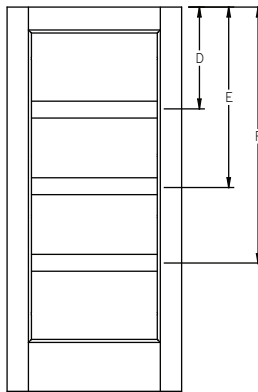

SDL Flat 3-1/2" - Flush-Glazed - Smooth-Star - 6'8" Full Lite - 1W4H

Panel	Glass	A	B	C	D	E	F
2/6	20 x 64	-	-	-	20-1/16"	36-3/4"	53-3/8"
2/8	20 x 64	-	-	-	20-1/16"	36-3/4"	53-3/8"
2/10	25 x 64	-	-	-	20-1/16"	36-3/4"	53-3/8"
3/0	25 x 64	-	-	-	20-1/16"	36-3/4"	53-3/8"

SDL Flat 3-1/2" - Flush-Glazed - Fiber Classic - 6'8" Full Lite - 1W4H

Panel	Glass	A	B	C	D	E	F
2/6	20 x 64	-	-	-	20-1/4"	36-15/16"	53-9/16"
2/8	20 x 64	-	-	-	20-1/4"	36-15/16"	53-9/16"
*2/10	25 x 64	-	-	-	20-1/4"	36-15/16"	53-9/16"
3/0	27 x 64	-	-	-	20-1/4"	36-15/16"	53-5/8"

*Only available in 6/6