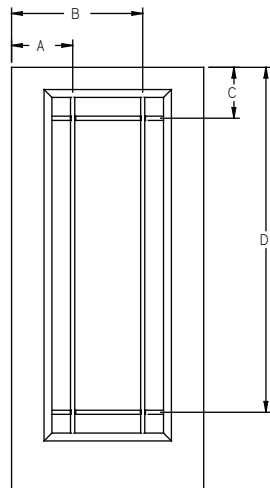

GBG - Lip Lite - 6'8" Full Lite - 2W3H

Panel	Glass	A	B	C	D	E
2/4	16 x 64	13-7/8"	-	-	26-1/2"	47-7/8"
2/6	20 x 64	14-7/8"	-	-	26-7/16"	47-3/4"
2/8	22 x 64	15-7/8"	-	-	26-7/16"	47-3/4"
2/10	22 x 64	16-7/8"	-	-	26-7/16"	47-3/4"
3/0	22 x 64	17-7/8"	-	-	26-7/16"	47-3/4"

All dimensions shown are to the center of the muntin.

GBG - Lip Lite - 6'8" Full Lite -2W2H

Panel	Glass	A	B	C	D
2/4	16 x 64	13-7/8"	-	-	37-3/16"
2/6	20 x 64	14-7/8"	-	-	37-1/8"
2/8	22 x 64	15-7/8"	-	-	37-1/8"
2/10	22 x 64	16-7/8"	-	-	37-1/8"
3/0	22 x 64	17-7/8"	-	-	37-1/8"