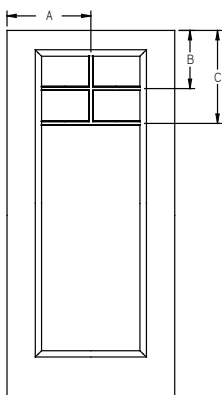

GBG/SDL - Lip Lite - 6'8" Full Lite Craftsman - 2W2H

Panel	Glass	A	B	C
2/4	16 x 64	13-7/8"	12-7/16"	19-15/16"
2/6	20 x 64	14-7/8"	12-7/16"	19-15/16"
2/8	22 x 64	15-7/8"	12-7/16"	19-15/16"
2/10	22 x 64	16-7/8"	12-7/16"	19-15/16"
3/0	22 x 64	17-7/8"	12-7/16"	19-15/16"