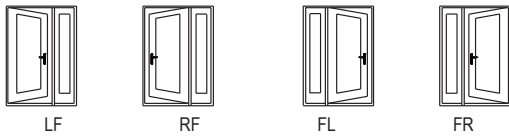

Single - Continuous with 14" Sidelite - Standard Mullion - 6/6, 6/8, 7/0, 8/0

Single with 1 Sidelite - Inswing - Continuous Standard Mullion

Brickmould Dim.	47"	49"	51"	53"	55"	61"		
Rough Opening	45 1/4"	47 1/4"	49 1/4"	51 1/4"	53 1/4"	59 1/4"		
Unit Dimension	44 1/2"	46 1/2"	48 1/2"	50 1/2"	52 1/2"	58 1/2"		
80 1/2"							78 5/8"	79 9/16"
79 3/4"								
79 1/4"								
	2/4	2/6	2/8	2/10	3/0	3/6		
82 7/8"							80 15/16"	81 7/8"
82"								
81 5/8"								
	2/4	2/6	2/8	2/10	3/0	3/6		
86 7/8"							84 15/16"	85 7/8"
86"								
85 5/8"								
	2/4	2/6	2/8	2/10	3/0	3/6		
98 7/8"							96 15/16"	97 7/8"
98"								
97 5/8"								
	2/4	2/6	2/8	2/10	3/0	3/6		
							Unit Dim.	Aluminum
							Rough Opening	Composite
							Brickmould Dim.	Aluminum
								Composite
								Aluminum
								Composite
								Aluminum
								Composite
								Aluminum
								Composite
								Aluminum
								Composite

Single with 1 Sidelite - Outswing - Continuous Standard Mullion

Hand Designations	
(Viewed from the exterior)	
F	Fixed Panel
L	Left Hand
R	Right Hand

Inswing