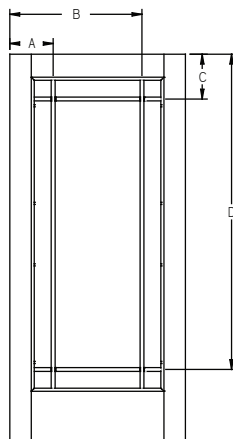

GBG - Flush-Glazed - Smooth-Star - 6'8" Full Lite - 9 Lite Prairie

Panel	Glass	A	B	C	D
2/6	20 x 64	8-3/4"	21-1/16"	9"	64-7/16"
2/8	20 x 64	9-3/4"	22-1/16"	9"	64-7/16"
2/10	25 x 64	8-11/16"	25-1/8"	9"	64-7/16"
3/0	25 x 64	9-11/16"	26-1/8"	9"	64-7/16"

GBG - Flush-Glazed - Fiber Classic - 6'8" Full Lite - 9 Lite Prairie

Panel	Glass	A	B	C	D
2/6	20 x 64	8-3/4"	21-1/16"	9-3/16"	64-5/8"
2/8	20 x 64	9-3/4"	22-1/16"	9-3/16"	64-5/8"
*2/10	25 x 64	8-11/16"	25-1/8"	9-3/16"	64-5/8"
3/0	27 x 64	8-13/16"	27"	9-3/16"	64-11/16"

*Only available in 6/6.

All dimensions shown are to the center of the muntin.