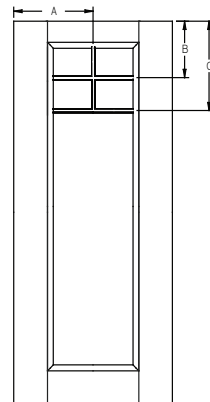

GBG/SDL - Lip Lite - 8'0" Full Lite Craftsman - 2W2H

Panel	Glass	A	B	C
2/0	14 x 80	11-7/8"	13-9/16"	21-1/16"
2/6	20 x 80	14-7/8"	13-1/2"	21"
2/8	22 x 80	15-7/8"	13-1/2"	21"
2/10	22 x 80	16-7/8"	13-1/2"	21"
3/0	22 x 80	17-7/8"	13-1/2"	21"