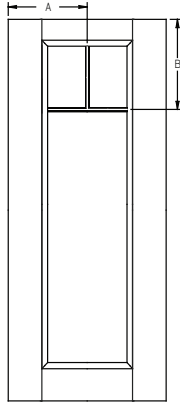

GBG/SDL - Lip Lite - 8'0" Full Lite Craftsman - 2W1H

Panel	Glass	A	B
2/0	14 x 80	11-7/8"	21-1/16"
2/6	20 x 80	14-7/8"	21"
2/8	22 x 80	15-7/8"	21"
2/10	22 x 80	16-7/8"	21"
3/0	22 x 80	17-7/8"	21"