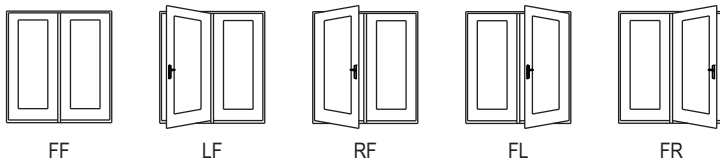

Double - Standard Mullion - 6/6, 6/8, 7/0, 8/0

Double - Inswing - Standard Mullion

Brickmould Dim.	53"	61"	65"	69"	73"	77"	
Rough Opening	51 1/4"	59 1/4"	63 1/4"	67 1/4"	71 1/4"	75 1/4"	
Unit Dimension	50 1/2"	58 1/2"	62 1/2"	66 1/2"	70 1/2"	74 1/2"	

80 1/2"	79 3/4"	79 1/4"	6/6							78 5/8"	80 1/8"	
			6/8							80 15/16"	81 7/16"	82 7/16"
			7/0							84 15/16"	85 7/16"	86 7/16"
			8/0							96 15/16"	97 7/16"	98 7/16"
			50 1/2"	58 1/2"	62 1/2"	66 1/2"	70 1/2"	74 1/2"	Unit Dim.			
			51 1/4"	59 1/4"	63 1/4"	67 1/4"	71 1/4"	75 1/4"	Rough Opening			
			53 1/2"	61 1/2"	65 1/2"	69 1/2"	73 1/2"	77 1/2"	Brickmould Dim.			

Double - Outswing - Standard Mullion

Hand Designations	
(Viewed from the exterior)	
F	Fixed Panel
L	Left Hand
R	Right Hand

Inswing

Outswing