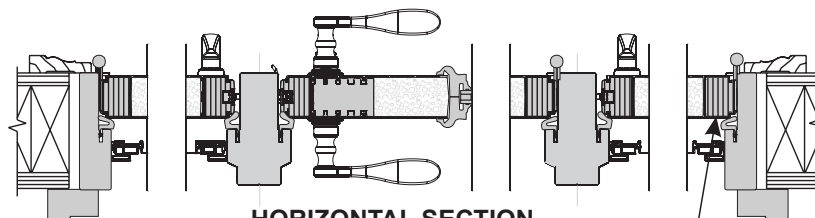

**HORIZONTAL SECTION
INSWING - SINGLE WITH VENTED SIDELITE
AND FIXED SCREEN**