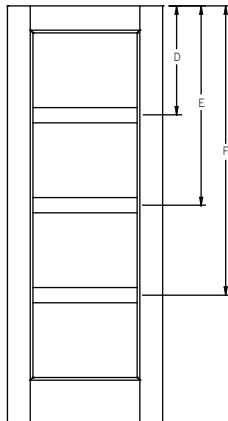

SDL Flat 3-1/2" - Flush-Glazed - Smooth-Star - 8'0" Full Lite - 1W3H

Panel	Glass	A	B	C	D	E	F
2/6	20 x 64	-	-	-	25-5/8"	47-13/16"	70-1/16"
2/8	20 x 64	-	-	-	25-5/8"	47-13/16"	70-1/16"
2/10	25 x 64	-	-	-	25-5/8"	47-13/16"	70-1/16"
3/0	25 x 64	-	-	-	25-5/8"	47-13/16"	70-1/16"

SDL Flat 3-1/2" - Flush-Glazed - Fiber Classic - 8'0" Full Lite - 1W3H

Panel	Glass	A	B	C	D	E	F
2/6	20 x 64	-	-	-	25-13/16"	48"	70-3/16"
2/8	20 x 64	-	-	-	25-13/16"	48"	70-3/16"
*2/10	25 x 64	-	-	-	25-13/16"	48"	70-3/16"
3/0	27 x 64	-	-	-	25-13/16"	48-1/16"	70-1/4"

*Only available in 6/6.

All dimensions shown are to the center of the muntin.