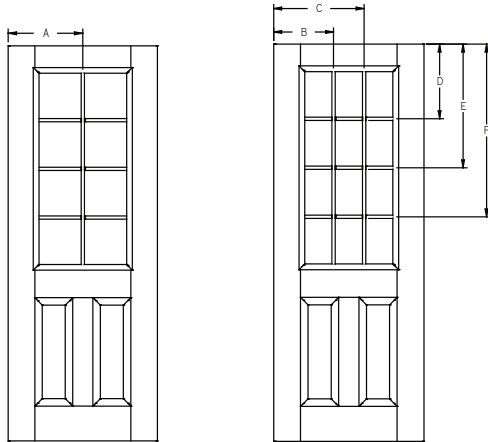

8/0 Lip Lite Grille Locations

GBG/SDL - Lip Lite - 8'0" Half Lite - 3W4H and 2W4H*

Panel	Glass	A	B	C	D	E	F
2/8	22 x 47	15-7/8"	12-1/4"	19-9/16"	17-15/16"	29-11/16"	41-7/16"
2/10	22 x 47	16-7/8"	13-1/4"	20-9/16"	17-15/16"	29-11/16"	41-7/16"
3/0	22 x 47	17-7/8"	14-1/4"	21-9/16"	17-15/16"	29-11/16"	41-7/16"

*SDL not available in 2W4H configuration.

Wood Grilles - Lip Lite - 8'0" Half Lite - 3W4H

Panel	Glass	A	B	C	D	E	F
2/8	22 x 47	-	12-3/8"	19-7/16"	18-1/8"	29-11/16"	41-3/16"
2/10	22 x 47	-	13-3/8"	20-7/16"	18-1/8"	29-11/16"	41-3/16"
3/0	22 x 47	-	14-3/8"	21-7/16"	18-1/8"	29-11/16"	41-3/16"