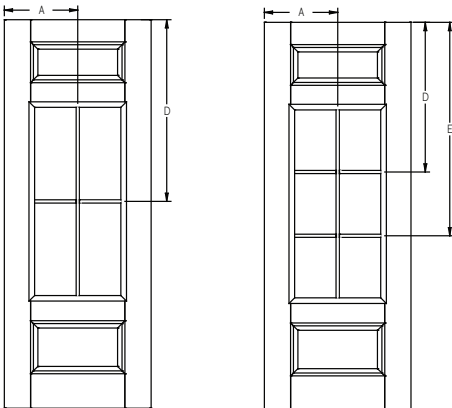

GBG - Lip Lite - 8'0" Half Lite Top and Bottom - 2W3H

Panel	Glass	A	B	C	D	E
2/8	22 x 47	15-7/8"	-	-	36-13/16"	52-7/16"
2/10	22 x 47	16-7/8"	-	-	36-13/16"	52-7/16"
3/0	22 x 47	17-7/8"	-	-	36-13/16"	52-7/16"

GBG - Lip Lite - 8'0" Half Lite Top and Bottom - 2W2H

Panel	Glass	A	B	C	D
2/8	22 x 47	15-7/8"	-	-	44-5/8"
2/10	22 x 47	16-7/8"	-	-	44-5/8"
3/0	22 x 47	17-7/8"	-	-	44-5/8"