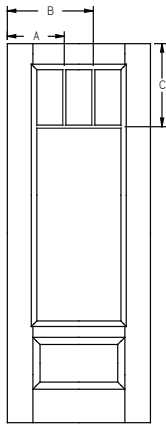

GBG/SDL - Lip Lite - 8'0" 3/4 Lite Craftsman - 3W1H

Panel	Glass	A	B	C
2/8	22 x 64	12-3/16"	19-5/8"	21"
2/10	22 x 64	13-3/16"	20-5/8"	21"
3/0	22 x 64	14-3/16"	21-5/8"	21"