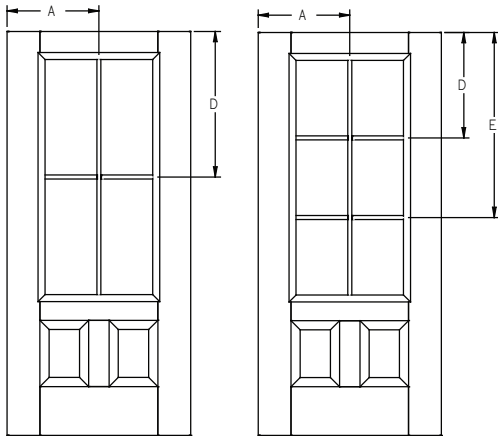

GBG - Lip Lite - 6'8" 3/4 Lite - 2W3H

Panel	Glass	A	B	C	D	E
2/8	22 x 47	15-7/8"	-	-	20-3/4"	36-7/16"
2/10	22 x 47	16-7/8"	-	-	20-3/4"	36-7/16"
3/0	22 x 47	17-7/8"	-	-	20-3/4"	36-7/16"

GBG - Lip Lite - 6'8" 3/4 Lite - 2W2H

Panel	Glass	A	B	C	D
2/8	22 x 47	15-7/8"	-	-	28-5/8"
2/10	22 x 47	16-7/8"	-	-	28-5/8"
3/0	22 x 47	17-7/8"	-	-	28-5/8"