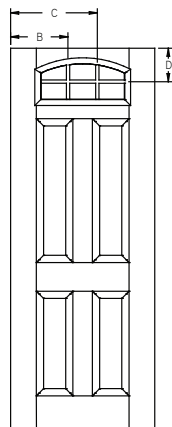

GBG - Lip Lite - 8'0" Camber Top Lite - 3W2H

Panel	Glass	A	B	C	D
2/6	22 x 10	-	11-1/4"	18-9/16"	8-3/8"
2/8	22 x 10	-	12-1/4"	19-9/16"	8-3/8"
2/10	22 x 10	-	13-1/4"	20-9/16"	8-3/8"
3/0	22 x 10	-	14-1/4"	21-9/16"	8-3/8"

Fixed Grilles - Lip Lite - 8'0" Camber Top Lite - 3W2H

Panel	Glass	A	B	C	D
2/6	22 x 10	-	11-3/4"	18-9/16"	8-3/8"
2/8	22 x 10	-	12-3/4"	19-9/16"	8-3/8"
2/10	22 x 10	-	13-3/4"	20-9/16"	8-3/8"
3/0	22 x 10	-	14-3/4"	21-9/16"	8-3/8"

All dimensions shown are to the center of the muntin.