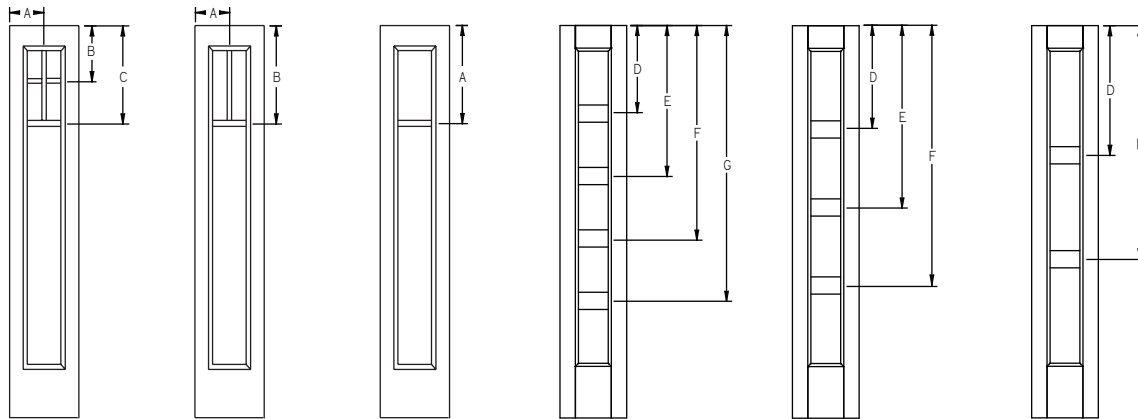

6/8 Flush-Glazed Grille Locations

SDL - Flush-Glazed - Smooth-Star - 6'8" Full Lite Sidelite Craftsman - 2W2H

Panel	Glass	A	B	C
12	7 x 64	6"	12-1/4"	19-9/16"
14	7 x 64	7"	12-1/4"	19-9/16"

SDL - Flush-Glazed - Smooth-Star - 6'8" Full Lite Sidelite Craftsman - 2W1H

Panel	Glass	A	B
12	7 x 64	6"	19-9/16"
14	7 x 64	7"	19-9/16"

SDL - Flush-Glazed - Smooth-Star - 6'8" Full Lite Sidelite Craftsman - 1W1H

Panel	Glass	A
12	7 x 64	19-9/16"
14	7 x 64	19-9/16"

SDL Flat 3-1/2" - Flush-Glazed - Smooth-Star - 6'8" Full Lite Sidelite - 1W5H

Panel	Glass	A	B	C	D	E	F	G
12	7 x 64	-	-	-	16-13/16"	30-1/16"	43-3/8"	56-11/16"
14	7 x 64	-	-	-	16-13/16"	30-1/16"	43-3/8"	56-11/16"

SDL Flat 3-1/2" - Flush-Glazed - Smooth-Star - 6'8" Full Lite Sidelite - 1W4H

Panel	Glass	A	B	C	D	E	F
12	7 x 64	-	-	-	20-1/8"	36-3/4"	53-3/8"
14	7 x 64	-	-	-	20-1/8"	36-3/4"	53-3/8"

SDL Flat 3-1/2" - Flush-Glazed - Smooth-Star - 6'8" Full Lite Sidelite - 1W3H

Panel	Glass	A	B	C	D	E
12	7 x 64	-	-	-	25-5/8"	47-13/16"
14	7 x 64	-	-	-	25-5/8"	47-13/16"

All dimensions shown are to the center of the muntin.