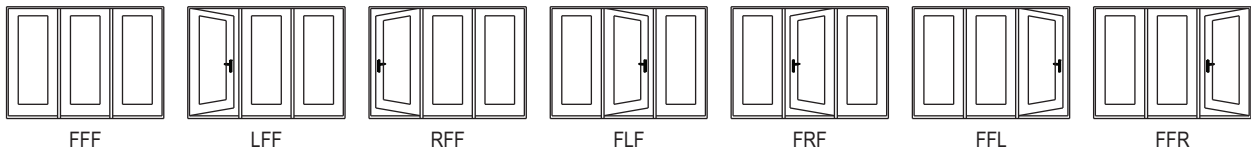

Unit and Rough Opening Sizing

Triple - Wide Mullion - 6/6, 6/8, 7/0, 8/0

Triple - Inswing - Wide Mullion

Brickmould Dim.	79"	91"	97"	103"	109"	115"	
Rough Opening	77 1/4"	89 1/4"	95 1/4"	101 1/4"	107 1/4"	113 1/4"	
Unit Dimension	76 1/2"	88 1/2"	94 1/2"	100 1/2"	106 1/2"	112 1/2"	

80 1/2"	79 3/4"	79 1/4"	6/6	6/0	7/0	7/6	8/0	8/6	9/0	78 5/8"	80 1/8"	82 7/16"	Composite
82 7/8"	82"	81 5/8"	6/8	6/0	7/0	7/6	8/0	8/6	9/0	80 15/16"	81 7/16"	85 7/16"	Composite
86 7/8"	86"	85 5/8"	7/0	6/0	7/0	7/6	8/0	8/6	9/0	84 15/16"	86 7/16"	97 7/16"	Composite
98 7/8"	98"	97 5/8"	8/0	6/0	7/0	7/6	8/0	8/6	9/0	96 15/16"	98 7/16"		
				76 1/2"	88 1/2"	94 1/2"	100 1/2"	106 1/2"	112 1/2"		Unit Dim.		
				77 1/4"	89 1/4"	95 1/4"	101 1/4"	107 1/4"	113 1/4"		Rough Opening		
				79 1/2"	91 1/2"	97 1/2"	103 1/2"	109 1/2"	115 1/2"		Brickmould Dim.		

Triple - Outswing - Wide Mullion

Hand Designations	
(Viewed from the exterior)	
F	Fixed Panel
L	Left Hand
R	Right Hand

Inswing