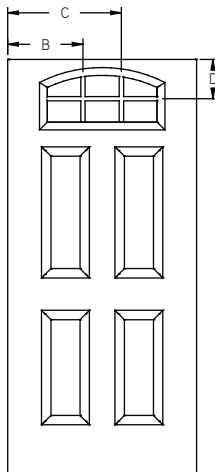

GBG - Lip Lite - 6'8" Camber Top Lite - 3W2H

Panel	Glass	A	B	C	D
2/6	22 x 10	-	11-1/4"	18-9/16"	7-1/2"
2/8	22 x 10	-	12-1/4"	19-9/16"	7-1/2"
2/10	22 x 10	-	13-1/4"	20-9/16"	7-1/2"
3/0	22 x 10	-	14-1/4"	21-9/16"	7-1/2"

Fixed Grilles - Lip Lite - 6'8" Camber Top Lite - 3W2H

Panel	Glass	A	B	C	D
2/6	22 x 10	-	11-3/4"	18-9/16"	7-1/2"
2/8	22 x 10	-	12-3/4"	19-9/16"	7-1/2"
2/10	22 x 10	-	13-3/4"	20-9/16"	7-1/2"
3/0	22 x 10	-	14-3/4"	21-9/16"	7-1/2"

All dimensions shown are to the center of the muntin.