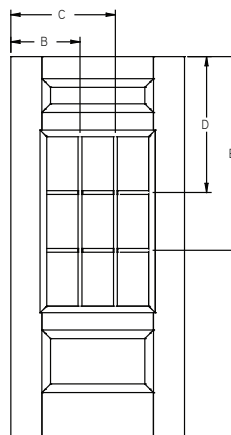

GBG/SDL - Lip Lite - 6'8" Half Lite Top and Bottom - 3W3H

Panel	Glass	A	B	C	D	E
2/8	22 x 36	-	12-1/4"	19-9/16"	28-1/8"	40-1/8"
2/10	22 x 36	-	13-1/4"	20-9/16"	28-1/8"	40-1/8"
3/0	22 x 36	-	14-1/4"	21-9/16"	28-1/8"	40-1/8"

Wood Grilles - Lip Lite - 6'8" Half Lite Top and Bottom - 3W3H

Panel	Glass	A	B	C	D	E
2/8	22 x 36	-	12-7/16"	19-3/8"	28-1/4"	39-15/16"
2/10	22 x 36	-	13-7/16"	20-3/8"	28-1/4"	39-15/16"
3/0	22 x 36	-	14-7/16"	21-3/8"	28-1/4"	39-15/16"

Fixed Grilles - Lip Lite - 6'8" Half Lite Top and Bottom - 3W3H

Panel	Glass	A	B	C	D	E
2/8	22 x 36	-	12-11/16"	19-9/16"	28-1/8"	40-1/16"
2/10	22 x 36	-	13-11/16"	20-9/16"	28-1/8"	40-1/16"
3/0	22 x 36	-	14-11/16"	21-9/16"	28-1/8"	40-1/16"