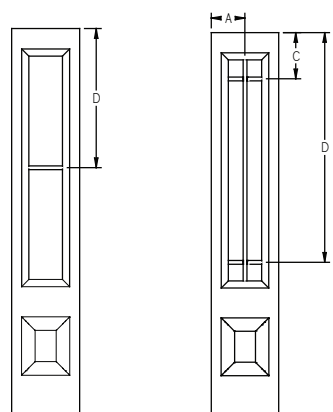

GBG - Lip Lite - 6'8" 3/4 Lite Sidelite - 1W2H

Panel	Glass	A	B	C	D
12"	8 x 47	-	-	-	28-9/16"
14"	8 x 47	-	-	-	28-9/16"

GBG - Lip Lite - 6'8" 3/4 Lite Sidelite - 6 Lite Prairie

Panel	Glass	A	B	C	D
12"	8 x 47	6"	-	9-9/16"	47-11/16"
14"	8 x 47	7"	-	9-9/16"	47-11/16"

All dimensions shown are to the center of the muntin.