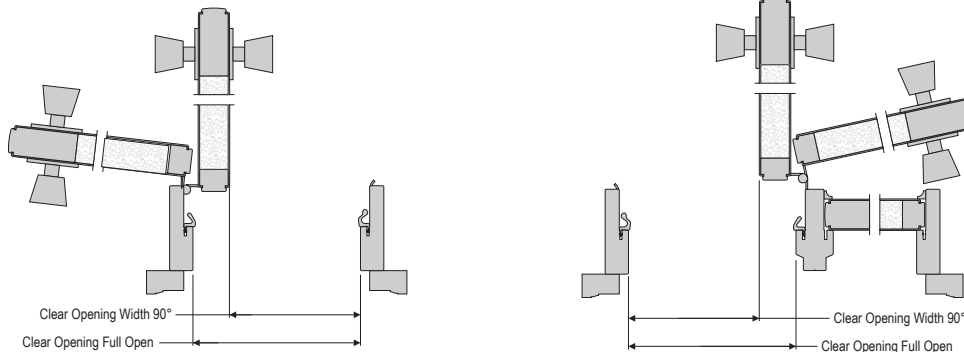

HORIZONTAL SECTION (Single)

HORIZONTAL SECTION (Double/Triple - Operable panel hinged off jamb or mullion)