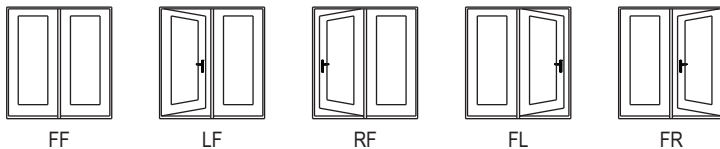

Double - Standard Mullion - 6/6, 6/8, 7/0, 8/0

Double - Inswing - Standard Mullion

Brickmould Dim.	53"	61"	65"	69"	73"	77"	
Rough Opening	51 1/4"	59 1/4"	63 1/4"	67 1/4"	71 1/4"	75 1/4"	
Unit Dimension	50 1/2"	58 1/2"	62 1/2"	66 1/2"	70 1/2"	74 1/2"	

80 1/2"	79 3/4"	79 1/4"	6/6							78 5/8"	80 1/8"	
			6/8							80 15/16"	81 7/16"	82 7/16"
			7/0							84 15/16"	85 7/16"	86 7/16"
			8/0							96 15/16"	97 7/16"	98 7/16"
			50 1/2"	58 1/2"	62 1/2"	66 1/2"	70 1/2"	74 1/2"	Unit Dim.			
			51 1/4"	59 1/4"	63 1/4"	67 1/4"	71 1/4"	75 1/4"	Rough Opening			
			53 1/2"	61 1/2"	65 1/2"	69 1/2"	73 1/2"	77 1/2"	Brickmould Dim.			

Double - Outswing - Standard Mullion

Hand Designations	
(Viewed from the exterior)	
F	Fixed Panel
L	Left Hand
R	Right Hand

Inswing