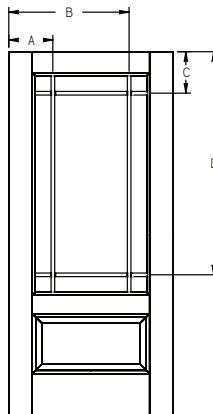

GBG - Flush-Glazed - Smooth-Star - 6'8" 3/4 Lite - 9 Lite Prairie

Panel	Glass	A	B	C	D
2/6	21 x 48	8-11/16"	21-1/8"	9"	48-3/16"
2/8	21 x 48	9-11/16"	22-1/8"	9"	48-3/16"
2/10	25 x 48	8-11/16"	25-1/8"	9"	48-3/16"
3/0	25 x 48	9-11/16"	26-1/8"	9"	48-3/16"

All dimensions shown are to the center of the muntin.