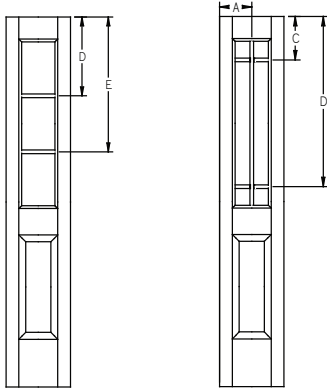

Panel	Glass	A	B	C	D	E
12	7 x 64	-	-	-	25-5/8"	47-13/16"
14	7 x 64	-	-	-	25-5/8"	47-13/16"

All dimensions shown are to the center of the muntin.

GBG/SDL - Flush-Glazed - Fiber Classic - 6'8" Half Lite Sidelite - 1W3H