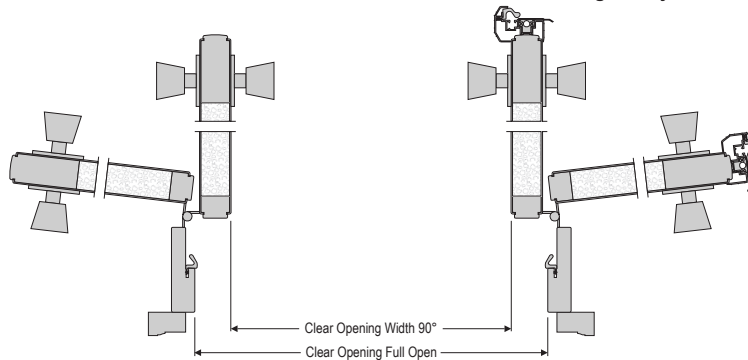

HORIZONTAL SECTION (French) (Hinged off jamb or mullion)