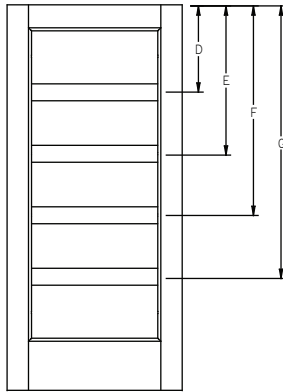

SDL Flat 3-1/2" - Flush-Glazed - Smooth-Star - 6'8" Full Lite - 1W5H

Panel	Glass	A	B	C	D	E	F	G
2/6	20 x 64	-	-	-	16-3/4"	30-1/16"	43-3/8"	56-11/16"
2/8	20 x 64	-	-	-	16-3/4"	30-1/16"	43-3/8"	56-11/16"
2/10	25 x 64	-	-	-	16-3/4"	30-1/16"	43-3/8"	56-11/16"
3/0	25 x 64	-	-	-	16-3/4"	30-1/16"	43-3/8"	56-11/16"

SDL Flat 3-1/2" - Flush-Glazed - Fiber Classic - 6'8" Full Lite - 1W5H

Panel	Glass	A	B	C	D	E	F	G
2/6	20 x 64	-	-	-	16-15/16"	30-1/4"	43-9/16"	56-7/8"
2/8	20 x 64	-	-	-	16-15/16"	30-1/4"	43-9/16"	56-7/8"
*2/10	25 x 64	-	-	-	16-15/16"	30-1/4"	43-9/16"	56-7/8"
3/0	27 x 64	-	-	-	16-15/16"	30-1/4"	43-5/8"	56-15/16"

*Only available in 6/6