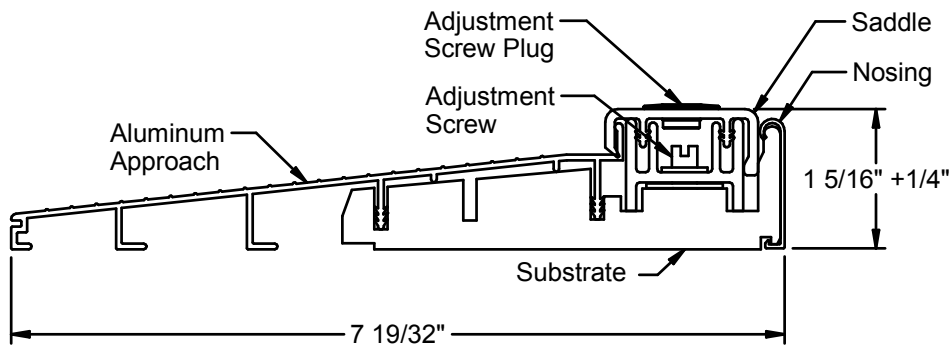

LENGTHS		"A"
SINGLE W/ 2 SIDELITES SPREAD MULLION	3/0 W/2 10" SPREAD 0.00"	59.000
	3/0 W/2 12" SPREAD 0.00"	63.000
	3/0 W/2 14" SPREAD 0.00"	67.000
	3/0 W/2 10" SPREAD 0.25"	59.500
	3/0 W/2 12" SPREAD 0.25"	63.500
	3/0 W/2 14" SPREAD 0.25"	67.500
	3/0 W/2 10" SPREAD 0.50"	60.000
	3/0 W/2 12" SPREAD 0.50"	64.000
	3/0 W/2 14" SPREAD 0.50"	68.000
	3/0 W/2 10" SPREAD 0.75"	60.500
	3/0 W/2 12" SPREAD 0.75"	64.500
	3/0 W/2 14" SPREAD 0.75"	68.500
	3/0 W/2 10" SPREAD 1.00"	61.000
	3/0 W/2 12" SPREAD 1.00"	65.000
	3/0 W/2 14" SPREAD 1.00"	69.000
	3/0 W/2 10" SPREAD 1.25"	61.500
	3/0 W/2 12" SPREAD 1.25"	65.500
	3/0 W/2 14" SPREAD 1.25"	69.500
	3/0 W/2 10" SPREAD 1.50"	62.000
	3/0 W/2 12" SPREAD 1.50"	66.000
	3/0 W/2 14" SPREAD 1.50"	70.000
	3/0 W/2 10" SPREAD 1.75"	62.500
	3/0 W/2 12" SPREAD 1.75"	66.500
	3/0 W/2 14" SPREAD 1.75"	70.500
	3/0 W/2 10" SPREAD 2.00"	63.000
	3/0 W/2 12" SPREAD 2.00"	67.000
	3/0 W/2 14" SPREAD 2.00"	71.000
	3/0 W/2 10" SPREAD 2.25"	63.500
	3/0 W/2 12" SPREAD 2.25"	67.500
	3/0 W/2 14" SPREAD 2.25"	71.500
3/0 W/2 10" SPREAD 2.50"	64.000	
3/0 W/2 12" SPREAD 2.50"	68.000	
3/0 W/2 14" SPREAD 2.50"	72.000	
3/0 W/2 10" SPREAD 2.75"	64.500	
3/0 W/2 12" SPREAD 2.75"	68.500	
3/0 W/2 14" SPREAD 2.75"	72.500	
3/0 W/2 10" SPREAD 3.00"	65.000	
3/0 W/2 12" SPREAD 3.00"	69.000	
3/0 W/2 14" SPREAD 3.00"	73.000	

*NOTE: Spread mullion options only available with Composite Inswing Adjustable Sill.

Composite/Hardwood Inswing Adjustable Sill Extenders

1-3/8" Extender
for 4-9/16" sill only.

1" Extender
for 5-3/4" sill only.

2" Extender
for 5-3/4" sill only.

3-1/4" Extender
for 5-3/4" sill only.

Sills

Sills

Basic Composite Inswing Adjustable Sill Extenders

1-3/8" Extender
for 4-9/16" sill only.

1" Extender
for 5-3/4" sill only.