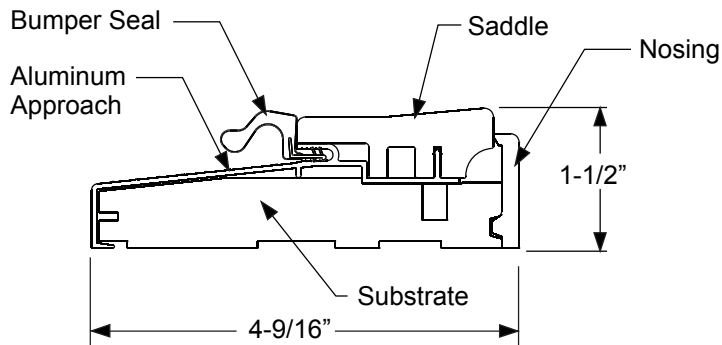

Sills

Composite Outswing Sill

		LENGTHS	"A" SILL LENGTH	"G" OVERALL LENGTH		
SIDE LITES	-	10" SIDELITE	10.000	10.470		
		12" SIDELITE	12.000	12.470		
		14" SIDELITE	14.000	14.470		
SINGLE	-	2/4 DOOR	28.000	28.470		
		2/6 DOOR	30.000	30.470		
		2/8 DOOR	32.000	32.470		
		2/10 DOOR	34.000	34.470		
		3/0 DOOR	36.000	36.470		
		3/6 DOOR	42.000	42.470		
		FRENCH	7/8" ASTRAGAL	4/0 DOUBLE 7/8" ASTRAGAL	48.718	49.188
4/8 DOUBLE 7/8" ASTRAGAL	56.718			57.188		
5/0 DOUBLE 7/8" ASTRAGAL	60.718			61.188		
5/4 DOUBLE 7/8" ASTRAGAL	64.718			65.188		
5/8 DOUBLE 7/8" ASTRAGAL	68.718			69.188		
6/0 DOUBLE 7/8" ASTRAGAL	72.718			73.188		
7/0 DOUBLE 7/8" ASTRAGAL	84.718			85.188		
TRIPLE	STANDARD MULLION	7/0 TRIPLE PATIO	86.000	86.470		
		7/6 TRIPLE PATIO	92.000	92.470		
		8/0 TRIPLE PATIO	98.000	98.470		
		8/6 TRIPLE PATIO	104.000	104.470		
TRIPLE	WIDE MULLION	9/0 TRIPLE PATIO	110.000	110.470		
		7/0 TRIPLE PATIO	87.000	87.470		
		7/6 TRIPLE PATIO	93.000	93.470		
		8/0 TRIPLE PATIO	99.000	99.470		
SINGLE W/ 1 SIDELITE	STANDARD MULLION	2/4 WITH 1-10" SIDELITE	39.000	39.470		
		2/4 WITH 1-12" SIDELITE	41.000	41.470		
		2/4 WITH 1-14" SIDELITE	43.000	43.470		
		2/6 WITH 1-10" SIDELITE	41.000	41.470		
		2/6 WITH 1-12" SIDELITE	43.000	43.470		
		2/6 WITH 1-14" SIDELITE	45.000	45.470		
		2/8 WITH 1-10" SIDELITE	43.000	43.470		
		2/8 WITH 1-12" SIDELITE	45.000	45.470		
		2/8 WITH 1-14" SIDELITE	47.000	47.470		
		2/10 WITH 1-10" SIDELITE	45.000	45.470		
		2/10 WITH 1-12" SIDELITE	47.000	47.470		
		2/10 WITH 1-14" SIDELITE	49.000	49.470		
		3/0 WITH 1-10" SIDELITE	47.000	47.470		
		3/0 WITH 1-12" SIDELITE	49.000	49.470		
		3/0 WITH 1-14" SIDELITE	51.000	51.470		
		3/6 WITH 1-10" SIDELITE	53.000	53.470		
3/6 WITH 1-12" SIDELITE	55.000	55.470				
3/6 WITH 1-14" SIDELITE	57.000	57.470