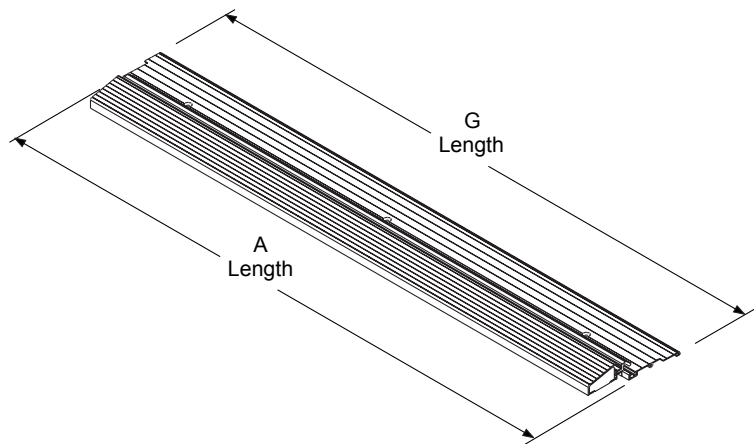

		LENGTHS	"A" SILL LENGTH	"G" OVERALL LENGTH
SINGLE W/ 1 SIDELITE	WIDE MULLION	2/4 WITH 1-10" SIDELITE	39.500	39.970
		2/4 WITH 1-12" SIDELITE	41.500	41.970
		2/4 WITH 1-14" SIDELITE	43.500	43.970
		2/6 WITH 1-10" SIDELITE	41.500	41.970
		2/6 WITH 1-12" SIDELITE	43.500	43.970
		2/6 WITH 1-14" SIDELITE	45.500	45.970
		2/8 WITH 1-10" SIDELITE	43.500	43.970
		2/8 WITH 1-12" SIDELITE	45.500	45.970
		2/8 WITH 1-14" SIDELITE	47.500	47.970
		2/10 WITH 1-10" SIDELITE	45.500	45.970
		2/10 WITH 1-12" SIDELITE	47.500	47.970
		2/10 WITH 1-14" SIDELITE	49.500	49.970
		3/0 WITH 1-10" SIDELITE	47.500	47.970
		3/0 WITH 1-12" SIDELITE	49.500	49.970
		3/0 WITH 1-14" SIDELITE	51.500	51.970
		3/6 WITH 1-10" SIDELITE	53.500	53.970
3/6 WITH 1-12" SIDELITE	55.500	55.970		
3/6 WITH 1-14" SIDELITE	57.500	57.970		
SINGLE W/ 2 SIDELITES	STANDARD MULLION	2/4 WITH 2-10" SIDELITES	50.000	50.470
		2/4 WITH 2-12" SIDELITES	54.000	54.470
		2/4 WITH 2-14" SIDELITES	58.000	58.470
		2/6 WITH 2-10" SIDELITES	52.000	52.470
		2/6 WITH 2-12" SIDELITES	56.000	56.470
		2/6 WITH 2-14" SIDELITES	60.000	60.470
		2/8 WITH 2-10" SIDELITES	54.000	54.470
		2/8 WITH 2-12" SIDELITES	58.000	58.470
		2/8 WITH 2-14" SIDELITES	62.000	62.470
		2/10 WITH 2-10" SIDELITES	56.000	56.470
		2/10 WITH 2-12" SIDELITES	60.000	60.470
		2/10 WITH 2-14" SIDELITES	64.000	64.470
		3/0 WITH 2-10" SIDELITES	58.000	58.470
		3/0 WITH 2-12" SIDELITES	62.000	62.470
		3/0 WITH 2-14" SIDELITES	66.000	66.470
		3/6 WITH 2-10" SIDELITES	64.000	64.470
3/6 WITH 2-12" SIDELITES	68.000	68.470		
3/6 WITH 2-14" SIDELITES	72.000	72.470		
SINGLE W/ 2 SIDELITES	WIDE MULLION	2/4 WITH 2-10" SIDELITES	51.000	51.470
		2/4 WITH 2-12" SIDELITES	55.000	55.470
		2/4 WITH 2-14" SIDELITES	59.000	59.470
		2/6 WITH 2-10" SIDELITES	53.000	53.470
		2/6 WITH 2-12" SIDELITES	57.000	57.470
		2/6 WITH 2-14" SIDELITES	61.000	61.470
		2/8 WITH 2-10" SIDELITES	55.000	55.470
		2/8 WITH 2-12" SIDELITES	59.000	59.470
		2/8 WITH 2-14" SIDELITES	63.000	63.470
		2/10 WITH 2-10" SIDELITES	57.000	57.470
		2/10 WITH 2-12" SIDELITES	61.000	61.470
		2/10 WITH 2-14" SIDELITES	65.000	65.470
		3/0 WITH 2-10" SIDELITES	59.000	59.470
		3/0 WITH 2-12" SIDELITES	63.000	63.470
		3/0 WITH 2-14" SIDELITES	67.000	67.470
		3/6 WITH 2-10" SIDELITES	65.000	65.470
3/6 WITH 2-12" SIDELITES	69.000	69.470		
3/6 WITH 2-14" SIDELITES	73.000	73.470		