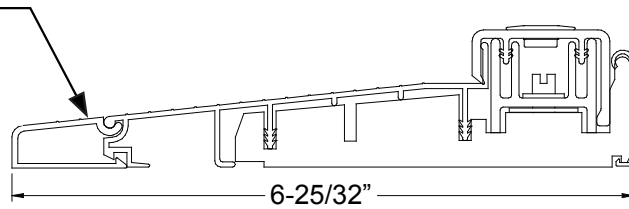

2" Extender
for 5-3/4" sill only.

3-1/4" Extender
for 5-3/4" sill only.

Sills

Sills

Basic Composite Inswing Adjustable Sill Extenders

1-3/8" Extender
for 4-9/16" sill only.

1" Extender
for 5-3/4" sill only.

2" Extender
for 5-3/4" sill only.

3-1/4" Extender
for 5-3/4" sill only.

Sills

Sills

Composite Outswing Sill

		LENGTHS	"A" SILL LENGTH	"G" OVERALL LENGTH
SIDE LITES	-	10" SIDELITE	10.000	10.470
		12" SIDELITE	12.000	12.470
		14" SIDELITE	14.000	14.470
SINGLE	-	2/4 DOOR	28.000	28.470
		2/6 DOOR	30.000	30.470
		2/8 DOOR	32.000	32.470
		2/10 DOOR	34.000	34.470
		3/0 DOOR	36.000	36.470
		3/6 DOOR	42.000	42.470
		FRENCH	7/8" ASTRAGAL	4/0 DOUBLE 7/8" ASTRAGAL
4/8 DOUBLE 7/8" ASTRAGAL	56.718			57.188
5/0 DOUBLE 7/8" ASTRAGAL	60.718			61.188
5/4 DOUBLE 7/8" ASTRAGAL	64.718			65.188
5/8 DOUBLE 7/8" ASTRAGAL	68.718			69.188
6/0 DOUBLE 7/8" ASTRAGAL	72.718			73.188
7/0 DOUBLE 7/8" ASTRAGAL	84.718			85.188
TRIPLE	STANDARD MULLION	7/0 TRIPLE PATIO	86.000	86.470
		7/6 TRIPLE PATIO	92.000	92.470
		8/0 TRIPLE PATIO	98.000	98.470
		8/6 TRIPLE PATIO	104.000	104.470
TRIPLE	WIDE MULLION	9/0 TRIPLE PATIO	110.000	110.470
		7/0 TRIPLE PATIO	87.000	87.470
		7/6 TRIPLE PATIO	93.000	93.470
		8/0 TRIPLE PATIO	99.000	99.470
SINGLE W/ 1 SIDELITE	STANDARD MULLION	2/4 WITH 1-10" SIDELITE	39.000	39.470
		2/4 WITH 1-12" SIDELITE	41.000	41.470
		2/4 WITH 1-14" SIDELITE	43.000	43.470
		2/6 WITH 1-10" SIDELITE	41.000	41.470
		2/6 WITH 1-12" SIDELITE	43.000	43.470
		2/6 WITH 1-14" SIDELITE	45.000	45.470
		2/8 WITH 1-10" SIDELITE	43.000	43.470
		2/8 WITH 1-12" SIDELITE	45.000	45.470
		2/8 WITH 1-14" SIDELITE	47.000	47.470
		2/10 WITH 1-10" SIDELITE	45.000	45.470
		2/10 WITH 1-12" SIDELITE	47.000	47.470
		2/10 WITH 1-14" SIDELITE	49.000	49.470
		3/0 WITH 1-10" SIDELITE	47.000	47.470
		3/0 WITH 1-12" SIDELITE	49.000	49.470
		3/0 WITH 1-14" SIDELITE	51.000	51.470
		3/6 WITH 1-10" SIDELITE	53.000	53.470
3/6 WITH 1-12" SIDELITE	55.000	55.470		
3/6 WITH 1-14" SIDELITE	57.000	57.470		