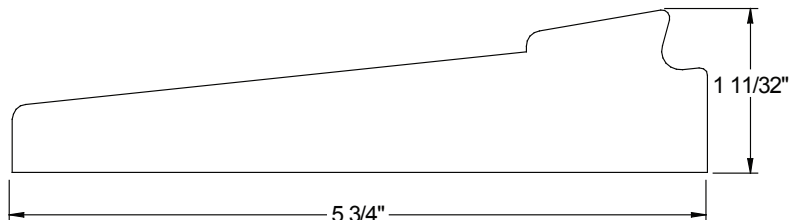

Use for both inswing and outswing applications.

Basic Fixed/Moderate Climate Sill Cover

Sills

For Use With:
Basic Fixed Sills
Moderate Climate Sills

Size	Length
2/0	23.250"
2/4	27.250"
2/6	29.250"
2/8	31.250"
2/10	33.250"
3/0	35.250"
3/6	41.250"

Size	Length
2/4	26.500"
2/6	28.500"
2/8	30.500"
2/10	32.500"
3/0	34.500"

Sills

For Use With:
 Composite Adjustable Sills
 Basic Composite Adjustable Sills
 Hardwood Adjustable Sills

For Use With:
Outswing Composite Sills

Size	Length
2/4	26.500"
2/6	28.500"
2/8	30.500"
2/10	32.500"
3/0	34.500"

End Seal Pad - Basic Fixed Sills

**End Seal Pad - Composite/Hardwood Adjustable and Fixed Inswing Sills
Basic Composite Adjustable Inswing Sills**