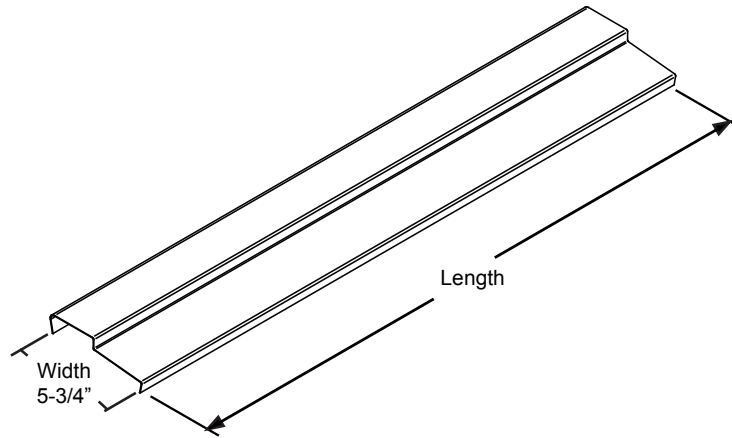

Use for both inswing and outswing applications.

Basic Fixed/Moderate Climate Sill Cover

Sills

For Use With:
Basic Fixed Sills
Moderate Climate Sills

Size	Length
2/0	23.250"
2/4	27.250"
2/6	29.250"
2/8	31.250"
2/10	33.250"
3/0	35.250"
3/6	41.250"

Size	Length
2/4	26.500"
2/6	28.500"
2/8	30.500"
2/10	32.500"
3/0	34.500"

Sills

For Use With:
 Composite Adjustable Sills
 Basic Composite Adjustable Sills
 Hardwood Adjustable Sills

For Use With:
Outswing Composite Sills