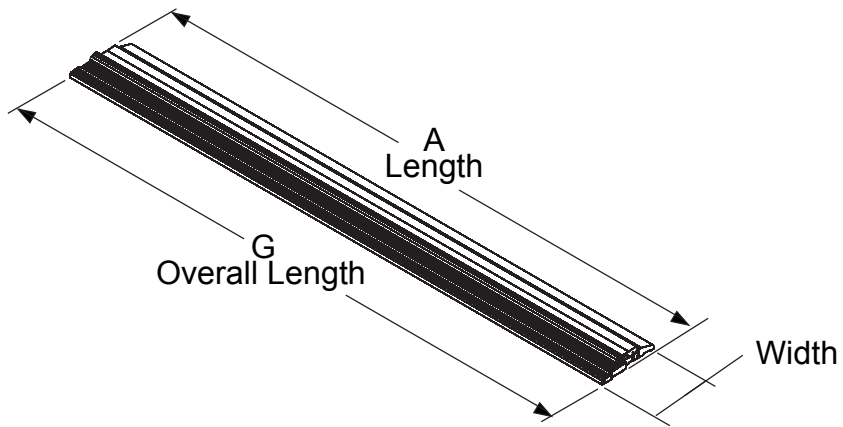

Sills

Composite Outswing Sill

		LENGTHS	"A" SILL LENGTH	"G" OVERALL LENGTH		
SIDE LITES	-	10" SIDELITE	10.000	10.470		
		12" SIDELITE	12.000	12.470		
		14" SIDELITE	14.000	14.470		
SINGLE	-	2/4 DOOR	28.000	28.470		
		2/6 DOOR	30.000	30.470		
		2/8 DOOR	32.000	32.470		
		2/10 DOOR	34.000	34.470		
		3/0 DOOR	36.000	36.470		
		3/6 DOOR	42.000	42.470		
		FRENCH	7/8" ASTRAGAL	4/0 DOUBLE 7/8" ASTRAGAL	48.718	49.188
4/8 DOUBLE 7/8" ASTRAGAL	56.718			57.188		
5/0 DOUBLE 7/8" ASTRAGAL	60.718			61.188		
5/4 DOUBLE 7/8" ASTRAGAL	64.718			65.188		
5/8 DOUBLE 7/8" ASTRAGAL	68.718			69.188		
6/0 DOUBLE 7/8" ASTRAGAL	72.718			73.188		
7/0 DOUBLE 7/8" ASTRAGAL	84.718			85.188		
TRIPLE	STANDARD MULLION	7/0 TRIPLE PATIO	86.000	86.470		
		7/6 TRIPLE PATIO	92.000	92.470		
		8/0 TRIPLE PATIO	98.000	98.470		
		8/6 TRIPLE PATIO	104.000	104.470		
TRIPLE	WIDE MULLION	9/0 TRIPLE PATIO	110.000	110.470		
		7/0 TRIPLE PATIO	87.000	87.470		
		7/6 TRIPLE PATIO	93.000	93.470		
		8/0 TRIPLE PATIO	99.000	99.470		
SINGLE W/ 1 SIDELITE	STANDARD MULLION	2/4 WITH 1-10" SIDELITE	39.000	39.470		
		2/4 WITH 1-12" SIDELITE	41.000	41.470		
		2/4 WITH 1-14" SIDELITE	43.000	43.470		
		2/6 WITH 1-10" SIDELITE	41.000	41.470		
		2/6 WITH 1-12" SIDELITE	43.000	43.470		
		2/6 WITH 1-14" SIDELITE	45.000	45.470		
		2/8 WITH 1-10" SIDELITE	43.000	43.470		
		2/8 WITH 1-12" SIDELITE	45.000	45.470		
		2/8 WITH 1-14" SIDELITE	47.000	47.470		
		2/10 WITH 1-10" SIDELITE	45.000	45.470		
		2/10 WITH 1-12" SIDELITE	47.000	47.470		
		2/10 WITH 1-14" SIDELITE	49.000	49.470		
		3/0 WITH 1-10" SIDELITE	47.000	47.470		
		3/0 WITH 1-12" SIDELITE	49.000	49.470		
		3/0 WITH 1-14" SIDELITE	51.000	51.470		
		3/6 WITH 1-10" SIDELITE	53.000	53.470		
3/6 WITH 1-12" SIDELITE	55.000	55.470				
3/6 WITH 1-14" SIDELITE	57.000	57.470