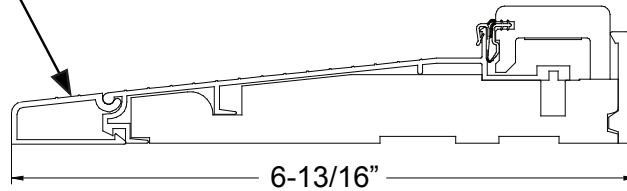

LENGTHS		"A"
SINGLE W/ 2 SIDELITES SPREAD MULLION	3/0 W/2 10" SPREAD 0.00"	59.000
	3/0 W/2 12" SPREAD 0.00"	63.000
	3/0 W/2 14" SPREAD 0.00"	67.000
	3/0 W/2 10" SPREAD 0.25"	59.500
	3/0 W/2 12" SPREAD 0.25"	63.500
	3/0 W/2 14" SPREAD 0.25"	67.500
	3/0 W/2 10" SPREAD 0.50"	60.000
	3/0 W/2 12" SPREAD 0.50"	64.000
	3/0 W/2 14" SPREAD 0.50"	68.000
	3/0 W/2 10" SPREAD 0.75"	60.500
	3/0 W/2 12" SPREAD 0.75"	64.500
	3/0 W/2 14" SPREAD 0.75"	68.500
	3/0 W/2 10" SPREAD 1.00"	61.000
	3/0 W/2 12" SPREAD 1.00"	65.000
	3/0 W/2 14" SPREAD 1.00"	69.000
	3/0 W/2 10" SPREAD 1.25"	61.500
	3/0 W/2 12" SPREAD 1.25"	65.500
	3/0 W/2 14" SPREAD 1.25"	69.500
	3/0 W/2 10" SPREAD 1.50"	62.000
	3/0 W/2 12" SPREAD 1.50"	66.000
	3/0 W/2 14" SPREAD 1.50"	70.000
	3/0 W/2 10" SPREAD 1.75"	62.500
	3/0 W/2 12" SPREAD 1.75"	66.500
	3/0 W/2 14" SPREAD 1.75"	70.500
	3/0 W/2 10" SPREAD 2.00"	63.000
	3/0 W/2 12" SPREAD 2.00"	67.000
	3/0 W/2 14" SPREAD 2.00"	71.000
	3/0 W/2 10" SPREAD 2.25"	63.500
	3/0 W/2 12" SPREAD 2.25"	67.500
	3/0 W/2 14" SPREAD 2.25"	71.500
3/0 W/2 10" SPREAD 2.50"	64.000	
3/0 W/2 12" SPREAD 2.50"	68.000	
3/0 W/2 14" SPREAD 2.50"	72.000	
3/0 W/2 10" SPREAD 2.75"	64.500	
3/0 W/2 12" SPREAD 2.75"	68.500	
3/0 W/2 14" SPREAD 2.75"	72.500	
3/0 W/2 10" SPREAD 3.00"	65.000	
3/0 W/2 12" SPREAD 3.00"	69.000	
3/0 W/2 14" SPREAD 3.00"	73.000	

*NOTE: Spread mullion options only available with Composite Inswing Adjustable Sill.

Composite/Hardwood Inswing Adjustable Sill Extenders

1-3/8" Extender
for 4-9/16" sill only.

1" Extender
for 5-3/4" sill only.

2" Extender
for 5-3/4" sill only.

3-1/4" Extender
for 5-3/4" sill only.

Sills

Sills

Basic Composite Inswing Adjustable Sill Extenders

1-3/8" Extender
for 4-9/16" sill only.

1" Extender
for 5-3/4" sill only.