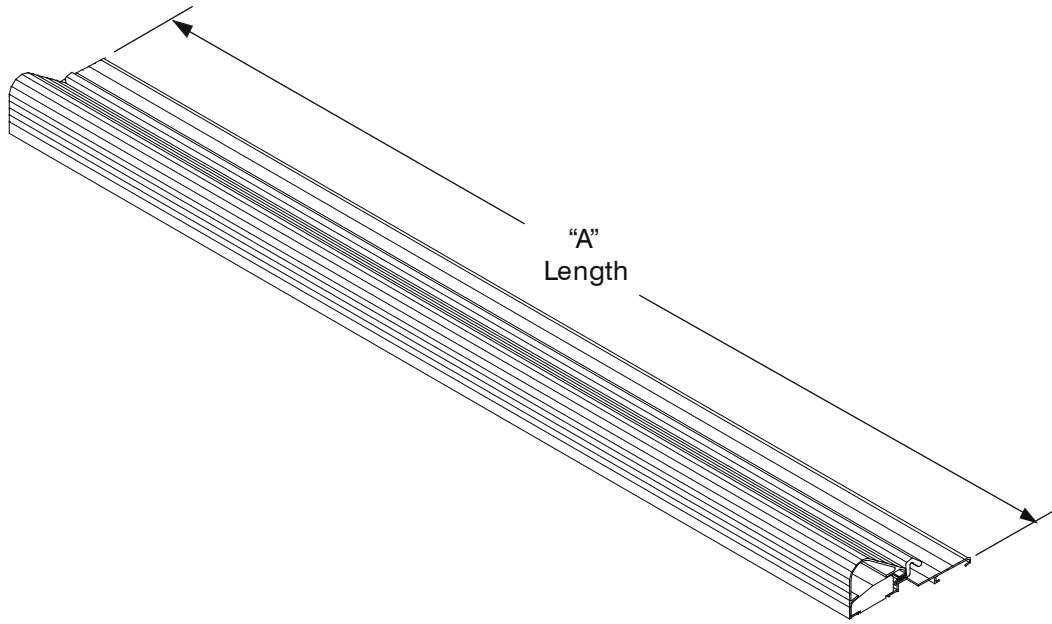

Sills

	SIZE	"A" LENGTH
SINGLE	24 = 2/4 DOOR	28.000
	26 = 2/6 DOOR	30.000
	28 = 2/8 DOOR	32.000
	21 = 2/10 DOOR	34.000
	30 = 3/0 DOOR	36.000
	36 = 3/6 DOOR	42.000
FRENCH	4/8 FRENCH WITH 7/8" ASTRAGAL	57.718
	5/0 FRENCH WITH 7/8" ASTRAGAL	61.718
	5/4 FRENCH WITH 7/8" ASTRAGAL	65.718
	5/8 FRENCH WITH 7/8" ASTRAGAL	69.718
	6/0 FRENCH WITH 7/8" ASTRAGAL	73.718
	7/0 FRENCH WITH 7/8" ASTRAGAL	85.718