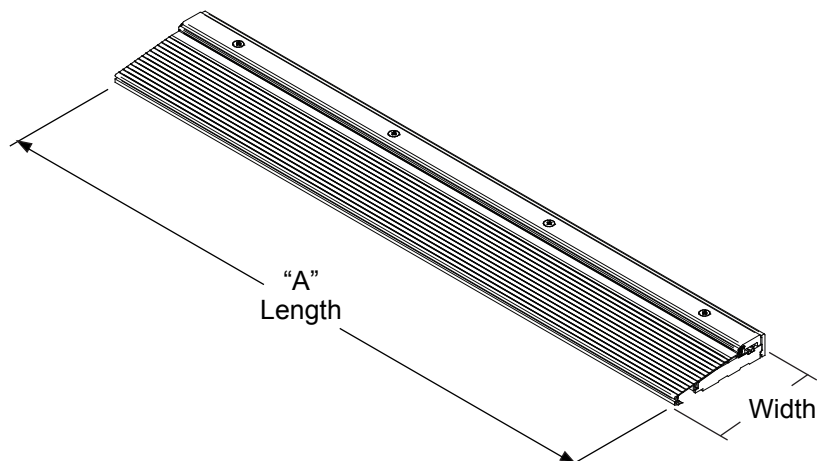

Composite/Hardwood Inswing Adjustable Sill

		LENGTHS	"A"		
SINGLE		2/4	28.000		
		2/6	30.000		
		2/8	32.000		
		2/10	34.000		
		3/0	36.000		
		3/6	42.000		
FRENCH (7/8" ASTRAGAL)		4/8	56.718		
		5/0	60.718		
		5/4	64.718		
		5/8	68.718		
		6/0	72.718		
		7/0	84.718		
DOUBLE	STANDARD MULLION	4/8	57.000		
		5/0	61.000		
		5/4	65.000		
		5/8	69.000		
		6/0	73.000		
		7/0	86.000		
TRIPLE	STANDARD MULLION	7/6	92.000		
		8/0	98.000		
		8/6	104.000		
		9/0	110.000		
		2/4 W/1 10"	39.000		
		2/4 W/1 12"	41.000		
SINGLE W/ 1 SIDELITE	STANDARD MULLION	2/4 W/1 14"	43.000		
		2/6 W/1 10"	41.000		
		2/6 W/1 12"	43.000		
		2/6 W/1 14"	45.000		
		2/8 W/1 10"	43.000		
		2/8 W/1 12"	45.000		
		2/8 W/1 14"	47.000		
		2/10 W/1 10"	45.000		
		2/10 W/1 12"	47.000		
		2/10 W/1 14"	49.000		
		3/0 W/1 10"	47.000		
		3/0 W/1 12"	49.000		
		3/0 W/1 14"	51.000		
		3/6 W/1 10"	53.000		
		3/6 W/1 12"	55.000		
		3/6 W/1 14"	57.000		
		SINGLE W/ 2 SIDELITES	STANDARD MULLION	2/4 W/2 10"	50.000
				2/4 W/2 12"	54.000
				2/4 W/2 14"	58.000
				2/6 W/2 10"	52.000
				2/6 W/2 12"	56.000
2/6 W/2 14"	60.000				
2/8 W/2 10"	54.000				
2/8 W/2 12"	58.000				
2/8 W/2 14"	62.000				
2/10 W/2 10"	56.000				
2/10 W/2 12"	60.000				
2/10 W/2 14"	64.000				
3/0 W/2 10"	58.000				
3/0 W/2 12"	62.000				
3/0 W/2 14"	66.000				
3/6 W/2 10"	64.000				
3/6 W/2 12"	68.000				
3/6 W/2 14"	72.000				

		LENGTHS	"A"		
DOUBLE	WIDE MULLION	4/8	57.500		
		5/0	61.500		
		5/4	65.500		
		5/8	69.500		
		6/0	73.500		
		7/0	87.000		
TRIPLE	WIDE MULLION	7/6	93.000		
		8/0	99.000		
		8/6	105.000		
		9/0	111.000		
		2/4 W/1 10"	39.500		
		2/4 W/1 12"	41.500		
SINGLE W/ 1 SIDELITE	WIDE MULLION	2/4 W/1 14"	43.500		
		2/6 W/1 10"	41.500		
		2/6 W/1 12"	43.500		
		2/6 W/1 14"	45.500		
		2/8 W/1 10"	43.500		
		2/8 W/1 12"	45.500		
		2/8 W/1 14"	47.500		
		2/10 W/1 10"	45.500		
		2/10 W/1 12"	47.500		
		2/10 W/1 14"	49.500		
		3/0 W/1 10"	47.500		
		3/0 W/1 12"	49.500		
		3/0 W/1 14"	51.500		
		3/6 W/1 10"	53.500		
		3/6 W/1 12"	55.500		
		3/6 W/1 14"	57.500		
		SINGLE W/ 2 SIDELITES	WIDE MULLION	2/4 W/2 10"	51.000
				2/4 W/2 12"	55.000
				2/4 W/2 14"	59.000
				2/6 W/2 10"	53.000
				2/6 W/2 12"	57.000
2/6 W/2 14"	61.000				
2/8 W/2 10"	55.000				
2/8 W/2 12"	59.000				
2/8 W/2 14"	63.000				
2/10 W/2 10"	57.000				
2/10 W/2 12"	61.000				
2/10 W/2 14"	65.000				
3/0 W/2 10"	59.000				
3/0 W/2 12"	63.000				
3/0 W/2 14"	67.000				
3/6 W/2 10"	65.000				
3/6 W/2 12"	69.000				
3/6 W/2 14"	73.000				

		LENGTHS	"A"
FRENCH W/ 2 SIDELITES	WIDE MULLION	6/0 W/2-10"	95.718
		6/0 W/2-12"	99.718
		6/0 W/2-14"	103.718
SINGLE W/ 2 VENTING SIDELITES	WIDE MULLION	2/4 W/2-12"	55.408
		2/4 W/2-14"	59.408
		2/6 W/2-12"	57.408
		2/6 W/2-14"	61.408
		2/8 W/2-12"	59.408
		2/8 W/2-14"	63.408
		2/10 W/2-12"	61.408
		2/10 W/2-14"	65.408
FRENCH W/ 2 VENTING SIDELITES	WIDE MULLION	3/0 W/2-12"	63.408
		3/0 W/2-14"	67.408
		4/8 W/2-12"	84.126
		4/8 W/2-14"	88.126
		5/0 W/2-12"	88.126
		5/0 W/2-14"	92.126
		5/4 W/2-12"	92.126
		5/4 W/2-14"	96.126
SINGLE W/ 2 SIDELITES	WIDE MULLION	5/8 W/2-12"	96.126
		5/8 W/2-14"	100.126
		6/0 W/2-12"	100.126
		6/0 W/2-14"	104.126

Sills