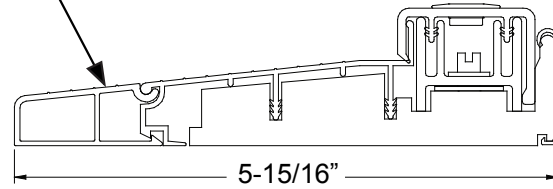

2" Extender
for 5-3/4" sill only.

3-1/4" Extender
for 5-3/4" sill only.

Sills

Sills

Basic Composite Inswing Adjustable Sill Extenders

1-3/8" Extender
for 4-9/16" sill only.

1" Extender
for 5-3/4" sill only.

2" Extender
for 5-3/4" sill only.

3-1/4" Extender
for 5-3/4" sill only.

Sills

Sills

Composite Outswing Sill

		LENGTHS	"A" SILL LENGTH	"G" OVERALL LENGTH
SIDE LITES	-	10" SIDELITE	10.000	10.470
		12" SIDELITE	12.000	12.470
		14" SIDELITE	14.000	14.470
SINGLE	-	2/4 DOOR	28.000	28.470
		2/6 DOOR	30.000	30.470
		2/8 DOOR	32.000	32.470
		2/10 DOOR	34.000	34.470
		3/0 DOOR	36.000	36.470
		3/6 DOOR	42.000	42.470
		FRENCH	7/8" ASTRAGAL	4/0 DOUBLE 7/8" ASTRAGAL
4/8 DOUBLE 7/8" ASTRAGAL	56.718			57.188
5/0 DOUBLE 7/8" ASTRAGAL	60.718			61.188
5/4 DOUBLE 7/8" ASTRAGAL	64.718			65.188
5/8 DOUBLE 7/8" ASTRAGAL	68.718			69.188
6/0 DOUBLE 7/8" ASTRAGAL	72.718			73.188
7/0 DOUBLE 7/8" ASTRAGAL	84.718			85.188
TRIPLE	STANDARD MULLION	7/0 TRIPLE PATIO	86.000	86.470
		7/6 TRIPLE PATIO	92.000	92.470
		8/0 TRIPLE PATIO	98.000	98.470
		8/6 TRIPLE PATIO	104.000	104.470
TRIPLE	WIDE MULLION	9/0 TRIPLE PATIO	110.000	110.470
		7/0 TRIPLE PATIO	87.000	87.470
		7/6 TRIPLE PATIO	93.000	93.470
		8/0 TRIPLE PATIO	99.000	99.470
SINGLE W/ 1 SIDELITE	STANDARD MULLION	2/4 WITH 1-10" SIDELITE	39.000	39.470
		2/4 WITH 1-12" SIDELITE	41.000	41.470
		2/4 WITH 1-14" SIDELITE	43.000	43.470
		2/6 WITH 1-10" SIDELITE	41.000	41.470
		2/6 WITH 1-12" SIDELITE	43.000	43.470
		2/6 WITH 1-14" SIDELITE	45.000	45.470
		2/8 WITH 1-10" SIDELITE	43.000	43.470
		2/8 WITH 1-12" SIDELITE	45.000	45.470
		2/8 WITH 1-14" SIDELITE	47.000	47.470
		2/10 WITH 1-10" SIDELITE	45.000	45.470
		2/10 WITH 1-12" SIDELITE	47.000	47.470
		2/10 WITH 1-14" SIDELITE	49.000	49.470
		3/0 WITH 1-10" SIDELITE	47.000	47.470
		3/0 WITH 1-12" SIDELITE	49.000	49.470
		3/0 WITH 1-14" SIDELITE	51.000	51.470
		3/6 WITH 1-10" SIDELITE	53.000	53.470
3/6 WITH 1-12" SIDELITE	55.000	55.470		
3/6 WITH 1-14" SIDELITE	57.000	57.470		