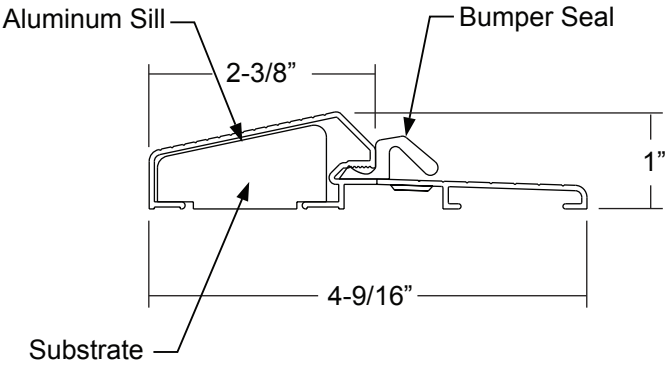

Outswing Sill - No Thermal Break

	DOOR SIZE	"A"
SINGLE	2/4	28"
	2/6	30"
	2/8	32"
	2/10	34"
	3/0	36"
	3/6	42"
FRENCH	4/8	56-23/32"
	5/0	60-23/32"
	5/4	64-23/32"
	5/8	68-23/32"
	6/0	72-23/32"
	7/0	84-23/32"

Sills