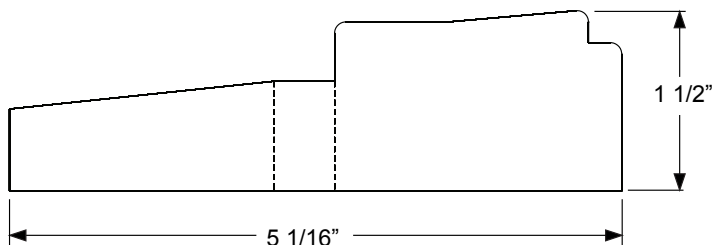

Size	Length
2/4	26.500"
2/6	28.500"
2/8	30.500"
2/10	32.500"
3/0	34.500"

Sills

For Use With:
 Composite Adjustable Sills
 Basic Composite Adjustable Sills
 Hardwood Adjustable Sills

For Use With:
Outswing Composite Sills

Size	Length
2/4	26.500"
2/6	28.500"
2/8	30.500"
2/10	32.500"
3/0	34.500"

End Seal Pad - Basic Fixed Sills

**End Seal Pad - Composite/Hardwood Adjustable and Fixed Inswing Sills
Basic Composite Adjustable Inswing Sills**