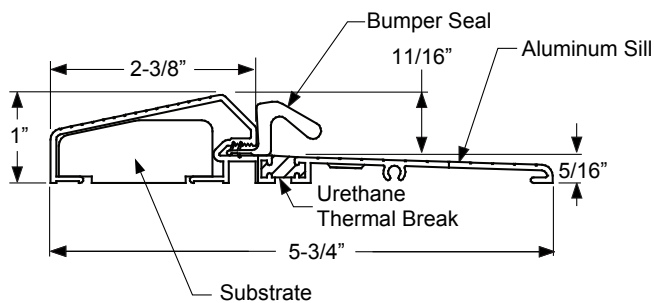

		LENGTHS	"A" SILL LENGTH	"G" OVERALL LENGTH
SINGLE W/ 1 SIDELITE	WIDE MULLION	2/4 WITH 1-10" SIDELITE	39.500	39.970
		2/4 WITH 1-12" SIDELITE	41.500	41.970
		2/4 WITH 1-14" SIDELITE	43.500	43.970
		2/6 WITH 1-10" SIDELITE	41.500	41.970
		2/6 WITH 1-12" SIDELITE	43.500	43.970
		2/6 WITH 1-14" SIDELITE	45.500	45.970
		2/8 WITH 1-10" SIDELITE	43.500	43.970
		2/8 WITH 1-12" SIDELITE	45.500	45.970
		2/8 WITH 1-14" SIDELITE	47.500	47.970
		2/10 WITH 1-10" SIDELITE	45.500	45.970
		2/10 WITH 1-12" SIDELITE	47.500	47.970
		2/10 WITH 1-14" SIDELITE	49.500	49.970
		3/0 WITH 1-10" SIDELITE	47.500	47.970
		3/0 WITH 1-12" SIDELITE	49.500	49.970
		3/0 WITH 1-14" SIDELITE	51.500	51.970
		3/6 WITH 1-10" SIDELITE	53.500	53.970
3/6 WITH 1-12" SIDELITE	55.500	55.970		
3/6 WITH 1-14" SIDELITE	57.500	57.970		
SINGLE W/ 2 SIDELITES	STANDARD MULLION	2/4 WITH 2-10" SIDELITES	50.000	50.470
		2/4 WITH 2-12" SIDELITES	54.000	54.470
		2/4 WITH 2-14" SIDELITES	58.000	58.470
		2/6 WITH 2-10" SIDELITES	52.000	52.470
		2/6 WITH 2-12" SIDELITES	56.000	56.470
		2/6 WITH 2-14" SIDELITES	60.000	60.470
		2/8 WITH 2-10" SIDELITES	54.000	54.470
		2/8 WITH 2-12" SIDELITES	58.000	58.470
		2/8 WITH 2-14" SIDELITES	62.000	62.470
		2/10 WITH 2-10" SIDELITES	56.000	56.470
		2/10 WITH 2-12" SIDELITES	60.000	60.470
		2/10 WITH 2-14" SIDELITES	64.000	64.470
		3/0 WITH 2-10" SIDELITES	58.000	58.470
		3/0 WITH 2-12" SIDELITES	62.000	62.470
		3/0 WITH 2-14" SIDELITES	66.000	66.470
		3/6 WITH 2-10" SIDELITES	64.000	64.470
3/6 WITH 2-12" SIDELITES	68.000	68.470		
3/6 WITH 2-14" SIDELITES	72.000	72.470		
SINGLE W/ 2 SIDELITES	WIDE MULLION	2/4 WITH 2-10" SIDELITES	51.000	51.470
		2/4 WITH 2-12" SIDELITES	55.000	55.470
		2/4 WITH 2-14" SIDELITES	59.000	59.470
		2/6 WITH 2-10" SIDELITES	53.000	53.470
		2/6 WITH 2-12" SIDELITES	57.000	57.470
		2/6 WITH 2-14" SIDELITES	61.000	61.470
		2/8 WITH 2-10" SIDELITES	55.000	55.470
		2/8 WITH 2-12" SIDELITES	59.000	59.470
		2/8 WITH 2-14" SIDELITES	63.000	63.470
		2/10 WITH 2-10" SIDELITES	57.000	57.470
		2/10 WITH 2-12" SIDELITES	61.000	61.470
		2/10 WITH 2-14" SIDELITES	65.000	65.470
		3/0 WITH 2-10" SIDELITES	59.000	59.470
		3/0 WITH 2-12" SIDELITES	63.000	63.470
		3/0 WITH 2-14" SIDELITES	67.000	67.470
		3/6 WITH 2-10" SIDELITES	65.000	65.470
3/6 WITH 2-12" SIDELITES	69.000	69.470		
3/6 WITH 2-14" SIDELITES	73.000	73.470		