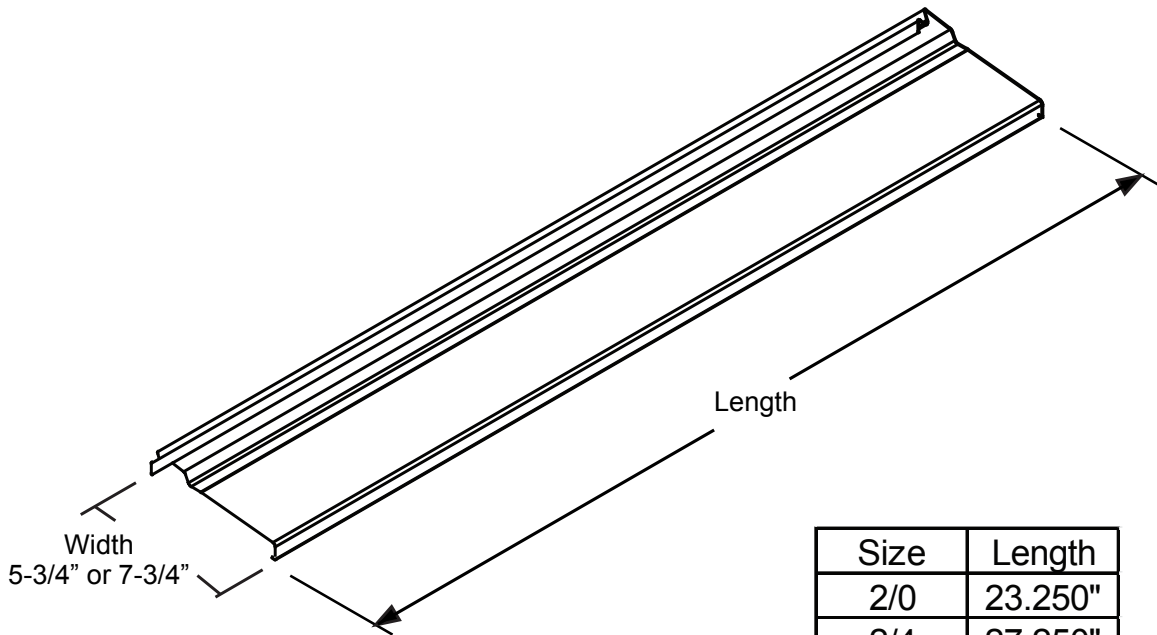

Basic Fixed/Moderate Climate Sill Cover

Sills

For Use With:
Basic Fixed Sills
Moderate Climate Sills

Size	Length
2/0	23.250"
2/4	27.250"
2/6	29.250"
2/8	31.250"
2/10	33.250"
3/0	35.250"
3/6	41.250"