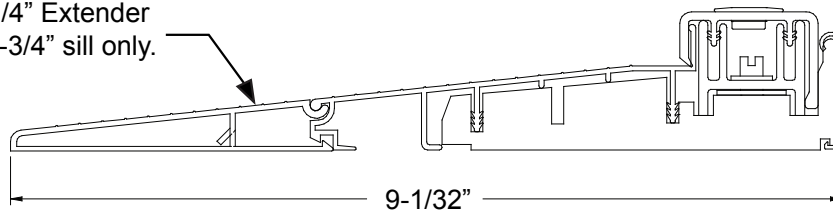

2" Extender
for 5-3/4" sill only.

3-1/4" Extender
for 5-3/4" sill only.

Sills

Sills

Basic Composite Inswing Adjustable Sill Extenders

1-3/8" Extender
for 4-9/16" sill only.

1" Extender
for 5-3/4" sill only.

2" Extender
for 5-3/4" sill only.

3-1/4" Extender
for 5-3/4" sill only.

Sills

Sills

Composite Outswing Sill

		LENGTHS	"A" SILL LENGTH	"G" OVERALL LENGTH
SIDE LITES	-	10" SIDELITE	10.000	10.470
		12" SIDELITE	12.000	12.470
		14" SIDELITE	14.000	14.470
SINGLE	-	2/4 DOOR	28.000	28.470
		2/6 DOOR	30.000	30.470
		2/8 DOOR	32.000	32.470
		2/10 DOOR	34.000	34.470
		3/0 DOOR	36.000	36.470
		3/6 DOOR	42.000	42.470
		FRENCH	7/8" ASTRAGAL	4/0 DOUBLE 7/8" ASTRAGAL
4/8 DOUBLE 7/8" ASTRAGAL	56.718			57.188
5/0 DOUBLE 7/8" ASTRAGAL	60.718			61.188
5/4 DOUBLE 7/8" ASTRAGAL	64.718			65.188
5/8 DOUBLE 7/8" ASTRAGAL	68.718			69.188
6/0 DOUBLE 7/8" ASTRAGAL	72.718			73.188
7/0 DOUBLE 7/8" ASTRAGAL	84.718			85.188
TRIPLE	STANDARD MULLION	7/0 TRIPLE PATIO	86.000	86.470
		7/6 TRIPLE PATIO	92.000	92.470
		8/0 TRIPLE PATIO	98.000	98.470
		8/6 TRIPLE PATIO	104.000	104.470
TRIPLE	WIDE MULLION	9/0 TRIPLE PATIO	110.000	110.470
		7/0 TRIPLE PATIO	87.000	87.470
		7/6 TRIPLE PATIO	93.000	93.470
		8/0 TRIPLE PATIO	99.000	99.470
SINGLE W/ 1 SIDELITE	STANDARD MULLION	2/4 WITH 1-10" SIDELITE	39.000	39.470
		2/4 WITH 1-12" SIDELITE	41.000	41.470
		2/4 WITH 1-14" SIDELITE	43.000	43.470
		2/6 WITH 1-10" SIDELITE	41.000	41.470
		2/6 WITH 1-12" SIDELITE	43.000	43.470
		2/6 WITH 1-14" SIDELITE	45.000	45.470
		2/8 WITH 1-10" SIDELITE	43.000	43.470
		2/8 WITH 1-12" SIDELITE	45.000	45.470
		2/8 WITH 1-14" SIDELITE	47.000	47.470
		2/10 WITH 1-10" SIDELITE	45.000	45.470
		2/10 WITH 1-12" SIDELITE	47.000	47.470
		2/10 WITH 1-14" SIDELITE	49.000	49.470
		3/0 WITH 1-10" SIDELITE	47.000	47.470
		3/0 WITH 1-12" SIDELITE	49.000	49.470
		3/0 WITH 1-14" SIDELITE	51.000	51.470
		3/6 WITH 1-10" SIDELITE	53.000	53.470
3/6 WITH 1-12" SIDELITE	55.000	55.470		
3/6 WITH 1-14" SIDELITE	57.000	57.470		