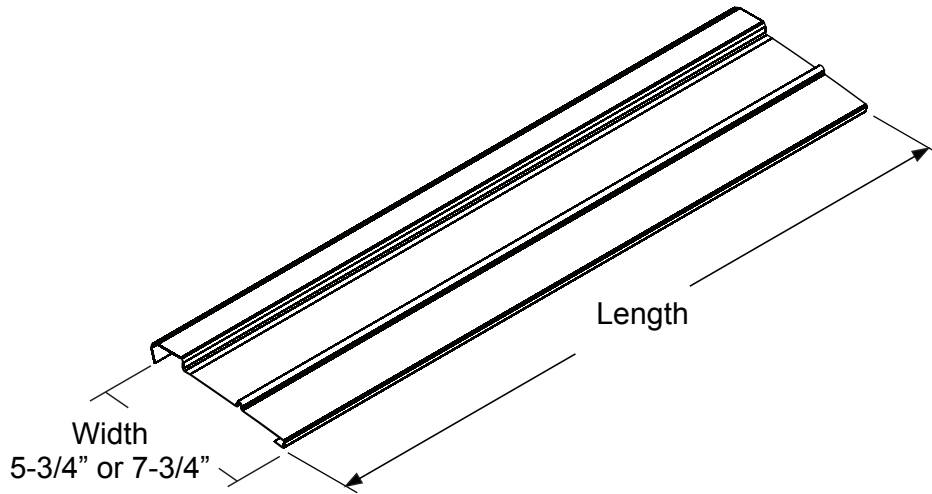

Use for both inswing and outswing applications.

Basic Fixed/Moderate Climate Sill Cover

Sills

For Use With:
Basic Fixed Sills
Moderate Climate Sills

Size	Length
2/0	23.250"
2/4	27.250"
2/6	29.250"
2/8	31.250"
2/10	33.250"
3/0	35.250"
3/6	41.250"

Size	Length
2/4	26.500"
2/6	28.500"
2/8	30.500"
2/10	32.500"
3/0	34.500"

Sills

For Use With:
 Composite Adjustable Sills
 Basic Composite Adjustable Sills
 Hardwood Adjustable Sills

For Use With:
Outswing Composite Sills