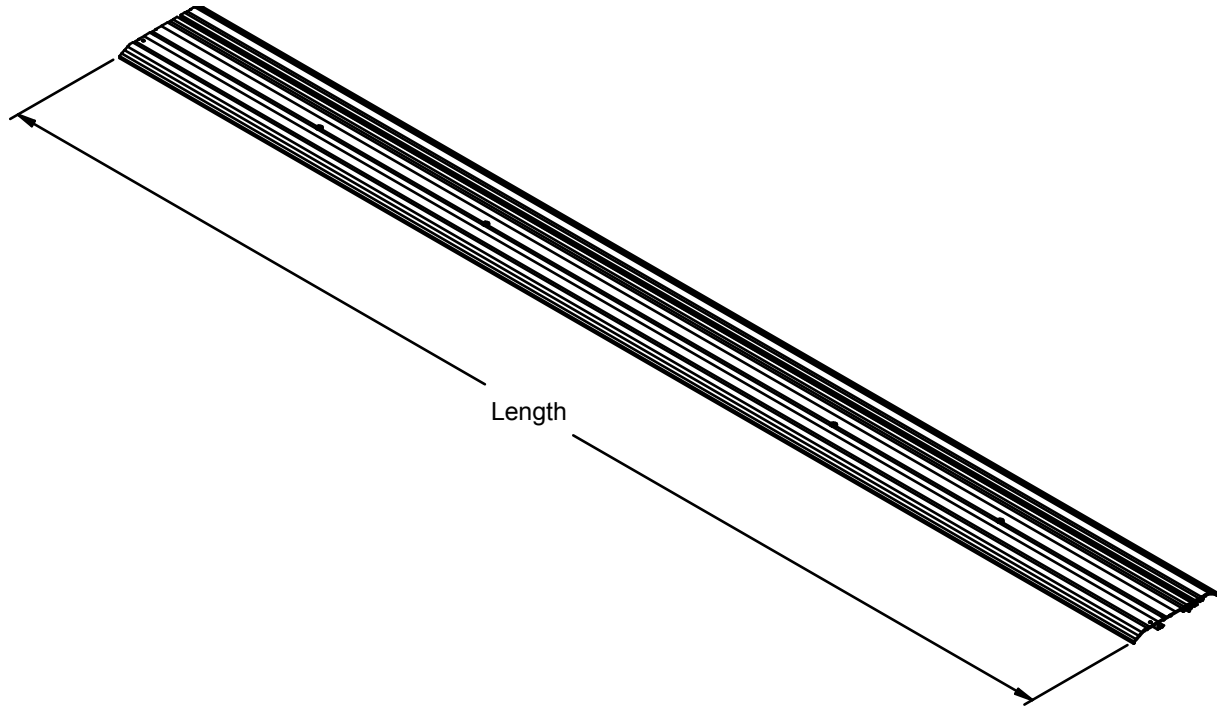

Sills

Sills

	SIZE	"A" LENGTH
SINGLE	24 = 2/4 DOOR	28.000
	26 = 2/6 DOOR	30.000
	28 = 2/8 DOOR	32.000
	21 = 2/10 DOOR	34.000
	30 = 3/0 DOOR	36.000
	36 = 3/6 DOOR	42.000
FRENCH	4/8 FRENCH WITH 7/8" ASTRAGAL	57.718
	5/0 FRENCH WITH 7/8" ASTRAGAL	61.718
	5/4 FRENCH WITH 7/8" ASTRAGAL	65.718
	5/8 FRENCH WITH 7/8" ASTRAGAL	69.718
	6/0 FRENCH WITH 7/8" ASTRAGAL	73.718
	7/0 FRENCH WITH 7/8" ASTRAGAL	85.718