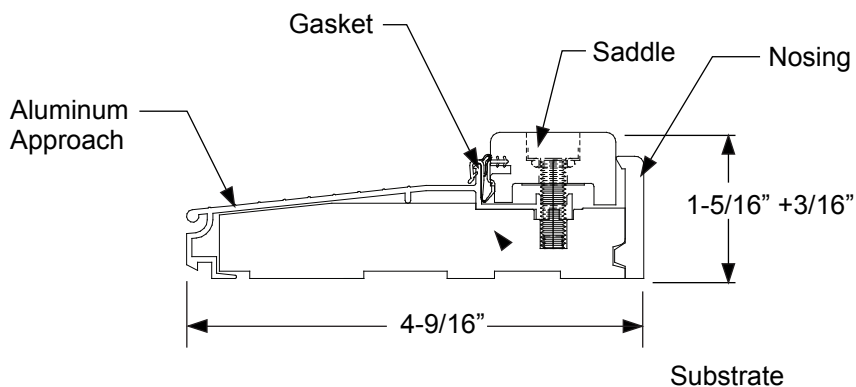

Composite/Hardwood Inswing Adjustable Sill

		LENGTHS	"A"		
SINGLE		2/4	28.000		
		2/6	30.000		
		2/8	32.000		
		2/10	34.000		
		3/0	36.000		
		3/6	42.000		
FRENCH (7/8" ASTRAGAL)		4/8	56.718		
		5/0	60.718		
		5/4	64.718		
		5/8	68.718		
		6/0	72.718		
		7/0	84.718		
DOUBLE	STANDARD MULLION	4/8	57.000		
		5/0	61.000		
		5/4	65.000		
		5/8	69.000		
		6/0	73.000		
		7/0	86.000		
TRIPLE	STANDARD MULLION	7/6	92.000		
		8/0	98.000		
		8/6	104.000		
		9/0	110.000		
		2/4 W/1 10"	39.000		
		2/4 W/1 12"	41.000		
SINGLE W/ 1 SIDELITE	STANDARD MULLION	2/4 W/1 14"	43.000		
		2/6 W/1 10"	41.000		
		2/6 W/1 12"	43.000		
		2/6 W/1 14"	45.000		
		2/8 W/1 10"	43.000		
		2/8 W/1 12"	45.000		
		2/8 W/1 14"	47.000		
		2/10 W/1 10"	45.000		
		2/10 W/1 12"	47.000		
		2/10 W/1 14"	49.000		
		3/0 W/1 10"	47.000		
		3/0 W/1 12"	49.000		
		3/0 W/1 14"	51.000		
		3/6 W/1 10"	53.000		
		3/6 W/1 12"	55.000		
		3/6 W/1 14"	57.000		
		SINGLE W/ 2 SIDELITES	STANDARD MULLION	2/4 W/2 10"	50.000
				2/4 W/2 12"	54.000
				2/4 W/2 14"	58.000
				2/6 W/2 10"	52.000
				2/6 W/2 12"	56.000
2/6 W/2 14"	60.000				
2/8 W/2 10"	54.000				
2/8 W/2 12"	58.000				
2/8 W/2 14"	62.000				
2/10 W/2 10"	56.000				
2/10 W/2 12"	60.000				
2/10 W/2 14"	64.000				
3/0 W/2 10"	58.000				
3/0 W/2 12"	62.000				
3/0 W/2 14"	66.000				
3/6 W/2 10"	64.000				
3/6 W/2 12"	68.000				
3/6 W/2 14"	72.000				

		LENGTHS	"A"		
DOUBLE	WIDE MULLION	4/8	57.500		
		5/0	61.500		
		5/4	65.500		
		5/8	69.500		
		6/0	73.500		
		7/0	87.000		
TRIPLE	WIDE MULLION	7/6	93.000		
		8/0	99.000		
		8/6	105.000		
		9/0	111.000		
		2/4 W/1 10"	39.500		
		2/4 W/1 12"	41.500		
SINGLE W/ 1 SIDELITE	WIDE MULLION	2/4 W/1 14"	43.500		
		2/6 W/1 10"	41.500		
		2/6 W/1 12"	43.500		
		2/6 W/1 14"	45.500		
		2/8 W/1 10"	43.500		
		2/8 W/1 12"	45.500		
		2/8 W/1 14"	47.500		
		2/10 W/1 10"	45.500		
		2/10 W/1 12"	47.500		
		2/10 W/1 14"	49.500		
		3/0 W/1 10"	47.500		
		3/0 W/1 12"	49.500		
		3/0 W/1 14"	51.500		
		3/6 W/1 10"	53.500		
		3/6 W/1 12"	55.500		
		3/6 W/1 14"	57.500		
		SINGLE W/ 2 SIDELITES	WIDE MULLION	2/4 W/2 10"	51.000
				2/4 W/2 12"	55.000
				2/4 W/2 14"	59.000
				2/6 W/2 10"	53.000
				2/6 W/2 12"	57.000
2/6 W/2 14"	61.000				
2/8 W/2 10"	55.000				
2/8 W/2 12"	59.000				
2/8 W/2 14"	63.000				
2/10 W/2 10"	57.000				
2/10 W/2 12"	61.000				
2/10 W/2 14"	65.000				
3/0 W/2 10"	59.000				
3/0 W/2 12"	63.000				
3/0 W/2 14"	67.000				
3/6 W/2 10"	65.000				
3/6 W/2 12"	69.000				
3/6 W/2 14"	73.000				

		LENGTHS	"A"
FRENCH W/ 2 SIDELITES	WIDE MULLION	6/0 W/2-10"	95.718
		6/0 W/2-12"	99.718
		6/0 W/2-14"	103.718
SINGLE W/ 2 VENTING SIDELITES	WIDE MULLION	2/4 W/2-12"	55.408
		2/4 W/2-14"	59.408
		2/6 W/2-12"	57.408
		2/6 W/2-14"	61.408
		2/8 W/2-12"	59.408
		2/8 W/2-14"	63.408
		2/10 W/2-12"	61.408
		2/10 W/2-14"	65.408
FRENCH W/ 2 VENTING SIDELITES	WIDE MULLION	3/0 W/2-12"	63.408
		3/0 W/2-14"	67.408
		4/8 W/2-12"	84.126
		4/8 W/2-14"	88.126
		5/0 W/2-12"	88.126
		5/0 W/2-14"	92.126
		5/4 W/2-12"	92.126
		5/4 W/2-14"	96.126
SINGLE W/ 2 SIDELITES	WIDE MULLION	5/8 W/2-12"	96.126
		5/8 W/2-14"	100.126
		6/0 W/2-12"	100.126
		6/0 W/2-14"	104.126

Sills