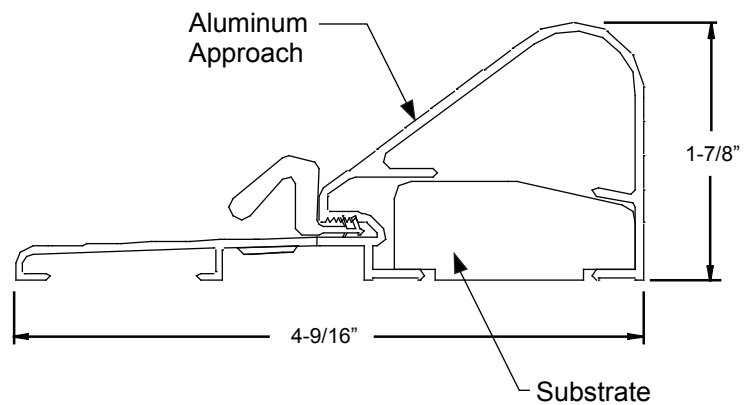

Sills

	SIZE	"A" LENGTH
SINGLE	24 = 2/4 DOOR	28.000
	26 = 2/6 DOOR	30.000
	28 = 2/8 DOOR	32.000
	21 = 2/10 DOOR	34.000
	30 = 3/0 DOOR	36.000
	36 = 3/6 DOOR	42.000
FRENCH	4/8 FRENCH WITH 7/8" ASTRAGAL	57.718
	5/0 FRENCH WITH 7/8" ASTRAGAL	61.718
	5/4 FRENCH WITH 7/8" ASTRAGAL	65.718
	5/8 FRENCH WITH 7/8" ASTRAGAL	69.718
	6/0 FRENCH WITH 7/8" ASTRAGAL	73.718
	7/0 FRENCH WITH 7/8" ASTRAGAL	85.718