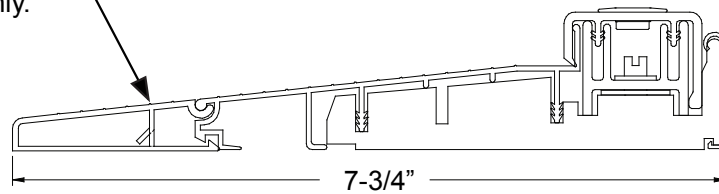

2" Extender
for 5-3/4" sill only.

3-1/4" Extender
for 5-3/4" sill only.

Sills

Sills

Basic Composite Inswing Adjustable Sill Extenders

1-3/8" Extender
for 4-9/16" sill only.

1" Extender
for 5-3/4" sill only.

2" Extender
for 5-3/4" sill only.

3-1/4" Extender
for 5-3/4" sill only.

Sills

Sills

Composite Outswing Sill

		LENGTHS	"A" SILL LENGTH	"G" OVERALL LENGTH
SIDE LITES	-	10" SIDELITE	10.000	10.470
		12" SIDELITE	12.000	12.470
		14" SIDELITE	14.000	14.470
SINGLE	-	2/4 DOOR	28.000	28.470
		2/6 DOOR	30.000	30.470
		2/8 DOOR	32.000	32.470
		2/10 DOOR	34.000	34.470
		3/0 DOOR	36.000	36.470
		3/6 DOOR	42.000	42.470
		FRENCH	7/8" ASTRAGAL	4/0 DOUBLE 7/8" ASTRAGAL
4/8 DOUBLE 7/8" ASTRAGAL	56.718			57.188
5/0 DOUBLE 7/8" ASTRAGAL	60.718			61.188
5/4 DOUBLE 7/8" ASTRAGAL	64.718			65.188
5/8 DOUBLE 7/8" ASTRAGAL	68.718			69.188
6/0 DOUBLE 7/8" ASTRAGAL	72.718			73.188
7/0 DOUBLE 7/8" ASTRAGAL	84.718			85.188
TRIPLE	STANDARD MULLION	7/0 TRIPLE PATIO	86.000	86.470
		7/6 TRIPLE PATIO	92.000	92.470
		8/0 TRIPLE PATIO	98.000	98.470
		8/6 TRIPLE PATIO	104.000	104.470
TRIPLE	WIDE MULLION	9/0 TRIPLE PATIO	110.000	110.470
		7/0 TRIPLE PATIO	87.000	87.470
		7/6 TRIPLE PATIO	93.000	93.470
		8/0 TRIPLE PATIO	99.000	99.470
SINGLE W/ 1 SIDELITE	STANDARD MULLION	2/4 WITH 1-10" SIDELITE	39.000	39.470
		2/4 WITH 1-12" SIDELITE	41.000	41.470
		2/4 WITH 1-14" SIDELITE	43.000	43.470
		2/6 WITH 1-10" SIDELITE	41.000	41.470
		2/6 WITH 1-12" SIDELITE	43.000	43.470
		2/6 WITH 1-14" SIDELITE	45.000	45.470
		2/8 WITH 1-10" SIDELITE	43.000	43.470
		2/8 WITH 1-12" SIDELITE	45.000	45.470
		2/8 WITH 1-14" SIDELITE	47.000	47.470
		2/10 WITH 1-10" SIDELITE	45.000	45.470
		2/10 WITH 1-12" SIDELITE	47.000	47.470
		2/10 WITH 1-14" SIDELITE	49.000	49.470
		3/0 WITH 1-10" SIDELITE	47.000	47.470
		3/0 WITH 1-12" SIDELITE	49.000	49.470
		3/0 WITH 1-14" SIDELITE	51.000	51.470
		3/6 WITH 1-10" SIDELITE	53.000	53.470
3/6 WITH 1-12" SIDELITE	55.000	55.470		
3/6 WITH 1-14" SIDELITE	57.000	57.470		