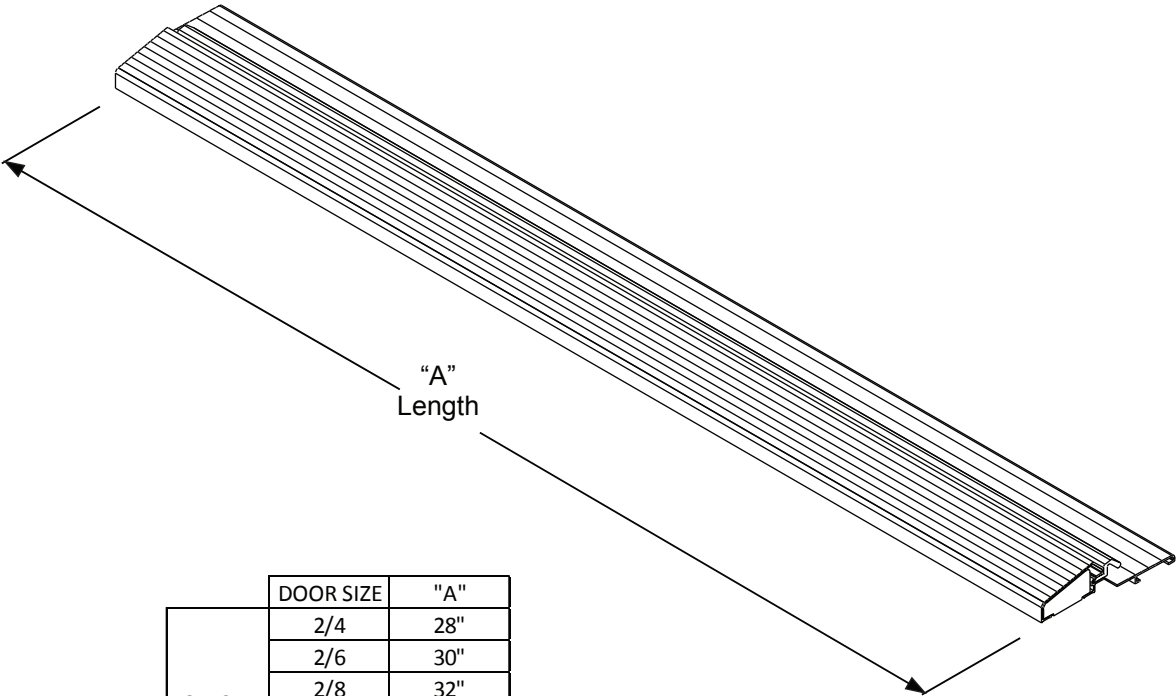

Outswing Sill - No Thermal Break

	DOOR SIZE	"A"
SINGLE	2/4	28"
	2/6	30"
	2/8	32"
	2/10	34"
	3/0	36"
	3/6	42"
FRENCH	4/8	56-23/32"
	5/0	60-23/32"
	5/4	64-23/32"
	5/8	68-23/32"
	6/0	72-23/32"
	7/0	84-23/32"

Sills