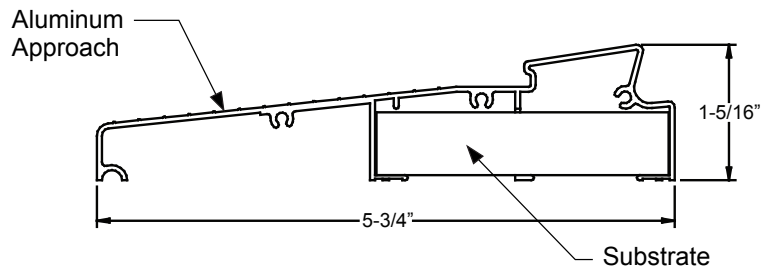

Sills

	SIZE	"A" OVERALL LENGTH
SINGLE	2/4 DOOR	28.000"
	2/6 DOOR	30.000"
	2/8 DOOR	32.000"
	2/10 DOOR	34.000"
	3/0 DOOR	36.000"
	3/6 DOOR	42.000"
FRENCH	4/8 FRENCH WITH 7/8" ASTRAGAL	56.718"
	5/0 FRENCH WITH 7/8" ASTRAGAL	60.718"
	5/4 FRENCH WITH 7/8" ASTRAGAL	64.718"
	5/8 FRENCH WITH 7/8" ASTRAGAL	68.718"
	6/0 FRENCH WITH 7/8" ASTRAGAL	72.718"
	7/0 FRENCH WITH 7/8" ASTRAGAL	84.718"