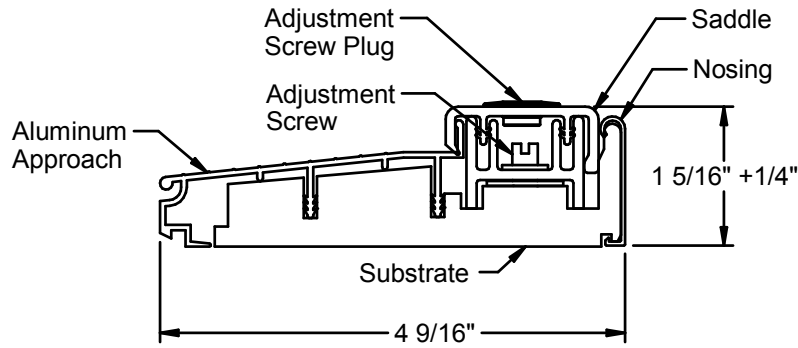

LENGTHS		"A"
SINGLE W/ 2 SIDELITES SPREAD MULLION	3/0 W/2 10" SPREAD 0.00"	59.000
	3/0 W/2 12" SPREAD 0.00"	63.000
	3/0 W/2 14" SPREAD 0.00"	67.000
	3/0 W/2 10" SPREAD 0.25"	59.500
	3/0 W/2 12" SPREAD 0.25"	63.500
	3/0 W/2 14" SPREAD 0.25"	67.500
	3/0 W/2 10" SPREAD 0.50"	60.000
	3/0 W/2 12" SPREAD 0.50"	64.000
	3/0 W/2 14" SPREAD 0.50"	68.000
	3/0 W/2 10" SPREAD 0.75"	60.500
	3/0 W/2 12" SPREAD 0.75"	64.500
	3/0 W/2 14" SPREAD 0.75"	68.500
	3/0 W/2 10" SPREAD 1.00"	61.000
	3/0 W/2 12" SPREAD 1.00"	65.000
	3/0 W/2 14" SPREAD 1.00"	69.000
	3/0 W/2 10" SPREAD 1.25"	61.500
	3/0 W/2 12" SPREAD 1.25"	65.500
	3/0 W/2 14" SPREAD 1.25"	69.500
	3/0 W/2 10" SPREAD 1.50"	62.000
	3/0 W/2 12" SPREAD 1.50"	66.000
	3/0 W/2 14" SPREAD 1.50"	70.000
	3/0 W/2 10" SPREAD 1.75"	62.500
	3/0 W/2 12" SPREAD 1.75"	66.500
	3/0 W/2 14" SPREAD 1.75"	70.500
	3/0 W/2 10" SPREAD 2.00"	63.000
	3/0 W/2 12" SPREAD 2.00"	67.000
	3/0 W/2 14" SPREAD 2.00"	71.000
	3/0 W/2 10" SPREAD 2.25"	63.500
	3/0 W/2 12" SPREAD 2.25"	67.500
	3/0 W/2 14" SPREAD 2.25"	71.500
3/0 W/2 10" SPREAD 2.50"	64.000	
3/0 W/2 12" SPREAD 2.50"	68.000	
3/0 W/2 14" SPREAD 2.50"	72.000	
3/0 W/2 10" SPREAD 2.75"	64.500	
3/0 W/2 12" SPREAD 2.75"	68.500	
3/0 W/2 14" SPREAD 2.75"	72.500	
3/0 W/2 10" SPREAD 3.00"	65.000	
3/0 W/2 12" SPREAD 3.00"	69.000	
3/0 W/2 14" SPREAD 3.00"	73.000	

*NOTE: Spread mullion options only available with Composite Inswing Adjustable Sill.

Composite/Hardwood Inswing Adjustable Sill Extenders

1-3/8" Extender
for 4-9/16" sill only.

1" Extender
for 5-3/4" sill only.

2" Extender
for 5-3/4" sill only.

3-1/4" Extender
for 5-3/4" sill only.

Sills

Sills

Basic Composite Inswing Adjustable Sill Extenders

1-3/8" Extender
for 4-9/16" sill only.

1" Extender
for 5-3/4" sill only.