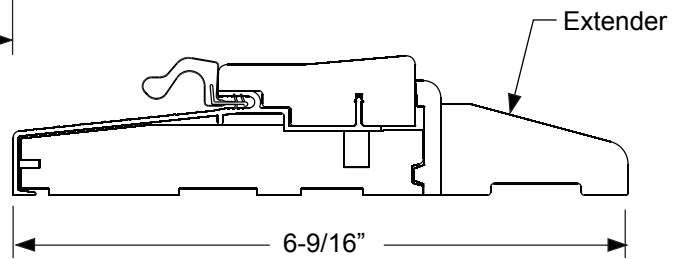

2" Extender
for 5-3/4" sill only.

3-1/4" Extender
for 5-3/4" sill only.

Sills

Sills

Basic Composite Inswing Adjustable Sill Extenders

1-3/8" Extender
for 4-9/16" sill only.

1" Extender
for 5-3/4" sill only.

2" Extender
for 5-3/4" sill only.

3-1/4" Extender
for 5-3/4" sill only.

Sills

Sills

Composite Outswing Sill

		LENGTHS	"A" SILL LENGTH	"G" OVERALL LENGTH
SIDE LITES	-	10" SIDELITE	10.000	10.470
		12" SIDELITE	12.000	12.470
		14" SIDELITE	14.000	14.470
SINGLE	-	2/4 DOOR	28.000	28.470
		2/6 DOOR	30.000	30.470
		2/8 DOOR	32.000	32.470
		2/10 DOOR	34.000	34.470
		3/0 DOOR	36.000	36.470
		3/6 DOOR	42.000	42.470
		FRENCH	7/8" ASTRAGAL	4/0 DOUBLE 7/8" ASTRAGAL
4/8 DOUBLE 7/8" ASTRAGAL	56.718			57.188
5/0 DOUBLE 7/8" ASTRAGAL	60.718			61.188
5/4 DOUBLE 7/8" ASTRAGAL	64.718			65.188
5/8 DOUBLE 7/8" ASTRAGAL	68.718			69.188
6/0 DOUBLE 7/8" ASTRAGAL	72.718			73.188
7/0 DOUBLE 7/8" ASTRAGAL	84.718			85.188
TRIPLE	STANDARD MULLION	7/0 TRIPLE PATIO	86.000	86.470
		7/6 TRIPLE PATIO	92.000	92.470
		8/0 TRIPLE PATIO	98.000	98.470
		8/6 TRIPLE PATIO	104.000	104.470
TRIPLE	WIDE MULLION	9/0 TRIPLE PATIO	110.000	110.470
		7/0 TRIPLE PATIO	87.000	87.470
		7/6 TRIPLE PATIO	93.000	93.470
		8/0 TRIPLE PATIO	99.000	99.470
SINGLE W/ 1 SIDELITE	STANDARD MULLION	2/4 WITH 1-10" SIDELITE	39.000	39.470
		2/4 WITH 1-12" SIDELITE	41.000	41.470
		2/4 WITH 1-14" SIDELITE	43.000	43.470
		2/6 WITH 1-10" SIDELITE	41.000	41.470
		2/6 WITH 1-12" SIDELITE	43.000	43.470
		2/6 WITH 1-14" SIDELITE	45.000	45.470
		2/8 WITH 1-10" SIDELITE	43.000	43.470
		2/8 WITH 1-12" SIDELITE	45.000	45.470
		2/8 WITH 1-14" SIDELITE	47.000	47.470
		2/10 WITH 1-10" SIDELITE	45.000	45.470
		2/10 WITH 1-12" SIDELITE	47.000	47.470
		2/10 WITH 1-14" SIDELITE	49.000	49.470
		3/0 WITH 1-10" SIDELITE	47.000	47.470
		3/0 WITH 1-12" SIDELITE	49.000	49.470
		3/0 WITH 1-14" SIDELITE	51.000	51.470
		3/6 WITH 1-10" SIDELITE	53.000	53.470
3/6 WITH 1-12" SIDELITE	55.000	55.470		
3/6 WITH 1-14" SIDELITE	57.000	57.470		