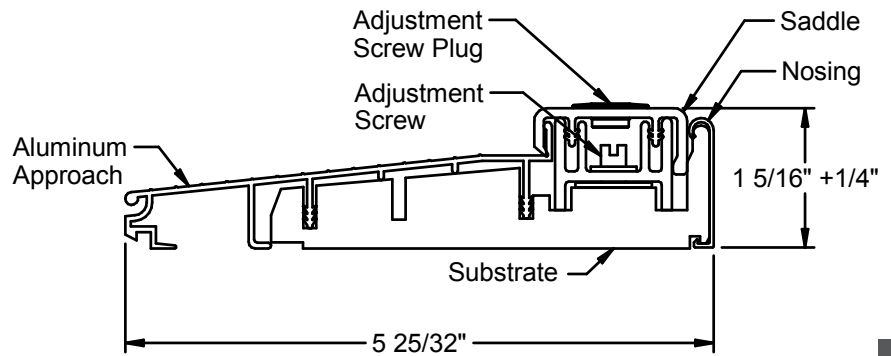

LENGTHS		"A"
SINGLE W/ 2 SIDELITES SPREAD MULLION	3/0 W/2 10" SPREAD 0.00"	59.000
	3/0 W/2 12" SPREAD 0.00"	63.000
	3/0 W/2 14" SPREAD 0.00"	67.000
	3/0 W/2 10" SPREAD 0.25"	59.500
	3/0 W/2 12" SPREAD 0.25"	63.500
	3/0 W/2 14" SPREAD 0.25"	67.500
	3/0 W/2 10" SPREAD 0.50"	60.000
	3/0 W/2 12" SPREAD 0.50"	64.000
	3/0 W/2 14" SPREAD 0.50"	68.000
	3/0 W/2 10" SPREAD 0.75"	60.500
	3/0 W/2 12" SPREAD 0.75"	64.500
	3/0 W/2 14" SPREAD 0.75"	68.500
	3/0 W/2 10" SPREAD 1.00"	61.000
	3/0 W/2 12" SPREAD 1.00"	65.000
	3/0 W/2 14" SPREAD 1.00"	69.000
	3/0 W/2 10" SPREAD 1.25"	61.500
	3/0 W/2 12" SPREAD 1.25"	65.500
	3/0 W/2 14" SPREAD 1.25"	69.500
	3/0 W/2 10" SPREAD 1.50"	62.000
	3/0 W/2 12" SPREAD 1.50"	66.000
	3/0 W/2 14" SPREAD 1.50"	70.000
	3/0 W/2 10" SPREAD 1.75"	62.500
	3/0 W/2 12" SPREAD 1.75"	66.500
	3/0 W/2 14" SPREAD 1.75"	70.500
	3/0 W/2 10" SPREAD 2.00"	63.000
	3/0 W/2 12" SPREAD 2.00"	67.000
	3/0 W/2 14" SPREAD 2.00"	71.000
	3/0 W/2 10" SPREAD 2.25"	63.500
	3/0 W/2 12" SPREAD 2.25"	67.500
	3/0 W/2 14" SPREAD 2.25"	71.500
3/0 W/2 10" SPREAD 2.50"	64.000	
3/0 W/2 12" SPREAD 2.50"	68.000	
3/0 W/2 14" SPREAD 2.50"	72.000	
3/0 W/2 10" SPREAD 2.75"	64.500	
3/0 W/2 12" SPREAD 2.75"	68.500	
3/0 W/2 14" SPREAD 2.75"	72.500	
3/0 W/2 10" SPREAD 3.00"	65.000	
3/0 W/2 12" SPREAD 3.00"	69.000	
3/0 W/2 14" SPREAD 3.00"	73.000	

*NOTE: Spread mullion options only available with Composite Inswing Adjustable Sill.

Composite/Hardwood Inswing Adjustable Sill Extenders

1-3/8" Extender
for 4-9/16" sill only.

1" Extender
for 5-3/4" sill only.

2" Extender
for 5-3/4" sill only.

3-1/4" Extender
for 5-3/4" sill only.

Sills

Sills

Basic Composite Inswing Adjustable Sill Extenders

1-3/8" Extender
for 4-9/16" sill only.

1" Extender
for 5-3/4" sill only.