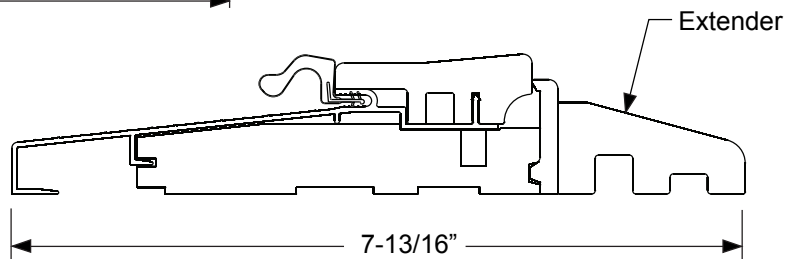

2" Extender
for 5-3/4" sill only.

3-1/4" Extender
for 5-3/4" sill only.

Sills

Sills

Basic Composite Inswing Adjustable Sill Extenders

1-3/8" Extender
for 4-9/16" sill only.

1" Extender
for 5-3/4" sill only.

2" Extender
for 5-3/4" sill only.

3-1/4" Extender
for 5-3/4" sill only.

Sills

Sills

Composite Outswing Sill

		LENGTHS	"A" SILL LENGTH	"G" OVERALL LENGTH
SIDE LITES	-	10" SIDELITE	10.000	10.470
		12" SIDELITE	12.000	12.470
		14" SIDELITE	14.000	14.470
SINGLE	-	2/4 DOOR	28.000	28.470
		2/6 DOOR	30.000	30.470
		2/8 DOOR	32.000	32.470
		2/10 DOOR	34.000	34.470
		3/0 DOOR	36.000	36.470
		3/6 DOOR	42.000	42.470
		FRENCH	7/8" ASTRAGAL	4/0 DOUBLE 7/8" ASTRAGAL
4/8 DOUBLE 7/8" ASTRAGAL	56.718			57.188
5/0 DOUBLE 7/8" ASTRAGAL	60.718			61.188
5/4 DOUBLE 7/8" ASTRAGAL	64.718			65.188
5/8 DOUBLE 7/8" ASTRAGAL	68.718			69.188
6/0 DOUBLE 7/8" ASTRAGAL	72.718			73.188
7/0 DOUBLE 7/8" ASTRAGAL	84.718			85.188
TRIPLE	STANDARD MULLION	7/0 TRIPLE PATIO	86.000	86.470
		7/6 TRIPLE PATIO	92.000	92.470
		8/0 TRIPLE PATIO	98.000	98.470
		8/6 TRIPLE PATIO	104.000	104.470
TRIPLE	WIDE MULLION	9/0 TRIPLE PATIO	110.000	110.470
		7/0 TRIPLE PATIO	87.000	87.470
		7/6 TRIPLE PATIO	93.000	93.470
		8/0 TRIPLE PATIO	99.000	99.470
SINGLE W/ 1 SIDELITE	STANDARD MULLION	2/4 WITH 1-10" SIDELITE	39.000	39.470
		2/4 WITH 1-12" SIDELITE	41.000	41.470
		2/4 WITH 1-14" SIDELITE	43.000	43.470
		2/6 WITH 1-10" SIDELITE	41.000	41.470
		2/6 WITH 1-12" SIDELITE	43.000	43.470
		2/6 WITH 1-14" SIDELITE	45.000	45.470
		2/8 WITH 1-10" SIDELITE	43.000	43.470
		2/8 WITH 1-12" SIDELITE	45.000	45.470
		2/8 WITH 1-14" SIDELITE	47.000	47.470
		2/10 WITH 1-10" SIDELITE	45.000	45.470
		2/10 WITH 1-12" SIDELITE	47.000	47.470
		2/10 WITH 1-14" SIDELITE	49.000	49.470
		3/0 WITH 1-10" SIDELITE	47.000	47.470
		3/0 WITH 1-12" SIDELITE	49.000	49.470
		3/0 WITH 1-14" SIDELITE	51.000	51.470
		3/6 WITH 1-10" SIDELITE	53.000	53.470
3/6 WITH 1-12" SIDELITE	55.000	55.470		
3/6 WITH 1-14" SIDELITE	57.000	57.470		