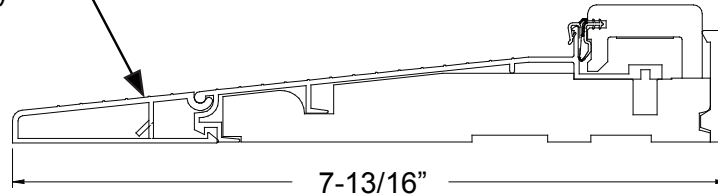

LENGTHS		"A"
SINGLE W/ 2 SIDELITES SPREAD MULLION	3/0 W/2 10" SPREAD 0.00"	59.000
	3/0 W/2 12" SPREAD 0.00"	63.000
	3/0 W/2 14" SPREAD 0.00"	67.000
	3/0 W/2 10" SPREAD 0.25"	59.500
	3/0 W/2 12" SPREAD 0.25"	63.500
	3/0 W/2 14" SPREAD 0.25"	67.500
	3/0 W/2 10" SPREAD 0.50"	60.000
	3/0 W/2 12" SPREAD 0.50"	64.000
	3/0 W/2 14" SPREAD 0.50"	68.000
	3/0 W/2 10" SPREAD 0.75"	60.500
	3/0 W/2 12" SPREAD 0.75"	64.500
	3/0 W/2 14" SPREAD 0.75"	68.500
	3/0 W/2 10" SPREAD 1.00"	61.000
	3/0 W/2 12" SPREAD 1.00"	65.000
	3/0 W/2 14" SPREAD 1.00"	69.000
	3/0 W/2 10" SPREAD 1.25"	61.500
	3/0 W/2 12" SPREAD 1.25"	65.500
	3/0 W/2 14" SPREAD 1.25"	69.500
	3/0 W/2 10" SPREAD 1.50"	62.000
	3/0 W/2 12" SPREAD 1.50"	66.000
	3/0 W/2 14" SPREAD 1.50"	70.000
	3/0 W/2 10" SPREAD 1.75"	62.500
	3/0 W/2 12" SPREAD 1.75"	66.500
	3/0 W/2 14" SPREAD 1.75"	70.500
	3/0 W/2 10" SPREAD 2.00"	63.000
	3/0 W/2 12" SPREAD 2.00"	67.000
	3/0 W/2 14" SPREAD 2.00"	71.000
	3/0 W/2 10" SPREAD 2.25"	63.500
	3/0 W/2 12" SPREAD 2.25"	67.500
	3/0 W/2 14" SPREAD 2.25"	71.500
3/0 W/2 10" SPREAD 2.50"	64.000	
3/0 W/2 12" SPREAD 2.50"	68.000	
3/0 W/2 14" SPREAD 2.50"	72.000	
3/0 W/2 10" SPREAD 2.75"	64.500	
3/0 W/2 12" SPREAD 2.75"	68.500	
3/0 W/2 14" SPREAD 2.75"	72.500	
3/0 W/2 10" SPREAD 3.00"	65.000	
3/0 W/2 12" SPREAD 3.00"	69.000	
3/0 W/2 14" SPREAD 3.00"	73.000	

*NOTE: Spread mullion options only available with Composite Inswing Adjustable Sill.

Composite/Hardwood Inswing Adjustable Sill Extenders

1-3/8" Extender
for 4-9/16" sill only.

1" Extender
for 5-3/4" sill only.

2" Extender
for 5-3/4" sill only.

3-1/4" Extender
for 5-3/4" sill only.

Sills

Sills

Basic Composite Inswing Adjustable Sill Extenders

1-3/8" Extender
for 4-9/16" sill only.

1" Extender
for 5-3/4" sill only.