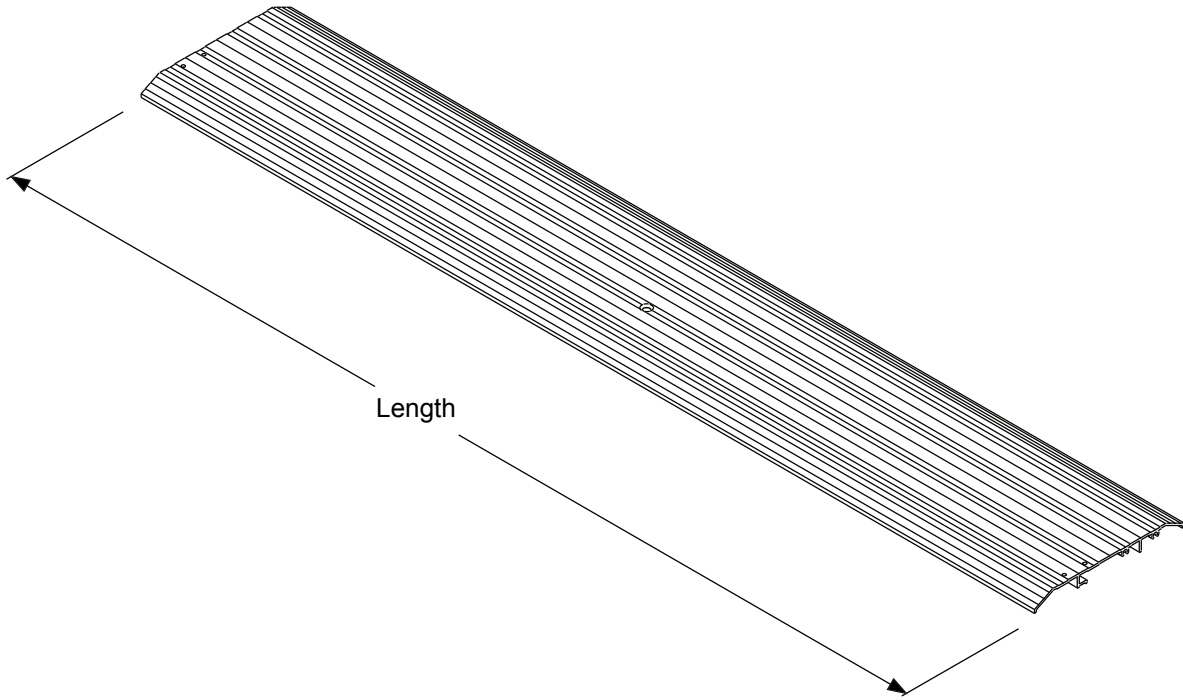

Sills

Single Units	
Size	Length
3/0	36.000"

French Units	
Size	Length
6/0	72.718"