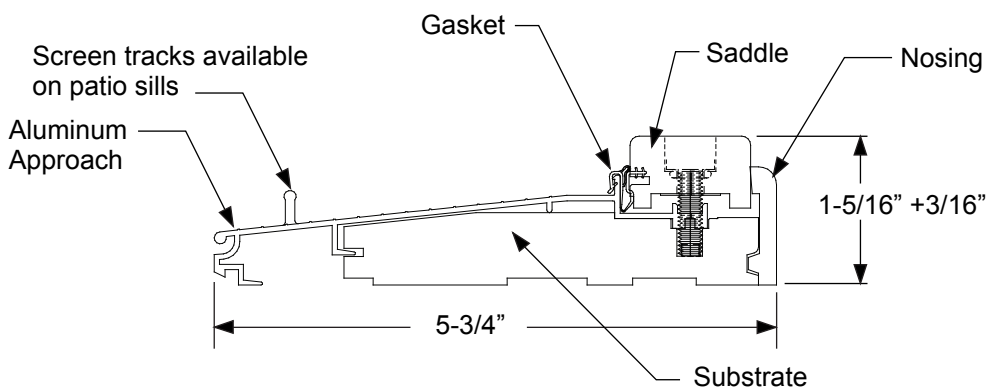

Composite/Hardwood Inswing Adjustable Sill

		LENGTHS	"A"		
SINGLE		2/4	28.000		
		2/6	30.000		
		2/8	32.000		
		2/10	34.000		
		3/0	36.000		
		3/6	42.000		
FRENCH (7/8" ASTRAGAL)		4/8	56.718		
		5/0	60.718		
		5/4	64.718		
		5/8	68.718		
		6/0	72.718		
		7/0	84.718		
DOUBLE	STANDARD MULLION	4/8	57.000		
		5/0	61.000		
		5/4	65.000		
		5/8	69.000		
		6/0	73.000		
		7/0	86.000		
TRIPLE	STANDARD MULLION	7/6	92.000		
		8/0	98.000		
		8/6	104.000		
		9/0	110.000		
		2/4 W/1 10"	39.000		
		2/4 W/1 12"	41.000		
SINGLE W/ 1 SIDELITE	STANDARD MULLION	2/4 W/1 14"	43.000		
		2/6 W/1 10"	41.000		
		2/6 W/1 12"	43.000		
		2/6 W/1 14"	45.000		
		2/8 W/1 10"	43.000		
		2/8 W/1 12"	45.000		
		2/8 W/1 14"	47.000		
		2/10 W/1 10"	45.000		
		2/10 W/1 12"	47.000		
		2/10 W/1 14"	49.000		
		3/0 W/1 10"	47.000		
		3/0 W/1 12"	49.000		
		3/0 W/1 14"	51.000		
		3/6 W/1 10"	53.000		
		3/6 W/1 12"	55.000		
		3/6 W/1 14"	57.000		
		SINGLE W/ 2 SIDELITES	STANDARD MULLION	2/4 W/2 10"	50.000
				2/4 W/2 12"	54.000
				2/4 W/2 14"	58.000
				2/6 W/2 10"	52.000
				2/6 W/2 12"	56.000
2/6 W/2 14"	60.000				
2/8 W/2 10"	54.000				
2/8 W/2 12"	58.000				
2/8 W/2 14"	62.000				
2/10 W/2 10"	56.000				
2/10 W/2 12"	60.000				
2/10 W/2 14"	64.000				
3/0 W/2 10"	58.000				
3/0 W/2 12"	62.000				
3/0 W/2 14"	66.000				
3/6 W/2 10"	64.000				
3/6 W/2 12"	68.000				
3/6 W/2 14"	72.000				