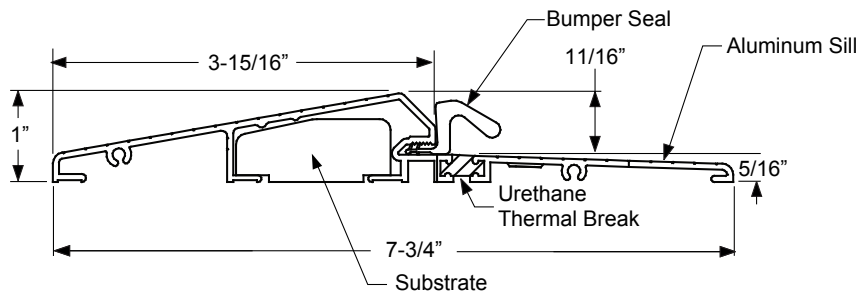

DOOR SIZE	A	"G" (REF)	
SINGLE DOORS	2/4	28.000	28.470	
	2/6	30.000	30.470	
	2/8	32.000	32.470	
	2/10	34.000	34.470	
	3/0	36.000	36.470	
	3/6	42.000	42.470	
DOUBLE DOORS WITH 7/8" ASTRAGAL	4/8	56.718	57.188	
	5/0	60.718	61.188	
	5/4	64.718	65.188	
	5/8	68.718	69.188	
	6/0	72.718	73.188	
	7/0	84.718	85.188	
	4/8 FOR MULTI-POINT	56.718	57.188	
	5/0 FOR MULTI-POINT	60.718	61.188	
	5/4 FOR MULTI-POINT	64.718	65.188	
	5/8 FOR MULTI-POINT	68.718	69.188	
	6/0 FOR MULTI-POINT	72.718	73.188	
	CONTINUOUS	2/4 W/2-10" SIDELITES	50.000	50.470
2/4 W/2-12" SIDELITES		54.000	54.470	
2/4 W/2-14" SIDELITES		58.000	58.470	
2/6 W/2-10" SIDELITES		52.000	52.470	
2/6 W/2-12" SIDELITES		56.000	56.470	
2/6 W/2-14" SIDELITES		60.000	60.470	
2/8 W/2-10" SIDELITES		54.000	54.470	
2/8 W/2-12" SIDELITES		58.000	58.470	
2/8 W/2-14" SIDELITES		62.000	62.470	
3/0 W/2-10" SIDELITES		58.000	58.470	
3/0 W/2-12" SIDELITES		62.000	62.470	
3/0 W/2-14" SIDELITES		66.000	66.470	
2/4 W/1-10" SIDELITES		39.000	39.470	
2/4 W/1-12" SIDELITES		41.000	41.470	
2/4 W/1-14" SIDELITES		43.000	43.470	
2/6 W/1-10" SIDELITES		41.000	41.470	
2/6 W/1-12" SIDELITES		43.000	43.470	
2/6 W/1-14" SIDELITES		45.000	45.470	
2/8 W/1-10" SIDELITES		43.000	43.470	
2/8 W/1-12" SIDELITES		45.000	45.470	
2/8 W/1-14" SIDELITES		47.000	47.470	
3/0 W/1-10" SIDELITES		47.000	47.470	
3/0 W/1-12" SIDELITES		49.000	49.470	
3/0 W/1-14" SIDELITES		51.000	51.470