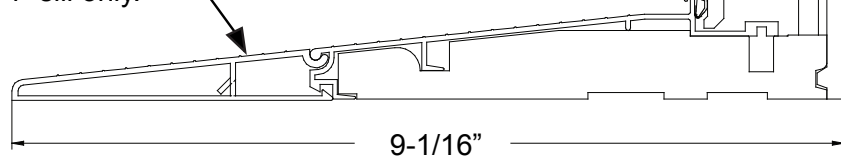

LENGTHS		"A"
SINGLE W/ 2 SIDELITES SPREAD MULLION	3/0 W/2 10" SPREAD 0.00"	59.000
	3/0 W/2 12" SPREAD 0.00"	63.000
	3/0 W/2 14" SPREAD 0.00"	67.000
	3/0 W/2 10" SPREAD 0.25"	59.500
	3/0 W/2 12" SPREAD 0.25"	63.500
	3/0 W/2 14" SPREAD 0.25"	67.500
	3/0 W/2 10" SPREAD 0.50"	60.000
	3/0 W/2 12" SPREAD 0.50"	64.000
	3/0 W/2 14" SPREAD 0.50"	68.000
	3/0 W/2 10" SPREAD 0.75"	60.500
	3/0 W/2 12" SPREAD 0.75"	64.500
	3/0 W/2 14" SPREAD 0.75"	68.500
	3/0 W/2 10" SPREAD 1.00"	61.000
	3/0 W/2 12" SPREAD 1.00"	65.000
	3/0 W/2 14" SPREAD 1.00"	69.000
	3/0 W/2 10" SPREAD 1.25"	61.500
	3/0 W/2 12" SPREAD 1.25"	65.500
	3/0 W/2 14" SPREAD 1.25"	69.500
	3/0 W/2 10" SPREAD 1.50"	62.000
	3/0 W/2 12" SPREAD 1.50"	66.000
	3/0 W/2 14" SPREAD 1.50"	70.000
	3/0 W/2 10" SPREAD 1.75"	62.500
	3/0 W/2 12" SPREAD 1.75"	66.500
	3/0 W/2 14" SPREAD 1.75"	70.500
	3/0 W/2 10" SPREAD 2.00"	63.000
	3/0 W/2 12" SPREAD 2.00"	67.000
	3/0 W/2 14" SPREAD 2.00"	71.000
	3/0 W/2 10" SPREAD 2.25"	63.500
	3/0 W/2 12" SPREAD 2.25"	67.500
	3/0 W/2 14" SPREAD 2.25"	71.500
3/0 W/2 10" SPREAD 2.50"	64.000	
3/0 W/2 12" SPREAD 2.50"	68.000	
3/0 W/2 14" SPREAD 2.50"	72.000	
3/0 W/2 10" SPREAD 2.75"	64.500	
3/0 W/2 12" SPREAD 2.75"	68.500	
3/0 W/2 14" SPREAD 2.75"	72.500	
3/0 W/2 10" SPREAD 3.00"	65.000	
3/0 W/2 12" SPREAD 3.00"	69.000	
3/0 W/2 14" SPREAD 3.00"	73.000	

*NOTE: Spread mullion options only available with Composite Inswing Adjustable Sill.

Composite/Hardwood Inswing Adjustable Sill Extenders

1-3/8" Extender
for 4-9/16" sill only.

1" Extender
for 5-3/4" sill only.

2" Extender
for 5-3/4" sill only.

3-1/4" Extender
for 5-3/4" sill only.

Sills

Sills

Basic Composite Inswing Adjustable Sill Extenders

1-3/8" Extender
for 4-9/16" sill only.

1" Extender
for 5-3/4" sill only.