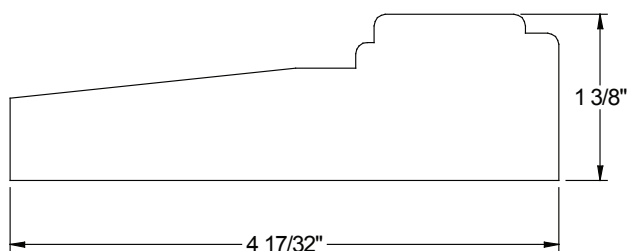

Use for both inswing and outswing applications.

Basic Fixed/Moderate Climate Sill Cover

Sills

For Use With:
Basic Fixed Sills
Moderate Climate Sills

Size	Length
2/0	23.250"
2/4	27.250"
2/6	29.250"
2/8	31.250"
2/10	33.250"
3/0	35.250"
3/6	41.250"

Size	Length
2/4	26.500"
2/6	28.500"
2/8	30.500"
2/10	32.500"
3/0	34.500"

Sills

For Use With:
 Composite Adjustable Sills
 Basic Composite Adjustable Sills
 Hardwood Adjustable Sills

For Use With:
Outswing Composite Sills

Size	Length
2/4	26.500"
2/6	28.500"
2/8	30.500"
2/10	32.500"
3/0	34.500"

End Seal Pad - Basic Fixed Sills

**End Seal Pad - Composite/Hardwood Adjustable and Fixed Inswing Sills
Basic Composite Adjustable Inswing Sills**