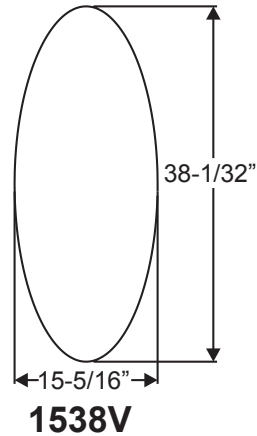

Classic-Craft Doorlite Glass Sizes

Lite Frames /
Glass Specs