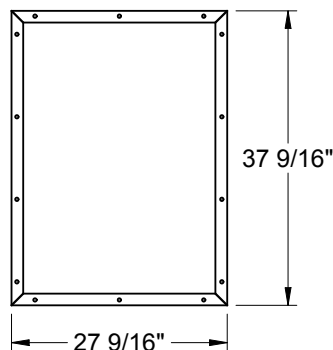

2535

Oak
Mahogany
Rustic/Canvas