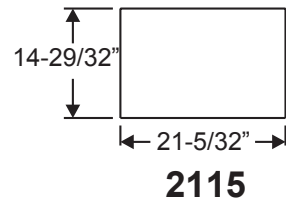

# Classic-Craft Doorlite Glass Sizes

Lite Frames /  
Glass Specs

Lite Frames /  
Glass Specs

# Fiber-Classic, Smooth-Star & Steel Doorlite Glass Sizes

Lite Frames /  
Glass Specs

**0806**

**2206**

**0718**

**1640V**

**2247**

**2056V**