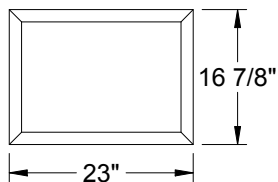

**0764**

Fiber-Classic  
Smooth-Star/Steel

**0780**

Fiber-Classic  
Smooth-Star/Steel

- Aluminum
- Stainable
- Paintable

**2115**  
Impact

**Frame Profile**

**0836H**  
Impact