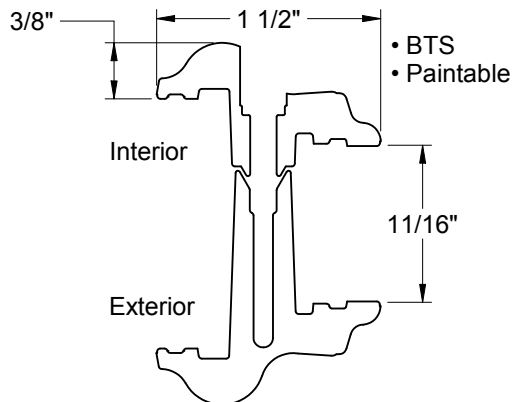

Frame Profile