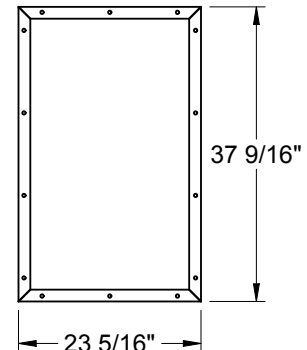

Classic-Craft Lite Frames & Panels

Continued from previous page

Lite Frames /
Glass Specs

2542

Rustic/Canvas

734

Oak

743SL

Oak

1538V

Mahogany

2535

Oak
Mahogany
Rustic/Canvas

2135

Oak

- SMC
- Stainable
- Paintable

Frame Profile

1008

Oak