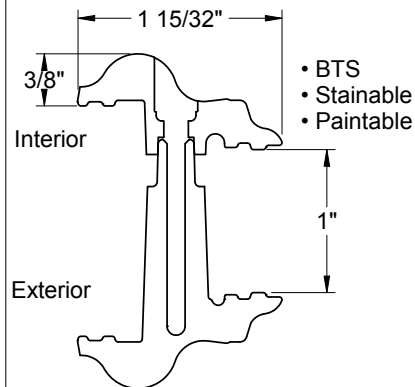

Fiber-Classic  
Smooth-Star/Steel

**Frame Profile**

**0842**

Fiber-Classic  
Smooth-Star/Steel

**Frame Profile**

**780**

Fiber-Classic  
Smooth-Star/Steel

Lite Frames /  
Glass Specs