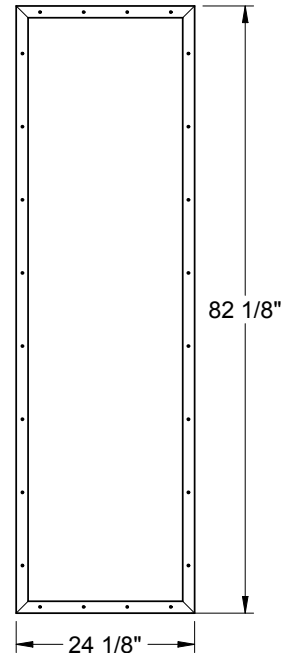

Fiber-Classic  
Smooth-Star/Steel

**2206**

Smooth-Star/Steel  
1/2" Only

Lite Frames /  
Glass Specs

**Frame Profile**

**2080**

Fiber-Classic  
Smooth-Star/Steel

**2280**