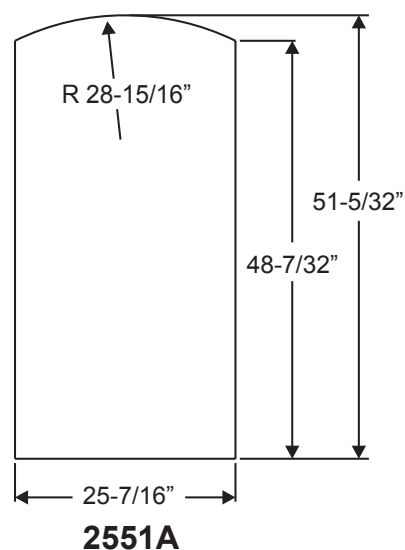

- 22 X 80
- 20 X 80
- 14 X 80
- 22 X 64
- 20 X 64
- 16 X 64
- 14 X 64
- 7 X 64
- 22 X 36
- 20 X 36
- 8 X 36
- 10 X 12
- 22 X 10
- 22 X 8
- 22 X 6

Lite Frames /  
Glass Specs

## Impact & Noise Reduction IG's

Lite Frames /  
Glass Specs

Note: All Impact & Noise Reduction IG's are 1" thick with no exceptions

# Classic-Craft Doorlite Glass Sizes

Lite Frames /  
Glass Specs

Lite Frames /  
Glass Specs

# Fiber-Classic, Smooth-Star & Steel Doorlite Glass Sizes

Lite Frames /  
Glass Specs

**0806**

**2206**

**0718**

**1640V**

**2247**

**2056V**