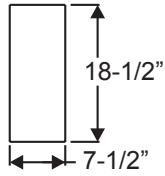

# Fiber-Classic, Smooth-Star & Steel Doorlite Glass Sizes

Lite Frames /  
Glass Specs

**0806**

**2206**

**0718**

**1640V**

**2247**

**2056V**