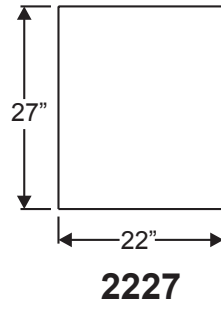

- 22 X 80
- 20 X 80
- 14 X 80
- 22 X 64
- 20 X 64
- 16 X 64
- 14 X 64
- 7 X 64
- 22 X 36
- 20 X 36
- 8 X 36
- 10 X 12
- 22 X 10
- 22 X 8
- 22 X 6

Lite Frames /  
Glass Specs

# Classic-Craft Doorlite Glass Sizes

Lite Frames /  
Glass Specs

Lite Frames /  
Glass Specs

# Fiber-Classic, Smooth-Star & Steel Doorlite Glass Sizes

Lite Frames /  
Glass Specs

**0806**

**2206**

**0718**

**1640V**

**2247**

**2056V**