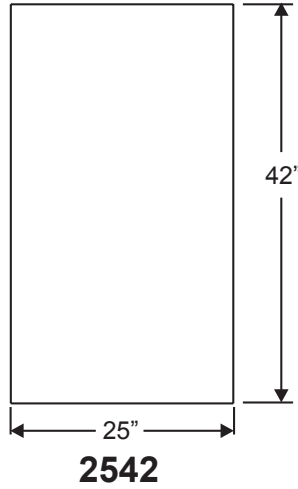

Classic-Craft Doorlite Glass Sizes

Lite Frames /
Glass Specs