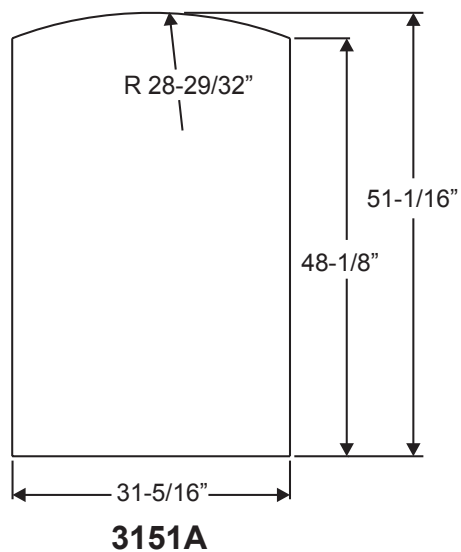

- 22 X 80
- 20 X 80
- 14 X 80
- 22 X 64
- 20 X 64
- 16 X 64
- 14 X 64
- 7 X 64
- 22 X 36
- 20 X 36
- 8 X 36
- 10 X 12
- 22 X 10
- 22 X 8
- 22 X 6

Lite Frames /  
Glass Specs

## Impact & Noise Reduction IG's

Lite Frames /  
Glass Specs

Note: All Impact & Noise Reduction IG's are 1" thick with no exceptions

# Fiber-Classic, Smooth-Star & Steel Doorlite Glass Sizes

Lite Frames /  
Glass Specs

**0806**

**2206**

**0718**

**1640V**

**2247**

**2056V**