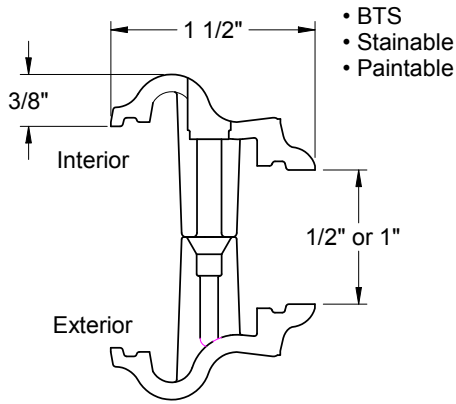

Frame Profile

Fiber-Classic
Smooth-Star/Steel

Fiber-Classic
Smooth-Star/Steel