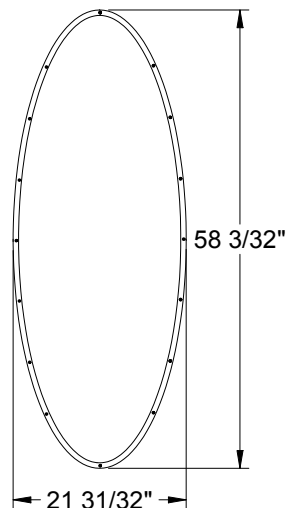

2056V

Smooth-Star/Steel

Lite Frames /
Glass Specs