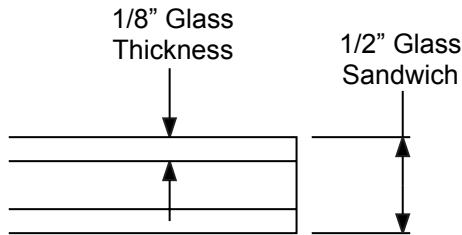

## Fiber Classic Mahogany and Oak Framed IG's

**1" Glass Sandwich**

All camed decorative framed IG's are 1" thick.

Note: All clear, non-camed decorative, and GBG framed IG's are 1" thick in the following glass sizes.

7-13/16 X 80  
20 X 56  
22 X 47  
8 X 47  
8 X 44  
8 X 42  
16 X 40  
21 X 15

Lite Frames /  
Glass Specs

**1/2" Glass Sandwich**

All clear and non-camed decorative framed IG's are 1/2" thick in the following glass sizes.