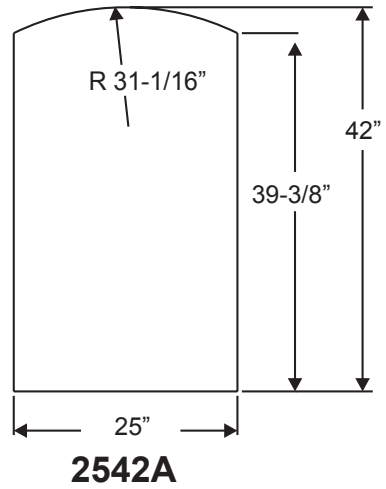

- 22 X 80
- 20 X 80
- 14 X 80
- 22 X 64
- 20 X 64
- 16 X 64
- 14 X 64
- 7 X 64
- 22 X 36
- 20 X 36
- 8 X 36
- 10 X 12
- 22 X 10
- 22 X 8
- 22 X 6

Lite Frames /  
Glass Specs

## Impact & Noise Reduction IG's

Lite Frames /  
Glass Specs

Note: All Impact & Noise Reduction IG's are 1" thick with no exceptions

# Classic-Craft Doorlite Glass Sizes

Lite Frames /  
Glass Specs

Lite Frames /  
Glass Specs

# Fiber-Classic, Smooth-Star & Steel Doorlite Glass Sizes

Lite Frames /  
Glass Specs

**0806**

**2206**

**0718**

**1640V**

**2247**

**2056V**