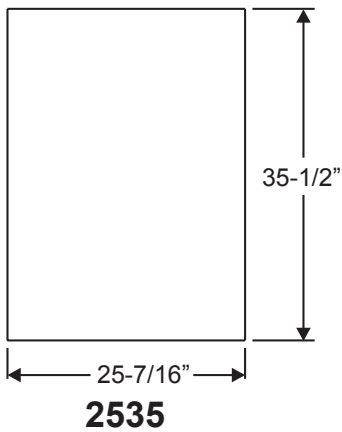

Classic-Craft Doorlite Glass Sizes

Lite Frames /
Glass Specs