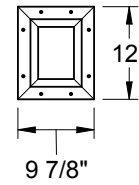

## Frame Profile

**2056V**

Smooth-Star/Steel

Lite Frames /  
Glass Specs

**Decorative Panels**

- TCM
- Stainable
- Paintable

**DP0121**  
Fiber-Classic

**DP0241**  
Fiber-Classic