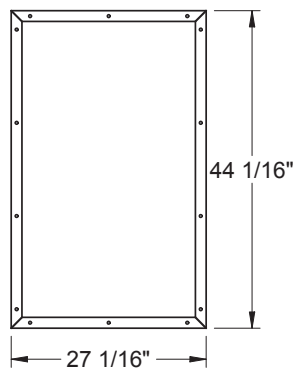

# Classic-Craft Wrought Iron Lite Frames

**Frame Profile**

**2566**  
Wrought Iron

**2551A**  
Wrought Iron

**3151A**  
Wrought Iron

**3151**  
Wrought Iron

**2551**  
Wrought Iron

**2542**  
Wrought Iron