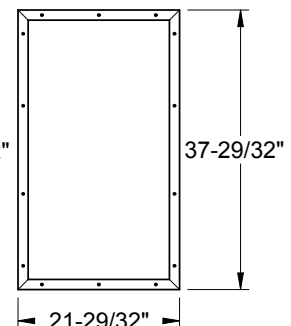

2036

Fiber-Classic
Smooth-Star/Steel