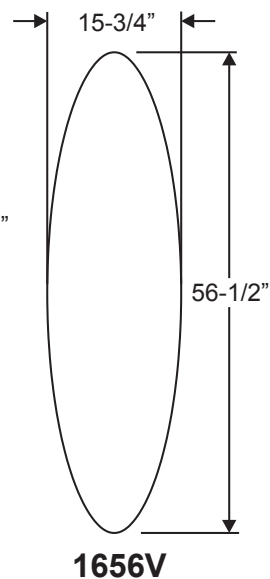

- 22 X 80
- 20 X 80
- 14 X 80
- 22 X 64
- 20 X 64
- 16 X 64
- 14 X 64
- 7 X 64
- 22 X 36
- 20 X 36
- 8 X 36
- 10 X 12
- 22 X 10
- 22 X 8
- 22 X 6

Lite Frames /  
Glass Specs

## Impact & Noise Reduction IG's

Lite Frames /  
Glass Specs

Note: All Impact & Noise Reduction IG's are 1" thick with no exceptions

# Fiber-Classic, Smooth-Star & Steel Doorlite Glass Sizes

Lite Frames /  
Glass Specs

**0806**

**2206**

**0718**

**1640V**

**2247**

**2056V**

Lite Frames /  
Glass Specs

**1480**

**0780**

**2080**

**2280**