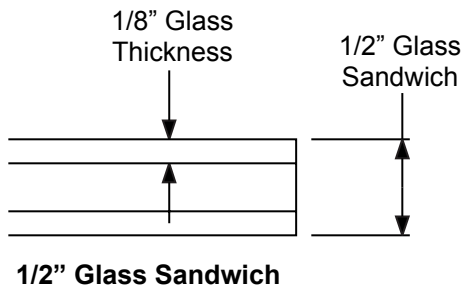

### Smooth Star & Steel Framed IG's

**1" Glass Sandwich**

All camed decorative framed IG's are 1" thick.

Note: All clear, non-camed decorative, and GBG framed IG's are 1" thick in the following glass sizes.

- 7-13/16 X 80
- 20 X 56
- 22 X 47
- 8 X 47
- 8 X 44
- 8 X 42
- 16 X 40
- 21 X 15

**1/2" Glass Sandwich**

All clear and non-camed decorative framed IG's are 1/2" thick in the following glass sizes.

GBG IG's are 9/16" thick in the following glass sizes.