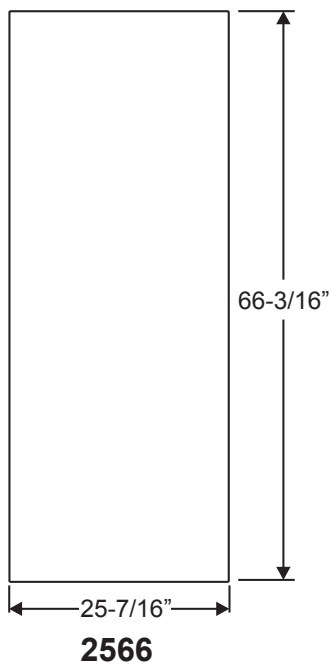

Lite Frames /
Glass Specs