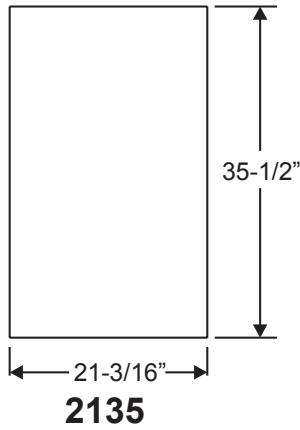

Classic-Craft Doorlite Glass Sizes

Lite Frames /
Glass Specs