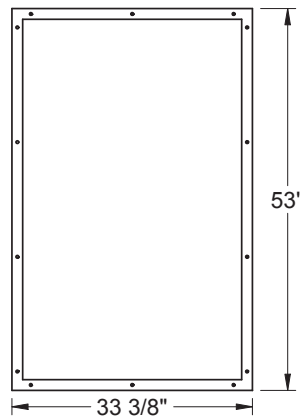

# Classic-Craft Wrought Iron Lite Frames

**Frame Profile**

**2566**  
Wrought Iron

**2551A**  
Wrought Iron

**3151A**  
Wrought Iron

**3151**  
Wrought Iron

**2551**  
Wrought Iron

**2542**  
Wrought Iron