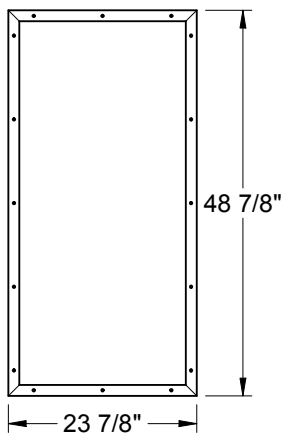

## Frame Profile

**2247**

Fiber-Classic  
Smooth-Star/Steel  
1" Only

**0844S**

Fiber-Classic  
Smooth-Star/Steel  
1" Only

**0718**

Fiber-Classic  
Smooth-Star/Steel  
1" Only

**2227**