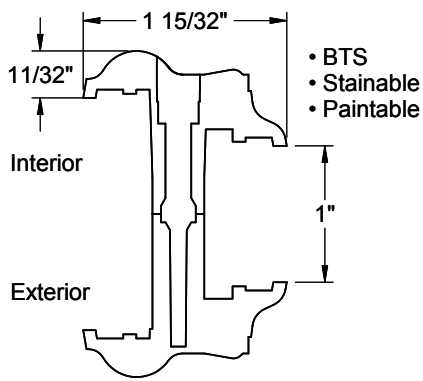

Frame Profile