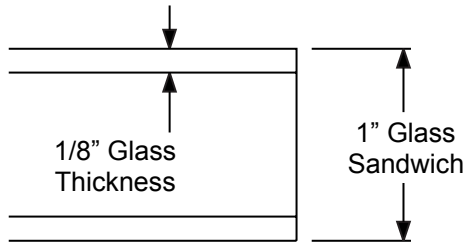

Fiber Classic Mahogany and Oak Framed IG's

1" Glass Sandwich

All camed decorative framed IG's are 1" thick.

Note: All clear, non-camed decorative, and GBG framed IG's are 1" thick in the following glass sizes.

7-13/16 X 80
20 X 56
22 X 47
8 X 47
8 X 44
8 X 42
16 X 40
21 X 15

Lite Frames /
Glass Specs