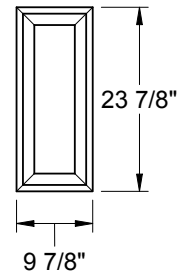

DP1024SS
Smooth-Star

Lite Frames /
Glass Specs