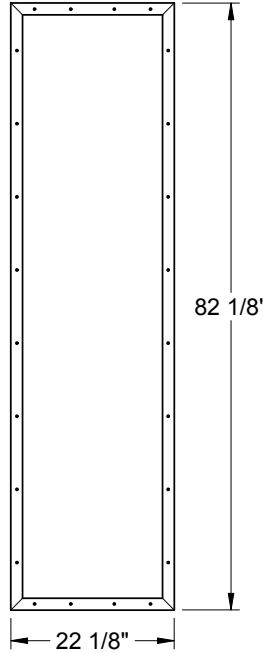

Fiber-Classic  
Smooth-Star/Steel

**2206**

Smooth-Star/Steel  
1/2" Only

Lite Frames /  
Glass Specs

**Frame Profile**

**2080**

Fiber-Classic  
Smooth-Star/Steel

**2280**