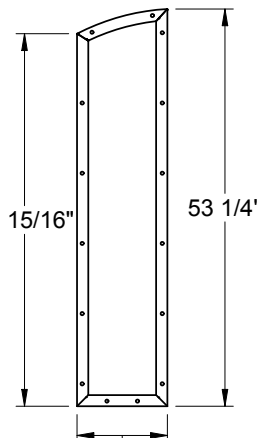

1051A (L, R)

Mahogany