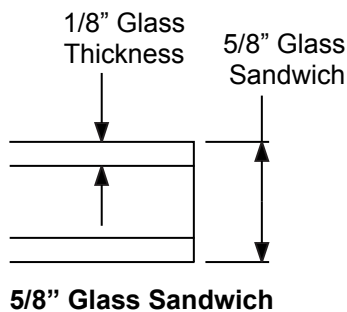

Smooth Star Flush Glazed IG's

5/8" Glass Sandwich

Note: All Flush Glazed IG's are 5/8" thick with the exceptions of the following glass sizes:

- 8 X 47 (3/4" thick)
- 7 X 64 (3/4" thick)
- 8 X 16 (3/4" thick)
- 23 X 16 (3/4" thick)