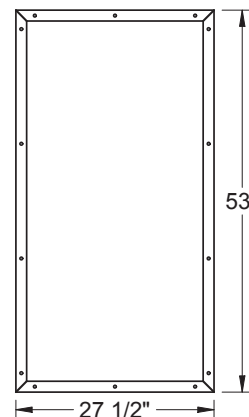

# Classic-Craft Wrought Iron Lite Frames

**Frame Profile**

**2566**  
Wrought Iron

**2551A**  
Wrought Iron

**3151A**  
Wrought Iron

**3151**  
Wrought Iron

**2551**  
Wrought Iron

**2542**  
Wrought Iron