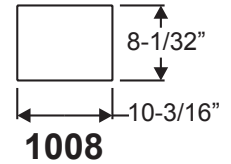

Classic-Craft Doorlite Glass Sizes

Lite Frames /
Glass Specs