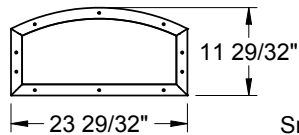

**2542A**  
Wrought Iron

Lite Frames /  
Glass Specs

**Frame Profile**

**2210R**

Fiber-Classic  
Smooth-Star/Steel

**2210A**

Fiber-Classic  
Smooth-Star/Steel

**0847**