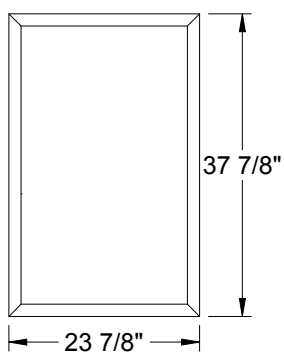

2236H
Impact