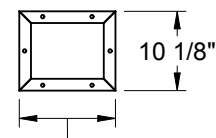

Classic-Craft Lite Frames & Panels

Continued from previous page

Lite Frames /
Glass Specs

2542

Rustic/Canvas

734

Oak

743SL

Oak

1538V

Mahogany

2535

Oak
Mahogany
Rustic/Canvas

2135

Oak

- SMC
- Stainable
- Paintable

Frame Profile

1008

Oak