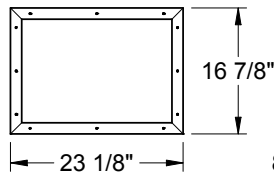

**1480**

Smooth-Star/Steel

Lite Frames /  
Glass Specs

**Frame Profile**

**0806**

Fiber-Classic  
Smooth-Star/Steel

**2115**

Fiber-Classic  
Smooth-Star/Steel