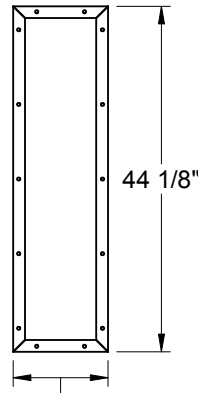

# Classic-Craft Lite Frames & Panels

Continued from previous page

Lite Frames /  
Glass Specs

**2542**

Rustic/Canvas

**734**

Oak

**743SL**