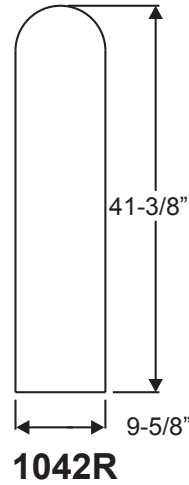

Classic-Craft Doorlite Glass Sizes

Lite Frames /
Glass Specs