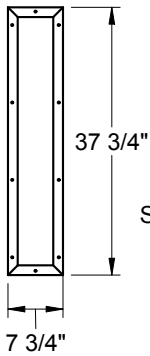

636

Smooth-Star/Steel