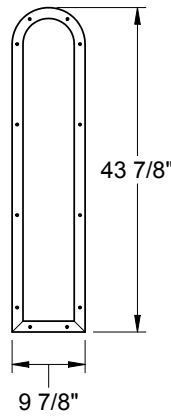

0842

Fiber-Classic
Smooth-Star/Steel