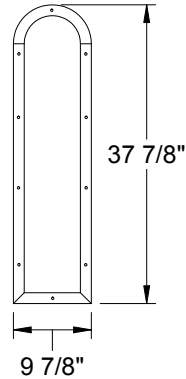

Fiber-Classic, Smooth-Star, & Steel Lite Frames & Panels

0836R

Smooth-Star/Steel