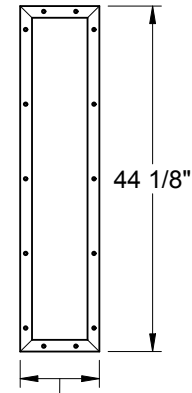

# Classic-Craft Lite Frames & Panels

Continued from previous page

Lite Frames /  
Glass Specs

**2542**

Rustic/Canvas

**734**

Oak

**743SL**