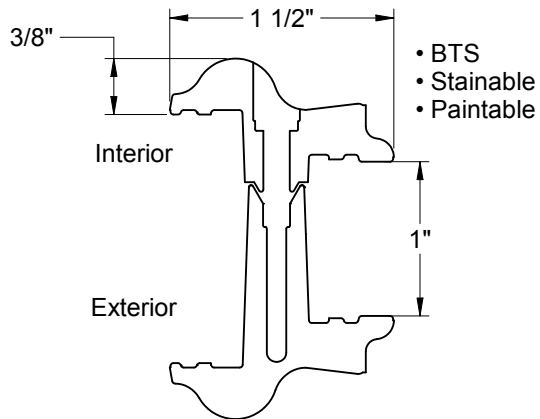

Fiber-Classic  
Smooth-Star/Steel

**Frame Profile**

**0842**

Fiber-Classic  
Smooth-Star/Steel

**Frame Profile**

**780**

Fiber-Classic  
Smooth-Star/Steel

Lite Frames /  
Glass Specs