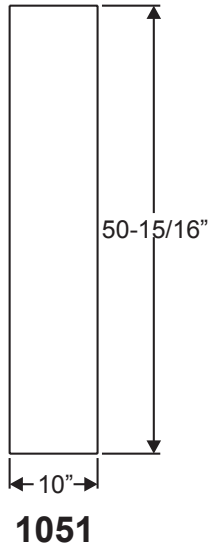

Classic-Craft Doorlite Glass Sizes

Lite Frames /
Glass Specs