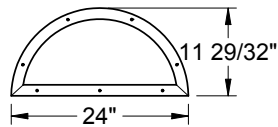

2210R

Fiber-Classic
Smooth-Star/Steel