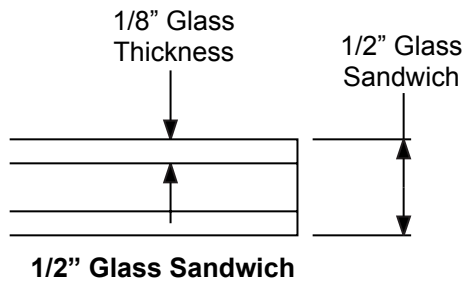

Transom Clear & Low-E IG's

Note: All Clear & Low-E Transom IG's are 1/2" thick with the exceptions of the following.

All GBG IG's are 9/16" thick with no exceptions.

Lite Frames /
Glass Specs