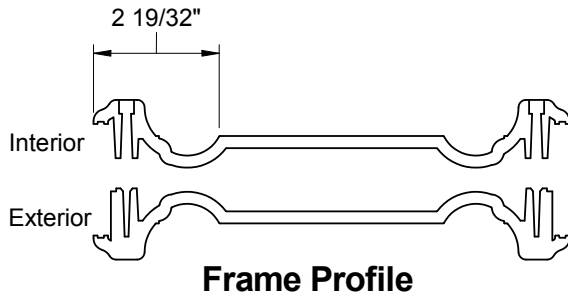

## Frame Profile

**2056V**

Smooth-Star/Steel

Lite Frames /  
Glass Specs

**Decorative Panels**

- TCM
- Stainable
- Paintable

**DP0121**  
Fiber-Classic

**DP0241**  
Fiber-Classic