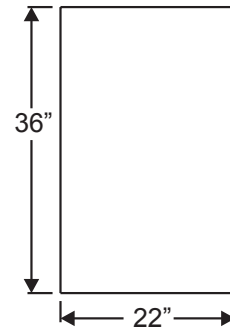

Lite Frames /
Glass Specs