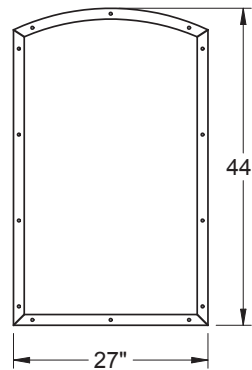

# Classic-Craft Wrought Iron Lite Frames

**Frame Profile**

**2566**  
Wrought Iron

**2551A**  
Wrought Iron

**3151A**  
Wrought Iron

**3151**  
Wrought Iron

**2551**  
Wrought Iron

**2542**  
Wrought Iron