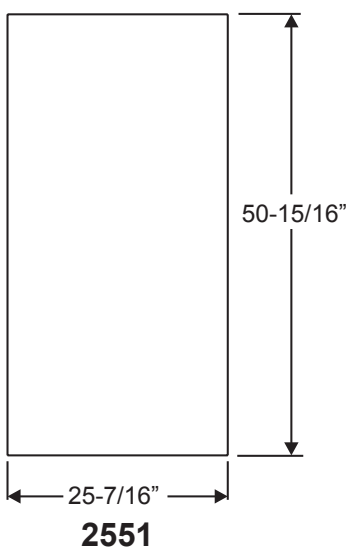

Lite Frames /
Glass Specs