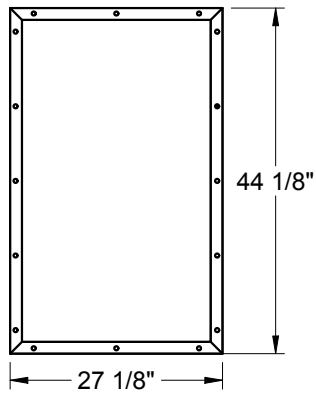

Classic-Craft Lite Frames & Panels

Continued from previous page

Lite Frames /
Glass Specs

2542

Rustic/Canvas