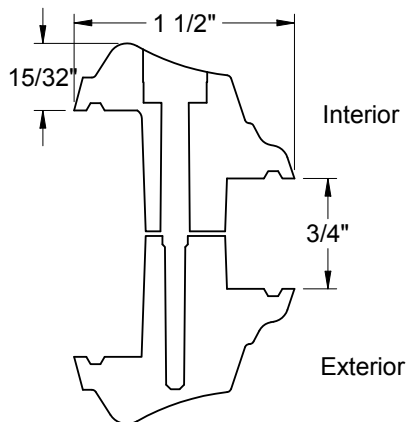

- SMC
- Stainable
- Paintable

Frame Profile

1008

Oak