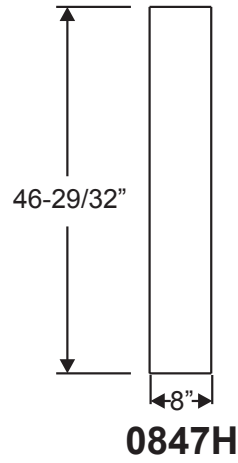

Lite Frames /
Glass Specs