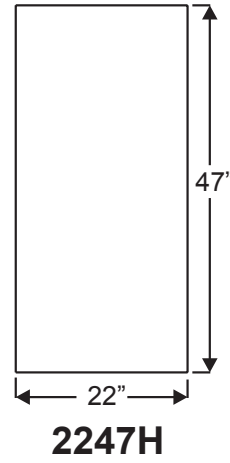

Lite Frames /
Glass Specs