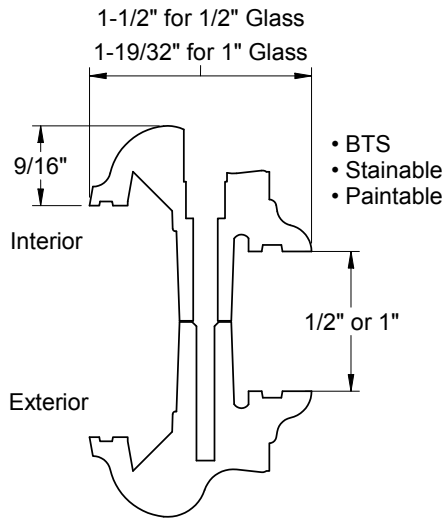

Fiber-Classic  
Smooth-Star/Steel

**2206**

Smooth-Star/Steel  
1/2" Only

Lite Frames /  
Glass Specs

**Frame Profile**

**2080**

Fiber-Classic  
Smooth-Star/Steel

**2280**