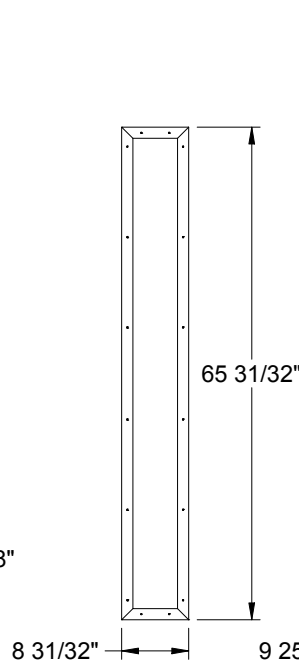

**1480**

Smooth-Star/Steel

Lite Frames /  
Glass Specs

**Frame Profile**

**0806**

Fiber-Classic  
Smooth-Star/Steel

**2115**

Fiber-Classic  
Smooth-Star/Steel