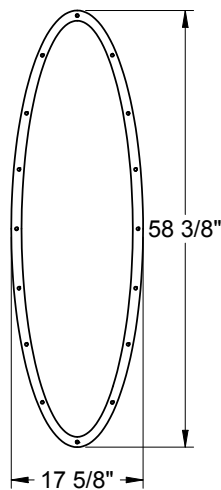

**Frame Profile**

**1008**

Oak

- SMC
- Stainable
- Paintable

**Frame Profile**

**1656V**

Oak

Lite Frames /  
Glass Specs