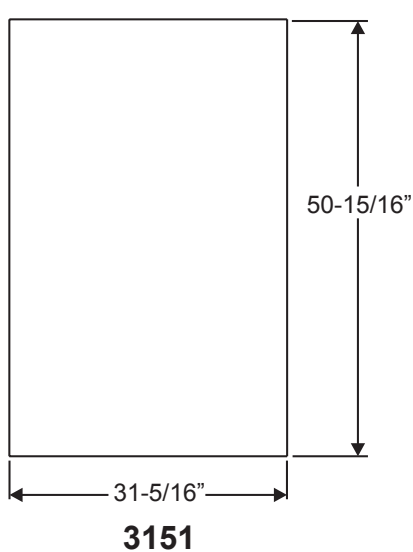

- 22 X 80
- 20 X 80
- 14 X 80
- 22 X 64
- 20 X 64
- 16 X 64
- 14 X 64
- 7 X 64
- 22 X 36
- 20 X 36
- 8 X 36
- 10 X 12
- 22 X 10
- 22 X 8
- 22 X 6

Lite Frames /  
Glass Specs

## Impact & Noise Reduction IG's

Lite Frames /  
Glass Specs

Note: All Impact & Noise Reduction IG's are 1" thick with no exceptions

# Fiber-Classic, Smooth-Star & Steel Doorlite Glass Sizes

Lite Frames /  
Glass Specs

**0806**

**2206**

**0718**

**1640V**

**2247**

**2056V**

Lite Frames /  
Glass Specs

**1480**

**0780**

**2080**

**2280**