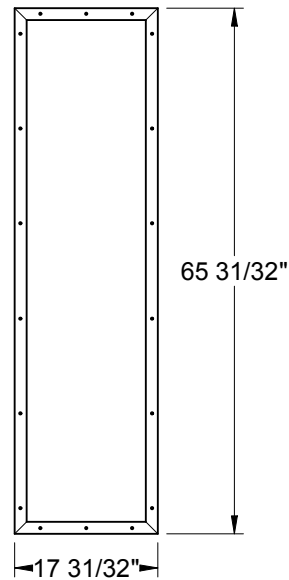

1664

Fiber-Classic
Smooth-Star/Steel

Lite Frames /
Glass Specs