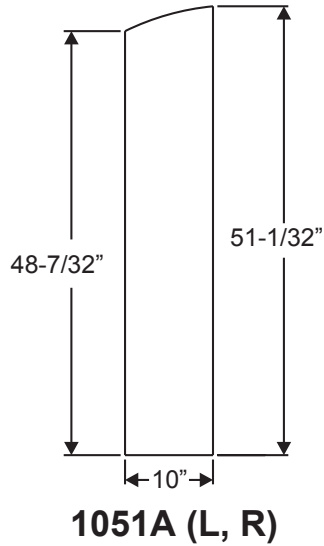

- 22 X 80
- 20 X 80
- 14 X 80
- 22 X 64
- 20 X 64
- 16 X 64
- 14 X 64
- 7 X 64
- 22 X 36
- 20 X 36
- 8 X 36
- 10 X 12
- 22 X 10
- 22 X 8
- 22 X 6

Lite Frames /  
Glass Specs

## Impact & Noise Reduction IG's

Lite Frames /  
Glass Specs

Note: All Impact & Noise Reduction IG's are 1" thick with no exceptions

# Classic-Craft Doorlite Glass Sizes

Lite Frames /  
Glass Specs

Lite Frames /  
Glass Specs

# Fiber-Classic, Smooth-Star & Steel Doorlite Glass Sizes

Lite Frames /  
Glass Specs

**0806**

**2206**

**0718**

**1640V**

**2247**

**2056V**