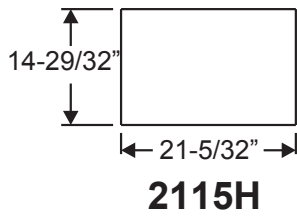

Lite Frames /
Glass Specs