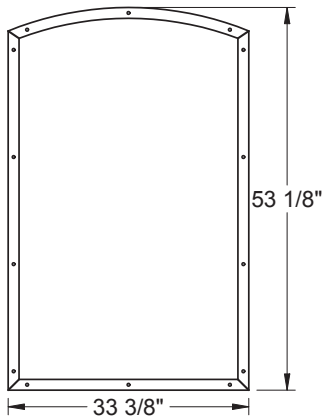

# Classic-Craft Wrought Iron Lite Frames

**Frame Profile**

**2566**  
Wrought Iron

**2551A**  
Wrought Iron

**3151A**  
Wrought Iron

**3151**  
Wrought Iron

**2551**  
Wrought Iron

**2542**  
Wrought Iron