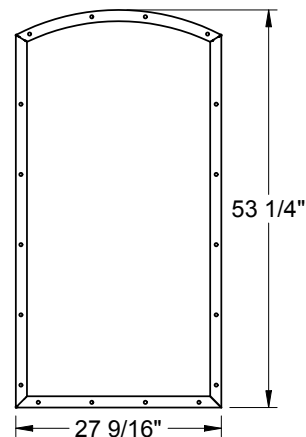

Lite Frames /  
Glass Specs

Lite Frames /  
Glass Specs

**Frame Profile**

**2566**

Oak  
Mahogany  
Rustic/Canvas

**2551A**

Mahogany  
Rustic/Canvas

Lite Frames /  
Glass Specs