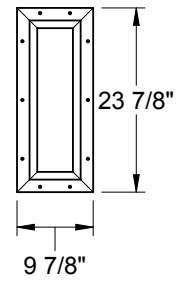

## Frame Profile

**2056V**

Smooth-Star/Steel

Lite Frames /  
Glass Specs

**Decorative Panels**

- TCM
- Stainable
- Paintable

**DP0121**  
Fiber-Classic

**DP0241**  
Fiber-Classic