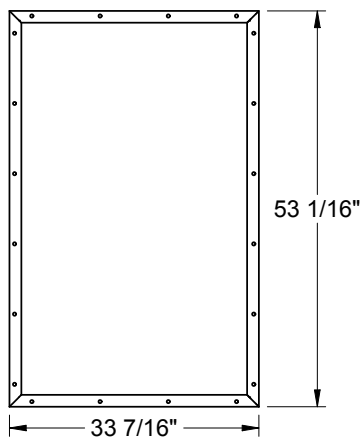

Lite Frames /  
Glass Specs

Lite Frames /  
Glass Specs

**Frame Profile**

**2566**

Oak  
Mahogany  
Rustic/Canvas

**2551A**

Mahogany  
Rustic/Canvas

Lite Frames /  
Glass Specs