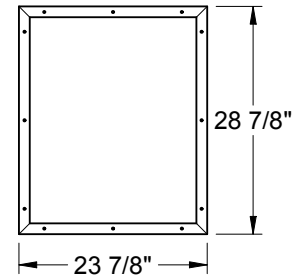

## Frame Profile

**2247**

Fiber-Classic  
Smooth-Star/Steel  
1" Only

**0844S**

Fiber-Classic  
Smooth-Star/Steel  
1" Only

**0718**

Fiber-Classic  
Smooth-Star/Steel  
1" Only

**2227**