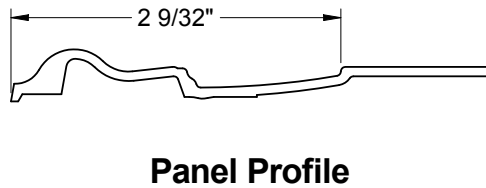

## Frame Profile

**2056V**

Smooth-Star/Steel

Lite Frames /  
Glass Specs

**Decorative Panels**

- TCM
- Stainable
- Paintable

**DP0121**  
Fiber-Classic

**DP0241**  
Fiber-Classic