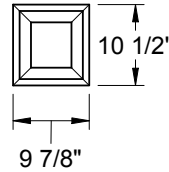

## Frame Profile

**2056V**

Smooth-Star/Steel

Lite Frames /  
Glass Specs

**Decorative Panels**

- TCM
- Stainable
- Paintable

**DP0121**  
Fiber-Classic

**DP0241**  
Fiber-Classic