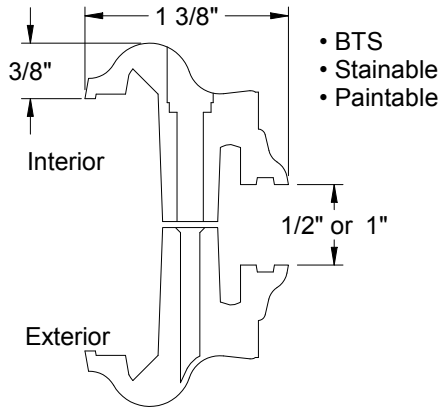

Fiber-Classic, Smooth-Star, & Steel Lite Frames & Panels

0836R

Smooth-Star/Steel