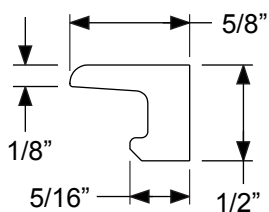

Framed Lites