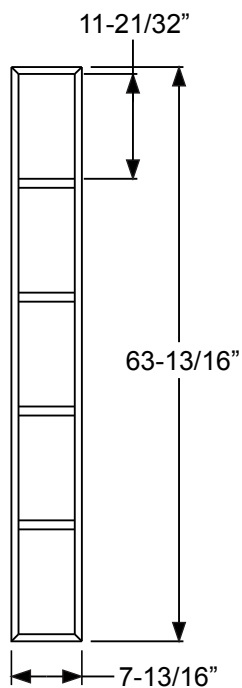

3-Lite PG0836L3

9-Lite PG2236L9

9-Lite

	Size	A
PG2064L9	20 x 64	20-11/16"
PG2564L9	25 x 64	24-11/16"
PG2764L9	27 x 64	26-11/16"

**5-Lite
PG0864L5**

15-Lite

10-Lite

	Size	A	B
PG2064L15	20 x 64	20-11/16"	5-13/16"
PG2564L15	25 x 64	24-13/16"	7-3/16"
PG2764L15	27 x 64	26-11/16"	7-13/16"

	Size	A	B
PG2064L10	20 x 64	20-11/16"	9-7/32"
PG2564L10	25 x 64	24-13/16"	11-9/32"
PG2764L10	27 x 64	26-11/16"	12-7/32"

Grilles

12 Lite

	Size	A	B
PG82580L12	24 x 80	24-1/2"	11-1/8"
PG82180L12	20 x 80	20-1/2"	9-1/8"

9-Lite

	Size	A
PG2180L9	20 x 80	20-1/8"
PG2580L9	24 x 80	24-1/2"

18 Lite

	Size	A	B
PG82580L18	24 x 80	24-1/2"	7-3/32"
PG82180L18	20 x 80	20-1/2"	5-3/4"

4-Lite PG0847L4

Muntin Bar

*Note: This muntin used for 4-Lite only.

A=18-29/32"
B=8-11/32"

15-Lite (2264)

A=20-29/32"
B=5-31/32"

15-Lite (2064)

A=18-29/32"
B=5-9/32"

**5-Lite
Sidelite
(0764)**

**3-Lite
Sidelite
(0836)**

Grilles