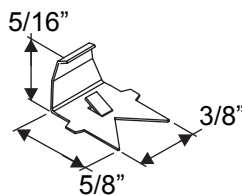

Retaining Clip