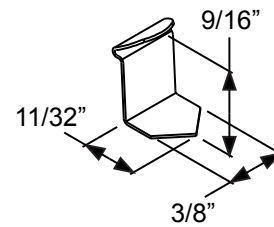

	Size	A	B
PG2064L10	20 x 64	20-11/16"	9-7/32"
PG2564L10	25 x 64	24-13/16"	11-9/32"
PG2764L10	27 x 64	26-11/16"	12-7/32"

Grilles

12 Lite

	Size	A	B
PG82580L12	24 x 80	24-1/2"	11-1/8"
PG82180L12	20 x 80	20-1/2"	9-1/8"

9-Lite

	Size	A
PG2180L9	20 x 80	20-1/8"
PG2580L9	24 x 80	24-1/2"

18 Lite

	Size	A	B
PG82580L18	24 x 80	24-1/2"	7-3/32"
PG82180L18	20 x 80	20-1/2"	5-3/4"

4-Lite PG0847L4

Muntin Bar

*Note: This muntin used for 4-Lite only.

Retaining Clip

**12-Lite
(2247)**

**9-Lite
(2236)**

**9-Lite
(2036)**

**3-Lite
(2236)**

10-Lite (2264)

A=20-29/32"
B=9-11/32"

10-Lite (2064)

A=18-29/32"
B=8-11/32"

15-Lite (2264)

A=20-29/32"
B=5-31/32"

15-Lite (2064)

A=18-29/32"
B=5-9/32"

**5-Lite
Sidelite
(0764)**

**3-Lite
Sidelite
(0836)**

Grilles