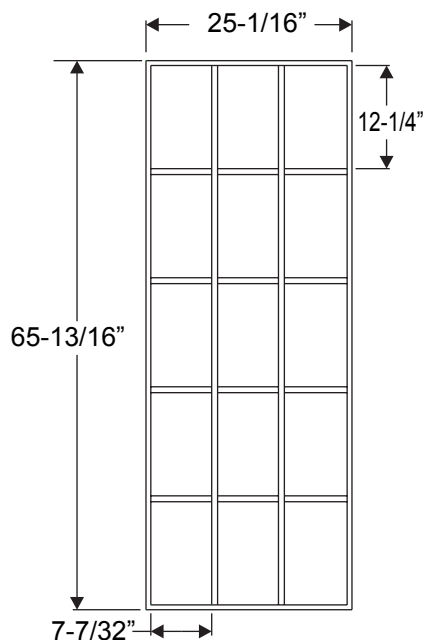

15-Lite CG2566L15