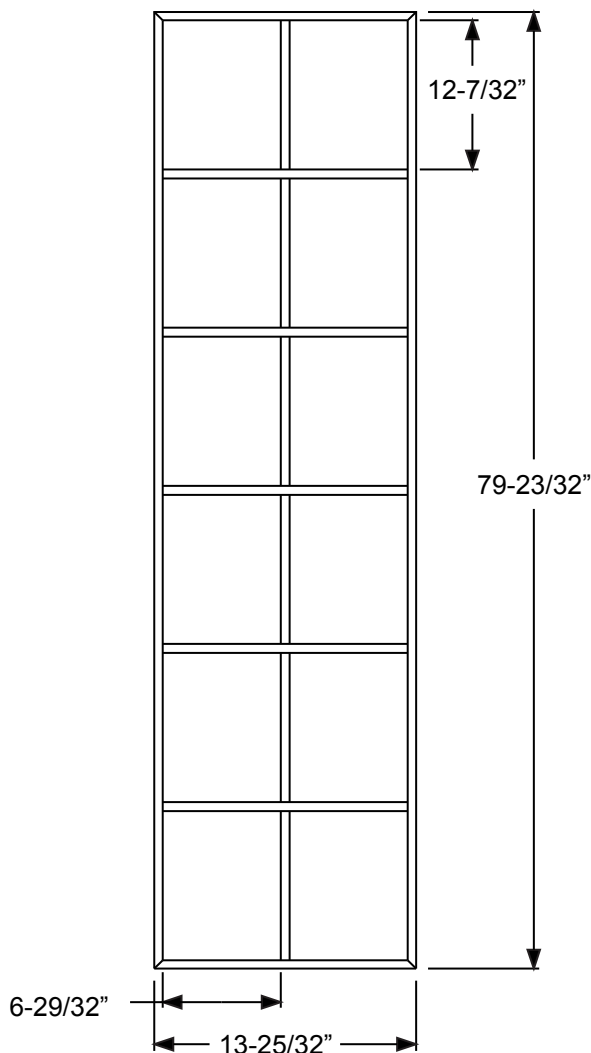

**12 Lite
FG040L12**