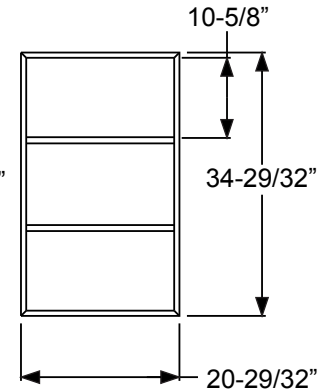

	Size	A	B
PG2064L10	20 x 64	20-11/16"	9-7/32"
PG2564L10	25 x 64	24-13/16"	11-9/32"
PG2764L10	27 x 64	26-11/16"	12-7/32"

Grilles

12 Lite

	Size	A	B
PG82580L12	24 x 80	24-1/2"	11-1/8"
PG82180L12	20 x 80	20-1/2"	9-1/8"

9-Lite

	Size	A
PG2180L9	20 x 80	20-1/8"
PG2580L9	24 x 80	24-1/2"

18 Lite

	Size	A	B
PG82580L18	24 x 80	24-1/2"	7-3/32"
PG82180L18	20 x 80	20-1/2"	5-3/4"

4-Lite PG0847L4

Muntin Bar

*Note: This muntin used for 4-Lite only.

Retaining Clip

**12-Lite
(2247)**

**9-Lite
(2236)**

**9-Lite
(2036)**

**3-Lite
(2236)**

10-Lite (2264)

A=20-29/32"
B=9-11/32"

10-Lite (2064)

A=18-29/32"
B=8-11/32"

15-Lite (2264)

A=20-29/32"
B=5-31/32"

15-Lite (2064)

A=18-29/32"
B=5-9/32"

**5-Lite
Sidelite
(0764)**

**3-Lite
Sidelite
(0836)**

Grilles