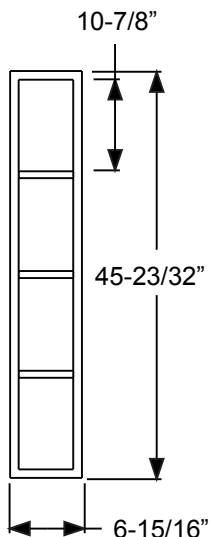

	Size	A	B
PG2064L10	20 x 64	20-11/16"	9-7/32"
PG2564L10	25 x 64	24-13/16"	11-9/32"
PG2764L10	27 x 64	26-11/16"	12-7/32"

Grilles

12 Lite

	Size	A	B
PG82580L12	24 x 80	24-1/2"	11-1/8"
PG82180L12	20 x 80	20-1/2"	9-1/8"

9-Lite

	Size	A
PG2180L9	20 x 80	20-1/8"
PG2580L9	24 x 80	24-1/2"

18 Lite

	Size	A	B
PG82580L18	24 x 80	24-1/2"	7-3/32"
PG82180L18	20 x 80	20-1/2"	5-3/4"

4-Lite PG0847L4

Muntin Bar

*Note: This muntin used for 4-Lite only.

Retaining Clip

**12-Lite
(2247)**

**9-Lite
(2236)**

**9-Lite
(2036)**

**3-Lite
(2236)**

10-Lite (2264)

A=20-29/32"
B=9-11/32"

10-Lite (2064)

A=18-29/32"
B=8-11/32"

15-Lite (2264)

A=20-29/32"
B=5-31/32"

15-Lite (2064)

A=18-29/32"
B=5-9/32"

**5-Lite
Sidelite
(0764)**

**3-Lite
Sidelite
(0836)**

Grilles