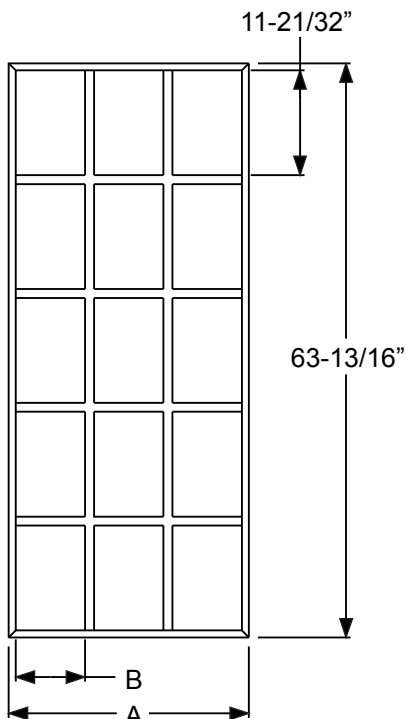

3-Lite PG0836L3

9-Lite PG2236L9

9-Lite

	Size	A
PG2064L9	20 x 64	20-11/16"
PG2564L9	25 x 64	24-11/16"
PG2764L9	27 x 64	26-11/16"

**5-Lite
PG0864L5**

15-Lite

10-Lite

	Size	A	B
PG2064L15	20 x 64	20-11/16"	5-13/16"
PG2564L15	25 x 64	24-13/16"	7-3/16"
PG2764L15	27 x 64	26-11/16"	7-13/16"

	Size	A	B
PG2064L10	20 x 64	20-11/16"	9-7/32"
PG2564L10	25 x 64	24-13/16"	11-9/32"
PG2764L10	27 x 64	26-11/16"	12-7/32"

Grilles

12 Lite

	Size	A	B
PG82580L12	24 x 80	24-1/2"	11-1/8"
PG82180L12	20 x 80	20-1/2"	9-1/8"

9-Lite

	Size	A
PG2180L9	20 x 80	20-1/8"
PG2580L9	24 x 80	24-1/2"

18 Lite

	Size	A	B
PG82580L18	24 x 80	24-1/2"	7-3/32"
PG82180L18	20 x 80	20-1/2"	5-3/4"

4-Lite PG0847L4

Muntin Bar

*Note: This muntin used for 4-Lite only.

A=18-29/32"
B=8-11/32"

15-Lite (2264)

A=20-29/32"
B=5-31/32"

15-Lite (2064)

A=18-29/32"
B=5-9/32"

**5-Lite
Sidelite
(0764)**

**3-Lite
Sidelite
(0836)**

Grilles