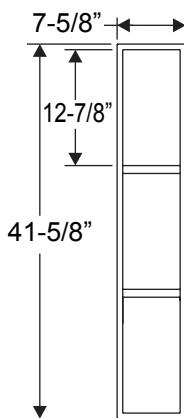

**3-Lite
CG743L3**