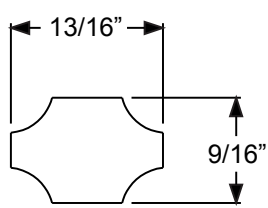

Muntin Bar

A=20-29/32"
B=9-11/32"

10-Lite (2064)

A=18-29/32"
B=8-11/32"

A=20-29/32"
B=5-31/32"

15-Lite (2064)

A=18-29/32"
B=5-9/32"