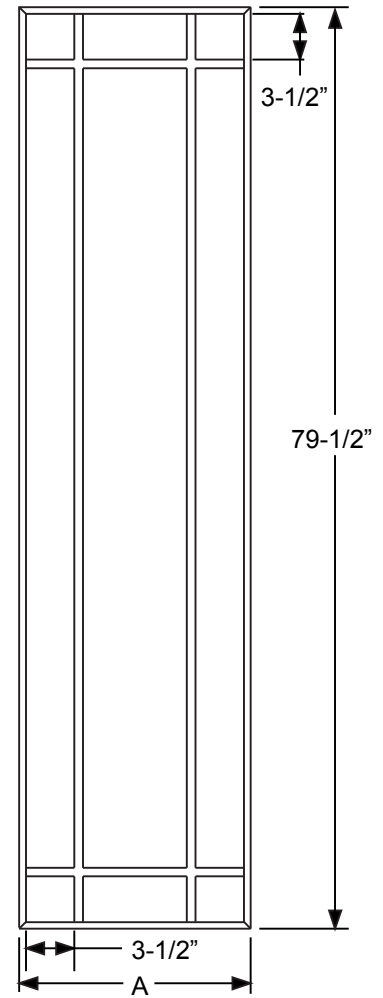

3-Lite PG0836L3

9-Lite PG2236L9

9-Lite

	Size	A
PG2064L9	20 x 64	20-11/16"
PG2564L9	25 x 64	24-11/16"
PG2764L9	27 x 64	26-11/16"

**5-Lite
PG0864L5**

15-Lite

10-Lite

	Size	A	B
PG2064L15	20 x 64	20-11/16"	5-13/16"
PG2564L15	25 x 64	24-13/16"	7-3/16"
PG2764L15	27 x 64	26-11/16"	7-13/16"

	Size	A	B
PG2064L10	20 x 64	20-11/16"	9-7/32"
PG2564L10	25 x 64	24-13/16"	11-9/32"
PG2764L10	27 x 64	26-11/16"	12-7/32"

Grilles

12 Lite

	Size	A	B
PG82580L12	24 x 80	24-1/2"	11-1/8"
PG82180L12	20 x 80	20-1/2"	9-1/8"

9-Lite

	Size	A
PG2180L9	20 x 80	20-1/8"
PG2580L9	24 x 80	24-1/2"

18 Lite

	Size	A	B
PG82580L18	24 x 80	24-1/2"	7-3/32"
PG82180L18	20 x 80	20-1/2"	5-3/4"

4-Lite PG0847L4

Muntin Bar

*Note: This muntin used for 4-Lite only.

A=18-29/32"
B=8-11/32"

15-Lite (2264)

A=20-29/32"
B=5-31/32"

15-Lite (2064)

A=18-29/32"
B=5-9/32"

**5-Lite
Sidelite
(0764)**

**3-Lite
Sidelite
(0836)**

Grilles