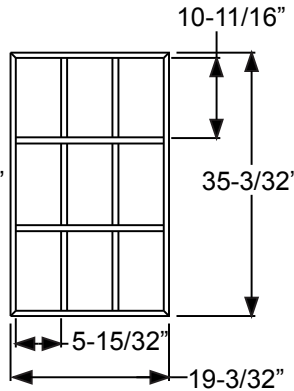

	Size	A	B
PG2064L10	20 x 64	20-11/16"	9-7/32"
PG2564L10	25 x 64	24-13/16"	11-9/32"
PG2764L10	27 x 64	26-11/16"	12-7/32"

Grilles

12 Lite

	Size	A	B
PG82580L12	24 x 80	24-1/2"	11-1/8"
PG82180L12	20 x 80	20-1/2"	9-1/8"

9-Lite

	Size	A
PG2180L9	20 x 80	20-1/8"
PG2580L9	24 x 80	24-1/2"

18 Lite

	Size	A	B
PG82580L18	24 x 80	24-1/2"	7-3/32"
PG82180L18	20 x 80	20-1/2"	5-3/4"

4-Lite PG0847L4

Muntin Bar

*Note: This muntin used for 4-Lite only.

Retaining Clip

**12-Lite
(2247)**

**9-Lite
(2236)**

**9-Lite
(2036)**

**3-Lite
(2236)**

10-Lite (2264)

A=20-29/32"
B=9-11/32"

10-Lite (2064)

A=18-29/32"
B=8-11/32"

15-Lite (2264)

A=20-29/32"
B=5-31/32"

15-Lite (2064)

A=18-29/32"
B=5-9/32"

**5-Lite
Sidelite
(0764)**

**3-Lite
Sidelite
(0836)**

Grilles