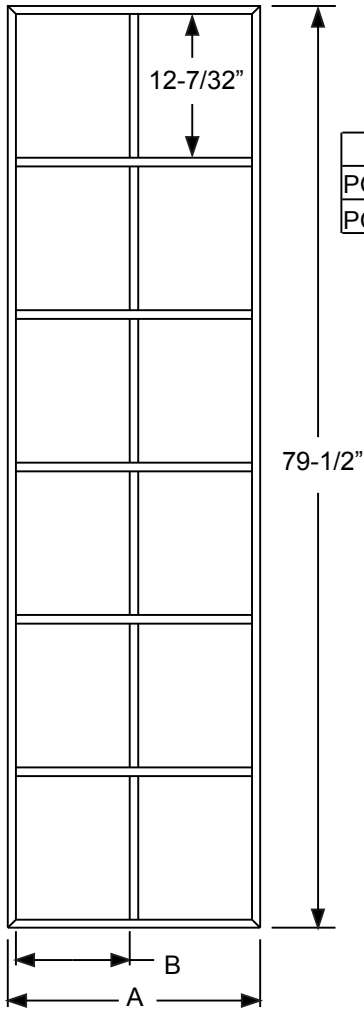

3-Lite PG0836L3

9-Lite PG2236L9

9-Lite

	Size	A
PG2064L9	20 x 64	20-11/16"
PG2564L9	25 x 64	24-11/16"
PG2764L9	27 x 64	26-11/16"

**5-Lite
PG0864L5**

15-Lite

10-Lite

	Size	A	B
PG2064L15	20 x 64	20-11/16"	5-13/16"
PG2564L15	25 x 64	24-13/16"	7-3/16"
PG2764L15	27 x 64	26-11/16"	7-13/16"

	Size	A	B
PG2064L10	20 x 64	20-11/16"	9-7/32"
PG2564L10	25 x 64	24-13/16"	11-9/32"
PG2764L10	27 x 64	26-11/16"	12-7/32"

Grilles

12 Lite

	Size	A	B
PG82580L12	24 x 80	24-1/2"	11-1/8"
PG82180L12	20 x 80	20-1/2"	9-1/8"

9-Lite

	Size	A
PG2180L9	20 x 80	20-1/8"
PG2580L9	24 x 80	24-1/2"

18 Lite

	Size	A	B
PG82580L18	24 x 80	24-1/2"	7-3/32"
PG82180L18	20 x 80	20-1/2"	5-3/4"

4-Lite PG0847L4

Muntin Bar

*Note: This muntin used for 4-Lite only.

A=18-29/32"
B=8-11/32"

15-Lite (2264)

A=20-29/32"
B=5-31/32"

15-Lite (2064)

A=18-29/32"
B=5-9/32"

**5-Lite
Sidelite
(0764)**

**3-Lite
Sidelite
(0836)**

Grilles