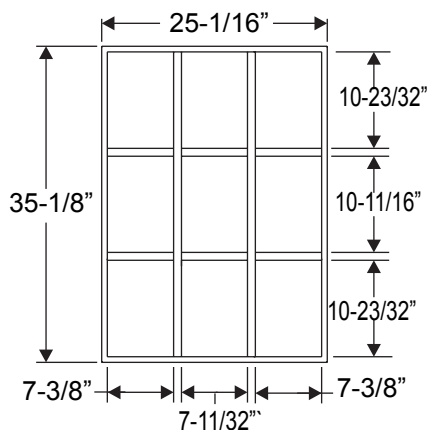

9-Lite CG745L9