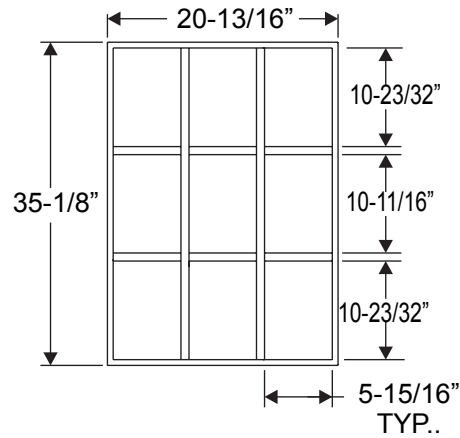

9-Lite CG745NL9