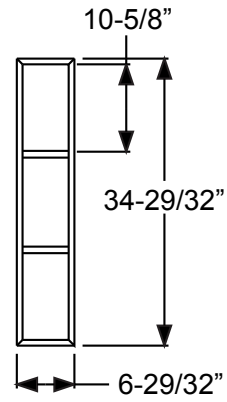

	Size	A	B
PG2064L10	20 x 64	20-11/16"	9-7/32"
PG2564L10	25 x 64	24-13/16"	11-9/32"
PG2764L10	27 x 64	26-11/16"	12-7/32"

Grilles

12 Lite

	Size	A	B
PG82580L12	24 x 80	24-1/2"	11-1/8"
PG82180L12	20 x 80	20-1/2"	9-1/8"

9-Lite

	Size	A
PG2180L9	20 x 80	20-1/8"
PG2580L9	24 x 80	24-1/2"

18 Lite

	Size	A	B
PG82580L18	24 x 80	24-1/2"	7-3/32"
PG82180L18	20 x 80	20-1/2"	5-3/4"

4-Lite PG0847L4

Muntin Bar

*Note: This muntin used for 4-Lite only.

Retaining Clip

**12-Lite
(2247)**

**9-Lite
(2236)**

**9-Lite
(2036)**

**3-Lite
(2236)**

10-Lite (2264)

A=20-29/32"
B=9-11/32"

10-Lite (2064)

A=18-29/32"
B=8-11/32"

15-Lite (2264)

A=20-29/32"
B=5-31/32"

15-Lite (2064)

A=18-29/32"
B=5-9/32"

**5-Lite
Sidelite
(0764)**

**3-Lite
Sidelite
(0836)**

Grilles