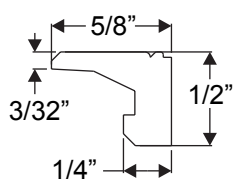

Frame

	Size	A
PG2064L9	20 x 64	20-11/16"
PG2564L9	25 x 64	24-11/16"
PG2764L9	27 x 64	26-11/16"

	Size	A	B
PG2064L15	20 x 64	20-11/16"	5-13/16"
PG2564L15	25 x 64	24-13/16"	7-3/16"
PG2764L15	27 x 64	26-11/16"	7-13/16"

	Size	A	B
PG2064L10	20 x 64	20-11/16"	9-7/32"
PG2564L10	25 x 64	24-13/16"	11-9/32"
PG2764L10	27 x 64	26-11/16"	12-7/32"

Grilles