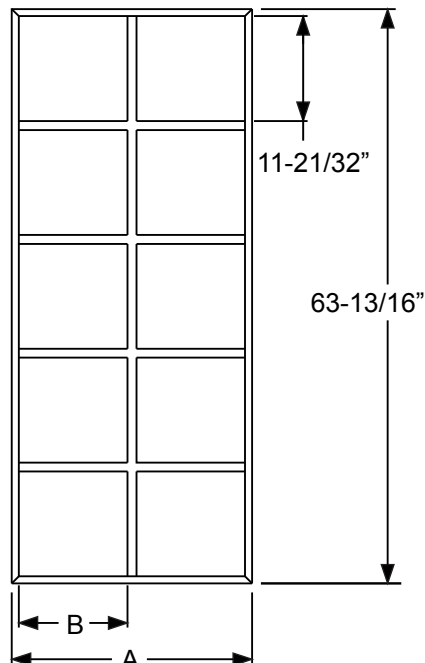

3-Lite PG0836L3

9-Lite PG2236L9

9-Lite

	Size	A
PG2064L9	20 x 64	20-11/16"
PG2564L9	25 x 64	24-11/16"
PG2764L9	27 x 64	26-11/16"

**5-Lite
PG0864L5**

15-Lite

10-Lite

	Size	A	B
PG2064L15	20 x 64	20-11/16"	5-13/16"
PG2564L15	25 x 64	24-13/16"	7-3/16"
PG2764L15	27 x 64	26-11/16"	7-13/16"

	Size	A	B
PG2064L10	20 x 64	20-11/16"	9-7/32"
PG2564L10	25 x 64	24-13/16"	11-9/32"
PG2764L10	27 x 64	26-11/16"	12-7/32"

Grilles

12 Lite

	Size	A	B
PG82580L12	24 x 80	24-1/2"	11-1/8"
PG82180L12	20 x 80	20-1/2"	9-1/8"

9-Lite

	Size	A
PG2180L9	20 x 80	20-1/8"
PG2580L9	24 x 80	24-1/2"

18 Lite

	Size	A	B
PG82580L18	24 x 80	24-1/2"	7-3/32"
PG82180L18	20 x 80	20-1/2"	5-3/4"

4-Lite PG0847L4

Muntin Bar

*Note: This muntin used for 4-Lite only.

A=18-29/32"
B=8-11/32"

15-Lite (2264)

A=20-29/32"
B=5-31/32"

15-Lite (2064)

A=18-29/32"
B=5-9/32"

**5-Lite
Sidelite
(0764)**

**3-Lite
Sidelite
(0836)**

Grilles