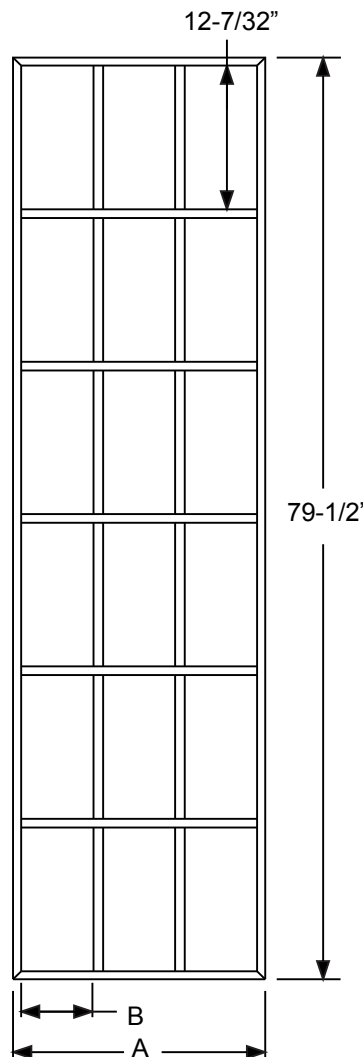

3-Lite PG0836L3

9-Lite PG2236L9

9-Lite

	Size	A
PG2064L9	20 x 64	20-11/16"
PG2564L9	25 x 64	24-11/16"
PG2764L9	27 x 64	26-11/16"

**5-Lite
PG0864L5**

15-Lite

10-Lite

	Size	A	B
PG2064L15	20 x 64	20-11/16"	5-13/16"
PG2564L15	25 x 64	24-13/16"	7-3/16"
PG2764L15	27 x 64	26-11/16"	7-13/16"

	Size	A	B
PG2064L10	20 x 64	20-11/16"	9-7/32"
PG2564L10	25 x 64	24-13/16"	11-9/32"
PG2764L10	27 x 64	26-11/16"	12-7/32"

Grilles

12 Lite

	Size	A	B
PG82580L12	24 x 80	24-1/2"	11-1/8"
PG82180L12	20 x 80	20-1/2"	9-1/8"

9-Lite

	Size	A
PG2180L9	20 x 80	20-1/8"
PG2580L9	24 x 80	24-1/2"

18 Lite

	Size	A	B
PG82580L18	24 x 80	24-1/2"	7-3/32"
PG82180L18	20 x 80	20-1/2"	5-3/4"

4-Lite PG0847L4

Muntin Bar

*Note: This muntin used for 4-Lite only.

A=18-29/32"
B=8-11/32"

15-Lite (2264)

A=20-29/32"
B=5-31/32"

15-Lite (2064)

A=18-29/32"
B=5-9/32"

**5-Lite
Sidelite
(0764)**

**3-Lite
Sidelite
(0836)**

Grilles