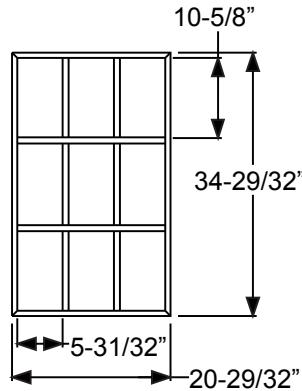

	Size	A	B
PG2064L10	20 x 64	20-11/16"	9-7/32"
PG2564L10	25 x 64	24-13/16"	11-9/32"
PG2764L10	27 x 64	26-11/16"	12-7/32"

Grilles

12 Lite

	Size	A	B
PG82580L12	24 x 80	24-1/2"	11-1/8"
PG82180L12	20 x 80	20-1/2"	9-1/8"

9-Lite

	Size	A
PG2180L9	20 x 80	20-1/8"
PG2580L9	24 x 80	24-1/2"

18 Lite

	Size	A	B
PG82580L18	24 x 80	24-1/2"	7-3/32"
PG82180L18	20 x 80	20-1/2"	5-3/4"

4-Lite PG0847L4

Muntin Bar

*Note: This muntin used for 4-Lite only.

Retaining Clip

**12-Lite
(2247)**

**9-Lite
(2236)**

**9-Lite
(2036)**

**3-Lite
(2236)**

10-Lite (2264)

A=20-29/32"
B=9-11/32"

10-Lite (2064)

A=18-29/32"
B=8-11/32"

15-Lite (2264)

A=20-29/32"
B=5-31/32"

15-Lite (2064)

A=18-29/32"
B=5-9/32"

**5-Lite
Sidelite
(0764)**

**3-Lite
Sidelite
(0836)**

Grilles