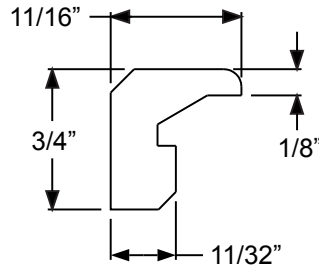

Frame

A=20-29/32"
B=9-11/32"

10-Lite (2064)

A=18-29/32"
B=8-11/32"

A=20-29/32"
B=5-31/32"

15-Lite (2064)

A=18-29/32"
B=5-9/32"