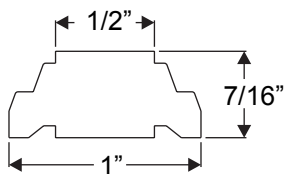

Muntin Bar

	Size	A
PG2064L9	20 x 64	20-11/16"
PG2564L9	25 x 64	24-11/16"
PG2764L9	27 x 64	26-11/16"

	Size	A	B
PG2064L15	20 x 64	20-11/16"	5-13/16"
PG2564L15	25 x 64	24-13/16"	7-3/16"
PG2764L15	27 x 64	26-11/16"	7-13/16"

	Size	A	B
PG2064L10	20 x 64	20-11/16"	9-7/32"
PG2564L10	25 x 64	24-13/16"	11-9/32"
PG2764L10	27 x 64	26-11/16"	12-7/32"

Grilles