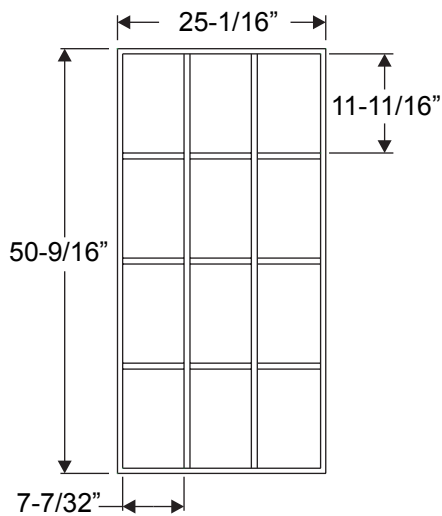

12-Lite CG2551L12