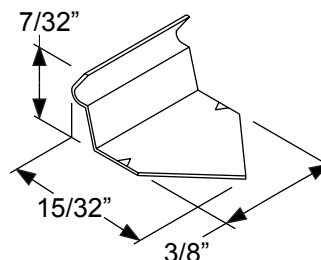

Retaining Clip