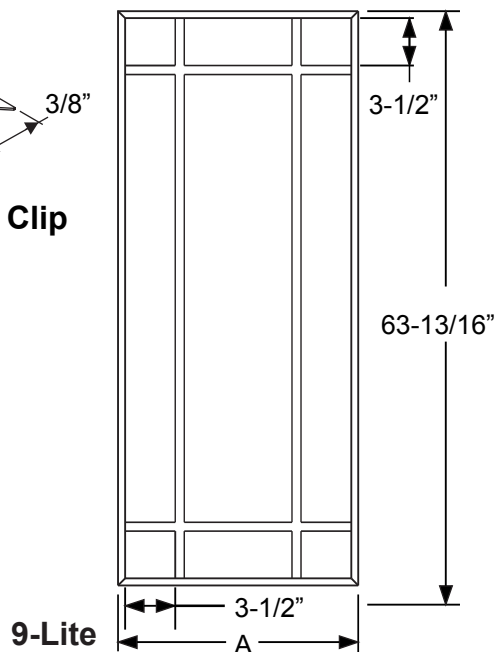

3-Lite PG0836L3

9-Lite PG2236L9

9-Lite

	Size	A
PG2064L9	20 x 64	20-11/16"
PG2564L9	25 x 64	24-11/16"
PG2764L9	27 x 64	26-11/16"

**5-Lite
PG0864L5**

15-Lite

10-Lite

	Size	A	B
PG2064L15	20 x 64	20-11/16"	5-13/16"
PG2564L15	25 x 64	24-13/16"	7-3/16"
PG2764L15	27 x 64	26-11/16"	7-13/16"

	Size	A	B
PG2064L10	20 x 64	20-11/16"	9-7/32"
PG2564L10	25 x 64	24-13/16"	11-9/32"
PG2764L10	27 x 64	26-11/16"	12-7/32"

Grilles

12 Lite

	Size	A	B
PG82580L12	24 x 80	24-1/2"	11-1/8"
PG82180L12	20 x 80	20-1/2"	9-1/8"

Retaining Clip

**12-Lite
(2247)**

**9-Lite
(2236)**

**9-Lite
(2036)**

**3-Lite
(2236)**

10-Lite (2264)

A=20-29/32"
B=9-11/32"

10-Lite (2064)

A=18-29/32"
B=8-11/32"

15-Lite (2264)

A=20-29/32"
B=5-31/32"

15-Lite (2064)

A=18-29/32"
B=5-9/32"

**5-Lite
Sidelite
(0764)**

**3-Lite
Sidelite
(0836)**

Grilles