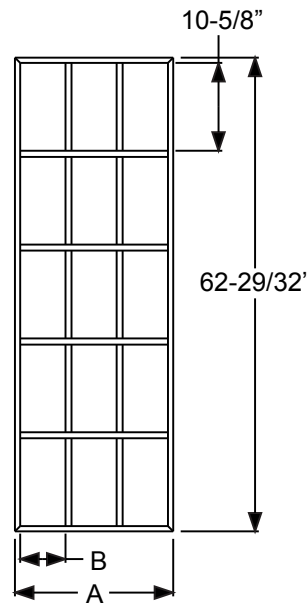

	Size	A	B
PG2064L10	20 x 64	20-11/16"	9-7/32"
PG2564L10	25 x 64	24-13/16"	11-9/32"
PG2764L10	27 x 64	26-11/16"	12-7/32"

Grilles

12 Lite

	Size	A	B
PG82580L12	24 x 80	24-1/2"	11-1/8"
PG82180L12	20 x 80	20-1/2"	9-1/8"

9-Lite

	Size	A
PG2180L9	20 x 80	20-1/8"
PG2580L9	24 x 80	24-1/2"

18 Lite

	Size	A	B
PG82580L18	24 x 80	24-1/2"	7-3/32"
PG82180L18	20 x 80	20-1/2"	5-3/4"

4-Lite PG0847L4

Muntin Bar

*Note: This muntin used for 4-Lite only.

Retaining Clip

**12-Lite
(2247)**

**9-Lite
(2236)**

**9-Lite
(2036)**

**3-Lite
(2236)**

10-Lite (2264)

A=20-29/32"
B=9-11/32"

10-Lite (2064)

A=18-29/32"
B=8-11/32"

15-Lite (2264)

A=20-29/32"
B=5-31/32"

15-Lite (2064)

A=18-29/32"
B=5-9/32"

**5-Lite
Sidelite
(0764)**

**3-Lite
Sidelite
(0836)**

Grilles