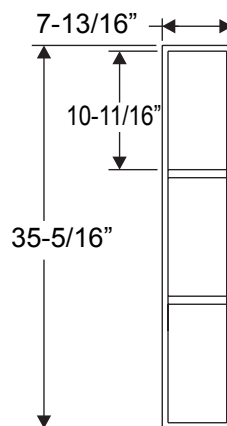

Classic-Craft Oak Grilles
Flush-Glazed Grilles

3-Lite
CPG743L3