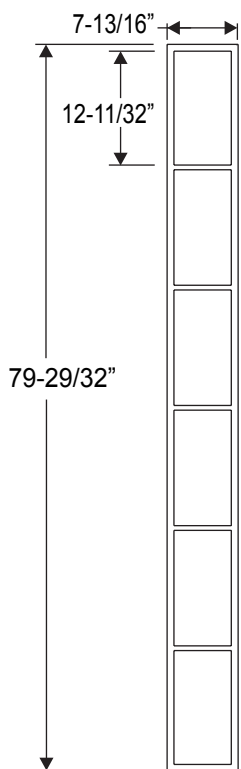

**6-Lite
CPG880L6**