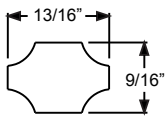

	Size	A	B
PG2064L10	20 x 64	20-11/16"	9-7/32"
PG2564L10	25 x 64	24-13/16"	11-9/32"
PG2764L10	27 x 64	26-11/16"	12-7/32"

Grilles

12 Lite

	Size	A	B
PG82580L12	24 x 80	24-1/2"	11-1/8"
PG82180L12	20 x 80	20-1/2"	9-1/8"

9-Lite

	Size	A
PG2180L9	20 x 80	20-1/8"
PG2580L9	24 x 80	24-1/2"

18 Lite

	Size	A	B
PG82580L18	24 x 80	24-1/2"	7-3/32"
PG82180L18	20 x 80	20-1/2"	5-3/4"

4-Lite PG0847L4

Muntin Bar

*Note: This muntin used for 4-Lite only.

A=18-29/32"
B=8-11/32"

15-Lite (2264)

A=20-29/32"
B=5-31/32"

15-Lite (2064)

A=18-29/32"
B=5-9/32"

**5-Lite
Sidelite
(0764)**

**3-Lite
Sidelite
(0836)**

Grilles