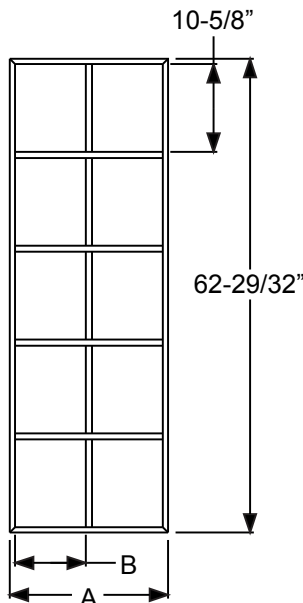

	Size	A	B
PG2064L10	20 x 64	20-11/16"	9-7/32"
PG2564L10	25 x 64	24-13/16"	11-9/32"
PG2764L10	27 x 64	26-11/16"	12-7/32"

Grilles

12 Lite

	Size	A	B
PG82580L12	24 x 80	24-1/2"	11-1/8"
PG82180L12	20 x 80	20-1/2"	9-1/8"

9-Lite

	Size	A
PG2180L9	20 x 80	20-1/8"
PG2580L9	24 x 80	24-1/2"

18 Lite

	Size	A	B
PG82580L18	24 x 80	24-1/2"	7-3/32"
PG82180L18	20 x 80	20-1/2"	5-3/4"

4-Lite PG0847L4

Muntin Bar

*Note: This muntin used for 4-Lite only.

Retaining Clip

**12-Lite
(2247)**

**9-Lite
(2236)**

**9-Lite
(2036)**

**3-Lite
(2236)**

10-Lite (2264)

A=20-29/32"
B=9-11/32"

10-Lite (2064)

A=18-29/32"
B=8-11/32"

15-Lite (2264)

A=20-29/32"
B=5-31/32"

15-Lite (2064)

A=18-29/32"
B=5-9/32"

**5-Lite
Sidelite
(0764)**

**3-Lite
Sidelite
(0836)**

Grilles