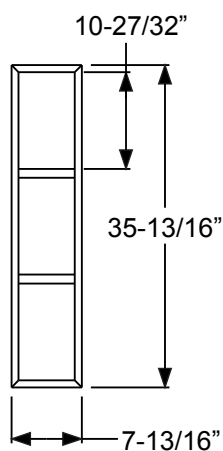

3-Lite PG0836L3

9-Lite PG2236L9

9-Lite

	Size	A
PG2064L9	20 x 64	20-11/16"
PG2564L9	25 x 64	24-11/16"
PG2764L9	27 x 64	26-11/16"

**5-Lite
PG0864L5**

15-Lite

10-Lite

	Size	A	B
PG2064L15	20 x 64	20-11/16"	5-13/16"
PG2564L15	25 x 64	24-13/16"	7-3/16"
PG2764L15	27 x 64	26-11/16"	7-13/16"

	Size	A	B
PG2064L10	20 x 64	20-11/16"	9-7/32"
PG2564L10	25 x 64	24-13/16"	11-9/32"
PG2764L10	27 x 64	26-11/16"	12-7/32"

Grilles

12 Lite

	Size	A	B
PG82580L12	24 x 80	24-1/2"	11-1/8"
PG82180L12	20 x 80	20-1/2"	9-1/8"

Retaining Clip

**12-Lite
(2247)**

**9-Lite
(2236)**

**9-Lite
(2036)**

**3-Lite
(2236)**

10-Lite (2264)

A=20-29/32"
B=9-11/32"

10-Lite (2064)

A=18-29/32"
B=8-11/32"

15-Lite (2264)

A=20-29/32"
B=5-31/32"

15-Lite (2064)

A=18-29/32"
B=5-9/32"

**5-Lite
Sidelite
(0764)**

**3-Lite
Sidelite
(0836)**

Grilles