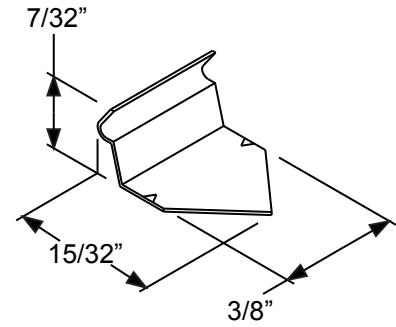

Retaining Clip