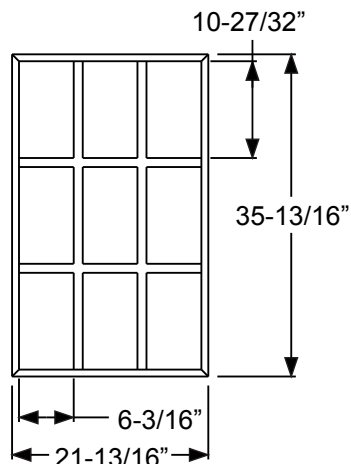

3-Lite PG0836L3

9-Lite PG2236L9

9-Lite

	Size	A
PG2064L9	20 x 64	20-11/16"
PG2564L9	25 x 64	24-11/16"
PG2764L9	27 x 64	26-11/16"

**5-Lite
PG0864L5**

15-Lite

10-Lite

	Size	A	B
PG2064L15	20 x 64	20-11/16"	5-13/16"
PG2564L15	25 x 64	24-13/16"	7-3/16"
PG2764L15	27 x 64	26-11/16"	7-13/16"

	Size	A	B
PG2064L10	20 x 64	20-11/16"	9-7/32"
PG2564L10	25 x 64	24-13/16"	11-9/32"
PG2764L10	27 x 64	26-11/16"	12-7/32"

Grilles

12 Lite

	Size	A	B
PG82580L12	24 x 80	24-1/2"	11-1/8"
PG82180L12	20 x 80	20-1/2"	9-1/8"

9-Lite

	Size	A
PG2180L9	20 x 80	20-1/8"
PG2580L9	24 x 80	24-1/2"

18 Lite

	Size	A	B
PG82580L18	24 x 80	24-1/2"	7-3/32"
PG82180L18	20 x 80	20-1/2"	5-3/4"

4-Lite PG0847L4

Muntin Bar

*Note: This muntin used for 4-Lite only.

A=18-29/32"
B=8-11/32"

15-Lite (2264)

A=20-29/32"
B=5-31/32"

15-Lite (2064)

A=18-29/32"
B=5-9/32"

**5-Lite
Sidelite
(0764)**

**3-Lite
Sidelite
(0836)**

Grilles