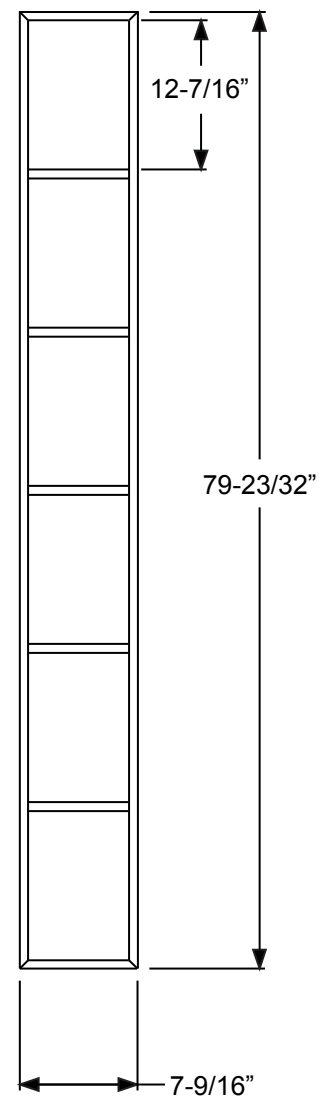

**6 Lite
FG075L6**