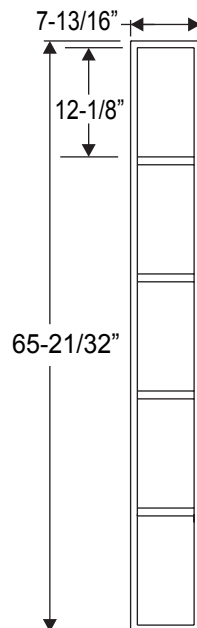

**5-Lite
CPG746L5**