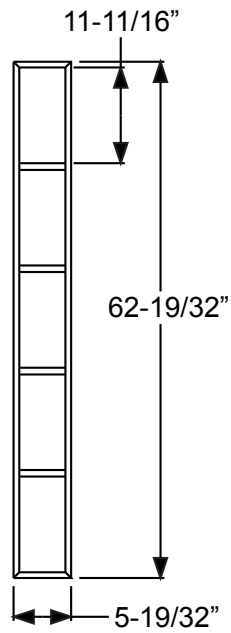

	Size	A	B
PG2064L10	20 x 64	20-11/16"	9-7/32"
PG2564L10	25 x 64	24-13/16"	11-9/32"
PG2764L10	27 x 64	26-11/16"	12-7/32"

Grilles

12 Lite

	Size	A	B
PG82580L12	24 x 80	24-1/2"	11-1/8"
PG82180L12	20 x 80	20-1/2"	9-1/8"

9-Lite

	Size	A
PG2180L9	20 x 80	20-1/8"
PG2580L9	24 x 80	24-1/2"

18 Lite

	Size	A	B
PG82580L18	24 x 80	24-1/2"	7-3/32"
PG82180L18	20 x 80	20-1/2"	5-3/4"

4-Lite PG0847L4

Muntin Bar

*Note: This muntin used for 4-Lite only.

Retaining Clip

**12-Lite
(2247)**

**9-Lite
(2236)**

**9-Lite
(2036)**

**3-Lite
(2236)**

10-Lite (2264)

A=20-29/32"
B=9-11/32"

10-Lite (2064)

A=18-29/32"
B=8-11/32"

15-Lite (2264)

A=20-29/32"
B=5-31/32"

15-Lite (2064)

A=18-29/32"
B=5-9/32"

**5-Lite
Sidelite
(0764)**

**3-Lite
Sidelite
(0836)**

Grilles