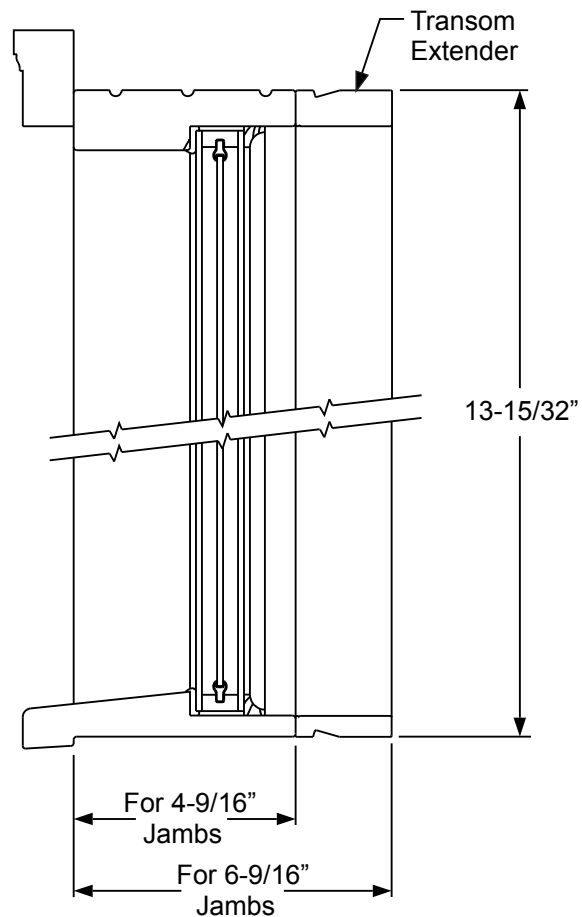

Mulled System Size	Width
12" Sidelite	13-1/2"
14" Sidelite	15-1/2"
3/0 Door	37-21/32"
3/0-(2) 12" SL	64-21/32"
3/0-(2) 14" SL	68-21/32"

Continuous Sill System Size	Width
3/0-(2) 12" SL	63-21/32"
3/0-(2) 14" SL	67-21/32"