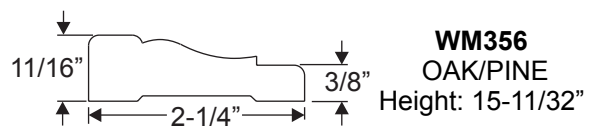

Elliptical Transoms..... 10.3
Elliptical Transoms Interior Casings 10.4
Rectangular Transoms..... 10.5
Half Round Transoms 10.6
Transom Glass..... 10.7

Transoms

Mulled System Size	Width
3/0-(2) 12" SL	64-21/32"
3/0-(2) 14" SL	68-21/32"

Continuous Sill System Size	Width
3/0-(2) 12" SL	63-21/32"
3/0-(2) 14" SL	67-21/32"

Elliptical Transoms Interior Casings

Description	Length
3/0 Continuous Sill w/12" SL	67-19/32"
3/0 Continuous Sill w/14" SL	71-19/32"
3/0 w/Boxed 12" SL	68-19/32"
3/0 w/Boxed 12" SL	72-19/32"

Description	Length
3/0 Continuous Sill w/12" SL	67-3/32"
3/0 Continuous Sill w/14" SL	71-3/32"
3/0 w/Boxed 12" SL	68-3/32"
3/0 w/Boxed 12" SL	72-3/32"

Description	Length
3/0 Continuous Sill w/12" SL	67-3/32"
3/0 Continuous Sill w/14" SL	71-3/32"
3/0 w/Boxed 12" SL	68-3/32"
3/0 w/Boxed 12" SL	72-3/32"

Half Round Transoms

DESCRIPTION	DIMENSIONS		
	"L"	"H"	Radius
3/0 WITH 2 12" S/L CIRCLE TOP	61-5/32"	30-7/64"	30-37/64"
3/0 WITH 2 14" S/L CIRCLE TOP	65-5/32"	32-7/64"	32-37/64"

Transoms