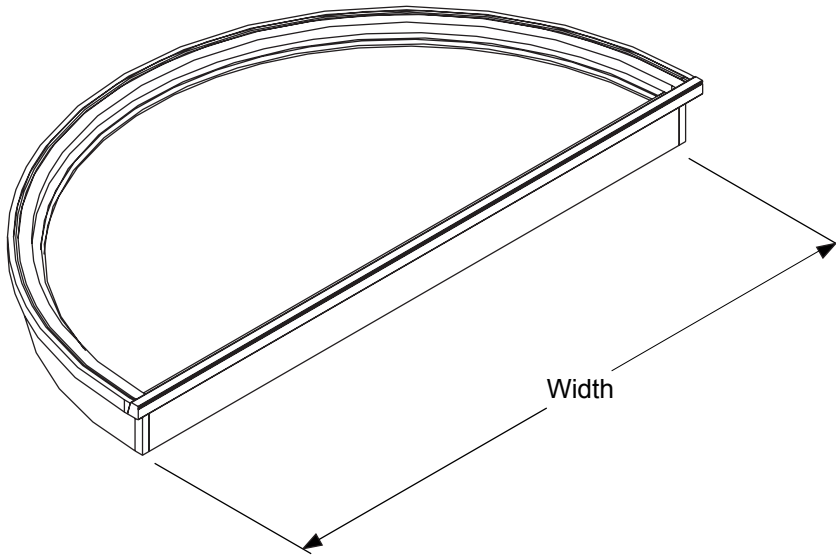

Description	Length
3/0 Continuous Sill w/12" SL	69-3/32"
3/0 Continuous Sill w/14" SL	73-3/32"
3/0 w/Boxed 12" SL	70-3/32"
3/0 w/Boxed 12" SL	74-3/32"

Mulled System Size	Width
12" Sidelite	13-1/2"
14" Sidelite	15-1/2"
3/0 Door	37-21/32"
3/0-(2) 12" SL	64-21/32"
3/0-(2) 14" SL	68-21/32"

Continuous Sill System Size	Width
3/0-(2) 12" SL	63-21/32"
3/0-(2) 14" SL	67-21/32"

Half Round Transoms

UNIT SIZE	WIDTH	HEIGHT
3/0 WITH BOXED 14" SIDELITES	68 21/32"	35 5/16"
3/0 WITH BOXED 12" SIDELITES	64 21/32"	33 5/16"
3/0 WITH CONTINUOUS 14" SIDELITES	67 21/32"	34 13/16"
3/0 WITH CONTINUOUS 12" SIDELITES	63 21/32"	32 13/16"