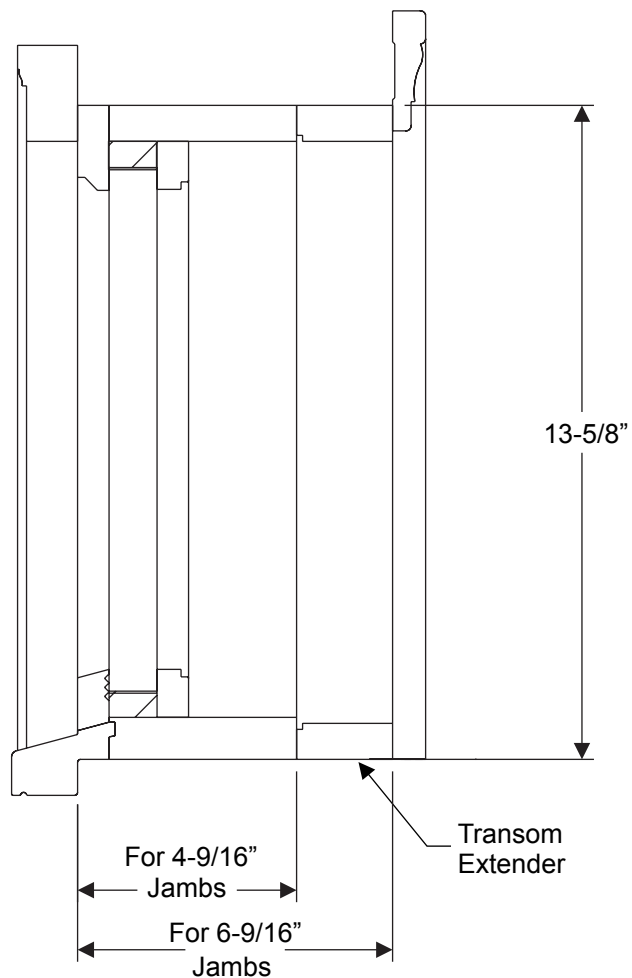

Elliptical Transoms..... 10.3
Elliptical Transoms Interior Casings 10.4
Rectangular Transoms..... 10.5
Half Round Transoms 10.6
Transom Glass..... 10.7

Transoms

Mulled System Size	Width
3/0-(2) 12" SL	64-21/32"
3/0-(2) 14" SL	68-21/32"

Continuous Sill System Size	Width
3/0-(2) 12" SL	63-21/32"
3/0-(2) 14" SL	67-21/32"

Elliptical Transoms Interior Casings

Description	Length
3/0 Continuous Sill w/12" SL	67-19/32"
3/0 Continuous Sill w/14" SL	71-19/32"
3/0 w/Boxed 12" SL	68-19/32"
3/0 w/Boxed 12" SL	72-19/32"

Description	Length
3/0 Continuous Sill w/12" SL	67-3/32"
3/0 Continuous Sill w/14" SL	71-3/32"
3/0 w/Boxed 12" SL	68-3/32"
3/0 w/Boxed 12" SL	72-3/32"

Description	Length
3/0 Continuous Sill w/12" SL	67-3/32"
3/0 Continuous Sill w/14" SL	71-3/32"
3/0 w/Boxed 12" SL	68-3/32"
3/0 w/Boxed 12" SL	72-3/32"

Half Round Transoms

DESCRIPTION	DIMENSIONS		
	"L"	"H"	Radius
3/0 WITH 2 12" S/L CIRCLE TOP	61-5/32"	30-7/64"	30-37/64"
3/0 WITH 2 14" S/L CIRCLE TOP	65-5/32"	32-7/64"	32-37/64"

Transoms