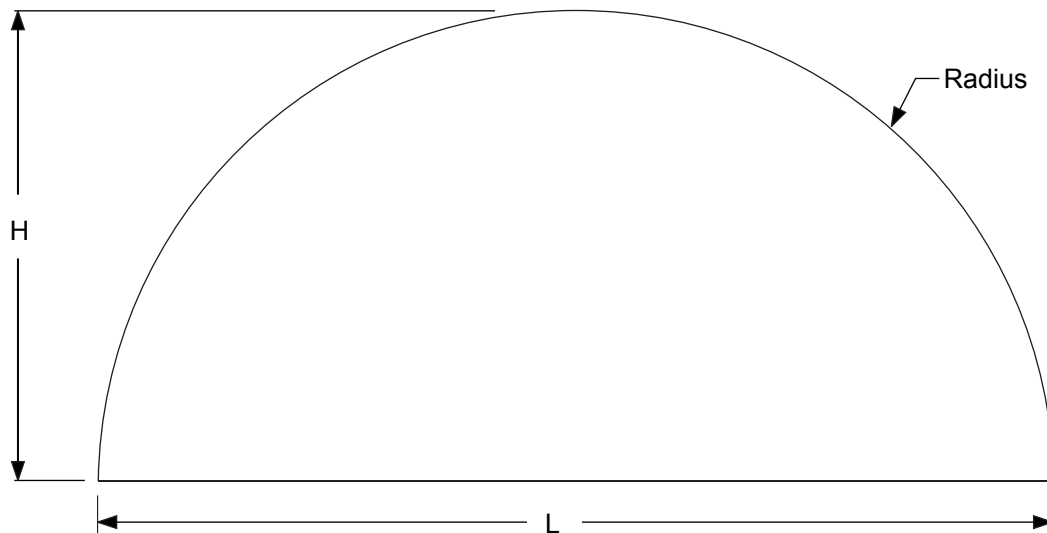

Half Round Transoms

DESCRIPTION	DIMENSIONS		
	"L"	"H"	Radius
3/0 WITH 2 12" S/L CIRCLE TOP	61-5/32"	30-7/64"	30-37/64"
3/0 WITH 2 14" S/L CIRCLE TOP	65-5/32"	32-7/64"	32-37/64"

Transoms