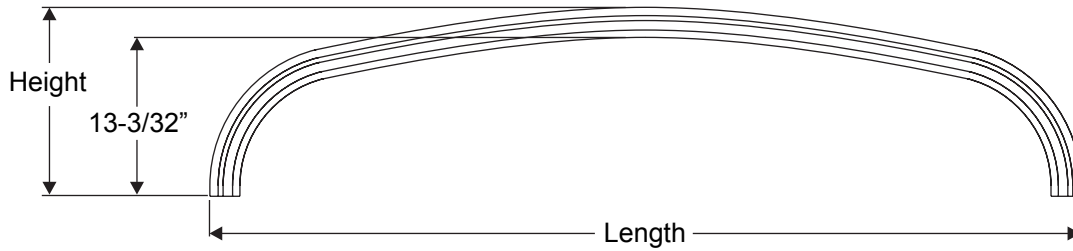

Elliptical Transoms..... 10.3
Elliptical Transoms Interior Casings 10.4
Rectangular Transoms..... 10.5
Half Round Transoms 10.6
Transom Glass..... 10.7

Transoms

Mulled System Size	Width
3/0-(2) 12" SL	64-21/32"
3/0-(2) 14" SL	68-21/32"

Continuous Sill System Size	Width
3/0-(2) 12" SL	63-21/32"
3/0-(2) 14" SL	67-21/32"

Elliptical Transoms Interior Casings

Description	Length
3/0 Continuous Sill w/12" SL	67-19/32"
3/0 Continuous Sill w/14" SL	71-19/32"
3/0 w/Boxed 12" SL	68-19/32"
3/0 w/Boxed 12" SL	72-19/32"

Description	Length
3/0 Continuous Sill w/12" SL	67-3/32"
3/0 Continuous Sill w/14" SL	71-3/32"
3/0 w/Boxed 12" SL	68-3/32"
3/0 w/Boxed 12" SL	72-3/32"

Description	Length
3/0 Continuous Sill w/12" SL	67-3/32"
3/0 Continuous Sill w/14" SL	71-3/32"
3/0 w/Boxed 12" SL	68-3/32"
3/0 w/Boxed 12" SL	72-3/32"

Half Round Transoms

DESCRIPTION	DIMENSIONS		
	"L"	"H"	Radius
3/0 WITH 2 12" S/L CIRCLE TOP	61-5/32"	30-7/64"	30-37/64"
3/0 WITH 2 14" S/L CIRCLE TOP	65-5/32"	32-7/64"	32-37/64"

Transoms