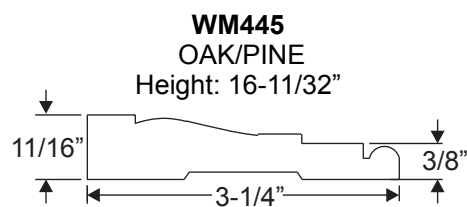

Description	Length
3/0 Continuous Sill w/12" SL	67-3/32"
3/0 Continuous Sill w/14" SL	71-3/32"
3/0 w/Boxed 12" SL	68-3/32"
3/0 w/Boxed 12" SL	72-3/32"

Description	Length
3/0 Continuous Sill w/12" SL	67-3/32"
3/0 Continuous Sill w/14" SL	71-3/32"
3/0 w/Boxed 12" SL	68-3/32"
3/0 w/Boxed 12" SL	72-3/32"

Description	Length
3/0 Continuous Sill w/12" SL	67-3/32"
3/0 Continuous Sill w/14" SL	71-3/32"
3/0 w/Boxed 12" SL	68-3/32"
3/0 w/Boxed 12" SL	72-3/32"

Transoms

Description	Length
3/0 Continuous Sill w/12" SL	69-19/32"
3/0 Continuous Sill w/14" SL	73-19/32"
3/0 w/Boxed 12" SL	70-19/32"
3/0 w/Boxed 12" SL	74-19/32"

Description	Length
3/0 Continuous Sill w/12" SL	69-3/32"
3/0 Continuous Sill w/14" SL	73-3/32"
3/0 w/Boxed 12" SL	70-3/32"
3/0 w/Boxed 12" SL	74-3/32"

Mulled System Size	Width
12" Sidelite	13-1/2"
14" Sidelite	15-1/2"
3/0 Door	37-21/32"
3/0-(2) 12" SL	64-21/32"
3/0-(2) 14" SL	68-21/32"

Half Round Transoms

DESCRIPTION	DIMENSIONS		
	"L"	"H"	Radius
3/0 WITH 2 12" S/L CIRCLE TOP	61-5/32"	30-7/64"	30-37/64"
3/0 WITH 2 14" S/L CIRCLE TOP	65-5/32"	32-7/64"	32-37/64"

Transoms