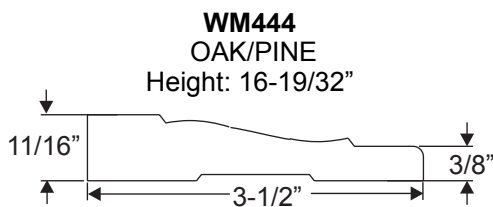

Description	Length
3/0 Continuous Sill w/12" SL	67-3/32"
3/0 Continuous Sill w/14" SL	71-3/32"
3/0 w/Boxed 12" SL	68-3/32"
3/0 w/Boxed 12" SL	72-3/32"

Description	Length
3/0 Continuous Sill w/12" SL	67-3/32"
3/0 Continuous Sill w/14" SL	71-3/32"
3/0 w/Boxed 12" SL	68-3/32"
3/0 w/Boxed 12" SL	72-3/32"

Description	Length
3/0 Continuous Sill w/12" SL	67-3/32"
3/0 Continuous Sill w/14" SL	71-3/32"
3/0 w/Boxed 12" SL	68-3/32"
3/0 w/Boxed 12" SL	72-3/32"

Transoms

Description	Length
3/0 Continuous Sill w/12" SL	69-19/32"
3/0 Continuous Sill w/14" SL	73-19/32"
3/0 w/Boxed 12" SL	70-19/32"
3/0 w/Boxed 12" SL	74-19/32"

Description	Length
3/0 Continuous Sill w/12" SL	69-3/32"
3/0 Continuous Sill w/14" SL	73-3/32"
3/0 w/Boxed 12" SL	70-3/32"
3/0 w/Boxed 12" SL	74-3/32"

Mulled System Size	Width
12" Sidelite	13-1/2"
14" Sidelite	15-1/2"
3/0 Door	37-21/32"
3/0-(2) 12" SL	64-21/32"
3/0-(2) 14" SL	68-21/32"

Half Round Transoms

DESCRIPTION	DIMENSIONS		
	"L"	"H"	Radius
3/0 WITH 2 12" S/L CIRCLE TOP	61-5/32"	30-7/64"	30-37/64"
3/0 WITH 2 14" S/L CIRCLE TOP	65-5/32"	32-7/64"	32-37/64"

Transoms