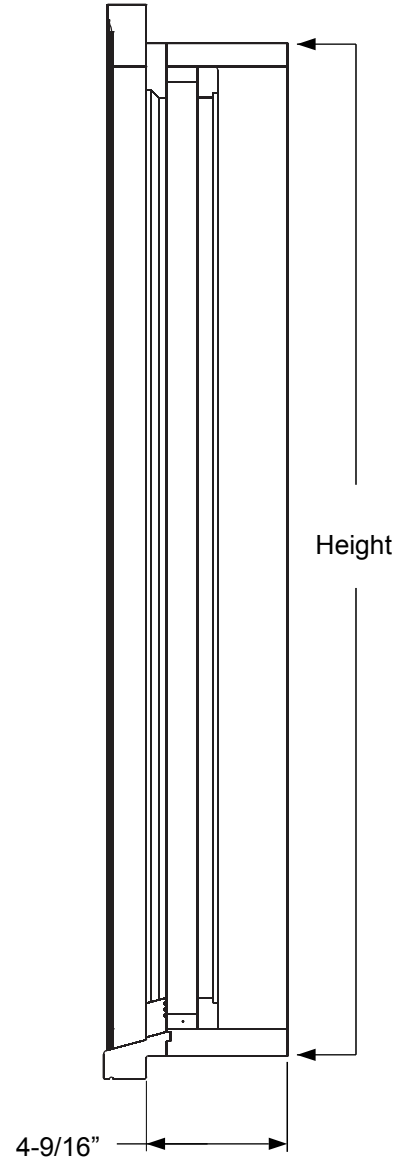

Description	Length
3/0 Continuous Sill w/12" SL	69-3/32"
3/0 Continuous Sill w/14" SL	73-3/32"
3/0 w/Boxed 12" SL	70-3/32"
3/0 w/Boxed 12" SL	74-3/32"

Mulled System Size	Width
12" Sidelite	13-1/2"
14" Sidelite	15-1/2"
3/0 Door	37-21/32"
3/0-(2) 12" SL	64-21/32"
3/0-(2) 14" SL	68-21/32"

Continuous Sill System Size	Width
3/0-(2) 12" SL	63-21/32"
3/0-(2) 14" SL	67-21/32"

Half Round Transoms

UNIT SIZE	WIDTH	HEIGHT
3/0 WITH BOXED 14" SIDELITES	68 21/32"	35 5/16"
3/0 WITH BOXED 12" SIDELITES	64 21/32"	33 5/16"
3/0 WITH CONTINUOUS 14" SIDELITES	67 21/32"	34 13/16"
3/0 WITH CONTINUOUS 12" SIDELITES	63 21/32"	32 13/16"

Rectangular Transoms

Mulled System Size	Width
12" SL	11-13/16"
14" SL	13-13/16"
3/0 Door	35-31/32"
3/0 WITH 2 12" SL	62-31/32"
3/0 WITH 2 14" SL	66-31/32"

Continuous System Size	Width
3/0 WITH 2 12" SL	61-31/32"
3/0 WITH 2 14" SL	65-31/32"

Half Round Transoms

DESCRIPTION	DIMENSIONS		
	"L"	"H"	Radius
3/0 WITH 2 12" S/L CIRCLE TOP	61-5/32"	30-7/64"	30-37/64"
3/0 WITH 2 14" S/L CIRCLE TOP	65-5/32"	32-7/64"	32-37/64"

Transoms