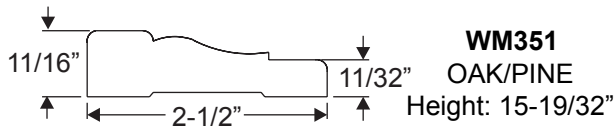

Elliptical Transoms..... 10.3
Elliptical Transoms Interior Casings 10.4
Rectangular Transoms..... 10.5
Half Round Transoms 10.6
Transom Glass..... 10.7

Transoms

Mulled System Size	Width
3/0-(2) 12" SL	64-21/32"
3/0-(2) 14" SL	68-21/32"

Continuous Sill System Size	Width
3/0-(2) 12" SL	63-21/32"
3/0-(2) 14" SL	67-21/32"

Elliptical Transoms Interior Casings

Description	Length
3/0 Continuous Sill w/12" SL	67-19/32"
3/0 Continuous Sill w/14" SL	71-19/32"
3/0 w/Boxed 12" SL	68-19/32"
3/0 w/Boxed 12" SL	72-19/32"

Description	Length
3/0 Continuous Sill w/12" SL	67-3/32"
3/0 Continuous Sill w/14" SL	71-3/32"
3/0 w/Boxed 12" SL	68-3/32"
3/0 w/Boxed 12" SL	72-3/32"

Description	Length
3/0 Continuous Sill w/12" SL	67-3/32"
3/0 Continuous Sill w/14" SL	71-3/32"
3/0 w/Boxed 12" SL	68-3/32"
3/0 w/Boxed 12" SL	72-3/32"

Half Round Transoms

DESCRIPTION	DIMENSIONS		
	"L"	"H"	Radius
3/0 WITH 2 12" S/L CIRCLE TOP	61-5/32"	30-7/64"	30-37/64"
3/0 WITH 2 14" S/L CIRCLE TOP	65-5/32"	32-7/64"	32-37/64"

Transoms