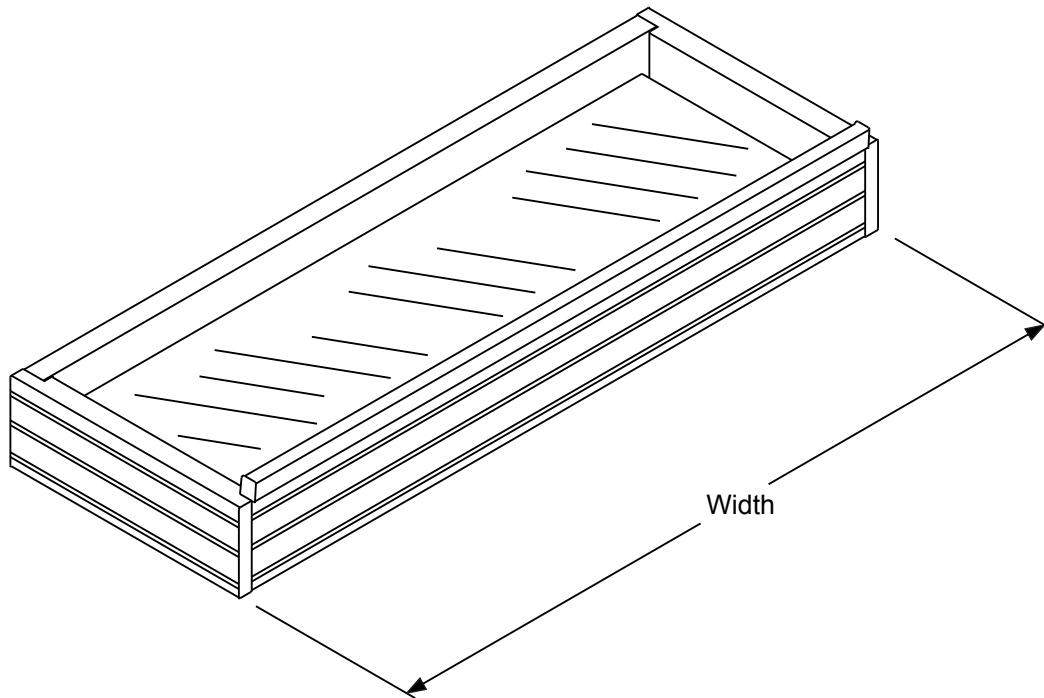

Description	Length
3/0 Continuous Sill w/12" SL	67-3/32"
3/0 Continuous Sill w/14" SL	71-3/32"
3/0 w/Boxed 12" SL	68-3/32"
3/0 w/Boxed 12" SL	72-3/32"

Transoms

Description	Length
3/0 Continuous Sill w/12" SL	69-19/32"
3/0 Continuous Sill w/14" SL	73-19/32"
3/0 w/Boxed 12" SL	70-19/32"
3/0 w/Boxed 12" SL	74-19/32"

Description	Length
3/0 Continuous Sill w/12" SL	69-3/32"
3/0 Continuous Sill w/14" SL	73-3/32"
3/0 w/Boxed 12" SL	70-3/32"
3/0 w/Boxed 12" SL	74-3/32"

Mulled System Size	Width
12" Sidelite	13-1/2"
14" Sidelite	15-1/2"
3/0 Door	37-21/32"
3/0-(2) 12" SL	64-21/32"
3/0-(2) 14" SL	68-21/32"