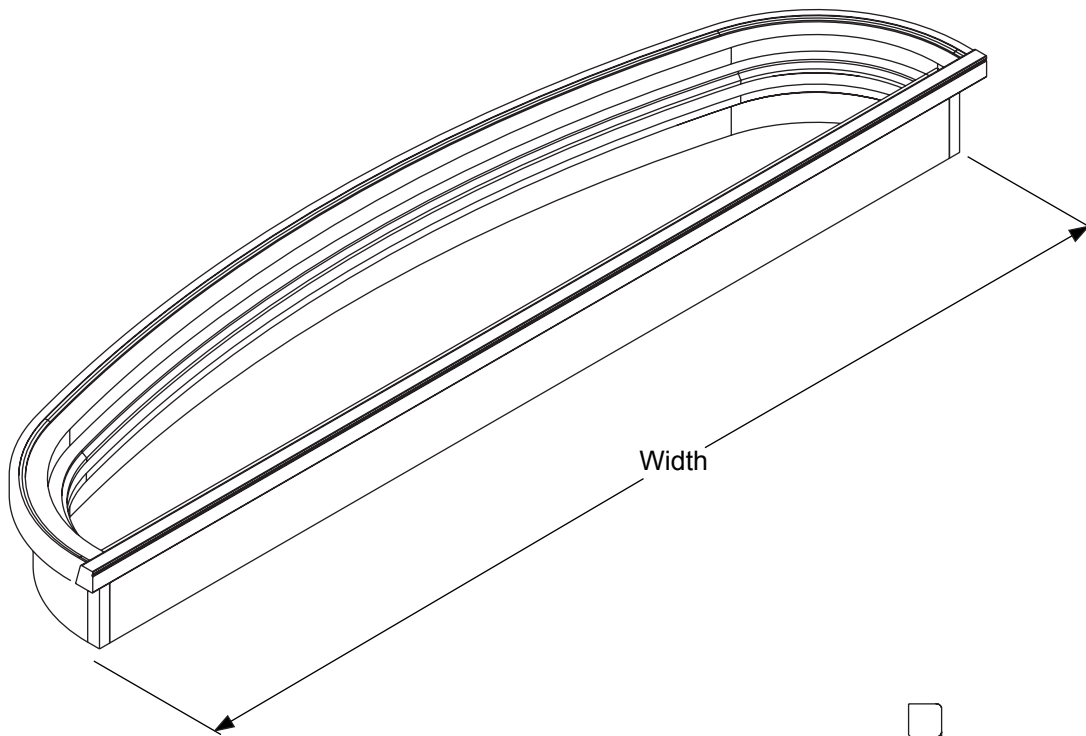

Elliptical Transoms..... 10.3
Elliptical Transoms Interior Casings 10.4
Rectangular Transoms..... 10.5
Half Round Transoms 10.6
Transom Glass..... 10.7

Transoms

Mulled System Size	Width
3/0-(2) 12" SL	64-21/32"
3/0-(2) 14" SL	68-21/32"

Continuous Sill System Size	Width
3/0-(2) 12" SL	63-21/32"
3/0-(2) 14" SL	67-21/32"

Elliptical Transoms Interior Casings

Description	Length
3/0 Continuous Sill w/12" SL	67-19/32"
3/0 Continuous Sill w/14" SL	71-19/32"
3/0 w/Boxed 12" SL	68-19/32"
3/0 w/Boxed 12" SL	72-19/32"