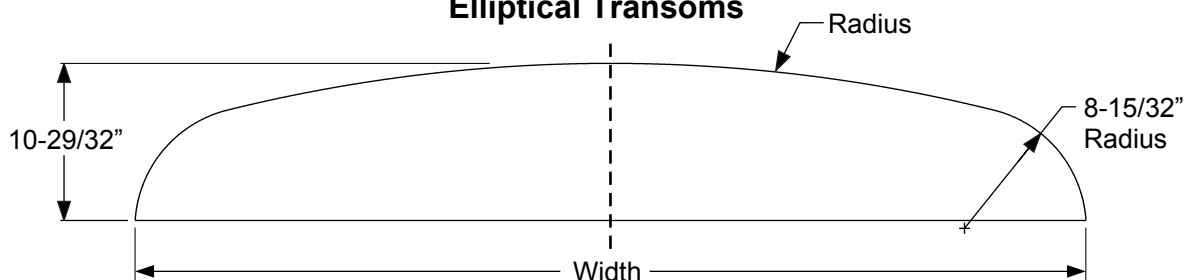

Description	Length
3/0 Continuous Sill w/12" SL	69-3/32"
3/0 Continuous Sill w/14" SL	73-3/32"
3/0 w/Boxed 12" SL	70-3/32"
3/0 w/Boxed 12" SL	74-3/32"

Mulled System Size	Width
12" Sidelite	13-1/2"
14" Sidelite	15-1/2"
3/0 Door	37-21/32"
3/0-(2) 12" SL	64-21/32"
3/0-(2) 14" SL	68-21/32"

Continuous Sill System Size	Width
3/0-(2) 12" SL	63-21/32"
3/0-(2) 14" SL	67-21/32"

Half Round Transoms

UNIT SIZE	WIDTH	HEIGHT
3/0 WITH BOXED 14" SIDELITES	68 21/32"	35 5/16"
3/0 WITH BOXED 12" SIDELITES	64 21/32"	33 5/16"
3/0 WITH CONTINUOUS 14" SIDELITES	67 21/32"	34 13/16"
3/0 WITH CONTINUOUS 12" SIDELITES	63 21/32"	32 13/16"

Transoms

Elliptical Transoms

Mulled System Size	DIMENSIONS	
	Width	Radius
3/0 WITH 2 12" SL	62-1/32"	94-31/32"
3/0 WITH 2 14" SL	66-1/32"	110-5/8"

Continuous System Size	DIMENSIONS	
	Width	Radius
3/0 WITH 2 12" SL	61-1/32"	91-7/32"
3/0 WITH 2 14" SL	65-1/32"	106-5/8"