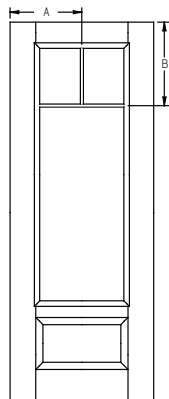

GBG/SDL - Lip Lite - 8'0" 3/4 Lite Craftsman - 2W1H

Panel	Glass	A	B
2/8	22 x 64	15-7/8"	21"
2/10	22 x 64	16-7/8"	21"
3/0	22 x 64	17-7/8"	21"