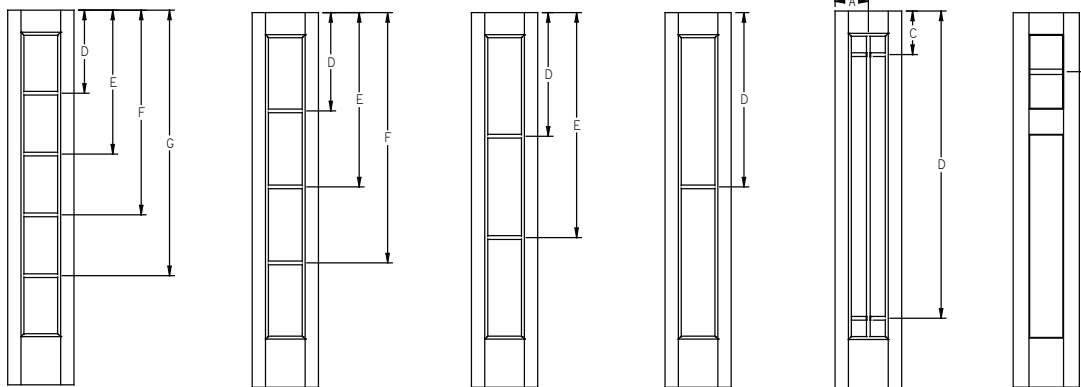

6/8 Flush-Glazed Grille Locations

GBG/SDL - Flush-Glazed - Smooth-Star - 6'8" Full Lite Sidelite - 1W5H

Panel	Glass	A	B	C	D	E	F	G
12	7 x 64	-	-	-	17-9/16"	30-5/16"	43-1/8"	55-15/16"
14	7 x 64	-	-	-	17-9/16"	30-5/16"	43-1/8"	55-15/16"

GBG/SDL - Flush-Glazed - Fiber Classic - 6'8" Full Lite Sidelite - 1W5H

Panel	Glass	A	B	C	D	E	F	G
12	8 x 64	-	-	-	17-5/8"	30-1/2"	43-5/16"	56-3/16"
14	8 x 64	-	-	-	17-5/8"	30-1/2"	43-5/16"	56-3/16"

Wood Grilles - Flush-Glazed - Fiber Classic - 6'8" Full Lite Sidelite - 1W5H

Panel	Glass	A	B	C	D	E	F	G
12"	8 x 64	-	-	-	17-13/16"	30-9/16"	43-1/4"	56"
14"	8 x 64	-	-	-	17-13/16"	30-9/16"	43-1/4"	56"

GBG - Flush-Glazed - Smooth-Star - 6'8" Full Lite Sidelite - 1W4H

Panel	Glass	A	B	C	D	E	F
12	7 x 64	-	-	-	20-3/4"	36-3/4"	52-3/4"
14	7 x 64	-	-	-	20-3/4"	36-3/4"	52-3/4"

GBG - Flush-Glazed - Fiber Classic - 6'8" Full Lite Sidelite - 1W4H

Panel	Glass	A	B	C	D	E	F
12	8 x 64	-	-	-	20-13/16"	36-15/16"	53"
14	8 x 64	-	-	-	20-13/16"	36-15/16"	53"

GBG - Flush-Glazed - Smooth-Star - 6'8" Full Lite Sidelite - 1W3H

Panel	Glass	A	B	C	D	E
12	7 x 64	-	-	-	26-1/16"	47-3/8"
14	7 x 64	-	-	-	26-1/16"	47-3/8"

GBG - Flush-Glazed - Fiber Classic - 6'8" Full Lite Sidelite - 1W3H

Panel	Glass	A	B	C	D	E
12	8 x 64	-	-	-	26-3/16"	47-5/8"
14	8 x 64	-	-	-	26-3/16"	47-5/8"

GBG - Flush-Glazed - Smooth-Star - 6'8" Full Lite Sidelite - 1W2H

Panel	Glass	A	B	C	D
12	7 x 64	-	-	-	36-3/4"
14	7 x 64	-	-	-	36-3/4"

GBG - Flush-Glazed - Fiber Classic - 6'8" Full Lite Sidelite - 1W2H

Panel	Glass	A	B	C	D
12	8 x 64	-	-	-	36-15/16"
14	8 x 64	-	-	-	36-15/16"

GBG - Flush-Glazed - Smooth-Star - 6'8" Full Lite Sidelite - 6 Lite Prairie

Panel	Glass	A	B	C	D
12	7 x 64	6"	-	9-3/16"	64-5/16"
14	7 x 64	7"	-	9-3/16"	64-5/16"

GBG - Flush-Glazed - Fiber Classic - 6'8" Full Lite Sidelite - 6 Lite Prairie

Panel	Glass	A	B	C	D
12	8 x 64	6"	-	9-3/16"	64-5/8"
14	8 x 64	7"	-	9-3/16"	64-5/8"

SDL - Flush-Glazed - Smooth-Star - 6'8" Craftsman Shaker Sidelite - 1W2H

Panel	Glass	A
12	8 x 16	11-13/16"
14	8 x 16	11-13/16"

All dimensions shown are to the center of the muntin.