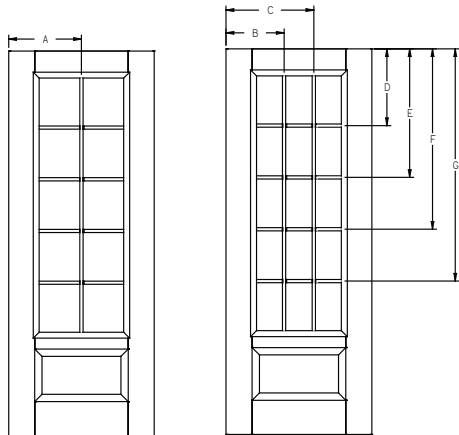

GBG/SDL - Lip Lite - 8'0" 3/4 Lite - 3w5H and 2W5H

Panel	Glass	A	B	C	D	E	F	G
2/6	22 x 64	15-7/8"	12-1/4"	19-9/16"	18-15/16"	31-3/4"	44-9/16"	57-3/8"
2/10	22 x 64	16-7/8"	13-1/4"	20-9/16"	18-15/16"	31-3/4"	44-9/16"	57-3/8"
3/0	22 x 64	17-7/8"	14-1/4"	21-9/16"	18-15/16"	31-3/4"	44-9/16"	57-3/8"

Wood Grilles - Lip Lite - 8'0" 3/4 Lite - 3W5H and 2W5H

Panel	Glass	A	B	C	D	E	F	G
2/8	22 x 64	15-7/8"	12-3/8"	19-7/16"	19-1/4"	31-7/8"	44-7/16"	57-1/16"
2/10	22 x 64	16-7/8"	13-3/8"	20-7/16"	19-1/4"	31-7/8"	44-7/16"	57-1/16"
3/0	22 x 64	17-7/8"	14-3/8"	21-7/16"	19-1/4"	31-7/8"	44-7/16"	57-1/16"

Fixed Grilles - Lip Lite - 8'0" 3/4 Lite - 3W5H and 2W5H

Panel	Glass	A	B	C	D	E	F	G
2/8	22 x 64	15-7/8"	12-1/4"	19-9/16"	19"	31-3/4"	44-9/16"	57-5/16"
2/10	22 x 64	16-7/8"	13-1/4"	20-9/16"	19"	31-3/4"	44-9/16"	57-5/16"
3/0	22 x 64	17-7/8"	14-1/4"	21-9/16"	19"	31-3/4"	44-9/16"	57-5/16"