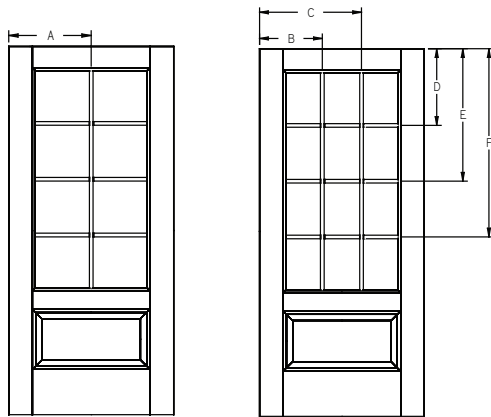

6/8 Flush-Glazed Grille Locations

GBG/SDL - Flush-Glazed - Smooth-Star - 6'8" 3/4 Lite - 3W4H and 2W4H‡

Panel	Glass	A	B	C	D	E	F
2/6	21 x 48	14-7/8"	12-11/16"	21-1/8"	16-5/8"	28-5/8"	40-5/8"
2/8	21 x 48	15-7/8"	13-11/16"	22-1/8"	16-5/8"	28-5/8"	40-5/8"
2/10	25 x 48	16-7/8"	12-11/16"	21-1/8"	16-9/16"	28-5/8"	40-5/8"
3/0	25 x 48	17-7/8"	13-11/16"	22-1/8"	16-9/16"	28-5/8"	40-5/8"

‡SDL not available in 2W4H configuration.