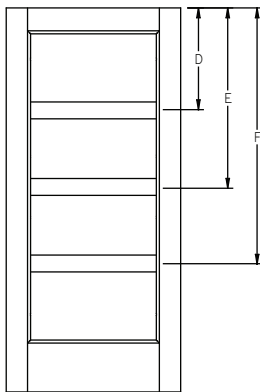

SDL Flat 3-1/2" - Flush-Glazed - Smooth-Star - 6'8" Full Lite - 1W4H

Panel	Glass	A	B	C	D	E	F
2/6	20 x 64	-	-	-	20-1/16"	36-3/4"	53-3/8"
2/8	20 x 64	-	-	-	20-1/16"	36-3/4"	53-3/8"
2/10	25 x 64	-	-	-	20-1/16"	36-3/4"	53-3/8"
3/0	25 x 64	-	-	-	20-1/16"	36-3/4"	53-3/8"

SDL Flat 3-1/2" - Flush-Glazed - Fiber Classic - 6'8" Full Lite - 1W4H

Panel	Glass	A	B	C	D	E	F
2/6	20 x 64	-	-	-	20-1/4"	36-15/16"	53-9/16"
2/8	20 x 64	-	-	-	20-1/4"	36-15/16"	53-9/16"
*2/10	25 x 64	-	-	-	20-1/4"	36-15/16"	53-9/16"
3/0	27 x 64	-	-	-	20-1/4"	36-15/16"	53-5/8"

*Only available in 6/6