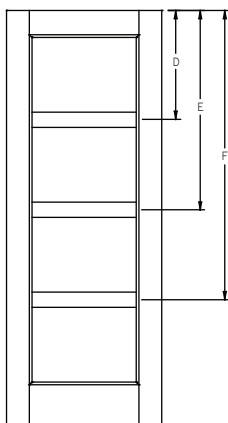

SDL Flat 3-1/2" - Flush-Glazed - Smooth-Star - 8'0" Full Lite - 1W3H

Panel	Glass	A	B	C	D	E	F
2/6	20 x 64	-	-	-	25-5/8"	47-13/16"	70-1/16"
2/8	20 x 64	-	-	-	25-5/8"	47-13/16"	70-1/16"
2/10	25 x 64	-	-	-	25-5/8"	47-13/16"	70-1/16"
3/0	25 x 64	-	-	-	25-5/8"	47-13/16"	70-1/16"

SDL Flat 3-1/2" - Flush-Glazed - Fiber Classic - 8'0" Full Lite - 1W3H

Panel	Glass	A	B	C	D	E	F
2/6	20 x 64	-	-	-	25-13/16"	48"	70-3/16"
2/8	20 x 64	-	-	-	25-13/16"	48"	70-3/16"
*2/10	25 x 64	-	-	-	25-13/16"	48"	70-3/16"
3/0	27 x 64	-	-	-	25-13/16"	48-1/16"	70-1/4"

*Only available in 6/6.

All dimensions shown are to the center of the muntin.