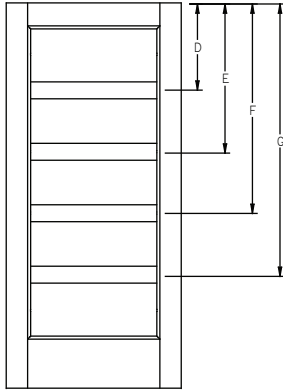

SDL Flat 3-1/2" - Flush-Glazed - Smooth-Star - 6'8" Full Lite - 1W5H

Panel	Glass	A	B	C	D	E	F	G
2/6	20 x 64	-	-	-	16-3/4"	30-1/16"	43-3/8"	56-11/16"
2/8	20 x 64	-	-	-	16-3/4"	30-1/16"	43-3/8"	56-11/16"
2/10	25 x 64	-	-	-	16-3/4"	30-1/16"	43-3/8"	56-11/16"
3/0	25 x 64	-	-	-	16-3/4"	30-1/16"	43-3/8"	56-11/16"

SDL Flat 3-1/2" - Flush-Glazed - Fiber Classic - 6'8" Full Lite - 1W5H

Panel	Glass	A	B	C	D	E	F	G
2/6	20 x 64	-	-	-	16-15/16"	30-1/4"	43-9/16"	56-7/8"
2/8	20 x 64	-	-	-	16-15/16"	30-1/4"	43-9/16"	56-7/8"
*2/10	25 x 64	-	-	-	16-15/16"	30-1/4"	43-9/16"	56-7/8"
3/0	27 x 64	-	-	-	16-15/16"	30-1/4"	43-5/8"	56-15/16"

*Only available in 6/6