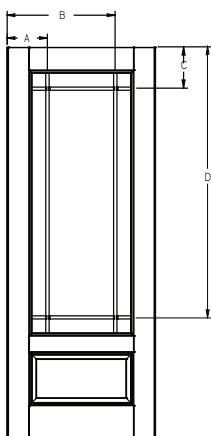

All dimensions shown are to the center of the muntin.

GBG - Flush-Glazed - Smooth-Star - 8'0" 3/4 Lite - 2W2H

Panel	Glass	A	B	C	D
2/6	20 x 64	14-7/8"	-	-	37-3/4"
2/8	20 x 64	15-7/8"	-	-	37-3/4"
2/10	25 x 64	16-7/8"	-	-	37-3/4"
3/0	25 x 64	17-7/8"	-	-	37-3/4"