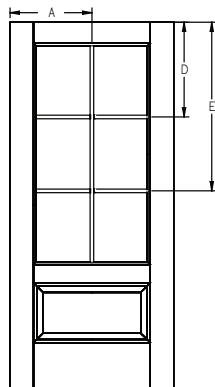

GBG - Flush-Glazed - Smooth-Star - 6'8" 3/4 Lite - 2W3H

Panel	Glass	A	B	C	D	E
2/6	21 x 48	14-7/8"	-	-	20-5/8"	36-5/8"
2/8	21 x 48	15-7/8"	-	-	20-5/8"	36-5/8"
2/10	25 x 48	16-7/8"	-	-	20-5/8"	36-5/8"
3/0	25 x 48	17-7/8"	-	-	20-5/8"	36-5/8"