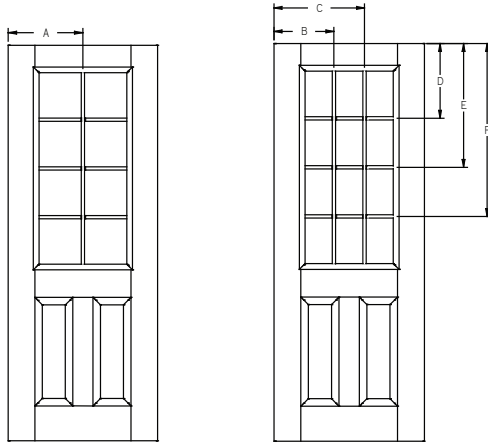

8/0 Lip Lite Grille Locations

GBG/SDL - Lip Lite - 8'0" Half Lite - 3W4H and 2W4H*

Panel	Glass	A	B	C	D	E	F
2/8	22 x 47	15-7/8"	12-1/4"	19-9/16"	17-15/16"	29-11/16"	41-7/16"
2/10	22 x 47	16-7/8"	13-1/4"	20-9/16"	17-15/16"	29-11/16"	41-7/16"
3/0	22 x 47	17-7/8"	14-1/4"	21-9/16"	17-15/16"	29-11/16"	41-7/16"

*SDL not available in 2W4H configuration.

Wood Grilles - Lip Lite - 8'0" Half Lite - 3W4H

Panel	Glass	A	B	C	D	E	F
2/8	22 x 47	-	12-3/8"	19-7/16"	18-1/8"	29-11/16"	41-3/16"
2/10	22 x 47	-	13-3/8"	20-7/16"	18-1/8"	29-11/16"	41-3/16"
3/0	22 x 47	-	14-3/8"	21-7/16"	18-1/8"	29-11/16"	41-3/16"