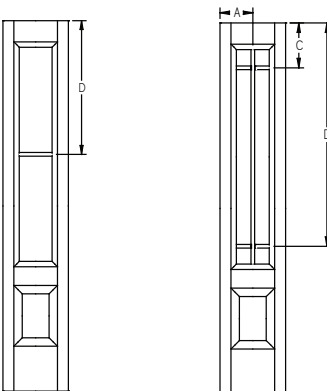

GBG - Flush-Glazed - Smooth-Star - 6'8" 3/4 Lite Sidelite - 1W2H

Panel	Glass	A	B	C	D
12	8 x 47	-	-	-	28-5/8"
14	8 x 47	-	-	-	28-5/8"

GBG - Flush-Glazed - Smooth-Star - 6'8" 3/4 Lite Sidelite - 6 Lite Prairie

Panel	Glass	A	B	C	D
12	8 x 47	6"	-	9-5/8"	47-5/8"
14	8 x 47	7"	-	9-5/8"	47-5/8"

All dimensions shown are to the center of the muntin.