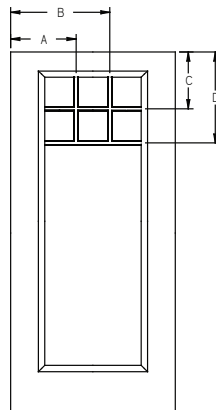

GBG/SDL - Lip Lite - 6'8" Full Lite Craftsman - 3W2H

Panel	Glass	A	B	C	D
2/4	16 x 64	11-3/16"	16-5/8"	12-7/16"	19-15/16"
2/6	20 x 64	11-1/2"	18-5/16"	12-7/16"	19-15/16"
2/8	22 x 64	12-3/16"	19-5/8"	12-7/16"	19-15/16"
2/10	22 x 64	13-3/16"	20-5/8"	12-7/16"	19-15/16"
3/0	22 x 64	14-3/16"	21-5/8"	12-7/16"	19-15/16"

All dimensions shown are to the center of the muntin.