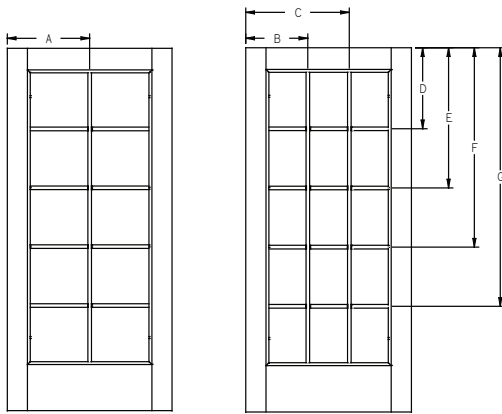

GBG/SDL - Flush-Glazed - Smooth-Star - 6'8" Full Lite - 3W5H and 2W5H

Panel	Glass	A	B	C	D	E	F	G
2/6	20 x 64	14-7/8"	11-3/8"	18-7/16"	17-7/16"	30-5/16"	43-3/16"	56"
2/8	20 x 64	15-7/8"	12-3/8"	19-7/16"	17-7/16"	30-5/16"	43-3/16"	56"
2/10	25 x 64	16-7/8"	12-11/16"	21-1/8"	17-7/16"	30-5/16"	43-3/16"	56"
3/0	25 x 64	17-7/8"	13-11/16"	22-1/8"	17-7/16"	30-5/16"	43-3/16"	56"

GBG/SDL - Flush-Glazed - Fiber Classic - 6'8" Full Lite - 3W5H and 2W5H

Panel	Glass	A	B	C	D	E	F	G
2/6	20 x 64	14-7/8"	11-3/8"	18-7/16"	17-5/8"	30-1/2"	43-5/16"	56-3/16"
2/8	20 x 64	15-7/8"	12-3/8"	19-7/16"	17-5/8"	30-1/2"	43-5/16"	56-3/16"
*2/10	25 x 64	16-7/8"	12-11/16"	21-1/8"	17-5/8"	30-1/2"	43-5/16"	56-3/16"
3/0	27 x 64	17-7/8"	13-3/8"	22-7/16"	17-5/8"	30-1/2"	43-3/8"	56-1/4"

*Only available in 6/6.

Wood Grilles - Flush-Glazed - Smooth-Star - 6'8" Full Lite - 3W5H and 2W5H

Panel	Glass	A	B	C	D	E	F	G
2/6	20 x 64	14-7/8"	11-1/2"	18-5/16"	17-11/16"	30-3/8"	43-1/8"	55-13/16"
2/8	20 x 64	15-7/8"	12-1/2"	19-5/16"	17-11/16"	30-3/8"	43-1/8"	55-13/16"
2/10	25 x 64	16-7/8"	12-13/16"	21"	17-11/16"	30-3/8"	43-1/8"	55-13/16"
3/0	25 x 64	17-7/8"	13-13/16"	22"	17-11/16"	30-3/8"	43-1/8"	55-13/16"

Wood Grilles - Flush-Glazed - Fiber Classic - 6'8" Full Lite - 3W5H and 2W5H

Panel	Glass	A	B	C	D	E	F	G
2/6	20 x 64	14-7/8"	11-1/2"	18-5/16"	17-13/16"	30-9/16"	43-1/4"	56"
2/8	20 x 64	15-7/8"	12-1/2"	19-5/16"	17-13/16"	30-9/16"	43-1/4"	56"
2/10	25 x 64	16-7/8"	12-13/16"	21"	17-13/16"	30-9/16"	43-1/4"	56"
3/0	25 x 64	17-7/8"	13-13/16"	22"	17-13/16"	30-9/16"	43-1/4"	56"