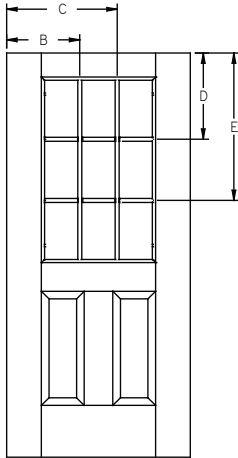

GBG/SDL - Flush-Glazed - Smooth-Star - 6'8" Half Lite - 3W3H

Panel	Glass	A	B	C	D	E
2/6	22 x 36	-	11-3/16"	18-5/8"	16-5/8"	28-3/4"
2/8	22 x 36	-	12-3/16"	19-5/8"	16-5/8"	28-3/4"
3/0	22 x 36	-	14-3/16"	21-5/8"	16-5/8"	28-3/4"

GBG/SDL - Flush-Glazed - Fiber Classic - 6'8" Half Lite - 3W3H

Panel	Glass	A	B	C	D	E
2/6	22 x 36	-	11-3/16"	18-5/8"	16-7/8"	28-15/16"
2/8	22 x 36	-	12-3/16"	19-5/8"	16-7/8"	28-15/16"
3/0	22 x 36	-	14-3/16"	21-5/8"	16-7/8"	28-15/16"

Wood Grilles - Flush-Glazed - Smooth-Star - 6'8" Half Lite - 3W3H

Panel	Glass	A	B	C	D	E
2/6	22 x 36	-	11-5/16"	18-7/16"	16-3/4"	28-9/16"
2/8	22 x 36	-	12-5/16"	19-7/16"	16-3/4"	28-9/16"
3/0	22 x 36	-	14-5/16"	21-7/16"	16-3/4"	28-9/16"

Wood Grilles - Flush-Glazed - Fiber Classic - 6'8" Half Lite - 3W3H

Panel	Glass	A	B	C	D	E
2/6	22 x 36	-	11-5/16"	18-1/2"	17"	28-13/16"
2/8	22 x 36	-	12-5/16"	19-1/2"	17"	28-13/16"
3/0	22 x 36	-	14-5/16"	21-1/2"	17"	28-13/16"