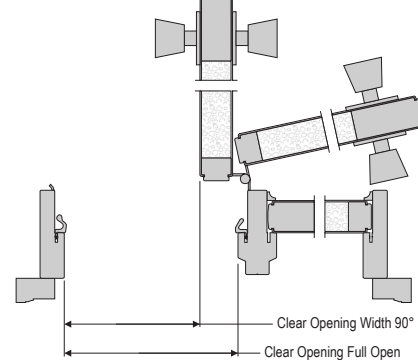

HORIZONTAL SECTION
(Double/Triple - Operable panel
hinged off jamb or mullion)