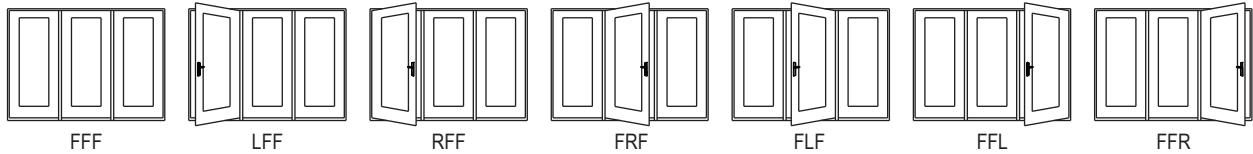

Triple - Outswing - Wide Mullion

Hand Designations

(Viewed from the exterior)

- | | |
|---|-------------|
| F | Fixed Panel |
| L | Left Hand |
| R | Right Hand |

Inswing

Outswing

Single - Continuous with 10" Sidelite - Standard Mullion - 6/6, 6/8, 7/0, 8/0