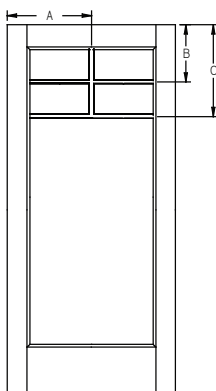

GBG/SDL - Flush-Glazed - Smooth-Star - 6'8" Full Lite Craftsman - 2W2H

Panel	Glass	A	B	C
2/0	14 x 64	11-7/8"	12-7/16"	20-3/16"
2/6	20 x 64	14-7/8"	12-3/8"	20-1/8"
2/8	20 x 64	15-7/8"	12-3/8"	20-1/8"
2/10	25 x 64	16-7/8"	12-3/8"	20-1/8"
3/0	25 x 64	17-7/8"	12-3/8"	20-1/8"

GBG/SDL - Flush-Glazed - Fiber Classic - 6'8" Full Lite Craftsman - 2W2H

Panel	Glass	A	B	C
2/0	14 x 64	11-7/8"	12-9/16"	20-5/16"
2/6	20 x 64	14-7/8"	12-1/2"	20-5/16"
2/8	20 x 64	15-7/8"	12-1/2"	20-5/16"
2/10	25 x 64	16-7/8"	12-1/2"	20-5/16"
3/0	27 x 64	17-7/8"	12-1/2"	20-5/16"