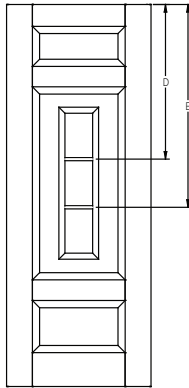

Panel	Glass	A	B	C	D
2/8	22 x 47	9-3/8"	22-7/16"	25-9/16"	63-11/16"
2/10	22 x 47	10-3/8"	23-7/16"	25-9/16"	63-11/16"
3/0	22 x 47	11-3/8"	24-7/16"	25-9/16"	63-11/16"

All dimensions shown are to the center of the muntin.