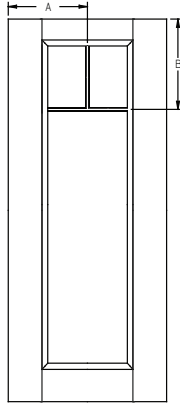

GBG/SDL - Lip Lite - 8'0" Full Lite Craftsman - 2W1H

Panel	Glass	A	B
2/0	14 x 80	11-7/8"	21-1/16"
2/6	20 x 80	14-7/8"	21"
2/8	22 x 80	15-7/8"	21"
2/10	22 x 80	16-7/8"	21"
3/0	22 x 80	17-7/8"	21"