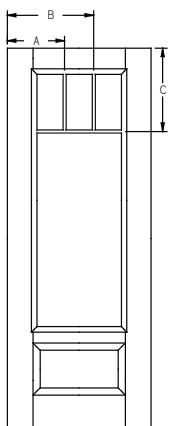

GBG/SDL - Lip Lite - 8'0" 3/4 Lite Craftsman - 3W1H

Panel	Glass	A	B	C
2/8	22 x 64	12-3/16"	19-5/8"	21"
2/10	22 x 64	13-3/16"	20-5/8"	21"
3/0	22 x 64	14-3/16"	21-5/8"	21"