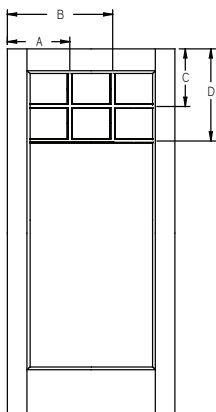

GBG/SDL - Flush-Glazed - Smooth-Star - 6'8" Full Lite Craftsman - 3W2H

Panel	Glass	A	B	C	D
2/0	14 x 64	9-5/16"	14-1/2"	12-7/16"	20-3/16"
2/6	20 x 64	11-3/8"	18-7/16"	12-3/8"	20-1/8"
2/8	20 x 64	12-3/8"	19-7/16"	12-3/8"	20-1/8"
2/10	25 x 64	12-11/16"	21-1/8"	12-3/8"	20-1/8"
3/0	25 x 64	13-11/16"	22-1/8"	12-3/8"	20-1/8"

GBG/SDL - Flush-Glazed - Fiber Classic - 6'8" Full Lite Craftsman - 3W2H

Panel	Glass	A	B	C	D
2/0	14 x 64	9-5/16"	14-1/2"	12-9/16"	20-5/16"
2/6	20 x 64	11-3/8"	18-7/16"	12-1/2"	20-5/16"
2/8	20 x 64	12-3/8"	19-7/16"	12-1/2"	20-5/16"
2/10	25 x 64	12-11/16"	21-1/8"	12-1/2"	20-5/16"
3/0	27 x 64	13-3/8"	22-7/16"	12-1/2"	20-5/16"

All dimensions shown are to the center of the muntin.