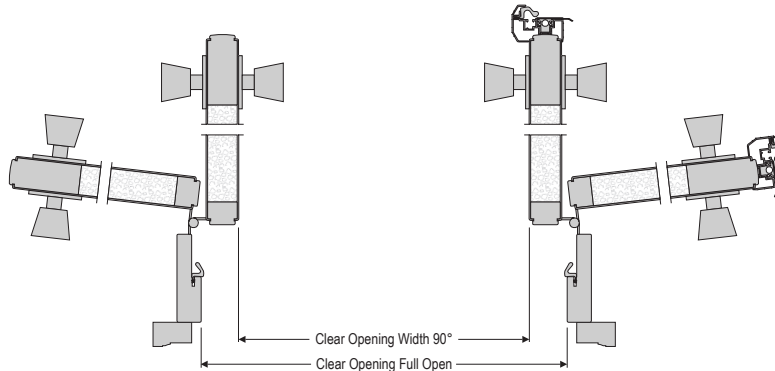

HORIZONTAL SECTION
(French)
(Hinged off jamb or mullion)