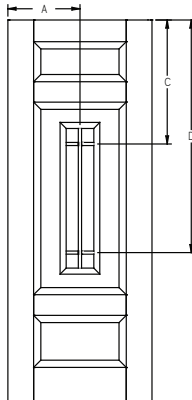

GBG - Lip Lite - 8'0" Center Lite - 6 Lite Pairie

Panel	Glass	A	B	C	D
2/8	8 x 36	15-7/8"	-	31"	58-1/8"
2/10	8 x 36	16-7/8"	-	31"	58-1/8"
3/0	8 x 36	17-7/8"	-	31"	58-1/8"