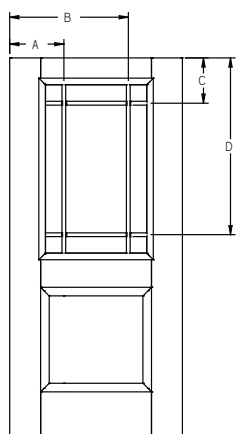

GBG - Lip Lite - 6'8" Half Lite - 9 Lite Prairie

Panel	Glass	A	B	C	D
2/6	20 x 36	9-3/8"	20-7/16"	9-9/16"	36-11/16"
2/8	22 x 36	9-3/8"	22-7/16"	9-9/16"	36-5/8"
2/10	22 x 36	10-3/8"	23-7/16"	9-9/16"	36-5/8"
3/0	22 x 36	11-3/8"	24-7/16"	9-9/16"	36-5/8"