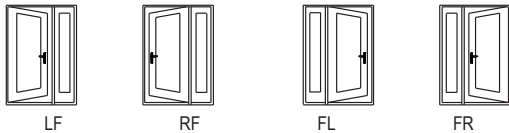

Single - Continuous with 10" Sidelite - Standard Mullion - 6/6, 6/8, 7/0, 8/0

Single with 1 Sidelite - Inswing - Continuous Standard Mullion

Brickmould Dim.	43"	45"	47"	49"	51"	57"	
Rough Opening	41 1/4"	43 1/4"	45 1/4"	47 1/4"	49 1/4"	55 1/4"	
Unit Dimension	40 1/2"	42 1/2"	44 1/2"	46 1/2"	48 1/2"	54 1/2"	
80 1/2" 79 3/4" 79 1/4"	6/6 2/4	2/6	2/8	2/10	3/0	3/6	79 5/8" 78 1/16"
83 1/16" 82 5/16" 81 13/16"	6/8 2/4	2/6	2/8	2/10	3/0	3/6	81 3/16" 80 5/8"
87 1/16" 86 5/16" 85 13/16"	7/0 2/4	2/6	2/8	2/10	3/0	3/6	85 3/16" 84 5/8"
99 1/16" 98 5/16" 97 13/16"	8/0 2/4	2/6	2/8	2/10	3/0	3/6	97 3/16" 96 5/8"
							Unit Dim.
							Rough Opening
							Brickmould Dim.
							79 9/16" 80 1/8" 82 11/16" 81 1/8" 86 11/16" 85 1/8" 98 11/16" 97 1/8" Aluminum Composite Aluminum Composite Aluminum Composite

Single with 1 Sidelite - Outswing - Continuous Standard Mullion

Hand Designations	
(Viewed from the exterior)	
F	Fixed Panel
L	Left Hand
R	Right Hand

Inswing