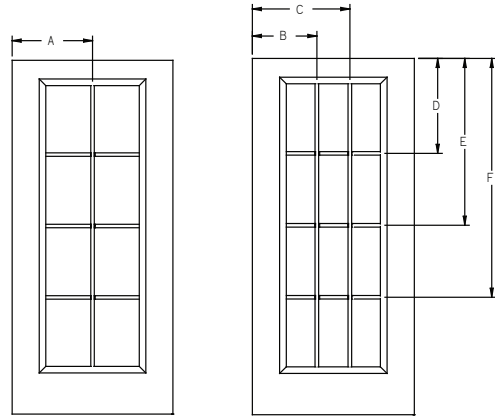

GBG - Lip Lite - 6'8" Full Lite - 3W4H and 2W4H

Panel	Glass	A	B	C	D	E	F
2/4	16 x 64	13-7/8"	11-1/4"	16-9/16"	21-3/16"	37-3/16"	53-3/16"
2/6	20 x 64	14-7/8"	11-9/16"	18-1/4"	21-1/8"	37-1/8"	53-1/8"
2/8	22 x 64	15-7/8"	12-1/4"	19-9/16"	21-1/8"	37-1/8"	53-1/8"
2/10	22 x 64	16-7/8"	13-1/4"	20-9/16"	21-1/8"	37-1/8"	53-1/8"
3/0	22 x 64	17-7/8"	14-1/4"	21-9/16"	21-1/8"	37-1/8"	53-1/8"