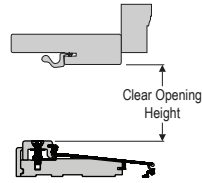

*Add actual unit dimension to door rough opening height for total rough opening height.

Unit and Rough Opening Sizing

Hinged Clear Opening Heights

Door Panel Height	Composite Clear Opening Height Inswing	Basic Fixed Clear Opening Height Inswing	Aluminum Clear Opening Height Outswing	Composite Clear Opening Height Outswing	Coastal Clear Opening Height Outswing
6/6	76-3/4"	76-9/16"	75-13/16"	75-7/8"	74-15/16"
6/8	79-1/4"	79-1/8"	78-1/8"	78-1/4"	77-1/4"
7/0	83-1/4"	83-1/8"	82-1/8"	82-1/4"	81-1/4"
8/0	95-1/4"	95-1/8"	N/A	94-1/4"	N/A