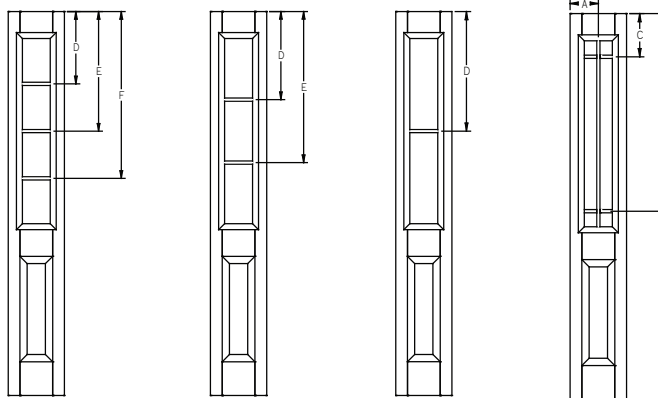

GBG/SDL - Lip Lite - 8'0" Half Lite Sidelite - 1W4H

Panel	Glass	A	B	C	D	E	F
12"	8 x 47	-	-	-	17-7/8"	29-5/8"	41-5/16"
14"	8 x 47	-	-	-	17-7/8"	29-5/8"	41-5/16"

GBG - Lip Lite - 8'0" Half Lite Sidelite - 1W3H

Panel	Glass	A	B	C	D	E
12"	8 x 47	-	-	-	21-13/16"	37-7/16"
14"	8 x 47	-	-	-	21-13/16"	37-7/16"

GBG - Lip Lite - 8'0" Half Lite Sidelite - 1W2H

Panel	Glass	A	B	C	D
12"	8 x 47	-	-	-	29-5/8"
14"	8 x 47	-	-	-	29-5/8"

GBG - Lip Lite - 8'0" Half Lite Sidelite - 6 Lite Prairie

Panel	Glass	A	B	C	D
12"	8 x 47	6"	-	10-5/8"	48-3/4"
14"	8 x 47	7"	-	10-5/8"	48-3/4"

All dimensions shown are to the center of the muntin.