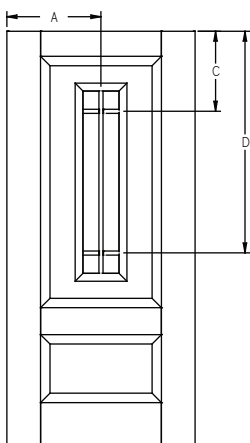

GBG - Lip Lite - 6'8" Center Lite - 6 Lite Pairie

Panel	Glass	A	B	C	D
2/8	8 x 36	15-7/8"	-	15-5/16"	42-7/16"
2/10	8 x 36	16-7/8"	-	15-5/16"	42-7/16"
3/0	8 x 36	17-7/8"	-	15-5/16"	42-7/16"