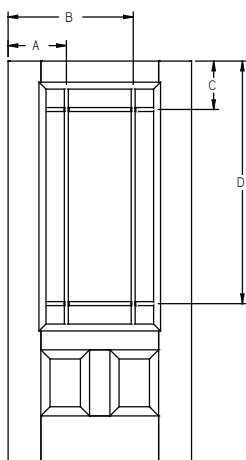

GBG - Lip Lite - 6'8" 3/4 Lite - 9 Lite Prairie

Panel	Glass	A	B	C	D
2/8	22 x 47	9-3/8"	22-7/16"	9-9/16"	47-5/8"
2/10	22 x 47	10-3/8"	23-7/16"	9-9/16"	47-5/8"
3/0	22 x 47	11-3/8"	24-7/16"	9-9/16"	47-5/8"

All dimensions shown are to the center of the muntin.