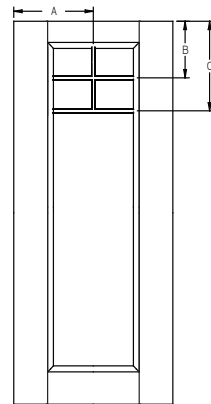

GBG/SDL - Lip Lite - 8'0" Full Lite Craftsman - 2W2H

Panel	Glass	A	B	C
2/0	14 x 80	11-7/8"	13-9/16"	21-1/16"
2/6	20 x 80	14-7/8"	13-1/2"	21"
2/8	22 x 80	15-7/8"	13-1/2"	21"
2/10	22 x 80	16-7/8"	13-1/2"	21"
3/0	22 x 80	17-7/8"	13-1/2"	21"