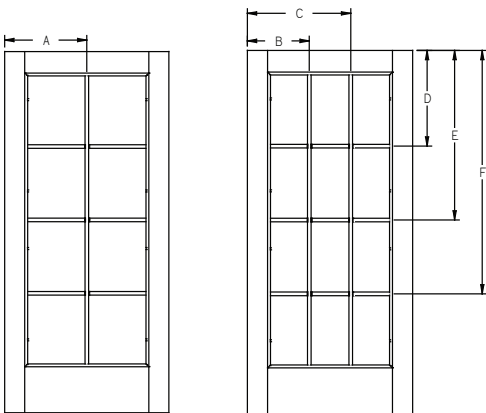

GBG/SDL - Flush-Glazed - Smooth-Star - 6'8" Full Lite - 3W4H and 2W4H‡

Panel	Glass	A	B	C	D	E	F
2/6	20 x 64	14-7/8"	11-3/8"	18-7/16"	20-11/16"	36-3/4"	52-13/16"
2/8	20 x 64	15-7/8"	12-3/8"	19-7/16"	20-11/16"	36-3/4"	52-13/16"
2/10	25 x 64	16-7/8"	13-1/4"	22-5/16"	20-11/16"	36-3/4"	52-7/8"
3/0	25 x 64	17-7/8"	14-1/4"	23-5/16"	20-11/16"	36-3/4"	52-7/8"

‡SDL only available in 2W4H

GBG/SDL - Flush-Glazed - Fiber Classic - 6'8" Full Lite - 3W4H and 2W4H‡

Panel	Glass	A	B	C	D	E	F
2/6	20 x 64	14-7/8"	11-3/8"	18-7/16"	20-13/16"	36-15/16"	53"
2/8	20 x 64	15-7/8"	12-3/8"	19-7/16"	20-13/16"	36-15/16"	53"
*2/10	25 x 64	16-7/8"	13-1/4"	22-5/16"	20-7/8"	36-15/16"	53-1/16"
3/0	27 x 64	17-7/8"	13-3/8"	22-7/16"	20-7/8"	36-15/16"	53-1/16"

‡SDL only available in 2W4H

*Only available in 6/6.

All dimensions shown are to the center of the muntin.