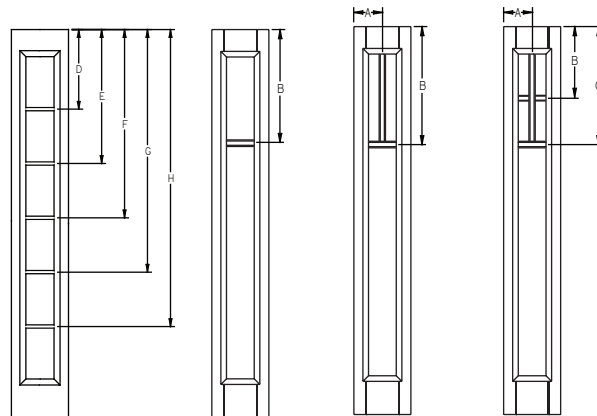

GBG/SDL - Lip Lite - 8'0" Full Lite Sidelite - 1W6H

Panel	Glass	A	B	C	D	E	F	G	H
12"	7 x 80	-	-	-	19-5/8"	33"	46-5/16"	59-5/8"	73"
14"	7 x 80	-	-	-	19-5/8"	33"	46-5/16"	59-5/8"	73"

Fixed Grilles - Lip Lite - 8'0" Full Lite Sidelite - 1W6H

Panel	Glass	A	B	C	D	E	F	G	H
12"	7 x 80	-	-	-	19-1/4"	32-13/16"	46-5/16"	59-13/16"	73-3/8"
14"	7 x 80	-	-	-	19-1/4"	32-13/16"	46-5/16"	59-13/16"	73-3/8"

GBG - Lip Lite - 8'0" Full Lite Sidelite - Craftsman 1W1H

Panel	Glass	A	B
12"	7 x 80	-	20-7/16"
14"	7 x 80	-	20-7/16"

GBG - Lip Lite - 8'0" Full Lite Sidelite - Craftsman 2W1H

Panel	Glass	A	B
12"	7 x 80	6"	20-7/16"
14"	7 x 80	7"	20-7/16"

GBG - Lip Lite - 8'0" Full Lite Sidelite - Craftsman 2W2H

Panel	Glass	A	B	C
12"	7 x 80	6"	13-1/8"	20-7/16"
14"	7 x 80	7"	13-1/8"	20-7/16"

All dimensions shown are to the center of the muntin.