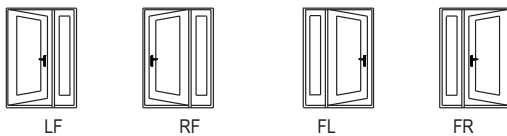

Unit and Rough Opening Sizing

Single - Continuous with 12" Sidelite - Standard Mullion - 6/6, 6/8, 7/0, 8/0

Single with 1 Sidelite - Inswing - Continuous Standard Mullion

Brickmould Dim.	45"	47"	49"	51"	53"	59"													
Rough Opening	43 1/4"	45 1/4"	47 1/4"	49 1/4"	51 1/4"	57 1/4"													
Unit Dimension	42 1/2"	44 1/2"	46 1/2"	48 1/2"	50 1/2"	56 1/2"													
80 1/2" 79 3/4" 79 1/4"	6/6						2/4	2/6	2/8	2/10	3/0	3/6	78 5/8"	78 1/16"	79 1/8"	78 9/16"	80 1/8"	79 9/16"	Aluminum Composite
	6/8						2/4	2/6	2/8	2/10	3/0	3/6	81 3/16"	80 5/8"	81 1/16"	81 1/8"	82 1/16"	82 1/8"	Aluminum Composite
	7/0						2/4	2/6	2/8	2/10	3/0	3/6	85 3/16"	84 5/8"	85 1/16"	85 1/8"	86 1/16"	86 1/8"	Aluminum Composite
	8/0						2/4	2/6	2/8	2/10	3/0	3/6	97 3/16"	96 5/8"	97 1/16"	97 1/8"	98 1/16"	98 1/8"	Aluminum Composite
		42 1/2"	44 1/2"	46 1/2"	48 1/2"	50 1/2"	56 1/2"	Unit Dim.											
		43 1/4"	45 1/4"	47 1/4"	49 1/4"	51 1/4"	57 1/4"	Rough Opening											
		45 1/2"	47 1/2"	49 1/2"	51 1/2"	53 1/2"	59 1/2"	Brickmould Dim.											

Single with 1 Sidelite - Outswing - Continuous Standard Mullion

Hand Designations	
(Viewed from the exterior)	
F	Fixed Panel
L	Left Hand
R	Right Hand

Inswing