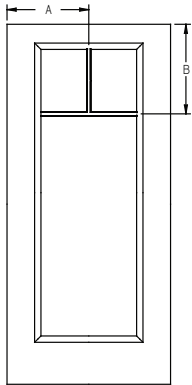

6/8 Lip Lite Grille Locations

GBG/SDL - Lip Lite - 6'8" Full Lite Craftsman - 2W1H

Panel	Glass	A	B
2/4	16 x 64	13-7/8"	19-15/16"
2/6	20 x 64	14-7/8"	19-15/16"
2/8	22 x 64	15-7/8"	19-15/16"
2/10	22 x 64	16-7/8"	19-15/16"
3/0	22 x 64	17-7/8"	19-15/16"