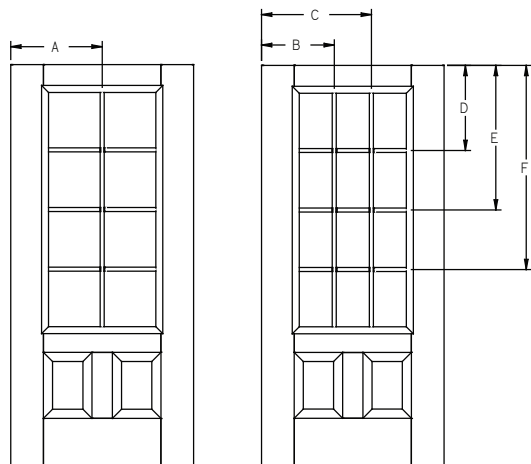

GBG/SDL - Lip Lite - 6'8" 3/4 Lite - 3W4H and 2W4H*

Panel	Glass	A	B	C	D	E	F
2/8	22 x 47	15-7/8"	12-1/4"	19-9/16"	16-7/8"	28-5/8"	40-3/8"
2/10	22 x 47	16-7/8"	13-1/4"	20-9/16"	16-7/8"	28-5/8"	40-3/8"
3/0	22 x 47	17-7/8"	14-1/4"	21-9/16"	16-7/8"	28-5/8"	40-3/8"

*SDL not available in 2W4H configuration.