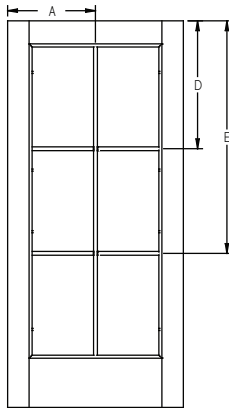

6/8 Flush-Glazed Grille Locations

GBG - Flush-Glazed - Smooth-Star - 6'8" Full Lite - 2W3H

Panel	Glass	A	B	C	D	E
2/6	20 x 64	14-7/8"	-	-	26"	47-7/16"
2/8	20 x 64	15-7/8"	-	-	26"	47-7/16"
2/10	25 x 64	16-7/8"	-	-	26"	47-7/16"
3/0	25 x 64	17-7/8"	-	-	26"	47-7/16"

GBG - Flush-Glazed - Fiber Classic - 6'8" Full Lite - 2W3H

Panel	Glass	A	B	C	D	E
2/6	20 x 64	14-7/8"	-	-	26-3/16"	47-5/8"
2/8	20 x 64	15-7/8"	-	-	26-3/16"	47-5/8"
*2/10	25 x 64	16-7/8"	-	-	26-3/16"	47-5/8"
3/0	27 x 64	17-7/8"	-	-	26-3/16"	47-11/16"

*Only available in 6/6.