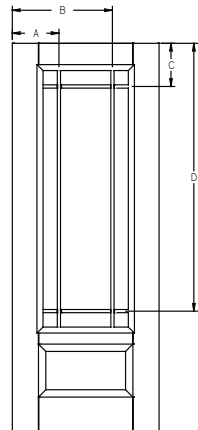

GBG - Lip Lite - 8'0" 3/4 Lite - 9 Lite Prairie

Panel	Glass	A	B	C	D
2/8	22 x 64	9-3/8"	22-7/16"	10-5/8"	65-3/4"
2/10	22 x 64	10-3/8"	23-7/16"	10-5/8"	65-3/4"
3/0	22 x 64	11-3/8"	24-7/16"	10-5/8"	65-3/4"

All dimensions shown are to the center of the muntin.