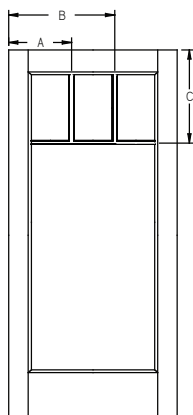

GBG/SDL - Flush-Glazed - Smooth-Star - 6'8" Full Lite Craftsman - 3W1H

Panel	Glass	A	B	C
2/0	14 x 64	9-5/16"	14-1/2"	20-3/16"
2/6	20 x 64	11-3/8"	18-7/16"	20-1/8"
2/8	20 x 64	12-3/8"	19-7/16"	20-1/8"
2/10	25 x 64	12-11/16"	21-1/8"	20-1/8"
3/0	25 x 64	13-11/16"	22-1/8"	20-1/8"

GBG/SDL - Flush-Glazed - Fiber Classic - 6'8" Full Lite Craftsman - 3W1H

Panel	Glass	A	B	C
2/0	14 x 64	9-5/16"	14-1/2"	20-5/16"
2/6	20 x 64	11-3/8"	18-7/16"	20-5/16"
2/8	20 x 64	12-3/8"	19-7/16"	20-5/16"
2/10	25 x 64	12-11/16"	21-1/8"	20-5/16"
3/0	27 x 64	13-3/8"	22-7/16"	20-5/16"