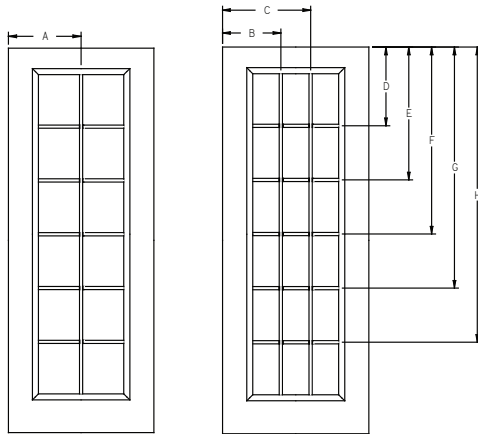

GBG - Lip Lite - 6'8" 3/4 Lite Sidelite - 1W3H

Panel	Glass	A	B	C	D	E
12"	8 x 47	-	-	-	20-3/4"	36-3/8"
14"	8 x 47	-	-	-	20-3/4"	36-3/8"

GBG - Lip Lite - 6'8" 3/4 Lite Sidelite - 1W2H

Panel	Glass	A	B	C	D
12"	8 x 47	-	-	-	28-9/16"
14"	8 x 47	-	-	-	28-9/16"

GBG - Lip Lite - 6'8" 3/4 Lite Sidelite - 6 Lite Prairie

Panel	Glass	A	B	C	D
12"	8 x 47	6"	-	9-9/16"	47-11/16"
14"	8 x 47	7"	-	9-9/16"	47-11/16"

All dimensions shown are to the center of the muntin.

GBG - Lip Lite - 8'0" Full Lite - 3W6H and 2W6H