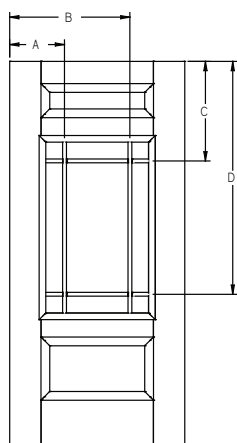

GBG - Lip Lite - 6'8" Half Lite Top and Bottom - 9 Lite Prairie

Panel	Glass	A	B	C	D
2/8	22 x 36	9-3/8"	22-7/16"	20-9/16"	47-11/16"
2/10	22 x 36	10-3/8"	23-7/16"	20-9/16"	47-11/16"
3/0	22 x 36	11-3/8"	24-7/16"	20-9/16"	47-11/16"

All dimensions shown are to the center of the muntin.