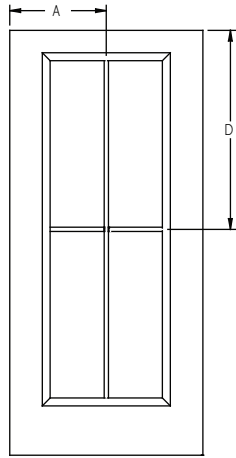

GBG - Lip Lite - 6'8" Full Lite - 2W2H

Panel	Glass	A	B	C	D
2/4	16 x 64	13-7/8"	-	-	37-3/16"
2/6	20 x 64	14-7/8"	-	-	37-1/8"
2/8	22 x 64	15-7/8"	-	-	37-1/8"
2/10	22 x 64	16-7/8"	-	-	37-1/8"
3/0	22 x 64	17-7/8"	-	-	37-1/8"