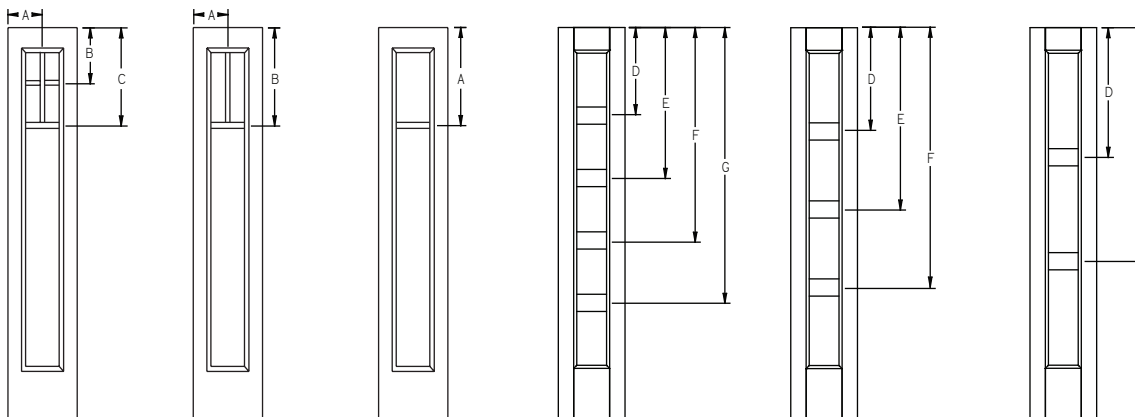

SDL - Flush-Glazed - Smooth-Star - 6'8" Full Lite Sidelite Craftsman - 2W2H

Panel	Glass	A	B	C
12	7 x 64	6"	12-1/4"	19-9/16"
14	7 x 64	7"	12-1/4"	19-9/16"

SDL - Flush-Glazed - Smooth-Star - 6'8" Full Lite Sidelite Craftsman - 2W1H

Panel	Glass	A	B
12	7 x 64	6"	19-9/16"
14	7 x 64	7"	19-9/16"

SDL - Flush-Glazed - Smooth-Star - 6'8" Full Lite Sidelite Craftsman - 1W1H

Panel	Glass	A
12	7 x 64	19-9/16"
14	7 x 64	19-9/16"

SDL Flat 3-1/2" - Flush-Glazed - Smooth-Star - 6'8" Full Lite Sidelite - 1W5H

Panel	Glass	A	B	C	D	E	F	G
12	7 x 64	-	-	-	16-13/16"	30-1/16"	43-3/8"	56-11/16"
14	7 x 64	-	-	-	16-13/16"	30-1/16"	43-3/8"	56-11/16"

SDL Flat 3-1/2" - Flush-Glazed - Smooth-Star - 6'8" Full Lite Sidelite - 1W4H

Panel	Glass	A	B	C	D	E	F
12	7 x 64	-	-	-	20-1/8"	36-3/4"	53-3/8"
14	7 x 64	-	-	-	20-1/8"	36-3/4"	53-3/8"

SDL Flat 3-1/2" - Flush-Glazed - Smooth-Star - 6'8" Full Lite Sidelite - 1W3H

Panel	Glass	A	B	C	D	E
12	7 x 64	-	-	-	25-5/8"	47-13/16"
14	7 x 64	-	-	-	25-5/8"	47-13/16"

All dimensions shown are to the center of the muntin.