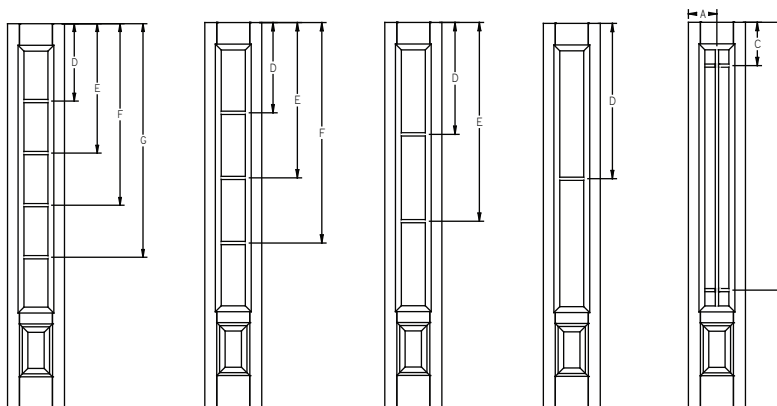

Panel	Glass	A	B	C
12"	7 x 80	6"	13-1/8"	20-7/16"
14"	7 x 80	7"	13-1/8"	20-7/16"

All dimensions shown are to the center of the muntin.

GBG/SDL - Lip Lite - 8'0" 3/4 Lite Sidelite - 1W5H

Panel	Glass	A	B	C	D	E	F	G
12"	7 x 64	-	-	-	19"	31-13/16"	44-9/16"	57-3/8"
14"	7 x 64	-	-	-	19"	31-13/16"	44-9/16"	57-3/8"