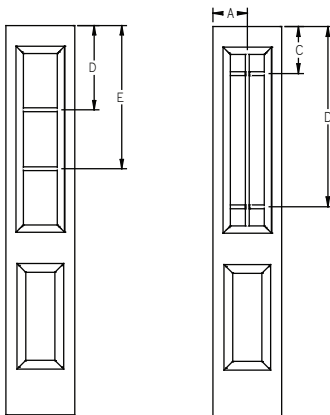

6/8 Lip Lite Grille Locations

GBG/SDL - Lip Lite - 6'8" Half Lite Sidelite - 1W3H

Panel	Glass	A	B	C	D	E
12"	8 x 36	-	-	-	17-1/8"	29-1/8"
14"	8 x 36	-	-	-	17-1/8"	29-1/8"

Wood Grilles - Lip Lite - 6'8" Half Lite Sidelite - 1W3H

Panel Size	Glass	A	B	C	D	E
12"	8 x 36	-	-	-	17-1/4"	28-15/16"
14"	8 x 36	-	-	-	17-1/4"	28-15/16"

Fixed Grilles - Lip Lite - 6'8" Half Lite Sidelite - 1W3H

Panel	Glass	A	B	C	D	E
12"	8 x 36	-	-	-	17-1/8"	29-1/16"
14"	8 x 36	-	-	-	17-1/8"	29-1/16"

GBG - Lip Lite - 6'8" Half Lite Sidelite - 6 Lite Prairie

Panel	Glass	A	B	C	D
12"	8 x 36	6"	-	9-9/16"	36-11/16"
14"	8 x 36	7"	-	9-9/16"	36-11/16"