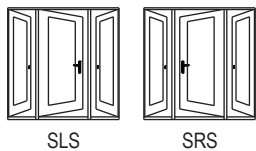

Unit and Rough Opening Sizing

Single with 2-14" Venting Sidelites - Wide Mullion - 6/6, 6/8, 8/0

Single with Venting Sidelites - Wide Mullion

Brickmould Dim.	63 7/16"	65 7/16"	67 7/16"	69 7/16"	71 7/16"
Rough Opening	61 11/16"	63 11/16"	65 11/16"	67 11/16"	69 11/16"
Unit Dimension	60 15/16"	62 15/16"	64 15/16"	66 15/16"	68 15/16"

80 1/2"	79 3/4"	79 1/4"	6/6					
			2/4	2/6	2/8	2/10	3/0	
			6/8					
2/4	2/6	2/8	2/10	3/0				
8/0								
2/4	2/6	2/8	2/10	3/0				

Hand Designations	
(Viewed from the exterior)	
L	Left Hand
R	Right Hand
S	Sidelite

Inswing