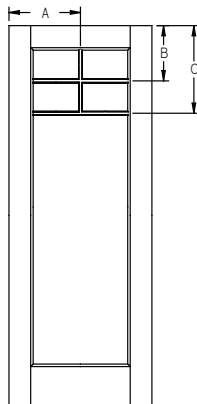

GBG/SDL - Flush-Glazed - Smooth-Star - 8'0" Full Lite Craftsman - 2W2H

Panel	Glass	A	B	C
2/0	14 x 80	11-7/8"	13-5/16"	21-1/8"
2/6	21 x 80	14-7/8"	13-5/16"	21-1/8"
2/8	21 x 80	15-7/8"	13-5/16"	21-1/8"
2/10	25 x 80	16-7/8"	13-5/16"	21-1/8"
3/0	25 x 80	17-7/8"	13-5/16"	21-1/8"

GBG/SDL - Flush-Glazed - Fiber Classic - 8'0" Full Lite Craftsman - 2W2H

Panel	Glass	A	B	C
2/0	14 x 80	11-7/8"	13-5/16"	21-1/8"
2/6	21 x 80	14-7/8"	13-5/16"	21-1/8"
2/8	21 x 80	15-7/8"	13-5/16"	21-1/8"
2/10	25 x 80	16-7/8"	13-5/16"	21-1/8"
3/0	25 x 80	17-7/8"	13-5/16"	21-1/8"