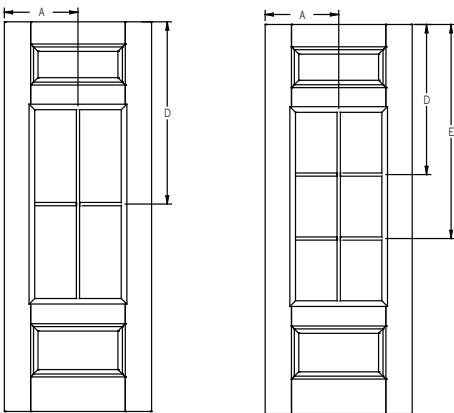

GBG - Lip Lite - 8'0" Half Lite Top and Bottom - 2W3H

Panel	Glass	A	B	C	D	E
2/8	22 x 47	15-7/8"	-	-	36-13/16"	52-7/16"
2/10	22 x 47	16-7/8"	-	-	36-13/16"	52-7/16"
3/0	22 x 47	17-7/8"	-	-	36-13/16"	52-7/16"

GBG - Lip Lite - 8'0" Half Lite Top and Bottom - 2W2H

Panel	Glass	A	B	C	D
2/8	22 x 47	15-7/8"	-	-	44-5/8"
2/10	22 x 47	16-7/8"	-	-	44-5/8"
3/0	22 x 47	17-7/8"	-	-	44-5/8"