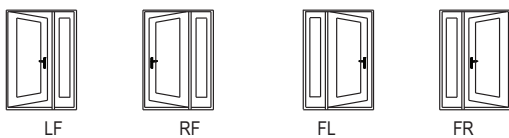

Single - Continuous with 14" Sidelite - Standard Mullion - 6/6, 6/8, 7/0, 8/0
Single with 1 Sidelite - Inswing - Continuous Standard Mullion

Brickmould Dim.	47"	49"	51"	53"	55"	61"			
Rough Opening	45 1/4"	47 1/4"	49 1/4"	51 1/4"	53 1/4"	59 1/4"			
Unit Dimension	44 1/2"	46 1/2"	48 1/2"	50 1/2"	52 1/2"	58 1/2"			
80 1/2"	79 3/4"	79 1/4"					78 5/8"	78 1/16"	79 9/16"
83 1/16"	82 5/16"	81 13/16"					81 3/16"	80 5/8"	82 1/8"
87 1/16"	86 5/16"	85 13/16"					85 3/16"	84 5/8"	86 1/8"
89 1/16"	88 5/16"	87 13/16"					97 3/16"	96 5/8"	98 1/8"
							Unit Dim.		Aluminum
							Rough Opening		Composite
							Brickmould Dim.		Aluminum
									Composite
									Aluminum
									Composite
									Aluminum
									Composite
									Aluminum
									Composite

Single with 1 Sidelite - Outswing - Continuous Standard Mullion

Hand Designations	
(Viewed from the exterior)	
F	Fixed Panel
L	Left Hand
R	Right Hand

Inswing