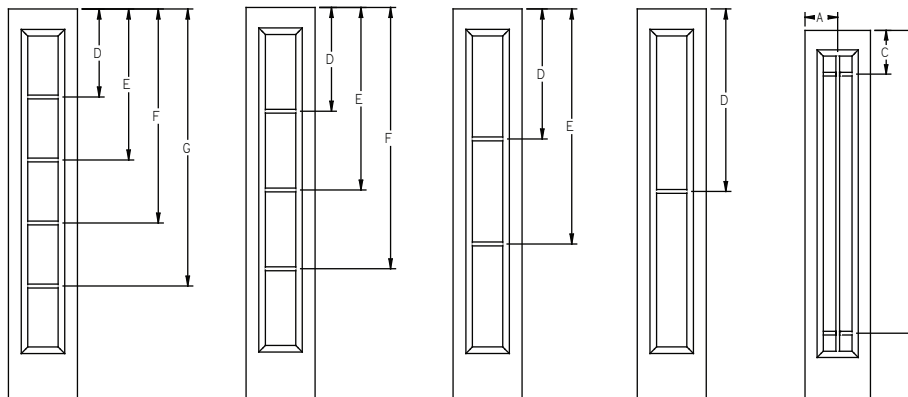

GBG/SDL - Lip Lite - 6'8" Full Lite Sidelite - 1W5H

Panel	Glass	A	B	C	D	E	F	G
12"	7 x 64	-	-	-	17-15/16"	30-3/4"	43-1/2"	56-5/16"
14"	7 x 64	-	-	-	17-15/16"	30-3/4"	43-1/2"	56-5/16"

Wood Grilles - Lip Lite - 6'8" Full Lite Sidelite - 1W5H

Panel Size	Glass	A	B	C	D	E	F	G
12"	7 x 64	-	-	-	18-1/4"	30-13/16"	43-7/16"	56"
14"	7 x 64	-	-	-	18-1/4"	30-13/16"	43-7/16"	56"

Fixed Grilles - Lip Lite - 6'8" Full Lite Sidelite - 1W5H

Panel	Glass	A	B	C	D	E	F	G
12"	7 x 64	-	-	-	18"	30-3/4"	43-1/2"	56-1/4"
14"	7 x 64	-	-	-	18"	30-3/4"	43-1/2"	56-1/4"

GBG - Lip Lite - 6'8" Full Lite Sidelite - 1W4H

Panel	Glass	A	B	C	D	E	F
12"	7 x 64	-	-	-	21-1/8"	37-1/8"	53-1/8"
14"	7 x 64	-	-	-	21-1/8"	37-1/8"	53-1/8"

GBG - Lip Lite - 6'8" Full Lite Sidelite - 1W3H

Panel	Glass	A	B	C	D	E
12"	7 x 64	-	-	-	26-7/16"	47-13/16"
14"	7 x 64	-	-	-	26-7/16"	47-13/16"

GBG - Lip Lite - 6'8" Full Lite Sidelite - 1W2H

Panel	Glass	A	B	C	D
12"	7 x 64	-	-	-	37-1/8"
14"	7 x 64	-	-	-	37-1/8"

GBG - Lip Lite - 6'8" Full Lite Sidelite - 6 Lite Prairie

Panel	Glass	A	B	C	D
12"	7 x 64	6"	-	9-9/16"	64-11/16"
14"	7 x 64	7"	-	9-9/16"	64-11/16"

All dimensions shown are to the center of the muntin.