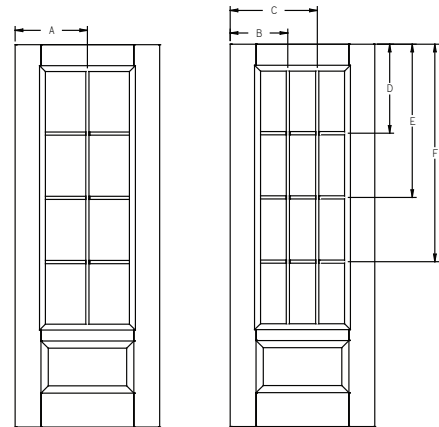

GBG - Lip Lite - 8'0" 3/4 Lite - 3W4H and 2W4H

Panel	Glass	A	B	C	D	E	F
2/8	22 x 64	15-7/8"	12-1/4"	19-9/16"	22-3/16"	38-3/16"	54-3/16"
2/10	22 x 64	16-7/8"	13-1/4"	20-9/16"	22-3/16"	38-3/16"	54-3/16"
3/0	22 x 64	17-7/8"	14-1/4"	21-9/16"	22-3/16"	38-3/16"	54-3/16"

All dimensions shown are to the center of the muntin.