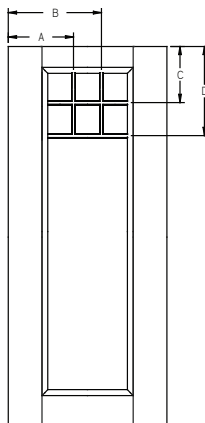

GBG/SDL - Lip Lite - 8'0" Full Lite Craftsman - 3W2H

Panel	Glass	A	B	C	D
2/0	14 x 80	9-1/2"	14-5/16"	13-9/16"	21-1/16"
2/6	20 x 80	11-1/2"	18-5/16"	13-1/2"	21"
2/8	22 x 80	12-3/16"	19-5/8"	13-1/2"	21"
2/10	22 x 80	13-3/16"	20-5/8"	13-1/2"	21"
3/0	22 x 80	14-3/16"	21-5/8"	13-1/2"	21"

All dimensions shown are to the center of the muntin.