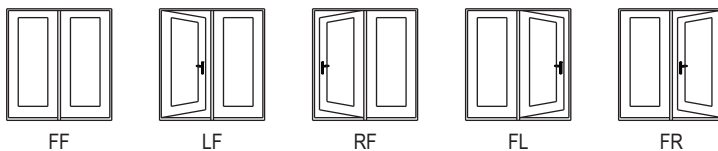

Unit and Rough Opening Sizing

Double - Wide Mullion, 6/6, 6/8, 7/0, 8/0

Double - Inswing - Wide Mullion

Brickmould Dim.		57 1/2"	61 1/2"	65 1/2"	69 1/2"	73 1/2"	77 1/2"	
Rough Opening		55 3/4"	59 3/4"	63 3/4"	67 3/4"	71 3/4"	75 3/4"	
Unit Dimension		55"	59"	63"	67"	71"	75"	
80 3/4" 80" 79 1/2"	6/6							80 1/8"
		4/0	4/8	5/0	5/4	5/8	6/0	78 5/8"
	6/8							82 11/16"
		4/0	4/8	5/0	5/4	5/8	6/0	81 11/16"
83 1/16" 82 5/16" 81 13/16"	7/0							86 11/16"
		4/0	4/8	5/0	5/4	5/8	6/0	85 3/16"
	8/0							98 11/16"
		4/0	4/8	5/0	5/4	5/8	6/0	97 3/16"
87 1/16" 86 5/16" 85 13/16"								Composite
		4/0	4/8	5/0	5/4	5/8	6/0	Composite
								Composite
		4/0	4/8	5/0	5/4	5/8	6/0	Composite
99 1/16" 98 5/16" 97 13/16"								Composite
		4/0	4/8	5/0	5/4	5/8	6/0	Composite
								Composite
		4/0	4/8	5/0	5/4	5/8	6/0	Composite
		55"	59"	63"	67"	71"	75"	Unit Dim.
		55 3/4"	59 3/4"	63 3/4"	67 3/4"	71 3/4"	75 3/4"	Rough Opening
		58"	62"	66"	70"	74"	78"	Brickmould Dim.

Double - Outswing - Wide Mullion

Hand Designations	
(Viewed from the exterior)	
F	Fixed Panel
L	Left Hand
R	Right Hand

Inswing