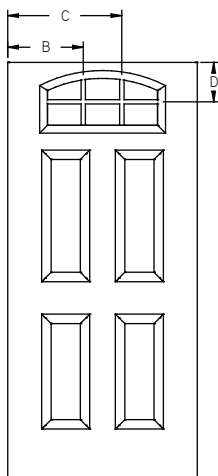

GBG - Lip Lite - 6'8" Camber Top Lite - 3W2H

Panel	Glass	A	B	C	D
2/6	22 x 10	-	11-1/4"	18-9/16"	7-1/2"
2/8	22 x 10	-	12-1/4"	19-9/16"	7-1/2"
2/10	22 x 10	-	13-1/4"	20-9/16"	7-1/2"
3/0	22 x 10	-	14-1/4"	21-9/16"	7-1/2"

Fixed Grilles - Lip Lite - 6'8" Camber Top Lite - 3W2H

Panel	Glass	A	B	C	D
2/6	22 x 10	-	11-3/4"	18-9/16"	7-1/2"
2/8	22 x 10	-	12-3/4"	19-9/16"	7-1/2"
2/10	22 x 10	-	13-3/4"	20-9/16"	7-1/2"
3/0	22 x 10	-	14-3/4"	21-9/16"	7-1/2"

All dimensions shown are to the center of the muntin.