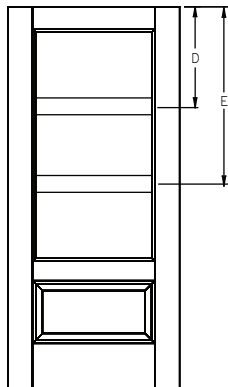

SDL Flat 3-1/2" - Flush-Glazed - Smooth-Star - 6'8" 3/4 Lite - 1W3H

Panel	Glass	A	B	C	D	E
2/6	20 x 64	-	-	-	20-1/4"	37"
2/8	20 x 64	-	-	-	20-1/4"	37"
2/10	25 x 47	-	-	-	20-3/16"	37"
3/0	25 x 47	-	-	-	20-3/16"	37"

All dimensions shown are to the center of the muntin.