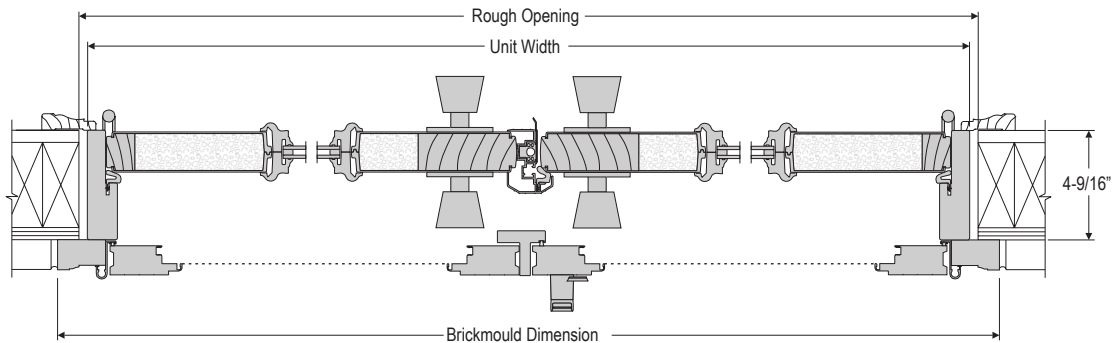

**VERTICAL SECTION
INSWING - 6-9/16"
w/STANDARD SCREEN**

**VERTICAL SECTION
INSWING - VENTED SIDELITE
w/FIXED SCREEN**

**HORIZONTAL SECTION
INSWING - SINGLE
(L shown)**

**HORIZONTAL SECTION
INSWING - DOUBLE w/MULLION
(LF shown)**