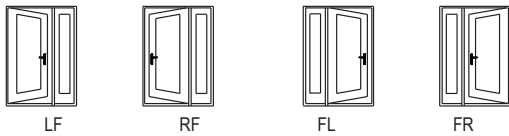

Single with 1 Sidelite - Inswing - Continuous Wide Mullion or Boxed

		47 1/2"	49 1/2"	51 1/2"	53 1/2"	55 1/2"	61 1/2"		
Brickmould Dim.		47 1/2"	49 1/2"	51 1/2"	53 1/2"	55 1/2"	61 1/2"		
Rough Opening		45 3/4"	47 3/4"	49 3/4"	51 3/4"	53 3/4"	59 3/4"		
Unit Dimension		45"	47"	49"	51"	53"	59"		
80 1/2" 79 3/4" 79 1/4"	6/6							79 9/16"	80 1/8"
		2/4	2/6	2/8	2/10	3/0	3/6	78 1/16"	79 1/8"
								81 3/16"	82 1/8"
								82 11/16"	85 1/8"
83 1/16" 82 5/16" 81 13/16"	6/8							81 3/16"	80 5/8"
		2/4	2/6	2/8	2/10	3/0	3/6	81 11/16"	85 1/8"
								85 11/16"	86 1/8"
								86 11/16"	97 1/8"
87 1/16" 86 5/16" 85 13/16"	7/0							85 3/16"	84 5/8"
		2/4	2/6	2/8	2/10	3/0	3/6	85 11/16"	96 5/8"
								97 3/16"	98 1/8"
								98 11/16"	99 1/8"
99 1/16" 98 5/16" 97 13/16"	8/0							97 3/16"	96 5/8"
		2/4	2/6	2/8	2/10	3/0	3/6	97 11/16"	99 1/8"
								99 11/16"	100 1/8"
								100 11/16"	101 1/8"
		45"	47"	49"	51"	53"	59"	Unit Dim.	
		45 3/4"	47 3/4"	49 3/4"	51 3/4"	53 3/4"	59 3/4"	Rough Opening	
		48"	50"	52"	54"	56"	62"	Brickmould Dim.	
								Composite	Aluminum
								Aluminum	Composite
								Aluminum	Composite
								Aluminum	Composite

Single with 1 Sidelite - Outswing - Continuous Wide Mullion or Boxed

For Spread Mullion Configurations:

Add the total spread amount to width listed. For example, the unit size of a 3/0 unit with one 10" sidelite and one mullion spread 3/4" would be:

$$53" \text{ unit size} + 3/4" \text{ spread} = 53 3/4"$$

Units can be spread 0" to 3" in 1/4" increments.

Spread mullion only available in 3/0 inswing.

Hand Designations	
(Viewed from the exterior)	
F	Fixed Panel
L	Left Hand
R	Right Hand

Inswing