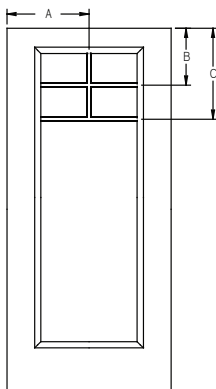

GBG/SDL - Lip Lite - 6'8" Full Lite Craftsman - 2W2H

Panel	Glass	A	B	C
2/4	16 x 64	13-7/8"	12-7/16"	19-15/16"
2/6	20 x 64	14-7/8"	12-7/16"	19-15/16"
2/8	22 x 64	15-7/8"	12-7/16"	19-15/16"
2/10	22 x 64	16-7/8"	12-7/16"	19-15/16"
3/0	22 x 64	17-7/8"	12-7/16"	19-15/16"