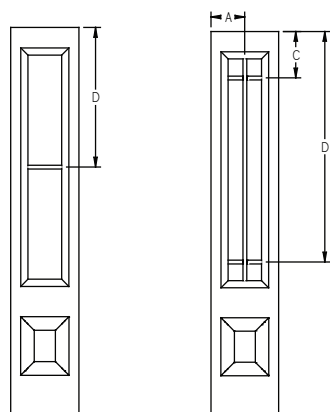

GBG - Lip Lite - 6'8" 3/4 Lite Sidelite - 1W2H

Panel	Glass	A	B	C	D
12"	8 x 47	-	-	-	28-9/16"
14"	8 x 47	-	-	-	28-9/16"

GBG - Lip Lite - 6'8" 3/4 Lite Sidelite - 6 Lite Prairie

Panel	Glass	A	B	C	D
12"	8 x 47	6"	-	9-9/16"	47-11/16"
14"	8 x 47	7"	-	9-9/16"	47-11/16"

All dimensions shown are to the center of the muntin.