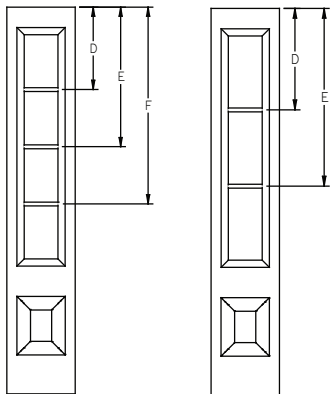

GBG/SDL - Lip Lite - 6'8" 3/4 Lite Sidelite - 1W4H

Panel	Glass	A	B	C	D	E	F
12"	8 x 47	-	-	-	16-13/16"	28-9/16"	40-1/4"
14"	8 x 47	-	-	-	16-13/16"	28-9/16"	40-1/4"

GBG - Lip Lite - 6'8" 3/4 Lite Sidelite - 1W3H

Panel	Glass	A	B	C	D	E
12"	8 x 47	-	-	-	20-3/4"	36-3/8"
14"	8 x 47	-	-	-	20-3/4"	36-3/8"