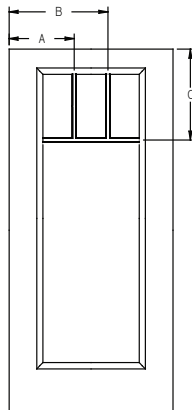

GBG/SDL - Lip Lite - 6'8" Full Lite Craftsman - 3W1H

Panel	Glass	A	B	C
2/4	16 x 64	11-3/16"	16-5/8"	19-15/16"
2/6	20 x 64	11-1/2"	18-5/16"	19-15/16"
2/8	22 x 64	12-3/16"	19-5/8"	19-15/16"
2/10	22 x 64	13-3/16"	20-5/8"	19-15/16"
3/0	22 x 64	14-3/16"	21-5/8"	19-15/16"