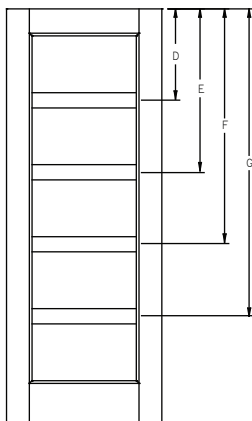

SDL Flat 3-1/2" - Flush-Glazed - Smooth-Star - 8'0" Full Lite - 1W4H

Panel	Glass	A	B	C	D	E	F
2/6	20 x 64	-	-	-	20-1/16"	36-3/4"	53-3/8"
2/8	20 x 64	-	-	-	20-1/16"	36-3/4"	53-3/8"
2/10	25 x 64	-	-	-	20-1/16"	36-3/4"	53-3/8"
3/0	25 x 64	-	-	-	20-1/16"	36-3/4"	53-3/8"

SDL Flat 3-1/2" - Flush-Glazed - Fiber Classic - 8'0" Full Lite - 1W4H

Panel	Glass	A	B	C	D	E	F
2/6	20 x 64	-	-	-	20-1/4"	36-15/16"	53-9/16"
2/8	20 x 64	-	-	-	20-1/4"	36-15/16"	53-9/16"
*2/10	25 x 64	-	-	-	20-1/4"	36-15/16"	53-9/16"
3/0	27 x 64	-	-	-	20-1/4"	36-15/16"	53-5/8"

*Only available in 6/6.