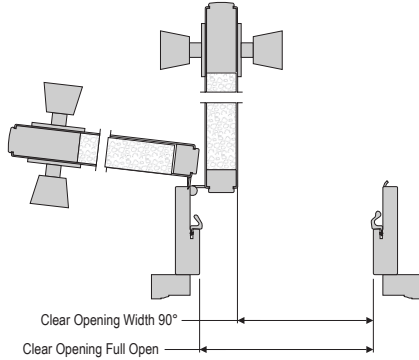

Unit and Rough Opening Sizing

Hinged Clear Opening Heights

Door Panel Height	Composite Clear Opening Height Inswing	Basic Fixed Clear Opening Height Inswing	Aluminum Clear Opening Height Outswing	Composite Clear Opening Height Outswing	Coastal Clear Opening Height Outswing
6/6	76-3/4"	76-9/16"	75-13/16"	75-7/8"	74-15/16"
6/8	79-1/4"	79-1/8"	78-1/8"	78-1/4"	77-1/4"
7/0	83-1/4"	83-1/8"	82-1/8"	82-1/4"	81-1/4"
8/0	95-1/4"	95-1/8"	N/A	94-1/4"	N/A

Hinged Clear Opening Widths

Door Panel Width	Clear Opening Width		Clear Opening French w/ 7/8" Astragal	
	90°	Full	90°	Full
12" Venting Sidelite	9"	11-3/16"	n/a	n/a
14" Venting Sidelite	11"	13-3/16"	n/a	n/a
2/4	25-1/8"	26-15/16"	51"	55-11/16"
2/6	27-1/8"	28-15/16"	53"	57-11/16"
2/8	29-1/8"	30-15/16"	55"	59-11/16"
2/10	31-1/8"	32-15/16"	57"	61-11/16"
3/0	33-1/8"	34-15/16"	59"	63-11/16"
3/6	39-1/8"	40-15/16"	65"	69-11/16"

NOTE: To find the square footage of a clear opening, multiply the appropriate system height by the appropriate system width.

HORIZONTAL SECTION
(Single)