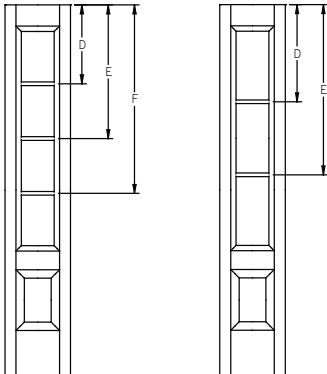

GBG - Flush-Glazed - Smooth-Star - 6'8" 3/4 Lite Sidelite - 1W4H

Panel	Glass	A	B	C	D	E	F
12	8 x 47	-	-	-	16-7/8"	28-5/8"	40-5/16"
14	8 x 47	-	-	-	16-7/8"	28-5/8"	40-5/16"

Wood Grilles - Flush-Glazed - Fiber Classic - 6'8" 3/4 Lite Sidelite - 1W4H

Panel	Glass	A	B	C	D	E	F
12"	8 x 47	-	-	-	17-1/16"	28-5/8"	40-3/16"
14"	8 x 47	-	-	-	17-1/16"	28-5/8"	40-3/16"

GBG - Flush-Glazed - Smooth-Star - 6'8" 3/4 Lite Sidelite - 1W3H

Panel	Glass	A	B	C	D	E
12	8 x 47	-	-	-	20-13/16"	36-7/16"
14	8 x 47	-	-	-	20-13/16"	36-7/16"