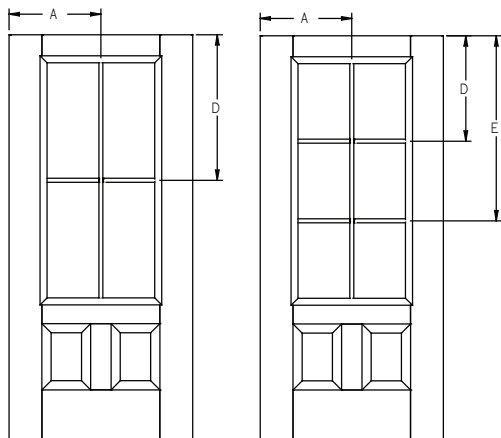

GBG - Lip Lite - 6'8" 3/4 Lite - 2W3H

Panel	Glass	A	B	C	D	E
2/8	22 x 47	15-7/8"	-	-	20-3/4"	36-7/16"
2/10	22 x 47	16-7/8"	-	-	20-3/4"	36-7/16"
3/0	22 x 47	17-7/8"	-	-	20-3/4"	36-7/16"

GBG - Lip Lite - 6'8" 3/4 Lite - 2W2H

Panel	Glass	A	B	C	D
2/8	22 x 47	15-7/8"	-	-	28-5/8"
2/10	22 x 47	16-7/8"	-	-	28-5/8"
3/0	22 x 47	17-7/8"	-	-	28-5/8"