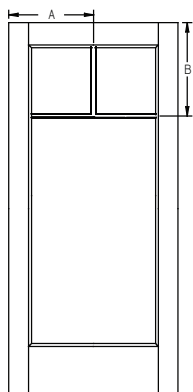

6/8 Flush-Glazed Grille Locations

GBG/SDL - Flush-Glazed - Smooth-Star - 6'8" Full Lite Craftsman - 2W1H

Panel	Glass	A	B
2/0	14 x 64	11-7/8"	20-3/16"
2/6	20 x 64	14-7/8"	20-1/8"
2/8	20 x 64	15-7/8"	20-1/8"
2/10	25 x 64	16-7/8"	20-1/8"
3/0	25 x 64	17-7/8"	20-1/8"

GBG/SDL - Flush-Glazed - Fiber Classic - 6'8" Full Lite Craftsman - 2W1H

Panel	Glass	A	B
2/0	14 x 64	11-7/8"	20-3/16"
2/6	20 x 64	14-7/8"	20-5/16"
2/8	20 x 64	15-7/8"	20-5/16"
2/10	25 x 64	16-7/8"	20-5/16"
3/0	27 x 64	17-7/8"	20-5/16"