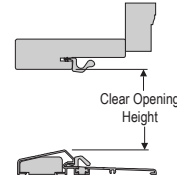

VERTICAL SECTION
Outswing

Hinged Clear Opening Widths

Door Panel Width	Clear Opening Width		Clear Opening French w/ 7/8" Astragal	
	90°	Full	90°	Full
12" Venting Sidelite	9"	11-3/16"	n/a	n/a
14" Venting Sidelite	11"	13-3/16"	n/a	n/a
2/4	25-1/8"	26-15/16"	51"	55-11/16"
2/6	27-1/8"	28-15/16"	53"	57-11/16"
2/8	29-1/8"	30-15/16"	55"	59-11/16"
2/10	31-1/8"	32-15/16"	57"	61-11/16"
3/0	33-1/8"	34-15/16"	59"	63-11/16"
3/6	39-1/8"	40-15/16"	65"	69-11/16"

NOTE: To find the square footage of a clear opening, multiply the appropriate system height by the appropriate system width.