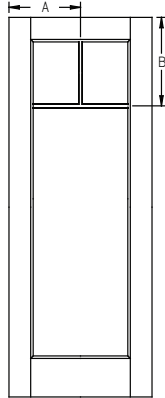

GBG/SDL - Flush-Glazed - Smooth-Star - 8'0" Full Lite Craftsman - 2W1H

Panel	Glass	A	B
2/0	14 x 80	11-7/8"	21-1/8"
2/6	21 x 80	14-7/8"	21-1/8"
2/8	21 x 80	15-7/8"	21-1/8"
2/10	25 x 80	16-7/8"	21-1/8"
3/0	25 x 80	17-7/8"	21-1/8"

GBG/SDL - Flush-Glazed - Fiber Classic - 8'0" Full Lite Craftsman - 2W1H

Panel	Glass	A	B
2/0	14 x 80	11-7/8"	21-1/8"
2/6	21 x 80	14-7/8"	21-1/8"
2/8	21 x 80	15-7/8"	21-1/8"
2/10	25 x 80	16-7/8"	21-1/8"
3/0	25 x 80	17-7/8"	21-1/8"