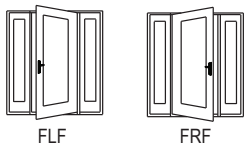

Unit and Rough Opening Sizing

Single with 2-10" Sidelites - Continuous Wide Mullion or Boxed - 6/6, 6/8, 7/0, 8/0

Single with 2 Sidelites - Inswing - Continuous Wide Mullion or Boxed

Brickmould Dim.	55"	57"	59"	61"	63"	69"			
Rough Opening	53 1/4"	55 1/4"	57 1/4"	59 1/4"	61 1/4"	67 1/4"			
Unit Dimension	52 1/2"	54 1/2"	56 1/2"	58 1/2"	60 1/2"	66 1/2"			
80 1/2"							78 5/8"	79 1/16"	79 9/16"
								80 1/8"	80 1/8"
83 1/16"							81 3/16"	81 1/16"	82 1/8"
								80 5/8"	81 1/8"
87 1/16"							85 3/16"	84 5/8"	86 1/8"
								85 11/16"	85 1/8"
99 1/16"							97 3/16"	96 5/8"	98 1/8"
								97 11/16"	97 1/8"
								Unit Dim.	Aluminum
								Rough Opening	Composite
								Brickmould Dim.	Aluminum
									Composite
									Aluminum
									Composite

Single with 2 Sidelites - Outswing - Continuous Wide Mullion or Boxed

For Spread Mullion Configurations:

Add the total spread amount to width listed. For example, the unit size of a 3/0 unit with two 10" sidelites and two mullions spread 3/4" would be:

$60\ 1/2''\ \text{unit size} + 3/4''\ \text{spread} + 3/4''\ \text{spread} = 62''$

Units can be spread 0" to 3" per mullion in 1/4" increments (0" to 6" per unit in 1/2" increments).

Spread mullion only available in 3/0 inswing.

Hand Designations	
(Viewed from the exterior)	
F	Fixed Panel
L	Left Hand
R	Right Hand

Inswing

Outswing