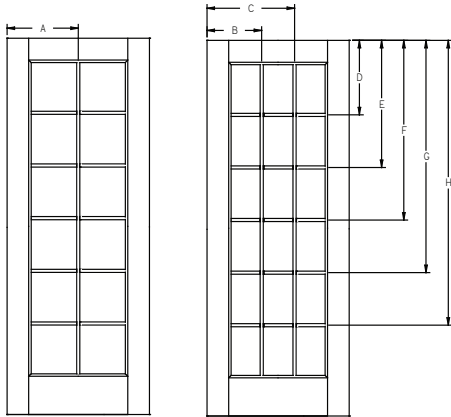

GBG - Flush-Glazed - Smooth-Star - 8'0" Full Lite - 3W6H and 2W6H

Panel	Glass	A	B	C	D	E	F	G	H
2/6	21 x 80	14-7/8"	11-3/8"	18-3/8"	18-7/8"	32-1/4"	45-9/16"	58-7/8"	72-1/4"
2/8	21 x 80	15-7/8"	12-3/8"	19-3/8"	18-7/8"	32-1/4"	45-9/16"	58-7/8"	72-1/4"
2/10	25 x 80	16-7/8"	12-3/4"	21-1/16"	18-7/8"	32-3/16"	45-9/16"	58-7/8"	72-3/16"
3/0	25 x 80	17-7/8"	13-3/4"	22-1/16"	18-7/8"	32-3/16"	45-9/16"	58-7/8"	72-3/16"

Wood Grilles - Flush-Glazed - Smooth-Star - 8'0" Full Lite - 3W6H and 2W6H

Panel	Glass	A	B	C	D	E	F	G	H
2/6	21 x 80	14-7/8"	11-1/2"	18-1/4"	19-1/8"	32-3/8"	45-9/16"	58-3/4"	72"
2/8	21 x 80	15-7/8"	12-1/2"	19-1/4"	19-1/8"	32-3/8"	45-9/16"	58-3/4"	72"
2/10	25 x 80	16-7/8"	12-7/8"	20-15/16"	19-1/8"	32-5/16"	45-9/16"	58-3/4"	71-15/16"
3/0	25 x 80	17-7/8"	13-7/8"	21-15/16"	19-1/8"	32-5/16"	45-9/16"	58-3/4"	71-15/16"

GBG - Flush-Glazed - Fiber Classic - 8'0" Full Lite - 3W6H and 2W6H

Panel	Glass	A	B	C	D	E	F	G	H
2/6	21 x 80	14-7/8"	11-3/8"	18-3/8"	18-7/8"	32-1/4"	45-9/16"	58-7/8"	72-1/4"
2/8	21 x 80	15-7/8"	12-3/8"	19-3/8"	18-7/8"	32-1/4"	45-9/16"	58-7/8"	72-1/4"
2/10	25 x 80	16-7/8"	12-3/4"	21-1/16"	18-7/8"	32-1/4"	45-9/16"	58-7/8"	72-1/4"
3/0	25 x 80	17-7/8"	13-3/4"	22-1/16"	18-7/8"	32-1/4"	45-9/16"	58-7/8"	72-1/4"

Wood Grilles - Flush-Glazed - Fiber Classic - 8'0" Full Lite - 3W6H and 2W6H

Panel	Glass	A	B	C	D	E	F	G	H
2/6	21 x 80	14-7/8"	11-1/2"	18-1/4"	19-1/8"	32-3/8"	45-9/16"	58-3/4"	72"
2/8	21 x 80	15-7/8"	12-1/2"	19-1/4"	19-1/8"	32-3/8"	45-9/16"	58-3/4"	72"
2/10	25 x 80	16-7/8"	12-7/8"	20-15/16"	19-1/8"	32-3/8"	45-9/16"	58-3/4"	72"
3/0	25 x 80	17-7/8"	13-7/8"	21-15/16"	19-1/8"	32-3/8"	45-9/16"	58-3/4"	72"