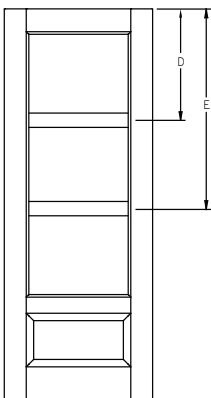

SDL Flat 3-1/2" - Flush-Glazed - Smooth-Star - 8'0" 3/4 Lite - 1W3H

Panel	Glass	A	B	C	D	E
2/6	20 x 64	-	-	-	26-5/8"	48-13/16"
2/8	20 x 64	-	-	-	26-5/8"	48-13/16"
2/10	25 x 64	-	-	-	26-5/8"	48-13/16"
3/0	25 x 64	-	-	-	26-5/8"	48-13/16"

All dimensions shown are to the center of the muntin.