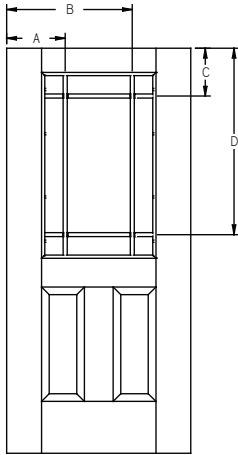

GBG - Flush-Glazed - Smooth-Star - 6'8" Half Lite - 9 Lite Prairie

Panel	Glass	A	B	C	D
2/6	22 x 36	8-3/16"	21-5/8"	8-15/16"	36-3/8"
2/8	22 x 36	9-3/16"	22-5/8"	8-15/16"	36-3/8"
3/0	22 x 36	11-3/16"	24-5/8"	8-15/16"	36-3/8"

GBG - Flush-Glazed - Fiber Classic - 6'8" Half Lite - 9 Lite Prairie

Panel	Glass	A	B	C	D
2/6	22 x 36	8-3/16"	21-5/8"	9-3/16"	36-5/8"
2/8	22 x 36	9-3/16"	22-5/8"	9-3/16"	36-5/8"
3/0	22 x 36	11-3/16"	24-5/8"	9-3/16"	36-5/8"

All dimensions shown are to the center of the muntin.