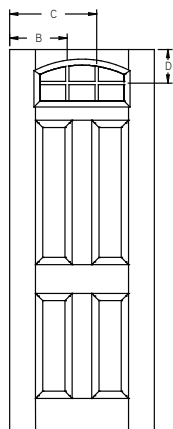

GBG - Lip Lite - 8'0" Camber Top Lite - 3W2H

Panel	Glass	A	B	C	D
2/6	22 x 10	-	11-1/4"	18-9/16"	8-3/8"
2/8	22 x 10	-	12-1/4"	19-9/16"	8-3/8"
2/10	22 x 10	-	13-1/4"	20-9/16"	8-3/8"
3/0	22 x 10	-	14-1/4"	21-9/16"	8-3/8"

Fixed Grilles - Lip Lite - 8'0" Camber Top Lite - 3W2H

Panel	Glass	A	B	C	D
2/6	22 x 10	-	11-3/4"	18-9/16"	8-3/8"
2/8	22 x 10	-	12-3/4"	19-9/16"	8-3/8"
2/10	22 x 10	-	13-3/4"	20-9/16"	8-3/8"
3/0	22 x 10	-	14-3/4"	21-9/16"	8-3/8"

All dimensions shown are to the center of the muntin.