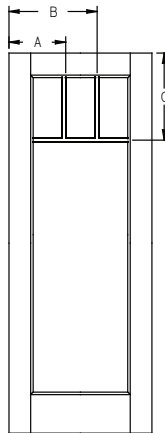

GBG/SDL - Flush-Glazed - Smooth-Star - 8'0" Full Lite Craftsman - 3W1H

Panel	Glass	A	B	C
2/0	14 x 80	10-1/16"	13-3/4"	21-1/8"
2/6	21 x 80	11-3/8"	18-7/16"	21-1/8"
2/8	21 x 80	12-3/8"	19-7/16"	21-1/8"
2/10	25 x 80	12-3/4"	21-1/16"	21-1/8"
3/0	25 x 80	13-3/4"	22-1/16"	21-1/8"

GBG/SDL - Flush-Glazed - Fiber Classic - 8'0" Full Lite Craftsman - 3W1H

Panel	Glass	A	B	C
2/0	14 x 80	10-1/16"	13-3/4"	21-1/8"
2/6	21 x 80	11-3/8"	18-7/16"	21-1/8"
2/8	21 x 80	12-3/8"	19-7/16"	21-1/8"
2/10	25 x 80	12-3/4"	21-1/16"	21-1/8"
3/0	25 x 80	13-3/4"	22-1/16"	21-1/8"