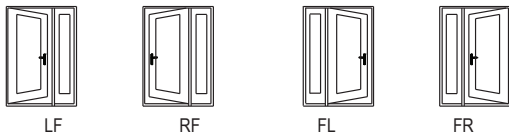

Single with 10" Sidelite - Continuous Wide Mullion or Boxed - 6/6, 6/8, 7/0, 8/0

Single with 1 Sidelite - Inswing - Continuous Wide Mullion or Boxed

Brickmould Dim.		43 1/2"	45 1/2"	47 1/2"	49 1/2"	51 1/2"	57 1/2"	
Rough Opening		41 3/4"	43 3/4"	45 3/4"	47 3/4"	49 3/4"	55 3/4"	
Unit Dimension		41"	43"	45"	47"	49"	55"	
80 1/2" 79 3/4" 79 1/4"	6/6							79 9/16" 80 1/8" 78 9/16" 79 1/8"
	6/8							81 3/16" 80 5/8" 81 1/16"
	7/0							85 3/16" 84 5/8"
	8/0							97 3/16" 96 5/8"
83 1/16" 82 5/16" 81 13/16"								82 1/8" 82 1/16" 81 1/8"
87 1/16" 86 5/16" 85 13/16"								86 1/8" 86 1/16" 85 1/8"
99 1/16" 98 5/16" 97 13/16"								98 1/8" 98 1/16" 97 1/8"
								96 5/8" 97 11/16"
								Composite Aluminum Composite Aluminum Composite Aluminum Composite
								Unit Dim. Rough Opening Brickmould Dim.
		41"	43"	45"	47"	49"	55"	
		41 3/4"	43 3/4"	45 3/4"	47 3/4"	49 3/4"	55 3/4"	
		44"	46"	48"	50"	52"	58"	

Single with 1 Sidelite - Outswing - Continuous Wide Mullion or Boxed

For Spread Mullion Configurations:

Add the total spread amount to width listed. For example, the unit size of a 3/0 unit with one 10" sidelite and one mullion spread 3/4" would be:

49" unit size + 3/4" spread = 49 3/4"

Units can be spread 0" to 3" in 1/4" increments.

Spread mullion only available in 3/0 inswing.

Hand Designations	
(Viewed from the exterior)	
F	Fixed Panel
L	Left Hand
R	Right Hand

Inswing