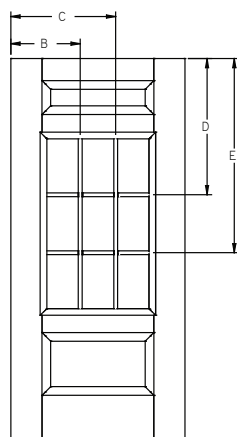

GBG/SDL - Lip Lite - 6'8" Half Lite Top and Bottom - 3W3H

Panel	Glass	A	B	C	D	E
2/8	22 x 36	-	12-1/4"	19-9/16"	28-1/8"	40-1/8"
2/10	22 x 36	-	13-1/4"	20-9/16"	28-1/8"	40-1/8"
3/0	22 x 36	-	14-1/4"	21-9/16"	28-1/8"	40-1/8"

Wood Grilles - Lip Lite - 6'8" Half Lite Top and Bottom - 3W3H

Panel	Glass	A	B	C	D	E
2/8	22 x 36	-	12-7/16"	19-3/8"	28-1/4"	39-15/16"
2/10	22 x 36	-	13-7/16"	20-3/8"	28-1/4"	39-15/16"
3/0	22 x 36	-	14-7/16"	21-3/8"	28-1/4"	39-15/16"

Fixed Grilles - Lip Lite - 6'8" Half Lite Top and Bottom - 3W3H

Panel	Glass	A	B	C	D	E
2/8	22 x 36	-	12-11/16"	19-9/16"	28-1/8"	40-1/16"
2/10	22 x 36	-	13-11/16"	20-9/16"	28-1/8"	40-1/16"
3/0	22 x 36	-	14-11/16"	21-9/16"	28-1/8"	40-1/16"