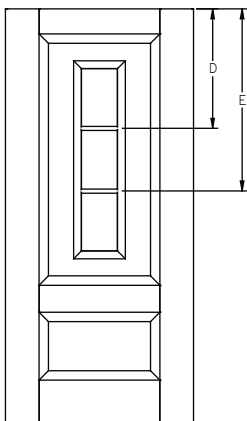

GBG/SDL - Lip Lite - 6'8" Center Lite - 1W3H

Panel	Glass	A	B	C	D	E
2/8	8 x 36	-	-	-	22-7/8"	34-7/8"
2/10	8 x 36	-	-	-	22-7/8"	34-7/8"
3/0	8 x 36	-	-	-	22-7/8"	34-7/8"

Wood Grilles - Lip Lite - 6'8" Center Lite - 1W3H

Panel	Glass	A	B	C	D	E
2/8	8 x 36	-	-	-	23-1/16"	34-11/16"
2/10	8 x 36	-	-	-	23-1/16"	34-11/16"
3/0	8 x 36	-	-	-	23-1/16"	34-11/16"