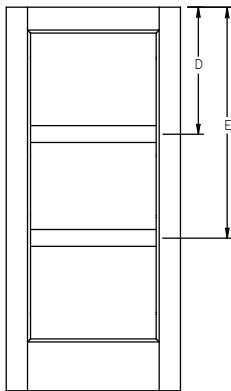

SDL Flat 3-1/2" - Flush-Glazed - Smooth-Star - 6'8" Full Lite - 1W3H

Panel	Glass	A	B	C	D	E
2/6	20 x 64	-	-	-	25-5/8"	47-13/16"
2/8	20 x 64	-	-	-	25-5/8"	47-13/16"
2/10	25 x 64	-	-	-	25-5/8"	47-13/16"
3/0	25 x 64	-	-	-	25-5/8"	47-13/16"

SDL Flat 3-1/2" - Flush-Glazed - Fiber Classic - 6'8" Full Lite - 1W3H

Panel	Glass	A	B	C	D	E
2/6	20 x 64	-	-	-	25-13/16"	48"
2/8	20 x 64	-	-	-	25-13/16"	48"
*2/10	25 x 64	-	-	-	25-13/16"	48"
3/0	27 x 64	-	-	-	25-13/16"	48-1/16"

*Only available in 6/6