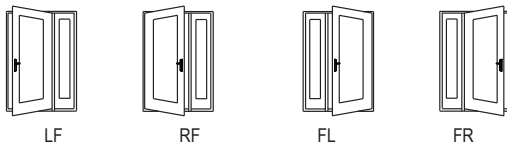

Unit and Rough Opening Sizing

Single - Continuous with 12" Sidelite - Standard Mullion - 6/6, 6/8, 7/0, 8/0

Single with 1 Sidelite - Inswing - Continuous Standard Mullion

Brickmould Dim.	45"	47"	49"	51"	53"	59"													
Rough Opening	43 1/4"	45 1/4"	47 1/4"	49 1/4"	51 1/4"	57 1/4"													
Unit Dimension	42 1/2"	44 1/2"	46 1/2"	48 1/2"	50 1/2"	56 1/2"													
80 1/2" 79 3/4" 79 1/4"	6/6						2/4	2/6	2/8	2/10	3/0	3/6	78 5/8"	78 1/16"	79 1/8"	78 9/16"	80 1/8"	79 9/16"	Aluminum Composite
	6/8						2/4	2/6	2/8	2/10	3/0	3/6	81 3/16"	80 5/8"	81 1/16"	81 1/8"	82 1/16"	82 1/8"	Aluminum Composite
	7/0						2/4	2/6	2/8	2/10	3/0	3/6	85 3/16"	84 5/8"	85 1/16"	85 1/8"	86 1/16"	86 1/8"	Aluminum Composite
	8/0						2/4	2/6	2/8	2/10	3/0	3/6	97 3/16"	96 5/8"	97 1/16"	97 1/8"	98 1/16"	98 1/8"	Aluminum Composite
		42 1/2"	44 1/2"	46 1/2"	48 1/2"	50 1/2"	56 1/2"	Unit Dim.											
		43 1/4"	45 1/4"	47 1/4"	49 1/4"	51 1/4"	57 1/4"	Rough Opening											
		45 1/2"	47 1/2"	49 1/2"	51 1/2"	53 1/2"	59 1/2"	Brickmould Dim.											

Single with 1 Sidelite - Outswing - Continuous Standard Mullion

Hand Designations	
(Viewed from the exterior)	
F	Fixed Panel
L	Left Hand
R	Right Hand

Inswing

Outswing