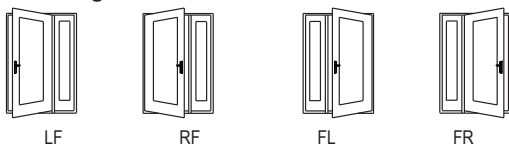

Single with 1 Sidelite - Outswing - Continuous Standard Mullion

Hand Designations	
(Viewed from the exterior)	
F	Fixed Panel
L	Left Hand
R	Right Hand

Inswing

Outswing

Unit and Rough Opening Sizing

Single - Continuous with 2-10" Sidelites - Standard Mullion - 6/6, 6/8, 7/0, 8/0