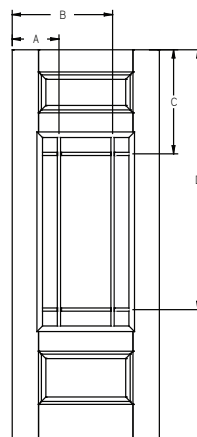

GBG - Lip Lite - 8'0" Half Lite Top and Bottom - 9 Lite Prairie

Panel	Glass	A	B	C	D
2/8	22 x 47	9-3/8"	22-7/16"	25-9/16"	63-11/16"
2/10	22 x 47	10-3/8"	23-7/16"	25-9/16"	63-11/16"
3/0	22 x 47	11-3/8"	24-7/16"	25-9/16"	63-11/16"

All dimensions shown are to the center of the muntin.