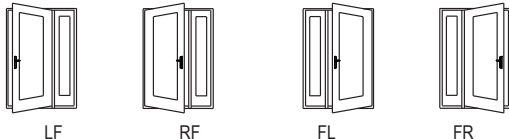

Single - Continuous with 10" Sidelite - Standard Mullion - 6/6, 6/8, 7/0, 8/0

Single with 1 Sidelite - Inswing - Continuous Standard Mullion

Brickmould Dim.	43"	45"	47"	49"	51"	57"	
Rough Opening	41 1/4"	43 1/4"	45 1/4"	47 1/4"	49 1/4"	55 1/4"	
Unit Dimension	40 1/2"	42 1/2"	44 1/2"	46 1/2"	48 1/2"	54 1/2"	
80 1/2" 79 3/4" 79 1/4"	6/6 2/4	2/6	2/8	2/10	3/0	3/6	79 5/8" 78 1/16"
83 1/16" 82 5/16" 81 13/16"	6/8 2/4	2/6	2/8	2/10	3/0	3/6	81 3/16" 80 5/8"
87 1/16" 86 5/16" 85 13/16"	7/0 2/4	2/6	2/8	2/10	3/0	3/6	85 3/16" 84 5/8"
99 1/16" 98 5/16" 97 13/16"	8/0 2/4	2/6	2/8	2/10	3/0	3/6	97 3/16" 96 5/8"
							Unit Dim.
							Rough Opening
							Brickmould Dim.
							79 9/16" 80 1/8" 82 11/16" 81 1/8" 86 11/16" 85 1/8" 98 11/16" 97 1/8" Aluminum Composite Aluminum Composite Aluminum Composite

Single with 1 Sidelite - Outswing - Continuous Standard Mullion

Hand Designations	
(Viewed from the exterior)	
F	Fixed Panel
L	Left Hand
R	Right Hand

Inswing

Outswing