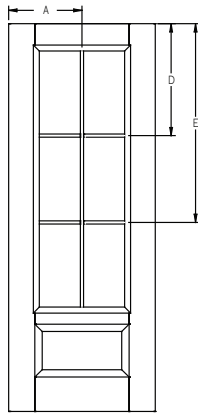

8/0 Lip Lite Grille Locations

GBG - Lip Lite - 8'0" 3/4 Lite - 2W3H

Panel	Glass	A	B	C	D	E
2/8	22 x 64	15-7/8"	-	-	27-1/2"	48-13/16"
2/10	22 x 64	16-7/8"	-	-	27-1/2"	48-13/16"
3/0	22 x 64	17-7/8"	-	-	27-1/2"	48-13/16"