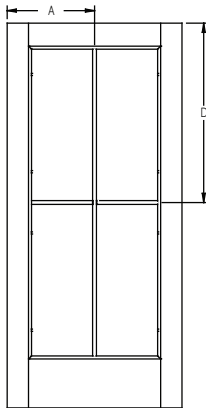

GBG - Flush-Glazed - Smooth-Star - 6'8" Full Lite - 2W2H

Panel	Glass	A	B	C	D
2/6	20 x 64	14-7/8"	-	-	36-3/4"
2/8	20 x 64	15-7/8"	-	-	36-3/4"
2/10	25 x 64	16-7/8"	-	-	36-3/4"
3/0	25 x 64	17-7/8"	-	-	36-3/4"

GBG - Flush-Glazed - Fiber Classic - 6'8" Full Lite - 2W2H

Panel	Glass	A	B	C	D
2/6	20 x 64	14-7/8"	-	-	36-15/16"
2/8	20 x 64	15-7/8"	-	-	36-15/16"
*2/10	25 x 64	16-7/8"	-	-	36-15/16"
3/0	27 x 64	17-7/8"	-	-	36-15/16"

*Only available in 6/6.