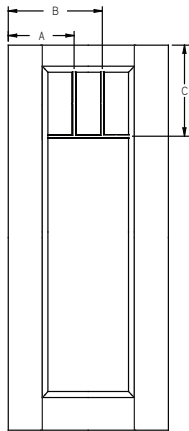

GBG/SDL - Lip Lite - 8'0" Full Lite Craftsman - 3W1H

Panel	Glass	A	B	C
2/0	14 x 80	9-1/2"	14-5/16"	21-1/16"
2/6	20 x 80	11-1/2"	18-5/16"	21"
2/8	22 x 80	12-3/16"	19-5/8"	21"
2/10	22 x 80	13-3/16"	20-5/8"	21"
3/0	22 x 80	14-3/16"	21-5/8"	21"