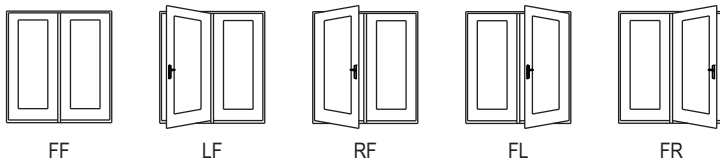

Double - Outswing - Standard Mullion

Hand Designations	
(Viewed from the exterior)	
F	Fixed Panel
L	Left Hand
R	Right Hand

Inswing

Outswing

Unit and Rough Opening Sizing

Double - Wide Mullion, 6/6, 6/8, 7/0, 8/0