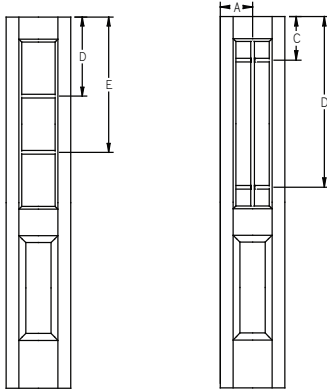

Panel	Glass	A	B	C	D	E
12	7 x 64	-	-	-	25-5/8"	47-13/16"
14	7 x 64	-	-	-	25-5/8"	47-13/16"

All dimensions shown are to the center of the muntin.

GBG/SDL - Flush-Glazed - Fiber Classic - 6'8" Half Lite Sidelite - 1W3H