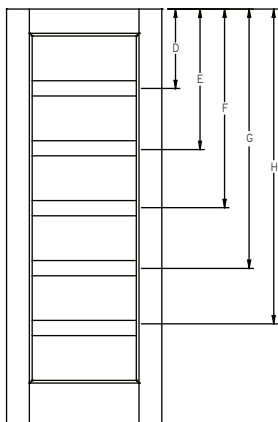

SDL Flat 3-1/2" - Flush-Glazed - Smooth-Star - 8'0" Full Lite - 1W5H

Panel	Glass	A	B	C	D	E	F	G
2/6	20 x 64	-	-	-	16-3/4"	30-1/16"	43-3/8"	56-11/16"
2/8	20 x 64	-	-	-	16-3/4"	30-1/16"	43-3/8"	56-11/16"
2/10	25 x 64	-	-	-	16-3/4"	30-1/16"	43-3/8"	56-11/16"
3/0	25 x 64	-	-	-	16-3/4"	30-1/16"	43-3/8"	56-11/16"

SDL Flat 3-1/2" - Flush-Glazed - Fiber Classic - 8'0" Full Lite - 1W5H

Panel	Glass	A	B	C	D	E	F	G
2/6	20 x 64	-	-	-	16-15/16"	30-1/4"	43-9/16"	56-7/8"
2/8	20 x 64	-	-	-	16-15/16"	30-1/4"	43-9/16"	56-7/8"
*2/10	25 x 64	-	-	-	16-15/16"	30-1/4"	43-9/16"	56-7/8"
3/0	27 x 64	-	-	-	16-15/16"	30-1/4"	43-5/8"	56-15/16"

*Only available in 6/6.