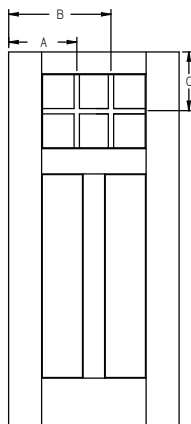

SDL - Flush-Glazed - Smooth-Star - 6'8" Craftsman Lite 2 Panel Shaker - 3W2H

Panel	Glass	A	B	C
2/8	26 x 18	11-3/4"	19"	11-13/16"
2/10	26 x 18	12-3/4"	20"	11-13/16"
3/0	26 x 18	13-3/4"	21"	11-13/16"

All dimensions shown are to the center of the muntin.