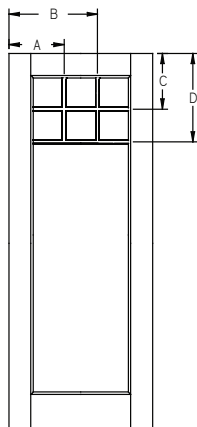

GBG/SDL - Flush-Glazed - Smooth-Star - 8'0" Full Lite Craftsman - 3W2H

Panel	Glass	A	B	C	D
2/0	14 x 80	10-1/16"	13-3/4"	13-5/16"	21-1/8"
2/6	21 x 80	11-3/8"	18-7/16"	13-5/16"	21-1/8"
2/8	21 x 80	12-3/8"	19-7/16"	13-5/16"	21-1/8"
2/10	25 x 80	12-3/4"	21-1/16"	13-5/16"	21-1/8"
3/0	25 x 80	13-3/4"	22-1/16"	13-5/16"	21-1/8"

GBG/SDL - Flush-Glazed - Fiber Classic - 8'0" Full Lite Craftsman - 3W2H

Panel	Glass	A	B	C	D
2/0	14 x 80	10-1/16"	13-3/4"	13-5/16"	21-1/8"
2/6	21 x 80	11-3/8"	18-7/16"	13-5/16"	21-1/8"
2/8	21 x 80	12-3/8"	19-7/16"	13-5/16"	21-1/8"
2/10	25 x 80	12-3/4"	21-1/16"	13-5/16"	21-1/8"
3/0	25 x 80	13-3/4"	22-1/16"	13-5/16"	21-1/8"

All dimensions shown are to the center of the muntin.