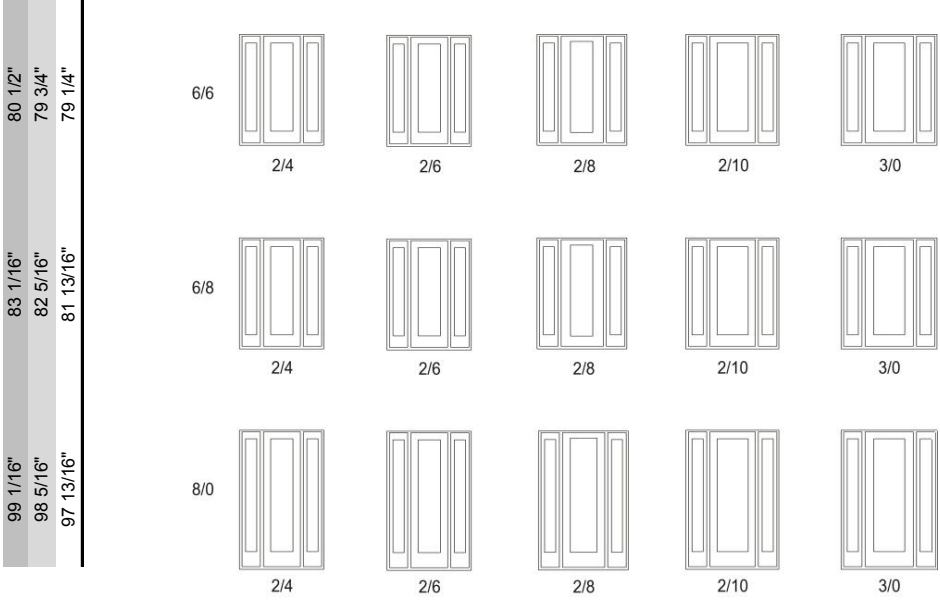

Single with 2-12" Venting Sidelites - Wide Mullion - 6/6, 6/8, 8/0

Single with Venting Sidelites - Wide Mullion

Brickmould Dim.	59 7/16"	61 7/16"	63 7/16"	65 7/16"	67 7/16"
Rough Opening	57 11/16"	59 11/16"	61 11/16"	63 11/16"	65 11/16"
Unit Dimension	56 15/16"	58 15/16"	60 15/16"	62 15/16"	64 15/16"

Hand Designations	
<i>(Viewed from the exterior)</i>	
L	Left Hand
R	Right Hand
S	Sidelite

Inswing