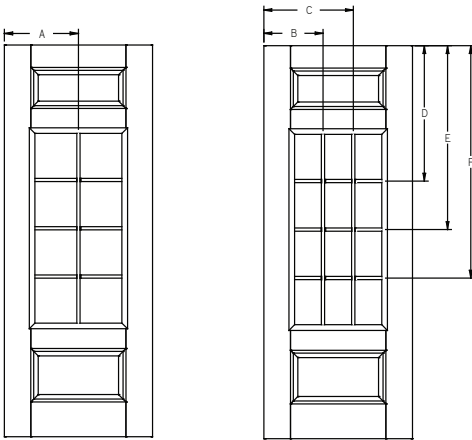

8/0 Lip Lite Grille Locations

GBG/SDL - Lip Lite - 8'0" Half Lite Top and Bottom - 3W4H and 2W4H*

Panel	Glass	A	B	C	D	E	F
2/8	22 x 47	15-7/8"	12-1/4"	19-9/16"	32-7/8"	44-5/8"	56-3/8"
2/10	22 x 47	16-7/8"	13-1/4"	20-9/16"	32-7/8"	44-5/8"	56-3/8"
3/0	22 x 47	17-7/8"	14-1/4"	21-9/16"	32-7/8"	44-5/8"	56-3/8"

*SDL not available in 2W4H configuration.

Wood Grilles - Lip Lite - 8'0" Half Lite Top and Bottom - 3W4H

Panel	Glass	A	B	C	D	E	F
2/8	22 x 47	-	12-3/8"	19-7/16"	33-1/16"	44-5/8"	56-3/16"
2/10	22 x 47	-	13-3/8"	20-7/16"	33-1/16"	44-5/8"	56-3/16"
3/0	22 x 47	-	14-3/8"	21-7/16"	33-1/16"	44-5/8"	56-3/16"