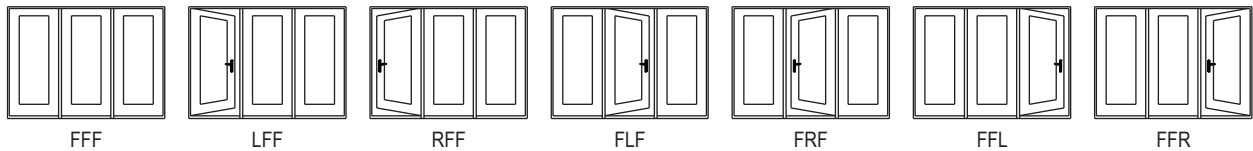

Unit and Rough Opening Sizing

Triple - Wide Mullion - 6/6, 6/8, 7/0, 8/0

Triple - Inswing - Wide Mullion

	Brickmould Dim.						
	79"	91"	97"	103"	109"	115"	
Rough Opening	77 1/4"	89 1/4"	95 1/4"	101 1/4"	107 1/4"	113 1/4"	
Unit Dimension	76 1/2"	88 1/2"	94 1/2"	100 1/2"	106 1/2"	112 1/2"	
80 1/2" 79 3/4" 79 1/4"							
83 1/16" 82 5/16" 81 13/16"							
87 1/16" 86 5/16" 85 13/16"							
99 1/16" 98 5/16" 97 13/16"							
	76 1/2"	88 1/2"	94 1/2"	100 1/2"	106 1/2"	112 1/2"	Unit Dim.
	77 1/4"	89 1/4"	95 1/4"	101 1/4"	107 1/4"	113 1/4"	Rough Opening
	79 1/2"	91 1/2"	97 1/2"	103 1/2"	109 1/2"	115 1/2"	Brickmould Dim.

Triple - Outswing - Wide Mullion

Hand Designations

(Viewed from the exterior)

F	Fixed Panel
L	Left Hand
R	Right Hand

Inswing