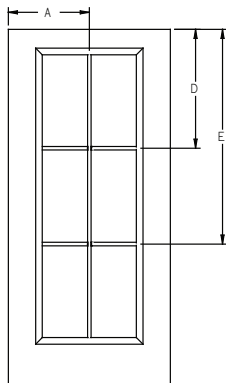

GBG - Lip Lite - 6'8" Full Lite - 2W3H

Panel	Glass	A	B	C	D	E
2/4	16 x 64	13-7/8"	-	-	26-1/2"	47-7/8"
2/6	20 x 64	14-7/8"	-	-	26-7/16"	47-3/4"
2/8	22 x 64	15-7/8"	-	-	26-7/16"	47-3/4"
2/10	22 x 64	16-7/8"	-	-	26-7/16"	47-3/4"
3/0	22 x 64	17-7/8"	-	-	26-7/16"	47-3/4"

All dimensions shown are to the center of the muntin.