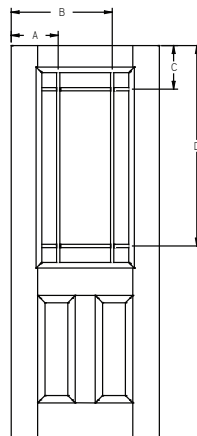

GBG - Lip Lite - 8'0" Half Lite - 9 Lite Prairie

Panel	Glass	A	B	C	D
2/8	22 x 47	9-3/8"	22-7/16"	10-5/8"	48-3/4"
2/10	22 x 47	10-3/8"	23-7/16"	10-5/8"	48-3/4"
3/0	22 x 47	11-3/8"	24-7/16"	10-5/8"	48-3/4"

All dimensions shown are to the center of the muntin.