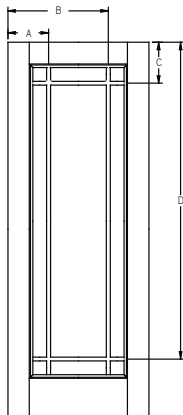

GBG - Flush-Glazed - Smooth-Star - 8'0" Full Lite - 9 Lite Prairie

Panel	Glass	A	B	C	D
2/0	14 x 80	9-3/8"	14-7/16"	10"	81-1/8"
2/6	21 x 80	8-7/8"	20-15/16"	10"	81-1/8"
2/8	21 x 80	10-7/8"	20-15/16"	10"	81-1/8"
2/10	25 x 80	10-7/8"	22-15/16"	10"	81-1/8"
3/0	25 x 80	12-7/8"	22-15/16"	10"	81-1/8"

GBG - Flush-Glazed - Fiber Classic - 8'0" Full Lite - 9 Lite Prairie

Panel	Glass	A	B	C	D
2/0	14 x 80	9-3/8"	14-7/16"	10"	81-1/8"
2/6	21 x 80	8-7/8"	20-15/16"	10"	81-1/8"
2/8	21 x 80	10-7/8"	20-15/16"	10"	81-1/8"
2/10	25 x 80	10-7/8"	22-15/16"	10"	81-1/8"
3/0	25 x 80	12-7/8"	22-15/16"	10"	81-1/8"

All dimensions shown are to the center of the muntin.