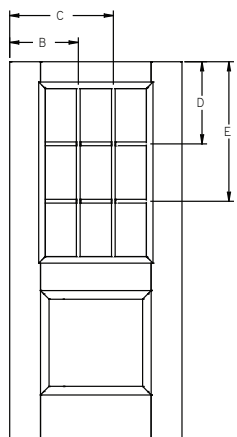

6/8 Lip Lite Grille Locations

GBG/SDL - Lip Lite - 6'8" Half Lite - 3W3H

Panel	Glass	A	B	C	D	E
*2/6	20 x 36	-	11-9/16"	18-1/4"	17-1/8"	29-1/8"
2/8	22 x 36	-	12-1/4"	19-9/16"	17-1/8"	29-1/8"
2/10	22 x 36	-	13-1/4"	20-9/16"	17-1/8"	29-1/8"
3/0	22 x 36	-	14-1/4"	21-9/16"	17-1/8"	29-1/8"

*SDL not available.

Wood Grilles - Lip Lite - 6'8" Half Lite - 3W3H

Panel	Glass	A	B	C	D	E
2/8	22 x 36	-	12-7/16"	19-3/8"	17-1/4"	28-15/16"
2/10	22 x 36	-	13-7/16"	20-3/8"	17-1/4"	28-15/16"
3/0	22 x 36	-	14-7/16"	21-3/8"	17-1/4"	28-15/16"

Fixed Grilles - Lip Lite - 6'8" Half Lite - 3W3H

Panel	Glass	A	B	C	D	E
2/6	20 x 36	-	11-9/16"	18-1/4"	17-3/16"	29-1/8"
2/8	22 x 36	-	12-11/16"	19-9/16"	17-1/8"	29-1/16"
2/10	22 x 36	-	13-11/16"	20-9/16"	17-1/8"	29-1/16"
3/0	22 x 36	-	14-11/16"	21-9/16"	17-1/8"	29-1/16"