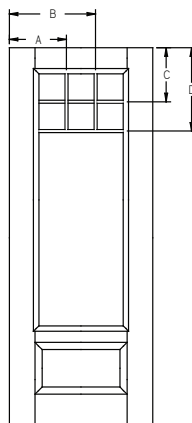

GBG/SDL - Lip Lite - 8'0" 3/4 Lite Craftsman - 3W2H

Panel	Glass	A	B	C	D
2/8	22 x 64	12-3/16"	19-5/8"	13-1/2"	21"
2/10	22 x 64	13-3/16"	20-5/8"	13-1/2"	21"
3/0	22 x 64	14-3/16"	21-5/8"	13-1/2"	21"

All dimensions shown are to the center of the muntin.