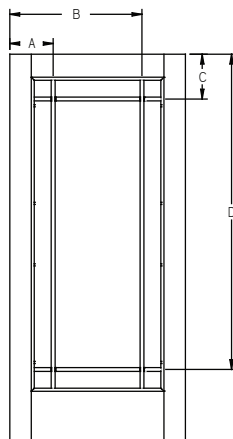

GBG - Flush-Glazed - Smooth-Star - 6'8" Full Lite - 9 Lite Prairie

Panel	Glass	A	B	C	D
2/6	20 x 64	8-3/4"	21-1/16"	9"	64-7/16"
2/8	20 x 64	9-3/4"	22-1/16"	9"	64-7/16"
2/10	25 x 64	8-11/16"	25-1/8"	9"	64-7/16"
3/0	25 x 64	9-11/16"	26-1/8"	9"	64-7/16"

GBG - Flush-Glazed - Fiber Classic - 6'8" Full Lite - 9 Lite Prairie

Panel	Glass	A	B	C	D
2/6	20 x 64	8-3/4"	21-1/16"	9-3/16"	64-5/8"
2/8	20 x 64	9-3/4"	22-1/16"	9-3/16"	64-5/8"
*2/10	25 x 64	8-11/16"	25-1/8"	9-3/16"	64-5/8"
3/0	27 x 64	8-13/16"	27"	9-3/16"	64-11/16"

*Only available in 6/6.

All dimensions shown are to the center of the muntin.