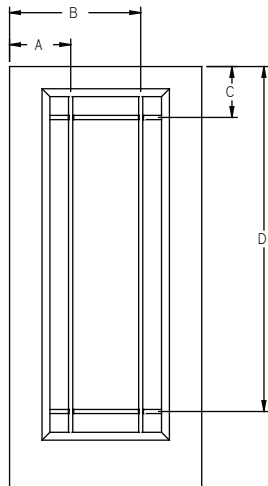

GBG - Lip Lite - 6'8" Full Lite - 2W3H

Panel	Glass	A	B	C	D	E
2/4	16 x 64	13-7/8"	-	-	26-1/2"	47-7/8"
2/6	20 x 64	14-7/8"	-	-	26-7/16"	47-3/4"
2/8	22 x 64	15-7/8"	-	-	26-7/16"	47-3/4"
2/10	22 x 64	16-7/8"	-	-	26-7/16"	47-3/4"
3/0	22 x 64	17-7/8"	-	-	26-7/16"	47-3/4"

All dimensions shown are to the center of the muntin.

GBG - Lip Lite - 6'8" Full Lite - 2W2H

Panel	Glass	A	B	C	D
2/4	16 x 64	13-7/8"	-	-	37-3/16"
2/6	20 x 64	14-7/8"	-	-	37-1/8"
2/8	22 x 64	15-7/8"	-	-	37-1/8"
2/10	22 x 64	16-7/8"	-	-	37-1/8"
3/0	22 x 64	17-7/8"	-	-	37-1/8"