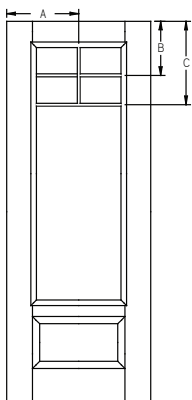

GBG/SDL - Lip Lite - 8'0" 3/4 Lite Craftsman - 2W2H

Panel	Glass	A	B	C
2/8	22 x 64	15-7/8"	13-1/2"	21"
2/10	22 x 64	16-7/8"	13-1/2"	21"
3/0	22 x 64	17-7/8"	13-1/2"	21"