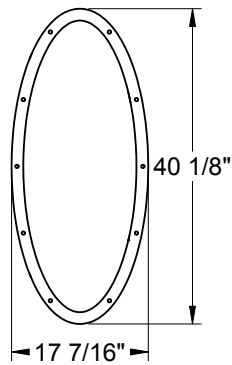

Continued from previous page

Lite Frames /
Glass Specs

2542

Rustic/Canvas

734

Oak

743SL

Oak