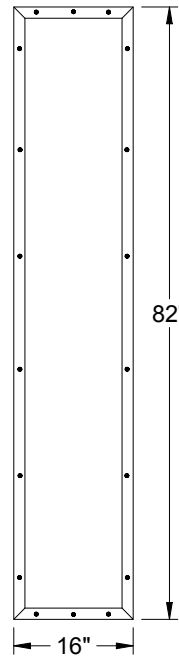

8040

Smooth-Star/Steel