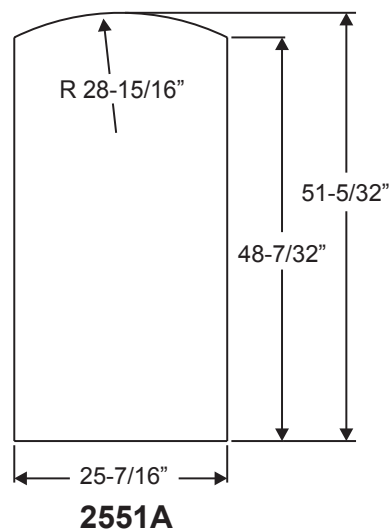

Lite Frames /
Glass Specs

Note: All Impact & Noise Reduction IG's are 1" thick with no exceptions

Classic-Craft Doorlite Glass Sizes

Lite Frames /
Glass Specs

1042

0842

2542

2542A

1051

1051A (L, R)

1042R

2535

2135

1538V

1008

Lite Frames /
Glass Specs

Fiber-Classic, Smooth-Star & Steel Doorlite Glass Sizes

Lite Frames /
Glass Specs

0806

2206

0718

1640V

2247

2056V

Lite Frames /
Glass Specs

1480

0780

2080

2280

Impact Doorlite Glass Sizes

Lite Frames /
Glass Specs

Lite Frames /
Glass Specs