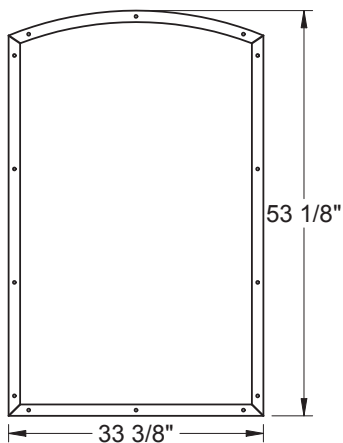

3151A
Wrought Iron