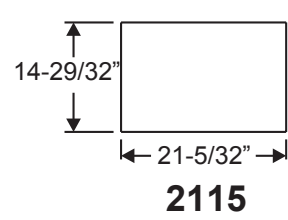

Lite Frames /
Glass Specs

Note: All Impact & Noise Reduction IG's are 1" thick with no exceptions

Classic-Craft Doorlite Glass Sizes

Lite Frames /
Glass Specs

1042

0842

2542

2542A

1051

1051A (L, R)

1042R

2535

2135

1538V

1008

Lite Frames /
Glass Specs

Fiber-Classic, Smooth-Star & Steel Doorlite Glass Sizes

Lite Frames /
Glass Specs

0806

2206

0718

1640V

2247

2056V

Lite Frames /
Glass Specs

1480

0780

2080

2280

Impact Doorlite Glass Sizes

Lite Frames /
Glass Specs

Lite Frames /
Glass Specs