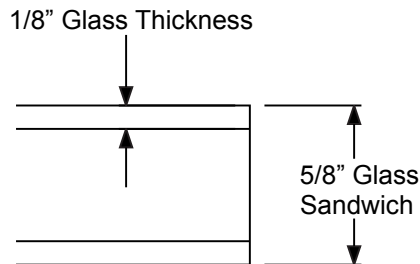

Fiber Classic Mahogany and Oak Framed IG's

1" Glass Sandwich

All camed decorative framed IG's are 1" thick.

Note: All clear, non-camed decorative, and GBG framed IG's are 1" thick in the following glass sizes.

- 7-13/16 X 80
- 20 X 56
- 22 X 47
- 8 X 47
- 8 X 44
- 8 X 42
- 16 X 40
- 21 X 15

Lite Frames /
Glass Specs

1/2" Glass Sandwich

All clear and non-camed decorative framed IG's are 1/2" thick in the following glass sizes.

GBG IG's are 9/16" thick in the following glass sizes.

- 22 X 80
- 20 X 80
- 14 X 80
- 22 X 64
- 20 X 64
- 16 X 64
- 14 X 64
- 7 X 64
- 22 X 36
- 20 X 36
- 8 X 36
- 10 X 12
- 22 X 10
- 22 X 8
- 22 X 6

Fiber Classic Oak Flush Glazed IG's