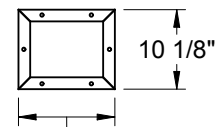

1008

Oak

Frame Profile