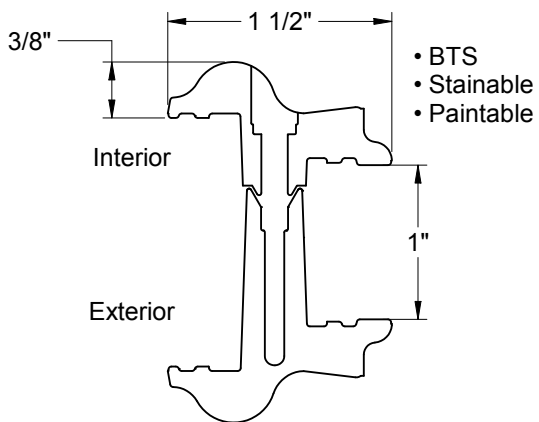

Smooth-Star/Steel
1/2" Only

Lite Frames /
Glass Specs

Lite Frames /
Glass Specs

Fiber-Classic
Smooth-Star/Steel

Fiber-Classic
Smooth-Star/Steel

Frame Profile

1664

Fiber-Classic
Smooth-Star/Steel