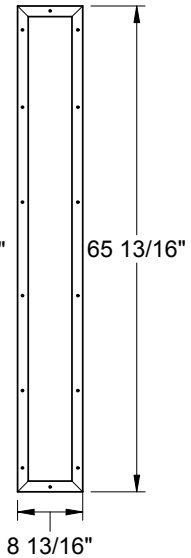

0764

Fiber-Classic
Smooth-Star/Steel

0806

Fiber-Classic
Smooth-Star/Steel

2206

Smooth-Star/Steel
1/2" Only

Lite Frames /
Glass Specs