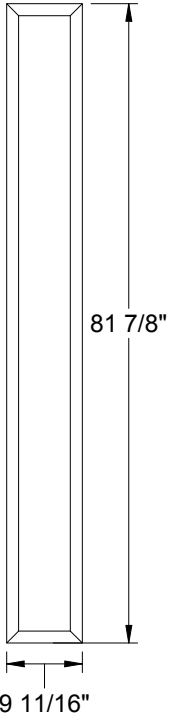

Impact Lite Frames

Continued from previous page

Lite Frames /
Glass Specs

0780H

Impact