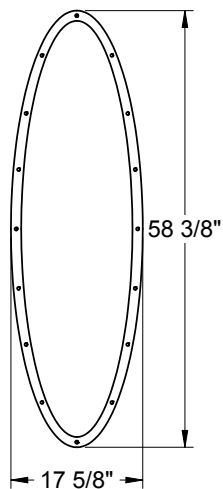

1656V

Oak

Lite Frames /
Glass Specs