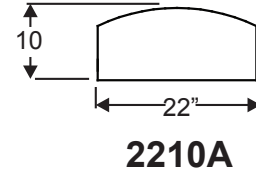

Fiber-Classic, Smooth-Star & Steel Doorlite Glass Sizes

Lite Frames /
Glass Specs

0806

2206

0718

1640V

2247

2056V