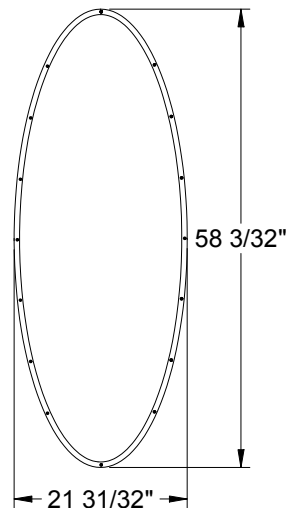

Fiber-Classic
Smooth-Star/Steel
1" Only

2227

Fiber-Classic
Smooth-Star/Steel
1/2" Only

Frame Profile

2056V

Smooth-Star/Steel

Lite Frames /
Glass Specs

Decorative Panels