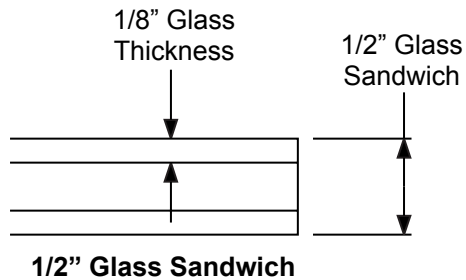

Transom Clear & Low-E IG's

Note: All Clear & Low-E Transom IG's are 1/2" thick with the exceptions of the following.

All GBG IG's are 9/16" thick with no exceptions.

1/2" Glass Sandwich

Lite Frames /
Glass Specs