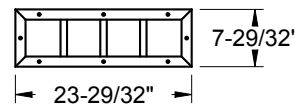

2206

Smooth-Star/Steel
1/2" Only

Lite Frames /
Glass Specs