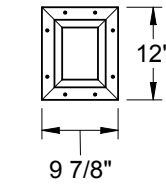

DP0121
Fiber-Classic