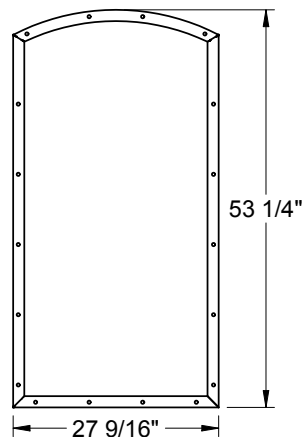

Lite Frames /
Glass Specs

Frame Profile

2566

Oak
Mahogany
Rustic/Canvas

2551A

Mahogany
Rustic/Canvas

Lite Frames /
Glass Specs

3151