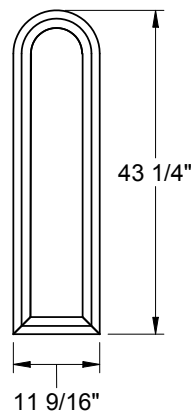

Oak
Mahogany

1538V

Oak

Decorative Raised Panels

Frame Profile

**DP300CCM
& DP300CC**

Oak/Mahogany

Frame Profile