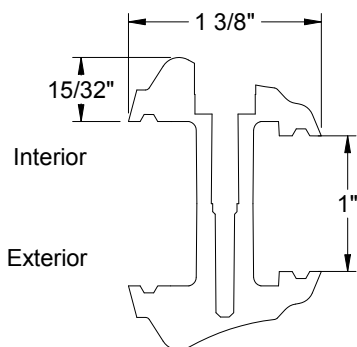

Oak

Frame Profile

- SMC
- Stainable
- Paintable

Frame Profile

1656V

Oak

Lite Frames /
Glass Specs

1042R