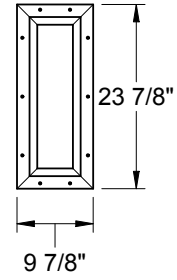

DP0241
Fiber-Classic

Lite Frames /
Glass Specs