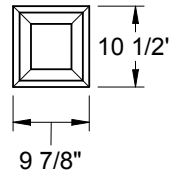

DP1010SS
Smooth-Star