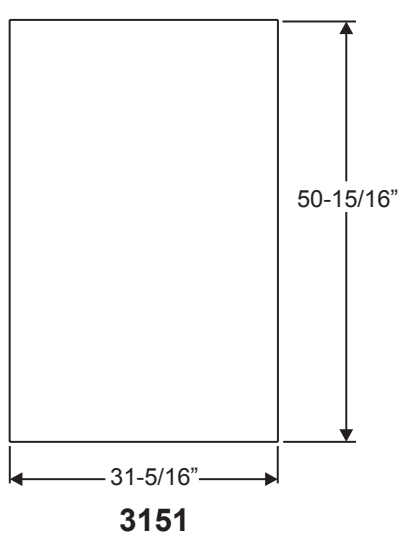

Lite Frames /
Glass Specs

Note: All Impact & Noise Reduction IG's are 1" thick with no exceptions

Classic-Craft Doorlite Glass Sizes

Lite Frames /
Glass Specs

1042

0842

2542

2542A

1051

1051A (L, R)

1042R

2535

2135

1538V

1008

Lite Frames /
Glass Specs

Fiber-Classic, Smooth-Star & Steel Doorlite Glass Sizes

Lite Frames /
Glass Specs

0806

2206

0718

1640V

2247

2056V

Lite Frames /
Glass Specs

1480

0780

2080

2280

Impact Doorlite Glass Sizes

Lite Frames /
Glass Specs

Lite Frames /
Glass Specs