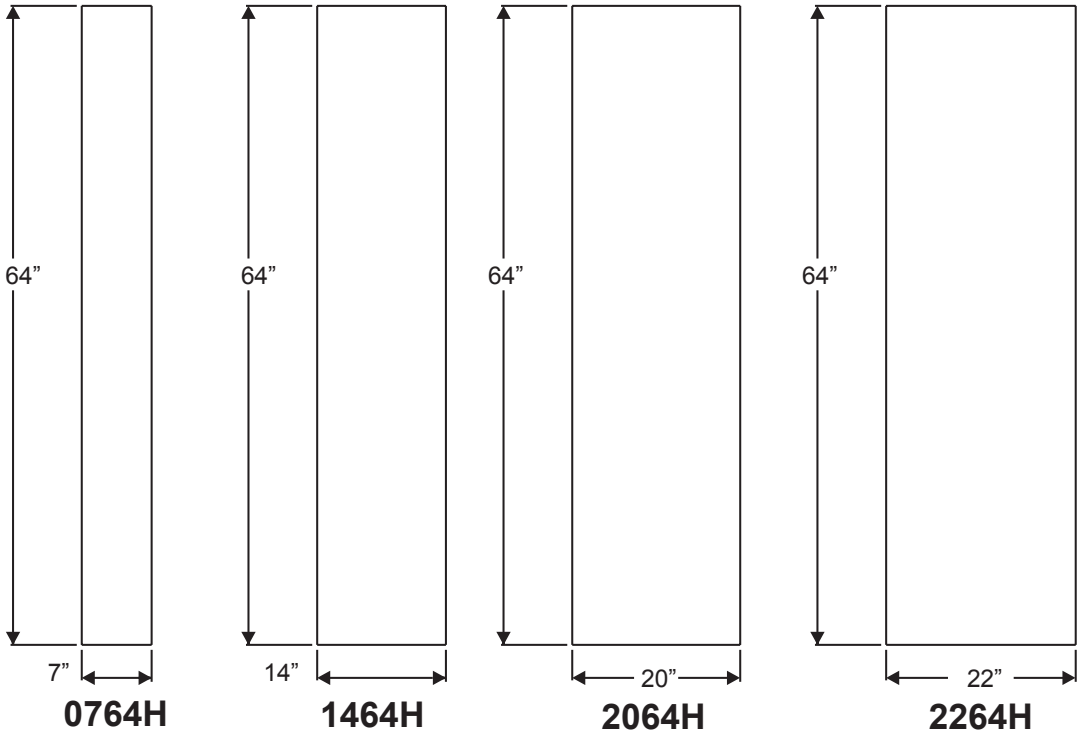

- 7-13/16 X 80
- 20 X 56
- 22 X 47
- 8 X 47
- 8 X 44
- 8 X 42
- 16 X 40
- 21 X 15

All clear and non-camed decorative framed IG's are 1/2" thick in the following glass sizes.

GBG IG's are 9/16" thick in the following glass sizes.

Fiber-Classic, Smooth-Star & Steel Doorlite Glass Sizes

Lite Frames /
Glass Specs

0806

2206

0718

1640V

2247

2056V

Lite Frames /
Glass Specs

1480

0780

2080

2280

Impact Doorlite Glass Sizes

Lite Frames /
Glass Specs

Lite Frames /
Glass Specs