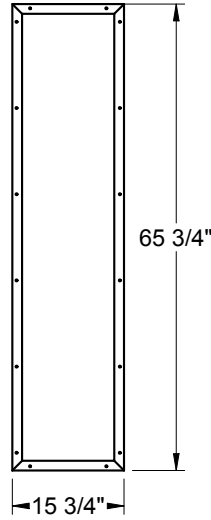

1464

Smooth-Star/Steel