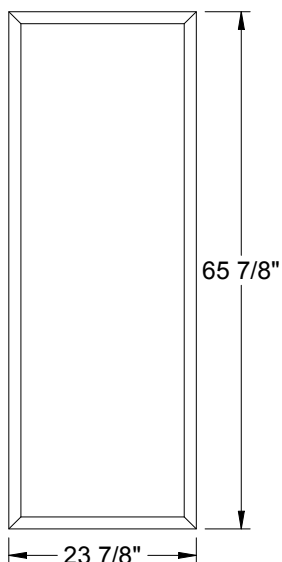

2264H
Impact