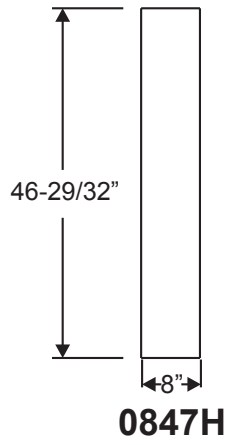

Fiber-Classic, Smooth-Star & Steel Doorlite Glass Sizes

Lite Frames /
Glass Specs

0806

2206

0718

1640V

2247

2056V

Lite Frames /
Glass Specs

1480

0780

2080

2280

Impact Doorlite Glass Sizes

Lite Frames /
Glass Specs

Lite Frames /
Glass Specs