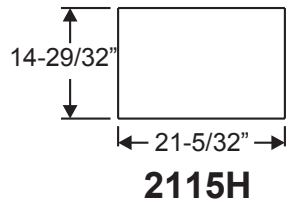

Fiber-Classic, Smooth-Star & Steel Doorlite Glass Sizes

Lite Frames /
Glass Specs

0806

2206

0718

1640V

2247

2056V

Lite Frames /
Glass Specs

1480

0780

2080

2280

Impact Doorlite Glass Sizes

Lite Frames /
Glass Specs

Lite Frames /
Glass Specs