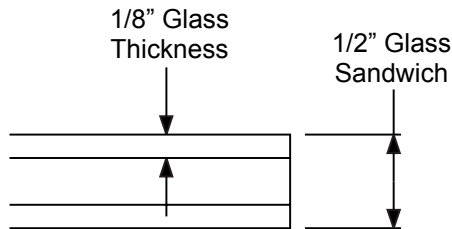

Classic Craft Framed IG's

NOTE: All Classic Craft Framed IG's are 1" thick with the exception of the following: DLCCO-1008-CE (3/4" thick)

Lite Frames /
Glass Specs

Classic Craft Flush Glazed IG's

NOTE: All Classic Craft Flush Glazed IG's are 3/4" thick with no exceptions

Fiber Classic Mahogany and Oak Framed IG's

1" Glass Sandwich

All camed decorative framed IG's are 1" thick.

Note: All clear, non-camed decorative, and GBG framed IG's are 1" thick in the following glass sizes.

- 7-13/16 X 80
- 20 X 56
- 22 X 47
- 8 X 47
- 8 X 44
- 8 X 42
- 16 X 40
- 21 X 15

Lite Frames /
Glass Specs

1/2" Glass Sandwich

All clear and non-camed decorative framed IG's are 1/2" thick in the following glass sizes.