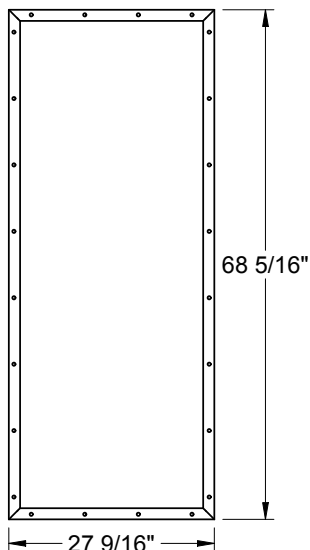

2566

Oak
Mahogany
Rustic/Canvas