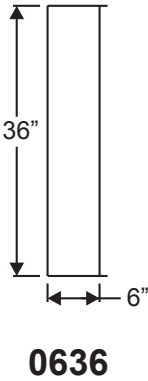

Lite Frames /
Glass Specs

Note: All Impact & Noise Reduction IG's are 1" thick with no exceptions

Classic-Craft Doorlite Glass Sizes

Lite Frames /
Glass Specs

1042

0842

2542

2542A

1051

1051A (L, R)

1042R

2535

2135

1538V

1008

Lite Frames /
Glass Specs

Fiber-Classic, Smooth-Star & Steel Doorlite Glass Sizes

Lite Frames /
Glass Specs

0806

2206

0718

1640V

2247

2056V

Lite Frames /
Glass Specs

1480

0780

2080

2280

Impact Doorlite Glass Sizes

Lite Frames /
Glass Specs

Lite Frames /
Glass Specs