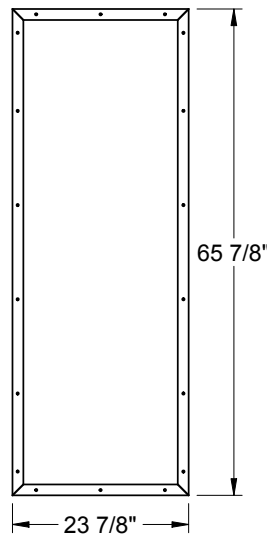

2264

Fiber-Classic
Smooth-Star/Steel