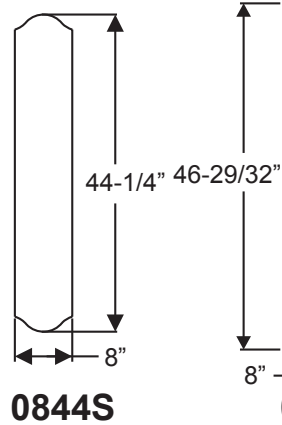

Lite Frames /
Glass Specs

Note: All Impact & Noise Reduction IG's are 1" thick with no exceptions

Classic-Craft Doorlite Glass Sizes

Lite Frames /
Glass Specs

1042

0842

2542

2542A

1051

1051A (L, R)

1042R

2535

2135

1538V

1008

Lite Frames /
Glass Specs

Fiber-Classic, Smooth-Star & Steel Doorlite Glass Sizes

Lite Frames /
Glass Specs

0806

2206

0718

1640V

2247

2056V

Lite Frames /
Glass Specs

1480

0780

2080

2280

Impact Doorlite Glass Sizes

Lite Frames /
Glass Specs

Lite Frames /
Glass Specs