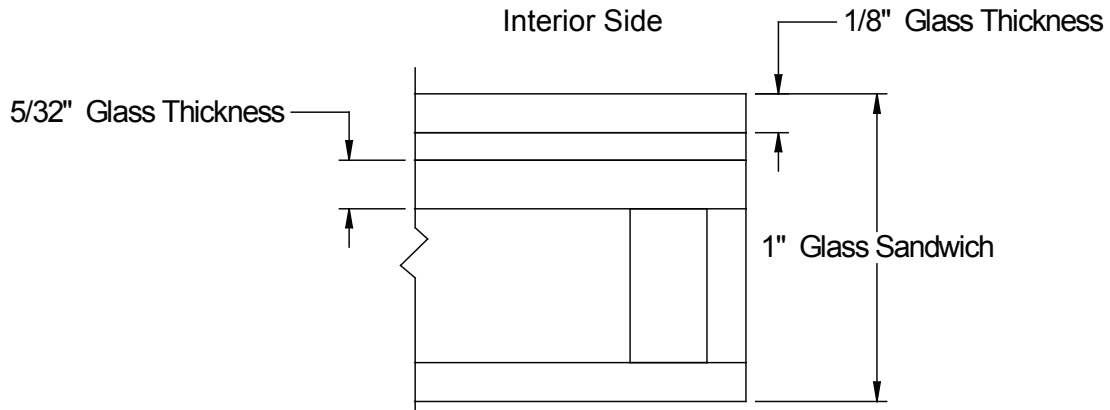

All GBG IG's are 9/16" thick with no exceptions.

1/2" Glass Sandwich

Lite Frames /
Glass Specs

Transom Decorative IG's

Note: All Decorative Transom IG's are 1" thick with no exceptions.

1" Glass Sandwich

Impact & Noise Reduction IG's