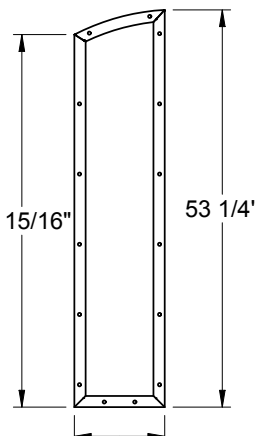

1051A (L, R)

Mahogany