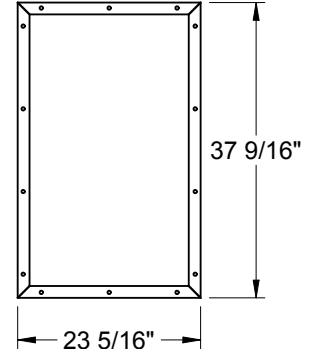

Classic-Craft Lite Frames

Continued from previous page

Lite Frames /
Glass Specs

2542

Rustic/Canvas

734

Oak

743SL

Oak

1538V

Mahogany

2535

Oak
Mahogany
Rustic/Canvas

2135

Oak

- SMC
- Stainable
- Paintable

1008

Oak

Frame Profile