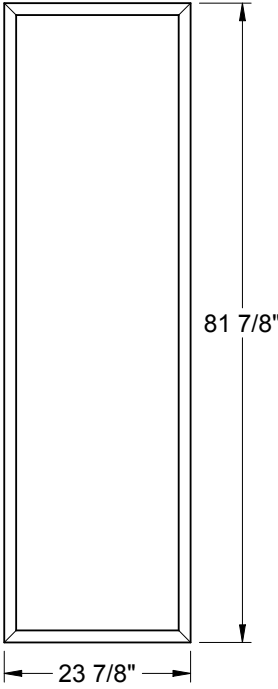

2280H

Impact