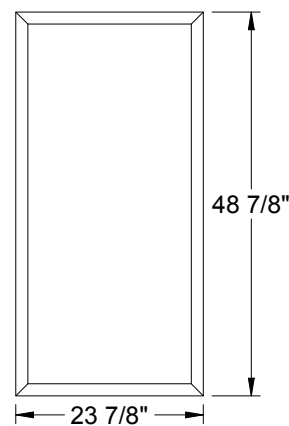

2247H
Impact