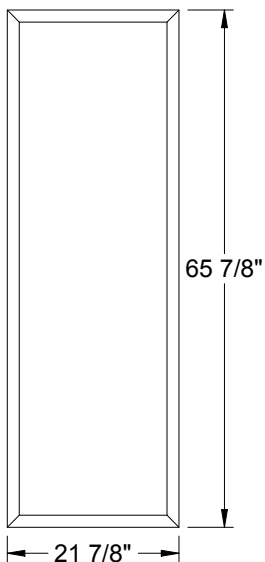

2064H
Impact