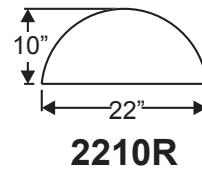

Fiber-Classic, Smooth-Star & Steel Doorlite Glass Sizes

Lite Frames /
Glass Specs

0806

2206

0718

1640V

2247

2056V