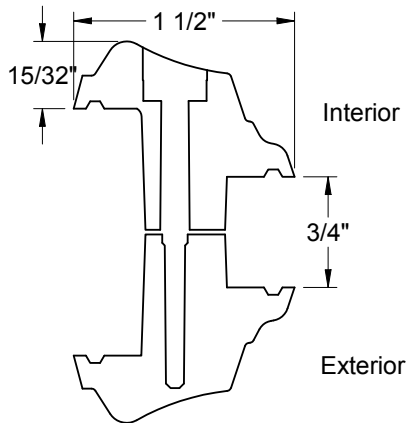

- SMC
- Stainable
- Paintable

1008

Oak

Frame Profile