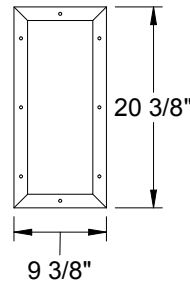

0718

Fiber-Classic
Smooth-Star/Steel
1" Only