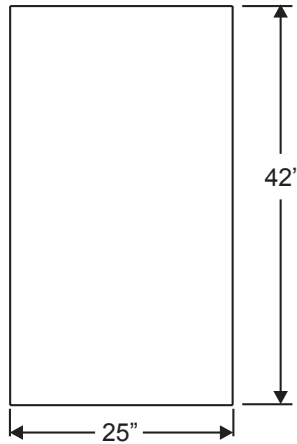

- 7-13/16 X 80
- 20 X 56
- 22 X 47
- 8 X 47
- 8 X 44
- 8 X 42
- 16 X 40
- 21 X 15

All clear and non-camed decorative framed IG's are 1/2" thick in the following glass sizes.

GBG IG's are 9/16" thick in the following glass sizes.

Lite Frames /
Glass Specs

Note: All Impact & Noise Reduction IG's are 1" thick with no exceptions

Classic-Craft Doorlite Glass Sizes

Lite Frames /
Glass Specs

1042

0842

2542

2542A

Fiber-Classic, Smooth-Star & Steel Doorlite Glass Sizes

Lite Frames /
Glass Specs

0806

2206

0718

1640V

2247

2056V

Lite Frames /
Glass Specs

1480

0780

2080

2280

Impact Doorlite Glass Sizes

Lite Frames /
Glass Specs

Lite Frames /
Glass Specs