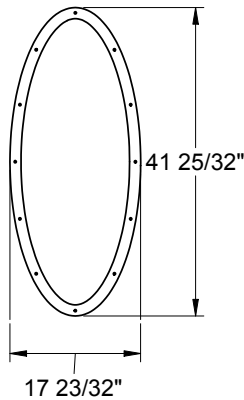

Frame Profile

2210R

Fiber-Classic
Smooth-Star/Steel

2210A

Fiber-Classic
Smooth-Star/Steel

0847

Fiber-Classic
Smooth-Star/Steel
1" Only

1640V