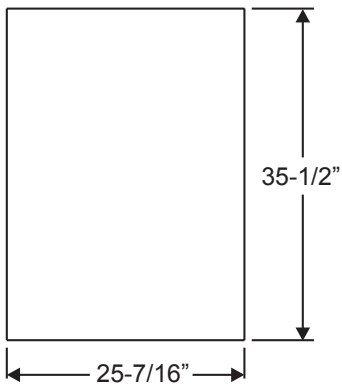

Classic-Craft Doorlite Glass Sizes

Lite Frames /
Glass Specs

2535