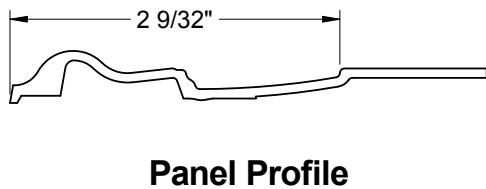

Decorative Panels

- TCM
- Stainable
- Paintable

Lite Frames /
Glass Specs