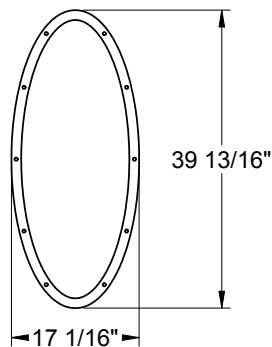

- SMC
- Stainable
- Paintable

Oak

Lite Frames /
Glass Specs

Oak
Mahogany

1538V

Oak

Decorative Raised Panels

Oak/Mahogany