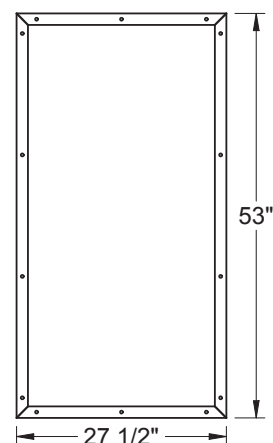

Lite Frames /
Glass Specs

2566
Wrought Iron

2551A
Wrought Iron

3151A
Wrought Iron

3151
Wrought Iron

2551
Wrought Iron

2542
Wrought Iron

2542A
Wrought Iron