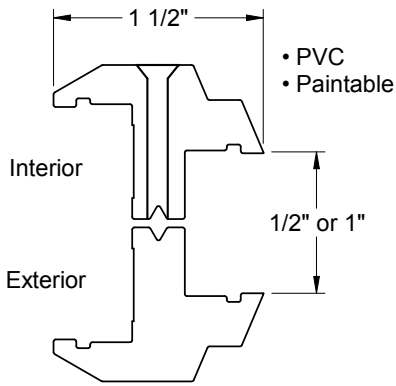

Frame Profile