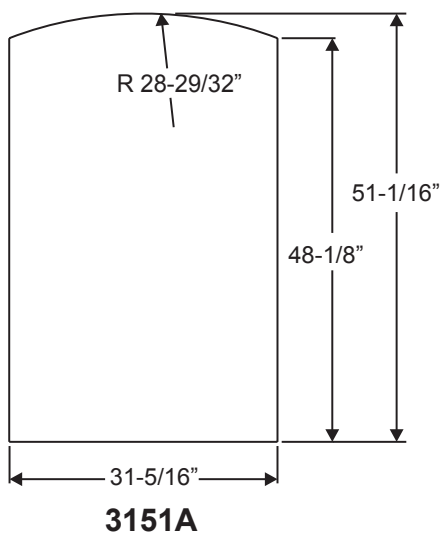

Lite Frames /
Glass Specs

Note: All Impact & Noise Reduction IG's are 1" thick with no exceptions

Classic-Craft Doorlite Glass Sizes

Lite Frames /
Glass Specs

1042

0842

2542

2542A

1051

1051A (L, R)

1042R

2535

2135

1538V

1008

Lite Frames /
Glass Specs

Fiber-Classic, Smooth-Star & Steel Doorlite Glass Sizes

Lite Frames /
Glass Specs

0806

2206

0718

1640V

2247

2056V

Lite Frames /
Glass Specs

1480

0780

2080

2280

Impact Doorlite Glass Sizes

Lite Frames /
Glass Specs

Lite Frames /
Glass Specs