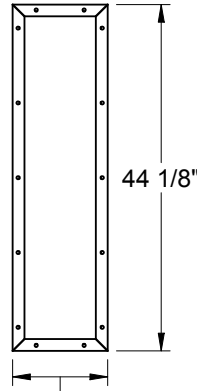

Classic-Craft Lite Frames

Continued from previous page

Lite Frames /
Glass Specs

2542

Rustic/Canvas

734

Oak

743SL

Oak

1538V

Mahogany

2535

Oak
Mahogany
Rustic/Canvas

2135

Oak

- SMC
- Stainable
- Paintable

1008

Oak

Frame Profile