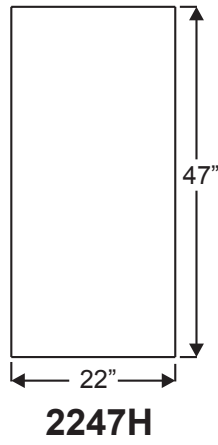

- 7-13/16 X 80
- 20 X 56
- 22 X 47
- 8 X 47
- 8 X 44
- 8 X 42
- 16 X 40
- 21 X 15

Lite Frames /
Glass Specs

1/2" Glass Sandwich

All clear and non-camed decorative framed IG's are 1/2" thick in the following glass sizes.

- 7-13/16 X 80
- 20 X 56
- 22 X 47
- 8 X 47
- 8 X 44
- 8 X 42
- 16 X 40
- 21 X 15

All clear and non-camed decorative framed IG's are 1/2" thick in the following glass sizes.

GBG IG's are 9/16" thick in the following glass sizes.

Fiber-Classic, Smooth-Star & Steel Doorlite Glass Sizes

Lite Frames /
Glass Specs

0806

2206

0718

1640V

2247

2056V

Lite Frames /
Glass Specs

1480

0780

2080

2280

Impact Doorlite Glass Sizes

Lite Frames /
Glass Specs

Lite Frames /
Glass Specs