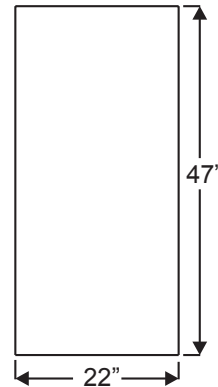

- 7-13/16 X 80
- 20 X 56
- 22 X 47
- 8 X 47
- 8 X 44
- 8 X 42
- 16 X 40
- 21 X 15

All clear and non-camed decorative framed IG's are 1/2" thick in the following glass sizes.

GBG IG's are 9/16" thick in the following glass sizes.

Fiber-Classic, Smooth-Star & Steel Doorlite Glass Sizes

Lite Frames /
Glass Specs

0806

2206

0718

1640V

2247

2056V

Lite Frames /
Glass Specs

1480

0780

2080

2280

Impact Doorlite Glass Sizes

Lite Frames /
Glass Specs

Lite Frames /
Glass Specs