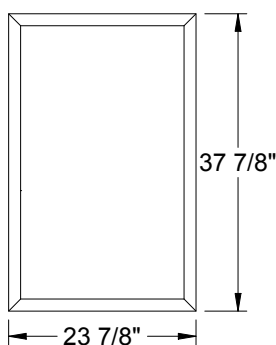

2236H
Impact