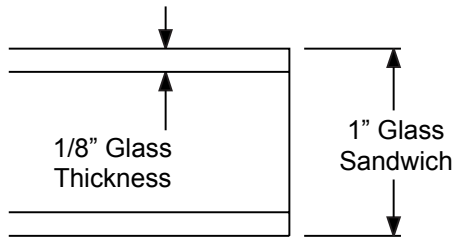

Classic Craft Framed IG's

NOTE: All Classic Craft Framed IG's are 1" thick with the exception of the following: DLCCO-1008-CE (3/4" thick)

Lite Frames /
Glass Specs

Classic Craft Flush Glazed IG's

NOTE: All Classic Craft Flush Glazed IG's are 3/4" thick with no exceptions

Fiber Classic Mahogany and Oak Framed IG's

1" Glass Sandwich

All camed decorative framed IG's are 1" thick.

Note: All clear, non-camed decorative, and GBG framed IG's are 1" thick in the following glass sizes.