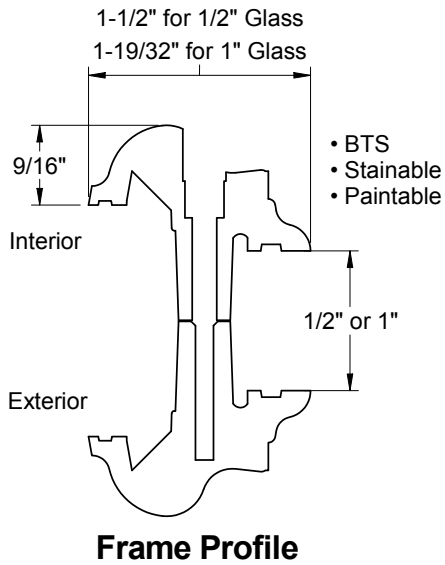

Smooth-Star/Steel
1/2" Only

Lite Frames /
Glass Specs

Lite Frames /
Glass Specs

Fiber-Classic
Smooth-Star/Steel

Fiber-Classic
Smooth-Star/Steel

Frame Profile

1664

Fiber-Classic
Smooth-Star/Steel