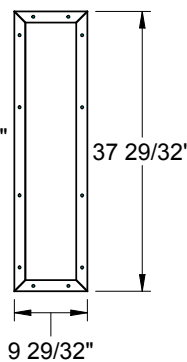

0836

Fiber-Classic
Smooth-Star/Steel