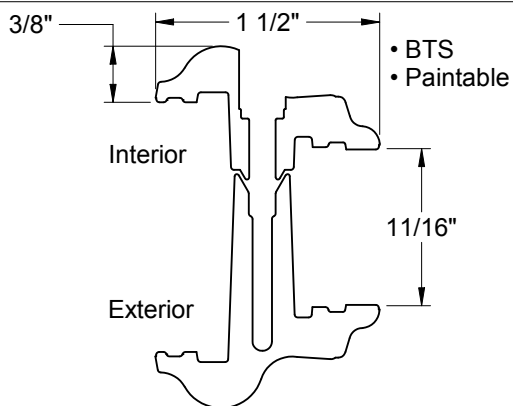

Smooth-Star/Steel
1/2" Only

Lite Frames /
Glass Specs

Lite Frames /
Glass Specs

Fiber-Classic
Smooth-Star/Steel

Fiber-Classic
Smooth-Star/Steel

Frame Profile

1664

Fiber-Classic
Smooth-Star/Steel