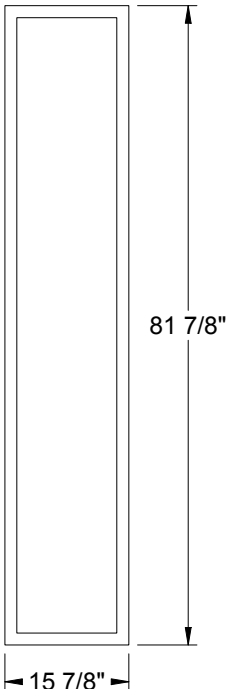

1480H

Impact