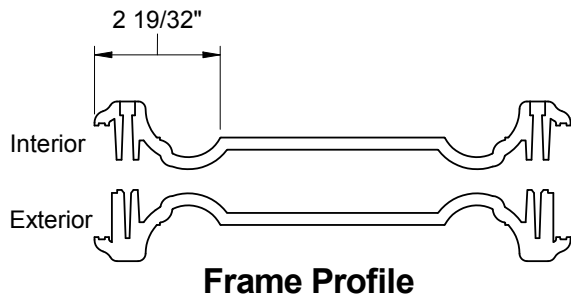

Fiber-Classic
Smooth-Star/Steel
1" Only

2227

Fiber-Classic
Smooth-Star/Steel
1/2" Only

Frame Profile

2056V

Smooth-Star/Steel

Lite Frames /
Glass Specs

Decorative Panels