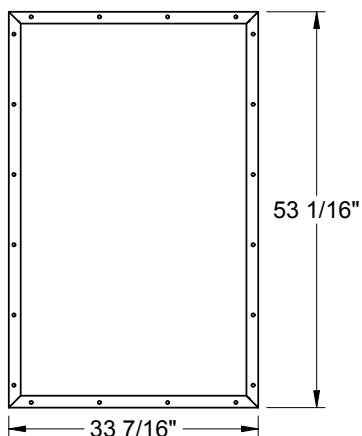

Lite Frames /
Glass Specs

Frame Profile

2566

Oak
Mahogany
Rustic/Canvas

2551A

Mahogany
Rustic/Canvas

Lite Frames /
Glass Specs

3151