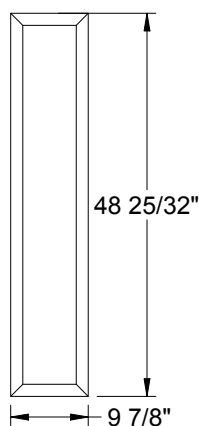

0847H
Impact