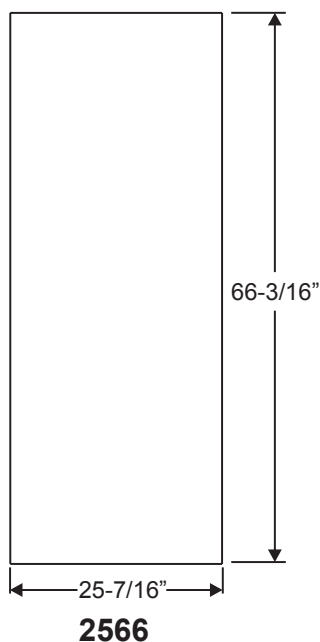

Lite Frames /
Glass Specs