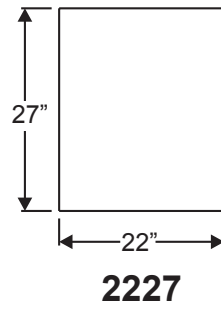

Fiber-Classic, Smooth-Star & Steel Doorlite Glass Sizes

Lite Frames /
Glass Specs

0806

2206

0718

1640V

2247

2056V

Lite Frames /
Glass Specs

1480

0780

2080

2280

Impact Doorlite Glass Sizes

Lite Frames /
Glass Specs

Lite Frames /
Glass Specs