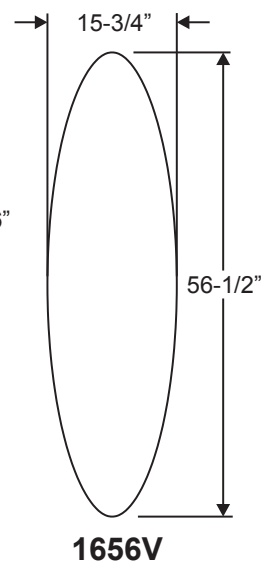

Lite Frames /
Glass Specs

Note: All Impact & Noise Reduction IG's are 1" thick with no exceptions

Classic-Craft Doorlite Glass Sizes

Lite Frames /
Glass Specs

1042

0842

2542

2542A

1051

1051A (L, R)

1042R

2535

2135

1538V

1008

Lite Frames /
Glass Specs

Fiber-Classic, Smooth-Star & Steel Doorlite Glass Sizes

Lite Frames /
Glass Specs

0806

2206

0718

1640V

2247

2056V

Lite Frames /
Glass Specs

1480

0780

2080

2280

Impact Doorlite Glass Sizes

Lite Frames /
Glass Specs

Lite Frames /
Glass Specs