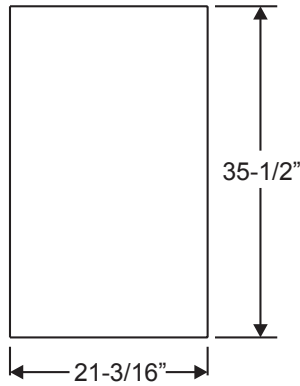

Lite Frames /
Glass Specs

Note: All Impact & Noise Reduction IG's are 1" thick with no exceptions

Classic-Craft Doorlite Glass Sizes

Lite Frames /
Glass Specs

1042

0842

2542

2542A

1051

1051A (L, R)

1042R

2535

2135

1538V

1008

Lite Frames /
Glass Specs

Fiber-Classic, Smooth-Star & Steel Doorlite Glass Sizes

Lite Frames /
Glass Specs

0806

2206

0718

1640V

2247

2056V

Lite Frames /
Glass Specs

1480

0780

2080

2280

Impact Doorlite Glass Sizes

Lite Frames /
Glass Specs

Lite Frames /
Glass Specs