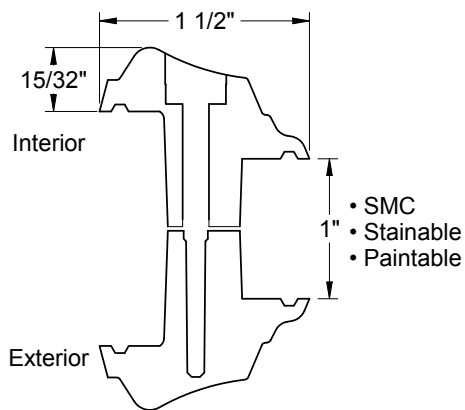

Frame Profile