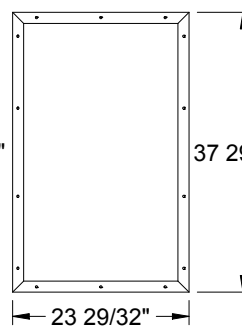

2236

Fiber-Classic
Smooth-Star/Steel