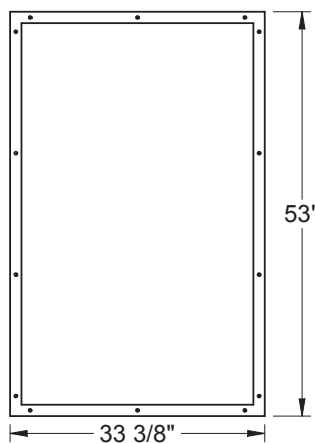

Lite Frames /
Glass Specs

2566
Wrought Iron

2551A
Wrought Iron

3151A
Wrought Iron

3151
Wrought Iron

2551
Wrought Iron

2542
Wrought Iron

2542A
Wrought Iron