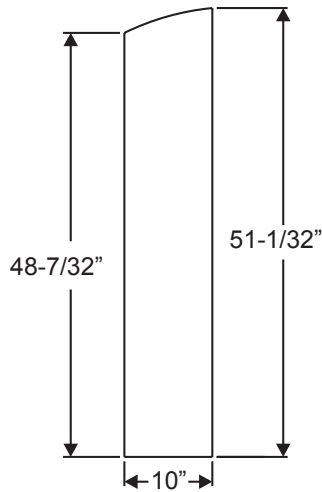

1051A (L, R)