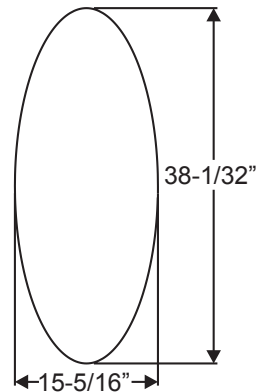

Lite Frames /
Glass Specs

Note: All Impact & Noise Reduction IG's are 1" thick with no exceptions

Classic-Craft Doorlite Glass Sizes

Lite Frames /
Glass Specs

1042

0842

2542

2542A

1051

1051A (L, R)

1042R

2535

2135

1538V

1008

Lite Frames /
Glass Specs

Fiber-Classic, Smooth-Star & Steel Doorlite Glass Sizes

Lite Frames /
Glass Specs

0806

2206

0718

1640V

2247

2056V

Lite Frames /
Glass Specs

1480

0780

2080

2280

Impact Doorlite Glass Sizes

Lite Frames /
Glass Specs

Lite Frames /
Glass Specs