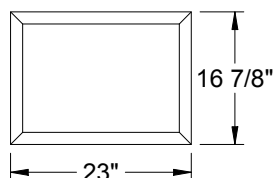

2115
Impact