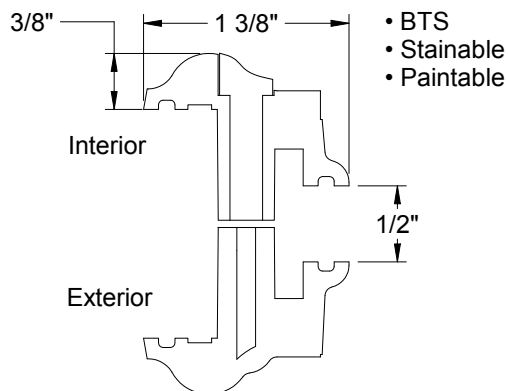

Frame Profile

Smooth-Star/Steel