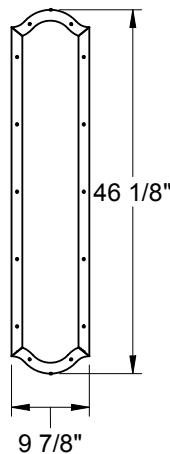

0844S

Fiber-Classic
Smooth-Star/Steel
1" Only