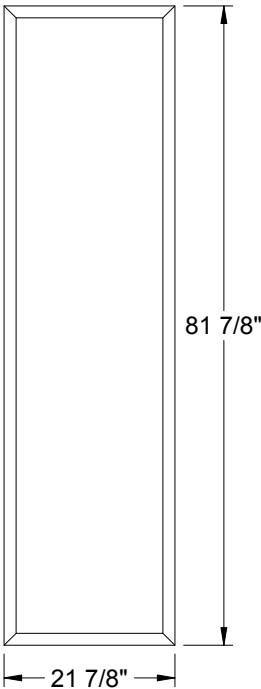

2080H

Impact