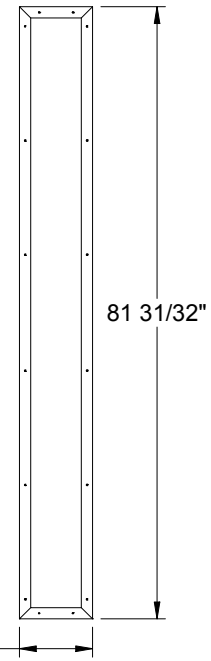

0780

Fiber-Classic
Smooth-Star/Steel

Lite Frames /
Glass Specs