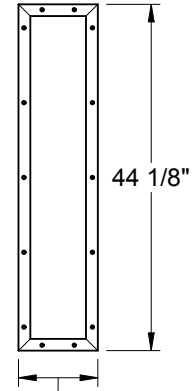

Classic-Craft Lite Frames

Continued from previous page

Lite Frames /
Glass Specs

2542

Rustic/Canvas

734

Oak

743SL

Oak

1538V

Mahogany

2535

Oak
Mahogany
Rustic/Canvas

2135

Oak

- SMC
- Stainable
- Paintable

1008

Oak

Frame Profile