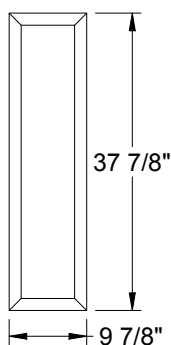

Lite Frames /
Glass Specs

- Aluminum
- Stainable
- Paintable

2115
Impact

Frame Profile

0836H
Impact

2236H
Impact

0847H
Impact

2247H
Impact