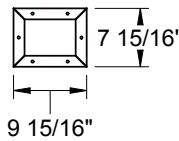

0806

Fiber-Classic
Smooth-Star/Steel