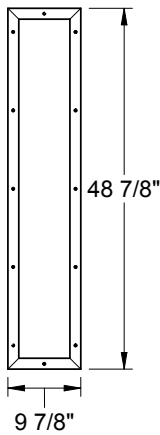

Frame Profile

2210R

Fiber-Classic
Smooth-Star/Steel

2210A

Fiber-Classic
Smooth-Star/Steel

0847

Fiber-Classic
Smooth-Star/Steel
1" Only

1640V