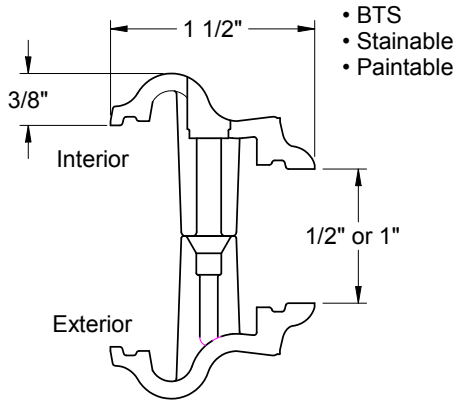

Lite Frames /
Glass Specs

2566
Wrought Iron

2551A
Wrought Iron

3151A
Wrought Iron

3151
Wrought Iron

2551
Wrought Iron

2542
Wrought Iron

2542A
Wrought Iron