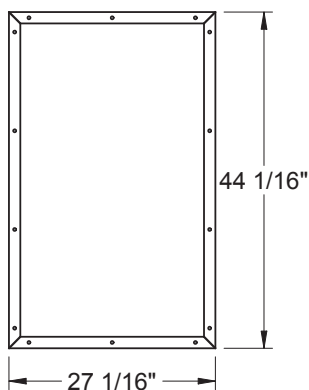

Lite Frames /
Glass Specs

2566
Wrought Iron

2551A
Wrought Iron

3151A
Wrought Iron

3151
Wrought Iron

2551
Wrought Iron

2542
Wrought Iron

2542A
Wrought Iron