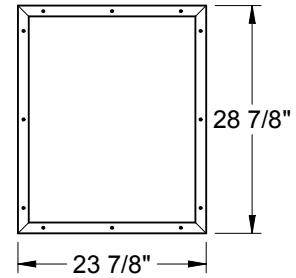

Fiber-Classic
Smooth-Star/Steel
1" Only

2227

Fiber-Classic
Smooth-Star/Steel
1/2" Only

Frame Profile

2056V

Smooth-Star/Steel

Lite Frames /
Glass Specs

Decorative Panels