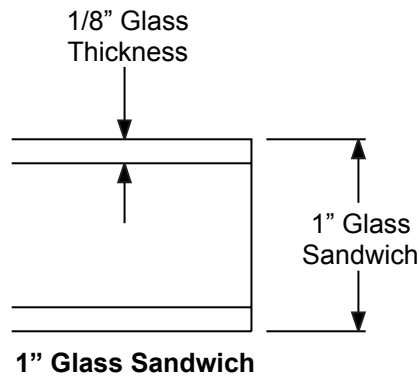

Classic Craft Framed IG's

NOTE: All Classic Craft Framed IG's are 1" thick with the exception of the following: DLCCO-1008-CE (3/4" thick)

Lite Frames /
Glass Specs

Classic Craft Flush Glazed IG's

NOTE: All Classic Craft Flush Glazed IG's are 3/4" thick with no exceptions