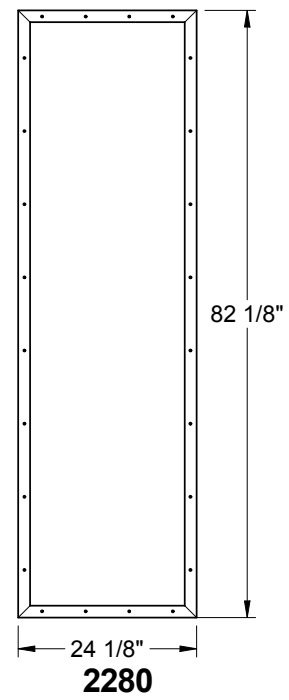

Smooth-Star/Steel
1/2" Only

Lite Frames /
Glass Specs

Lite Frames /
Glass Specs

Fiber-Classic
Smooth-Star/Steel

Fiber-Classic
Smooth-Star/Steel

Frame Profile

1664

Fiber-Classic
Smooth-Star/Steel