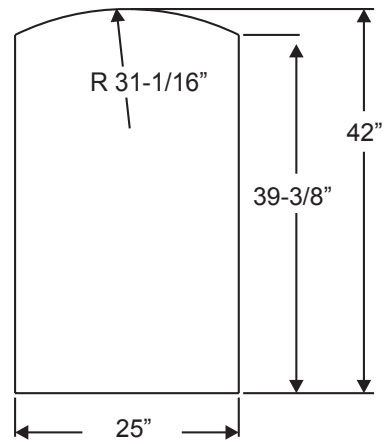

Lite Frames /
Glass Specs

Note: All Impact & Noise Reduction IG's are 1" thick with no exceptions

Classic-Craft Doorlite Glass Sizes

Lite Frames /
Glass Specs

1042

0842

2542

2542A

Fiber-Classic, Smooth-Star & Steel Doorlite Glass Sizes

Lite Frames /
Glass Specs

0806

2206

0718

1640V

2247

2056V

Lite Frames /
Glass Specs

1480

0780

2080

2280

Impact Doorlite Glass Sizes

Lite Frames /
Glass Specs

Lite Frames /
Glass Specs