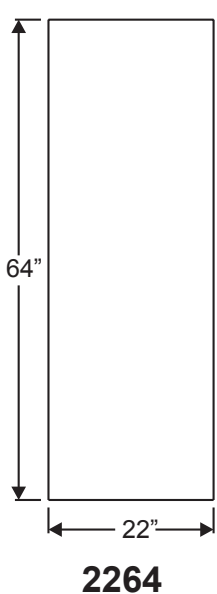

- 7-13/16 X 80
- 20 X 56
- 22 X 47
- 8 X 47
- 8 X 44
- 8 X 42
- 16 X 40
- 21 X 15

All clear and non-camed decorative framed IG's are 1/2" thick in the following glass sizes.

GBG IG's are 9/16" thick in the following glass sizes.

1051

1051A (L, R)

1042R

2535

2135

1538V

1008

Lite Frames /
Glass Specs

Fiber-Classic, Smooth-Star & Steel Doorlite Glass Sizes

Lite Frames /
Glass Specs

0806

2206

0718

1640V

2247

2056V

Lite Frames /
Glass Specs

1480

0780

2080

2280

Impact Doorlite Glass Sizes

Lite Frames /
Glass Specs

Lite Frames /
Glass Specs