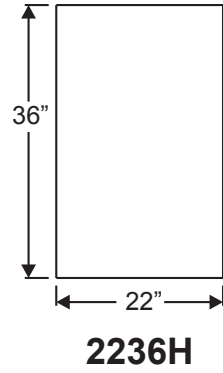

Fiber-Classic, Smooth-Star & Steel Doorlite Glass Sizes

Lite Frames /
Glass Specs

0806

2206

0718

1640V

2247

2056V

Lite Frames /
Glass Specs

1480

0780

2080

2280

Impact Doorlite Glass Sizes

Lite Frames /
Glass Specs

Lite Frames /
Glass Specs