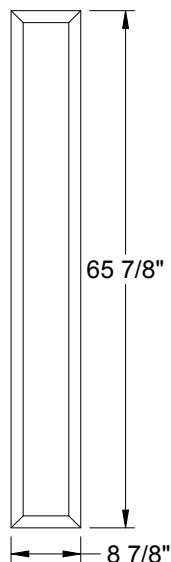

0764H
Impact