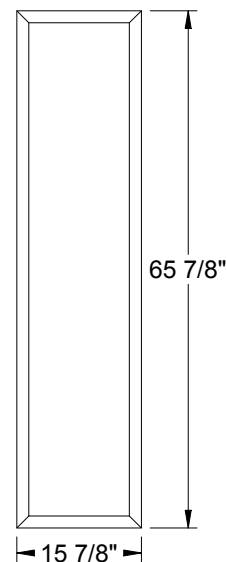

1464H
Impact

Lite Frames /
Glass Specs