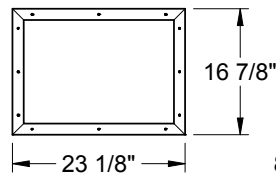

2115

Fiber-Classic
Smooth-Star/Steel