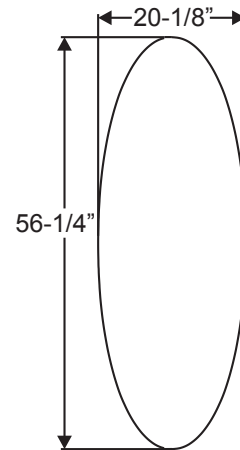

Fiber-Classic, Smooth-Star & Steel Doorlite Glass Sizes

Lite Frames /
Glass Specs

0806

2206

0718

1640V

2247

2056V

Lite Frames /
Glass Specs

1480

0780

2080

2280

Impact Doorlite Glass Sizes

Lite Frames /
Glass Specs

Lite Frames /
Glass Specs