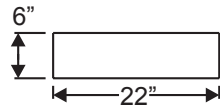

2206

Lite Frames /
Glass Specs