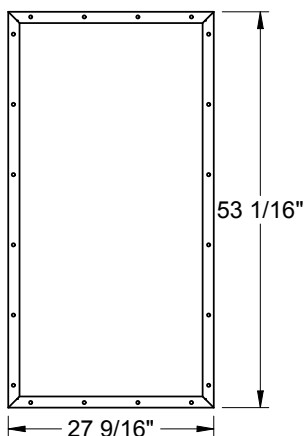

2551

Oak
Mahogany
Rustic/Canvas