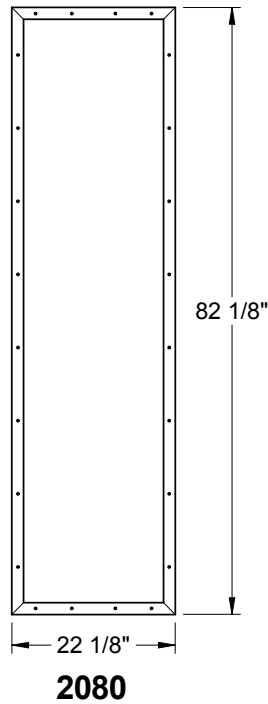

Smooth-Star/Steel
1/2" Only

Lite Frames /
Glass Specs

Lite Frames /
Glass Specs

Fiber-Classic
Smooth-Star/Steel

Fiber-Classic
Smooth-Star/Steel

Frame Profile

1664

Fiber-Classic
Smooth-Star/Steel