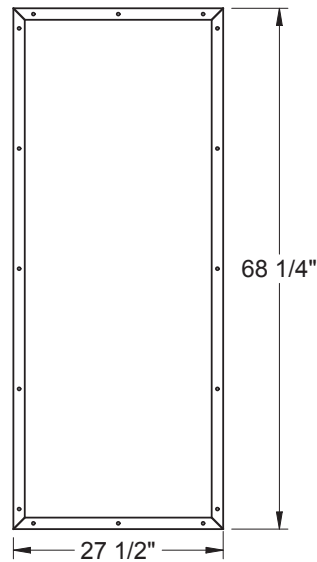

2566
Wrought Iron