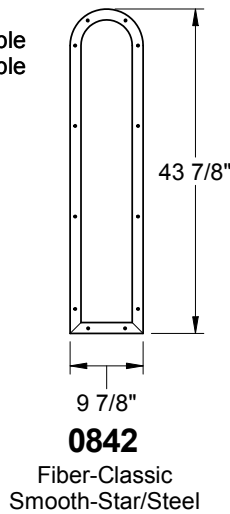

Smooth-Star/Steel
1/2" Only

Lite Frames /
Glass Specs

Lite Frames /
Glass Specs

Fiber-Classic
Smooth-Star/Steel

Fiber-Classic
Smooth-Star/Steel

Frame Profile

1664

Fiber-Classic
Smooth-Star/Steel