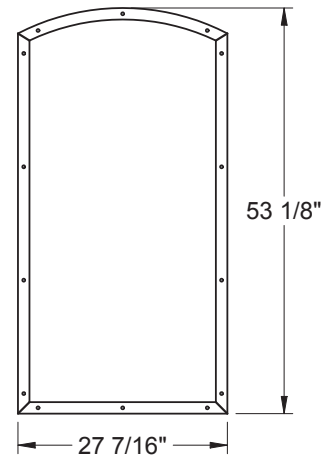

2551A
Wrought Iron