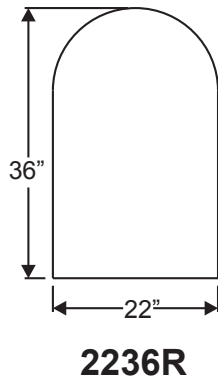

Lite Frames /
Glass Specs

Note: All Impact & Noise Reduction IG's are 1" thick with no exceptions

Classic-Craft Doorlite Glass Sizes

Lite Frames /
Glass Specs

1042

0842

2542

2542A

1051

1051A (L, R)

1042R

2535

2135

1538V

1008

Lite Frames /
Glass Specs

Fiber-Classic, Smooth-Star & Steel Doorlite Glass Sizes

Lite Frames /
Glass Specs

0806

2206

0718

1640V

2247

2056V

Lite Frames /
Glass Specs

1480

0780

2080

2280

Impact Doorlite Glass Sizes

Lite Frames /
Glass Specs

Lite Frames /
Glass Specs