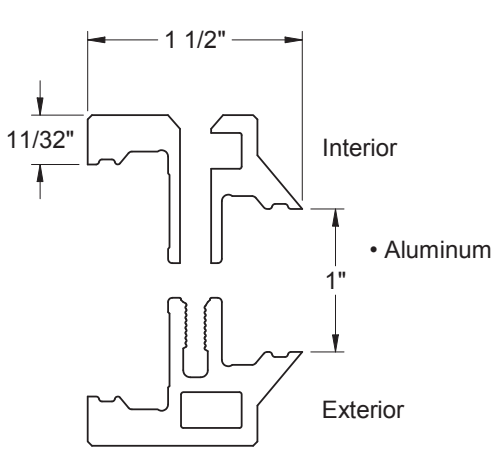

Oak
Mahogany

1538V

Oak

Decorative Raised Panels

Frame Profile

**DP300CCM
& DP300CC**

Oak/Mahogany

Frame Profile