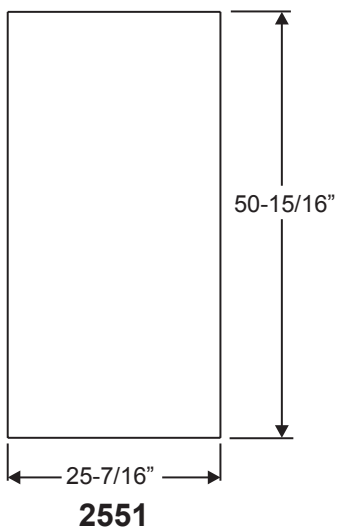

Lite Frames /
Glass Specs