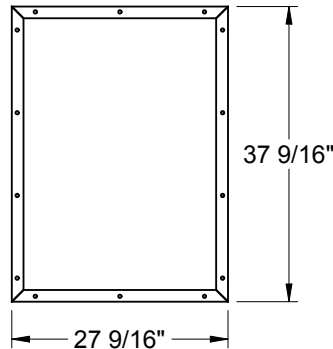

2535

Oak
Mahogany
Rustic/Canvas