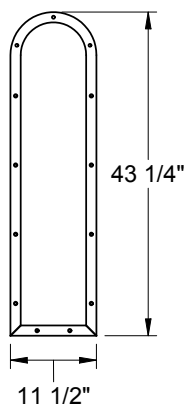

1042R

Oak
Mahogany