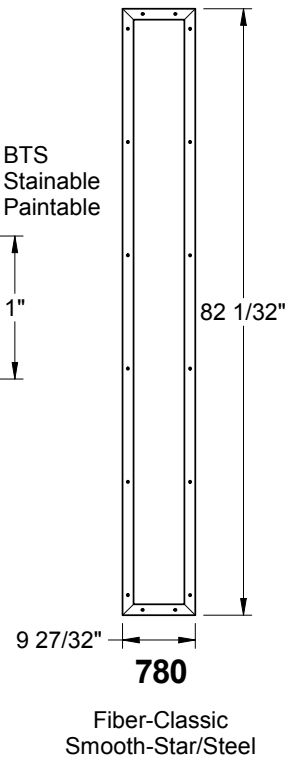

Smooth-Star/Steel
1/2" Only

Lite Frames /
Glass Specs

Lite Frames /
Glass Specs

Fiber-Classic
Smooth-Star/Steel

Fiber-Classic
Smooth-Star/Steel

Frame Profile

1664

Fiber-Classic
Smooth-Star/Steel