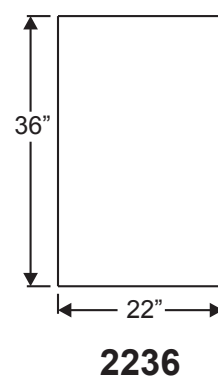

Lite Frames /
Glass Specs

Note: All Impact & Noise Reduction IG's are 1" thick with no exceptions

Classic-Craft Doorlite Glass Sizes

Lite Frames /
Glass Specs

1042

0842

2542

2542A

1051

1051A (L, R)

1042R

2535

2135

1538V

1008

Lite Frames /
Glass Specs

Fiber-Classic, Smooth-Star & Steel Doorlite Glass Sizes

Lite Frames /
Glass Specs

0806

2206

0718

1640V

2247

2056V

Lite Frames /
Glass Specs

1480

0780

2080

2280

Impact Doorlite Glass Sizes

Lite Frames /
Glass Specs

Lite Frames /
Glass Specs