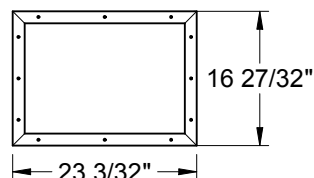

2115

Smooth-Star/Steel