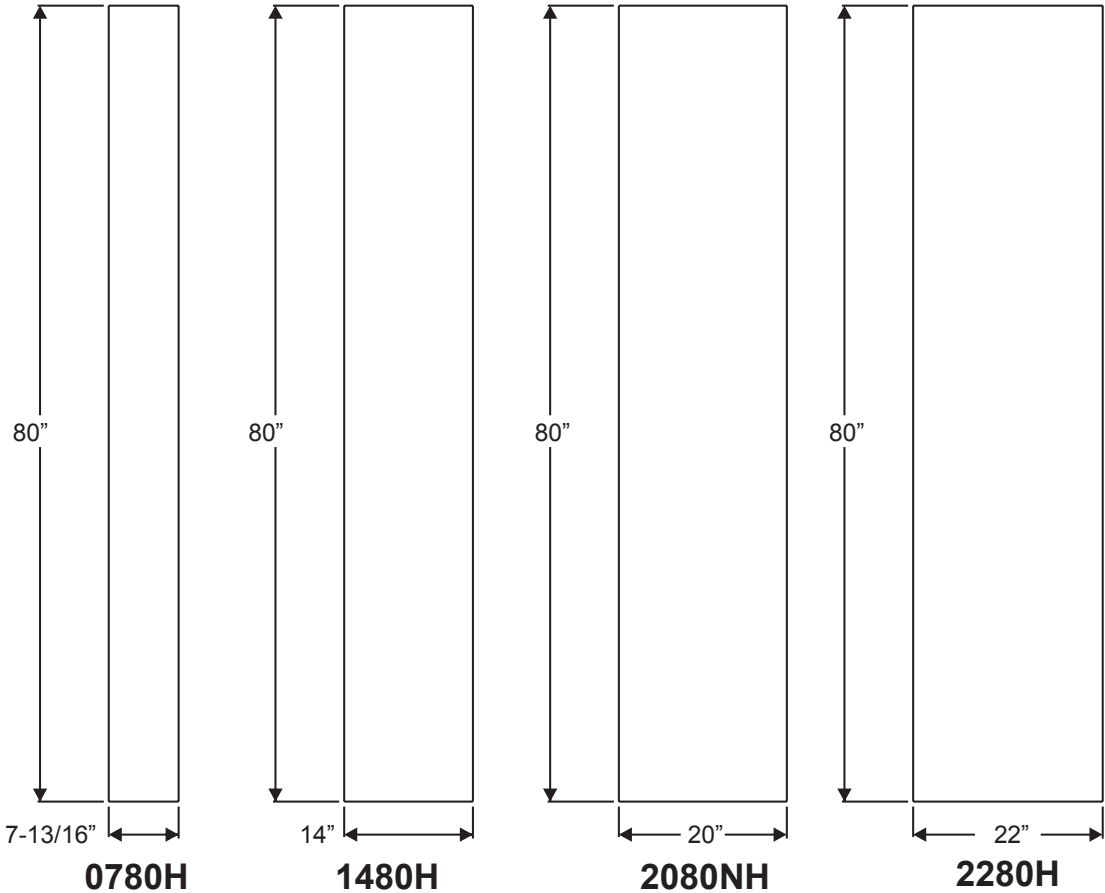

Fiber-Classic, Smooth-Star & Steel Doorlite Glass Sizes

Lite Frames /
Glass Specs

0806

2206

0718

1640V

2247

2056V

Lite Frames /
Glass Specs

1480

0780

2080

2280

Impact Doorlite Glass Sizes

Lite Frames /
Glass Specs

Lite Frames /
Glass Specs