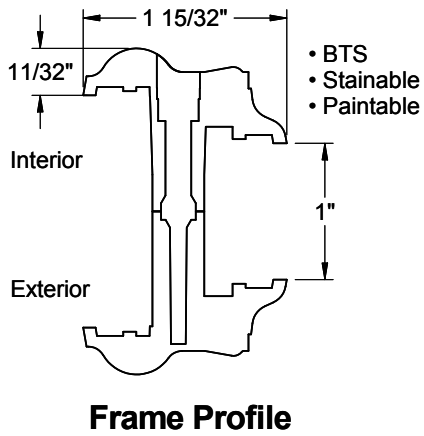

Smooth-Star/Steel
1/2" Only

Lite Frames /
Glass Specs

Lite Frames /
Glass Specs

Fiber-Classic
Smooth-Star/Steel

Fiber-Classic
Smooth-Star/Steel

Frame Profile

1664

Fiber-Classic
Smooth-Star/Steel