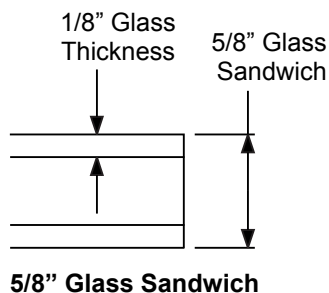

5/8" Glass Sandwich

Note: All Fiber Classic Flush Glazed IG's are 5/8" thick with no exceptions

Smooth Star & Steel Framed IG's

All camed decorative framed IG's are 1" thick.

Note: All clear, non-camed decorative, and GBG framed IG's are 1" thick in the following glass sizes.

- 7-13/16 X 80
- 20 X 56
- 22 X 47
- 8 X 47
- 8 X 44
- 8 X 42
- 16 X 40
- 21 X 15

All clear and non-camed decorative framed IG's are 1/2" thick in the following glass sizes.

GBG IG's are 9/16" thick in the following glass sizes.

- 22 X 80
- 20 X 80
- 14 X 80
- 22 X 64
- 20 X 64
- 16 X 64
- 14 X 64
- 7 X 64
- 22 X 36
- 20 X 36
- 8 X 36
- 10 X 12
- 22 X 10
- 22 X 8
- 22 X 6

Lite Frames /
Glass Specs

Smooth Star Flush Glazed IG's

Note: All Flush Glazed IG's are 5/8" thick with the exceptions of the following glass sizes: