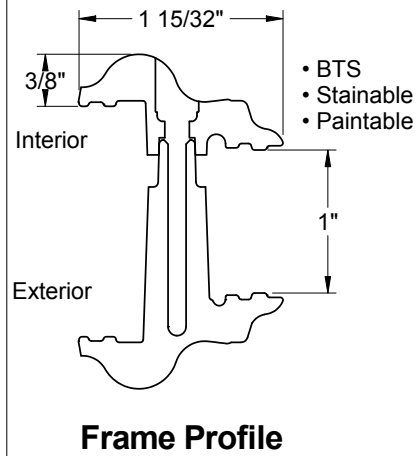

Smooth-Star/Steel
1/2" Only

Lite Frames /
Glass Specs

Lite Frames /
Glass Specs

Fiber-Classic
Smooth-Star/Steel

Fiber-Classic
Smooth-Star/Steel

Frame Profile

1664

Fiber-Classic
Smooth-Star/Steel