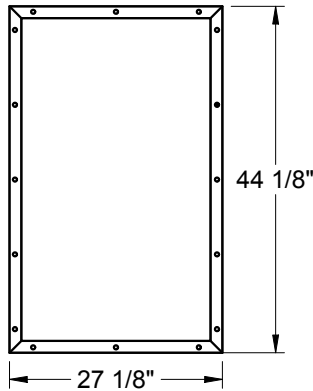

Classic-Craft Lite Frames

Continued from previous page

Lite Frames /
Glass Specs

2542

Rustic/Canvas