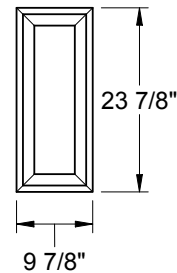

DP1024SS
Smooth-Star