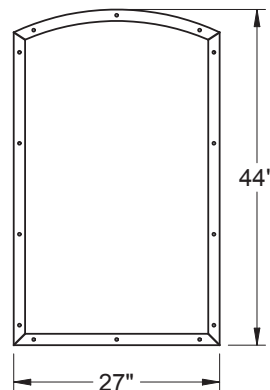

Lite Frames /
Glass Specs

2566
Wrought Iron

2551A
Wrought Iron

3151A
Wrought Iron

3151
Wrought Iron

2551
Wrought Iron

2542
Wrought Iron

2542A
Wrought Iron