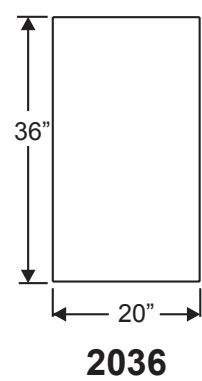

- 7-13/16 X 80
- 20 X 56
- 22 X 47
- 8 X 47
- 8 X 44
- 8 X 42
- 16 X 40
- 21 X 15

All clear and non-camed decorative framed IG's are 1/2" thick in the following glass sizes.

GBG IG's are 9/16" thick in the following glass sizes.

Lite Frames /
Glass Specs

Note: All Impact & Noise Reduction IG's are 1" thick with no exceptions

Classic-Craft Doorlite Glass Sizes

Lite Frames /
Glass Specs

1042

0842

2542

2542A

Fiber-Classic, Smooth-Star & Steel Doorlite Glass Sizes

Lite Frames /
Glass Specs

0806

2206

0718

1640V

2247

2056V

Lite Frames /
Glass Specs

1480

0780

2080

2280

Impact Doorlite Glass Sizes

Lite Frames /
Glass Specs

Lite Frames /
Glass Specs