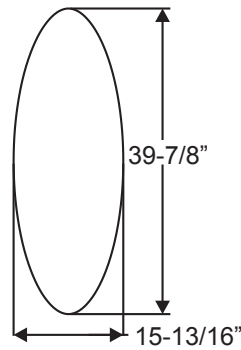

Fiber-Classic, Smooth-Star & Steel Doorlite Glass Sizes

Lite Frames /
Glass Specs

0806

2206

0718

1640V

2247

2056V

Lite Frames /
Glass Specs

1480

0780

2080

2280

Impact Doorlite Glass Sizes

Lite Frames /
Glass Specs

Lite Frames /
Glass Specs