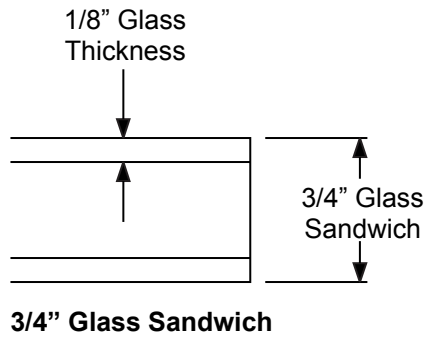

Classic Craft Framed IG's

NOTE: All Classic Craft Framed IG's are 1" thick with the exception of the following: DLCCO-1008-CE (3/4" thick)

Lite Frames /
Glass Specs

Classic Craft Flush Glazed IG's

NOTE: All Classic Craft Flush Glazed IG's are 3/4" thick with no exceptions