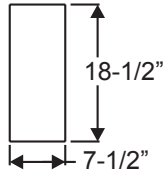

Fiber-Classic, Smooth-Star & Steel Doorlite Glass Sizes

Lite Frames /
Glass Specs

0806

2206

0718

1640V

2247

2056V

Lite Frames /
Glass Specs

1480

0780

2080

2280

Impact Doorlite Glass Sizes

Lite Frames /
Glass Specs

Lite Frames /
Glass Specs