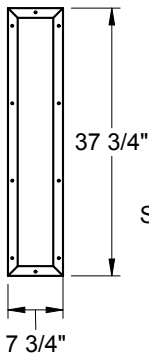

636

Smooth-Star/Steel