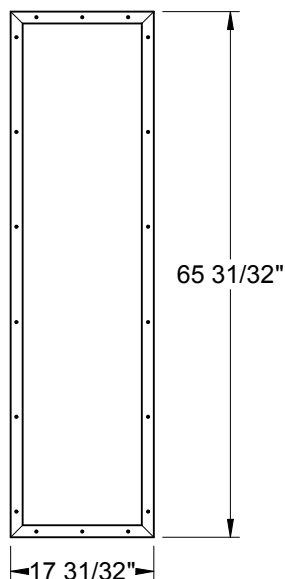

Smooth-Star/Steel
1/2" Only

Lite Frames /
Glass Specs

Lite Frames /
Glass Specs

Fiber-Classic
Smooth-Star/Steel

Fiber-Classic
Smooth-Star/Steel

Frame Profile

1664

Fiber-Classic
Smooth-Star/Steel