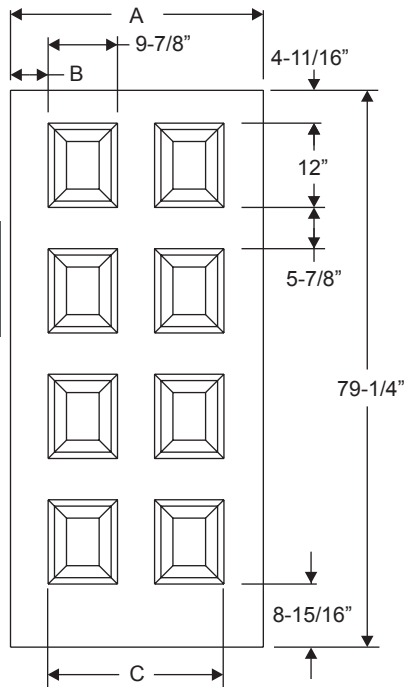

Designline 8 Panel Flush

Fiber-Classic/
Smooth-Star/
Steel Panel
Dimensions

Available in:
Fiber-Classic Oak

Width	A	B	C
2/6	30"	4-3/16"	21-21/32"
2/8	32"	5-3/16"	21-21/32"
2/10	34"	4-3/8"	25-9/32"
3/0	36"	5-3/8"	25-9/32"

This section intentionally left blank.