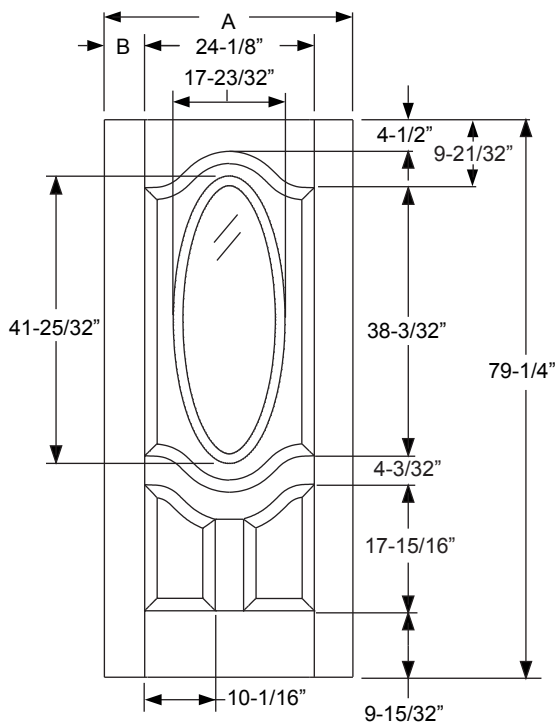

Notes:

For Optional Grille Locations, See Arch 1.
Impact Options Available.

Available in:

Fiber-Classic Oak
Fiber-Classic Mahogany
Smooth Star

Fiber-Classic/
Smooth-Star/
Steel Panel
Dimensions

Width	Glass	A	B	C	D	E
2/6	2064	30"	21-29/32"	4-1/16"	21"	4-1/2"
2/8N	2064	32"	21-29/32"	5-1/16"	21"	5-1/2"
2/8	2264	32"	23-7/8"	4-1/16"	23-1/8"	4-7/16"
2/10	2264	34"	23-7/8"	5-1/16"	23-1/8"	5-7/16"
3/0	2264	36"	23-7/8"	6-1/16"	23-1/8"	6-7/16"

*Only available in 6/6.

Smooth-Star				
Width	Glass	A	B	C
2/0	1464	24"	4-1/4"	15-1/2"
2/6	2064	30"	4-3/8"	21-7/32"
2/8	2064	32"	5-3/8"	21-7/32"
2/10	2564	34"	4-3/32"	25-11/32"
3/0	2564	36"	5-3/32"	25-11/32"

3/4 Scroll Sidelite 1 Panel Flush

Daylight Opening:
0844S 7-1/8" x 43-3/8" (289 sq.in.)

Note:
For Optional Grille Locations,
See Arch 1.

Available in:
Profiles

Width	Glass	A	B	C
12"	0844S	11-15/16"	1-1/32"	1"
14"	0844S	13-15/16"	2-1/32"	2"

Fiber-Classic/
Smooth-Star/
Steel Panel
Dimensions

3/4 Deluxe Oval Lite 2 Panel

Daylight Opening:
1640V 14-23/32" x 38-25/32" (442 sq.in.)

Available in:
Fiber-Classic Oak
Fiber-Classic Mahogany
Smooth-Star