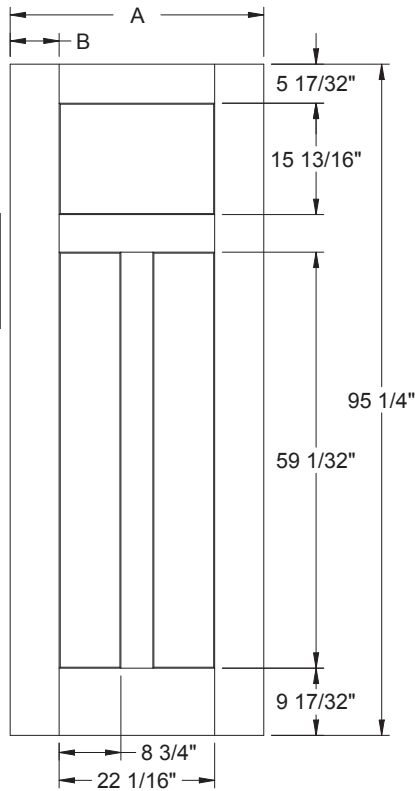

Fiber-Classic/
Smooth-Star/
Steel Panel
Dimensions

8' 2 Panel Craftsman Shaker

Available in:
Smooth-Star

Width	A	B
2/8	32"	4-31/32"
2/10	34"	5-31/32"
3/0	36"	6-31/32"