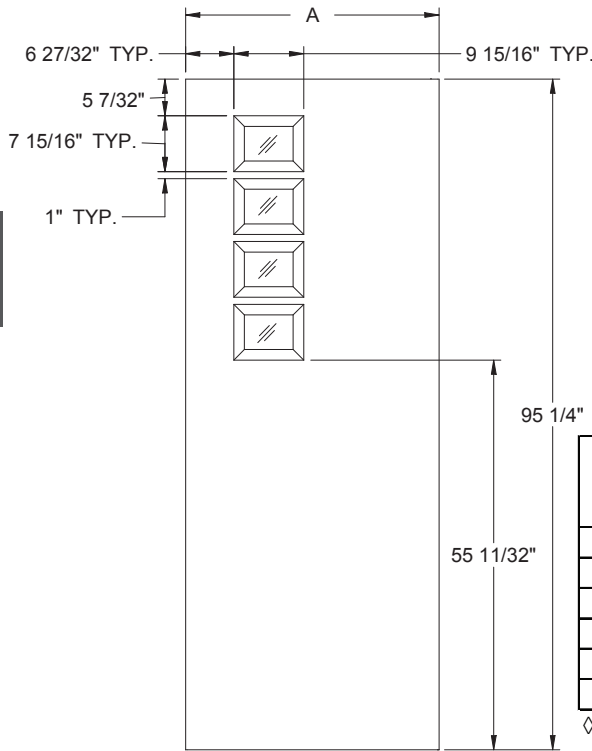

8/0 Pulse

8' Echo 4-Lite Top Offset Cluster

Fiber-Classic/
Smooth-Star/
Steel Panel
Dimensions

Daylight Opening:
0806 6-15/16" x 4-15/16" (34 sq.in. per lite)
(136 sq.in. total)

Available in:
Fiber-Classic Oak
Fiber-Classic Mahogany
Smooth-Star
Traditions

Also available
offset right.

Fiber-Classic Oak, Fiber-Classic Mahogany, and Smooth-Star		
Width	Glass	A
2/6	0806	30"
2/8	0806	32"
2/10	0806	34"
3/0	0806	36"
3/6◇	0806	42"

◇Only available in Smooth-Star.

Traditions		
Width	Glass	A
2/6	0806	29-31/32"
2/8	0806	31-31/32"
2/10	0806	33-31/32"
3/0	0806	35-31/32"