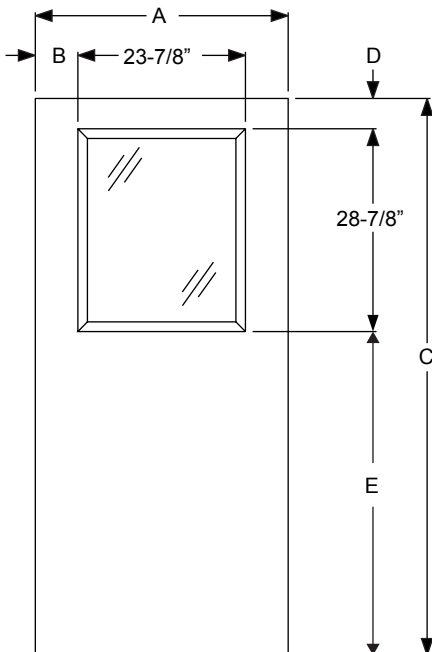

1/3 Lite Flush

Daylight Opening:

2227	21-1/8" x 26-1/8"	(552 sq.in.)

Available in:

Fiber-Classic Oak
Fiber-Classic Mahogany
Smooth-Star
Profiles
Traditions

Fiber-Classic Oak, Fiber-Classic Mahogany, and Smooth-Star			
Width	Glass	A	B
2/6□	2227	32"	3-1/16"
2/8	2227	32"	4-1/16"
2/10	2227	34"	5-1/16"
3/0	2227	36"	6-1/16"

Profiles and Traditions			
Width	Glass	A	B
2/6	2227	29-31/32"	3-1/16"
2/8	2227	31-31/32"	4-1/16"
2/10	2227	33-31/32"	5-1/16"
3/0	2227	35-31/32"	6-1/16"

□ Not available in 7/0 Smooth-Star.

All Door Collections			
Height	C	D	E
6/6◇	76-23/32"	4-5/32"	43-11/16"
6/8	79-1/4"	4-5/32"	46-7/32"
7/0*	83-1/4"	7-1/32"	47-11/32"

*Not available in Traditions

◇ Only available in 2/10 Traditions.