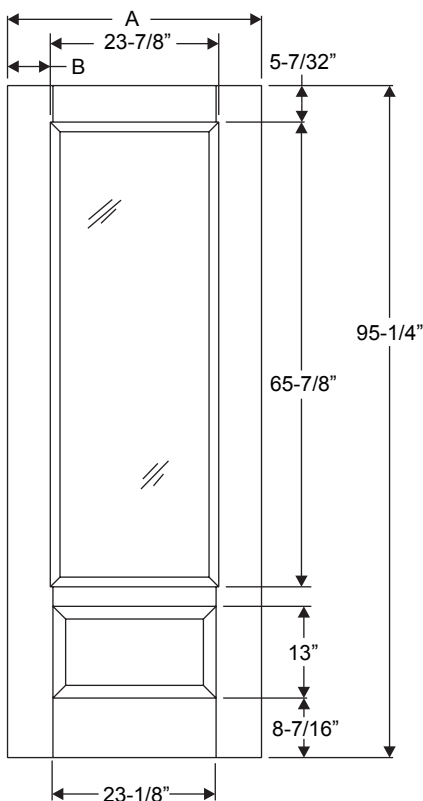

8' 3/4 Lite 1 Panel

Daylight Opening:
2264 20-15/16" x 62-15/16" (1317 sq.in.)
2264 Impact 20-13/16" x 62-13/16" (1307 sq.in.)

Notes:
For Optional Grille Locations, See Arch 1.
Impact Options Available.

Available in:
Fiber-Classic Oak
Smooth-Star

Fiber-Classic/
Smooth-Star/
Steel Panel
Dimensions

Width	Glass	A	B
2/8	2264	32"	4-1/16"
2/10	2264	34"	5-1/16"
3/0	2264	36"	6-1/16"