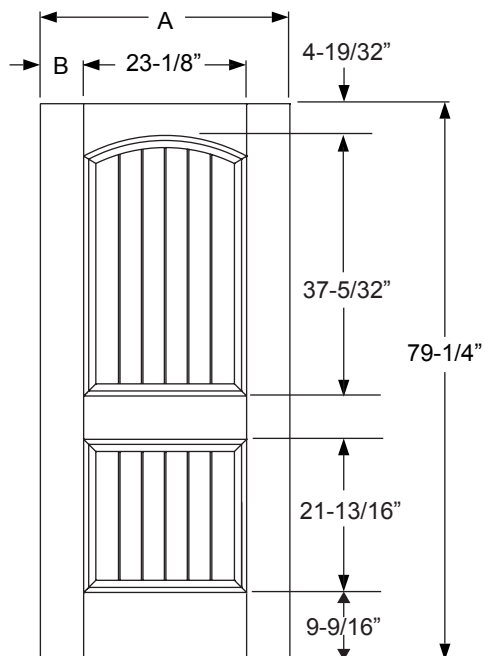

2 Panel Plank Soft Arch

Note:
Impact Options Available.

Available in:
Fiber-Classic Mahogany
Smooth-Star

Width	A	B
2/8	32"	4-7/16"
2/10	34"	5-7/16"
3/0	36"	6-7/16"