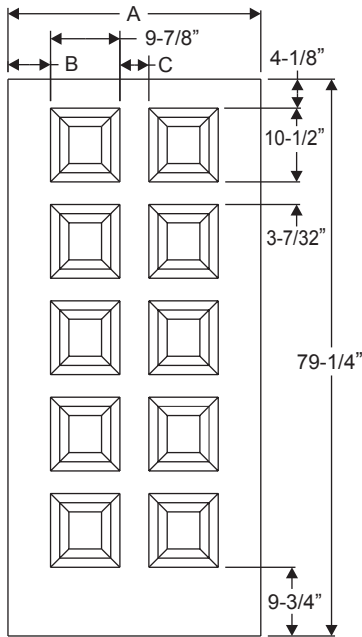

Raised 10 Panel Flush

Available in:
Smooth Star

Width	A	B	C
2/6	30"	3-31/32"	2-5/16"
2/8	32"	4-1/16"	4-1/8"
2/10	34"	5-1/16"	4-1/8"
3/0	36"	6-1/16"	4-1/8"

Fiber-Classic/
Smooth-Star/
Steel Panel
Dimensions