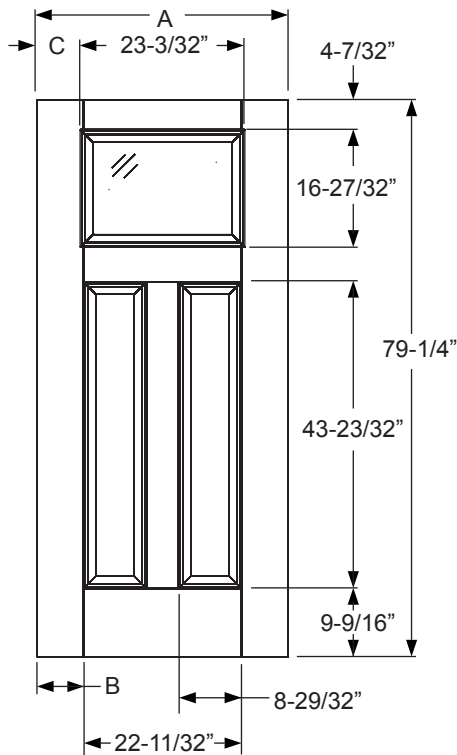

Craftsman Lite 2 Panel

Daylight Opening:
2115 20-3/32" x 13-27/32" (278 sq.in.)

Notes:
For Optional Grille Locations, See Arch 1.
Impact Options Available.

Available in:
Fiber-Classic Mahogany
Smooth-Star

Width	Glass	A	B	C
2/8	2115	32"	4-27/32"	4-15/32"
2/10	2115	34"	5-27/32"	5-15/32"
3/0	2115	36"	6-27/32"	6-15/32"