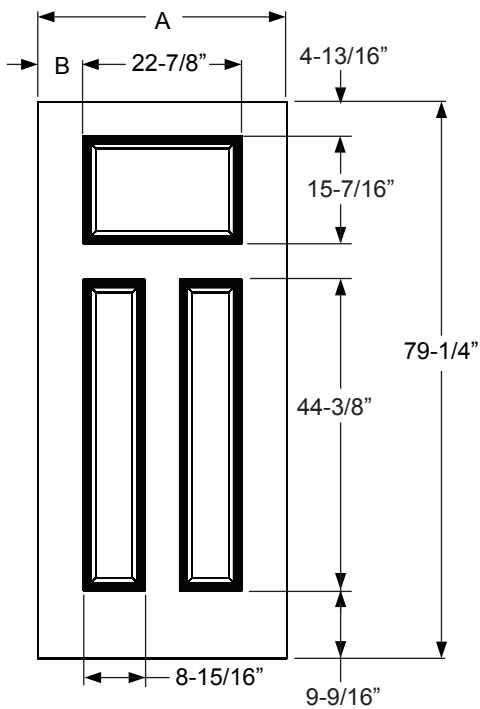

2 Panel Craftsman Flush

Available in:
Profiles

Width	A	B
2/8	31-31/32"	4-9/16"
2/10	33-31/32"	5-9/16"
3/0	35-31/32"	6-9/16"

Fiber-Classic/
Smooth-Star/
Steel Panel
Dimensions