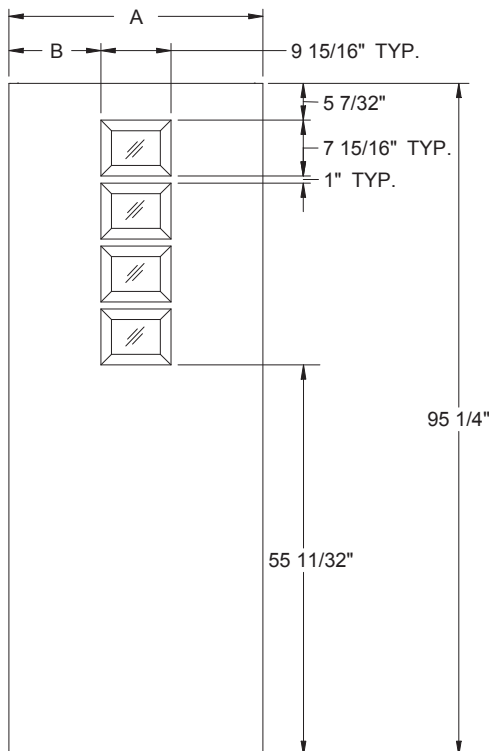

8' Echo 4-Lite Top Center Cluster

Daylight Opening:
0806 6-15/16" x 4-15/16" (34 sq.in. per lite)
(136 sq.in. total)

Available in:
Fiber-Classic Oak
Fiber-Classic Mahogany
Smooth-Star
Traditions

Fiber-Classic Oak, Fiber-Classic Mahogany, and Smooth-Star			
Width	Glass	A	B
2/6	0806	30"	10-1/32"
2/8	0806	32"	11-1/32"
2/10	0806	34"	12-1/32"
3/0	0806	36"	13-1/32"
3/6◇	0806	42"	16-1/32"

Traditions			
Width	Glass	A	B
2/6	0806	29-31/32"	10-1/32"
2/8	0806	31-31/32"	11-1/32"
2/10	0806	33-31/32"	12-1/32"
3/0	0806	35-31/32"	13-1/32"

◇Only available in Smooth-Star.