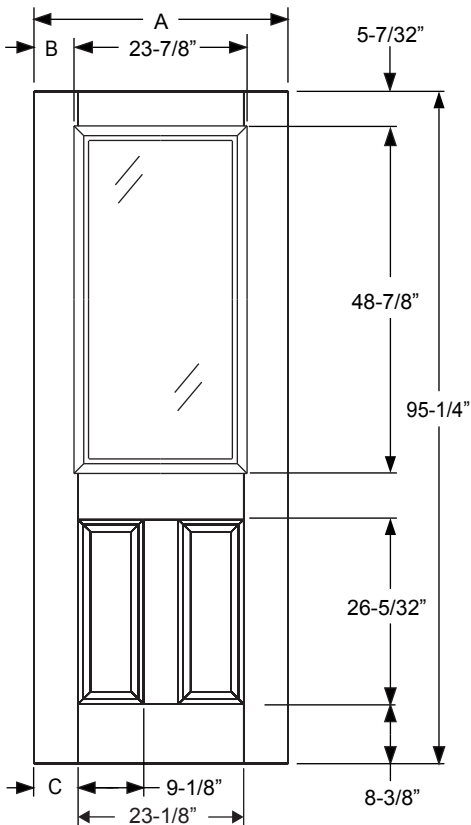

8' Half Lite 2 Panel

Daylight Opening:

2247	21-1/8" x 46-1/8"	(975 sq.in.)
2247 Impact	20-13/16" x 45-13/16"	(954 sq.in.)

Notes:

For Optional Grille Locations, See Arch 1.
Impact Options Available.

Available in:
Fiber-Classic Oak
Fiber-Classic Mahogany
Smooth-Star

Width	Glass	A	B	C
2/8	2247	32"	4-1/16"	4-7/16"
2/10	2247	34"	5-1/16"	5-7/16"
3/0	2247	36"	6-1/16"	6-7/16"