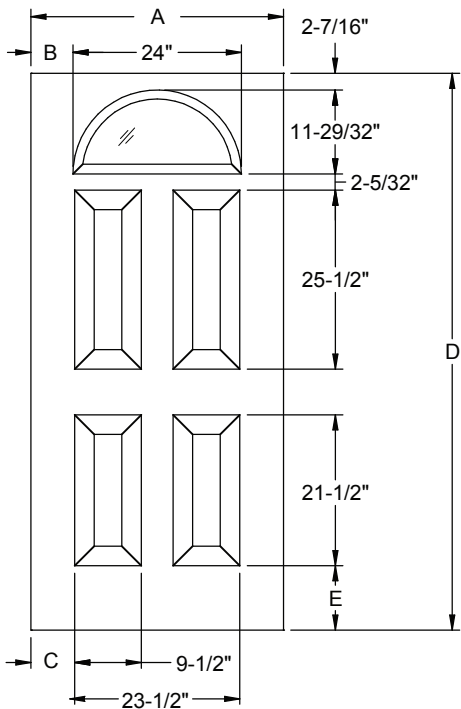

Fan Lite 4 Panel

Daylight Opening:
2210R 8-29/32" x 20-3/4" (140 sq.in.)

Note:
For Optional Grille Locations, See Arch 1.

Available in:
Fiber-Classic Oak
Smooth-Star

Fiber-Classic/
Smooth-Star/
Steel Panel
Dimensions

Fiber-Classic Oak and Smooth-Star (Cutout)								
Width	Glass	A	B	C	D	E	F	G
2/6*	2210R	30"	3"	3-7/16"	2-7/16"	2-11/32"	25"	9-1/8"
2/8	2210R	32"	4"	4-7/16"	2-7/16"	2-11/32"	25"	9-1/8"
2/10	2210R	34"	5"	5-7/16"	2-7/16"	2-11/32"	25"	9-1/8"
3/0	2210R	36"	6"	6-7/16"	2-7/16"	2-11/32"	25"	9-1/8"

*Only available in Fiber-Classic Oak.

Smooth-Star (Molded Open)								
Width	Glass	A	B	C	D	E	F	G
2/8	2210R	32"	4"	4-7/16"	4-7/32"	4-1/4"	21-5/16"	9-1/2"
2/10	2210R	34"	5"	5-7/16"	4-7/32"	4-1/4"	21-5/16"	9-1/2"
3/0	2210R	36"	6"	6-7/16"	4-7/32"	4-1/4"	21-5/16"	9-1/2"