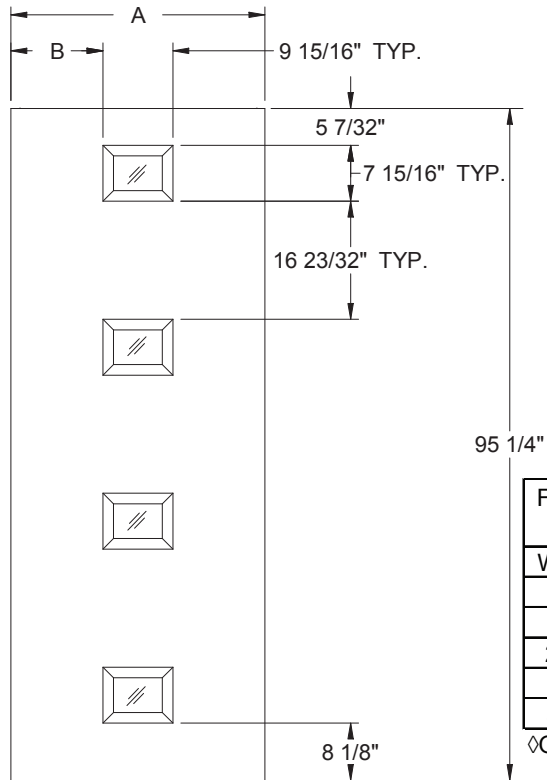

8/0 Pulse

8' Echo 4-Lite Centered

Fiber-Classic/
Smooth-Star/
Steel Panel
Dimensions

Daylight Opening:

0806 6-15/16" x 4-15/16" (34 sq.in. per lite)
(136 sq.in. total)

Available in:
Fiber-Classic Oak
Fiber-Classic Mahogany
Smooth-Star
Traditions

Fiber-Classic Oak, Fiber-Classic Mahogany, and Smooth-Star			
Width	Glass	A	B
2/6	0806	30"	10-1/32"
2/8	0806	32"	11-1/32"
2/10	0806	34"	12-1/32"
3/0	0806	36"	13-1/32"
3/6◇	0806	42"	16-1/32"

Traditions			
Width	Glass	A	B
2/6	0806	29-31/32"	10-1/32"
2/8	0806	31-31/32"	11-1/32"
2/10	0806	33-31/32"	12-1/32"
3/0	0806	35-31/32"	13-1/32"

◇Only available in Smooth-Star.