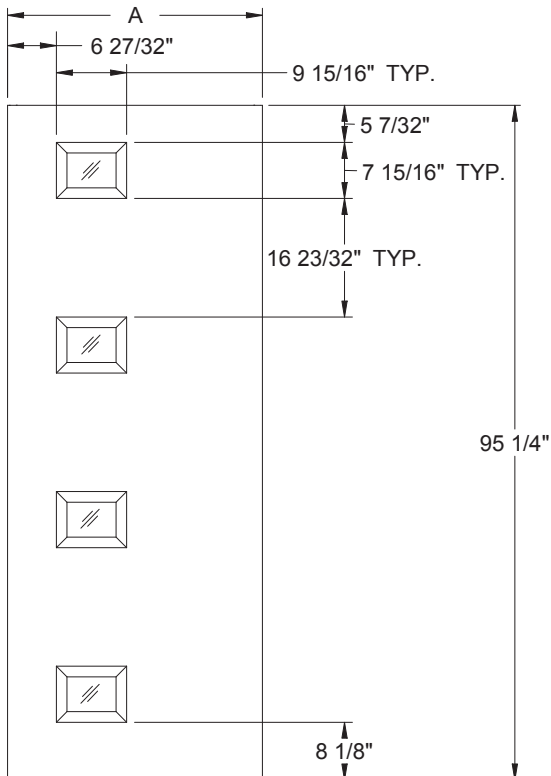

8' Echo 4-Lite Offset

Daylight Opening:

0806 6-15/16" x 4-15/16" (34 sq.in. per lite)
(136 sq.in. total)

Available in:
Fiber-Classic Oak
Fiber-Classic Mahogany
Smooth-Star
Traditions

Fiber-Classic Oak, Fiber-Classic Mahogany, and Smooth-Star		
Width	Glass	A
2/6	0806	30"
2/8	0806	32"
2/10	0806	34"
3/0	0806	36"
3/6◇	0806	42"

Traditions		
Width	Glass	A
2/6	0806	29-31/32"
2/8	0806	31-31/32"
2/10	0806	33-31/32"
3/0	0806	35-31/32"

◇Only available in Smooth-Star.