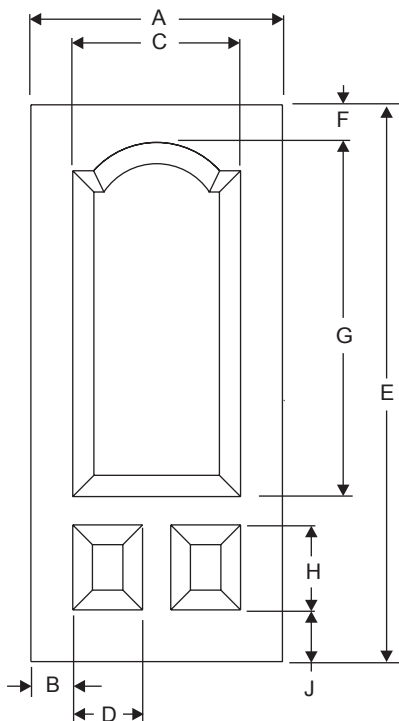

3 Panel Scroll

Note:
Impact Options Available.

Available in:
Fiber-Classic Oak
Fiber-Classic Mahogany
Smooth-Star

Fiber-Classic/
Smooth-Star/
Steel Panel
Dimensions

Width	A	B
2/8	32"	3-15/16"
2/10	34"	4-15/16"
3/0	36"	5-15/16"