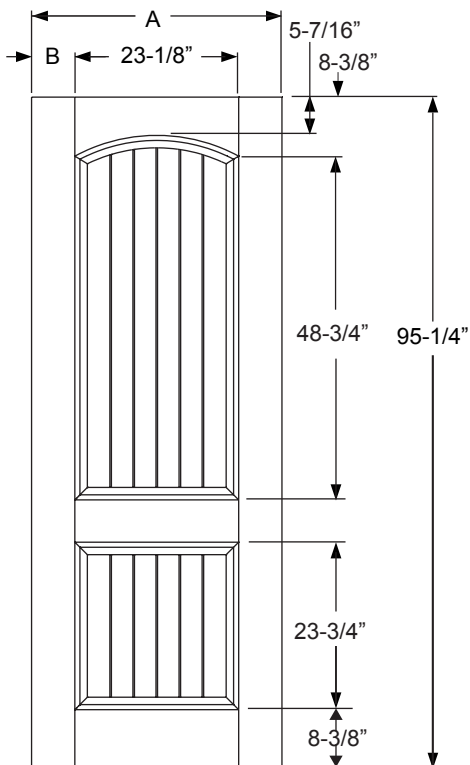

Available in:
Smooth-Star

Width	A	B
2/8	32"	4-27/32"
2/10	34"	5-27/32"
3/0	36"	6-27/32"

Fiber-Classic/
Smooth-Star/
Steel Panel
Dimensions

8' 2 Panel Craftsman Shaker

Available in:
Smooth-Star

Width	A	B
2/8	32"	4-31/32"
2/10	34"	5-31/32"
3/0	36"	6-31/32"