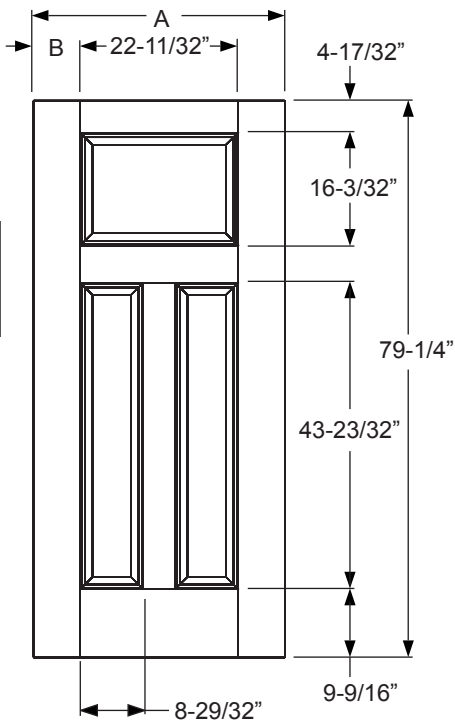

2 Panel Craftsman

Note:
Impact Options Available.

Available in:
Fiber-Classic Mahogany
Smooth-Star

Width	A	B
2/8	32"	4-27/32"
2/10	34"	5-27/32"
3/0	36"	6-27/32"