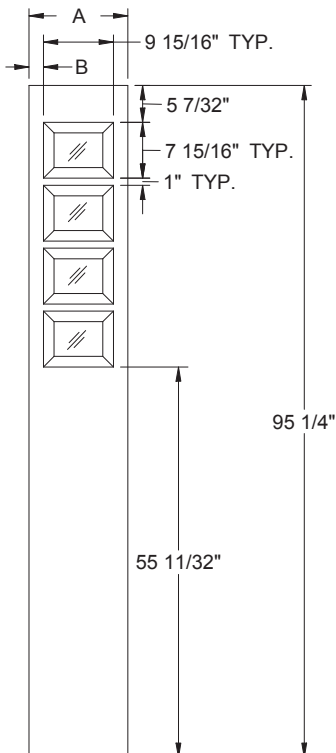

8' Echo 4-Lite Sidelite Top Cluster

Daylight Opening:
0806 6-15/16" x 4-15/16" (34 sq.in. per lite)
(136 sq.in. total)

Available in:
Fiber-Classic Oak
Fiber-Classic Mahogany
Smooth-Star
Traditions

Width	Glass	A	B
12"	0806	11-15/16"	1"
14"	0806	13-15/16"	2"