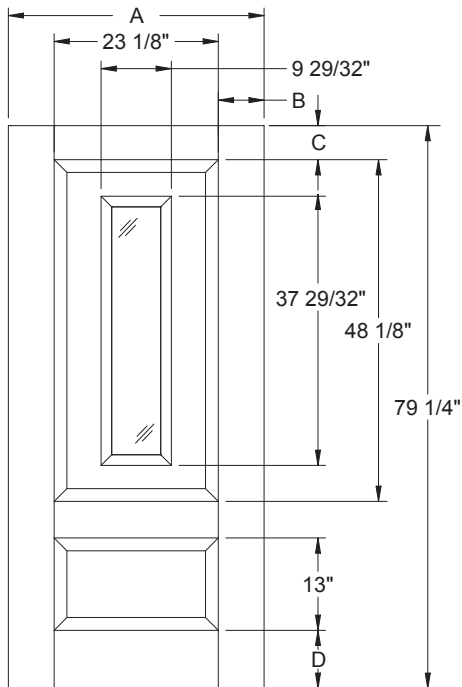

Center Lite 2 Panel 3/4 Top

Daylight Opening:

0836	6-29/32" x 34-29/32"	(241 sq.in.)
0836 Impact	6-13/16" x 34-13/16"	(237 sq.in.)

Notes:

For Optional Grille Locations, See Arch 1.
Impact Options Available.

Available in:

Fiber-Classic Oak
Smooth-Star

Fiber-Classic/
Smooth-Star/
Steel Panel
Dimensions

Width	Glass	A	B
2/8	0836	32"	4-7/16"
2/10	0836	34"	5-7/16"
3/0	0836	36"	6-7/16"

Door Collection	C	D
Fiber-Classic Oak	4-17/32"	8-7/16"
Smooth-Star	4-9/16"	9-9/16"