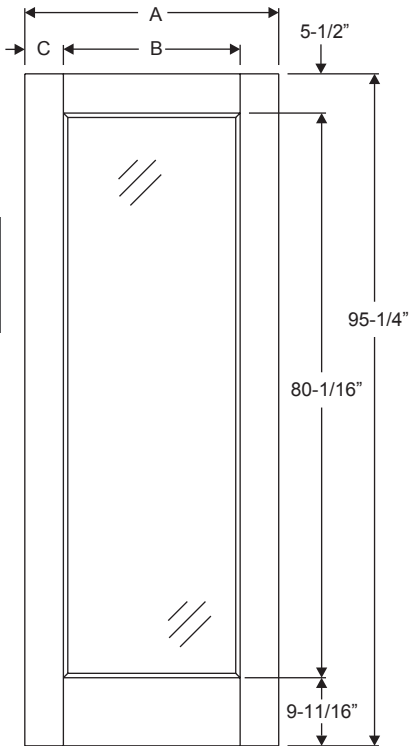

8' Full Lite Flush-Glazed

Fiber-Classic/
Smooth-Star/
Steel Panel
Dimensions

Daylight Opening:

1480	14-1/4" x 78-13/16"	(1123 sq.in.)
2180	19-13/16" x 78-13/16"	(1561 sq.in.)
2580	23-13/16" x 78-13/16"	(1877 sq.in.)

Note:

For Optional Grille Locations, See Arch 1.

Available in:

Fiber-Classic Oak
Smooth-Star

Width	Glass	A	B	C
2/0	1480	24"	15-1/2"	4-1/4"
2/6	2180	30"	21-1/16"	4-15/32"
2/8	2180	32"	21-1/16"	5-15/32"
2/10	2580	34"	25-1/16"	4-15/32"
3/0	2580	36"	25-1/16"	5-15/32"