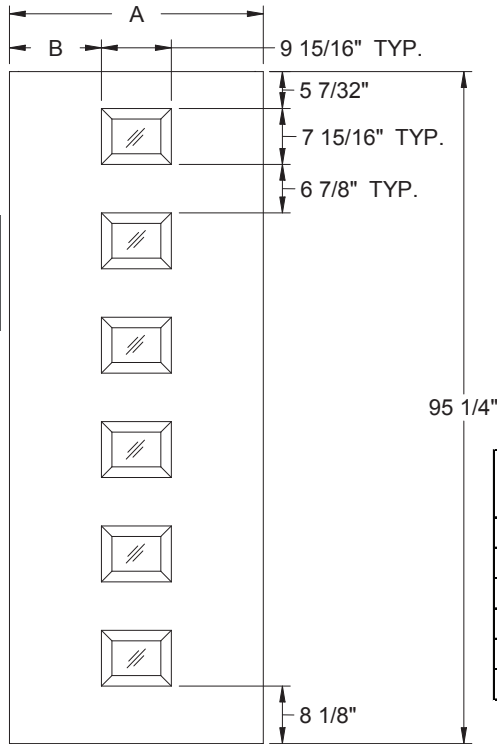

8/0 Pulse

8' Echo 6-Lite Centered

Fiber-Classic/
Smooth-Star/
Steel Panel
Dimensions

Daylight Opening:

0806   6-15/16" x 4-15/16"   (34 sq.in. per lite)
(204 sq.in. total)

Available in:
Fiber-Classic Oak
Fiber-Classic Mahogany
Smooth-Star
Traditions

Fiber-Classic Oak, Fiber-Classic Mahogany, and Smooth-Star			
Width	Glass	A	B
2/6	0806	30"	10-1/32"
2/8	0806	32"	11-1/32"
2/10	0806	34"	12-1/32"
3/0	0806	36"	13-1/32"
3/6◇	0806	42"	16-1/32"

◇Only available in Smooth-Star.

Traditions			
Width	Glass	A	B
2/6	0806	29-31/32"	10-1/32"
2/8	0806	31-31/32"	11-1/32"
2/10	0806	33-31/32"	12-1/32"
3/0	0806	35-31/32"	13-1/32"