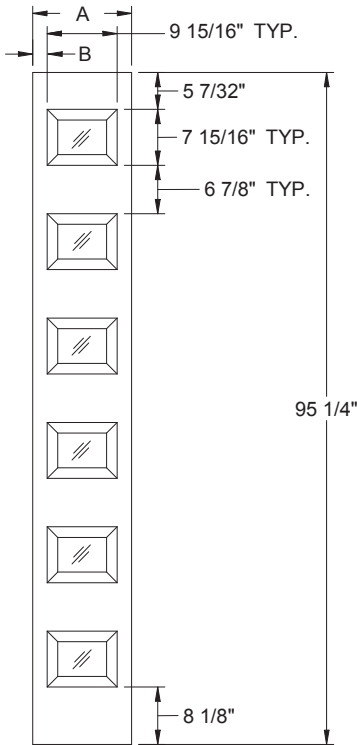

8' Echo 6-Lite Sidelite

Daylight Opening:
0806 6-15/16" x 4-15/16" (34 sq.in. per lite)
(204 sq.in. total)

Available in:
Fiber-Classic Oak
Fiber-Classic Mahogany
Smooth-Star
Traditions

Fiber-Classic/
Smooth-Star/
Steel Panel
Dimensions

Width	Glass	A	B
12"	0806	11-15/16"	1"
14"	0806	13-15/16"	2"