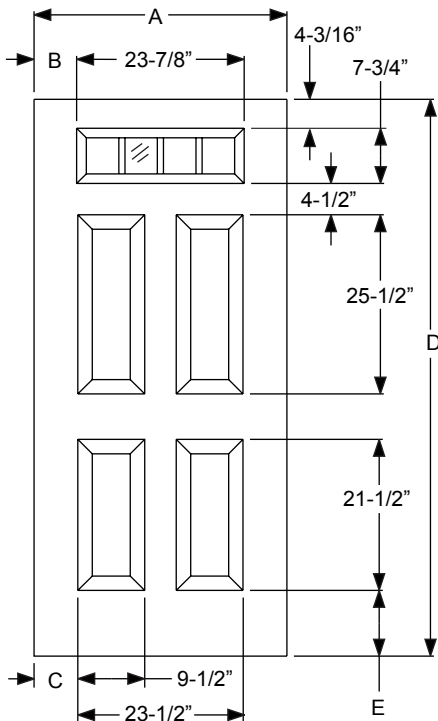

*Only available in Profiles.

Fiber-Classic/
Smooth-Star/
Steel Panel
Dimensions

4 Lite 4 Panel

Daylight Opening:
2206 21-1/8" x 5" (93 sq.in.)

Available in:
Smooth-Star

Width	Glass	A	B	C
2/8	2206	32"	4-1/16"	4-7/16"
2/10	2206	34"	5-1/16"	5-7/16"
3/0	2206	36"	6-1/16"	6-7/16"