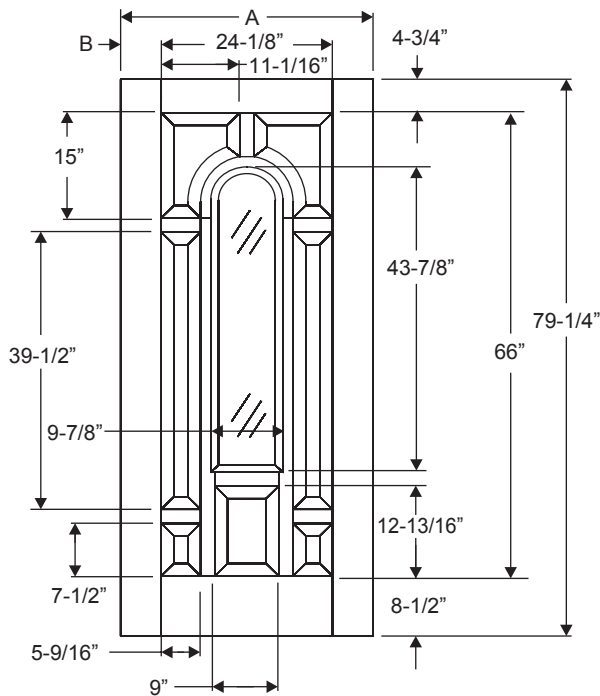

Center Arch Lite 7 Panel

Daylight Opening:
0842R 6-15/16" x 40-15/16" (279 sq.in.)

Available in:
Fiber-Classic Oak
Fiber-Classic Mahogany
Smooth-Star

Width	Glass	A	B
2/8	0842R	32"	3-15/16"
2/10	0842R	34"	4-15/16"
3/0	0842R	36"	5-15/16"