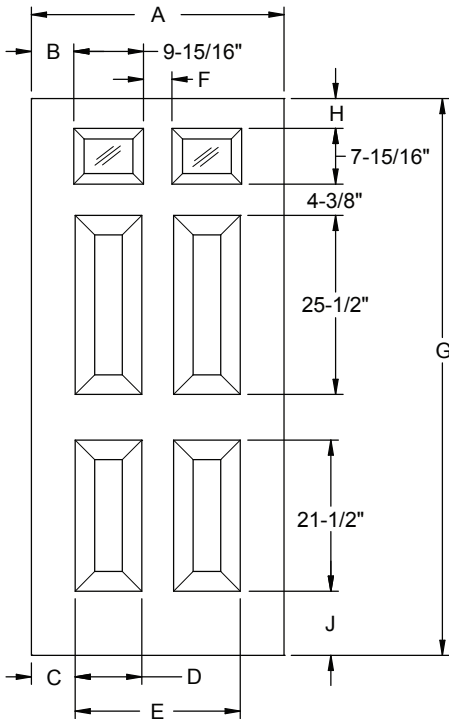

2 Lite 4 Panel Flush

Daylight Opening:

0806	6-15/16" x 4-15/16"	(34 sq.in. per lite) (68 sq.in. total)

Note:
Impact Options Available.

Available in:
Profiles
Traditions

Width	Glass	A	B	C	D	E	F
2/6N*	0806	29-31/32"	3-21/32"	4-17/32"	8-7/32"	20-7/8"	4-1/32"
2/8	0806	31-31/32"	4"	4-1/4"	9-1/2"	23-1/2"	4-1/16"
2/10	0806	33-31/32"	5"	5-1/4"	9-1/2"	23-1/2"	4-1/16"
3/0	0806	35-31/32"	6"	6-1/4"	9-1/2"	23-1/2"	4-1/16"

*Only available in Traditions.

Height	G	H	J
6/8	79-1/4"	4-5/32"	9-5/16"
7/0◇	83-1/4"	7"	13-5/16"

◇Only available in Profiles.