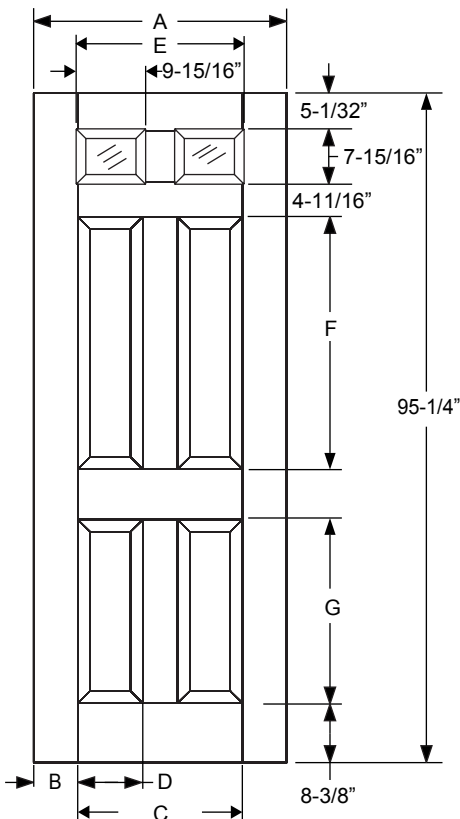

8' 2 Lite 4 Panel

Daylight Opening:
0806 6-15/16" x 4-15/16" (34 sq.in. per lite)
(68 sq.in. total)

Available in:
Fiber-Classic Oak
Fiber-Classic Mahogany
Smooth-Star

Width	Glass	A	B	C	D
2/6N*	0806	30"	4-1/2"	21"	8-13/16"
2/8	0806	32"	4-7/16"	23-1/16"	9-1/8"
2/10	0806	34"	5-7/16"	23-1/16"	9-1/8"
3/0	0806	36"	6-7/16"	23-1/16"	9-1/8"

*Only available in Smooth-Star.

Width	E	F	G
2/6N*	22-1/8"	39-1/2"	23-3/4"
2/8	23-15/16"	35-15/16"	26-5/32"
2/10	23-15/16"	35-15/16"	26-5/32"
3/0	23-15/16"	35-15/16"	26-5/32"