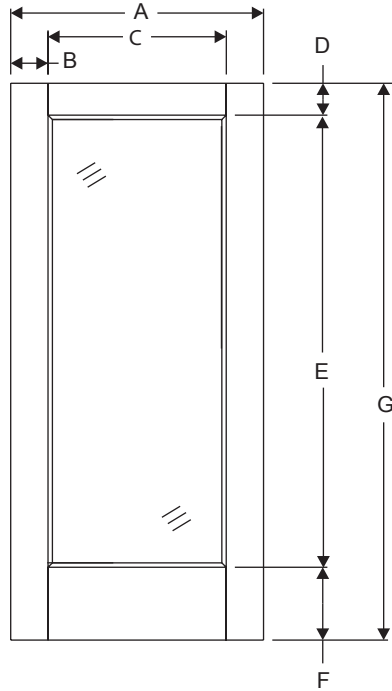

Fiber-Classic/
Smooth-Star/
Steel Panel
Dimensions

Full Lite Flush-Glazed

Daylight Opening:

1464	14-1/4" x 63-1/8"	(899 sq.in.)
2064	19-31/32" x 63-1/8"	(1261 sq.in.)
2564	24-3/32" x 63-1/8"	(1522 sq.in.)
2765	25-31/32" x 63-3/16"	(1640 sq.in.)

Note:

For Optional Grille Locations, See Arch 1.

Available in:

Fiber-Classic Oak
Smooth-Star

Fiber-Classic Oak				
Width	Glass	A	B	C
2/0	1464	24"	4-1/4"	15-1/2"
2/6	2064	30"	4-3/8"	21-9/32"
2/8	2064	32"	5-3/8"	21-9/32"
2/10*	2564	34"	4-5/16"	25-13/32"
3/0	2764	36"	4-13/32"	27-7/32"

*Only available in 6/6.

Smooth-Star				
Width	Glass	A	B	C
2/0	1464	24"	4-1/4"	15-1/2"
2/6	2064	30"	4-3/8"	21-7/32"
2/8	2064	32"	5-3/8"	21-7/32"
2/10	2564	34"	4-3/32"	25-11/32"
3/0	2564	36"	5-3/32"	25-11/32"

Fiber-Classic Oak				
Height	D	E	F	G
6/6	4-23/32"	64-3/8"	7-19/32"	76-11/16"
6/8	4-23/32"	64-3/8"	10-3/32"	79-1/4"

Smooth-Star				
Height	D	E	F	G
6/6	4-9/16"	64-3/8"	7-25/32"	76-11/16"
6/8	4-9/16"	64-3/8"	10-5/16"	79-1/4"