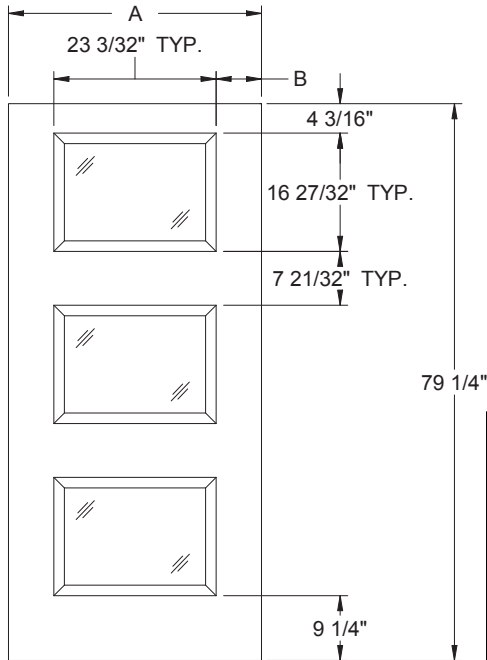

6/8 Pulse

Ari 3-Lite

Fiber-Classic/
Smooth-Star/
Steel Panel
Dimensions

Daylight Opening:
2115 20-3/32" x 13-27/32" (278 sq.in. per lite)
(834 sq.in. total)

Available in:
Fiber-Classic Oak
Fiber-Classic Mahogany
Smooth-Star
Profiles

Fiber-Classic Oak, Fiber-Classic Mahogany, and Smooth-Star			
Width	Glass	A	B
2/6	2115	30"	3-31/32"*
2/8	2115	32"	4-15/32"
2/10	2115	34"	5-15/32"
3/0	2115	36"	6-15/32"
3/6◇	2115	42"	9-15/32"

Profiles			
Width	Glass	A	B
2/6	2115	29-31/32"	3-15/16"*
2/8	2115	31-31/32"	4-7/16"
2/10	2115	33-31/32"	5-7/16"
3/0	2115	35-31/32"	6-7/16"
3/6	2115	41-31/32"	9-7/16"

◇Only available in Smooth-Star.

*Reflects lockside dimension with cutout shifted 1/2" toward hinge side to allow standard bore with 2-3/8" backset.