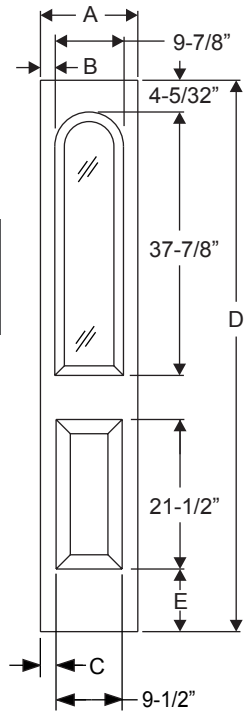

Fiber-Classic/
Smooth-Star/
Steel Panel
Dimensions

Half Lite RT Sidelite 1 Panel Flush

Daylight Opening:
0836R 7-1/8" x 35-1/8" (245 sq.in.)

Available in:
Profiles
Traditions

Width	Glass	A	B	C
12"	0836R	11-15/16"	1-1/32"	1-7/32"
14"	0836R	13-15/16"	2-1/32"	2-7/32"

Height	D	E
6/8	79-1/4"	9-5/16"
7/0*	83-1/4"	13-5/16"

*Not Available in Traditions.