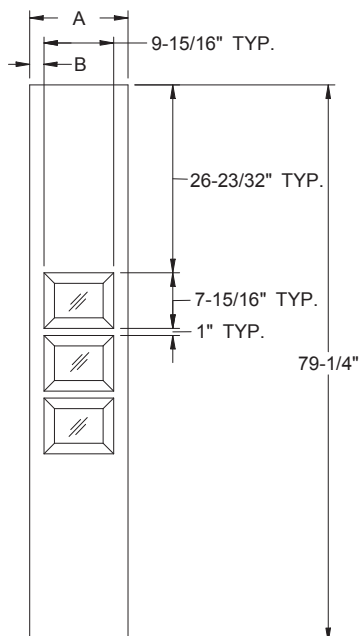

Echo 3-Lite Sidelite Middle Cluster

Daylight Opening:
0806 6-15/16" x 4-15/16" (34 sq.in. per lite)
(102 sq.in. total)

Available in:
Fiber-Classic Oak
Fiber-Classic Mahogany
Smooth-Star
Traditions

Fiber-Classic/
Smooth-Star/
Steel Panel
Dimensions

Width	Glass	A	B
12"	0806	11-15/16"	1"
14"	0806	13-15/16"	2"