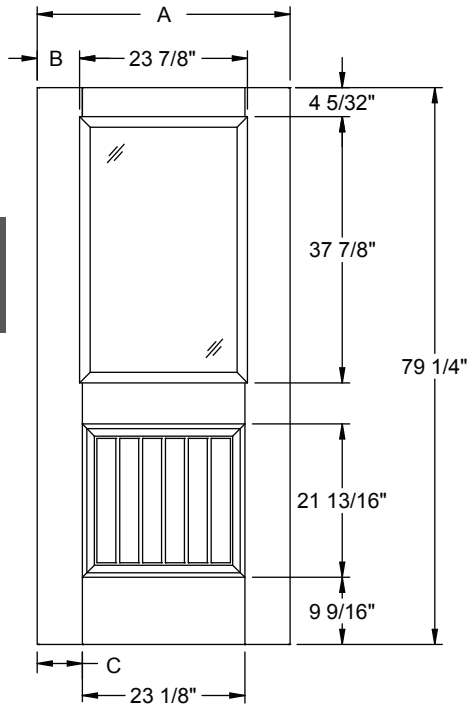

Fiber-Classic/
Smooth-Star/
Steel Panel
Dimensions

Half Lite 1 Panel Plank

Daylight Opening:

2236	20-29/32" x 34-29/32"	(729 sq.in.)
2236 Impact	20-13/16" x 34-13/16"	(725 sq.in.)

Notes:

For Optional Grille Locations, See Arch 1.
Impact Options Available.

Available in:

Fiber-Classic Mahogany
Smooth-Star

Width	Glass	A	B	C
2/8	2236	32"	4-1/16"	4-7/16"
2/10	2236	34"	5-1/16"	5-7/16"
3/0	2236	36"	6-1/16"	6-7/16"