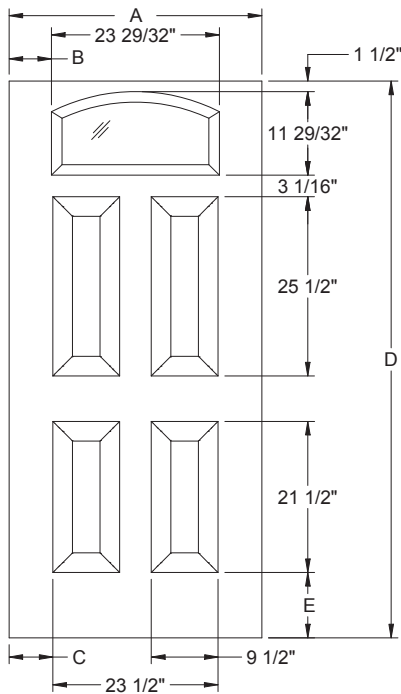

Camber Top Lite 4 Panel Flush

Daylight Opening:
2210A 20-29/32" x 8-29/32" (170 sq.in.)

Note:
For Optional Grille Locations, See Arch 1.

Available in:
Profiles
Traditions

Width	Glass	A	B	C
2/8	2210A	31-31/32"	4-1/16"	4-1/4"
2/10	2210A	33-31/32"	5-1/16"	5-1/4"
3/0	2210A	35-31/32"	6-1/16"	6-1/4"

Height	D	E
6/8	79-1/4"	9-5/16"
7/0*	83-1/4"	13-5/16"

*Only available in Profiles.