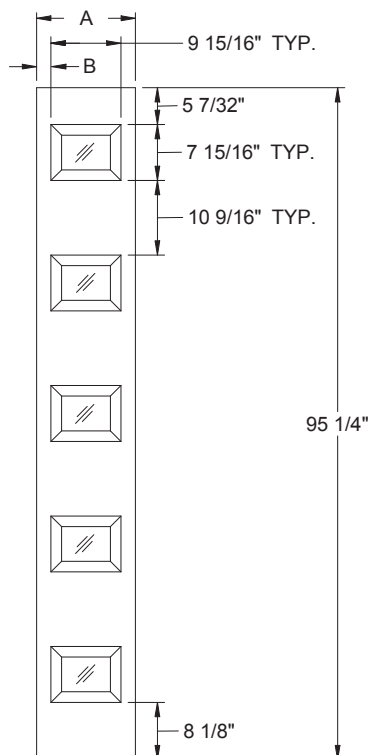

8' Echo 5-Lite Sidelite

Daylight Opening:
0806 6-15/16" x 4-15/16" (34 sq.in. per lite)
(170 sq.in. total)

Available in:
Fiber-Classic Oak
Fiber-Classic Mahogany
Smooth-Star
Traditions

Width	Glass	A	B
12"	0806	11-15/16"	1"
14"	0806	13-15/16"	2"