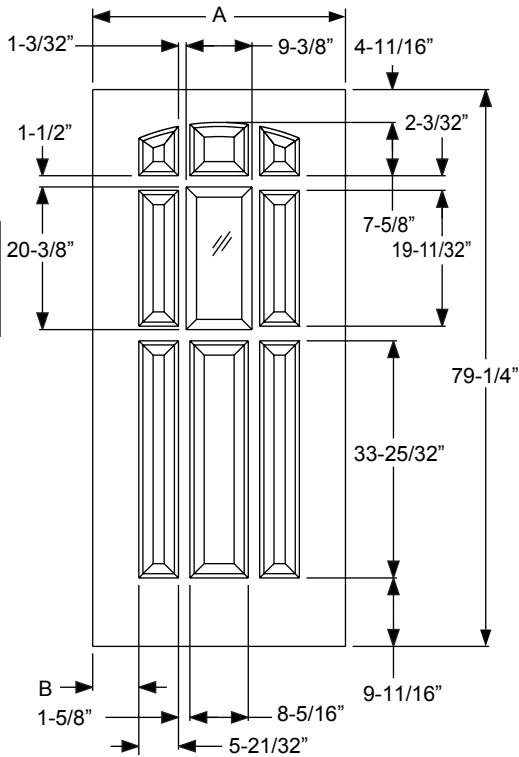

Fiber-Classic/
Smooth-Star/
Steel Panel
Dimensions

1 Lite 8 Panel Flush

Daylight Opening:
0718 6-5/8" x 17-5/8" (117 sq.in.)

Available in:
Traditions

Width	Glass	A	B
2/8	0718	31-31/32"	4-9/16"
2/10	0718	33-31/32"	5-9/16"
3/0	0718	35-31/32"	6-9/16"