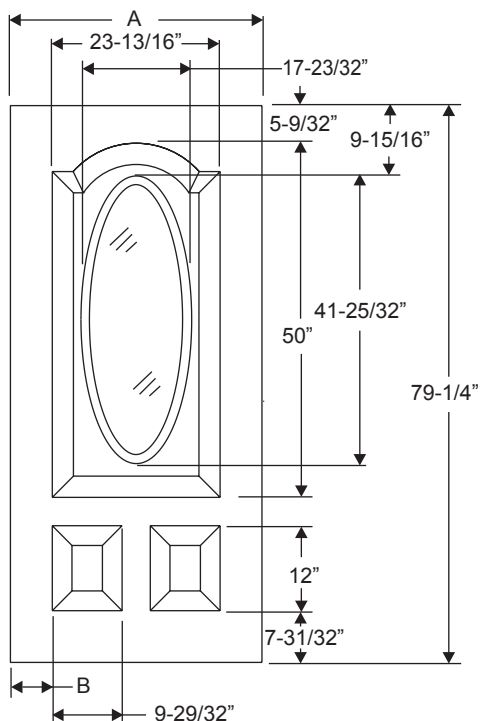

3/4 Scroll Top Oval 2 Panel Flush

Daylight Opening:
1640V 14-23/32" x 38-25/32" (442 sq.in.)

Available in:
Profiles

Fiber-Classic/
Smooth-Star/
Steel Panel
Dimensions

Width	Glass	A	B
2/8	1640V	31-31/32"	4-1/16"
2/10	1640V	33-31/32"	5-1/16"
3/0	1640V	35-31/32"	6-1/16"