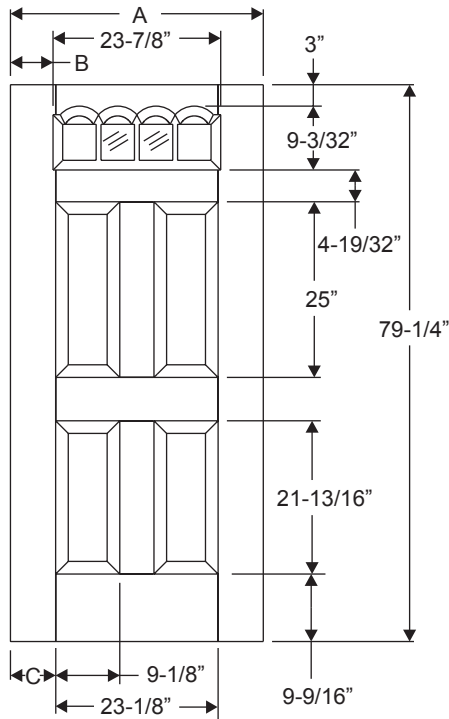

4 Lite Scallop 4 Panel

Daylight Opening:
2206 21-1/8" x 5" (93 sq.in.)

Available in:
Smooth-Star

Fiber-Classic/
Smooth-Star/
Steel Panel
Dimensions

Width	Glass	A	B	C
2/6*	2206	30"	3-1/16"	3-7/16"
2/8	2206	32"	4-1/16"	4-7/16"
2/10	2206	34"	5-1/16"	5-7/16"
3/0	2206	36"	6-1/16"	6-7/16"

*Only available in Fiber-Classic Oak.