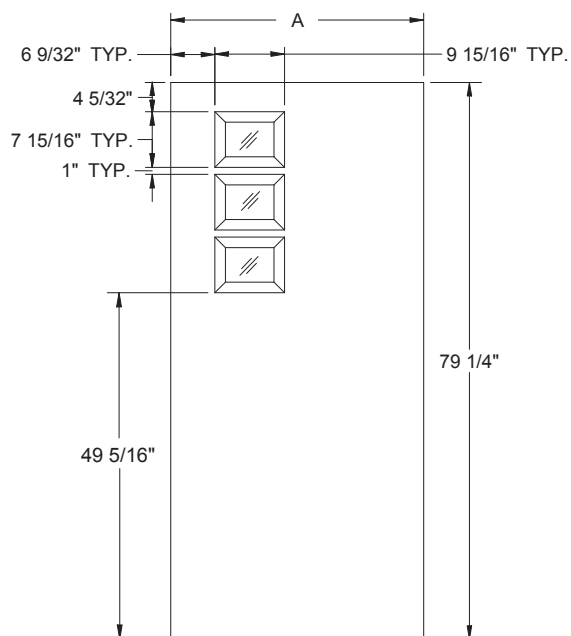

Echo 3-Lite Top Offset Cluster

Daylight Opening:
0806 6-15/16" x 4-15/16" (34 sq.in. per lite)
(102 sq.in. total)

Available in:
Fiber-Classic Oak
Fiber-Classic Mahogany
Smooth-Star
Profiles

Also available
offset right.

Fiber-Classic/
Smooth-Star/
Steel Panel
Dimensions

Fiber-Classic Oak, Fiber-Classic Mahogany, and Smooth-Star		
Width	Glass	A
2/6	0806	30"
2/8	0806	32"
2/10	0806	34"
3/0	0806	36"
3/6◇	0806	42"

Profiles		
Width	Glass	A
2/6	0806	29-31/32"
2/8	0806	31-31/32"
2/10	0806	33-31/32"
3/0	0806	35-31/32"
3/6	0806	41-31/32"

◇Only available in Smooth-Star.