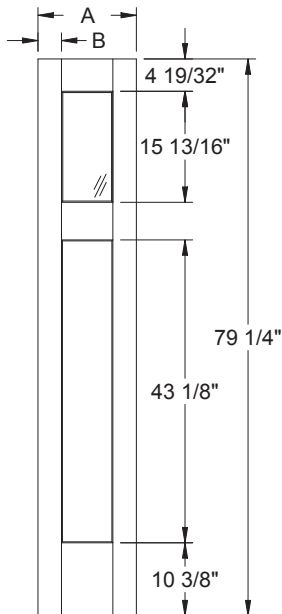

Craftsman Lite Shaker Sidelite Flush-Glazed

Daylight Opening:
0816   6 15/16" x 15 7/16"   107 sq.in.

Notes:
For Optional Grille Locations, See Arch 1.

Available in:
Smooth-Star

Width	Glass	A	B
12"	0816	12"	2-11/32"
14"	0816	14"	3-11/32"