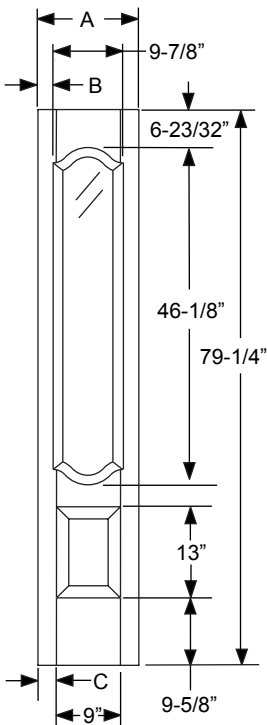

3/4 Scroll Lite Sidelite 1 Panel

Daylight Opening:

0844S	7-1/8" x 43-3/8"	(289 sq.in.)

Note:

For Optional Grille Locations,
See Arch 1.

Available in:
Fiber-Classic Oak
Fiber-Classic Mahogany
Smooth-Star

Width	Glass	A	B	C
12"	0844S	11-15/16"	1-1/32"	1-15/32"
14"	0844S	13-15/16"	2-1/32"	2-15/32"