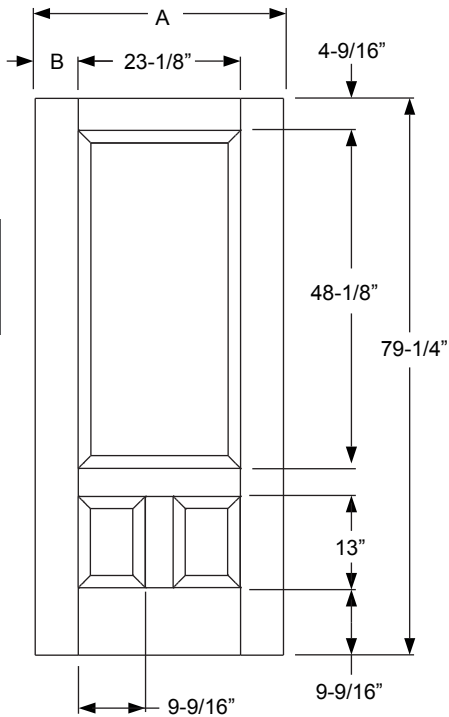

3 Panel Square Top

Note:
Impact Options Available.

Available in:
Fiber-Classic Oak
Fiber-Classic Mahogany

Width	A	B
2/8	32"	4-7/16"
2/10	34"	5-7/16"
3/0	36"	6-7/16"