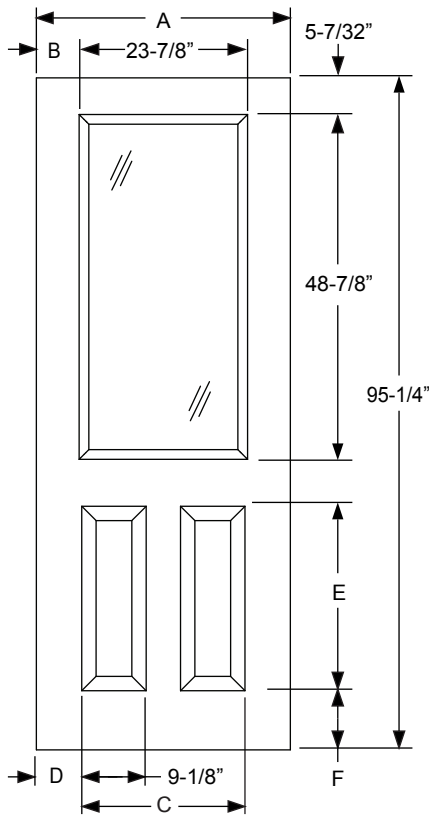

Width	Glass	A	B	C
2/8	2247	32"	4-1/16"	4-7/16"
2/10	2247	34"	5-1/16"	5-7/16"
3/0	2247	36"	6-1/16"	6-7/16"

8' Half Lite 2 Panel Flush

Daylight Opening:

2247	21-1/8" x 46-1/8"	(975 sq.in.)
2247 Impact	20-13/16" x 45-13/16"	(954 sq.in.)