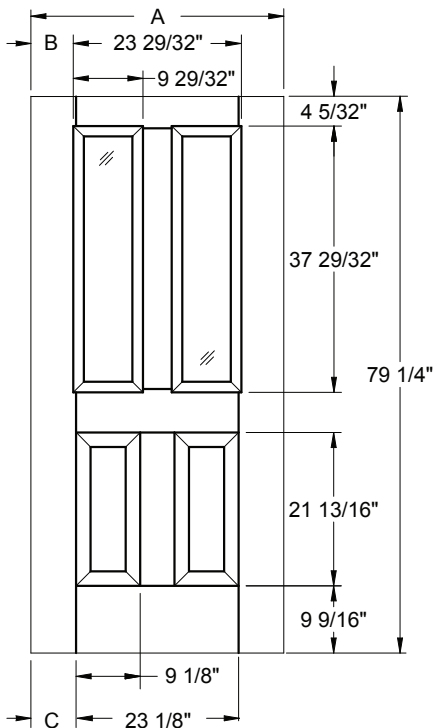

Twin Half Lite 2 Panel

Daylight Opening:

0836 6-29/32" x 34-29/32" (241 sq.in. per lite)
(482 sq. in. total)

Note:

For Optional Grille Locations, See Arch 1.

Available in:

Fiber-Classic Oak

Smooth-Star

Width	Glass	A	B	C
2/8	0836	32"	4-1/16"	4-7/16"
2/10	0836	34"	5-1/16"	5-7/16"
3/0	0836	36"	6-1/16"	6-7/16"