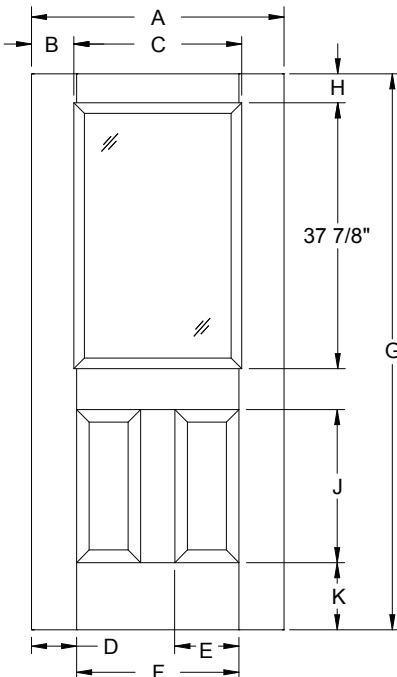

Half Lite 2 Panel

Daylight Opening:
2036 19-1/8" x 35-1/8" (672 sq.in.)
2036 Impact 18-13/16" x 34-13/16" (655 sq.in.)
2236 20-29/32" x 34-29/32" (729 sq.in.)
2236 Impact 20-13/16" x 34-13/16" (725 sq.in.)

Notes:
For Optional Grille Locations,
See Arch 1.
Impact Options Available.

Available in:
Fiber-Classic Oak
Fiber-Classic Mahogany
Smooth-Star

All Door Collections							
Width	Glass	A	B	C	D	E	F
2/6◇△	2236	30"	3-1/16"	23-7/8"	3-7/16"	9-1/8"	23-1/8"
2/6N◇□	2036	30"	4-1/16"	21-7/8"	4-1/2"	8-13/16"	21"
2/8	2236	32"	4-1/16"	23-7/8"	4-7/16"	9-1/8"	23-1/8"
2/8N◇□	2036	32"	5-1/16"	21-7/8"	5-1/2"	8-13/16"	21"
2/10	2236	34"	5-1/16"	23-7/8"	5-7/16"	9-1/8"	23-1/8"
3/0	2236	36"	6-1/16"	23-7/8"	6-7/16"	9-1/8"	23-1/8"

◇Only available in 6/8.
□Only available in Fiber-Classic Oak.
△Only available in Fiber-Classic Oak and Smooth-Star.

Smooth-Star				
Height	G	H	J	K
6/8	79-1/4"	4-5/32"	21-13/16"	9-9/16"
6/8 Elevated	79-1/4"	4-5/32"	20-21/32"	10-23/32"
7/0	83-1/4"	7"	21-13/16"	10-23/32"

Fiber-Classic Oak				
Height	G	H	J	K
6/8	79-1/4"	4-5/32"	21-13/16"	9-9/16"
6/8 Elevated	79-1/4"	3"	21-13/16"	10-23/32"
7/0	83-1/4"	7"	21-13/16"	10-23/32"