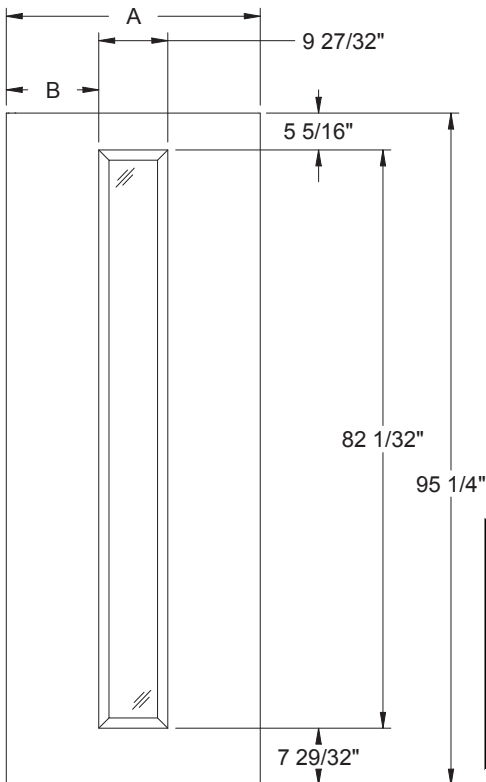

8' Linea Centered

Daylight Opening:
0780 6-7/8" x 79-1/16" (545 sq.in.)
0780 Impact 6-5/8" x 78-13/16" (523 sq.in.)

Notes:
Impact Options Available.

Available in:
Fiber-Classic Oak
Fiber-Classic Mahogany
Smooth-Star
Traditions

Fiber-Classic Oak, Fiber-Classic Mahogany, and Smooth-Star			
Width	Glass	A	B
2/6	0780	30"	10-3/32"
2/8	0780	32"	11-3/32"
2/10	0780	34"	12-3/32"
3/0	0780	36"	13-3/32"
3/6◇	0780	42"	16-3/32"

Traditions			
Width	Glass	A	B
2/6	0780	29-31/32"	10-1/16"
2/8	0780	31-31/32"	11-1/16"
2/10	0780	33-31/32"	12-1/16"
3/0	0780	35-31/32"	13-1/16"

◇Only available in Smooth-Star.