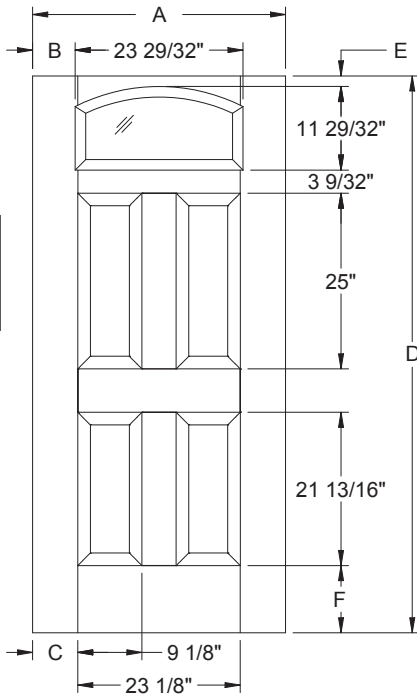

Fiber-Classic/
Smooth-Star/
Steel Panel
Dimensions

Camber Top Lite 4 Panel

Daylight Opening:
2210A 20-29/32" x 8-29/32" (170 sq.in.)

Note:
For Optional Grille Locations, See Arch 1.

Available in:
Fiber-Classic Oak
Fiber-Classic Mahogany
Smooth-Star

Width	Glass	A	B	C
2/8	2210A	32"	4-1/16"	4-7/16"
2/10	2210A	34"	5-1/16"	5-7/16"
3/0	2210A	36"	6-1/16"	6-7/16"

Height	D	E	F
6/8	79-1/4"	1-1/2"	9-9/16"
6/8 Elevated◇	79-1/4"	1-1/2"	10-23/32"
7/0*	83-1/4"	4-3/8"	10-23/32"

*Only available in Fiber-Classic Oak and Smooth-Star.
◇Only available in Smooth-Star.