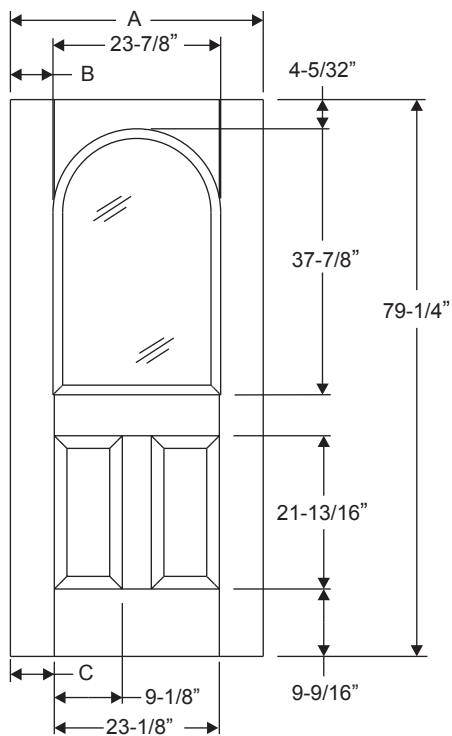

Half Lite RT 2 Panel

Daylight Opening:

2236R	21-1/8" x 35-1/8"	(694 sq.in.)

Note:

For Optional Grille Locations, See Arch 1.

Available in:
Smooth-Star

Width	Glass	A	B	C
2/8	2236R	32"	4-1/16"	4-7/16"
2/10	2236R	34"	5-1/16"	5-7/16"
3/0	2236R	36"	6-1/16"	6-7/16"