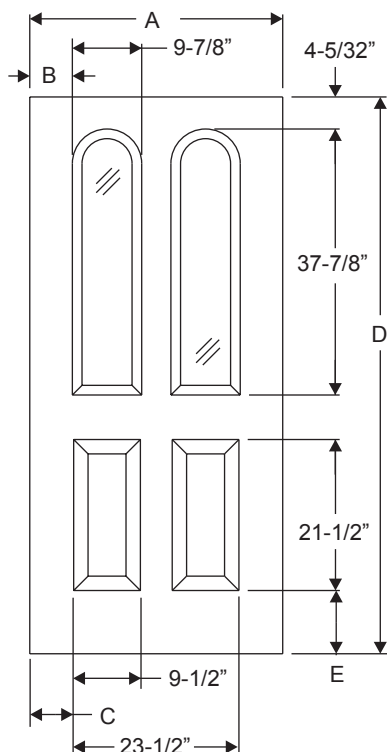

Twin Half Lite RT 2 Panel Flush

Daylight Opening:
0836R 7-1/8" x 35-1/8" (245 sq.in. per lite)
(490 sq.in. total)

Note:
For Optional Grille Locations, See Arch 1.

Available in:
Profiles
Traditions

Fiber-Classic/
Smooth-Star/
Steel Panel
Dimensions

Width	Glass	A	B	C
2/8	0836R	31-31/32"	4-1/16"	4-1/4"
2/10$\diamond$	0836R	33-31/32"	5-1/16"	5-1/4"
3/0	0836R	35-31/32"	6-1/16"	6-1/4"

$\diamond$ Only available in 6/8.

Height	D	E
6/8	79-1/4"	9-5/16"
7/0*	83-1/4"	13-5/16"

*Only available in Profiles.