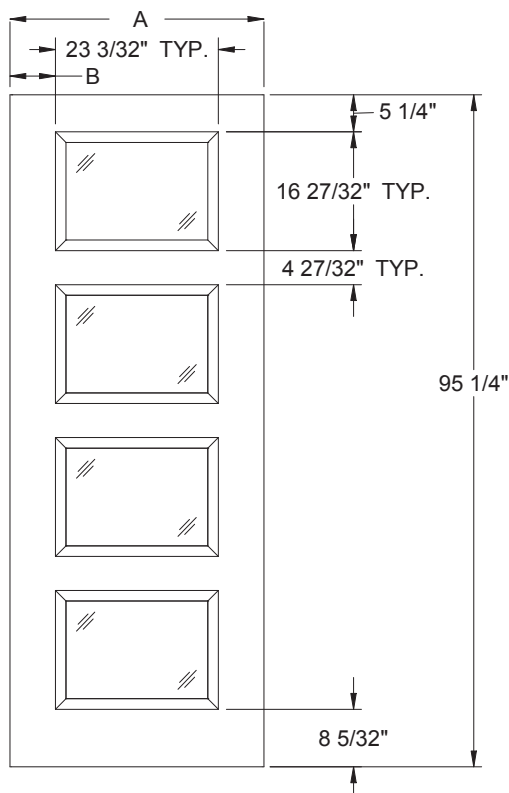

Linea Offset

Daylight Opening:
0764 5-15/16" x 62-15/16" (373 sq.in.)
0764 Impact 5-13/16" x 62-13/16" (365 sq.in.)

Notes:
Impact Options Available.

Available in:
Fiber-Classic Oak
Fiber-Classic Mahogany
Smooth-Star
Profiles

Also available
offset right.

Fiber-Classic/
Smooth-Star/
Steel Panel
Dimensions

Fiber-Classic Oak, Fiber-Classic Mahogany, and Smooth-Star		
Width	Glass	A
2/6	0764	30"
2/8	0764	32"
2/10	0764	34"
3/0	0764	36"
3/6◇	0764	42"

Profiles		
Width	Glass	A
2/6	0764	29-31/32"
2/8	0764	31-31/32"
2/10	0764	33-31/32"
3/0	0764	35-31/32"
3/6	0764	41-31/32"

◇Only available in Smooth-Star.