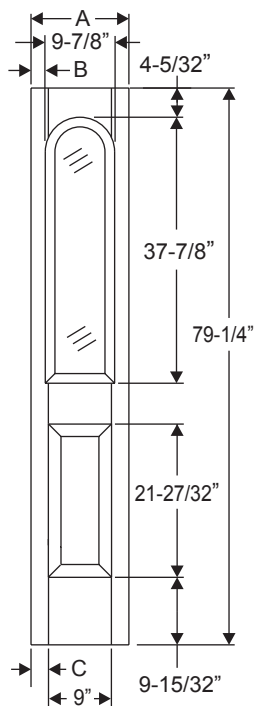

Half Lite RT Sidelite 1 Panel

Daylight Opening:
0836R 7-1/8" x 35-1/8" (245 sq.in.)

Available in:
Fiber-Classic Oak
Fiber-Classic Mahogany
Smooth-Star

Width	Glass	A	B	C
12"	0836R	11-15/16"	1-1/32"	1-15/32"
14"	0836R	13-15/16"	2-1/32"	2-15/32"