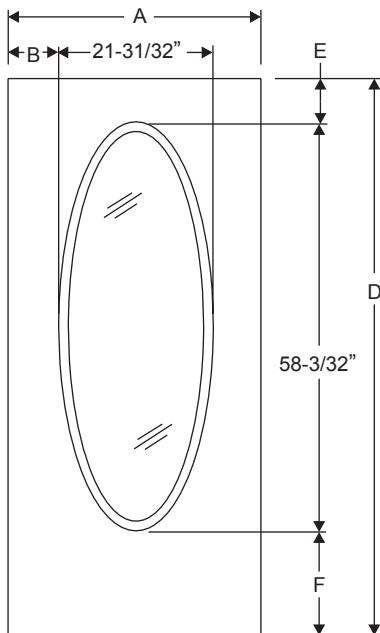

Full Lite Sidelite Flush

Daylight Opening:

0764	5-15/16" x 62-15/16"	(373 sq.in.)
0764 Impact	5-13/16" x 62-13/16"	(365 sq.in.)

Note:

For Optional Grille Locations, See Arch 1.
Impact Options Available.

Available in:
Fiber-Classic Oak
Fiber-Classic Mahogany
Smooth-Star
Traditions

Fiber-Classic/
Smooth-Star/
Steel Panel
Dimensions

Width	Glass	A	B
10"*◇	0764	9-15/16"	9/16"
12"	0764	11-15/16"	1-9/16"
14"	0764	13-15/16"	2-9/16"

Height	C	D	E
6/6	76-11/16"	4-5/32"	6-23/32"
6/8	79-1/4"	4-5/32"	9-9/32"
7/0	83-1/4"	7-1/16"	10-3/8"

*Only available in 6/8.

◇Not available in Fiber-Classic Oak.