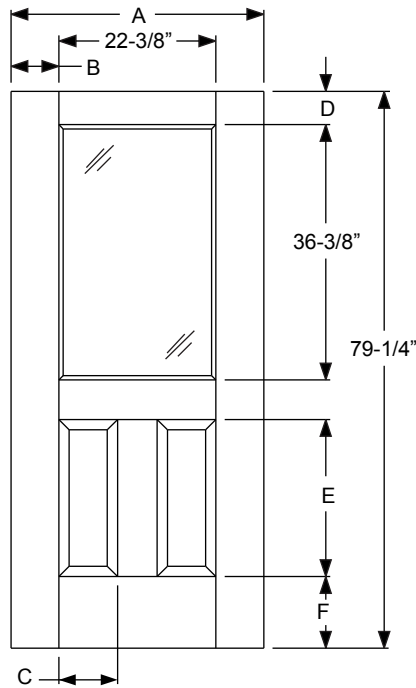

Half Lite 2 Panel Flush-Glazed

Daylight Opening:
2236 21-1/8" x 35-1/8" (741 sq.in.)

Note:
For Optional Grille Locations, See Arch 1.

Available in:
Fiber-Classic Oak
Smooth-Star

Fiber-Classic/
Smooth-Star/
Steel Panel
Dimensions

Fiber-Classic Oak				
Width	Glass	A	B	C
2/6	2236	30"	3-13/16"	8-3/8"
2/8	2236	32"	4-13/16"	8-3/8"
3/0	2236	36"	6-13/16"	8-3/8"

Smooth-Star				
Width	Glass	A	B	C
2/6	2236	30"	3-13/16"	9-1/8"
2/8	2236	32"	4-13/16"	9-1/8"
3/0	2236	36"	6-13/16"	9-1/8"

Fiber-Classic Oak			
Height	D	E	F
6/8	4-23/32"	22-3/8"	10-5/32"

Smooth-Star			
Height	D	E	F
6/8	4-1/2"	21-13/16"	9-9/16"