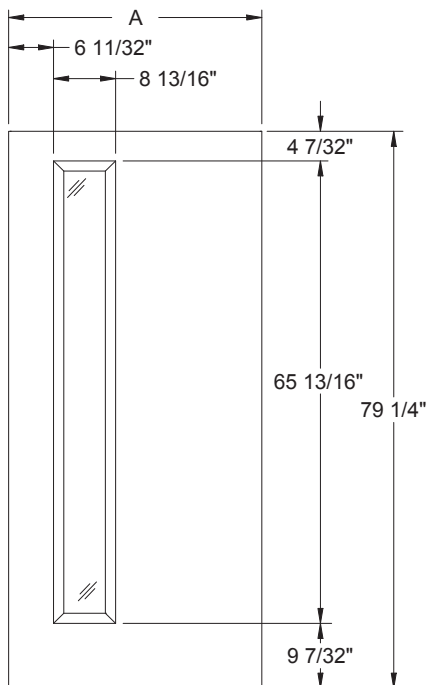

Linea Offset

Daylight Opening:
0764 5-15/16" x 62-15/16" (373 sq.in.)
0764 Impact 5-13/16" x 62-13/16" (365 sq.in.)

Notes:
Impact Options Available.

Available in:
Fiber-Classic Oak
Fiber-Classic Mahogany
Smooth-Star
Profiles

Also available
offset right.

Fiber-Classic/
Smooth-Star/
Steel Panel
Dimensions

Fiber-Classic Oak, Fiber-Classic Mahogany, and Smooth-Star		
Width	Glass	A
2/6	0764	30"
2/8	0764	32"
2/10	0764	34"
3/0	0764	36"
3/6◇	0764	42"

Profiles		
Width	Glass	A
2/6	0764	29-31/32"
2/8	0764	31-31/32"
2/10	0764	33-31/32"
3/0	0764	35-31/32"
3/6	0764	41-31/32"

◇Only available in Smooth-Star.

8' Ari 4-Lite

Daylight Opening:
2115 20-3/32" x 13-27/32" (278 sq.in. per lite)
(1108 sq.in. total)

Available in:
Fiber-Classic Oak
Fiber-Classic Mahogany
Smooth-Star
Traditions

Fiber-Classic Oak, Fiber-Classic Mahogany, and Smooth-Star			
Width	Glass	A	B
2/8	2115	32"	4-15/32"
2/10	2115	34"	5-15/32"
3/0	2115	36"	6-15/32"
3/6◇	2115	42"	9-15/32"

Traditions			
Width	Glass	A	B
2/8	2115	31-31/32"	4-7/16"
2/10	2115	33-31/32"	5-7/16"
3/0	2115	35-31/32"	6-7/16"

◇Only available in Smooth-Star.