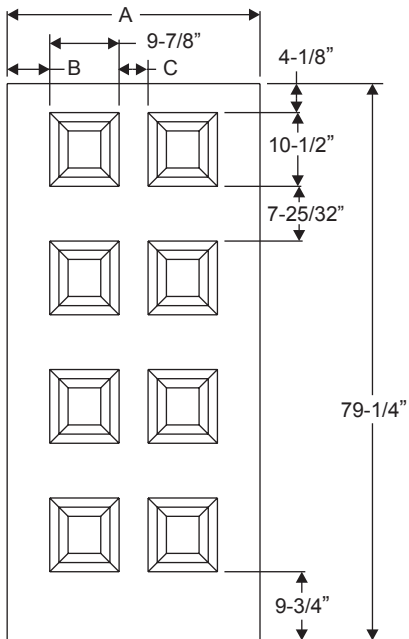

Raised 8 Panel Flush

Available in:
Smooth Star

Width	A	B	C
2/6	30"	3-31/32"	2-5/16"
2/8	32"	4-1/16"	4-1/8"
2/10	34"	5-1/16"	4-1/8"
3/0	36"	6-1/16"	4-1/8"