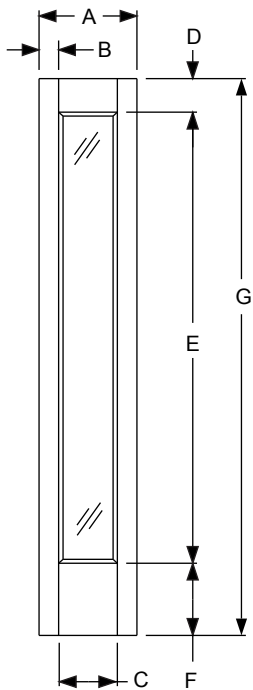

Full Lite Sidelite Flush-Glazed

Daylight Opening:

0764	6-1/32" x 63-1/32"	(379 sq.in.)
0864	7-1/8" x 63-1/8"	(450 sq.in.)

Note:

For Optional Grille Locations,
See Arch 1.

Available in:

Fiber-Classic Oak
Smooth-Star

Fiber-Classic Oak				
Width	Glass	A	B	C
12"	0864	11-15/16"	1-25/32"	8-3/8"
14"	0864	13-15/16"	2-25/32"	8-3/8"

Fiber-Classic Oak				
Height	D	E	F	G
6/8	5-11/32"	64-3/8"	9-17/32"	79-1/4"

Smooth-Star				
Width	Glass	A	B	C
10"	0764	9-15/16"	1-11/32"	7-1/4"
12"	0764	11-15/16"	2-11/32"	7-1/4"
14"	0764	13-15/16"	3-11/32"	7-1/4"

Smooth-Star				
Height	D	E	F	G
6/6	4-19/32"	64-1/4"	7-27/32"	76-11/16"
6/8	4-19/32"	64-1/4"	10-13/32"	79-1/4"