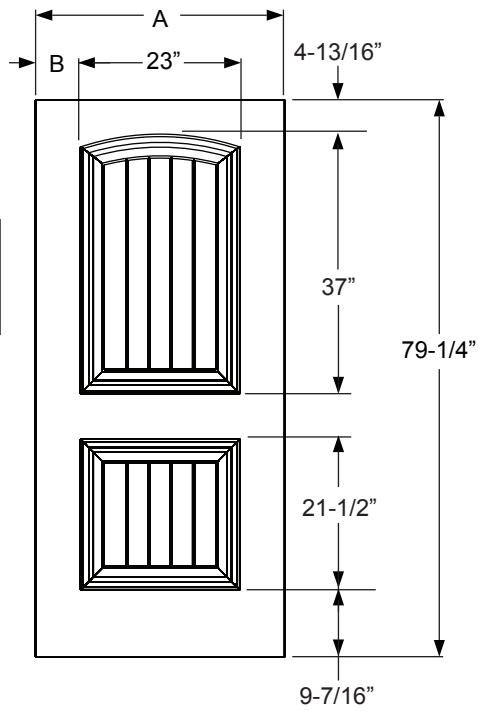

Fiber-Classic/
Smooth-Star/
Steel Panel
Dimensions

2 Panel Plank Soft Arch Flush

Available in:
Profiles
Steel Edge

Width	A	B
2/8	31-31/32"	4-1/2"
2/10	33-31/32"	5-1/2"
3/0	35-31/32"	6-1/2"