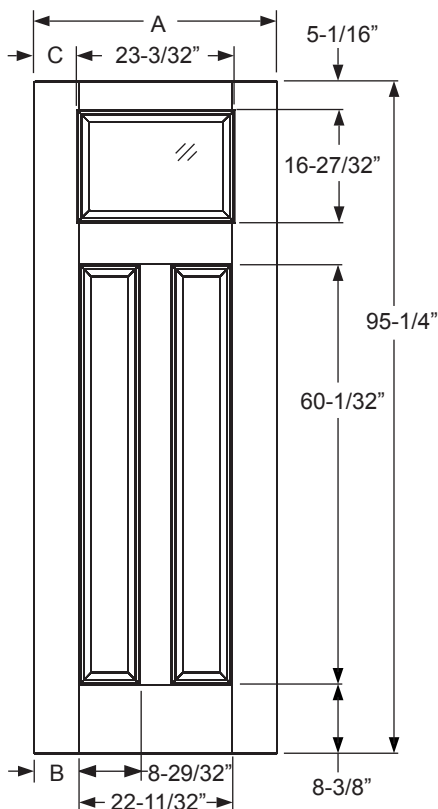

8' Craftsman Lite 2 Panel

Daylight Opening:
2115 20-3/32" x 13-27/32" (278 sq.in.)

Notes:
For Optional Grille Locations, See Arch 1.
Impact Options Available.

Available in:
Smooth-Star

Fiber-Classic/
Smooth-Star/
Steel Panel
Dimensions

Width	Glass	A	B	C
2/8	2115	32"	4-27/32"	4-15/32"
2/10	2115	34"	5-27/32"	5-15/32"
3/0	2115	36"	6-27/32"	6-15/32"