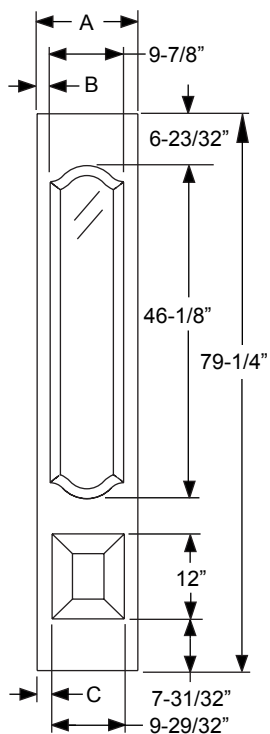

3/4 Scroll Sidelite 1 Panel Flush

Daylight Opening:
0844S 7-1/8" x 43-3/8" (289 sq.in.)

Note:
For Optional Grille Locations,
See Arch 1.

Available in:
Profiles

Width	Glass	A	B	C
12"	0844S	11-15/16"	1-1/32"	1"
14"	0844S	13-15/16"	2-1/32"	2"

Fiber-Classic/
Smooth-Star/
Steel Panel
Dimensions