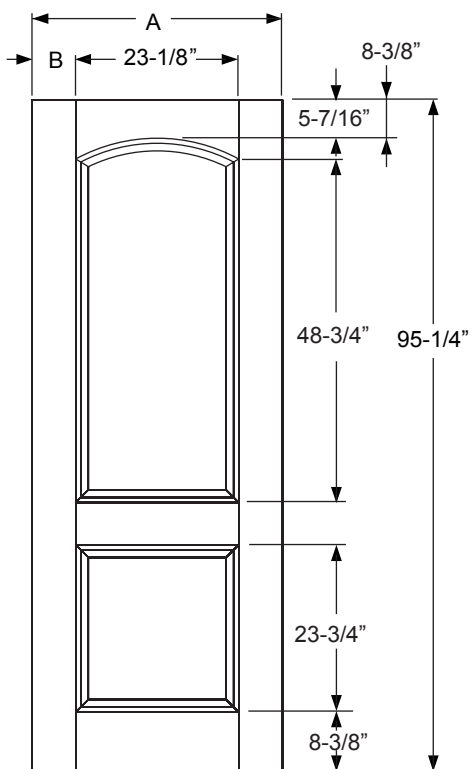

8' 2 Panel Soft Arch

Note:
Impact Options Available.

Available in:
Smooth-Star

Fiber-Classic/
Smooth-Star/
Steel Panel
Dimensions

Width	A	B
2/8	32"	4-7/16"
2/10	34"	5-7/16"
3/0	36"	6-7/16"