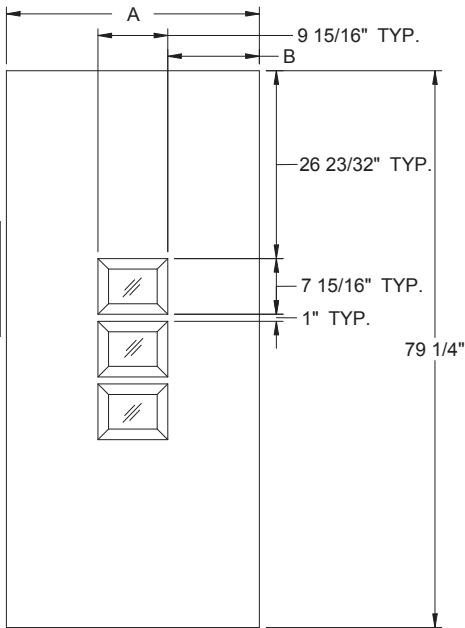

Width	Glass	A	B
12"	0806	11-15/16"	1"
14"	0806	13-15/16"	2"

6/8 Pulse

Fiber-Classic/
Smooth-Star/
Steel Panel
Dimensions

Echo 3-Lite Middle Center Cluster

Daylight Opening:
0806 6-15/16" x 4-15/16" (34 sq.in. per lite)
(102 sq.in. total)