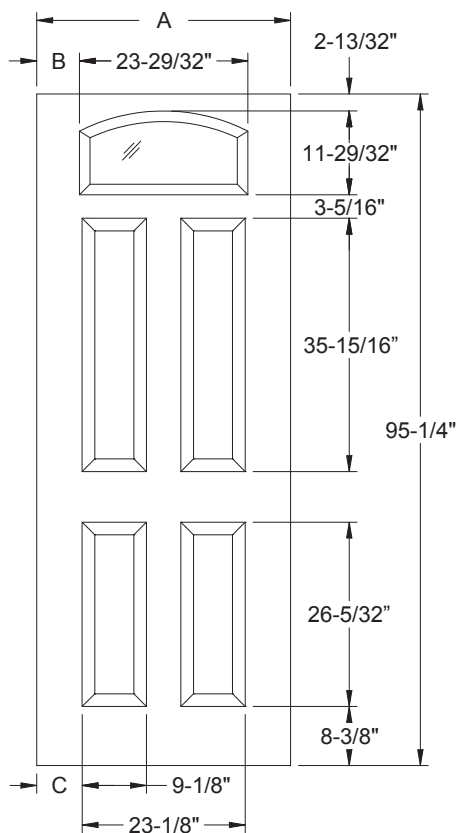

8' Camber Top Lite 4 Panel Flush

Daylight Opening:
2210A 20-29/32" x 8-29/32" (170 sq.in.)

Notes:
For Optional Grille Locations, See Arch 1.

Available in:
Traditions

Fiber-Classic/
Smooth-Star/
Steel Panel
Dimensions

Width	Glass	A	B	C
2/8	2210A	31-31/32"	4-11/32"	4-13/32"
2/10	2210A	33-31/32"	5-11/32"	5-13/32"
3/0	2210A	35-31/32"	6-11/32"	6-13/32"