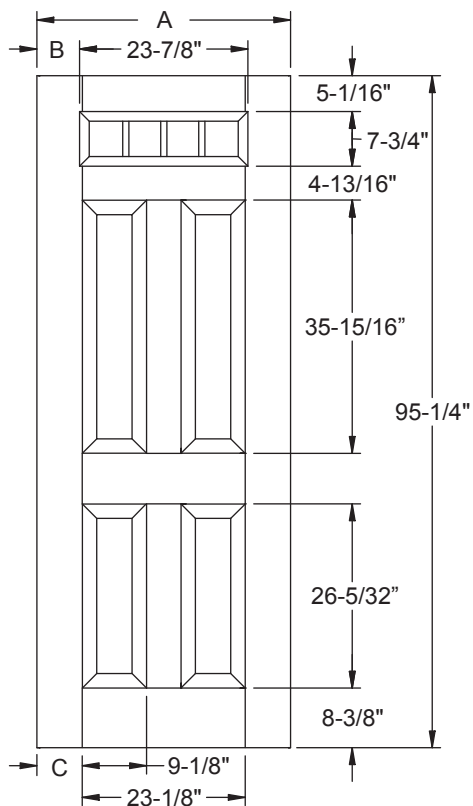

Width	Glass	A	B	C
2/8	2210A	31-31/32"	4-11/32"	4-13/32"
2/10	2210A	33-31/32"	5-11/32"	5-13/32"
3/0	2210A	35-31/32"	6-11/32"	6-13/32"

8' 4 Lite 4 Panel

Daylight Opening:
2206 21-1/8" x 5" (93 sq.in.)

Available in:
Smooth-Star