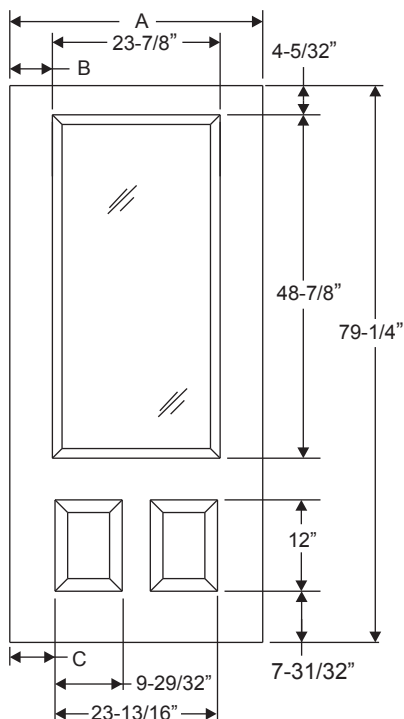

3/4 Lite 2 Panel Flush

Daylight Opening:

2247	21-1/8" x 46-1/8"	(974 sq.in.)
2247 Impact	20-13/16" x 45-13/16"	(954 sq.in.)

Notes:

For Optional Grille Locations, See Arch 1.
Impact Options Available.

Fiber-Classic/
Smooth-Star/
Steel Panel
Dimensions

Available in:
Profiles

Width	Glass	A	B	C
2/8	2247	31-31/32"	4-1/16"	4-3/32"
2/10	2247	33-31/32"	5-1/16"	5-3/32"
3/0	2247	35-31/32"	6-1/16"	6-3/32"