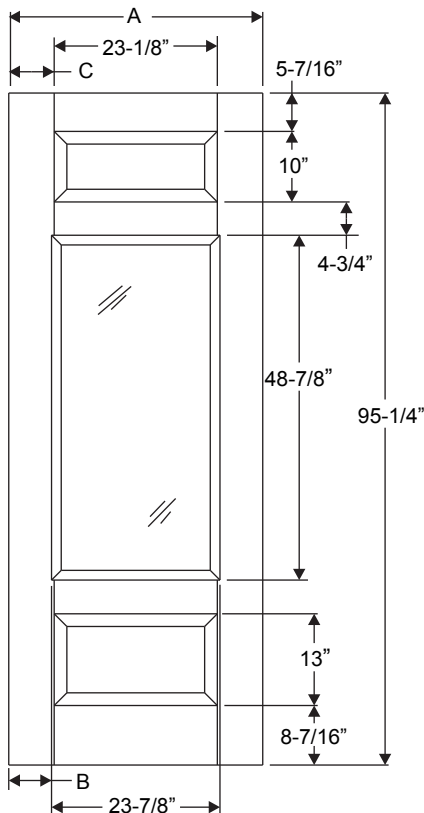

8' Half Lite 1 Panel Top and Bottom

Daylight Opening:

2247	21-1/8" x 46-1/8"	(975 sq.in.)
2247 Impact	20-13/16" x 45-13/16"	(954 sq.in.)

Notes:

For Optional Grille Locations, See Arch 1.
Impact Options Available.

Available in:
Fiber-Classic Oak
Smooth-Star

Width	Glass	A	B	C
2/8	2247	32"	4-1/16"	4-7/16"
2/10	2247	34"	5-1/16"	5-7/16"
3/0	2247	36"	6-1/16"	6-7/16"