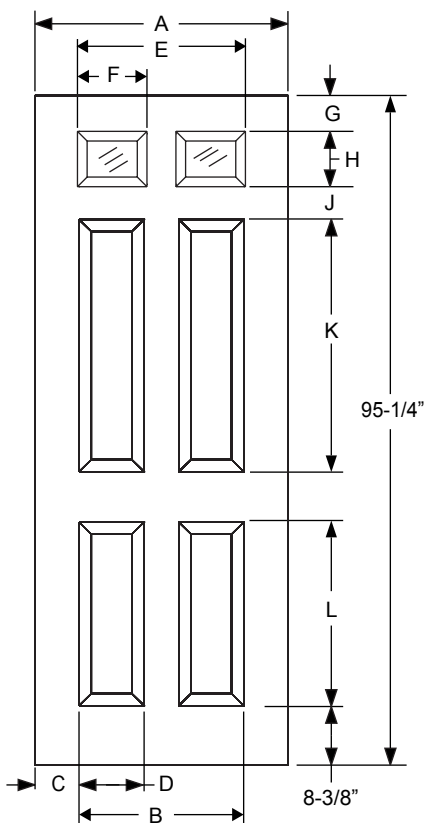

8' 2 Lite 4 Panel Flush

Daylight Opening:
0806 6-15/16" x 4-15/16" (34 sq.in. per lite)
(68 sq.in. total)

Available in:
Traditions

Fiber-Classic/
Smooth-Star/
Steel Panel
Dimensions

Width	Glass	A	B	C	D	E	F
2/8	0806	31-31/32"	23-1/8"	4-13/32"	9-1/8"	23-15/16"	9-15/16"
2/10	0806	33-31/32"	23-1/8"	5-13/32"	9-1/8"	23-15/16"	9-15/16"
3/0	0806	35-31/32"	23-1/8"	6-13/32"	9-1/8"	23-15/16"	9-15/16"

Width	G	H	J	K	L
2/8	5-1/32"	7-15/16"	4-21/32"	35-15/16"	26-5/32"
2/10	5-1/32"	7-15/16"	4-21/32"	35-15/16"	26-5/32"
3/0	5-1/32"	7-15/16"	4-21/32"	35-15/16"	26-5/32"