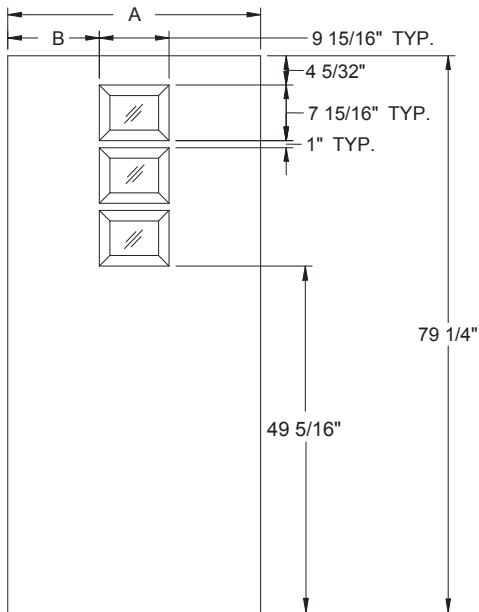

Echo 3-Lite Top Center Cluster

Daylight Opening:
0806 6-15/16" x 4-15/16" (34 sq.in. per lite)
(102 sq.in. total)

Available in:
Fiber-Classic Oak
Fiber-Classic Mahogany
Smooth-Star
Profiles

Fiber-Classic Oak, Fiber-Classic Mahogany, and Smooth-Star			
Width	Glass	A	B
2/6	0806	30"	10-1/32"
2/8	0806	32"	11-1/32"
2/10	0806	34"	12-1/32"
3/0	0806	36"	13-1/32"
3/6◇	0806	42"	16-1/32"

Profiles			
Width	Glass	A	B
2/6	0806	29-31/32"	10-1/32"
2/8	0806	31-31/32"	11-1/32"
2/10	0806	33-31/32"	12-1/32"
3/0	0806	35-31/32"	13-1/32"
3/6	0806	41-31/32"	16-1/32"

◇Only available in Smooth-Star.