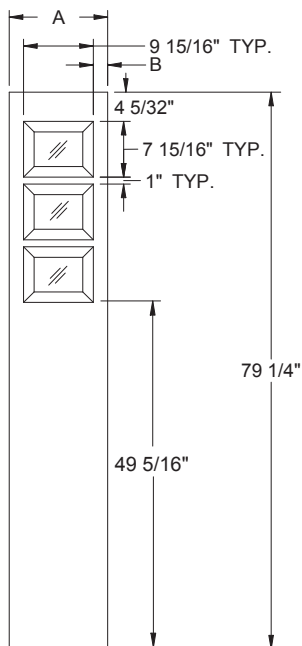

Echo 3-Lite Sidelite Top Cluster

Daylight Opening:
0806 6-15/16" x 4-15/16" (34 sq.in. per lite)
(102 sq.in. total)

Available in:
Fiber-Classic Oak
Fiber-Classic Mahogany
Smooth-Star
Traditions

Width	Glass	A	B
12"	0806	11-15/16"	1"
14"	0806	13-15/16"	2"