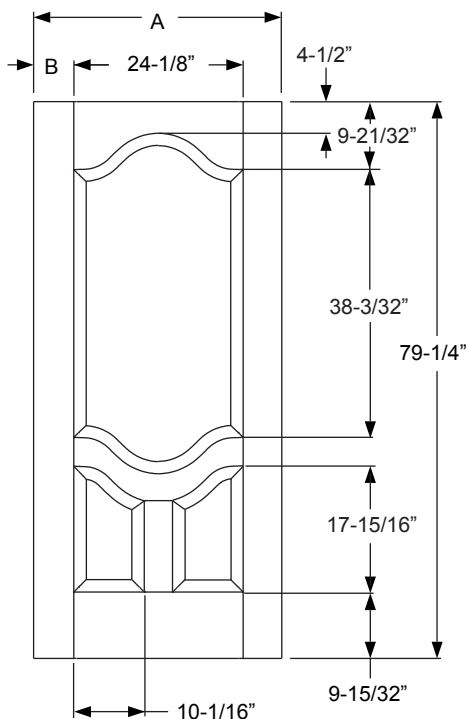

3 Panel Scroll

Note:
Impact Options Available.

Available in:
Fiber-Classic Oak
Fiber-Classic Mahogany
Smooth-Star

Fiber-Classic/
Smooth-Star/
Steel Panel
Dimensions

Width	A	B
2/8	32"	3-15/16"
2/10	34"	4-15/16"
3/0	36"	5-15/16"