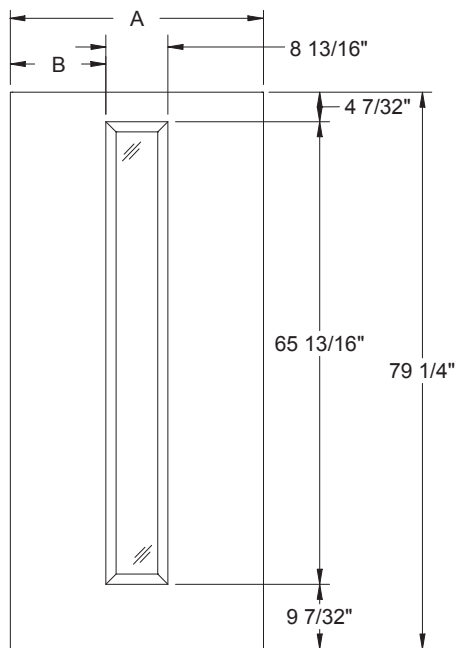

Linea Centered

Daylight Opening:
0764 5-15/16" x 62-15/16" (373 sq.in.)
0764 Impact 5-13/16" x 62-13/16" (365 sq.in.)

Notes:
Impact Options Available.

Available in:
Fiber-Classic Oak
Fiber-Classic Mahogany
Smooth-Star
Profiles

Fiber-Classic Oak, Fiber-Classic Mahogany, and Smooth-Star			
Width	Glass	A	B
2/6	0764	30"	10-19/32"
2/8	0764	32"	11-19/32"
2/10	0764	34"	12-19/32"
3/0	0764	36"	13-19/32"
3/6◇	0764	42"	16-19/32"

Profiles			
Width	Glass	A	B
2/6	0764	29-31/32"	10-9/16"
2/8	0764	31-31/32"	11-9/16"
2/10	0764	33-31/32"	12-9/16"
3/0	0764	35-31/32"	13-9/16"
3/6	0764	41-31/32"	16-9/16"

◇Only available in Smooth-Star.