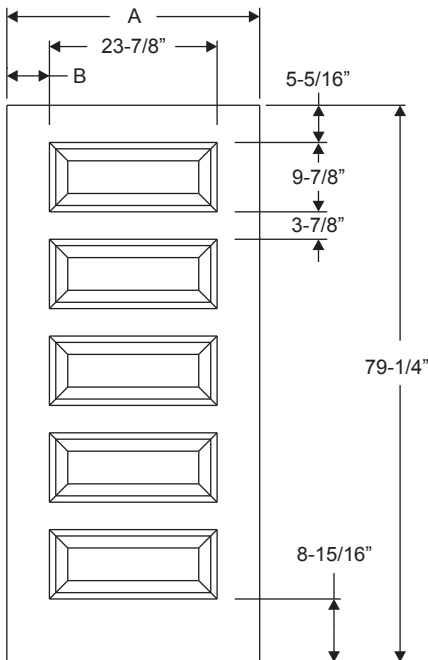

Designline 5 Panel Flush

Available in:
Fiber-Classic Oak

Width	A	B
2/8	32"	4-1/16"
2/10	34"	5-1/16"
3/0	36"	6-1/16"