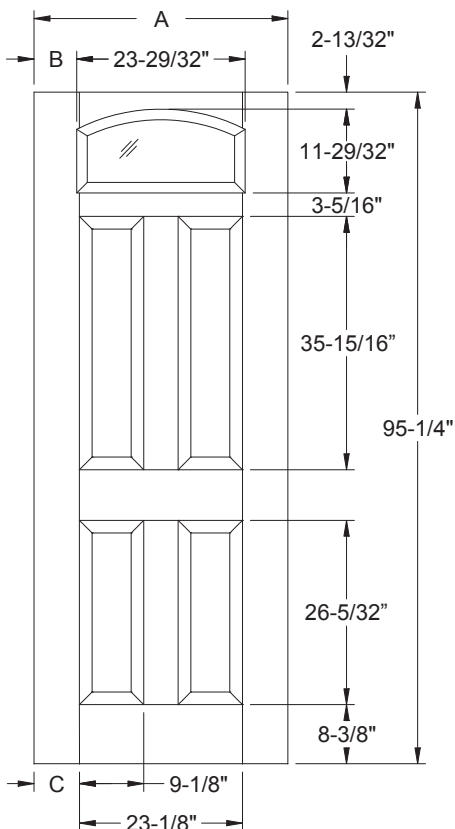

8' Camber Top Lite 4 Panel

Daylight Opening:
2210A 20-29/32" x 8-29/32" (170 sq.in.)

Notes:
For Optional Grille Locations, See Arch 1.

Available in:
Fiber-Classic Oak
Fiber-Classic Mahogany
Smooth-Star

Width	Glass	A	B	C
2/8	2210A	32"	4-1/16"	4-7/16"
2/10	2210A	34"	5-1/16"	5-7/16"
3/0	2210A	36"	6-1/16"	6-7/16"