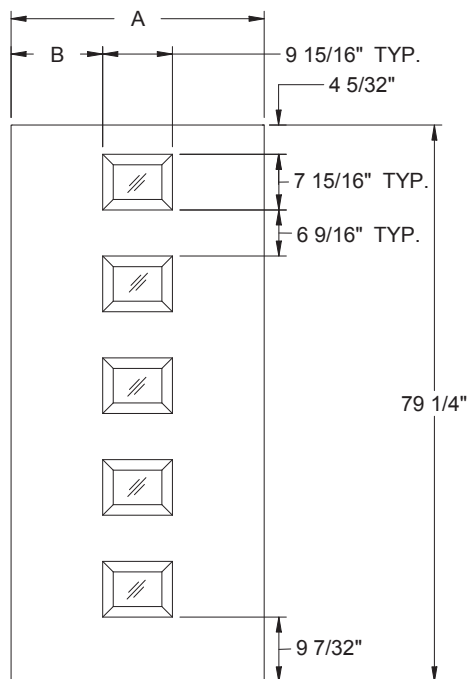

Echo 5-Lite Centered

Daylight Opening:
0806 6-15/16" x 4-15/16" (34 sq.in. per lite)
(170 sq.in. total)

Available in:
Fiber-Classic Oak
Fiber-Classic Mahogany
Smooth-Star
Profiles

Fiber-Classic/
Smooth-Star/
Steel Panel
Dimensions

Fiber-Classic Oak, Fiber-Classic Mahogany, and Smooth-Star			
Width	Glass	A	B
2/6	0806	30"	10-1/32"
2/8	0806	32"	11-1/32"
2/10	0806	34"	12-1/32"
3/0	0806	36"	13-1/32"
3/6◇	0806	42"	16-1/32"

Profiles			
Width	Glass	A	B
2/6	0806	29-31/32"	10-1/32"
2/8	0806	31-31/32"	11-1/32"
2/10	0806	33-31/32"	12-1/32"
3/0	0806	35-31/32"	13-1/32"
3/6	0806	41-31/32"	16-1/32"

◇Only available in Smooth-Star.