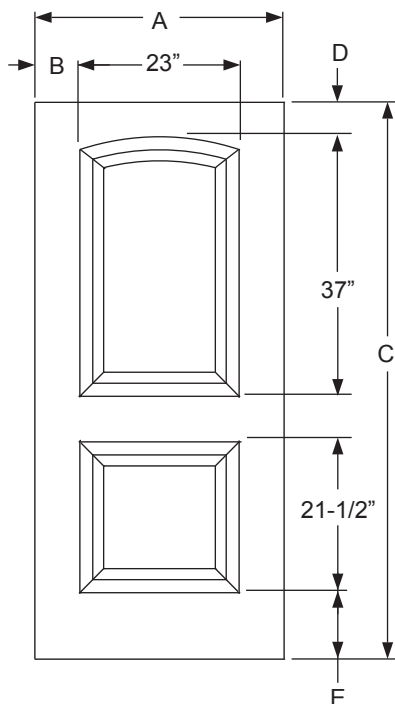

2 Panel Soft Arch Flush

Available in:
Profiles
Steel Edge

Profiles		
Width	A	B
2/8	31-31/32"	4-1/2"
2/10	33-31/32"	5-1/2"
3/0	35-31/32"	6-1/2"

Profiles			
Height	C	D	E
6/8	79-1/4"	4-13/16"	9-7/16"

Steel Edge		
Width	A	B
2/8	31-13/16"	4-13/32"
2/10	33-13/16"	5-13/32"
3/0	35-13/16"	6-13/32"

Steel Edge			
Height	C	D	E
6/8	79-1/4"	5-1/2"	8-11/16"
7/0	83-1/4"	7-1/2"	10-11/16"

Fiber-Classic/
Smooth-Star/
Steel Panel
Dimensions