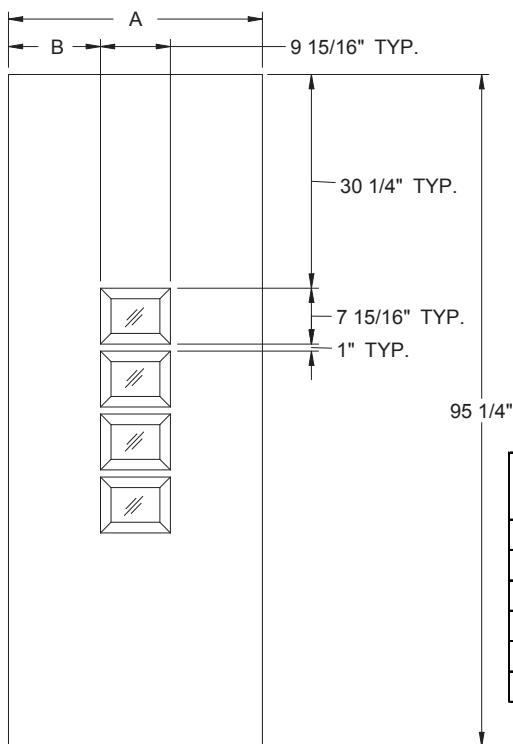

8' Echo 4-Lite Middle Center Cluster

Daylight Opening:
0806 6-15/16" x 4-15/16" (34 sq.in. per lite)
(136 sq.in. total)

Available in:
Fiber-Classic Oak
Fiber-Classic Mahogany
Smooth-Star
Traditions

Fiber-Classic/
Smooth-Star/
Steel Panel
Dimensions

Fiber-Classic Oak, Fiber-Classic Mahogany, and Smooth-Star			
Width	Glass	A	B
2/6	0806	30"	10-1/32"
2/8	0806	32"	11-1/32"
2/10	0806	34"	12-1/32"
3/0	0806	36"	13-1/32"
3/6◇	0806	42"	16-1/32"

Traditions			
Width	Glass	A	B
2/6	0806	29-31/32"	10"
2/8	0806	31-31/32"	11"
2/10	0806	33-31/32"	12"
3/0	0806	35-31/32"	13"

◇Only available in Smooth-Star.