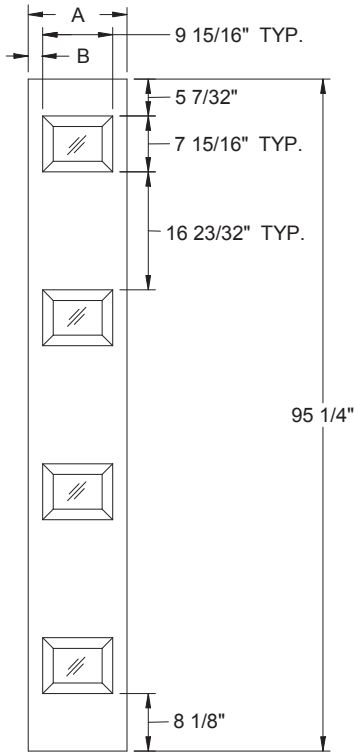

8' Echo 4-Lite Sidelite

Daylight Opening:
0806 6-15/16" x 4-15/16" (34 sq.in. per lite)
(136 sq.in. total)

Available in:
Fiber-Classic Oak
Fiber-Classic Mahogany
Smooth-Star
Traditions

Fiber-Classic/
Smooth-Star/
Steel Panel
Dimensions

Width	Glass	A	B
12"	0806	11-15/16"	1"
14"	0806	13-15/16"	2"