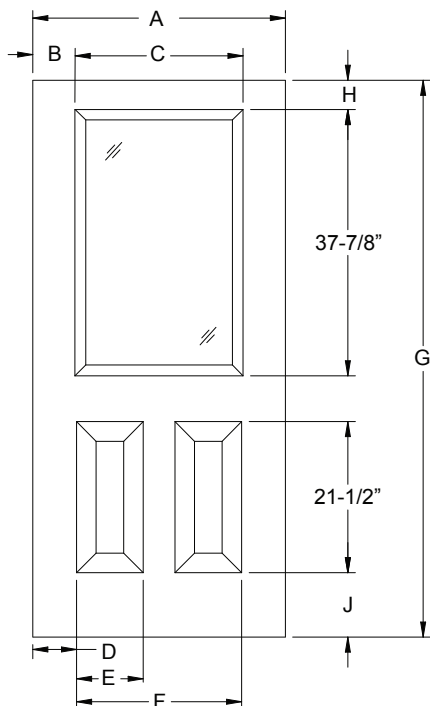

Half Lite 2 Panel Flush

Daylight Opening:

2036	19-1/8" x 35-1/8"	(672 sq.in.)
2036 Impact	18-13/16" x 34-13/16"	(655 sq.in.)
2236	20-29/32" x 34-29/32"	(729 sq.in.)
2236 Impact	20-13/16" x 34-13/16"	(725 sq.in.)

Notes:

For Optional Grille Locations, See Arch 1.
Impact Options Available.

Available in:
Profiles
Traditions

Width	Glass	A	B	C	D	E	F
2/6N	2036	29-31/32"	4-1/16"	21-7/8"	4-17/32"	8-7/32"	20-7/8"
2/8	2236	31-31/32"	4-1/16"	23-7/8"	4-1/4"	9-1/2"	23-1/2"
2/10	2236	33-31/32"	5-1/16"	23-7/8"	5-1/4"	9-1/2"	23-1/2"
3/0	2236	35-31/32"	6-1/16"	23-7/8"	6-1/4"	9-1/2"	23-1/2"

Height	G	H	H (2/6)	J
6/8	79-1/4"	4-5/32"	4-5/32"	9-5/16"
7/0*	83-1/4"	7"	4-5/32"	13-5/16"

*Only available in Profiles.

Fiber-Classic/
Smooth-Star/
Steel Panel
Dimensions