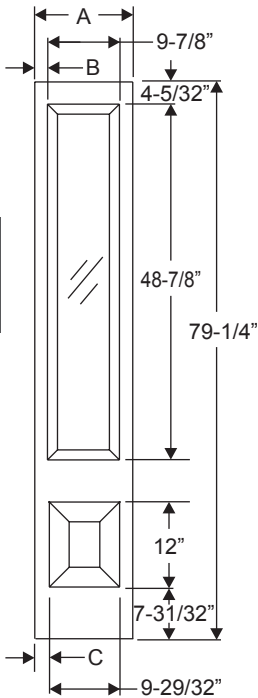

Fiber-Classic/
Smooth-Star/
Steel Panel
Dimensions

3/4 Lite Sidelite 1 Panel Flush

Daylight Opening:

0847	6-15/16" x 45-15/16"	(318 sq.in.)
0847 Impact	6-13/16" x 45-11/16"	(312 sq.in.)

Note:

For Optional Grille Locations, See Arch 1.
Impact Options Available.

Available in:
Profiles

Width	Glass	A	B	C
12"	0847	11-15/16"	1-1/32"	1"
14"	0847	13-15/16"	2-1/32"	2"