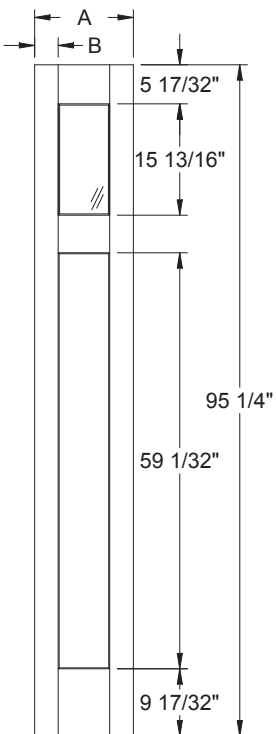

8' Craftsman Lite Shaker Sidelite Flush-Glazed

Daylight Opening:
0816   6 15/16" x 15 7/16"   107 sq.in.

Notes:
For Optional Grille Locations, See Arch 1.

Available in:
Smooth-Star

Width	Glass	A	B
12"	0816	12"	2-11/32"
14"	0816	14"	3-11/32"