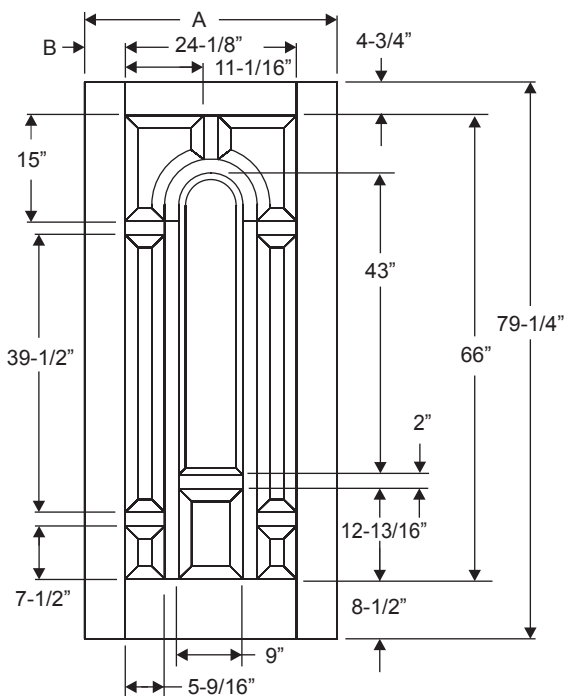

8 Panel

Note:
Impact Options Available.

Available in:
Fiber-Classic Oak
Fiber-Classic Mahogany
Smooth Star

Width	A	B
2/8	32"	3-15/16"
2/10	34"	4-15/16"
3/0	36"	5-15/16"