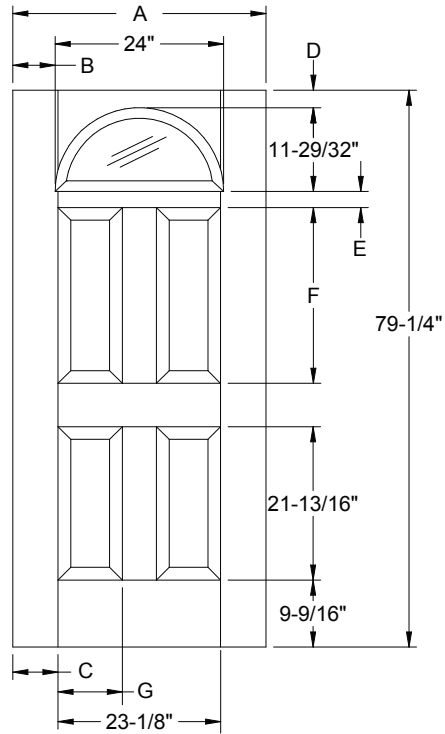

Fan Lite 4 Panel

Daylight Opening:
2210R 8-29/32" x 20-3/4" (140 sq.in.)

Note:
For Optional Grille Locations, See Arch 1.

Available in:
Fiber-Classic Oak
Smooth-Star

Fiber-Classic/
Smooth-Star/
Steel Panel
Dimensions

Fiber-Classic Oak and Smooth-Star (Cutout)								
Width	Glass	A	B	C	D	E	F	G
2/6*	2210R	30"	3"	3-7/16"	2-7/16"	2-11/32"	25"	9-1/8"
2/8	2210R	32"	4"	4-7/16"	2-7/16"	2-11/32"	25"	9-1/8"
2/10	2210R	34"	5"	5-7/16"	2-7/16"	2-11/32"	25"	9-1/8"
3/0	2210R	36"	6"	6-7/16"	2-7/16"	2-11/32"	25"	9-1/8"

*Only available in Fiber-Classic Oak.

Smooth-Star (Molded Open)								
Width	Glass	A	B	C	D	E	F	G
2/8	2210R	32"	4"	4-7/16"	4-7/32"	4-1/4"	21-5/16"	9-1/2"
2/10	2210R	34"	5"	5-7/16"	4-7/32"	4-1/4"	21-5/16"	9-1/2"
3/0	2210R	36"	6"	6-7/16"	4-7/32"	4-1/4"	21-5/16"	9-1/2"

Fan Lite 4 Panel Flush

Daylight Opening:
2210R 8-29/32" x 20-3/4" (140 sq.in.)

Note:
For Optional Grille Locations, See Arch 1.

Available in:
Profiles
Traditions
Steel Edge

Profiles and Traditions				
Width	Glass	A	B	C
2/8	2210R	31-31/32"	4"	4-1/4"
2/10	2210R	33-31/32"	5"	5-1/4"
3/0	2210R	35-31/32"	6"	6-1/4"

All Door Collections		
Height	D	E
6/8	79-1/4"	9-5/16"
7/0*	83-1/4"	13-5/16"

Steel Edge				
Width	Glass	A	B	C
2/8	2210R	31-13/16"	3-29/32"	4-5/32"
2/10	2210R	33-13/16"	4-29/32"	5-5/32"
3/0	2210R	35-13/16"	5-29/32"	6-5/32"

*Only available in Profiles.