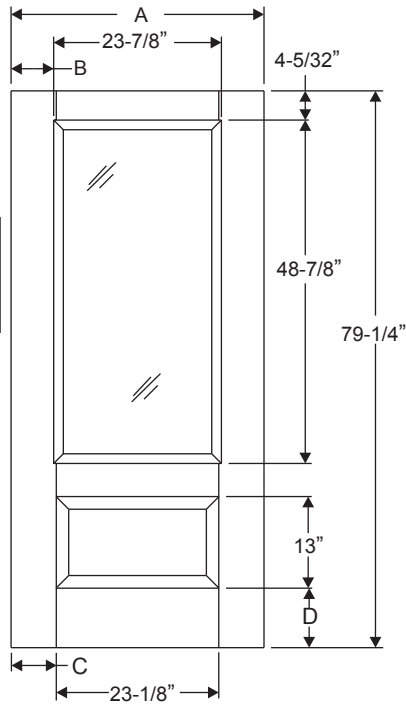

Fiber-Classic/
Smooth-Star/
Steel Panel
Dimensions

Width	Glass	A	B
10"*◇	0764	9-15/16"	9/16"
12"	0764	11-15/16"	1-9/16"
14"	0764	13-15/16"	2-9/16"

Height	C	D	E
6/6	76-11/16"	4-5/32"	6-23/32"
6/8	79-1/4"	4-5/32"	9-9/32"
7/0	83-1/4"	7-1/16"	10-3/8"

*Only available in 6/8 Smooth-Star.

◇Not available in 7/0 Smooth-Star.

△Only available in Profiles.

All Collections			
Height	D	E	F
6/6□	76-11/16"	6-17/32"	12-1/16"
6/8	79-1/4"	6-17/32"	14-5/8"
7/0◇	83-1/4"	9-3/8"	15-25/32"

□Traditions only available in 2/10.

◇Not available in Traditions.

Fiber-Classic/
Smooth-Star/
Steel Panel
Dimensions

3/4 Lite 1 Panel

Daylight Opening:
 2247 21-1/8" x 46-1/8" (974 sq.in.)
 2247 Impact 20-13/16' x 45-13/16" (954 sq.in.)