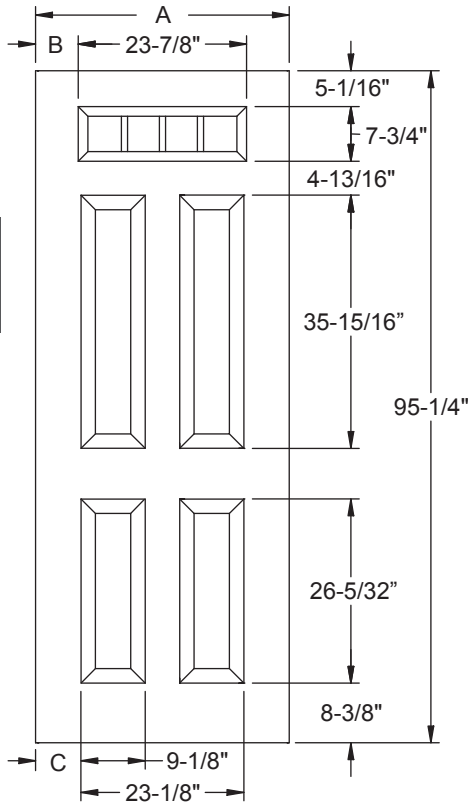

Fiber-Classic/
Smooth-Star/
Steel Panel
Dimensions

8' 4 Lite 4 Panel Flush

Daylight Opening:
2206 21-1/8" x 5" (93 sq.in.)

Available in:
Traditions

Width	Glass	A	B	C
2/8	2206	31-31/32"	4-1/16"	4-13/32"
2/10	2206	33-31/32"	5-1/16"	5-13/32"
3/0	2206	35-31/32"	6-1/16"	6-13/32"