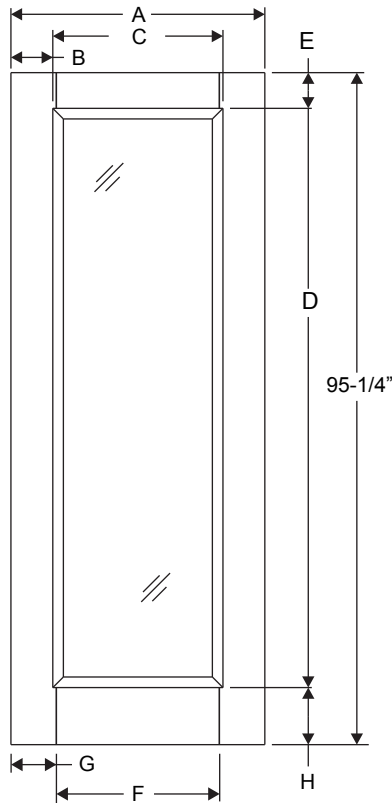

8' Full Lite w/ Stile Lines

Daylight Opening:

2080 (1/2" glass)	19-1/8" x 79-1/8"	(1513 sq.in.)
2080 (1" glass)	18-15/16" x 78-15/16"	(1495 sq.in.)
2080 Impact (1" glass)	18-13/16" x 78-13/16"	(1483 sq.in.)
2280 (1/2" glass)	21-1/8" x 79-1/8"	(1672 sq.in.)
2280 (1" glass)	20-15/16" x 78-15/16"	(1653 sq.in.)
2280 Impact (1" glass)	20-13/16" x 78-13/16"	(1640 sq.in.)

Note:

For Optional Grille Locations, See Arch 1.
Impact Options Available.

Available in:

Fiber-Classic Mahogany
Fiber-Classic Oak
Smooth-Star

Fiber-Classic/
Smooth-Star/
Steel Panel
Dimensions

Width	Glass	A	B	C	D	E	F	G	H
2/6N*	2080	30"	3-15/16"	22-1/8"	82-1/8"	5-1/8"	21"	4-1/2"	8"
2/6N Impact	2080	30"	4-1/16"	21-7/8"	81-7/8"	5-1/4"	21"	4-1/2"	8-1/8"
2/8	2280	32"	3-15/16"	24-1/8"	82-1/8"	5-1/8"	23-1/8"	4-7/16"	8"
2/8 Impact	2280	32"	4-1/16"	23-7/8"	81-7/8"	5-1/4"	23-1/8"	4-7/16"	8-1/8"
2/10	2280	34"	4-15/16"	24-1/8"	82-1/8"	5-1/8"	23-1/8"	5-7/16"	8"
2/10 Impact	2280	34"	5-1/16"	23-7/8"	81-7/8"	5-1/4"	23-1/8"	5-7/16"	8-1/8"
3/0	2280	36"	5-15/16"	24-1/8"	82-1/8"	5-1/8"	23-1/8"	6-7/16"	8"
3/0 Impact	2280	36"	6-1/16"	23-7/8"	81-7/8"	5-1/4"	23-1/8"	6-7/16"	8-1/8"

*Only available in Smooth-Star.