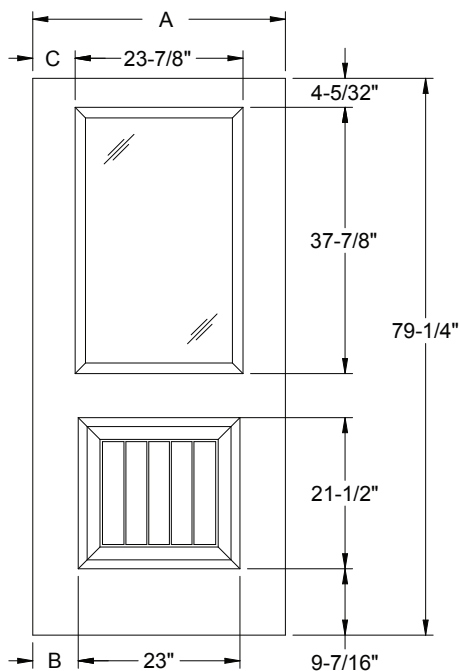

Half Lite 1 Panel Plank Flush

Daylight Opening:

2236	20-29/32" x 34-29/32"	(729 sq.in.)
2236 Impact	20-13/16" x 34-13/16"	(725 sq.in.)

Notes:

For Optional Grille Locations, See Arch 1.
Impact Options Available.

Fiber-Classic/
Smooth-Star/
Steel Panel
Dimensions

Available in:
Profiles

Width	Glass	A	B	C
2/8	2236	31-31/32"	4-1/2"	4-1/32"
2/10	2236	33-31/32"	5-1/2"	5-1/32"
3/0	2236	35-31/32"	6-1/2"	6-1/32"