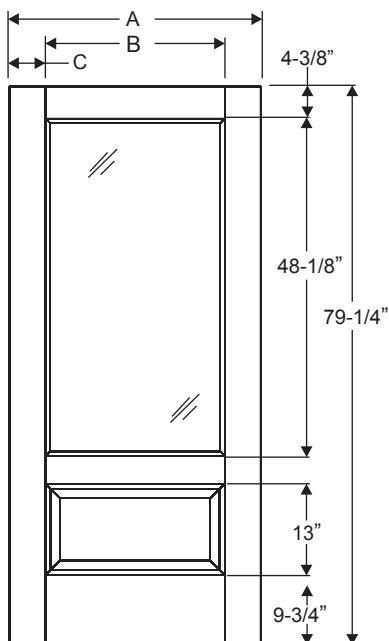

Available in:
Profiles

Fiber-Classic/
Smooth-Star/
Steel Panel
Dimensions

Width	Glass	A	B
2/8	1640V	31-31/32"	4-1/16"
2/10	1640V	33-31/32"	5-1/16"
3/0	1640V	35-31/32"	6-1/16"

3/4 Lite 1 Panel Flush-Glazed