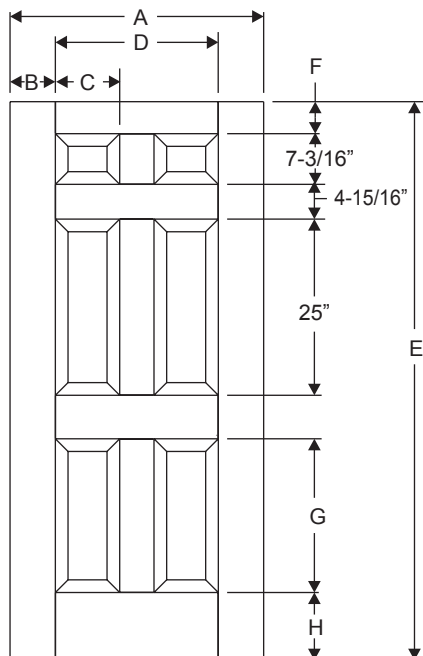

6 Panel

Note:
Impact Options Available.

Available in:
Fiber-Classic Oak
Fiber-Classic Mahogany
Smooth-Star

All Door Collections				
Width	A	B	C	D
2/6N*	30"	4-1/2"	8-13/16"	21"
2/6◇	30"	3-7/16"	9-1/8"	23-1/8"
2/8N□	32"	5-1/2"	8-13/16"	21"
2/8	32"	4-7/16"	9-1/8"	23-1/8"
2/10	34"	5-7/16"	9-1/8"	23-1/8"
3/0	36"	6-7/16"	9-1/8"	23-1/8"

*Only available in 6/8 Fiber-Classic Oak and 6/8 Smooth-Star.

◇Only available in 7/0 Fiber-Classic Oak.

□Only available in 6/8 Fiber-Classic Oak.

Smooth-Star				
Height	E	F	G	H
6/8	79-1/4"	4-9/16"	21-13/16"	9-9/16"
6/8 Elevated	79-1/4"	4-9/16"	20-21/32"	10-23/32"
7/0	83-1/4"	7-13/32"	21-13/16"	10-23/32"

Fiber-Classic Oak & Fiber-Classic Mahogany				
Height	E	F	G	H
6/8	79-1/4"	4-9/16"	21-13/16"	9-9/16"
6/8 Elevated△	79-1/4"	3-13/32"	21-13/16"	10-23/32"
7/0∅	83-1/4"	7-13/32"	21-13/16"	10-23/32"

△Only available in 3/0 Fiber-Classic Oak.

∅Only available in Fiber-Classic Oak.