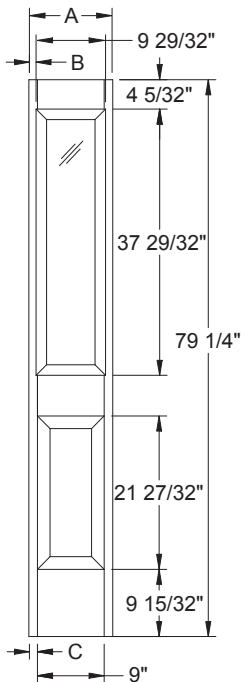

Half Lite Sidelite 1 Panel

Daylight Opening:

0836 6-29/32" x 34-29/32" (241 sq.in.)
0836 Impact 6-13/16" x 34-13/16" (237 sq.in.)

Available in:

Fiber-Classic Oak
Fiber-Classic Mahogany
Smooth-Star

Note:

For Optional Grille Locations,
See Arch 1.

Width	Glass	A	B	C
12"	0836	11-15/16"	1-1/32"	1-15/32"
14"	0836	13-15/16"	2-1/32"	2-15/32"