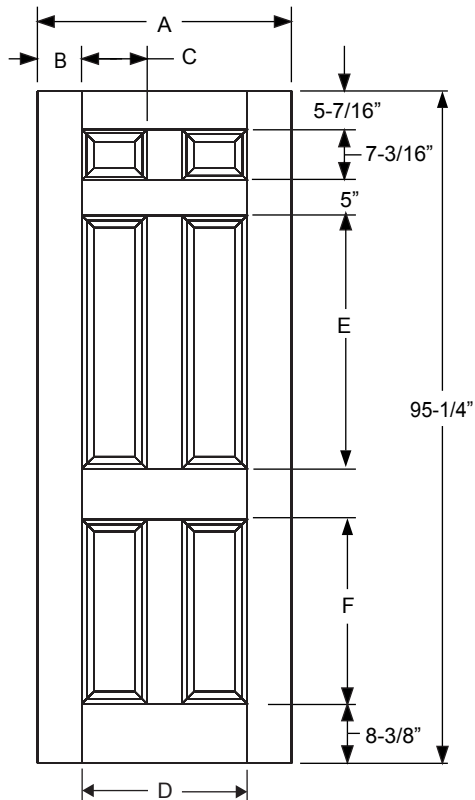

8' 6 Panel

Note:
Impact Options Available.

Available in:
Fiber-Classic Oak
Fiber-Classic Mahogany
Smooth-Star

Width	A	B	C	D	E	F
2/6N*	30"	4-1/2"	8-13/16"	21"	39-1/2"	23-3/4"
2/8	32"	4-7/16"	9-1/8"	23-1/8"	35-15/16"	26-5/32"
2/10	34"	5-7/16"	9-1/8"	23-1/8"	35-15/16"	26-5/32"
3/0	36"	6-7/16"	9-1/8"	23-1/8"	35-15/16"	26-5/32"

*Only available in Smooth-Star.