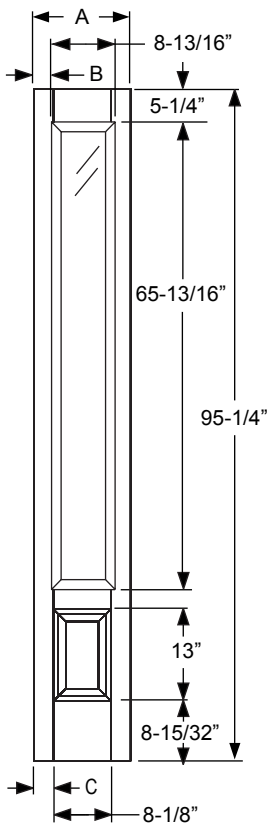

8' 3/4 Lite Sidelite 1 Panel

Daylight Opening:
0764 5-15/16" x 62-15/16" (373 sq.in.)
0764 Impact 5-13/16" x 62-13/16" (365 sq.in.)

Notes:
For Optional Grille Locations, See Arch 1.
Impact Options Available.

Available in:
Fiber-Classic Oak
Fiber-Classic Mahogany
Smooth-Star

Width	Glass	A	B	C
12"	0764	11-15/16"	1-9/16"	1-29/32"
14"	0764	13-15/16"	2-9/16"	2-29/32"