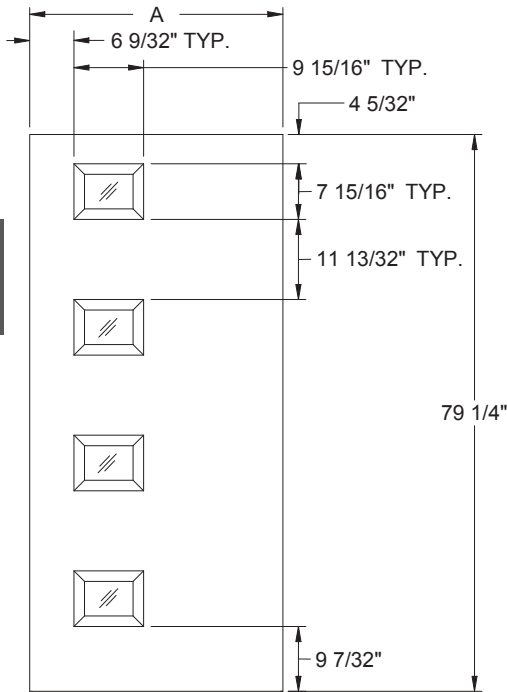

6/8 Pulse

Fiber-Classic/
Smooth-Star/
Steel Panel
Dimensions

Echo 4-Lite Offset

Daylight Opening:
0806 6-15/16" x 4-15/16" (34 sq.in. per lite)
(136 sq.in. total)

Available in:
Fiber-Classic Oak
Fiber-Classic Mahogany
Smooth-Star
Profiles

Also available
offset right.

Fiber-Classic Oak, Fiber-Classic Mahogany, and Smooth-Star		
Width	Glass	A
2/6	0806	30"
2/8	0806	32"
2/10	0806	34"
3/0	0806	36"
3/6◇	0806	42"

Profiles		
Width	Glass	A
2/6	0806	29-31/32"
2/8	0806	31-31/32"
2/10	0806	33-31/32"
3/0	0806	35-31/32"
3/6	0806	41-31/32"

◇Only available in Smooth-Star.