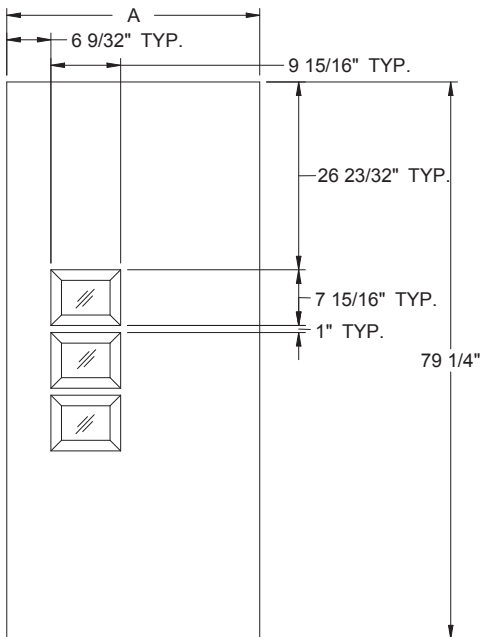

Echo 3-Lite Middle Offset Cluster

Daylight Opening:
0806 6-15/16" x 4-15/16" (34 sq.in. per lite)
(102 sq.in. total)

Available in:
Fiber-Classic Oak
Fiber-Classic Mahogany
Smooth-Star
Profiles

Also available
off set right.

Fiber-Classic Oak, Fiber-Classic Mahogany, and Smooth-Star		
Width	Glass	A
2/6	0806	30"
2/8	0806	32"
2/10	0806	34"
3/0	0806	36"
3/6◇	0806	42"

Profiles		
Width	Glass	A
2/6	0806	29-31/32"
2/8	0806	31-31/32"
2/10	0806	33-31/32"
3/0	0806	35-31/32"
3/6	0806	41-31/32"

◇Only available in Smooth-Star.