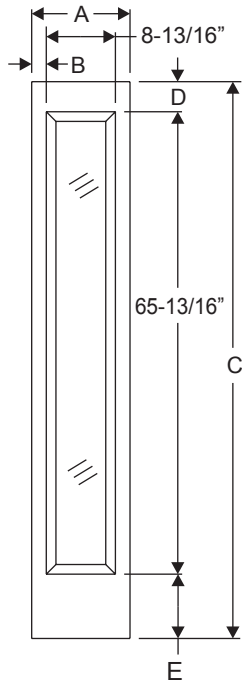

Fiber-Classic Oak				
Height	D	E	F	G
6/6	4-23/32"	64-3/8"	7-19/32"	76-11/16"
6/8	4-23/32"	64-3/8"	10-3/32"	79-1/4"

Smooth-Star				
Height	D	E	F	G
6/6	4-9/16"	64-3/8"	7-25/32"	76-11/16"
6/8	4-9/16"	64-3/8"	10-5/16"	79-1/4"

Available in:

Fiber-Classic Oak
Fiber-Classic Mahogany
Smooth-Star
Profiles
Traditions

Fiber-Classic/
Smooth-Star/
Steel Panel
Dimensions

Fiber-Classic and Smooth-Star										
Width	Glass	A	B	C	D	E (6/6)	E (6/8)	E (7/0)	F (6/6, 6/8)	F (7/0)
2/0Δ	1464	24"	4-1/8"	15-3/4"	65-3/4"	6-23/32"	9-9/32"	-	4-7/32"	-
2/4φ	1664	28"	5-1/32"	17-31/32"	65-31/32"	6-5/8"	9-3/16"	-	4-1/8"	-
2/6∇	2064	30"	4-1/16"	21-29/32"	65-29/32"	6-21/32"	9-7/32"	-	4-5/32"	-
2/8N	2064	32"	5-1/16"	21-29/32"	65-29/32"	6-21/32"	9-7/32"	-	4-5/32"	-
2/8	2264	32"	4-1/16"	23-7/8"	65-7/8"	6-21/32"	9-7/32"	10-11/32"	4-5/32"	7-1/32"
2/10	2264	34"	5-1/16"	23-7/8"	65-7/8"	6-21/32"	9-7/32"	10-11/32"	4-5/32"	7-1/32"
3/0	2264	36"	6-1/16"	23-7/8"	65-7/8"	6-21/32"	9-7/32"	10-11/32"	4-5/32"	7-1/32"
3/6ℓ	2264	42"	9-1/16"	23-7/8"	65-7/8"	6-21/32"	9-7/32"	10-11/32"	4-5/32"	7-1/32"

Available in:

Fiber-Classic Oak
Smooth-Star

Fiber-Classic Oak				
Width	Glass	A	B	C
12"	0864	11-15/16"	1-25/32"	8-3/8"
14"	0864	13-15/16"	2-25/32"	8-3/8"

Fiber-Classic Oak				
Height	D	E	F	G
6/8	5-11/32"	64-3/8"	9-17/32"	79-1/4"

Smooth-Star				
Width	Glass	A	B	C
10"	0764	9-15/16"	1-11/32"	7-1/4"
12"	0764	11-15/16"	2-11/32"	7-1/4"
14"	0764	13-15/16"	3-11/32"	7-1/4"

Smooth-Star				
Height	D	E	F	G
6/6	4-19/32"	64-1/4"	7-27/32"	76-11/16"
6/8	4-19/32"	64-1/4"	10-13/32"	79-1/4"