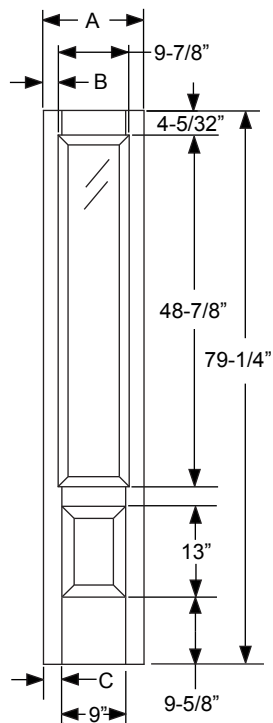

3/4 Lite Sidelite 1 Panel

Daylight Opening:

0847	6-15/16" x 45-15/16"	(318 sq.in.)
0847 Impact	6-13/16" x 45-11/16"	(312 sq.in.)

Note:

For Optional Grille Locations, See Arch 1.
Impact Options Available.

Available in:
Fiber-Classic Oak
Fiber-Classic Mahogany
Smooth-Star

Width	Glass	A	B	C
12"	0847	11-15/16"	1-1/32"	1-15/32"
14"	0847	13-15/16"	2-1/32"	2-15/32"