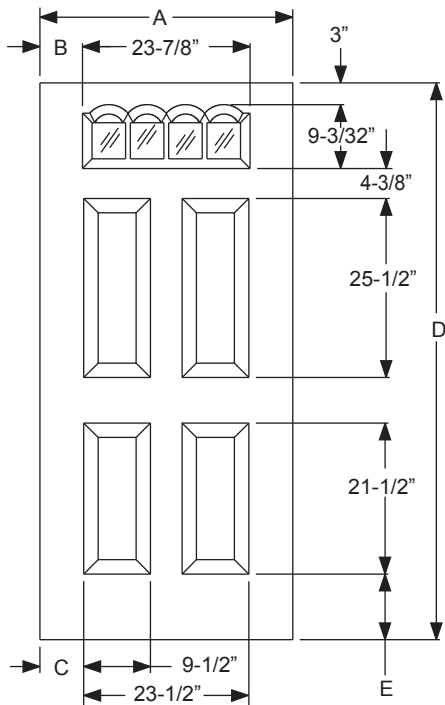

4 Lite Scallop 4 Panel Flush

Daylight Opening:
2206 21-1/8" x 5" (93 sq.in.)

Available in:
Profiles
Traditions

Width	Glass	A	B	C
2/8	2206	31-31/32"	4-1/16"	4-1/4"
2/10	2206	33-31/32"	5-1/16"	5-1/4"
3/0	2206	35-31/32"	6-1/16"	6-1/4"

Height	D	E
6/8	79-1/4"	9-5/16"
7/0*	83-1/4"	13-5/16"

*Only available in Profiles.