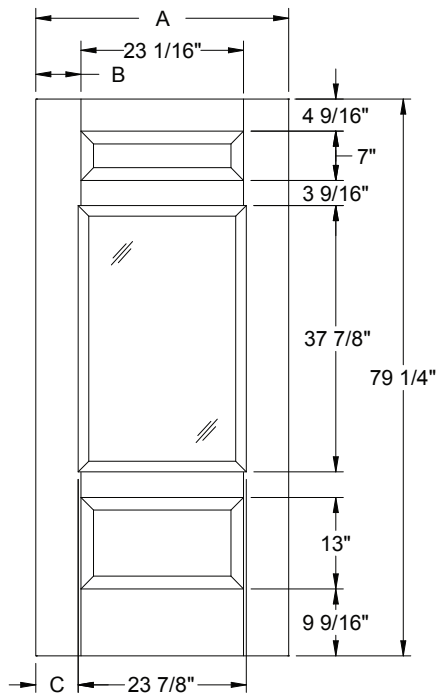

Half Lite 1 Panel Top and Bottom

Daylight Opening:

2236	20-29/32" x 34-29/32"	(729 sq.in.)
2236 Impact	20-13/16" x 34-13/16"	(725 sq.in.)

Notes:

For Optional Grille Locations, See Arch 1.
Impact Options Available.

Available in:

Smooth-Star

Width	Glass	A	B	C
2/8	2236	32"	4-15/32"	4-1/16"
2/10	2236	34"	5-15/32"	5-1/16"
3/0	2236	36"	6-15/32"	6-1/16"