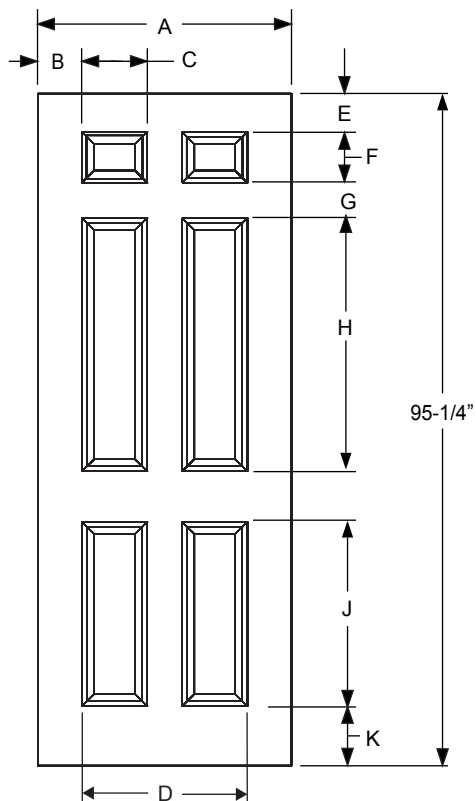

8' 6 Panel Flush

Available in:
Traditions

Fiber-Classic/
Smooth-Star/
Steel Panel
Dimensions

Width	A	B	C	D	E
2/6N	29-31/32"	4-13/32"	8-7/8"	21-5/32"	5-17/32"
2/8	31-31/32"	4-13/32"	9-1/8"	23-1/8"	5-7/16"
2/10	33-31/32"	5-13/32"	9-1/8"	23-1/8"	5-7/16"
3/0	35-31/32"	6-13/32"	9-1/8"	23-1/8"	5-7/16"

Width	F	G	H	J	K
2/6N	9-15/16"	4-5/16"	36-3/4"	23-1/16"	8-9/32"
2/8	7-3/16"	5"	35-15/16"	26-5/32"	8-3/8"
2/10	7-3/16"	5"	35-15/16"	26-5/32"	8-3/8"
3/0	7-3/16"	5"	35-15/16"	26-5/32"	8-3/8"