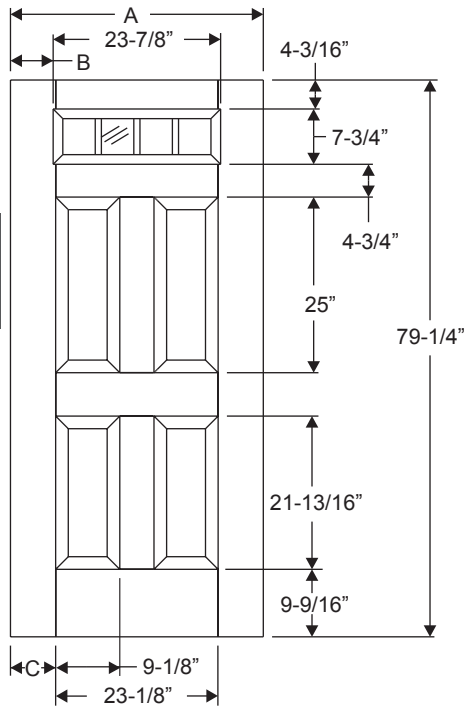

*Only available in Profiles.

Fiber-Classic/
Smooth-Star/
Steel Panel
Dimensions

4 Lite 4 Panel

Daylight Opening:
2206 21-1/8" x 5" (93 sq.in.)

Available in:
Smooth-Star

Width	Glass	A	B	C
2/8	2206	32"	4-1/16"	4-7/16"
2/10	2206	34"	5-1/16"	5-7/16"
3/0	2206	36"	6-1/16"	6-7/16"