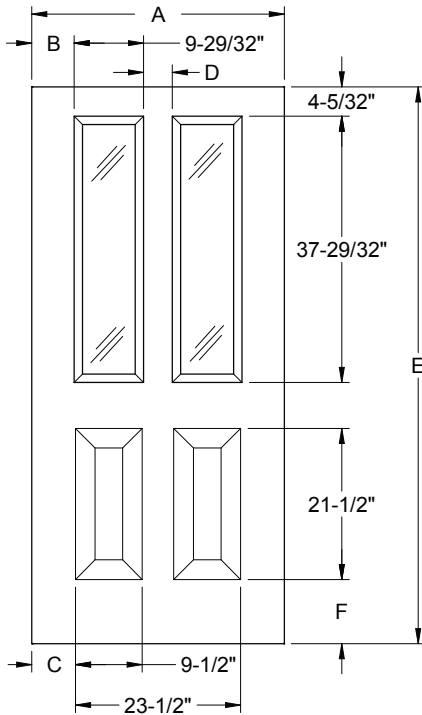

Daylight Opening:

0836 6-29/32" x 34-29/32" (241 sq.in. per lite)
(482 sq. in. total)

Note:

For Optional Grille Locations, See Arch 1.

Available in:

Fiber-Classic Oak

Smooth-Star

Width	Glass	A	B	C
2/8	0836	32"	4-1/16"	4-7/16"
2/10	0836	34"	5-1/16"	5-7/16"
3/0	0836	36"	6-1/16"	6-7/16"