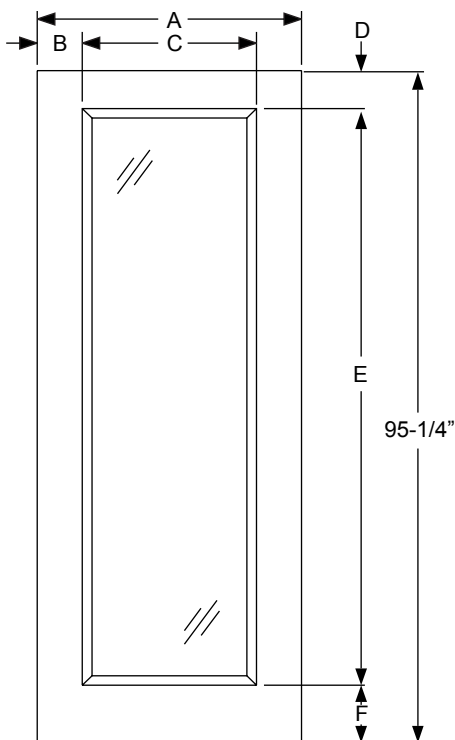

8' Full Lite Flush

Daylight Opening:

1480	13" x 79"	(1027 sq.in.)
1480 Impact	12-13/16" x 78-13/16"	(1010 sq.in.)
2080 (1/2" glass)	19-1/8" x 79-1/8"	(1513 sq.in.)
2080 (1" glass)	18-15/16" x 78-15/16"	(1495 sq.in.)
2080 Impact (1" glass)	18-13/16" x 78-13/16"	(1483 sq.in.)
2280 (1/2" glass)	21-1/8" x 79-1/8"	(1672 sq.in.)
2280 (1" glass)	20-15/16" x 78-15/16"	(1653 sq.in.)
2280 Impact (1" glass)	20-13/16" x 78-13/16"	(1640 sq.in.)

Fiber-Classic/
Smooth-Star/
Steel Panel
Dimensions

Notes:

For Optional Grille Locations, See Arch 1.

Impact Options Available.

Noise Reduction Options Available.

Available in:

- Fiber-Classic Oak
- Fiber-Classic Mahogany
- Smooth-Star
- Traditions

Fiber-Classic Mahogany, Fiber-Classic Oak, Smooth-Star							
Width	Glass	A	B	C	D	E	F
2/0 (FCO)	1480	24"	4"	16"	5-1/4"	82"	8"
2/0 (SS)	1480	24"	4-1/8"	15-3/4"	5-3/8"	81-3/4"	8-1/8"
2/0 Impact	1480	24"	4-1/16"	15-7/8"	5-5/16"	81-7/8"	8-1/16"
2/4 (FCO)	1480	28"	6"	16"	5-1/4"	82"	8"
2/4 (SS)	1480	28"	6-1/8"	15-3/4"	5-3/8"	81-3/4"	8-1/8"
2/4 Impact	1480	28"	6-1/16"	15-7/8"	5-5/16"	81-7/8"	8-1/16"
2/6	2080	30"	3-15/16"	22-1/8"	5-1/8"	82-1/8"	8"
2/6 Impact	2080	30"	4-1/16"	21-7/8"	5-1/4"	81-7/8"	8-1/8"
2/8N	2080	32"	4-15/16"	22-1/8"	5-1/8"	82-1/8"	8"
2/8	2280	32"	3-15/16"	24-1/8"	5-1/8"	82-1/8"	8"
2/8 Impact	2280	32"	3-15/16"	23-7/8"	5-1/4"	81-7/8"	8-1/8"
2/10	2280	34"	4-15/16"	24-1/8"	5-1/8"	82-1/8"	8"
2/10 Impact	2280	34"	4-15/16"	23-7/8"	5-1/4"	81-7/8"	8-1/8"
3/0	2280	36"	5-15/16"	24-1/8"	5-1/8"	82-1/8"	8"
3/0 Impact	2280	36"	5-15/16"	23-7/8"	5-1/4"	81-7/8"	8-1/8"
3/6*	2280	42"	9-15/16"	24-1/8"	5-1/8"	82-1/8"	8"

*Only available in Smooth-Star.

Traditions							
Width	Glass	A	B	C	D	E	F
2/0	1480	23-31/32"	4-1/8"	15-3/4"	5-3/8"	81-3/4"	8-1/8"
2/0 Impact	1480	23-31/32"	4-1/16"	15-7/8"	5-5/16"	81-7/8"	8-1/16"
2/6	2080	29-31/32"	7-27/32"	22-1/8"	5-1/8"	82-1/8"	8"
2/6 Impact	2080	29-31/32"	4-1/16"	21-7/8"	5-1/4"	81-7/8"	8-1/8"
2/8N	2080	31-31/32"	4-15/16"	22-1/8"	5-1/8"	82-1/8"	8"
2/8	2280	31-31/32"	3-15/16"	24-1/8"	5-1/8"	82-1/8"	8"
2/8 Impact	2280	31-31/32"	3-15/16"	23-7/8"	5-1/4"	81-7/8"	8-1/8"
2/10	2280	33-31/32"	4-15/16"	24-1/8"	5-1/8"	82-1/8"	8"
2/10 Impact	2280	33-31/32"	4-15/16"	23-7/8"	5-1/4"	81-7/8"	8-1/8"
3/0	2280	35-31/32"	5-15/16"	24-1/8"	5-1/8"	82-1/8"	8"
3/0 Impact	2280	41-31/32"	5-15/16"	23-7/8"	5-1/4"	81-7/8"	8-1/8"