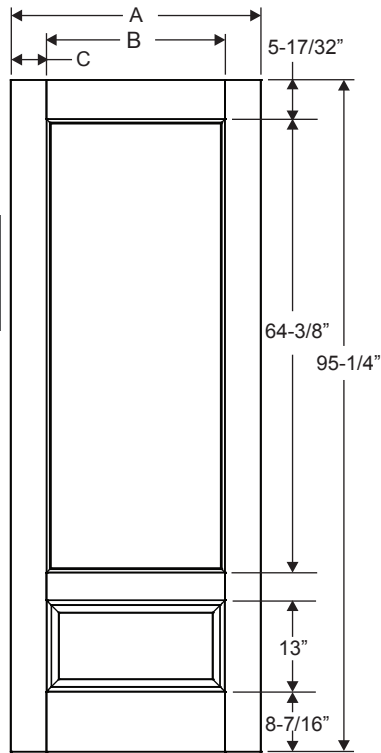

Fiber-Classic/
Smooth-Star/
Steel Panel
Dimensions

8' 3/4 Lite 1 Panel Flush-Glazed

Daylight Opening:

2064	20-1/32" x 63-1/8"	(1264 sq.in.)
2564	24-5/32" x 63-1/8"	(1524 sq.in.)

Note:

For Optional Grille Locations, See Arch 1.

Available in:
Smooth-Star

Width	Glass	A	B	C
2/6	2064	30"	21-7/32"	4-3/8"
2/8	2064	32"	21-7/32"	5-3/8"
2/10	2564	34"	25-11/32"	4-5/16"
3/0	2564	36"	25-11/32"	5-5/16"