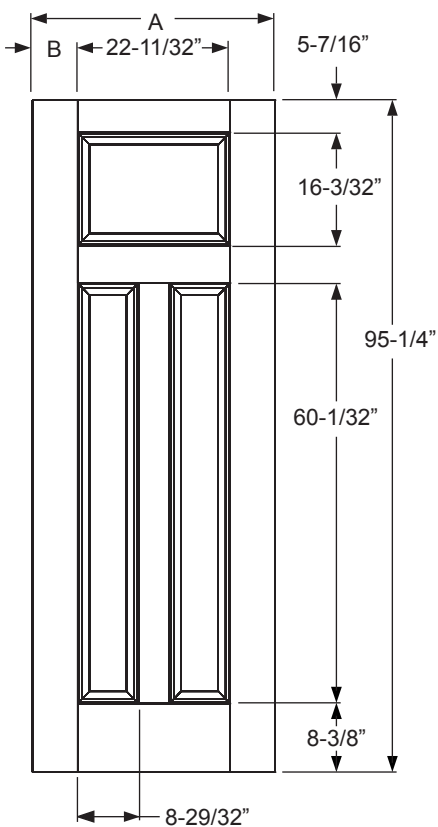

8' 2 Panel Craftsman

Note:
Impact Options Available.

Available in:
Smooth-Star

Width	A	B
2/8	32"	4-27/32"
2/10	34"	5-27/32"
3/0	36"	6-27/32"