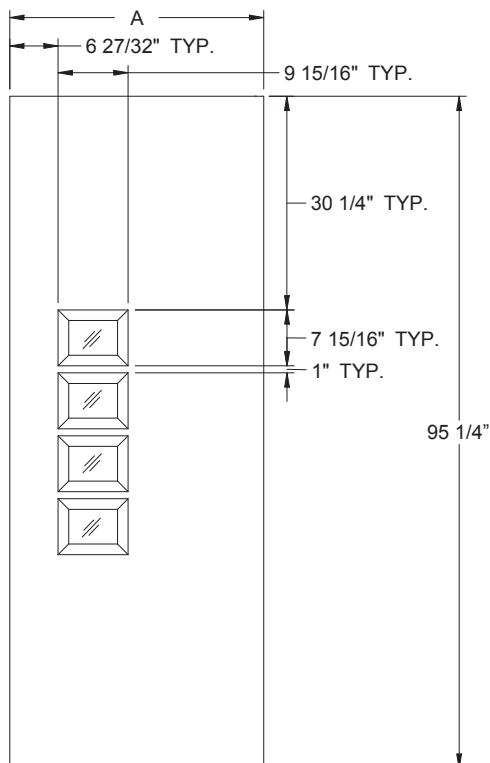

8' Echo 4-Lite Middle Offset Cluster

Daylight Opening:
0806 6-15/16" x 4-15/16" (34 sq.in. per lite)
(136 sq.in. total)

Available in:
Fiber-Classic Oak
Fiber-Classic Mahogany
Smooth-Star
Traditions

Also available
offset right.

Fiber-Classic Oak, Fiber-Classic Mahogany, and Smooth-Star		
Width	Glass	A
2/6	0806	30"
2/8	0806	32"
2/10	0806	34"
3/0	0806	36"
3/6◇	0806	42"

Traditions		
Width	Glass	A
2/6	0806	29-31/32"
2/8	0806	31-31/32"
2/10	0806	33-31/32"
3/0	0806	35-31/32"

◇Only available in Smooth-Star.