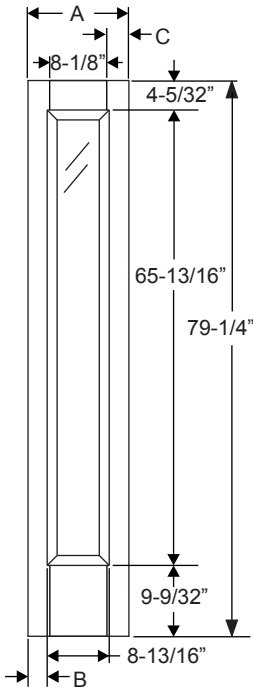

*Only available in 6/6.

Smooth-Star				
Width	Glass	A	B	C
2/0	1464	24"	4-1/4"	15-1/2"
2/6	2064	30"	4-3/8"	21-7/32"
2/8	2064	32"	5-3/8"	21-7/32"
2/10	2564	34"	4-3/32"	25-11/32"
3/0	2564	36"	5-3/32"	25-11/32"

Available in:

Fiber-Classic Oak
Fiber-Classic Mahogany
Smooth-Star
Profiles
Traditions

Fiber-Classic/
Smooth-Star/
Steel Panel
Dimensions

Fiber-Classic and Smooth-Star										
Width	Glass	A	B	C	D	E (6/6)	E (6/8)	E (7/0)	F (6/6, 6/8)	F (7/0)
2/0Δ	1464	24"	4-1/8"	15-3/4"	65-3/4"	6-23/32"	9-9/32"	-	4-7/32"	-
2/4φ	1664	28"	5-1/32"	17-31/32"	65-31/32"	6-5/8"	9-3/16"	-	4-1/8"	-
2/6∇	2064	30"	4-1/16"	21-29/32"	65-29/32"	6-21/32"	9-7/32"	-	4-5/32"	-
2/8N	2064	32"	5-1/16"	21-29/32"	65-29/32"	6-21/32"	9-7/32"	-	4-5/32"	-
2/8	2264	32"	4-1/16"	23-7/8"	65-7/8"	6-21/32"	9-7/32"	10-11/32"	4-5/32"	7-1/32"
2/10	2264	34"	5-1/16"	23-7/8"	65-7/8"	6-21/32"	9-7/32"	10-11/32"	4-5/32"	7-1/32"
3/0	2264	36"	6-1/16"	23-7/8"	65-7/8"	6-21/32"	9-7/32"	10-11/32"	4-5/32"	7-1/32"
3/6ℓ	2264	42"	9-1/16"	23-7/8"	65-7/8"	6-21/32"	9-7/32"	10-11/32"	4-5/32"	7-1/32"

*Only available in Profiles.

φOnly available in 6/6 and 6/8.

Fiber-Classic and Smooth-Star	
Height	G
6/6	76-11/16"
6/8	79-1/4"
7/0	83-1/4"

Profiles and Traditions	
Height	G
6/6□	76-11/16"
6/8	79-1/4"
7/0*	83-1/4"

□Only available in Traditions.

*Only available in Profiles.

□Only available in 2/4 and 2/10.

Fiber-Classic/
Smooth-Star/
Steel Panel
Dimensions

Full Lite Sidelite w/ Stile Lines

Daylight Opening:

0764	5-15/16" x 62-15/16"	(373 sq.in.)
0764 Impact	5-13/16" x 62-13/16"	(365 sq.in.)