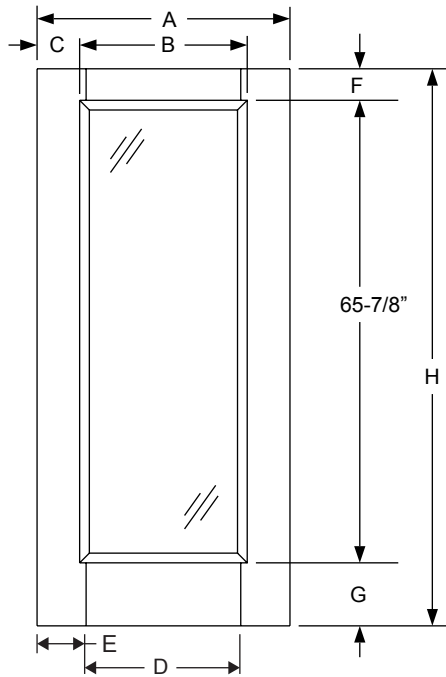

6/8 Fiber-Classic/ Smooth-Star/ Steel 4.3
8/0 Fiber-Classic/ Smooth-Star/ Steel 4.47
6/8 Pulse 4.64
8/0 Pulse 4.72

Fiber-Classic/
Smooth-Star/
Steel Panel
Dimensions

Fiber-Classic/
Smooth-Star/
Steel Panel
Dimensions