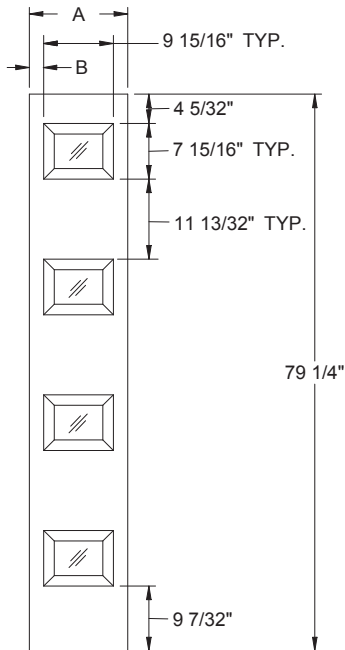

Echo 4-Lite Sidelite

Daylight Opening:
0806 6-15/16" x 4-15/16" (34 sq.in. per lite)
(136 sq.in. total)

Available in:
Fiber-Classic Oak
Fiber-Classic Mahogany
Smooth-Star
Traditions

Width	Glass	A	B
12"	0806	11-15/16"	1"
14"	0806	13-15/16"	2"