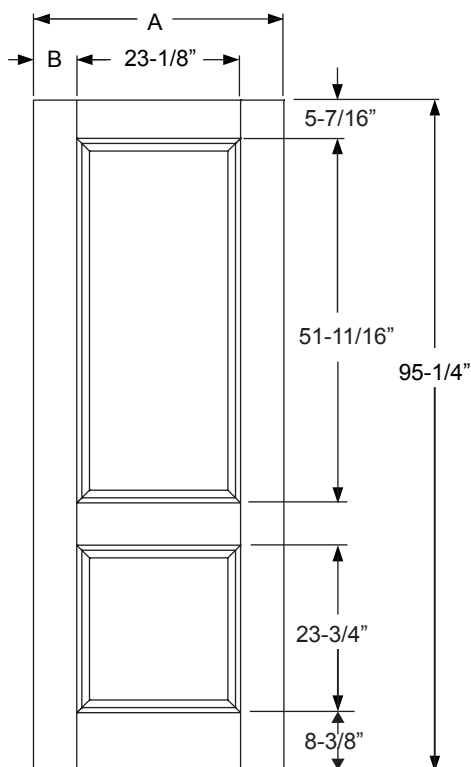

8' 2 Panel Square Top

Note:
Impact Options Available.

Available in:
Smooth-Star

Width	A	B
2/8	32"	4-7/16"
2/10	34"	5-7/16"
3/0	36"	6-7/16"