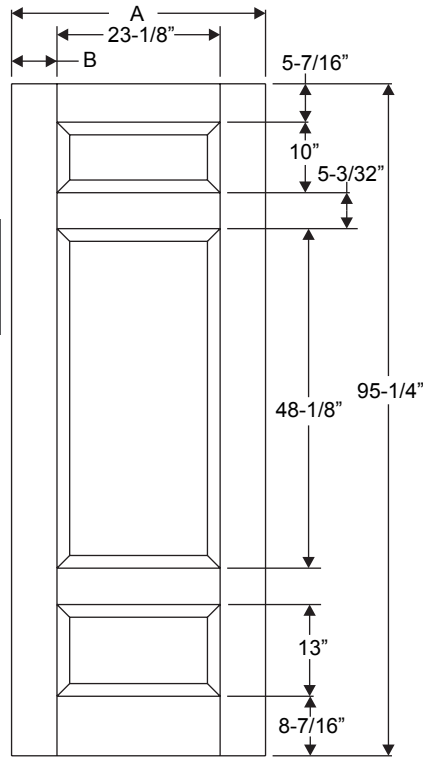

8' 3 Panel

Note:
Impact Options Available.

Available in:
Fiber-Classic Oak
Smooth-Star

Width	A	B
2/8	32"	4-7/16"
2/10	34"	5-7/16"
3/0	36"	6-7/16"

Fiber-Classic/
Smooth-Star/
Steel Panel
Dimensions