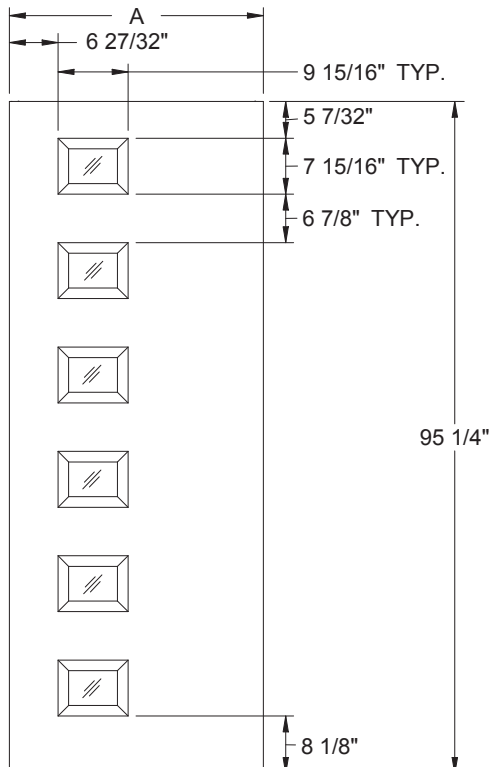

8' Echo 6-Lite Offset

Daylight Opening:

0806   6-15/16" x 4-15/16"   (34 sq.in. per lite)
(204 sq.in. total)

Available in:
Fiber-Classic Oak
Fiber-Classic Mahogany
Smooth-Star
Traditions

Also available
offset right.

Fiber-Classic Oak, Fiber-Classic Mahogany, and Smooth-Star		
Width	Glass	A
2/6	0806	30"
2/8	0806	32"
2/10	0806	34"
3/0	0806	36"
3/6◇	0806	42"

◇Only available in Smooth-Star.

Traditions		
Width	Glass	A
2/6	0806	29-31/32"
2/8	0806	31-31/32"
2/10	0806	33-31/32"
3/0	0806	35-31/32"