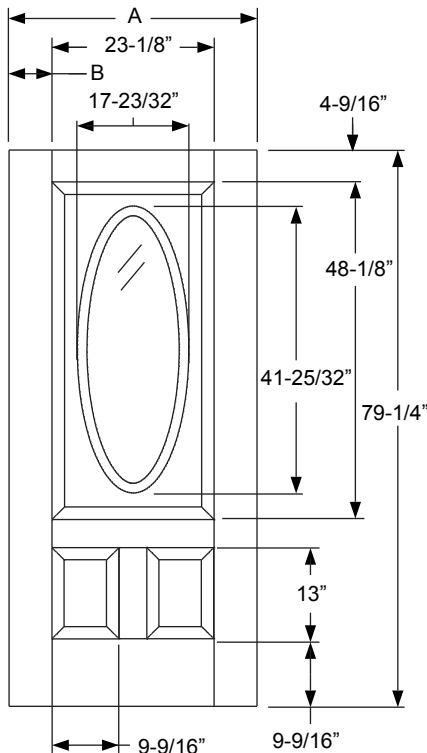

3/4 Captured Oval Lite 2 Panel

Daylight Opening:
1640V 14-23/32" x 38-25/32" (442 sq.in.)

Available in:
Fiber-Classic Oak
Fiber-Classic Mahogany
Smooth-Star

Width	Glass	A	B
2/8	1640V	32"	4-7/16"
2/10	1640V	34"	5-7/16"
3/0	1640V	36"	6-7/16"