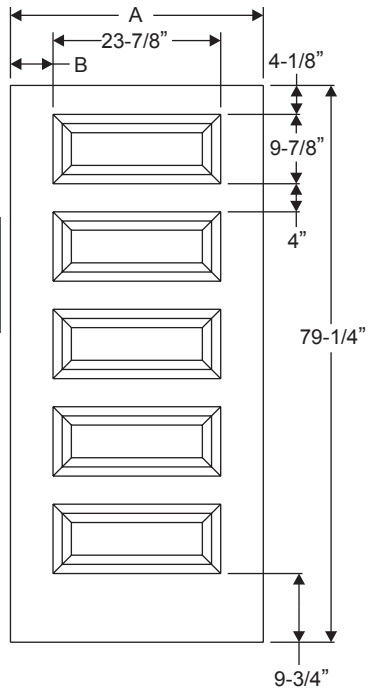

Fiber-Classic/
Smooth-Star/
Steel Panel
Dimensions

Raised 5 Panel Flush

Available in:
Smooth Star

Width	A	B
2/8	32"	4-1/16"
2/10	34"	5-1/16"
3/0	36"	6-1/16"