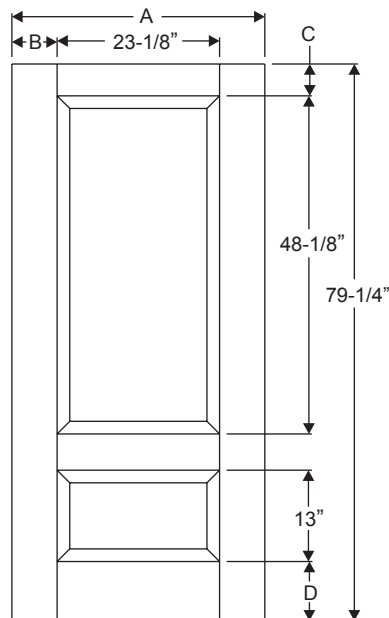

2 Panel 3/4 Top

Note:
Impact Options Available.

Available in:
Fiber-Classic Oak
Smooth-Star

Width	A	B
2/8	32"	4-7/16"
2/10	34"	5-7/16"
3/0	36"	6-7/16"

Door Collection	C	D
Fiber-Classic Oak	4-7/16"	8-9/16"
Smooth-Star	4-9/16"	9-9/16"