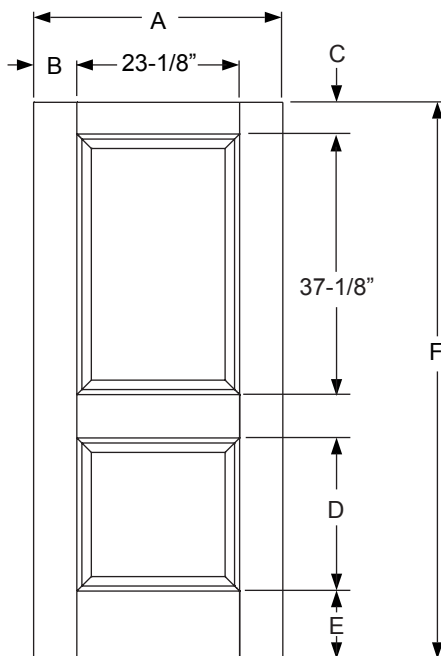

2 Panel Square Top

Note:
Impact Options Available.

Available in:
Fiber-Classic Mahogany
Smooth-Star

Width	A	B
2/8	32"	4-7/16"
2/10	34"	5-7/16"
3/0	36"	6-7/16"

Height	C	D	E	F
6/8	4-9/16"	21-13/16"	9-9/16"	79-1/4"
6/8 Elevated*	4-9/16"	20-21/32"	10-23/32"	79-1/4"
7/0*	7-13/32"	21-13/16"	10-23/32"	83-1/4"

*Only available in Smooth-Star.