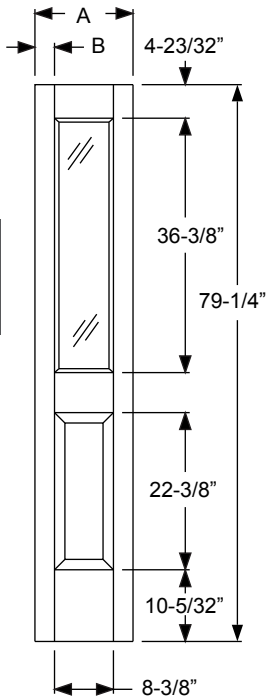

Fiber-Classic/
Smooth-Star/
Steel Panel
Dimensions

Half Lite Sidelite 1 Panel Flush-Glazed

Daylight Opening:
0836 7-1/8" x 35-1/8" (250 sq.in.)

Note:
For Optional Grille Locations,
See Arch 1.

Available in:
Fiber-Classic Oak

Width	Glass	A	B
12"	0836	11-15/16"	1-25/32"
14"	0836	13-15/16"	2-25/32"