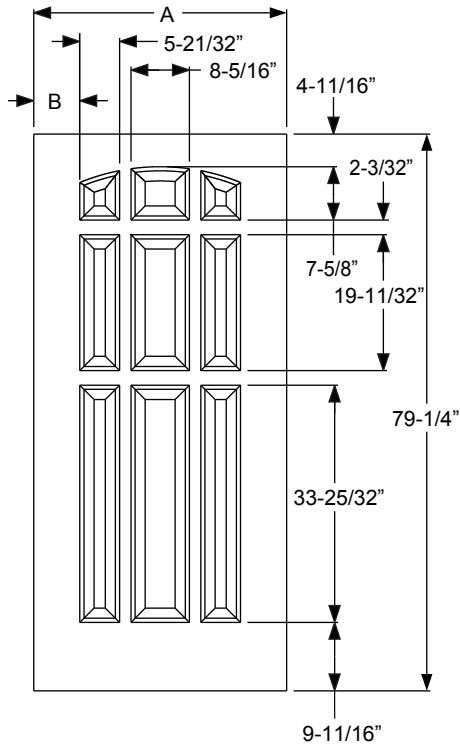

9 Panel Flush

Available in:
Traditions

Fiber-Classic/
Smooth-Star/
Steel Panel
Dimensions

Width	A	B
2/8	32"	4-9/16"
2/10	34"	5-9/16"
3/0	36"	6-9/16"