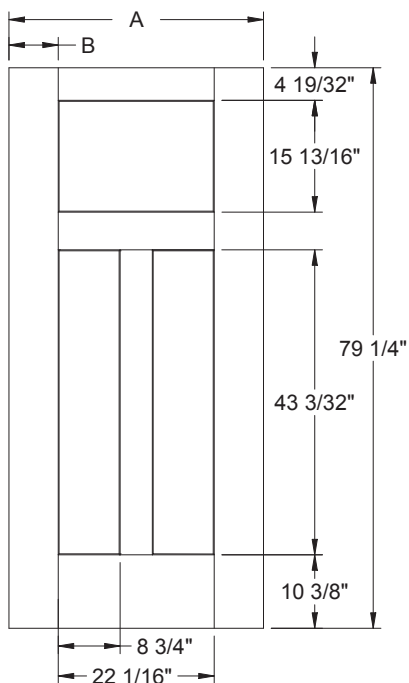

2 Panel Craftsman Shaker

Available in:
Smooth-Star

Fiber-Classic/
Smooth-Star/
Steel Panel
Dimensions

Width	A	B
2/8	32"	4-31/32"
2/10	34"	5-31/32"
3/0	36"	6-31/32"