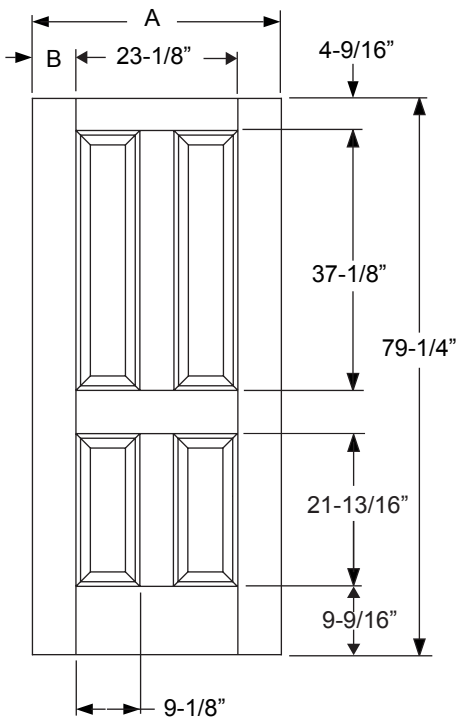

4 Panel Square Top

Note:
Impact Options Available.

Available in:
Fiber-Classic Oak
Smooth-Star

Width	A	B
2/8	32"	4-7/16"
2/10	34"	5-7/16"
3/0	36"	6-7/16"

Fiber-Classic/
Smooth-Star/
Steel Panel
Dimensions