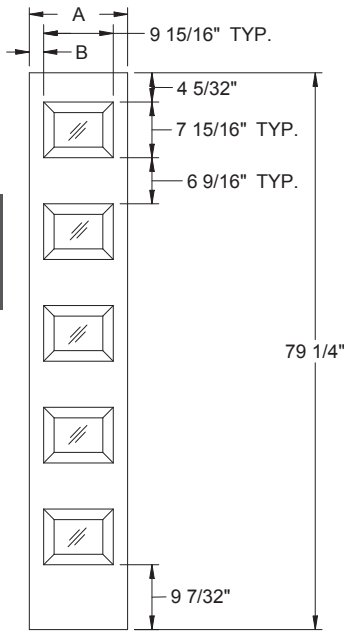

6/8 Pulse

Fiber-Classic/
Smooth-Star/
Steel Panel
Dimensions

Echo 5-Lite Sidelite

Daylight Opening:
0806 6-15/16" x 4-15/16" (34 sq.in. per lite)
(170 sq.in. total)

Available in:
Fiber-Classic Oak
Fiber-Classic Mahogany
Smooth-Star
Traditions

Width	Glass	A	B
12"	0806	11-15/16"	1"
14"	0806	13-15/16"	2"