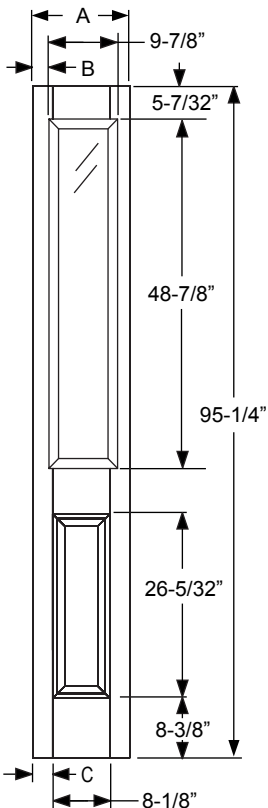

Width	Glass	A	B
2/8	0836	32"	4-7/16"
2/10	0836	34"	5-7/16"
3/0	0836	36"	6-7/16"

8' Half Lite Sidelite 1 Panel

Daylight Opening:

0847	6-15/16" x 45-15/16"	(318 sq.in.)
0847 Impact	6-13/16" x 45-11/16"	(365 sq.in.)