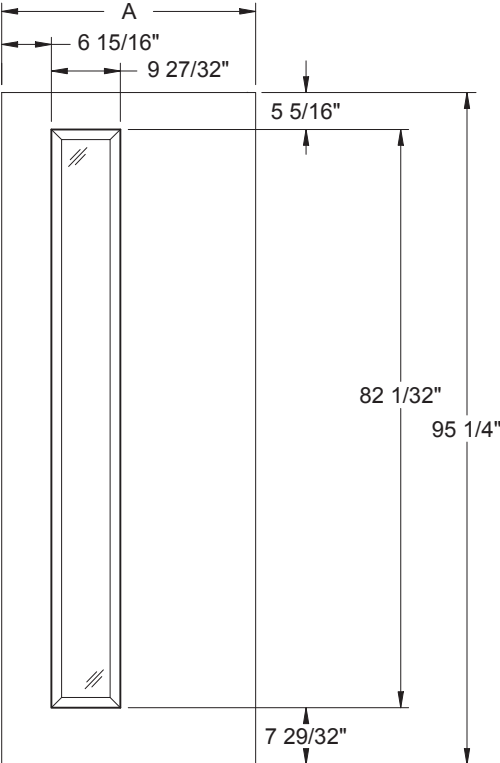

8/0 Pulse

8' Linea Offset

Daylight Opening:

0780	6-7/8" x 79-1/16"	(545 sq.in.)
0780 Impact	6-5/8" x 78-13/16"	(523 sq.in.)

Notes:
Impact Options Available.

Available in:
Fiber-Classic Oak
Fiber-Classic Mahogany
Smooth-Star
Traditions

Also available
offset right.

Fiber-Classic Oak, Fiber-Classic Mahogany, and Smooth-Star		
Width	Glass	A
2/6	0780	30"
2/8	0780	32"
2/10	0780	34"
3/0	0780	36"
3/6◇	0780	42"

Traditions		
Width	Glass	A
2/6	0780	29-31/32"
2/8	0780	31-31/32"
2/10	0780	33-31/32"
3/0	0780	35-31/32"

◇Only available in Smooth-Star.

This section intentionally left blank.