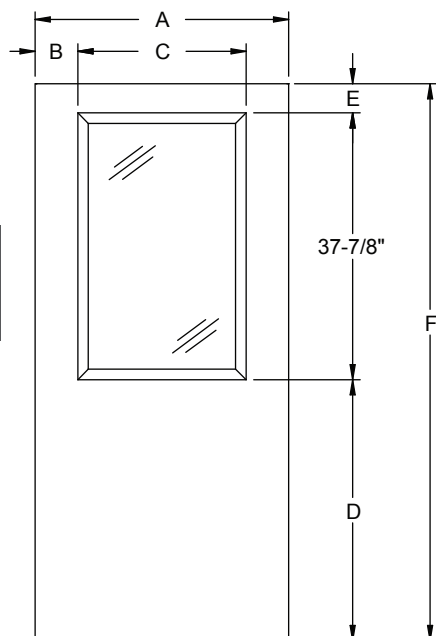

Fiber-Classic/
Smooth-Star/
Steel Panel
Dimensions

Half Lite Flush

Daylight Opening:

2036	19-1/8" x 35-1/8"	(672 sq.in.)
2036 Impact	18-13/16" x 34-13/16"	(655 sq.in.)
2236	20-29/32" x 34-29/32"	(729 sq.in.)
2236 Impact	20-13/16" x 34-13/16"	(725 sq.in.)

Notes:

For Optional Grille Locations, See Arch 1.

Impact Options Available.

Available in:

Fiber-Classic Mahogany

Fiber-Classic Oak

Smooth-Star

Profiles

Traditions

Fiber-Classic Mahogany, Fiber-Classic Oak, and Smooth-Star				
Width	Glass	A	B	C
2/4ϕ	2036	28"	3-1/16"	21-7/8"
2/6ν	2036	30"	4-1/16"	21-7/8"
2/8N	2036	32"	5-1/16"	21-7/8"
2/8$\square$	2236	32"	4-1/16"	23-7/8"
2/10$\square$	2236	34"	5-1/16"	23-7/8"
3/0	2236	36"	6-1/16"	23-7/8"

$\square$ Not available in 6/8 Fiber-Classic Mahogany.

ϕ Only available in 6/8.

ν Not available in 7/0 Smooth-Star.

Profiles and Traditions				
Width	Glass	A	B	C
2/6	2036	29-31/32"	4-1/16"	21-7/8"
2/8N	2036	31-31/32"	5-1/16"	21-7/8"
2/8Δ	2236	31-31/32"	4-1/32"	23-7/8"
2/10	2236	33-31/32"	5-1/32"	23-7/8"
3/0	2236	35-31/32"	6-1/32"	23-7/8"
3/6	2236	41-31/32"	9-1/32"	23-7/8"

Δ Not available in 7/0 Profiles.

All Door Collections			
Height	D	E	F
6/6$\diamond$	34-21/32"	4-5/32"	76-11/16"
6/8	37-3/16"	4-5/32"	79-1/4"
7/0*	38-11/32"	7"	83-1/4"

*Not available in Traditions.

$\diamond$ Only available in 2/10 Traditions.