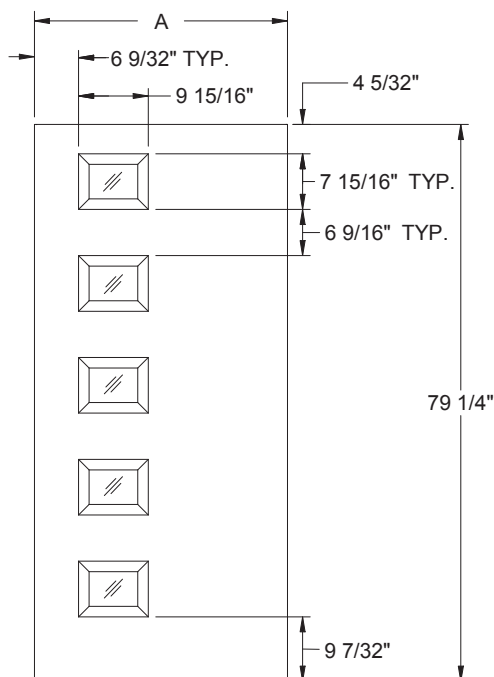

Echo 5-Lite Offset

Daylight Opening:
0806 6-15/16" x 4-15/16" (34 sq.in. per lite)
(170 sq.in. total)

Available in:
Fiber-Classic Oak
Fiber-Classic Mahogany
Smooth-Star
Profiles

Also available
offset right.

Fiber-Classic Oak, Fiber-Classic Mahogany, and Smooth-Star		
Width	Glass	A
2/6	0806	30"
2/8	0806	32"
2/10	0806	34"
3/0	0806	36"
3/6◇	0806	42"

Profiles		
Width	Glass	A
2/6	0806	29-31/32"
2/8	0806	31-31/32"
2/10	0806	33-31/32"
3/0	0806	35-31/32"
3/6	0806	41-31/32"

◇Only available in Smooth-Star.