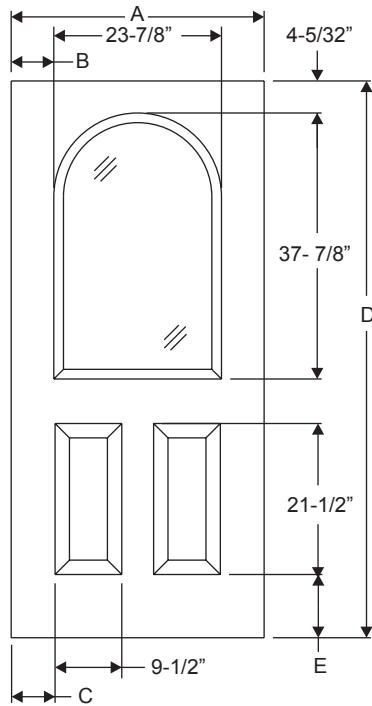

Width	Glass	A	B
2/8	1640V	32"	3-15/16"
2/10	1640V	34"	4-15/16"
3/0	1640V	36"	5-15/16"

Fiber-Classic/
Smooth-Star/
Steel Panel
Dimensions

3/4 Captured Oval Lite 1 Panel

Daylight Opening:
1640V 14-23/32" x 38-25/32" (442 sq.in.)

Fiber-Classic/
Smooth-Star/
Steel Panel
Dimensions

Available in:
Profiles

Width	Glass	A	B	C
2/8	2236	31-31/32"	4-1/2"	4-1/32"
2/10	2236	33-31/32"	5-1/2"	5-1/32"
3/0	2236	35-31/32"	6-1/2"	6-1/32"

Half Lite RT 2 Panel

Daylight Opening:

2236R	21-1/8" x 35-1/8"	(694 sq.in.)
-------	-------------------	--------------

Note:

For Optional Grille Locations, See Arch 1.

Available in:
Smooth-Star

Width	Glass	A	B	C
2/8	2236R	32"	4-1/16"	4-7/16"
2/10	2236R	34"	5-1/16"	5-7/16"
3/0	2236R	36"	6-1/16"	6-7/16"