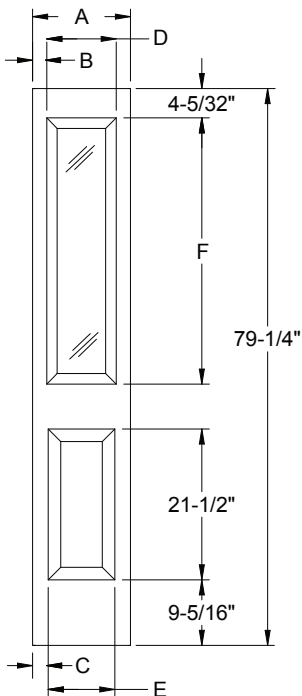

Half Lite Sidelite 1 Panel Flush

Daylight Opening:
0636 5" x 35" (175 sq.in.)
0836 6-29/32" x 34-29/32" (241 sq.in.)
0836 Impact 6-13/16" x 34-13/16" (237 sq.in.)

Note:
For Optional Grille Locations, See Arch 1.
Impact Options Available.

Available in:
Profiles
Traditions

Width	Glass	A	B	C	D	E	F
10"*	0636	9-15/16"	1-3/32"	1-15/32"	7-3/4"	7"	37-3/4"
12"	0836	11-15/16"	1-1/32"	1-7/32"	9-29/32"	9-1/2"	37-7/8"
14"	0836	13-15/16"	2-1/32"	2-7/32"	9-29/32"	9-1/2"	37-7/8"

*Only available in Traditions.