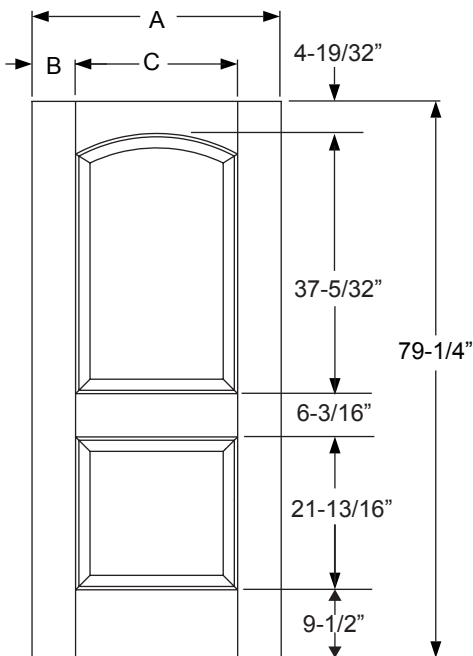

2 Panel Soft Arch

Note:
Impact Options Available.

Available in:
Smooth-Star

Width	A	B	C
2/6N	30"	4-1/2"	21"
2/8	32"	4-7/16"	23-1/8"
2/10	34"	5-7/16"	23-1/8"
3/0	36"	6-7/16"	23-1/8"