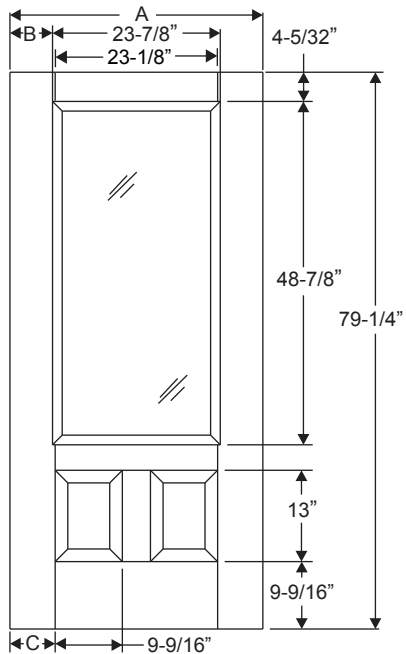

3/4 Lite 2 Panel

Daylight Opening:
2247 21-1/8" x 46-1/8" (974 sq.in.)
2247 Impact 20-13/16' x 45-13/16" (954 sq.in.)

Notes:
For Optional Grille Locations, See Arch 1.
Impact Options Available.

Available in:
Fiber-Classic Oak
Fiber-Classic Mahogany
Smooth-Star

Width	Glass	A	B	C
2/8	2247	32"	4-1/16"	4-7/16"
2/10	2247	34"	5-1/16"	5-7/16"
3/0	2247	36"	6-1/16"	6-7/16"