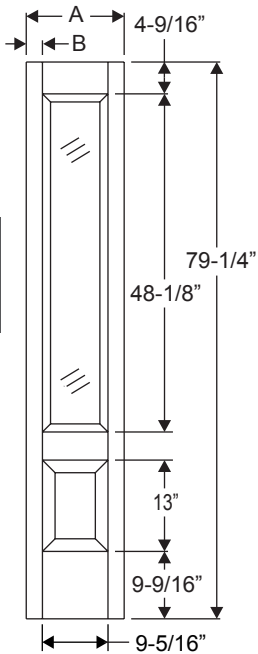

Fiber-Classic/
Smooth-Star/
Steel Panel
Dimensions

3/4 Lite Sidelite 1 Panel Flush-Glazed

Daylight Opening:
0847 7-1/32" x 45-27/32" (323 sq.in.)

Note:
For Optional Grille Locations,
See Arch 1.

Available in:
Smooth-Star

Width	Glass	A	B
12"	0847	11-15/16"	1-5/16"
14"	0847	13-15/16"	2-5/16"