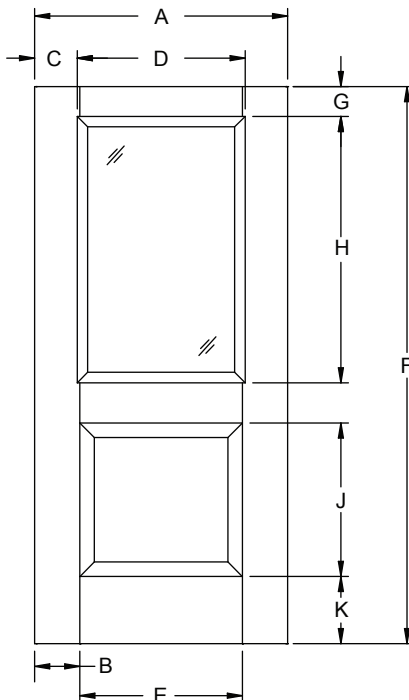

Half Lite 1 Panel

Daylight Opening:
2236 20-29/32" x 34-29/32" (729 sq.in.)
2236 Impact 20-13/16" x 34-13/16" (725 sq.in.)

Notes:
For Optional Grille Locations, See Arch 1.
Impact Options Available.

Available in:
Fiber-Classic Mahogany
Smooth-Star

Width	Glass	A	B	C	D	E
2/8	2236	32"	4-7/16"	4-1/16"	23-7/8"	23-1/8"
2/10	2236	34"	5-7/16"	5-1/16"	23-7/8"	23-1/8"
3/0	2236	36"	6-7/16"	6-1/16"	23-7/8"	23-1/8"

Height	F	G	H	J	K
6/8	79-1/4"	4-5/32"	37-7/8"	21-13/16"	9-9/16"
6/8 Elevated*	79-1/4"	4-5/32"	37-1/8"	20-21/32"	10-23/32"
7/0*	83-1/4"	7"	37-1/8"	21-13/16"	10-23/32"

*Only available in Smooth-Star.