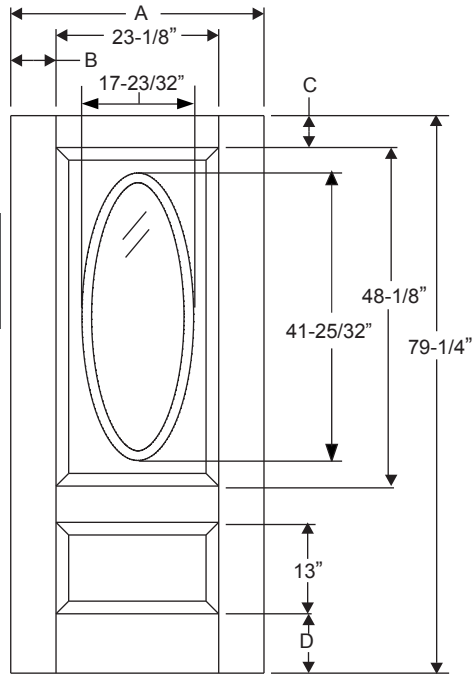

Fiber-Classic/
Smooth-Star/
Steel Panel
Dimensions

3/4 Deluxe Oval Lite 2 Panel

Daylight Opening:
1640V 14-23/32" x 38-25/32" (442 sq.in.)

Available in:
Fiber-Classic Oak
Fiber-Classic Mahogany
Smooth-Star

Width	Glass	A	B
2/8	1640V	32"	3-15/16"
2/10	1640V	34"	4-15/16"
3/0	1640V	36"	5-15/16"

Fiber-Classic/
Smooth-Star/
Steel Panel
Dimensions

3/4 Captured Oval Lite 1 Panel

Daylight Opening:
1640V 14-23/32" x 38-25/32" (442 sq.in.)