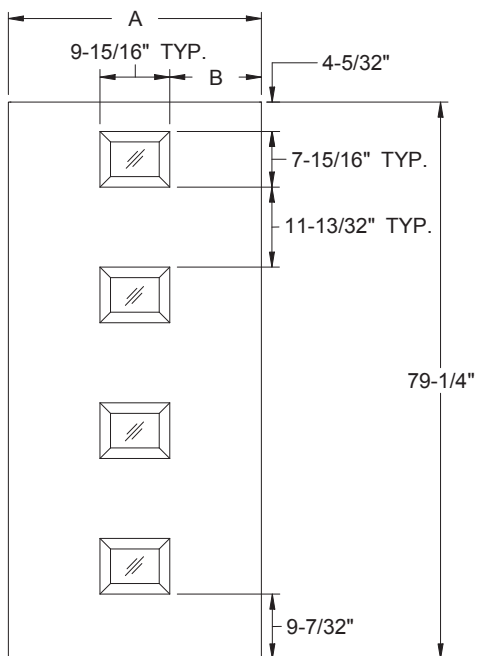

Echo 4-Lite Centered

Daylight Opening:
0806 6-15/16" x 4-15/16" (34 sq.in. per lite)
(136 sq.in. total)

Available in:
Fiber-Classic Oak
Fiber-Classic Mahogany
Smooth-Star
Profiles

Fiber-Classic Oak, Fiber-Classic Mahogany, and Smooth-Star			
Width	Glass	A	B
2/6	0806	30"	10-1/32"
2/8	0806	32"	11-1/32"
2/10	0806	34"	12-1/32"
3/0	0806	36"	13-1/32"
3/6◇	0806	42"	16-1/32"

Profiles			
Width	Glass	A	B
2/6	0806	29-31/32"	10-1/32"
2/8	0806	31-31/32"	11-1/32"
2/10	0806	33-31/32"	12-1/32"
3/0	0806	35-31/32"	13-1/32"
3/6	0806	41-31/32"	16-1/32"

◇Only available in Smooth-Star.