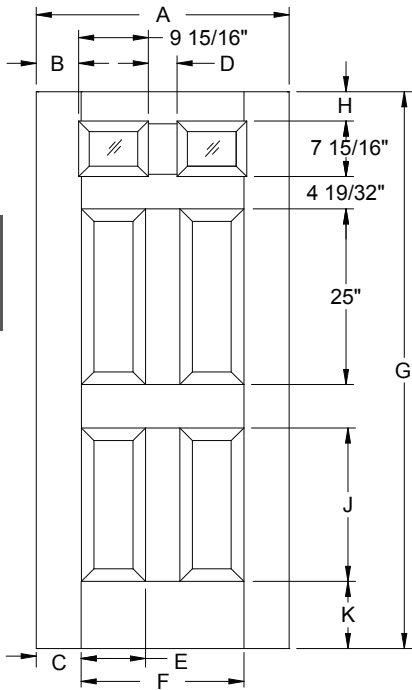

Fiber-Classic/
Smooth-Star/
Steel Panel
Dimensions

2 Lite 4 Panel

Daylight Opening:

0806	6-15/16" x 4-15/16"	(34 sq.in. per lite) (68 sq.in. total)
0806 Impact	4-13/16" x 6-13/16"	(33 sq.in. per lite) (66 sq.in. total)

Note:
Impact Options Available.

Available in:
Fiber-Classic Oak
Fiber-Classic Mahogany
Smooth-Star

Width	Glass	A	B	C	D	E	F
2/6N□◇	0806	30"	3-31/32"	4-1/2"	3-11/32"	8-13/16"	21"
2/6◇△	0806	30"	3-1/16"	3-13/32"	4-1/8"	9-1/8"	23-5/32"
2/8N□△	0806	32"	4-31/32"	5-1/2"	3-11/32"	8-13/16"	21"
2/8	0806	32"	4-1/16"	4-13/32"	4-1/8"	9-1/8"	23-5/32"
2/10	0806	34"	5-1/16"	5-13/32"	4-1/8"	9-1/8"	23-5/32"
3/0	0806	36"	6-1/16"	6-13/32"	4-1/8"	9-1/8"	23-5/32"

◇Only available in 7/0.

□Only available in 6/8.

△Only available in Fiber-Classic Oak.

○Only available in Fiber-Classic Oak and Smooth-Star.

Smooth-Star				
Height	G	H	J	K
6/8	79-1/4"	4-5/32"	21-13/16"	9-9/16"
6/8 Elevated	79-1/4"	3-1/32"	20-21/32"	10-29/32"
7/0	83-1/4"	7-1/32"	21-13/16"	10-29/32"

Fiber-Classic Oak and Fiber-Classic Mahogany				
Height	G	H	J	K
6/8	79-1/4"	4-5/32"	21-13/16"	9-9/16"
6/8 Elevated*	79-1/4"	3-1/32"	21-13/16"	10-29/32"
7/0*	83-1/4"	7-1/32"	21-13/16"	10-29/32"

*Only available in Fiber-Classic Oak.