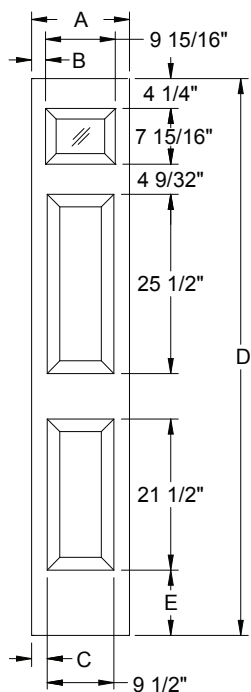

1 Lite Sidelite 2 Panel Flush

Daylight Opening:

0806	6-15/16" x 4-15/16"	(34 sq.in.)
0806 Impact	4-13/16" x 6-13/16"	(33 sq.in.)

Note:
Impact Options Available.

Available in:
Profiles
Traditions

Fiber-Classic/
Smooth-Star/
Steel Panel
Dimensions

Width	Glass	A	B	C
12"	0806	11-15/16"	1-1/32"	1-7/32"
14"	0806	13-15/16"	2-1/32"	2-7/32"

Height	D	E
6/8	79-1/4"	9-3/32"
7/0*	83-1/4"	13-3/32"

*Only available in Profiles.