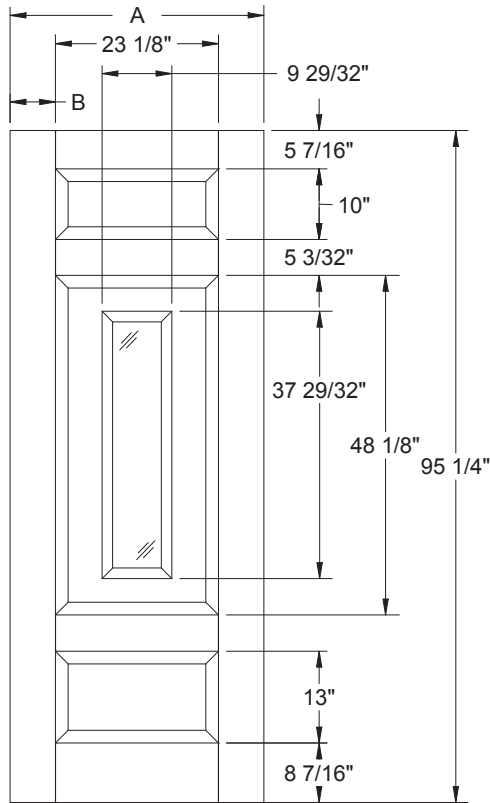

Fiber-Classic/
Smooth-Star/
Steel Panel
Dimensions

8' Center Lite 3 Panel

Daylight Opening:

0836	6-29/32" x 34-29/32"	(241 sq.in.)
0836 Impact	6-13/16" x 34-13/16"	(237 sq.in.)

Notes:

For Optional Grille Locations, See Arch 1.
Impact Options Available.

Available in:

Fiber-Classic Oak
Smooth-Star

Width	Glass	A	B
2/8	0836	32"	4-7/16"
2/10	0836	34"	5-7/16"
3/0	0836	36"	6-7/16"