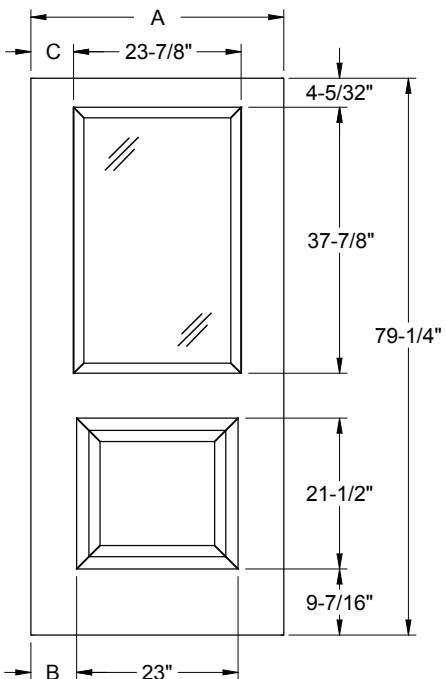

Height	G	H	H (2/6)	J
6/8	79-1/4"	4-5/32"	4-5/32"	9-5/16"
7/0*	83-1/4"	7"	4-5/32"	13-5/16"

*Only available in Profiles.

Fiber-Classic/
Smooth-Star/
Steel Panel
Dimensions

Half Lite 1 Panel Flush

Daylight Opening: