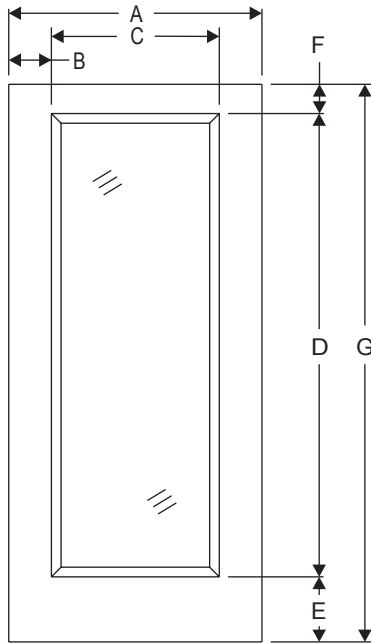

Full Lite Flush

Daylight Opening:

1464	13" x 63"	(819 sq.in.)
1664	14-31/32" x 62-31/32"	(941 sq.in.)
2064	18-29/32" x 62-29/32"	(1189 sq.in.)
2264	20-15/16" x 62-15/16"	(1317 sq.in.)

Notes:

For Optional Grille Locations, See Arch 1.
Impact Options Available.
Noise Reduction Options Available.

Available in:

Fiber-Classic Oak
Fiber-Classic Mahogany
Smooth-Star
Profiles
Traditions

Fiber-Classic/
Smooth-Star/
Steel Panel
Dimensions

Fiber-Classic and Smooth-Star										
Width	Glass	A	B	C	D	E (6/6)	E (6/8)	E (7/0)	F (6/6, 6/8)	F (7/0)
2/0Δ	1464	24"	4-1/8"	15-3/4"	65-3/4"	6-23/32"	9-9/32"	-	4-7/32"	-
2/4φ	1664	28"	5-1/32"	17-31/32"	65-31/32"	6-5/8"	9-3/16"	-	4-1/8"	-
2/6∇	2064	30"	4-1/16"	21-29/32"	65-29/32"	6-21/32"	9-7/32"	-	4-5/32"	-
2/8N	2064	32"	5-1/16"	21-29/32"	65-29/32"	6-21/32"	9-7/32"	-	4-5/32"	-
2/8	2264	32"	4-1/16"	23-7/8"	65-7/8"	6-21/32"	9-7/32"	10-11/32"	4-5/32"	7-1/32"
2/10	2264	34"	5-1/16"	23-7/8"	65-7/8"	6-21/32"	9-7/32"	10-11/32"	4-5/32"	7-1/32"
3/0	2264	36"	6-1/16"	23-7/8"	65-7/8"	6-21/32"	9-7/32"	10-11/32"	4-5/32"	7-1/32"
3/6ℓ	2264	42"	9-1/16"	23-7/8"	65-7/8"	6-21/32"	9-7/32"	10-11/32"	4-5/32"	7-1/32"

ℓOnly available in 6/8 Smooth-Star.

∇Not available in 7/0 Smooth-Star.

φOnly available in 6/6 and 6/8.

ΔOnly available in 6/8.

Profiles and Traditions										
Width	Glass	A	B	C	D	E (6/6)	E (6/8)	E (7/0)	F (6/6 & 6/8)	F (7/0)
2/0φ	1464	23-31/32"	4-1/8"	15-3/4"	65-3/4"	6-13/16"	9-3/8"	-	4-1/8"	-
2/0φ	1464 Impact	23-31/32"	4-1/16"	15-7/8"	65-7/8"	6-3/4"	9-5/16"	-	4-3/32"	-
2/4φ	1664	27-31/32"	5"	17-31/32"	65-31/32"	6-5/8"	9-3/16"	-	4-1/8"	-
2/6N	1664	29-31/32"	6"	17-31/32"	65-31/32"	6-5/8"	9-3/16"	-	4-1/8"	-
2/6	2064	29-31/32"	4-1/32"	21-29/32"	65-29/32"	6-21/32"	9-7/32"	10-11/32"	4-5/32"	7"
2/8N	2064	31-31/32"	5-1/32"	21-29/32"	65-29/32"	6-21/32"	9-7/32"	10-11/32"	4-5/32"	7"
2/8	2264	31-31/32"	4-1/16"	23-7/8"	65-7/8"	6-21/32"	9-7/32"	10-11/32"	4-5/32"	7-1/32"
2/10	2264	33-31/32"	5-1/16"	23-7/8"	65-7/8"	6-21/32"	9-7/32"	10-11/32"	4-5/32"	7-1/32"
3/0	2264	35-31/32"	6-1/16"	23-7/8"	65-7/8"	6-21/32"	9-7/32"	10-11/32"	4-5/32"	7-1/32"
3/6*	2264	41-31/32"	9-1/16"	23-7/8"	65-7/8"	6-21/32"	9-7/32"	10-11/32"	4-5/32"	7-1/32"

*Only available in Profiles.

φOnly available in 6/6 and 6/8.

Fiber-Classic and Smooth-Star	
Height	G
6/6	76-11/16"
6/8	79-1/4"
7/0	83-1/4"

Profiles and Traditions	
Height	G
6/6□	76-11/16"
6/8	79-1/4"
7/0*	83-1/4"

□Only available in Traditions.

*Only available in Profiles.

□Only available in 2/4 and 2/10.