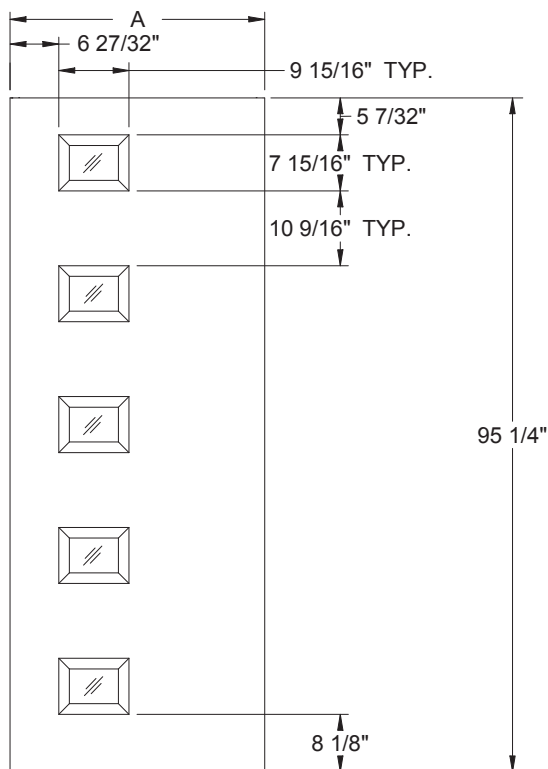

8' Echo 5-Lite Offset

Daylight Opening:
0806 6-15/16" x 4-15/16" (34 sq.in. per lite)
(170 sq.in. total)

Available in:
Fiber-Classic Oak
Fiber-Classic Mahogany
Smooth-Star
Traditions

Also available
offset right.

Fiber-Classic/
Smooth-Star/
Steel Panel
Dimensions

Fiber-Classic Oak, Fiber-Classic Mahogany, and Smooth-Star		
Width	Glass	A
2/6	0806	30"
2/8	0806	32"
2/10	0806	34"
3/0	0806	36"
3/6◇	0806	42"

◇Only available in Smooth-Star.

Traditions		
Width	Glass	A
2/6	0806	29-31/32"
2/8	0806	31-31/32"
2/10	0806	33-31/32"
3/0	0806	35-31/32"