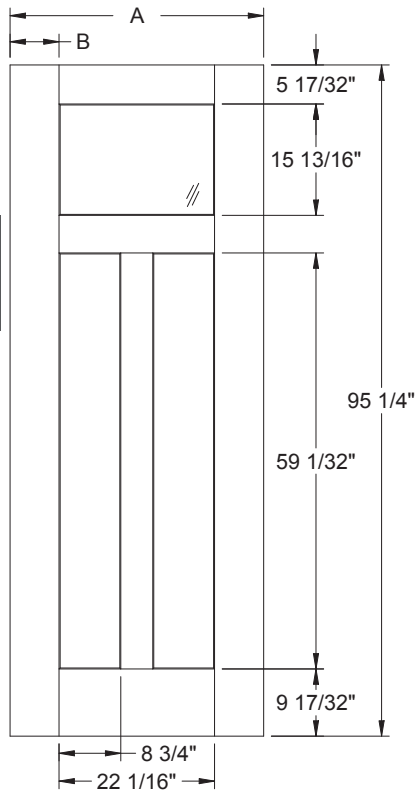

Available in:
Fiber-Classic Oak
Fiber-Classic Mahogany
Smooth-Star

Width	Glass	A	B	C
2/8	2210A	32"	4-1/16"	4-7/16"
2/10	2210A	34"	5-1/16"	5-7/16"
3/0	2210A	36"	6-1/16"	6-7/16"

Fiber-Classic/
Smooth-Star/
Steel Panel
Dimensions