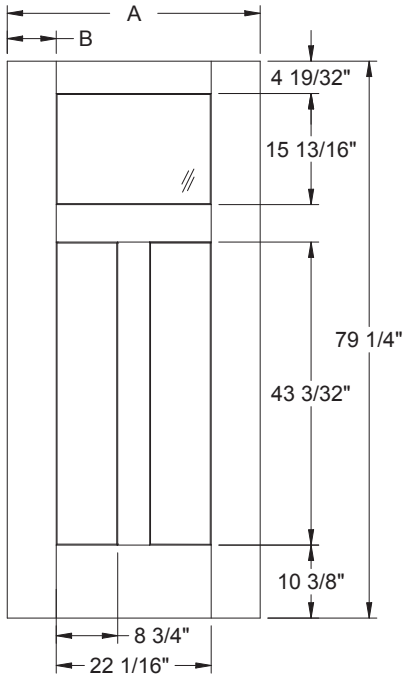

Craftsman Lite 2 Panel Shaker Flush-Glazed

Daylight Opening:
2216   21 11/16" x 15 7/16"   (335 sq.in.)

Notes:
For Optional Grille Locations, See Arch 1.

Available in:
Smooth-Star

Fiber-Classic/
Smooth-Star/
Steel Panel
Dimensions

Width	A	B
2/8	32"	4-31/32"
2/10	34"	5-31/32"
3/0	36"	6-31/32"