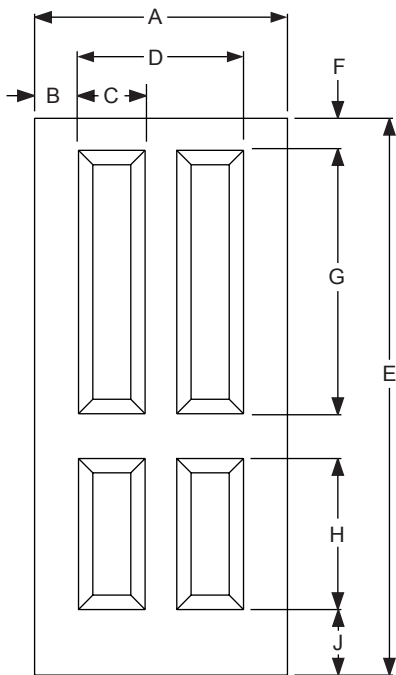

4 Panel Square Top Flush

Available in:
Traditions
Steel Edge

Traditions				
Width	A	B	C	D
2/8	31-31/32"	4-3/8"	9-11/16"	23-1/4"
2/10	33-31/32"	5-3/8"	9-11/16"	23-1/4"
3/0	35-31/32"	6-3/8"	9-11/16"	23-1/4"

Traditions					
Height	E	F	G	H	J
6/8	79-1/4"	4-31/32"	36-3/4"	23-1/16"	7-3/32"

Steel Edge				
Width	A	B	C	D
2/8	31-13/16"	4-13/32"	9"	23"
2/10	33-13/16"	5-13/32"	9"	23"
3/0	35-13/16"	6-13/32"	9"	23"

Steel Edge					
Height	E	F	G	H	J
6/8	79-1/4"	5-3/8"	37-1/8"	21-1/2"	8-11/16"
7/0*	83-1/4"	7-3/8"	37-1/8"	21-1/2"	10-11/16"

*Not available in 2/10.

Fiber-Classic/
Smooth-Star/
Steel Panel
Dimensions