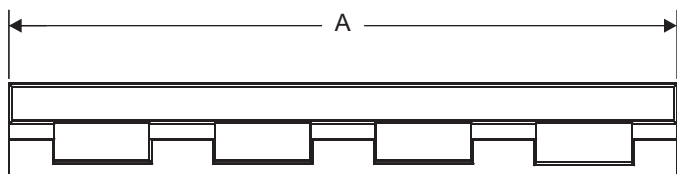

Dentil Shelves 13.3
Transport Clips 13.4
Corner Seal Pads..... 13.5
Jamb Spacer Shim 13.7
Lock Bore Sleeve..... 13.8
Outswing Jamb Kerf Plug..... 13.9

4 Block Dentil Shelf

Available in:
Classic-Craft Canvas

4 Block Dentil Shelf

Available in:
Classic-Craft American

Door Width	A
3/0	26-1/4"
3/6	35-1/8"

16 Block Dentil Shelf

Available in:
Classic-Craft American

4 Block Dentil Shelf

Available in:
Fiber-Classic Mahogany
Smooth-Star