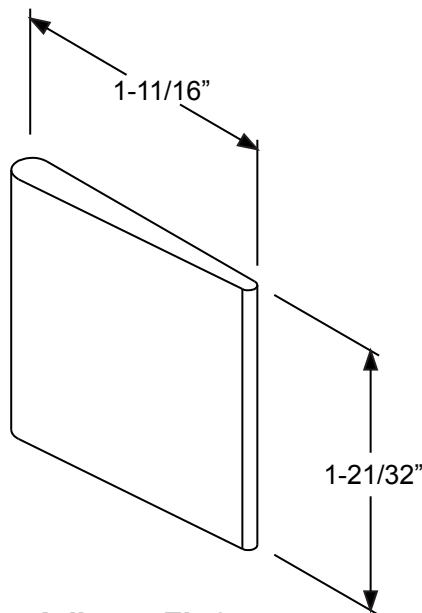

4 Block Dentil Shelf

Available in:
Classic-Craft American

Door Width	A
3/0	26-1/4"
3/6	35-1/8"

16 Block Dentil Shelf

Available in:
Classic-Craft American

4 Block Dentil Shelf

Available in:
Fiber-Classic Mahogany
Smooth-Star

Accessories

**Fiber-Classic, Smooth-Star and Steel Door Units
Part # MS00TPC**

**Classic-Craft Door Units
Part # MSCCTPC**

Accessories

For Basic Fixed Sill
(Pads are handed)

For Adjusta-Fit 2

**Classic-Craft
for Hinge Jambs/Mullions**
(Pads are handed)

**Classic-Craft
for Lock Jambs/Mullions**
(Pads are handed)

Accessories

**Stepped Corner Seal Pad
for Composite/Hardwood
Adjustable Sill**
(Pads are handed)

Part Number: MS00JBS

Accessories

Part Number: MSTBPLR