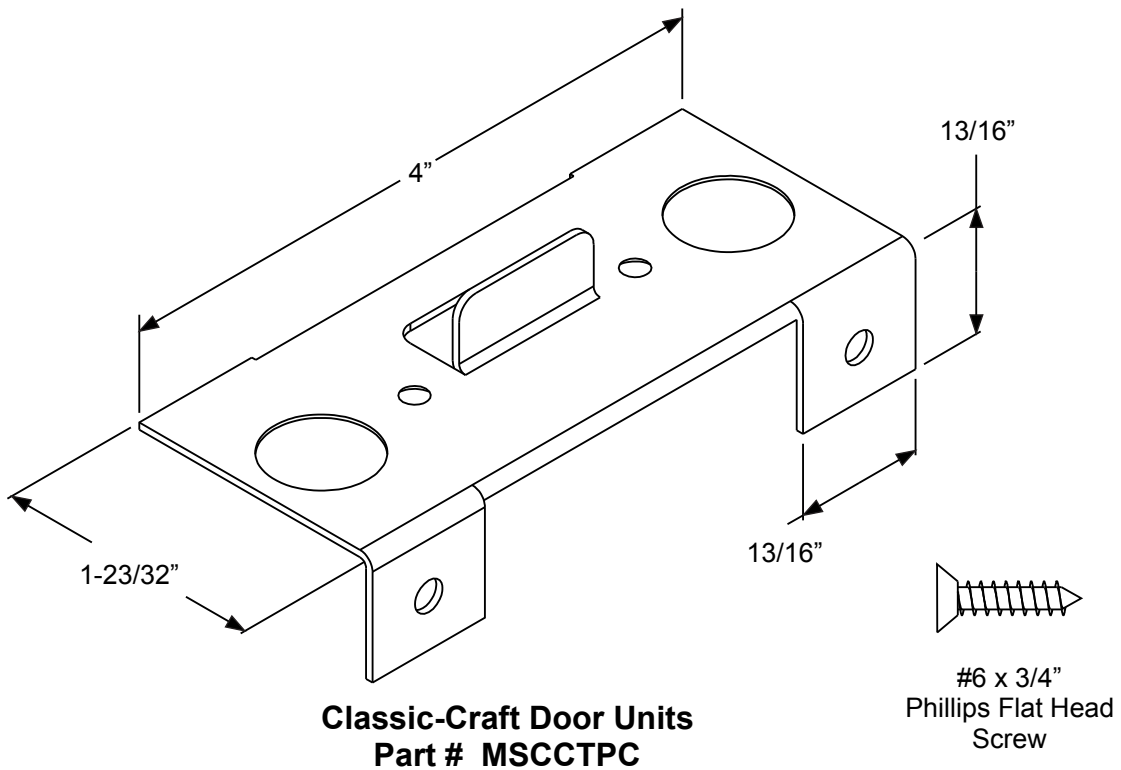

4 Block Dentil Shelf

Available in:
Classic-Craft American

Door Width	A
3/0	26-1/4"
3/6	35-1/8"

16 Block Dentil Shelf

Available in:
Classic-Craft American

4 Block Dentil Shelf

Available in:
Fiber-Classic Mahogany
Smooth-Star

Accessories

**Fiber-Classic, Smooth-Star and Steel Door Units
Part # MS00TPC**

**Classic-Craft Door Units
Part # MSCCTPC**

Accessories

For Basic Fixed Sill
(Pads are handed)

For Adjusta-Fit 2

**Classic-Craft
for Hinge Jambs/Mullions**
(Pads are handed)

**Classic-Craft
for Lock Jambs/Mullions**
(Pads are handed)

Accessories

**Stepped Corner Seal Pad
for Composite/Hardwood
Adjustable Sill**
(Pads are handed)

Part Number: MS00JBS

Accessories

Part Number: MSTBPLR