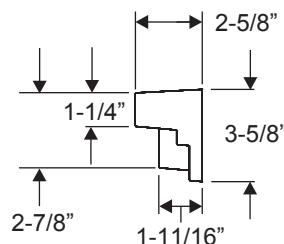

Dentil Shelves 13.3
Transport Clips 13.4
Corner Seal Pads..... 13.5
Jamb Spacer Shim 13.7
Lock Bore Sleeve..... 13.8
Outswing Jamb Kerf Plug..... 13.9

4 Block Dentil Shelf

Available in:
Classic-Craft Canvas

4 Block Dentil Shelf

Available in:
Classic-Craft American

Door Width	A
3/0	26-1/4"
3/6	35-1/8"

16 Block Dentil Shelf

Available in:
Classic-Craft American

4 Block Dentil Shelf

Available in:
Fiber-Classic Mahogany
Smooth-Star