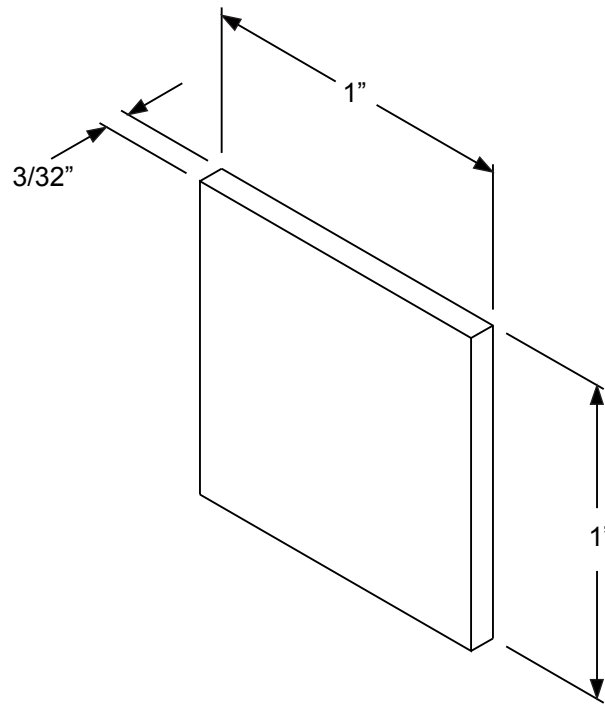

Part Number: MS00JBS

Accessories