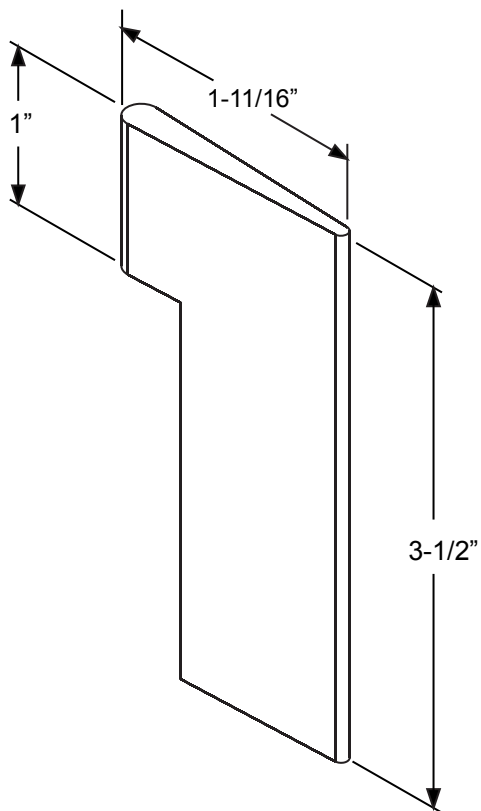

**Stepped Corner Seal Pad
for Composite/Hardwood
Adjustable Sill**
(Pads are handed)