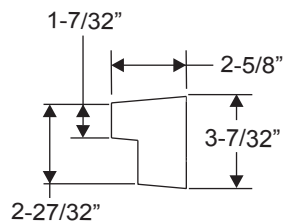

Dentil Shelves 13.3
Transport Clips 13.4
Corner Seal Pads..... 13.5
Jamb Spacer Shim 13.7
Lock Bore Sleeve..... 13.8
Outswing Jamb Kerf Plug..... 13.9

4 Block Dentil Shelf

Available in:
Classic-Craft Canvas

4 Block Dentil Shelf

Available in:
Classic-Craft American

Door Width	A
3/0	26-1/4"
3/6	35-1/8"

16 Block Dentil Shelf

Available in:
Classic-Craft American

4 Block Dentil Shelf

Available in:
Fiber-Classic Mahogany
Smooth-Star