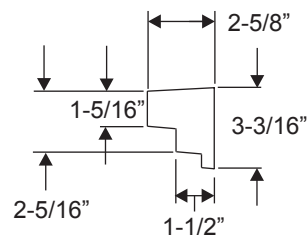

4 Block Dentil Shelf

Available in:
Classic-Craft American

Door Width	A
3/0	26-1/4"
3/6	35-1/8"

16 Block Dentil Shelf

Available in:
Classic-Craft American

4 Block Dentil Shelf

Available in:
Fiber-Classic Mahogany
Smooth-Star