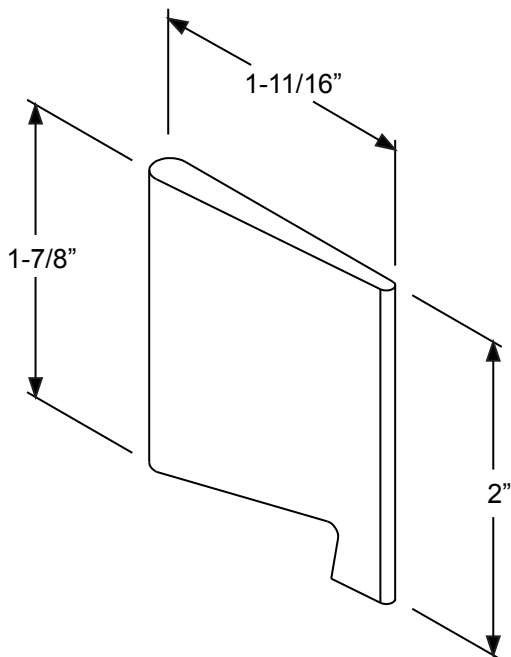

4 Block Dentil Shelf

Available in:
Classic-Craft American

Door Width	A
3/0	26-1/4"
3/6	35-1/8"

16 Block Dentil Shelf

Available in:
Classic-Craft American

4 Block Dentil Shelf

Available in:
Fiber-Classic Mahogany
Smooth-Star

Accessories

**Fiber-Classic, Smooth-Star and Steel Door Units
Part # MS00TPC**

**Classic-Craft Door Units
Part # MSCCTPC**

Accessories

For Basic Fixed Sill
(Pads are handed)

For Adjusta-Fit 2

**Classic-Craft
for Hinge Jambs/Mullions**
(Pads are handed)

**Classic-Craft
for Lock Jambs/Mullions**
(Pads are handed)

Accessories

**Stepped Corner Seal Pad
for Composite/Hardwood
Adjustable Sill**
(Pads are handed)

Part Number: MS00JBS

Accessories

Part Number: MSTBPLR