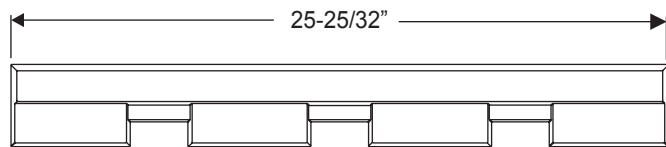

Dentil Shelves 13.3
Transport Clips 13.4
Corner Seal Pads..... 13.5
Jamb Spacer Shim 13.7
Lock Bore Sleeve..... 13.8
Outswing Jamb Kerf Plug..... 13.9

4 Block Dentil Shelf

Available in:
Classic-Craft Canvas

4 Block Dentil Shelf

Available in:
Classic-Craft American

Door Width	A
3/0	26-1/4"
3/6	35-1/8"

16 Block Dentil Shelf

Available in:
Classic-Craft American

4 Block Dentil Shelf

Available in:
Fiber-Classic Mahogany
Smooth-Star