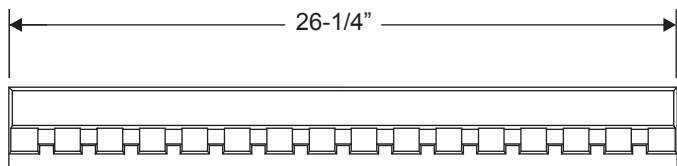

4 Block Dentil Shelf

Available in:
Classic-Craft American

Door Width	A
3/0	26-1/4"
3/6	35-1/8"

16 Block Dentil Shelf

Available in:
Classic-Craft American

4 Block Dentil Shelf

Available in:
Fiber-Classic Mahogany
Smooth-Star

Accessories

**Fiber-Classic, Smooth-Star and Steel Door Units
Part # MS00TPC**

**Classic-Craft Door Units
Part # MSCCTPC**

Accessories

For Basic Fixed Sill
(Pads are handed)

For Adjusta-Fit 2

**Classic-Craft
for Hinge Jambs/Mullions**
(Pads are handed)