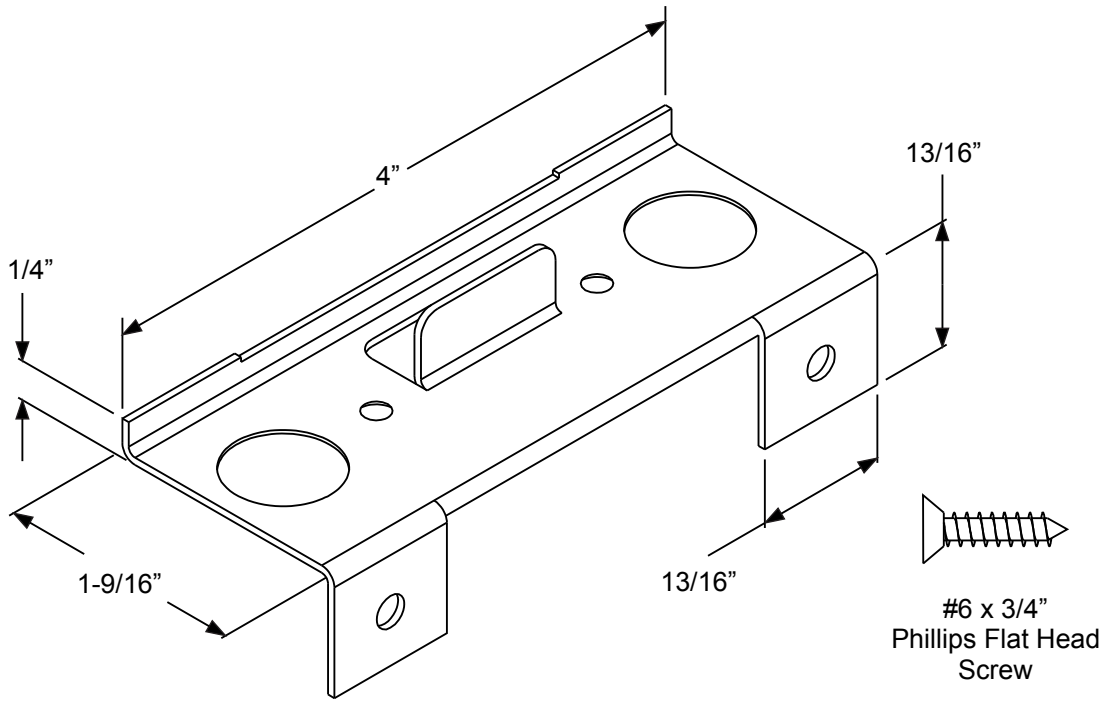

4 Block Dentil Shelf

Available in:
Classic-Craft American

Door Width	A
3/0	26-1/4"
3/6	35-1/8"

16 Block Dentil Shelf

Available in:
Classic-Craft American

4 Block Dentil Shelf

Available in:
Fiber-Classic Mahogany
Smooth-Star

Accessories

**Fiber-Classic, Smooth-Star and Steel Door Units
Part # MS00TPC**

**Classic-Craft Door Units
Part # MSCCTPC**

Accessories

For Basic Fixed Sill
(Pads are handed)

For Adjusta-Fit 2

**Classic-Craft
for Hinge Jambs/Mullions**
(Pads are handed)

**Classic-Craft
for Lock Jambs/Mullions**
(Pads are handed)

Accessories

**Stepped Corner Seal Pad
for Composite/Hardwood
Adjustable Sill**
(Pads are handed)

Part Number: MS00JBS

Accessories

Part Number: MSTBPLR