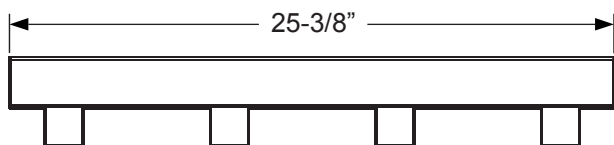

4 Block Dentil Shelf

Available in:
Classic-Craft American

Door Width	A
3/0	26-1/4"
3/6	35-1/8"

16 Block Dentil Shelf

Available in:
Classic-Craft American

4 Block Dentil Shelf

Available in:
Fiber-Classic Mahogany
Smooth-Star

Accessories

**Fiber-Classic, Smooth-Star and Steel Door Units
Part # MS00TPC**

**Classic-Craft Door Units
Part # MSCCTPC**

Accessories

For Basic Fixed Sill
(Pads are handed)

For Adjusta-Fit 2

**Classic-Craft
for Hinge Jambs/Mullions**
(Pads are handed)