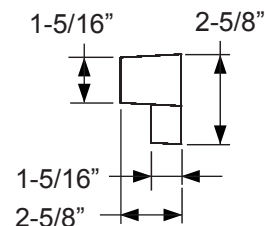

4 Block Dentil Shelf

Available in:
Classic-Craft American

Door Width	A
3/0	26-1/4"
3/6	35-1/8"

16 Block Dentil Shelf

Available in:
Classic-Craft American

4 Block Dentil Shelf

Available in:
Fiber-Classic Mahogany
Smooth-Star