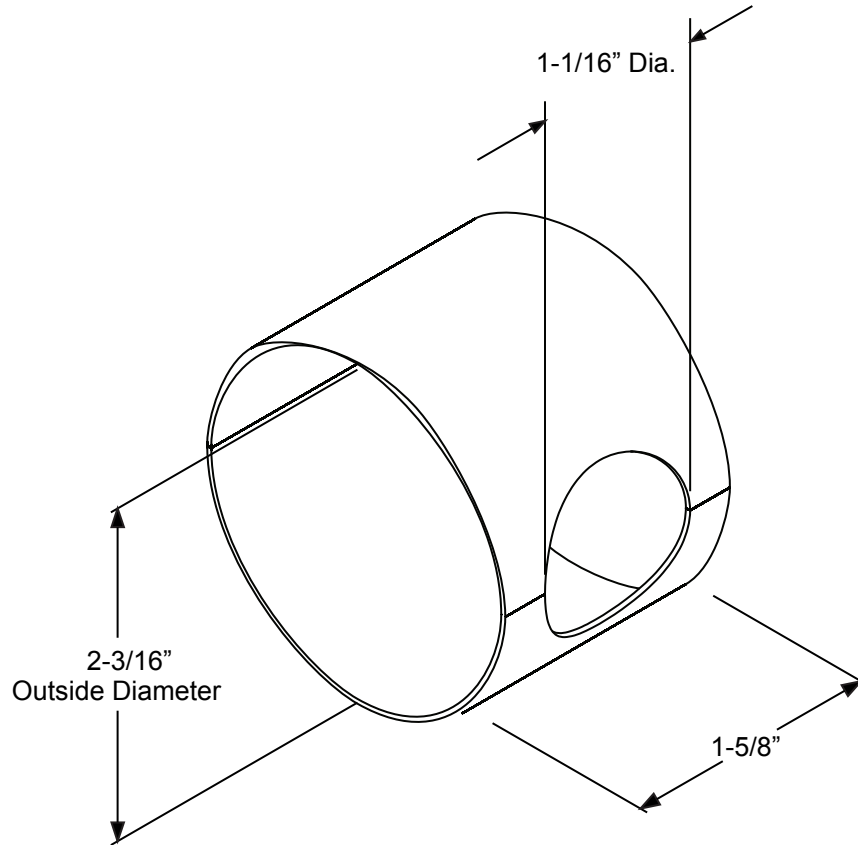

**Classic-Craft
for Lock Jambs/Mullions**
(Pads are handed)

Accessories

**Stepped Corner Seal Pad
for Composite/Hardwood
Adjustable Sill**
(Pads are handed)

Part Number: MS00JBS

Accessories

Part Number: MSTBPLR