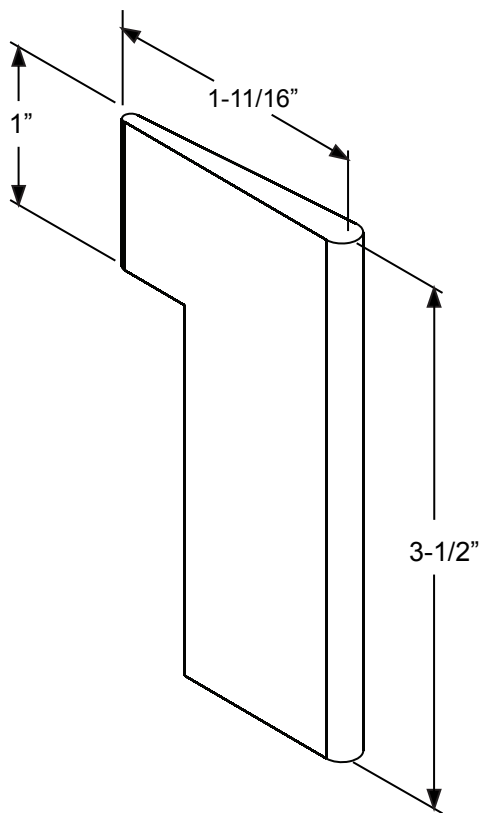

4 Block Dentil Shelf

Available in:
Classic-Craft American

Door Width	A
3/0	26-1/4"
3/6	35-1/8"

16 Block Dentil Shelf

Available in:
Classic-Craft American

4 Block Dentil Shelf

Available in:
Fiber-Classic Mahogany
Smooth-Star

Accessories

**Fiber-Classic, Smooth-Star and Steel Door Units
Part # MS00TPC**

**Classic-Craft Door Units
Part # MSCCTPC**

Accessories

For Basic Fixed Sill
(Pads are handed)

For Adjusta-Fit 2

**Classic-Craft
for Hinge Jambs/Mullions**
(Pads are handed)