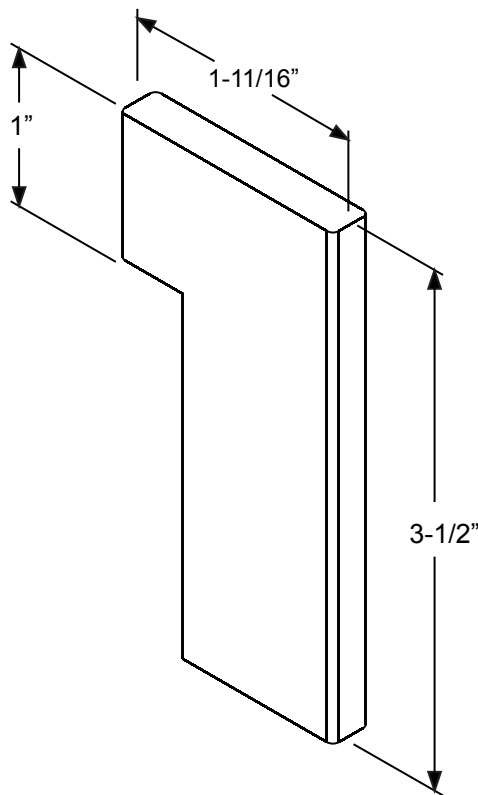

4 Block Dentil Shelf

Available in:
Classic-Craft American

Door Width	A
3/0	26-1/4"
3/6	35-1/8"

16 Block Dentil Shelf

Available in:
Classic-Craft American

4 Block Dentil Shelf

Available in:
Fiber-Classic Mahogany
Smooth-Star

Accessories

**Fiber-Classic, Smooth-Star and Steel Door Units
Part # MS00TPC**

**Classic-Craft Door Units
Part # MSCCTPC**

Accessories

For Basic Fixed Sill
(Pads are handed)

For Adjusta-Fit 2

**Classic-Craft
for Hinge Jambs/Mullions**
(Pads are handed)