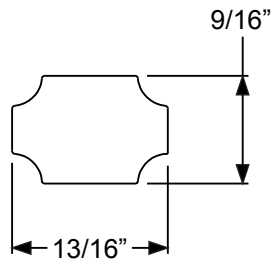

	Size	A	B
PG2064L15	20 x 64	20-11/16"	5-13/16"
PG2564L15	25 x 64	24-13/16"	7-3/16"
PG2764L15	27 x 64	26-11/16"	7-13/16"

	Size	A	B
PG2064L10	20 x 64	20-11/16"	9-7/32"
PG2564L10	25 x 64	24-13/16"	11-9/32"
PG2764L10	27 x 64	26-11/16"	12-7/32"

# Fiber-Classic & Smooth-Star Flushed-Glazed Grilles

**12 Lite**

	Size	A	B
PG82580L12	24 x 80	24-1/2"	11-1/8"
PG82180L12	20 x 80	20-1/2"	9-1/8"

**9-Lite**

	Size	A
PG2180L9	20 x 80	20-1/8"
PG2580L9	24 x 80	24-1/2"

**18 Lite**

	Size	A	B
PG82580L18	24 x 80	24-1/2"	7-3/32"
PG82180L18	20 x 80	20-1/2"	5-3/4"

**4-Lite PG0847L4**

**Muntin Bar**  
\*Note: This muntin used for 4-Lite only.

Grilles

**Frame**

**Muntin Bar**

**Retaining Clip**

**12 Lite  
FG040L12**

**6 Lite  
FG075L6**

**5-Lite  
Sidelite  
(0764)**

**3-Lite  
Sidelite  
(0836)**

Grilles

**Pine Grille Stick**

**Pine Grille Stick**