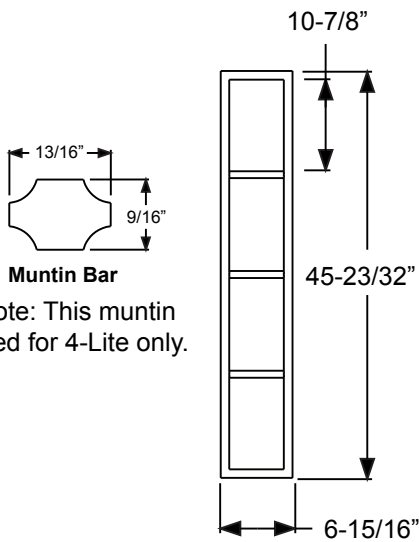

	Size	A	B
PG2064L15	20 x 64	20-11/16"	5-13/16"
PG2564L15	25 x 64	24-13/16"	7-3/16"
PG2764L15	27 x 64	26-11/16"	7-13/16"

	Size	A	B
PG2064L10	20 x 64	20-11/16"	9-7/32"
PG2564L10	25 x 64	24-13/16"	11-9/32"
PG2764L10	27 x 64	26-11/16"	12-7/32"

# Fiber-Classic & Smooth-Star Flushed-Glazed Grilles

**12 Lite**

	Size	A	B
PG82580L12	24 x 80	24-1/2"	11-1/8"
PG82180L12	20 x 80	20-1/2"	9-1/8"

**9-Lite**

	Size	A
PG2180L9	20 x 80	20-1/8"
PG2580L9	24 x 80	24-1/2"

**18 Lite**

	Size	A	B
PG82580L18	24 x 80	24-1/2"	7-3/32"
PG82180L18	20 x 80	20-1/2"	5-3/4"

**4-Lite PG0847L4**

**Muntin Bar**  
\*Note: This muntin used for 4-Lite only.

Grilles

**Frame**

**Muntin Bar**

**Retaining Clip**