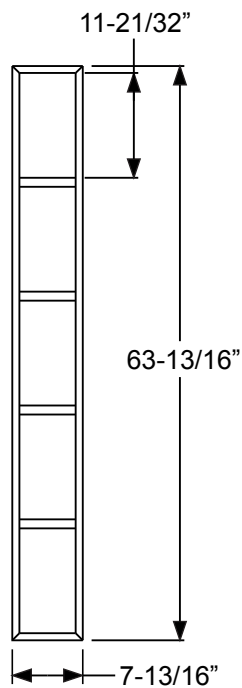

**Retaining Clip**

**3-Lite PG0836L3**

**9-Lite PG2236L9**

**9-Lite**

	Size	A
PG2064L9	20 x 64	20-11/16"
PG2564L9	25 x 64	24-11/16"
PG2764L9	27 x 64	26-11/16"

**5-Lite  
PG0864L5**

**15-Lite**

**10-Lite**

	Size	A	B
PG2064L15	20 x 64	20-11/16"	5-13/16"
PG2564L15	25 x 64	24-13/16"	7-3/16"
PG2764L15	27 x 64	26-11/16"	7-13/16"

	Size	A	B
PG2064L10	20 x 64	20-11/16"	9-7/32"
PG2564L10	25 x 64	24-13/16"	11-9/32"
PG2764L10	27 x 64	26-11/16"	12-7/32"

**18 Lite**

	Size	A	B
PG82580L18	24 x 80	24-1/2"	7-3/32"
PG82180L18	20 x 80	20-1/2"	5-3/4"

**4-Lite PG0847L4**

**Muntin Bar**  
\*Note: This muntin used for 4-Lite only.

Grilles

**Frame**

**Muntin Bar**

**Retaining Clip**