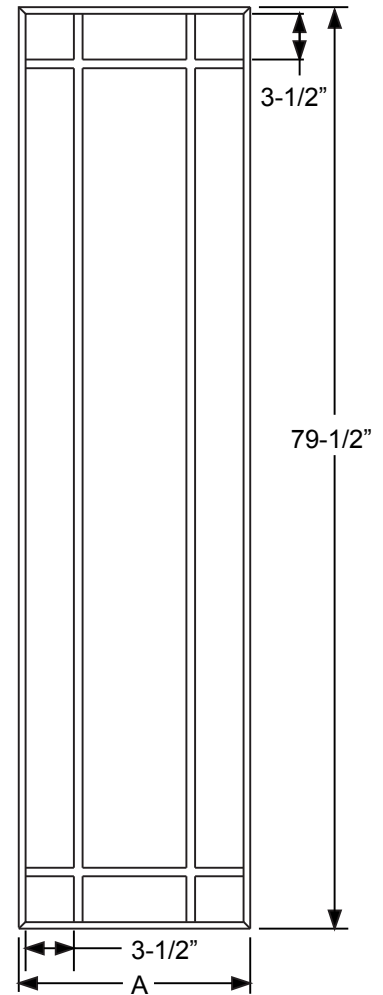

9-Lite

	Size	A
PG2180L9	20 x 80	20-1/8"
PG2580L9	24 x 80	24-1/2"