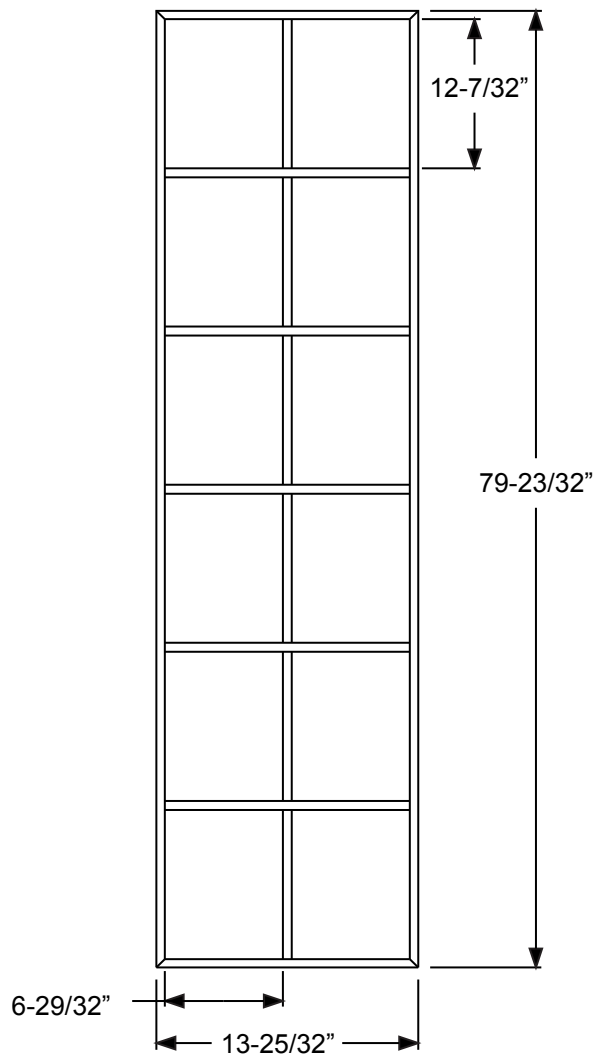

	Size	A	B
PG2064L15	20 x 64	20-11/16"	5-13/16"
PG2564L15	25 x 64	24-13/16"	7-3/16"
PG2764L15	27 x 64	26-11/16"	7-13/16"

	Size	A	B
PG2064L10	20 x 64	20-11/16"	9-7/32"
PG2564L10	25 x 64	24-13/16"	11-9/32"
PG2764L10	27 x 64	26-11/16"	12-7/32"

# Fiber-Classic & Smooth-Star Flushed-Glazed Grilles

**12 Lite**

	Size	A	B
PG82580L12	24 x 80	24-1/2"	11-1/8"
PG82180L12	20 x 80	20-1/2"	9-1/8"

**9-Lite**

	Size	A
PG2180L9	20 x 80	20-1/8"
PG2580L9	24 x 80	24-1/2"

**18 Lite**

	Size	A	B
PG82580L18	24 x 80	24-1/2"	7-3/32"
PG82180L18	20 x 80	20-1/2"	5-3/4"

**4-Lite PG0847L4**

**Muntin Bar**  
\*Note: This muntin used for 4-Lite only.

Grilles

**Frame**

**Muntin Bar**

**Retaining Clip**