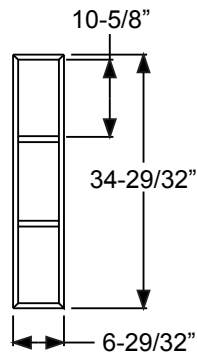

	Size	A	B
PG2064L15	20 x 64	20-11/16"	5-13/16"
PG2564L15	25 x 64	24-13/16"	7-3/16"
PG2764L15	27 x 64	26-11/16"	7-13/16"

	Size	A	B
PG2064L10	20 x 64	20-11/16"	9-7/32"
PG2564L10	25 x 64	24-13/16"	11-9/32"
PG2764L10	27 x 64	26-11/16"	12-7/32"

# Fiber-Classic & Smooth-Star Flushed-Glazed Grilles

**12 Lite**

	Size	A	B
PG82580L12	24 x 80	24-1/2"	11-1/8"
PG82180L12	20 x 80	20-1/2"	9-1/8"

**9-Lite**

	Size	A
PG2180L9	20 x 80	20-1/8"
PG2580L9	24 x 80	24-1/2"

**18 Lite**

	Size	A	B
PG82580L18	24 x 80	24-1/2"	7-3/32"
PG82180L18	20 x 80	20-1/2"	5-3/4"

**4-Lite PG0847L4**

**Muntin Bar**  
\*Note: This muntin used for 4-Lite only.

Grilles

**Frame**

**Muntin Bar**

**Retaining Clip**

**12 Lite  
FG040L12**

**6 Lite  
FG075L6**

**5-Lite  
Sidelite  
(0764)**

**3-Lite  
Sidelite  
(0836)**

Grilles

**Pine Grille Stick**

**Pine Grille Stick**