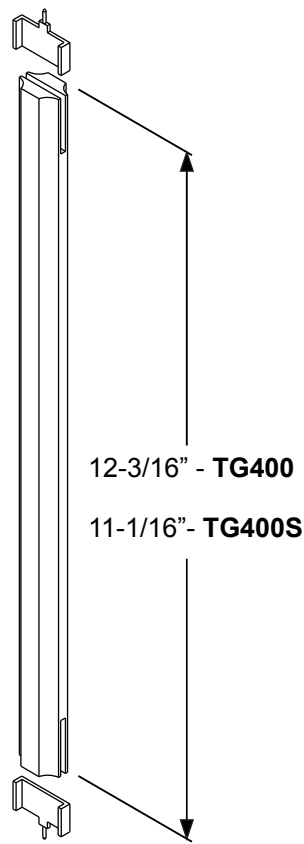

	Size	A	B
PG2064L15	20 x 64	20-11/16"	5-13/16"
PG2564L15	25 x 64	24-13/16"	7-3/16"
PG2764L15	27 x 64	26-11/16"	7-13/16"

	Size	A	B
PG2064L10	20 x 64	20-11/16"	9-7/32"
PG2564L10	25 x 64	24-13/16"	11-9/32"
PG2764L10	27 x 64	26-11/16"	12-7/32"

**18 Lite**

	Size	A	B
PG82580L18	24 x 80	24-1/2"	7-3/32"
PG82180L18	20 x 80	20-1/2"	5-3/4"

**4-Lite PG0847L4**

**Muntin Bar**  
\*Note: This muntin used for 4-Lite only.

Grilles

**Frame**

**Muntin Bar**

**Retaining Clip**

**12 Lite  
FG040L12**

**6 Lite  
FG075L6**

**5-Lite  
Sidelite  
(0764)**

**3-Lite  
Sidelite  
(0836)**

Grilles

**Pine Grille Stick**

**Pine Grille Stick**