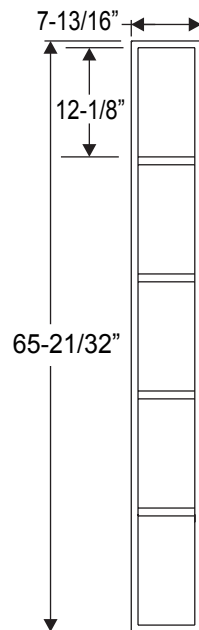

Grilles

**Framed Lites**

**Muntin Bar**

**Retaining Clip**

**15-Lite CG2566L15**

**6-Lite  
CPG880L6**

**5-Lite  
CPG746L5**

**12-Lite CG2551L12**

**Retaining Clip**

**3-Lite PG0836L3**

**9-Lite PG2236L9**

**9-Lite**

	Size	A
PG2064L9	20 x 64	20-11/16"
PG2564L9	25 x 64	24-11/16"
PG2764L9	27 x 64	26-11/16"

**5-Lite  
PG0864L5**

**15-Lite**

**10-Lite**

	Size	A	B
PG2064L15	20 x 64	20-11/16"	5-13/16"
PG2564L15	25 x 64	24-13/16"	7-3/16"
PG2764L15	27 x 64	26-11/16"	7-13/16"

	Size	A	B
PG2064L10	20 x 64	20-11/16"	9-7/32"
PG2564L10	25 x 64	24-13/16"	11-9/32"
PG2764L10	27 x 64	26-11/16"	12-7/32"

**18 Lite**

	Size	A	B
PG82580L18	24 x 80	24-1/2"	7-3/32"
PG82180L18	20 x 80	20-1/2"	5-3/4"

**4-Lite PG0847L4**

**Muntin Bar**  
\*Note: This muntin used for 4-Lite only.

Grilles

**Frame**

**Muntin Bar**

**Retaining Clip**