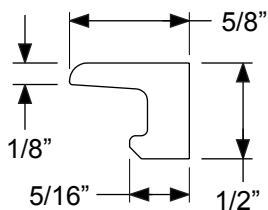

Framed Lites