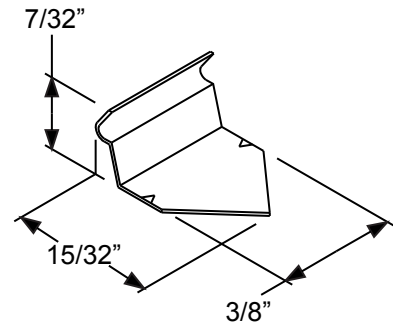

	Size	A	B
PG2064L15	20 x 64	20-11/16"	5-13/16"
PG2564L15	25 x 64	24-13/16"	7-3/16"
PG2764L15	27 x 64	26-11/16"	7-13/16"

	Size	A	B
PG2064L10	20 x 64	20-11/16"	9-7/32"
PG2564L10	25 x 64	24-13/16"	11-9/32"
PG2764L10	27 x 64	26-11/16"	12-7/32"

# Fiber-Classic & Smooth-Star Flushed-Glazed Grilles

**12 Lite**

	Size	A	B
PG82580L12	24 x 80	24-1/2"	11-1/8"
PG82180L12	20 x 80	20-1/2"	9-1/8"

**9-Lite**

	Size	A
PG2180L9	20 x 80	20-1/8"
PG2580L9	24 x 80	24-1/2"

**18 Lite**

	Size	A	B
PG82580L18	24 x 80	24-1/2"	7-3/32"
PG82180L18	20 x 80	20-1/2"	5-3/4"

**4-Lite PG0847L4**

**Muntin Bar**  
\*Note: This muntin used for 4-Lite only.

Grilles

**Frame**

**Muntin Bar**

**Retaining Clip**