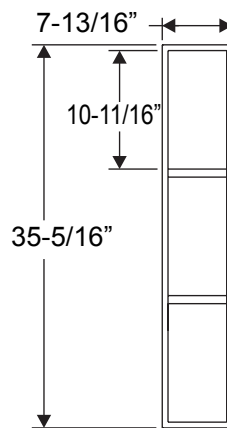

Classic-Craft Oak Grilles
Flush-Glazed Grilles

3-Lite
CPG743L3

Grilles