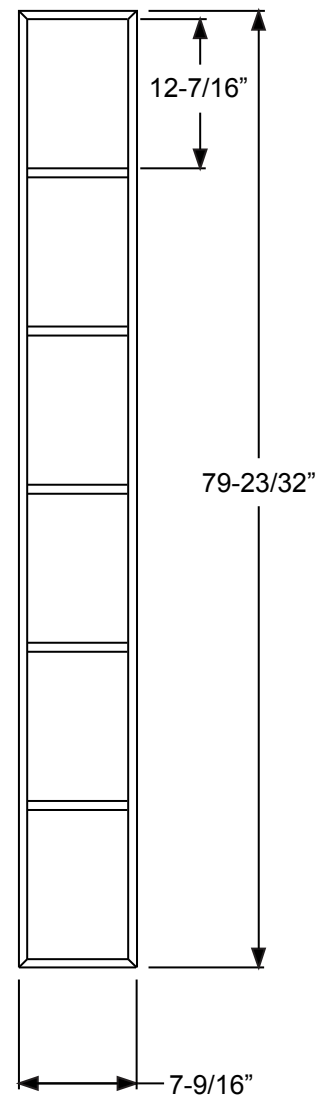

**6 Lite
FG075L6**