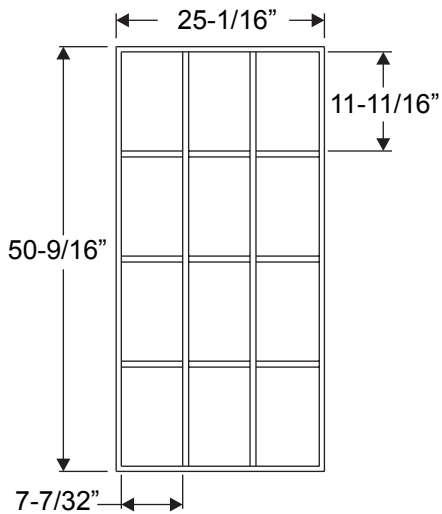

Grilles

**Framed Lites**

**Muntin Bar**

**Retaining Clip**

**15-Lite CG2566L15**

**6-Lite  
CPG880L6**

**5-Lite  
CPG746L5**

**12-Lite CG2551L12**

**Retaining Clip**

**3-Lite PG0836L3**

**9-Lite PG2236L9**

**9-Lite**

	Size	A
PG2064L9	20 x 64	20-11/16"
PG2564L9	25 x 64	24-11/16"
PG2764L9	27 x 64	26-11/16"

**5-Lite  
PG0864L5**

**15-Lite**

**10-Lite**

	Size	A	B
PG2064L15	20 x 64	20-11/16"	5-13/16"
PG2564L15	25 x 64	24-13/16"	7-3/16"
PG2764L15	27 x 64	26-11/16"	7-13/16"

	Size	A	B
PG2064L10	20 x 64	20-11/16"	9-7/32"
PG2564L10	25 x 64	24-13/16"	11-9/32"
PG2764L10	27 x 64	26-11/16"	12-7/32"

**18 Lite**

	Size	A	B
PG82580L18	24 x 80	24-1/2"	7-3/32"
PG82180L18	20 x 80	20-1/2"	5-3/4"

**4-Lite PG0847L4**

**Muntin Bar**  
\*Note: This muntin used for 4-Lite only.

Grilles

**Frame**

**Muntin Bar**

**Retaining Clip**