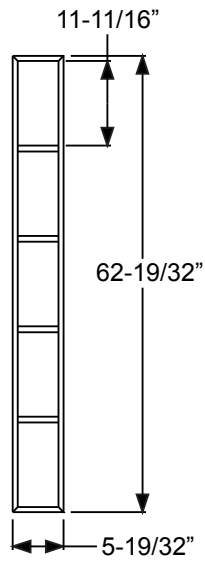

	Size	A	B
PG2064L15	20 x 64	20-11/16"	5-13/16"
PG2564L15	25 x 64	24-13/16"	7-3/16"
PG2764L15	27 x 64	26-11/16"	7-13/16"

	Size	A	B
PG2064L10	20 x 64	20-11/16"	9-7/32"
PG2564L10	25 x 64	24-13/16"	11-9/32"
PG2764L10	27 x 64	26-11/16"	12-7/32"

# Fiber-Classic & Smooth-Star Flushed-Glazed Grilles

**12 Lite**

	Size	A	B
PG82580L12	24 x 80	24-1/2"	11-1/8"
PG82180L12	20 x 80	20-1/2"	9-1/8"

**9-Lite**

	Size	A
PG2180L9	20 x 80	20-1/8"
PG2580L9	24 x 80	24-1/2"

**18 Lite**

	Size	A	B
PG82580L18	24 x 80	24-1/2"	7-3/32"
PG82180L18	20 x 80	20-1/2"	5-3/4"

**4-Lite PG0847L4**

**Muntin Bar**  
\*Note: This muntin used for 4-Lite only.

Grilles

**Frame**

**Muntin Bar**

**Retaining Clip**

**12 Lite  
FG040L12**

**6 Lite  
FG075L6**

**5-Lite  
Sidelite  
(0764)**

**3-Lite  
Sidelite  
(0836)**

Grilles

**Pine Grille Stick**

**Pine Grille Stick**