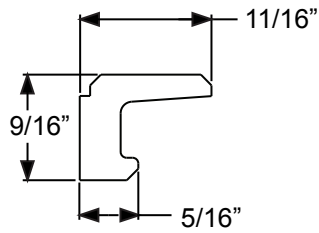

	Size	A	B
PG2064L15	20 x 64	20-11/16"	5-13/16"
PG2564L15	25 x 64	24-13/16"	7-3/16"
PG2764L15	27 x 64	26-11/16"	7-13/16"

	Size	A	B
PG2064L10	20 x 64	20-11/16"	9-7/32"
PG2564L10	25 x 64	24-13/16"	11-9/32"
PG2764L10	27 x 64	26-11/16"	12-7/32"

# Fiber-Classic & Smooth-Star Flushed-Glazed Grilles

**12 Lite**

	Size	A	B
PG82580L12	24 x 80	24-1/2"	11-1/8"
PG82180L12	20 x 80	20-1/2"	9-1/8"

**9-Lite**

	Size	A
PG2180L9	20 x 80	20-1/8"
PG2580L9	24 x 80	24-1/2"

**18 Lite**

	Size	A	B
PG82580L18	24 x 80	24-1/2"	7-3/32"
PG82180L18	20 x 80	20-1/2"	5-3/4"

**4-Lite PG0847L4**

**Muntin Bar**  
\*Note: This muntin used for 4-Lite only.

Grilles

**Frame**

**Muntin Bar**

**Retaining Clip**