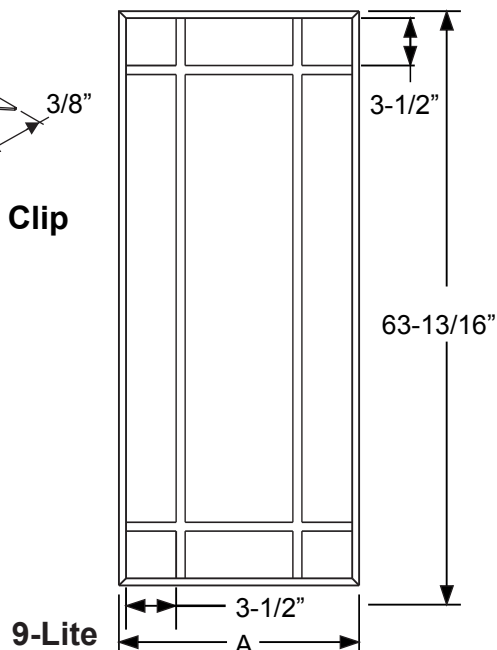

**Retaining Clip**

**3-Lite PG0836L3**

**9-Lite PG2236L9**

**9-Lite**

	Size	A
PG2064L9	20 x 64	20-11/16"
PG2564L9	25 x 64	24-11/16"
PG2764L9	27 x 64	26-11/16"

**5-Lite  
PG0864L5**

**15-Lite**

**10-Lite**

	Size	A	B
PG2064L15	20 x 64	20-11/16"	5-13/16"
PG2564L15	25 x 64	24-13/16"	7-3/16"
PG2764L15	27 x 64	26-11/16"	7-13/16"

	Size	A	B
PG2064L10	20 x 64	20-11/16"	9-7/32"
PG2564L10	25 x 64	24-13/16"	11-9/32"
PG2764L10	27 x 64	26-11/16"	12-7/32"

**18 Lite**

	Size	A	B
PG82580L18	24 x 80	24-1/2"	7-3/32"
PG82180L18	20 x 80	20-1/2"	5-3/4"

**4-Lite PG0847L4**

**Muntin Bar**  
\*Note: This muntin used for 4-Lite only.

Grilles

**Frame**

**Muntin Bar**

**Retaining Clip**