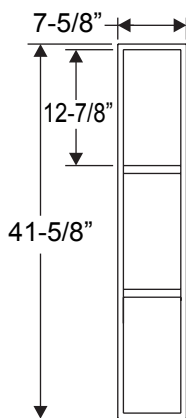

Grilles

**Framed Lites**

**Muntin Bar**

**Retaining Clip**

**15-Lite CG2566L15**

**6-Lite  
CPG880L6**

**5-Lite  
CPG746L5**

**12-Lite CG2551L12**

**Retaining Clip**

**3-Lite PG0836L3**

**9-Lite PG2236L9**

**9-Lite**

	Size	A
PG2064L9	20 x 64	20-11/16"
PG2564L9	25 x 64	24-11/16"
PG2764L9	27 x 64	26-11/16"

**5-Lite  
PG0864L5**

**15-Lite**

**10-Lite**

	Size	A	B
PG2064L15	20 x 64	20-11/16"	5-13/16"
PG2564L15	25 x 64	24-13/16"	7-3/16"
PG2764L15	27 x 64	26-11/16"	7-13/16"

	Size	A	B
PG2064L10	20 x 64	20-11/16"	9-7/32"
PG2564L10	25 x 64	24-13/16"	11-9/32"
PG2764L10	27 x 64	26-11/16"	12-7/32"

**18 Lite**

	Size	A	B
PG82580L18	24 x 80	24-1/2"	7-3/32"
PG82180L18	20 x 80	20-1/2"	5-3/4"

**4-Lite PG0847L4**

**Muntin Bar**  
\*Note: This muntin used for 4-Lite only.

Grilles

**Frame**

**Muntin Bar**

**Retaining Clip**