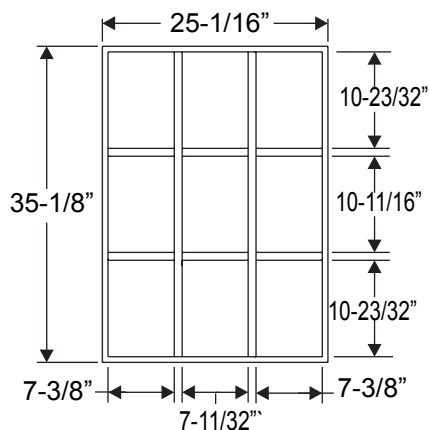

9-Lite CG745L9