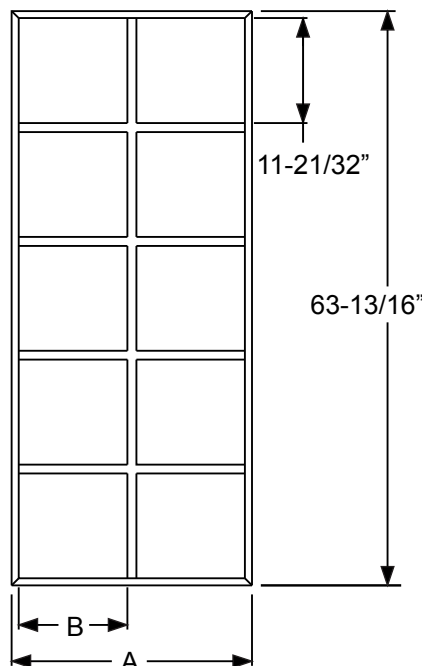

**Retaining Clip**

**3-Lite PG0836L3**

**9-Lite PG2236L9**

**9-Lite**

	Size	A
PG2064L9	20 x 64	20-11/16"
PG2564L9	25 x 64	24-11/16"
PG2764L9	27 x 64	26-11/16"

**5-Lite  
PG0864L5**

**15-Lite**

**10-Lite**

	Size	A	B
PG2064L15	20 x 64	20-11/16"	5-13/16"
PG2564L15	25 x 64	24-13/16"	7-3/16"
PG2764L15	27 x 64	26-11/16"	7-13/16"

	Size	A	B
PG2064L10	20 x 64	20-11/16"	9-7/32"
PG2564L10	25 x 64	24-13/16"	11-9/32"
PG2764L10	27 x 64	26-11/16"	12-7/32"

**18 Lite**

	Size	A	B
PG82580L18	24 x 80	24-1/2"	7-3/32"
PG82180L18	20 x 80	20-1/2"	5-3/4"

**4-Lite PG0847L4**

**Muntin Bar**  
\*Note: This muntin used for 4-Lite only.

Grilles

**Frame**

**Muntin Bar**

**Retaining Clip**