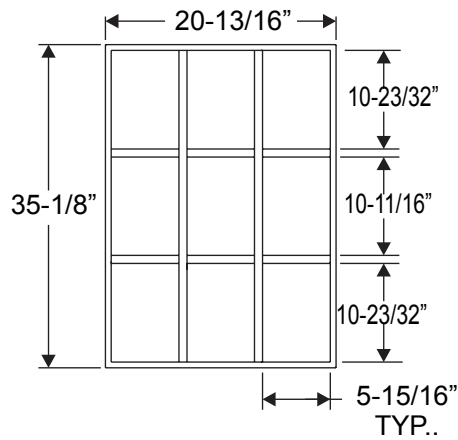

9-Lite CG745NL9