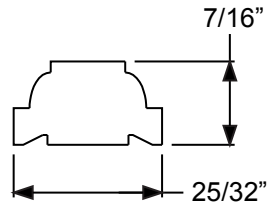

	Size	A	B
PG2064L15	20 x 64	20-11/16"	5-13/16"
PG2564L15	25 x 64	24-13/16"	7-3/16"
PG2764L15	27 x 64	26-11/16"	7-13/16"

	Size	A	B
PG2064L10	20 x 64	20-11/16"	9-7/32"
PG2564L10	25 x 64	24-13/16"	11-9/32"
PG2764L10	27 x 64	26-11/16"	12-7/32"

# Fiber-Classic & Smooth-Star Flushed-Glazed Grilles

**12 Lite**

	Size	A	B
PG82580L12	24 x 80	24-1/2"	11-1/8"
PG82180L12	20 x 80	20-1/2"	9-1/8"

**9-Lite**

	Size	A
PG2180L9	20 x 80	20-1/8"
PG2580L9	24 x 80	24-1/2"

**18 Lite**

	Size	A	B
PG82580L18	24 x 80	24-1/2"	7-3/32"
PG82180L18	20 x 80	20-1/2"	5-3/4"

**4-Lite PG0847L4**

**Muntin Bar**  
\*Note: This muntin used for 4-Lite only.

Grilles

**Frame**

**Muntin Bar**

**Retaining Clip**