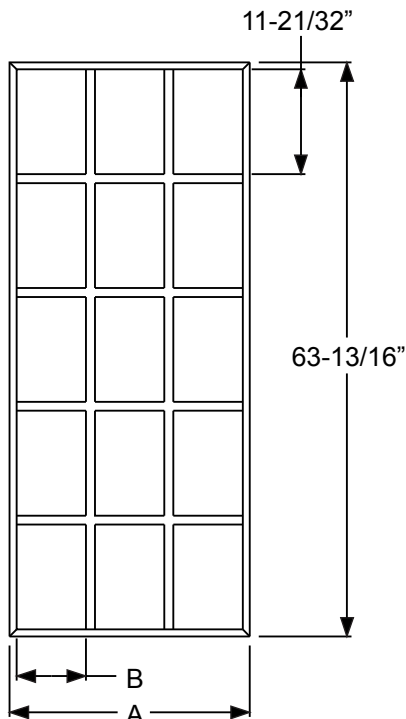

**Retaining Clip**

**3-Lite PG0836L3**

**9-Lite PG2236L9**

**9-Lite**

	Size	A
PG2064L9	20 x 64	20-11/16"
PG2564L9	25 x 64	24-11/16"
PG2764L9	27 x 64	26-11/16"

**5-Lite  
PG0864L5**

**15-Lite**

**10-Lite**

	Size	A	B
PG2064L15	20 x 64	20-11/16"	5-13/16"
PG2564L15	25 x 64	24-13/16"	7-3/16"
PG2764L15	27 x 64	26-11/16"	7-13/16"

	Size	A	B
PG2064L10	20 x 64	20-11/16"	9-7/32"
PG2564L10	25 x 64	24-13/16"	11-9/32"
PG2764L10	27 x 64	26-11/16"	12-7/32"

**18 Lite**

	Size	A	B
PG82580L18	24 x 80	24-1/2"	7-3/32"
PG82180L18	20 x 80	20-1/2"	5-3/4"

**4-Lite PG0847L4**

**Muntin Bar**  
\*Note: This muntin used for 4-Lite only.

Grilles

**Frame**

**Muntin Bar**

**Retaining Clip**