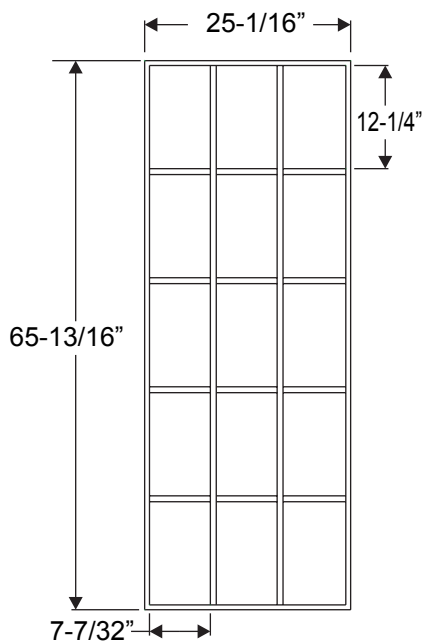

Grilles

**Framed Lites**

**Muntin Bar**

**Retaining Clip**

**15-Lite CG2566L15**

**6-Lite  
CPG880L6**

**5-Lite  
CPG746L5**

**12-Lite CG2551L12**

**Retaining Clip**

**3-Lite PG0836L3**

**9-Lite PG2236L9**

**9-Lite**

	Size	A
PG2064L9	20 x 64	20-11/16"
PG2564L9	25 x 64	24-11/16"
PG2764L9	27 x 64	26-11/16"

**5-Lite  
PG0864L5**

**15-Lite**

**10-Lite**

	Size	A	B
PG2064L15	20 x 64	20-11/16"	5-13/16"
PG2564L15	25 x 64	24-13/16"	7-3/16"
PG2764L15	27 x 64	26-11/16"	7-13/16"

	Size	A	B
PG2064L10	20 x 64	20-11/16"	9-7/32"
PG2564L10	25 x 64	24-13/16"	11-9/32"
PG2764L10	27 x 64	26-11/16"	12-7/32"

**18 Lite**

	Size	A	B
PG82580L18	24 x 80	24-1/2"	7-3/32"
PG82180L18	20 x 80	20-1/2"	5-3/4"

**4-Lite PG0847L4**

**Muntin Bar**  
\*Note: This muntin used for 4-Lite only.

Grilles

**Frame**

**Muntin Bar**

**Retaining Clip**