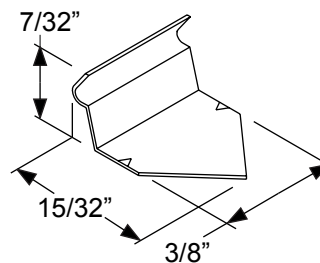

Retaining Clip