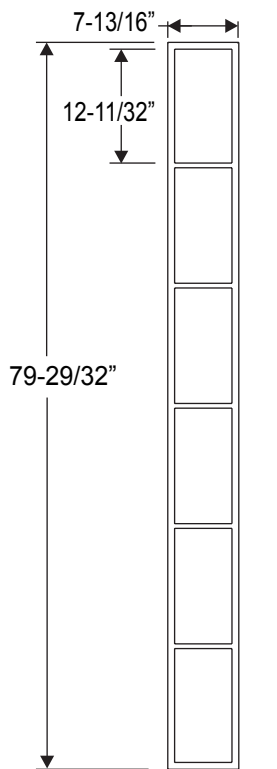

Grilles

**Framed Lites**

**Muntin Bar**

**Retaining Clip**

**15-Lite CG2566L15**

**6-Lite  
CPG880L6**

**5-Lite  
CPG746L5**

**12-Lite CG2551L12**

**Retaining Clip**

**3-Lite PG0836L3**

**9-Lite PG2236L9**

**9-Lite**

	Size	A
PG2064L9	20 x 64	20-11/16"
PG2564L9	25 x 64	24-11/16"
PG2764L9	27 x 64	26-11/16"

**5-Lite  
PG0864L5**

**15-Lite**

**10-Lite**

	Size	A	B
PG2064L15	20 x 64	20-11/16"	5-13/16"
PG2564L15	25 x 64	24-13/16"	7-3/16"
PG2764L15	27 x 64	26-11/16"	7-13/16"

	Size	A	B
PG2064L10	20 x 64	20-11/16"	9-7/32"
PG2564L10	25 x 64	24-13/16"	11-9/32"
PG2764L10	27 x 64	26-11/16"	12-7/32"

**18 Lite**

	Size	A	B
PG82580L18	24 x 80	24-1/2"	7-3/32"
PG82180L18	20 x 80	20-1/2"	5-3/4"

**4-Lite PG0847L4**

**Muntin Bar**  
\*Note: This muntin used for 4-Lite only.

Grilles

**Frame**

**Muntin Bar**

**Retaining Clip**