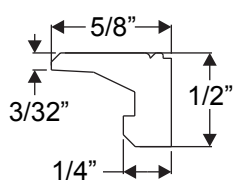

Frame

	Size	A
PG2064L9	20 x 64	20-11/16"
PG2564L9	25 x 64	24-11/16"
PG2764L9	27 x 64	26-11/16"

	Size	A	B
PG2064L15	20 x 64	20-11/16"	5-13/16"
PG2564L15	25 x 64	24-13/16"	7-3/16"
PG2764L15	27 x 64	26-11/16"	7-13/16"

	Size	A	B
PG2064L10	20 x 64	20-11/16"	9-7/32"
PG2564L10	25 x 64	24-13/16"	11-9/32"
PG2764L10	27 x 64	26-11/16"	12-7/32"

Grilles