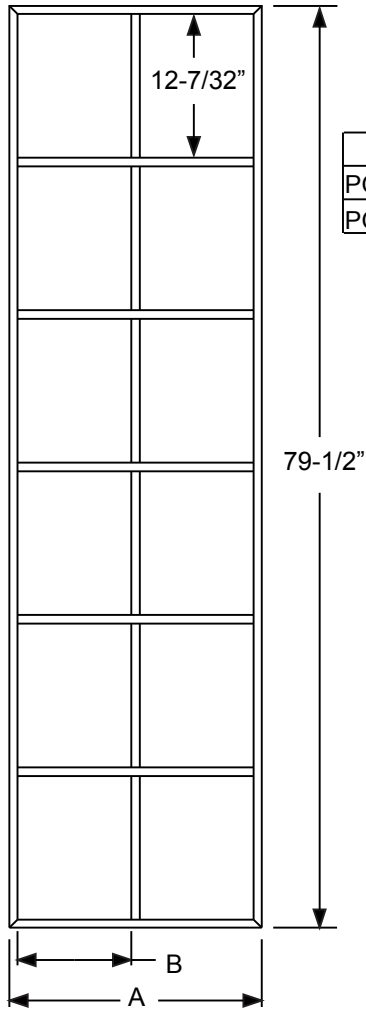

Fiber-Classic & Smooth-Star Flushed-Glazed Grilles

12 Lite

	Size	A	B
PG82580L12	24 x 80	24-1/2"	11-1/8"
PG82180L12	20 x 80	20-1/2"	9-1/8"