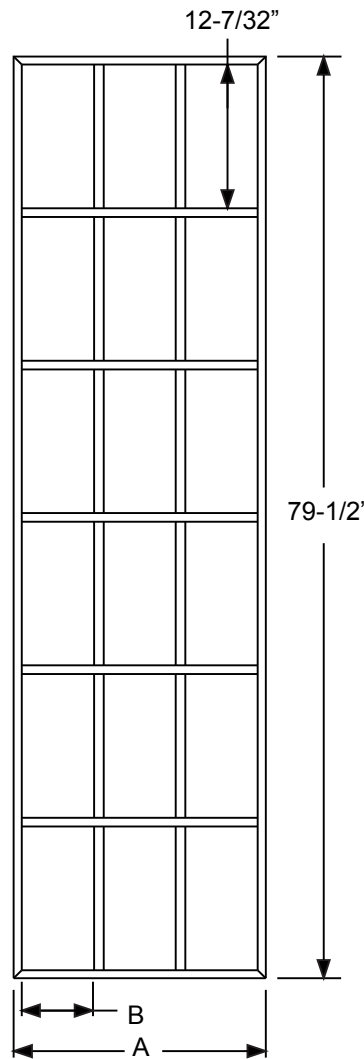

	Size	A	B
PG2064L15	20 x 64	20-11/16"	5-13/16"
PG2564L15	25 x 64	24-13/16"	7-3/16"
PG2764L15	27 x 64	26-11/16"	7-13/16"

	Size	A	B
PG2064L10	20 x 64	20-11/16"	9-7/32"
PG2564L10	25 x 64	24-13/16"	11-9/32"
PG2764L10	27 x 64	26-11/16"	12-7/32"

# Fiber-Classic & Smooth-Star Flushed-Glazed Grilles

**12 Lite**

	Size	A	B
PG82580L12	24 x 80	24-1/2"	11-1/8"
PG82180L12	20 x 80	20-1/2"	9-1/8"

**9-Lite**

	Size	A
PG2180L9	20 x 80	20-1/8"
PG2580L9	24 x 80	24-1/2"

**18 Lite**

	Size	A	B
PG82580L18	24 x 80	24-1/2"	7-3/32"
PG82180L18	20 x 80	20-1/2"	5-3/4"

**4-Lite PG0847L4**

**Muntin Bar**  
\*Note: This muntin used for 4-Lite only.

Grilles

**Frame**

**Muntin Bar**

**Retaining Clip**