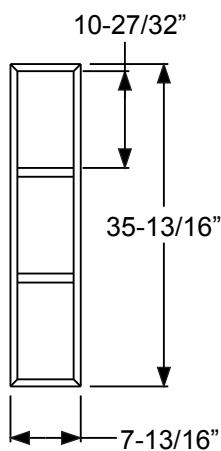

**Retaining Clip**

**3-Lite PG0836L3**

**9-Lite PG2236L9**

**9-Lite**

	Size	A
PG2064L9	20 x 64	20-11/16"
PG2564L9	25 x 64	24-11/16"
PG2764L9	27 x 64	26-11/16"

**5-Lite  
PG0864L5**

**15-Lite**

**10-Lite**

	Size	A	B
PG2064L15	20 x 64	20-11/16"	5-13/16"
PG2564L15	25 x 64	24-13/16"	7-3/16"
PG2764L15	27 x 64	26-11/16"	7-13/16"

	Size	A	B
PG2064L10	20 x 64	20-11/16"	9-7/32"
PG2564L10	25 x 64	24-13/16"	11-9/32"
PG2764L10	27 x 64	26-11/16"	12-7/32"

**18 Lite**

	Size	A	B
PG82580L18	24 x 80	24-1/2"	7-3/32"
PG82180L18	20 x 80	20-1/2"	5-3/4"

**4-Lite PG0847L4**

**Muntin Bar**  
\*Note: This muntin used for 4-Lite only.

Grilles

**Frame**

**Muntin Bar**

**Retaining Clip**