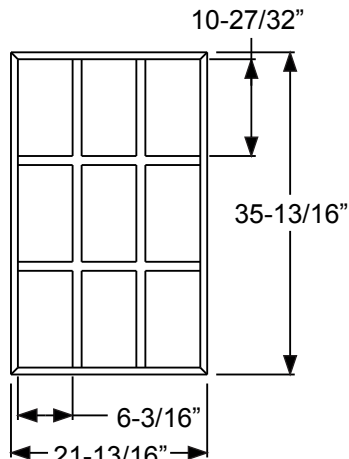

**Retaining Clip**

**3-Lite PG0836L3**

**9-Lite PG2236L9**

**9-Lite**

	Size	A
PG2064L9	20 x 64	20-11/16"
PG2564L9	25 x 64	24-11/16"
PG2764L9	27 x 64	26-11/16"

**5-Lite  
PG0864L5**

**15-Lite**

**10-Lite**

	Size	A	B
PG2064L15	20 x 64	20-11/16"	5-13/16"
PG2564L15	25 x 64	24-13/16"	7-3/16"
PG2764L15	27 x 64	26-11/16"	7-13/16"

	Size	A	B
PG2064L10	20 x 64	20-11/16"	9-7/32"
PG2564L10	25 x 64	24-13/16"	11-9/32"
PG2764L10	27 x 64	26-11/16"	12-7/32"

**18 Lite**

	Size	A	B
PG82580L18	24 x 80	24-1/2"	7-3/32"
PG82180L18	20 x 80	20-1/2"	5-3/4"

**4-Lite PG0847L4**

**Muntin Bar**  
\*Note: This muntin used for 4-Lite only.

Grilles

**Frame**

**Muntin Bar**

**Retaining Clip**