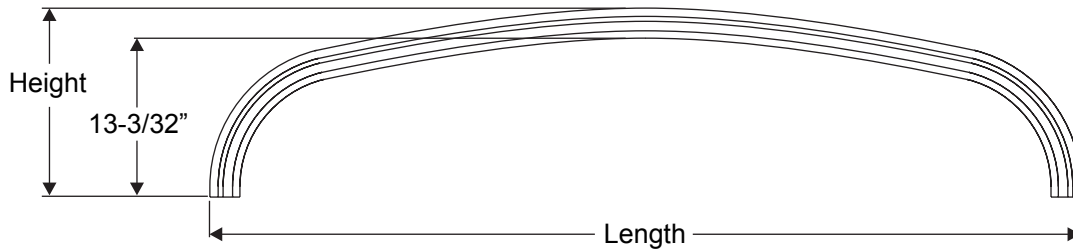

Elliptical Transoms..... 11.3  
Elliptical Transoms Interior Casings ..... 11.4  
Rectangular Transoms..... 11.5  
Half Round Transoms ..... 11.6  
Transom Glass..... 11.7

Transoms

Transoms

Mulled System Size	Width
3/0-(2) 12" SL	64-21/32"
3/0-(2) 14" SL	68-21/32"

Continuous Sill System Size	Width
3/0-(2) 12" SL	63-21/32"
3/0-(2) 14" SL	67-21/32"

Transoms

# Elliptical Transoms Interior Casings

Description	Length
3/0 Continuous Sill w/12" SL	67-19/32"
3/0 Continuous Sill w/14" SL	71-19/32"
3/0 w/Boxed 12" SL	68-19/32"
3/0 w/Boxed 12" SL	72-19/32"

Description	Length
3/0 Continuous Sill w/12" SL	67-3/32"
3/0 Continuous Sill w/14" SL	71-3/32"
3/0 w/Boxed 12" SL	68-3/32"
3/0 w/Boxed 12" SL	72-3/32"

**Half Round Transoms**

DESCRIPTION	DIMENSIONS		
	"L"	"H"	Radius
3/0 WITH 2 12" S/L CIRCLE TOP	61-5/32"	30-7/64"	30-37/64"
3/0 WITH 2 14" S/L CIRCLE TOP	65-5/32"	32-7/64"	32-37/64"

Transoms