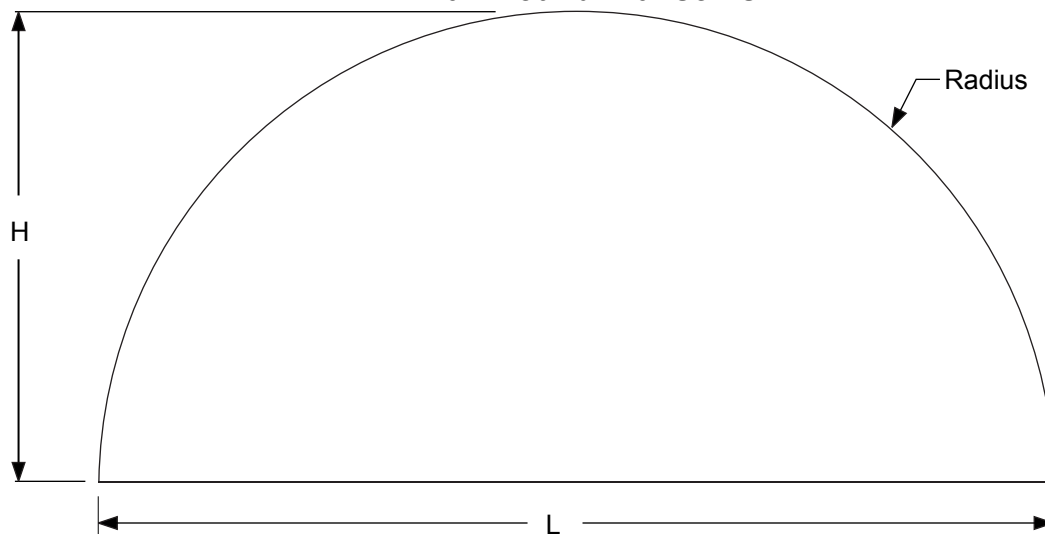

Half Round Transoms

DESCRIPTION	DIMENSIONS		
	"L"	"H"	Radius
3/0 WITH 2 12" S/L CIRCLE TOP	61-5/32"	30-7/64"	30-37/64"
3/0 WITH 2 14" S/L CIRCLE TOP	65-5/32"	32-7/64"	32-37/64"

Transoms