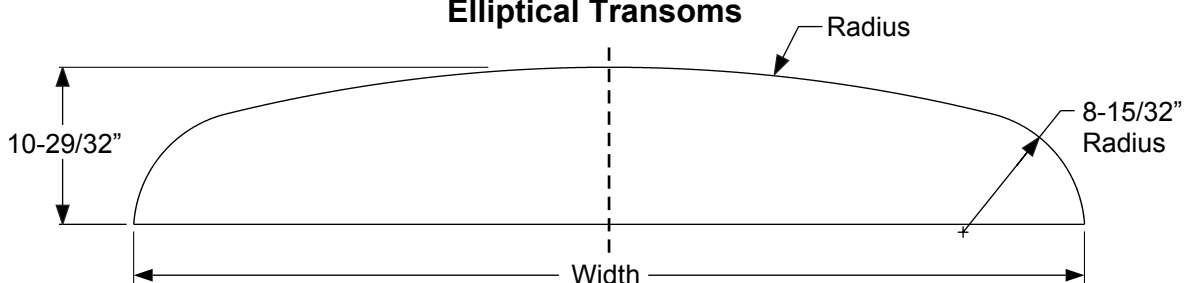

Transoms

**Elliptical Transoms**

Mulled System Size	DIMENSIONS	
	Width	Radius
3/0 WITH 2 12" SL	62-1/32"	94-31/32"
3/0 WITH 2 14" SL	66-1/32"	110-5/8"

Continuous System Size	DIMENSIONS	
	Width	Radius
3/0 WITH 2 12" SL	61-1/32"	91-7/32"
3/0 WITH 2 14" SL	65-1/32"	106-5/8"