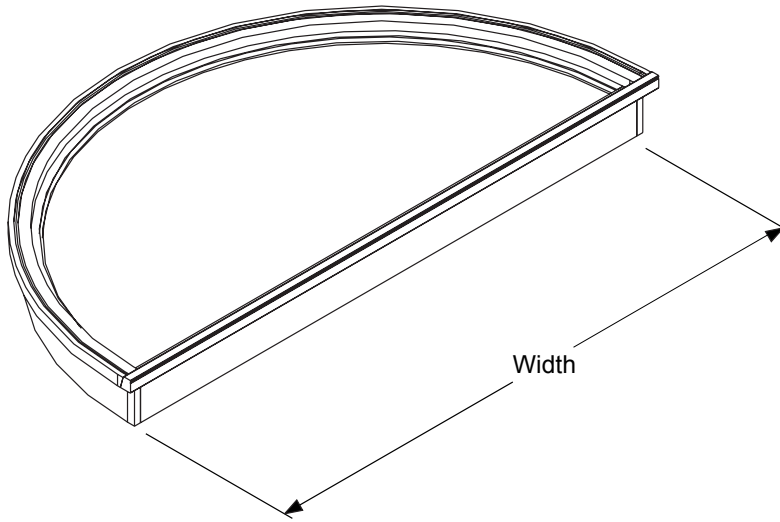

Half Round Transoms

UNIT SIZE	WIDTH	HEIGHT
3/0 WITH BOXED 14" SIDELITES	68 21/32"	35 5/16"
3/0 WITH BOXED 12" SIDELITES	64 21/32"	33 5/16"
3/0 WITH CONTINUOUS 14" SIDELITES	67 21/32"	34 13/16"
3/0 WITH CONTINUOUS 12" SIDELITES	63 21/32"	32 13/16"

Transoms