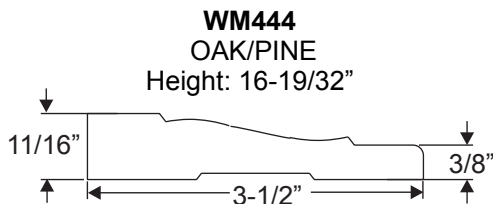

# Elliptical Transoms Interior Casings

Description	Length
3/0 Continuous Sill w/12" SL	67-19/32"
3/0 Continuous Sill w/14" SL	71-19/32"
3/0 w/Boxed 12" SL	68-19/32"
3/0 w/Boxed 12" SL	72-19/32"

Description	Length
3/0 Continuous Sill w/12" SL	67-3/32"
3/0 Continuous Sill w/14" SL	71-3/32"
3/0 w/Boxed 12" SL	68-3/32"
3/0 w/Boxed 12" SL	72-3/32"

Description	Length
3/0 Continuous Sill w/12" SL	67-3/32"
3/0 Continuous Sill w/14" SL	71-3/32"
3/0 w/Boxed 12" SL	68-3/32"
3/0 w/Boxed 12" SL	72-3/32"

Description	Length
3/0 Continuous Sill w/12" SL	67-3/32"
3/0 Continuous Sill w/14" SL	71-3/32"
3/0 w/Boxed 12" SL	68-3/32"
3/0 w/Boxed 12" SL	72-3/32"

Description	Length
3/0 Continuous Sill w/12" SL	69-19/32"
3/0 Continuous Sill w/14" SL	73-19/32"
3/0 w/Boxed 12" SL	70-19/32"
3/0 w/Boxed 12" SL	74-19/32"

Description	Length
3/0 Continuous Sill w/12" SL	69-3/32"
3/0 Continuous Sill w/14" SL	73-3/32"
3/0 w/Boxed 12" SL	70-3/32"
3/0 w/Boxed 12" SL	74-3/32"

**Half Round Transoms**

DESCRIPTION	DIMENSIONS		
	"L"	"H"	Radius
3/0 WITH 2 12" S/L CIRCLE TOP	61-5/32"	30-7/64"	30-37/64"
3/0 WITH 2 14" S/L CIRCLE TOP	65-5/32"	32-7/64"	32-37/64"

Transoms