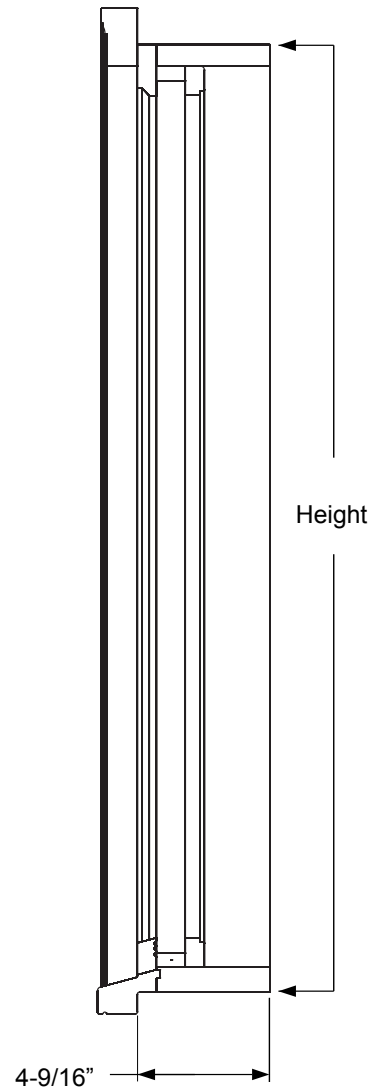

Transoms

Mulled System Size	Width
12" Sidelite	13-1/2"
14" Sidelite	15-1/2"
3/0 Door	37-21/32"
3/0-(2) 12" SL	64-21/32"
3/0-(2) 14" SL	68-21/32"

Continuous Sill System Size	Width
3/0-(2) 12" SL	63-21/32"
3/0-(2) 14" SL	67-21/32"

# Half Round Transoms

UNIT SIZE	WIDTH	HEIGHT
3/0 WITH BOXED 14" SIDELITES	68 21/32"	35 5/16"
3/0 WITH BOXED 12" SIDELITES	64 21/32"	33 5/16"
3/0 WITH CONTINUOUS 14" SIDELITES	67 21/32"	34 13/16"
3/0 WITH CONTINUOUS 12" SIDELITES	63 21/32"	32 13/16"

**Rectangular Transoms**

Mulled System Size	Width
12" SL	11-13/16"
14" SL	13-13/16"
3/0 Door	35-31/32"
3/0 WITH 2 12" SL	62-31/32"
3/0 WITH 2 14" SL	66-31/32"

Continuous System Size	Width
3/0 WITH 2 12" SL	61-31/32"
3/0 WITH 2 14" SL	65-31/32"

**Half Round Transoms**

DESCRIPTION	DIMENSIONS		
	"L"	"H"	Radius
3/0 WITH 2 12" S/L CIRCLE TOP	61-5/32"	30-7/64"	30-37/64"
3/0 WITH 2 14" S/L CIRCLE TOP	65-5/32"	32-7/64"	32-37/64"

Transoms