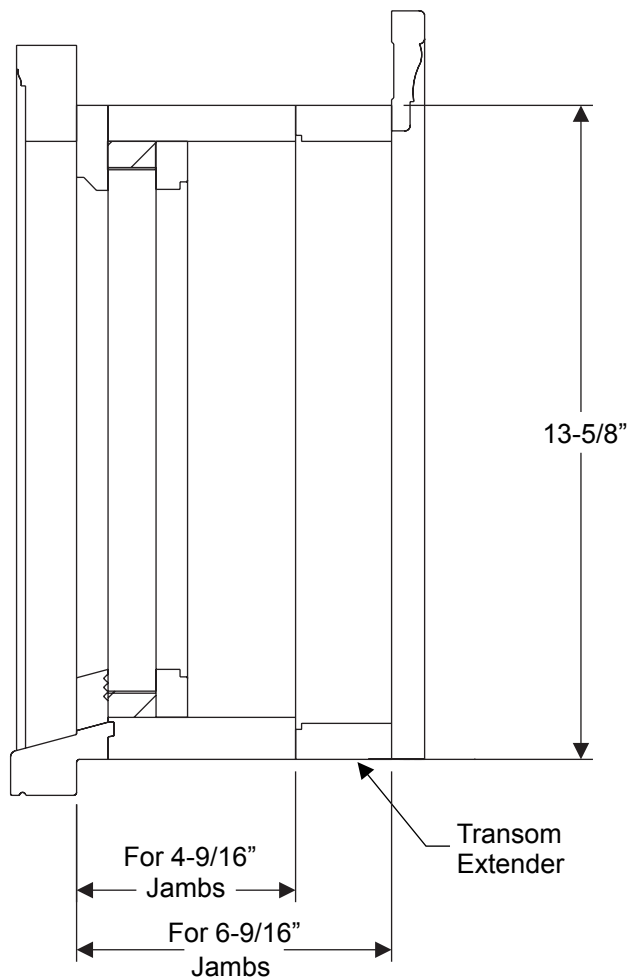

Elliptical Transoms..... 11.3  
Elliptical Transoms Interior Casings ..... 11.4  
Rectangular Transoms..... 11.5  
Half Round Transoms ..... 11.6  
Transom Glass..... 11.7

Transoms

Transoms

Mulled System Size	Width
3/0-(2) 12" SL	64-21/32"
3/0-(2) 14" SL	68-21/32"

Continuous Sill System Size	Width
3/0-(2) 12" SL	63-21/32"
3/0-(2) 14" SL	67-21/32"

Transoms

# Elliptical Transoms Interior Casings

Description	Length
3/0 Continuous Sill w/12" SL	67-19/32"
3/0 Continuous Sill w/14" SL	71-19/32"
3/0 w/Boxed 12" SL	68-19/32"
3/0 w/Boxed 12" SL	72-19/32"

Description	Length
3/0 Continuous Sill w/12" SL	67-3/32"
3/0 Continuous Sill w/14" SL	71-3/32"
3/0 w/Boxed 12" SL	68-3/32"
3/0 w/Boxed 12" SL	72-3/32"

**Half Round Transoms**

DESCRIPTION	DIMENSIONS		
	"L"	"H"	Radius
3/0 WITH 2 12" S/L CIRCLE TOP	61-5/32"	30-7/64"	30-37/64"
3/0 WITH 2 14" S/L CIRCLE TOP	65-5/32"	32-7/64"	32-37/64"

Transoms