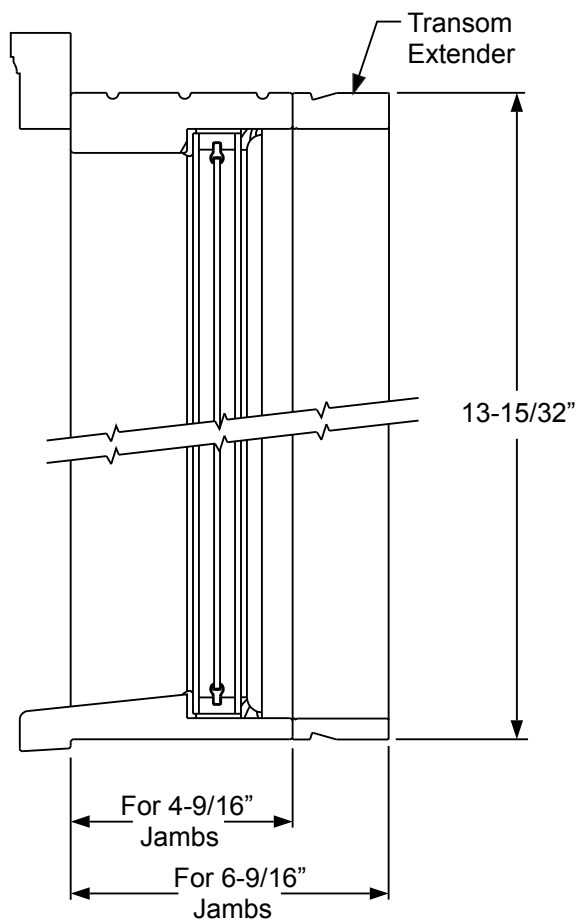

Description	Length
3/0 Continuous Sill w/12" SL	69-19/32"
3/0 Continuous Sill w/14" SL	73-19/32"
3/0 w/Boxed 12" SL	70-19/32"
3/0 w/Boxed 12" SL	74-19/32"

Description	Length
3/0 Continuous Sill w/12" SL	69-3/32"
3/0 Continuous Sill w/14" SL	73-3/32"
3/0 w/Boxed 12" SL	70-3/32"
3/0 w/Boxed 12" SL	74-3/32"

Transoms

Mulled System Size	Width
12" Sidelite	13-1/2"
14" Sidelite	15-1/2"
3/0 Door	37-21/32"
3/0-(2) 12" SL	64-21/32"
3/0-(2) 14" SL	68-21/32"

Continuous Sill System Size	Width
3/0-(2) 12" SL	63-21/32"
3/0-(2) 14" SL	67-21/32"

**Half Round Transoms**

DESCRIPTION	DIMENSIONS		
	"L"	"H"	Radius
3/0 WITH 2 12" S/L CIRCLE TOP	61-5/32"	30-7/64"	30-37/64"
3/0 WITH 2 14" S/L CIRCLE TOP	65-5/32"	32-7/64"	32-37/64"

Transoms