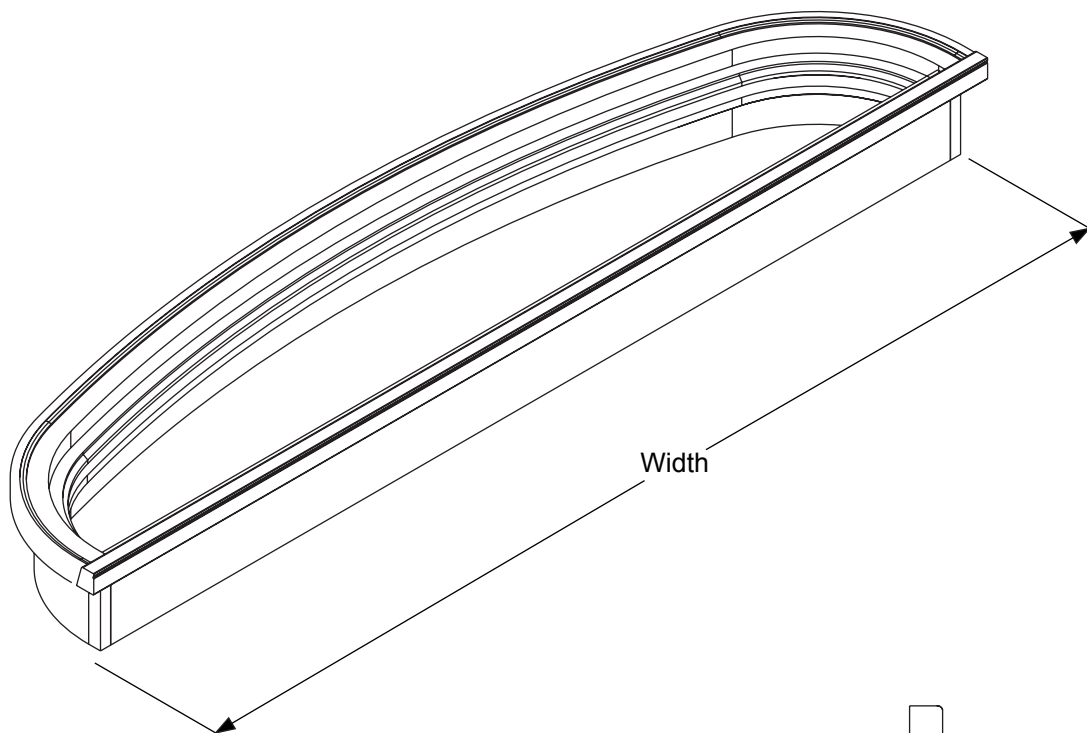

Elliptical Transoms..... 11.3  
Elliptical Transoms Interior Casings ..... 11.4  
Rectangular Transoms..... 11.5  
Half Round Transoms ..... 11.6  
Transom Glass..... 11.7

Transoms

Transoms

Mulled System Size	Width
3/0-(2) 12" SL	64-21/32"
3/0-(2) 14" SL	68-21/32"