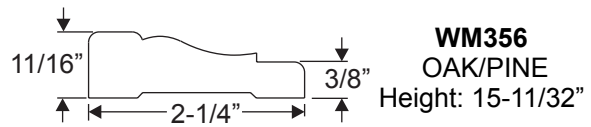

Continuous Sill System Size	Width
3/0-(2) 12" SL	63-21/32"
3/0-(2) 14" SL	67-21/32"

Transoms

# Elliptical Transoms Interior Casings

Description	Length
3/0 Continuous Sill w/12" SL	67-19/32"
3/0 Continuous Sill w/14" SL	71-19/32"
3/0 w/Boxed 12" SL	68-19/32"
3/0 w/Boxed 12" SL	72-19/32"

Description	Length
3/0 Continuous Sill w/12" SL	67-3/32"
3/0 Continuous Sill w/14" SL	71-3/32"
3/0 w/Boxed 12" SL	68-3/32"
3/0 w/Boxed 12" SL	72-3/32"

Description	Length
3/0 Continuous Sill w/12" SL	67-3/32"
3/0 Continuous Sill w/14" SL	71-3/32"
3/0 w/Boxed 12" SL	68-3/32"
3/0 w/Boxed 12" SL	72-3/32"

Description	Length
3/0 Continuous Sill w/12" SL	67-3/32"
3/0 Continuous Sill w/14" SL	71-3/32"
3/0 w/Boxed 12" SL	68-3/32"
3/0 w/Boxed 12" SL	72-3/32"

**Half Round Transoms**

DESCRIPTION	DIMENSIONS		
	"L"	"H"	Radius
3/0 WITH 2 12" S/L CIRCLE TOP	61-5/32"	30-7/64"	30-37/64"
3/0 WITH 2 14" S/L CIRCLE TOP	65-5/32"	32-7/64"	32-37/64"

Transoms