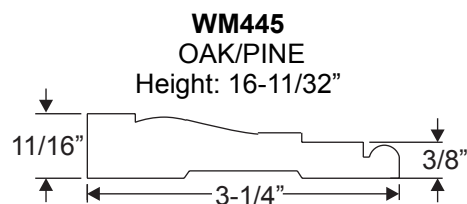

Description	Length
3/0 Continuous Sill w/12" SL	69-3/32"
3/0 Continuous Sill w/14" SL	73-3/32"
3/0 w/Boxed 12" SL	70-3/32"
3/0 w/Boxed 12" SL	74-3/32"

Transoms