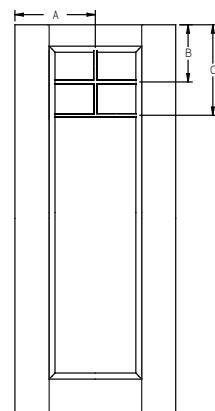

GBG/SDL - Lip Lite - 8'0" Full Lite Craftsman - 2W2H

Panel	Glass	A	B	C
2/0	14 x 80	12"	13-9/16"	21-1/16"
2/6	20 x 80	15"	13-1/2"	21"
2/8	22 x 80	16"	13-1/2"	21"
2/10	22 x 80	17"	13-1/2"	21"
3/0	22 x 80	18"	13-1/2"	21"