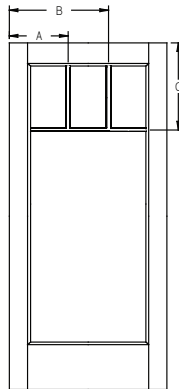

GBG/SDL - Flush-Glazed - Smooth-Star - 6'8" Full Lite Craftsman - 3W1H

Panel	Glass	A	B	C
2/0	14 x 64	9-7/16"	14-9/16"	20-3/16"
2/6	20 x 64	11-7/16"	18-9/16"	20-1/8"
2/8	20 x 64	12-7/16"	19-9/16"	20-1/8"
2/10	25 x 64	12-3/4"	21-1/4"	20-1/8"
3/0	25 x 64	13-3/4"	22-1/4"	20-1/8"

GBG/SDL - Flush-Glazed - Fiber Classic - 6'8" Full Lite Craftsman - 3W1H

Panel	Glass	A	B	C
2/0	14 x 64	9-7/16"	14-9/16"	20-5/16"
2/6	20 x 64	11-7/16"	18-9/16"	20-5/16"
2/8	20 x 64	12-7/16"	19-9/16"	20-5/16"
2/10	25 x 64	12-3/4"	21-1/4"	20-5/16"
3/0	27 x 64	13-1/2"	22-1/2"	20-5/16"