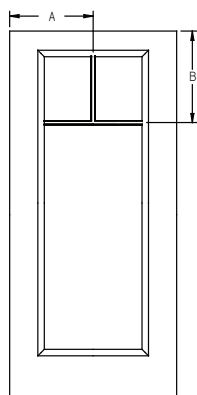

GBG/SDL - Lip Lite - 6'8" Full Lite Craftsman - 2W1H

Panel	Glass	A	B
2/4	16 x 64	14"	19-15/16"
2/6	20 x 64	15"	19-15/16"
2/8	22 x 64	16"	19-15/16"
2/10	22 x 64	17"	19-15/16"
3/0	22 x 64	18"	19-15/16"