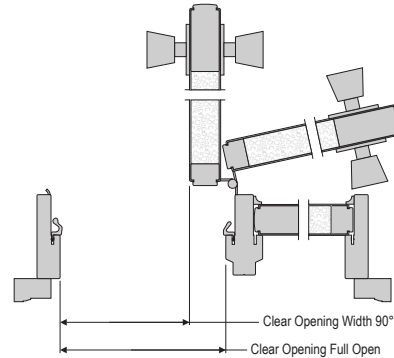

HORIZONTAL SECTION (Double/Triple - Operable panel hinged off jamb or mullion)