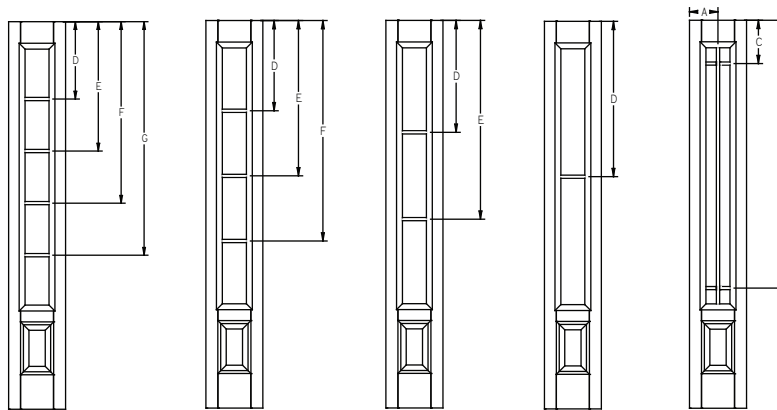

8/0 Lip Lite Grille Locations

GBG/SDL - Lip Lite - 8'0" 3/4 Lite Sidelite - 1W5H

Panel	Glass	A	B	C	D	E	F	G
12"	7 x 64	-	-	-	19"	31-13/16"	44-9/16"	57-3/8"
14"	7 x 64	-	-	-	19"	31-13/16"	44-9/16"	57-3/8"

Wood Grilles - Lip Lite - 8'0" 3/4 Lite Sidelite - 1W5H

Panel	Glass	A	B	C	D	E	F	G
12"	7 x 64	-	-	-	19-5/16"	31-7/8"	44-1/2"	57-1/16"
14"	7 x 64	-	-	-	19-5/16"	31-7/8"	44-1/2"	57-1/16"

Fixed Grilles - Lip Lite - 8'0" 3/4 Lite Sidelite - 1W5H

Panel	Glass	A	B	C	D	E	F	G
12"	7 x 64	-	-	-	19-1/16"	31-13/16"	44-9/16"	57-5/16"
14"	7 x 64	-	-	-	19-1/16"	31-13/16"	44-9/16"	57-5/16"

GBG - Lip Lite - 8'0" 3/4 Lite Sidelite - 1W4H

Panel	Glass	A	B	C	D	E	F
12"	7 x 64	-	-	-	22-3/16"	38-3/16"	54-3/16"
14"	7 x 64	-	-	-	22-3/16"	38-3/16"	54-3/16"

GBG - Lip Lite - 8'0" 3/4 Lite Sidelite - 1W3H

Panel	Glass	A	B	C	D	E
12"	7 x 64	-	-	-	27-1/2"	48-7/8"
14"	7 x 64	-	-	-	27-1/2"	48-7/8"

GBG - Lip Lite - 8'0" 3/4 Lite Sidelite - 1W2H

Panel	Glass	A	B	C	D
12"	7 x 64	-	-	-	38-3/16"
14"	7 x 64	-	-	-	38-3/16"

GBG - Lip Lite - 8'0" 3/4 Lite Sidelite - 6 Lite Prairie

Panel	Glass	A	B	C	D
12"	7 x 64	6"	-	10-5/8"	65-3/4"
14"	7 x 64	7"	-	10-5/8"	65-3/4"

All dimensions shown are to the center of the muntin.