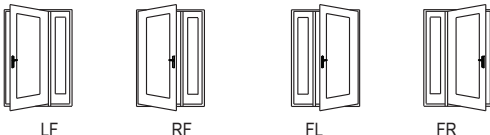

Single - Continuous with 10" Sidelite - Standard Mullion - 6/6, 6/8, 7/0, 8/0

Single with 1 Sidelite - Inswing - Continuous Standard Mullion

Brickmould Dim.	43 1/8"	45 1/8"	47 1/8"	49 1/8"	51 1/8"	57 1/8"			
Rough Opening	41 3/8"	43 3/8"	45 3/8"	47 3/8"	49 3/8"	55 3/8"			
Unit Dimension	40 5/8"	42 5/8"	44 5/8"	46 5/8"	48 5/8"	54 5/8"			
80 3/4" 80" 79 1/2"	6/6							79 9/16"	
		2/4	2/6	2/8	2/10	3/0	3/6	80 1/8"	
	83 1/4" 82 1/2" 82"	6/8							82 1/16"
			2/4	2/6	2/8	2/10	3/0	3/6	81 1/8"
87 1/4" 86 1/2" 86"	7/0							85 1/16"	
		2/4	2/6	2/8	2/10	3/0	3/6	84 5/8"	
99 1/4" 98 1/2" 98"	8/0							97 3/16"	
		2/4	2/6	2/8	2/10	3/0	3/6	96 5/8"	
		40 5/8"	42 5/8"	44 5/8"	46 5/8"	48 5/8"	54 5/8"	Unit Dim.	
		41 3/8"	43 3/8"	45 3/8"	47 3/8"	49 3/8"	55 3/8"	Rough Opening	
		43 5/8"	45 5/8"	47 5/8"	49 5/8"	51 5/8"	57 5/8"	Brickmould Dim.	
								78 5/8"	
								81 3/16"	
								85 3/16"	
								97 3/16"	
								Aluminum Composite	
								Aluminum Composite	
								Aluminum Composite	
								Aluminum Composite	

Single with 1 Sidelite - Outswing - Continuous Standard Mullion

Hand Designations	
(Viewed from the exterior)	
F	Fixed Panel
L	Left Hand
R	Right Hand

Inswing

Outswing