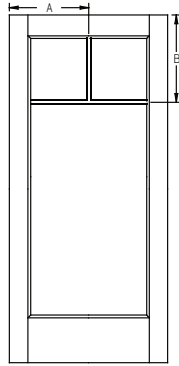

GBG/SDL - Flush-Glazed - Smooth-Star - 6'8" Full Lite Craftsman - 2W1H

Panel	Glass	A	B
2/0	14 x 64	12"	20-1/2"
2/6	20 x 64	15"	20-1/8"
2/8	20 x 64	16"	20-1/8"
2/10	25 x 64	17"	20-1/8"
3/0	25 x 64	18"	20-1/8"

GBG/SDL - Flush-Glazed - Fiber Classic - 6'8" Full Lite Craftsman - 2W1H

Panel	Glass	A	B
2/0	14 x 64	12"	20-1/8"
2/6	20 x 64	15"	20-5/16"
2/8	20 x 64	16"	20-5/16"
2/10	25 x 64	17"	20-5/16"
3/0	27 x 64	18"	20-5/16"