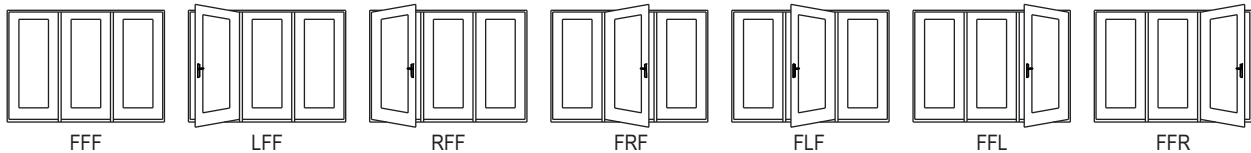

Triple - Standard Mullion - 6/6, 6/8, 7/0, 8/0

Triple - Inswing - Standard Mullion

Brickmould Dim.	78 1/2"	90 1/2"	96 1/2"	102 1/2"	108 1/2"	114 1/2"			
Rough Opening	76 3/4"	88 3/4"	94 3/4"	100 3/4"	106 3/4"	112 3/4"			
Unit Dimension	76"	88"	94"	100"	106"	112"			
80 3/4"	80"	79 1/2"					78 5/8"	80 1/8"	
83 1/4"	82 1/2"	82"					81 3/16"	82 11/16"	
87 1/4"	86 1/2"	86"					85 11/16"	86 11/16"	
89 1/4"	88 1/2"	88"					87 3/16"	88 11/16"	
			76"	88"	94"	100"	106"	112"	Unit Dim.
			76 3/4"	88 3/4"	94 3/4"	100 3/4"	106 3/4"	112 3/4"	Rough Opening
			79"	91"	97"	103"	109"	115"	Brickmould Dim.

Triple - Outswing - Standard Mullion

Hand Designations	
(Viewed from the exterior)	
F	Fixed Panel
L	Left Hand
R	Right Hand

Inswing

Outswing