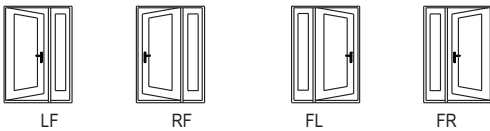

Unit and Rough Opening Sizing

Single - Continuous with 12" Sidelite - Standard Mullion - 6/6, 6/8, 7/0, 8/0

Single with 1 Sidelite - Inswing - Continuous Standard Mullion

Brickmould Dim.	45 1/8"	47 1/8"	49 1/8"	51 1/8"	53 1/8"	59 1/8"		
Rough Opening	43 3/8"	45 3/8"	47 3/8"	49 3/8"	51 3/8"	57 3/8"		
Unit Dimension	42 5/8"	44 5/8"	46 5/8"	48 5/8"	50 5/8"	56 5/8"		
80 3/4"		79 1/2"	78 5/8"	78 1/16"	79 1/8"	80 1/8"	79 9/16"	
83 1/4"		82 1/2"	81 3/16"	80 5/8"	81 1/8"	82 1/16"	81 9/16"	
87 1/4"		86 1/2"	85 3/16"	84 5/8"	85 1/16"	86 1/16"	85 1/8"	
99 1/4"		98 1/2"	97 3/16"	96 5/8"	97 1/16"	98 1/16"	97 1/8"	
								Composite Aluminum Composite Aluminum Composite Aluminum
								Unit Dim.
								Rough Opening
								Brickmould Dim.

Single with 1 Sidelite - Outswing - Continuous Standard Mullion

Hand Designations (Viewed from the exterior)	
F	Fixed Panel
L	Left Hand
R	Right Hand

Inswing