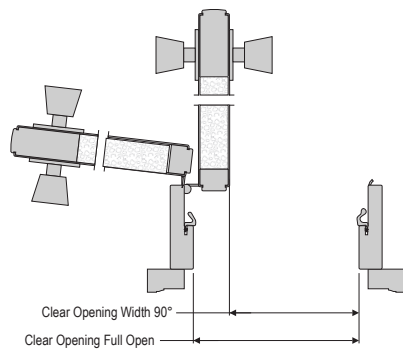

Hinged Clear Opening Heights

Door Panel Height	Composite Clear Opening Height Inswing	Basic Fixed Clear Opening Height Inswing	Aluminum Clear Opening Height Outswing	Composite Clear Opening Height Outswing	Coastal Clear Opening Height Outswing
6/6	76-3/4"	76-11/16"	75-13/16"	75-7/8"	73-11/16"
6/8	79-1/4"	79-1/4"	78-5/16"	78-7/16"	76-3/16"
7/0	83-1/4"	81-13/16"	82-5/16"	82-7/16"	80-3/16"
8/0	95-1/4"	95-1/4"	94-5/16"	94-7/16"	92-3/16"

Hinged Clear Opening Widths

Door Panel Width	Clear Opening Width		Clear Opening French w/ 7/8" Astragal	
	90°	Full	90°	Full
12" Venting Sidelite	9"	11-3/16"	n/a	n/a
14" Venting Sidelite	11"	13-3/16"	n/a	n/a
2/4	25-5/16"	27-1/4"	52-3/8"	56-1/16"
2/6	27-5/16"	29-1/8"	56-3/8"	60-1/16"
2/8	29-5/16"	31-1/8"	60-3/8"	64-1/16"
2/10	31-5/16"	33-1/8"	64-3/8"	68-1/16"
3/0	33-5/16"	35-1/8"	68-3/8"	72-1/16"
3/6	39-5/16"	41-1/8"	74-3/8"	78-1/16"

HORIZONTAL SECTION (Single)