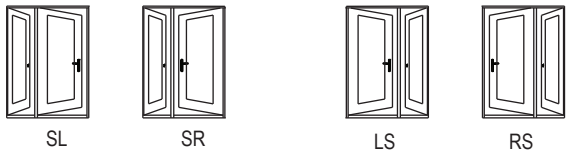

Unit and Rough Opening Sizing

Single with 14" Venting Sidelite - Wide Mullion 6/6, 6/8, 8/0 Single with Venting Sidelite - Wide Mullion

Brickmould Dim.	47 7/8"	49 7/8"	51 7/8"	53 7/8"	55 7/8"
Rough Opening	46 1/8"	48 1/8"	50 1/8"	52 1/8"	54 1/8"
Unit Dimension	45 3/8"	47 3/8"	49 3/8"	51 3/8"	53 3/8"

80 3/4" 80" 79 1/2"	6/6						
	2/4	2/6	2/8	2/10	3/0		
	83 1/4" 82 1/2" 82"	6/8					
2/4		2/6	2/8	2/10	3/0		
99 1/4" 98 1/2" 98"		8/0					
	2/4	2/6	2/8	2/10	3/0		

*Outswing not available.

Hand Designations	
<i>(Viewed from the exterior)</i>	
L	Left Hand
R	Right Hand
S	Vented Sidelite (hinged off jamb)

Inswing