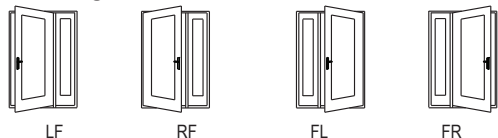

Unit and Rough Opening Sizing

Single with 12" Sidelite - Continuous Wide Mullion or Boxed - 6/6, 6/8, 7/0, 8/0

Single with 1 Sidelite - Inswing - Continuous Wide Mullion or Boxed

Brickmould Dim.		45 5/8"	47 5/8"	49 5/8"	51 5/8"	53 5/8"	59 5/8"			
Rough Opening		43 7/8"	45 7/8"	47 7/8"	49 7/8"	51 7/8"	57 7/8"			
Unit Dimension		43 1/8"	45 1/8"	47 1/8"	49 1/8"	51 1/8"	57 1/8"			
80 3/4" 80" 79 1/2"	6/6							78 5/8"	79 1/8"	79 9/16"
		2/4	2/6	2/8	2/10	3/0	3/6			
	6/8							81 3/16"	80 5/8"	82 1/8"
		2/4	2/6	2/8	2/10	3/0	3/6			
87 1/4" 86 1/2" 86"	7/0							85 3/16"	84 5/8"	86 1/8"
	2/4	2/6	2/8	2/10	3/0	3/6				
99 1/4" 98 1/2" 98"	8/0							97 3/16"	96 5/8"	98 1/8"
	2/4	2/6	2/8	2/10	3/0	3/6				
		43 1/8"	45 1/8"	47 1/8"	49 1/8"	51 1/8"	57 1/8"	Unit Dim.		
		43 7/8"	45 7/8"	47 7/8"	49 7/8"	51 7/8"	57 7/8"	Rough Opening		
		46 1/8"	48 1/8"	50 1/8"	52 1/8"	54 1/8"	60 1/8"	Brickmould Dim.		

Single with 1 Sidelite - Outswing - Continuous Wide Mullion or Boxed

For Spread Mullion Configurations:

Add the total spread amount to width listed. For example, the unit size of a 3/0 unit with one 12" sidelite and one mullion spread 3/4" would be:

51 1/8" unit size + 3/4" spread = 51 7/8"

Units can be spread 0" to 3" in 1/4" increments.

Spread mullion only available in 3/0 inswing.

Hand Designations	
(Viewed from the exterior)	
F	Fixed Panel
L	Left Hand
R	Right Hand

Inswing

Outswing