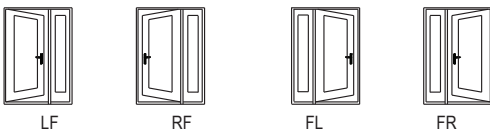

Single with 1 Sidelite - Outswing - Continuous Wide Mullion or Boxed

For Spread Mullion Configurations:

Add the total spread amount to width listed. For example, the unit size of a 3/0 unit with one 10" sidelite and one mullion spread 3/4" would be:

49 1/8" unit size + 3/4" spread = 49 7/8"

Units can be spread 0" to 3" in 1/4" increments.

Spread mullion only available in 3/0 inswing.

Hand Designations	
(Viewed from the exterior)	
F	Fixed Panel
L	Left Hand
R	Right Hand

Inswing