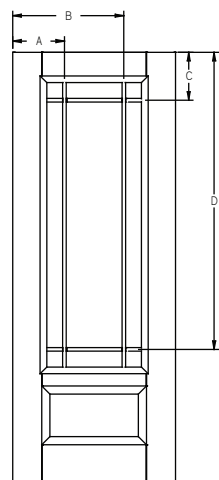

GBG - Lip Lite - 8'0" 3/4 Lite - 9 Lite Prairie

Panel	Glass	A	B	C	D
2/8	22 x 64	9-7/16"	22-9/16"	10-5/8"	65-3/4"
2/10	22 x 64	10-7/16"	23-9/16"	10-5/8"	65-3/4"
3/0	22 x 64	11-7/16"	24-9/16"	10-5/8"	65-3/4"

All dimensions shown are to the center of the muntin.