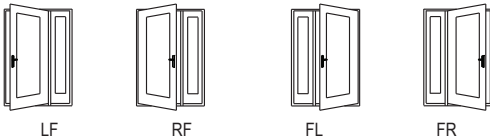

Single with 14" Sidelite - Continuous Wide Mullion or Boxed - 6/6, 6/8, 7/0, 8/0

Single with 1 Sidelite - Inswing - Continuous Wide Mullion or Boxed

Brickmould Dim.	47 5/8"	49 5/8"	51 5/8"	53 5/8"	55 5/8"	61 5/8"	
Rough Opening	45 7/8"	47 7/8"	49 7/8"	51 7/8"	53 7/8"	59 7/8"	
Unit Dimension	45 1/8"	47 1/8"	49 1/8"	51 1/8"	53 1/8"	59 1/8"	
80 3/4" 80" 79 1/2"							78 5/8" 78 1/6" 79 1/8" 78 9/16" 80 1/8" 82 1/16"
83 1/4" 82 1/2" 82"							81 3/16" 80 5/8" 81 11/16" 81 1/8" 82 1/16"
87 1/4" 86 1/2" 86"							85 3/16" 84 5/8" 85 11/16" 85 1/8" 86 1/16"
99 1/4" 98 1/2" 98"							97 3/16" 96 5/8" 97 11/16" 97 1/8" 98 1/16"
	45 1/8"	47 1/8"	49 1/8"	51 1/8"	53 1/8"	59 1/8"	Unit Dim.
	45 7/8"	47 7/8"	49 7/8"	51 7/8"	53 7/8"	59 7/8"	Rough Opening
	48 1/8"	50 1/8"	52 1/8"	54 1/8"	56 1/8"	62 1/8"	Brickmould Dim.

Single with 1 Sidelite - Outswing - Continuous Wide Mullion or Boxed

For Spread Mullion Configurations:

Add the total spread amount to width listed. For example, the unit size of a 3/0 unit with one 14" sidelite and one mullion spread 3/4" would be:

53 1/8" unit size + 3/4" spread = 53 7/8"

Units can be spread 0" to 3" in 1/4" increments.

Spread mullion only available in 3/0 inswing.

Hand Designations (Viewed from the exterior)	
F	Fixed Panel
L	Left Hand
R	Right Hand

Inswing

Outswing