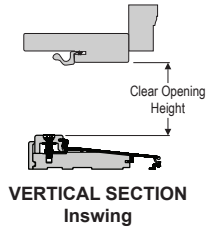

Hinged Clear Opening Heights

Door Panel Height	Composite Clear Opening Height Inswing	Basic Fixed Clear Opening Height Inswing	Aluminum Clear Opening Height Outswing	Composite Clear Opening Height Outswing	Coastal Clear Opening Height Outswing
6/6	76-3/4"	76-11/16"	75-13/16"	75-7/8"	73-11/16"
6/8	79-1/4"	79-1/4"	78-5/16"	78-7/16"	76-3/16"
7/0	83-1/4"	81-13/16"	82-5/16"	82-7/16"	80-3/16"
8/0	95-1/4"	95-1/4"	94-5/16"	94-7/16"	92-3/16"