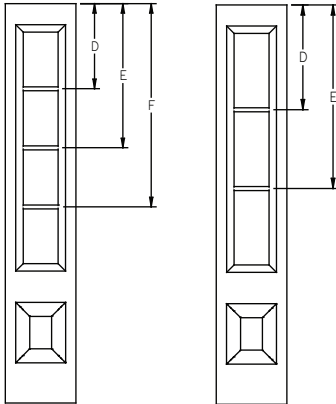

GBG/SDL - Lip Lite - 6'8" 3/4 Lite Sidelite - 1W4H

Panel	Glass	A	B	C	D	E	F
12"	8 x 47	-	-	-	16-13/16"	28-9/16"	40-1/4"
14"	8 x 47	-	-	-	16-13/16"	28-9/16"	40-1/4"

GBG - Lip Lite - 6'8" 3/4 Lite Sidelite - 1W3H

Panel	Glass	A	B	C	D	E
12"	8 x 47	-	-	-	20-3/4"	36-3/8"
14"	8 x 47	-	-	-	20-3/4"	36-3/8"