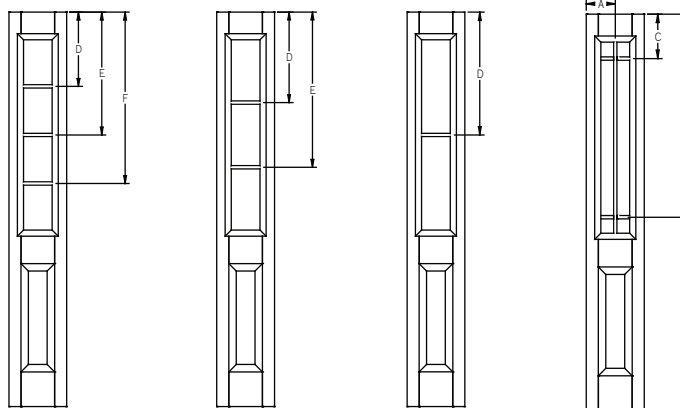

GBG/SDL - Lip Lite - 8'0" Half Lite Sidelite - 1W4H

Panel	Glass	A	B	C	D	E	F
12"	8 x 47	-	-	-	17-7/8"	29-5/8"	41-5/16"
14"	8 x 47	-	-	-	17-7/8"	29-5/8"	41-5/16"

GBG - Lip Lite - 8'0" Half Lite Sidelite - 1W3H

Panel	Glass	A	B	C	D	E
12"	8 x 47	-	-	-	21-13/16"	37-7/16"
14"	8 x 47	-	-	-	21-13/16"	37-7/16"

GBG - Lip Lite - 8'0" Half Lite Sidelite - 1W2H

Panel	Glass	A	B	C	D
12"	8 x 47	-	-	-	29-5/8"
14"	8 x 47	-	-	-	29-5/8"

GBG - Lip Lite - 8'0" Half Lite Sidelite - 6 Lite Prairie

Panel	Glass	A	B	C	D
12"	8 x 47	6"	-	10-5/8"	48-3/4"
14"	8 x 47	7"	-	10-5/8"	48-3/4"

All dimensions shown are to the center of the muntin.