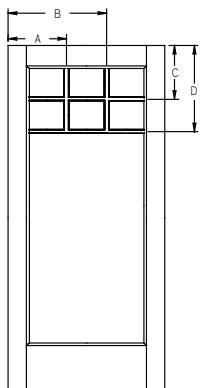

GBG/SDL - Flush-Glazed - Smooth-Star - 6'8" Full Lite Craftsman - 3W2H

Panel	Glass	A	B	C	D
2/0	14 x 64	9-7/16"	14-9/16"	12-3/8"	20-3/16"
2/6	20 x 64	11-7/16"	18-9/16"	12-3/8"	20-1/8"
2/8	20 x 64	12-7/16"	19-9/16"	12-3/8"	20-1/8"
2/10	25 x 64	12-3/4"	21-1/4"	12-3/8"	20-1/8"
3/0	25 x 64	13-3/4"	22-1/4"	12-3/8"	20-1/8"

GBG/SDL - Flush-Glazed - Fiber Classic - 6'8" Full Lite Craftsman - 3W2H

Panel	Glass	A	B	C	D
2/0	14 x 64	9-7/16"	14-9/16"	12-1/2"	20-5/16"
2/6	20 x 64	11-7/16"	18-9/16"	12-1/2"	20-5/16"
2/8	20 x 64	12-7/16"	19-9/16"	12-1/2"	20-5/16"
2/10	25 x 64	12-3/4"	21-1/4"	12-1/2"	20-5/16"
3/0	27 x 64	13-1/2"	22-1/2"	12-1/2"	20-5/16"

All dimensions shown are to the center of the muntin.