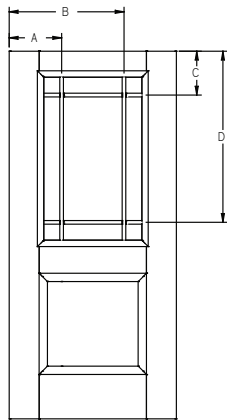

GBG - Lip Lite - 6'8" Half Lite - 9 Lite Prairie

Panel	Glass	A	B	C	D
2/6	20 x 36	9-7/16"	20-9/16"	9-9/16"	36-11/16"
2/8	22 x 36	9-7/16"	22-9/16"	9-9/16"	36-5/8"
2/10	22 x 36	10-7/16"	23-9/16"	9-9/16"	36-5/8"
3/0	22 x 36	11-7/16"	24-9/16"	9-9/16"	36-5/8"