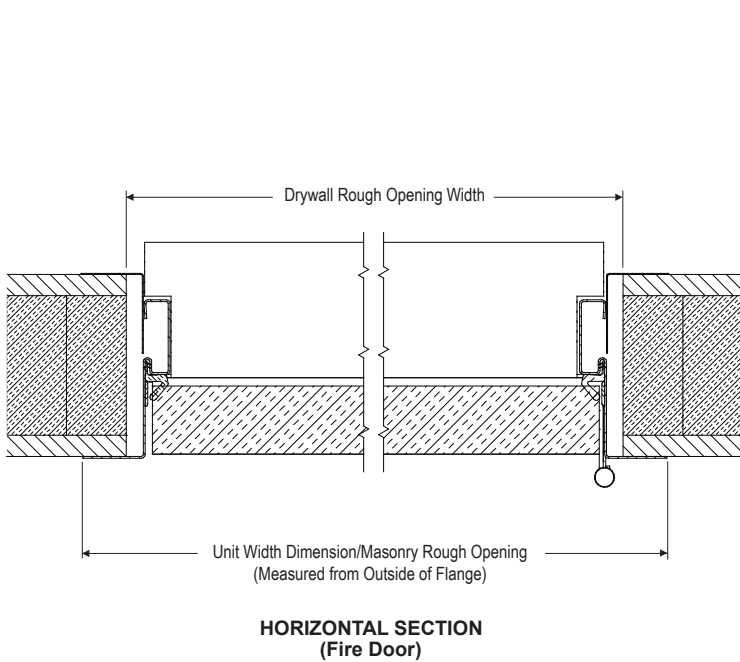

Unit and Rough Opening Sizing

Single - 90 min. Fire Doors with Adjusta-Fit 2 Frames - 6/8, 7/0

Single

	Masonry R.O.	27 11/32"	31 11/32"	33 11/32"	35 11/32"	37 11/32"	39 11/32"	45 11/32"																				
Drywall R.O.	25 1/16"	29 1/16"	31 1/16"	33 1/16"	35 1/16"	37 1/16"	39 1/16"	43 1/16"																				
Unit Dimension	27 11/32"	31 11/32"	33 11/32"	35 11/32"	37 11/32"	39 11/32"	45 11/32"																					
Inswing	82 23/32"								81 19/32"	82 3/32"	80 1/2"	81"	81 19/32"	86 3/32"	85 19/32"	Public Access No Sill	Public Access No Sill	Public Access No Sill										
		Inswing	86 23/32"																86 23/32"	85 19/32"	86 3/32"	84 1/2"	85"	86 3/32"	85 19/32"	Public Access No Sill	Public Access No Sill	Public Access No Sill
27 11/32"	31 11/32"			33 11/32"	35 11/32"	37 11/32"	39 11/32"	45 11/32"	Unit Dim.																			
	25 1/16"	29 1/16"	31 1/16"	33 1/16"	35 1/16"	37 1/16"	39 1/16"	43 1/16"	Drywall R.O.																			
	29 27/32"	33 27/32"	35 27/32"	37 27/32"	39 27/32"	41 27/32"	47 27/32"	Masonry R.O.	Single