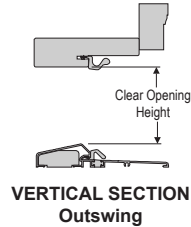

Hinged Clear Opening Heights

Door Panel Height	Composite Clear Opening Height Inswing	Basic Fixed Clear Opening Height Inswing	Aluminum Clear Opening Height Outswing	Composite Clear Opening Height Outswing	Coastal Clear Opening Height Outswing
6/6	76-3/4"	76-11/16"	75-13/16"	75-7/8"	73-11/16"
6/8	79-1/4"	79-1/4"	78-5/16"	78-7/16"	76-3/16"
7/0	83-1/4"	81-13/16"	82-5/16"	82-7/16"	80-3/16"
8/0	95-1/4"	95-1/4"	94-5/16"	94-7/16"	92-3/16"