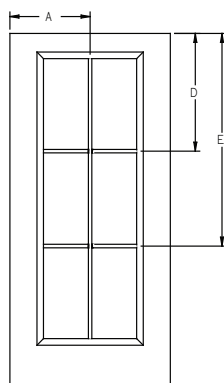

GBG - Lip Lite - 6'8" Full Lite - 2W3H

Panel	Glass	A	B	C	D	E
2/4	16 x 64	14"	-	-	26-1/2"	47-7/8"
2/6	20 x 64	15"	-	-	26-7/16"	47-3/4"
2/8	22 x 64	16"	-	-	26-7/16"	47-3/4"
2/10	22 x 64	17"	-	-	26-7/16"	47-3/4"
3/0	22 x 64	18"	-	-	26-7/16"	47-3/4"

All dimensions shown are to the center of the muntin.