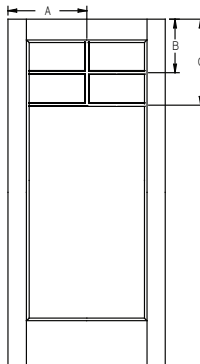

GBG/SDL - Flush-Glazed - Smooth-Star - 6'8" Full Lite Craftsman - 2W2H

Panel	Glass	A	B	C
2/0	14 x 64	12"	12-3/8"	20-3/16"
2/6	20 x 64	15"	12-3/8"	20-1/8"
2/8	20 x 64	16"	12-3/8"	20-1/8"
2/10	25 x 64	17"	12-3/8"	20-1/8"
3/0	25 x 64	18"	12-3/8"	20-1/8"

GBG/SDL - Flush-Glazed - Fiber Classic - 6'8" Full Lite Craftsman - 2W2H

Panel	Glass	A	B	C
2/0	14 x 64	12"	12-1/2"	20-5/16"
2/6	20 x 64	15"	12-1/2"	20-5/16"
2/8	20 x 64	16"	12-1/2"	20-5/16"
2/10	25 x 64	17"	12-1/2"	20-5/16"
3/0	27 x 64	18"	12-1/2"	20-5/16"