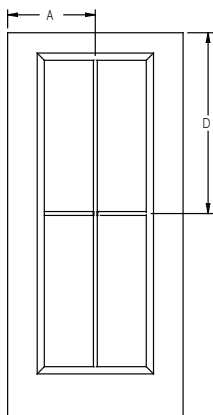

GBG - Lip Lite - 6'8" Full Lite - 2W2H

Panel	Glass	A	B	C	D
2/4	16 x 64	14"	-	-	37-3/16"
2/6	20 x 64	15"	-	-	37-1/8"
2/8	22 x 64	16"	-	-	37-1/8"
2/10	22 x 64	17"	-	-	37-1/8"
3/0	22 x 64	18"	-	-	37-1/8"