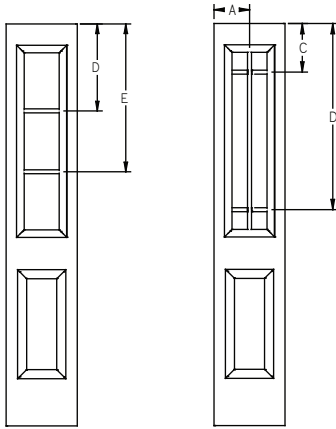

GBG/SDL - Lip Lite - 6'8" Half Lite Sidelite - 1W3H

Panel	Glass	A	B	C	D	E
12"	8 x 36	-	-	-	17-1/8"	29-1/8"
14"	8 x 36	-	-	-	17-1/8"	29-1/8"

Wood Grilles - Lip Lite - 6'8" Half Lite Sidelite - 1W3H

Panel	Glass	A	B	C	D	E
12"	8 x 36	-	-	-	17-1/4"	28-15/16"
14"	8 x 36	-	-	-	17-1/4"	28-15/16"

Fixed Grilles - Lip Lite - 6'8" Half Lite Sidelite - 1W3H

Panel	Glass	A	B	C	D	E
12"	8 x 36	-	-	-	17-1/8"	29-1/16"
14"	8 x 36	-	-	-	17-1/8"	29-1/16"

GBG - Lip Lite - 6'8" Half Lite Sidelite - 6 Lite Prairie

Panel	Glass	A	B	C	D
12"	8 x 36	6"	-	9-9/16"	36-11/16"
14"	8 x 36	7"	-	9-9/16"	36-11/16"