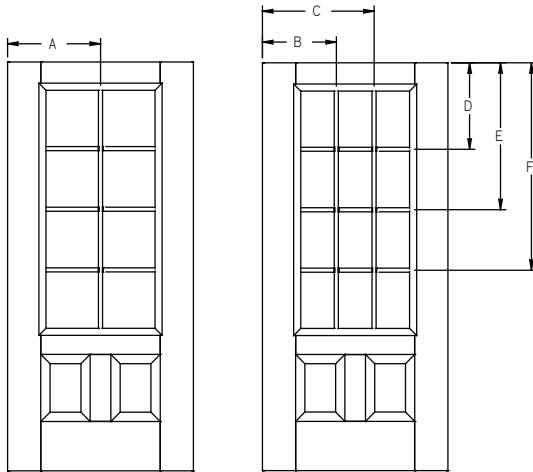

6/8 Lip Lite Grille Locations

GBG - Lip Lite - 6'8" 3/4 Lite - 3W4H and 2W4H*

Panel	Glass	A	B	C	D	E	F
2/8	22 x 47	16"	12-5/16"	19-11/16"	16-7/8"	28-5/8"	40-3/8"
2/10	22 x 47	17"	13-5/16"	20-11/16"	16-7/8"	28-5/8"	40-3/8"
3/0	22 x 47	18"	14-5/16"	21-11/16"	16-7/8"	28-5/8"	40-3/8"

*SDL not available in 2W4H configuration.