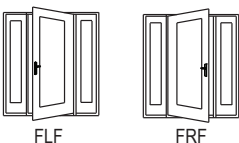

Single - Continuous with 2-12" Sidelites - Standard Mullion - 6/6, 6/8, 7/0, 8/0

Single with 2 Sidelites - Inswing - Continuous Standard Mullion

Brickmould Dim.	58 1/8"	60 1/8"	62 1/8"	64 1/8"	66 1/8"	72 1/8"	
Rough Opening	56 3/8"	58 3/8"	60 3/8"	62 3/8"	64 3/8"	70 3/8"	
Unit Dimension	55 5/8"	57 5/8"	59 5/8"	61 5/8"	63 5/8"	69 5/8"	
80 3/4" 80" 79 1/2"	6/6						
	6/8						
	7/0						
	8/0						
83 1/4" 82 1/2" 82"							78 5/8" 78 1/16" 79 1/8" 78 9/16" 80 1/8" 82 1/16"
87 1/4" 86 1/2" 86"							81 3/16" 80 5/8" 81 1/16" 81 1/8" 82 1/8" 82 1/16"
89 1/4" 88 1/2" 88"							85 3/16" 84 5/8" 85 1/16" 85 1/8" 86 1/8" 86 1/16"
91 1/4" 90 1/2" 90"							97 3/16" 96 5/8" 97 1/16" 97 1/8" 98 1/8" 98 1/16"
	55 5/8"	57 5/8"	59 5/8"	61 5/8"	63 5/8"	69 5/8"	Unit Dim.
	56 3/8"	58 3/8"	60 3/8"	62 3/8"	64 3/8"	70 3/8"	Rough Opening
	58 5/8"	60 5/8"	62 5/8"	64 5/8"	66 5/8"	72 5/8"	Brickmould Dim.
							Composite Aluminum Composite Aluminum Composite Aluminum Composite

Single with 2 Sidelites - Outswing - Continuous Standard Mullion

Hand Designations	
(Viewed from the exterior)	
F	Fixed Panel
L	Left Hand
R	Right Hand

Inswing

Outswing