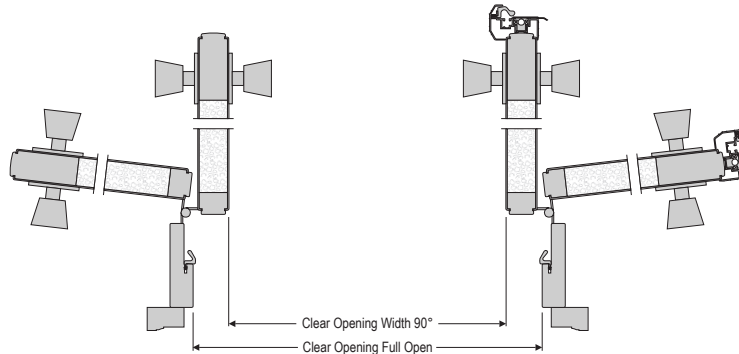

HORIZONTAL SECTION (French) (Hinged off jamb or mullion)