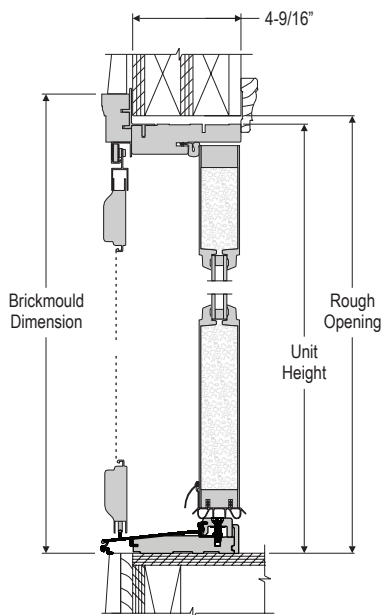

**VERTICAL SECTION
INSWING - DOUBLE/TRIPLE
w/TOP HUNG SCREEN**