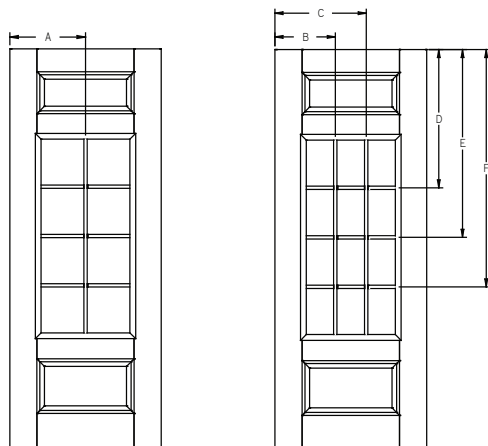

8/0 Lip Lite Grille Locations

GBG/SDL - Lip Lite - 8'0" Half Lite Top and Bottom - 3W4H and 2W4H*

Panel	Glass	A	B	C	D	E	F
2/6	20 x 47	15"	12-5/16"	19-11/16"	32-7/8"	44-5/8"	56-3/8"
2/8	22 x 47	16"	12-5/16"	19-11/16"	32-7/8"	44-5/8"	56-3/8"
2/10	22 x 47	17"	13-5/16"	20-11/16"	32-7/8"	44-5/8"	56-3/8"
3/0	22 x 47	18"	14-5/16"	21-11/16"	32-7/8"	44-5/8"	56-3/8"

*SDL not available in 2W4H configuration.

Wood Grilles - Lip Lite - 8'0" Half Lite Top and Bottom - 3W4H

Panel	Glass	A	B	C	D	E	F
2/8	22 x 47	-	12-7/16"	19-9/16"	33-1/16"	44-5/8"	56-3/16"
2/10	22 x 47	-	13-7/16"	20-9/16"	33-1/16"	44-5/8"	56-3/16"
3/0	22 x 47	-	14-7/16"	21-9/16"	33-1/16"	44-5/8"	56-3/16"