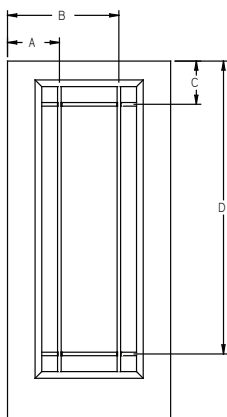

All dimensions shown are to the center of the muntin.

**GBG - Lip Lite - 6'8" Full Lite - 2W2H**

Panel	Glass	A	B	C	D
2/4	16 x 64	14"	-	-	37-3/16"
2/6	20 x 64	15"	-	-	37-1/8"
2/8	22 x 64	16"	-	-	37-1/8"
2/10	22 x 64	17"	-	-	37-1/8"
3/0	22 x 64	18"	-	-	37-1/8"