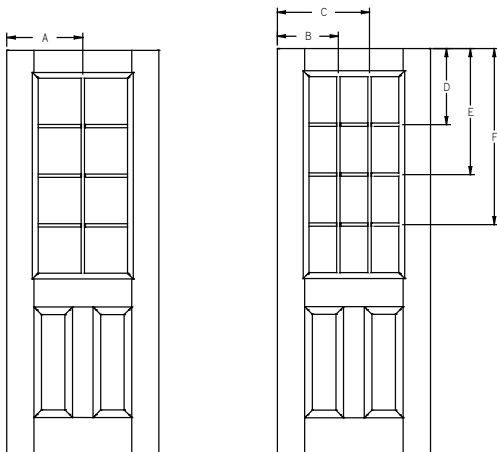

8/0 Lip Lite Grille Locations

GBG/SDL - Lip Lite - 8'0" Half Lite - 3W4H and 2W4H*

Panel	Glass	A	B	C	D	E	F
2/8	22 x 47	16"	12-5/16"	19-11/16"	17-15/16"	29-11/16"	41-7/16"
2/10	22 x 47	17"	13-5/16"	20-11/16"	17-15/16"	29-11/16"	41-7/16"
3/0	22 x 47	18"	14-5/16"	21-11/16"	17-15/16"	29-11/16"	41-7/16"

*SDL not available in 2W4H configuration.

Wood Grilles - Lip Lite - 8'0" Half Lite - 3W4H

Panel	Glass	A	B	C	D	E	F
2/8	22 x 47	-	12-7/16"	19-9/16"	18-1/8"	29-11/16"	41-3/16"
2/10	22 x 47	-	13-7/16"	20-9/16"	18-1/8"	29-11/16"	41-3/16"
3/0	22 x 47	-	14-7/16"	21-9/16"	18-1/8"	29-11/16"	41-3/16"