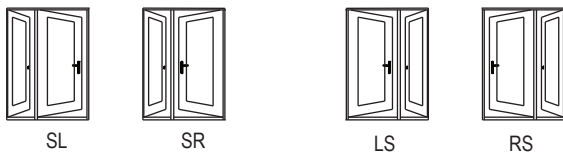

Single with 12" Venting Sidelite - Wide Mullion 6/6, 6/8, 8/0
Single with Venting Sidelite - Wide Mullion

Brickmould Dim.	45 7/8"	47 7/8"	49 7/8"	51 7/8"	53 7/8"
Rough Opening	44 1/8"	46 1/8"	48 1/8"	50 1/8"	52 1/8"
Unit Dimension	43 3/8"	45 3/8"	47 3/8"	49 3/8"	51 3/8"

*Outswing not available.

Hand Designations	
(Viewed from the exterior)	
L	Left Hand
R	Right Hand
S	Vented Sidelite (hinged off jamb)

Inswing