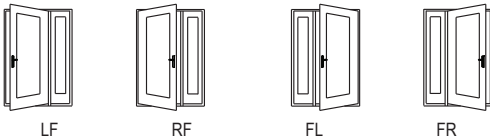

Unit and Rough Opening Sizing

Single - Continuous with 12" Sidelite - Standard Mullion - 6/6, 6/8, 7/0, 8/0

Single with 1 Sidelite - Inswing - Continuous Standard Mullion

Brickmould Dim.	45 1/8"	47 1/8"	49 1/8"	51 1/8"	53 1/8"	59 1/8"		
Rough Opening	43 3/8"	45 3/8"	47 3/8"	49 3/8"	51 3/8"	57 3/8"		
Unit Dimension	42 5/8"	44 5/8"	46 5/8"	48 5/8"	50 5/8"	56 5/8"		
80 3/4"		79 1/2"	78 5/8"	78 1/16"	79 1/8"	80 1/8"	79 9/16"	
83 1/4"		82 1/2"	81 3/16"	80 5/8"	81 1/8"	82 1/16"	81 9/16"	
87 1/4"		86 1/2"	85 3/16"	84 5/8"	85 1/16"	86 1/16"	85 1/8"	
99 1/4"		98 1/2"	97 3/16"	96 5/8"	97 1/16"	98 1/16"	97 1/8"	
								Composite Aluminum Composite Aluminum Composite Aluminum
								Unit Dim.
								Rough Opening
								Brickmould Dim.

Single with 1 Sidelite - Outswing - Continuous Standard Mullion

Hand Designations (Viewed from the exterior)	
F	Fixed Panel
L	Left Hand
R	Right Hand

Inswing

Outswing