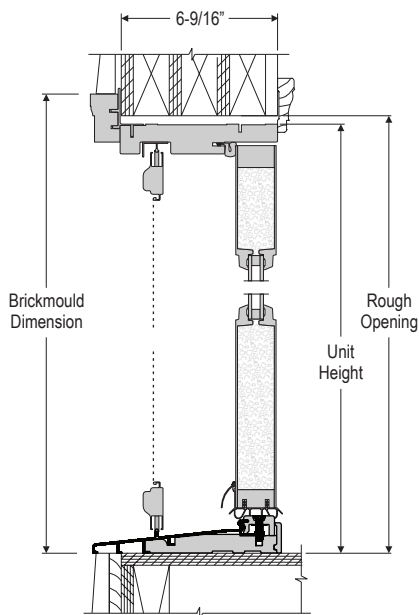

**VERTICAL SECTION
INSWING - 6-9/16"
w/STANDARD SCREEN**