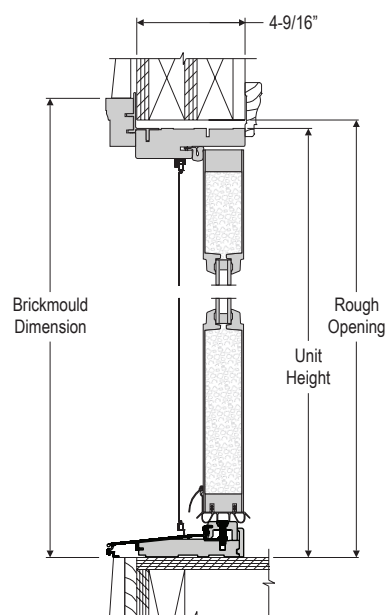

**VERTICAL SECTION
INSWING - VENTED SIDELITE
w/FIXED SCREEN**