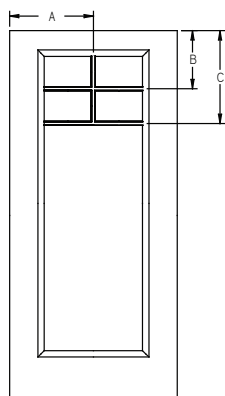

GBG/SDL - Lip Lite - 6'8" Full Lite Craftsman - 2W2H

Panel	Glass	A	B	C
2/4	16 x 64	14"	12-7/16"	19-15/16"
2/6	20 x 64	15"	12-7/16"	19-15/16"
2/8	22 x 64	16"	12-7/16"	19-15/16"
2/10	22 x 64	17"	12-7/16"	19-15/16"
3/0	22 x 64	18"	12-7/16"	19-15/16"