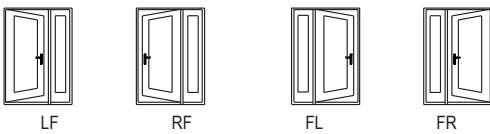

Single with 14" Sidelite - Continuous Wide Mullion or Boxed - 6/6, 6/8, 7/0, 8/0

Single with 1 Sidelite - Inswing - Continuous Wide Mullion or Boxed

Brickmould Dim.	47 5/8"	49 5/8"	51 5/8"	53 5/8"	55 5/8"	61 5/8"	
Rough Opening	45 7/8"	47 7/8"	49 7/8"	51 7/8"	53 7/8"	59 7/8"	
Unit Dimension	45 1/8"	47 1/8"	49 1/8"	51 1/8"	53 1/8"	59 1/8"	
80 3/4" 80" 79 1/2"							78 5/8" 78 1/6" 79 1/8" 78 9/16" 80 1/8" 82 1/16"
83 1/4" 82 1/2" 82"							81 3/16" 80 5/8" 81 11/16" 81 1/8" 82 1/16"
87 1/4" 86 1/2" 86"							85 3/16" 84 5/8" 85 11/16" 85 1/8" 86 1/16"
99 1/4" 98 1/2" 98"							97 3/16" 96 5/8" 97 11/16" 97 1/8" 98 1/16"
	45 1/8"	47 1/8"	49 1/8"	51 1/8"	53 1/8"	59 1/8"	Unit Dim.
	45 7/8"	47 7/8"	49 7/8"	51 7/8"	53 7/8"	59 7/8"	Rough Opening
	48 1/8"	50 1/8"	52 1/8"	54 1/8"	56 1/8"	62 1/8"	Brickmould Dim.

Single with 1 Sidelite - Outswing - Continuous Wide Mullion or Boxed

For Spread Mullion Configurations:

Add the total spread amount to width listed. For example, the unit size of a 3/0 unit with one 14" sidelite and one mullion spread 3/4" would be:

53 1/8" unit size + 3/4" spread = 53 7/8"

Units can be spread 0" to 3" in 1/4" increments.

Spread mullion only available in 3/0 inswing.

Hand Designations (Viewed from the exterior)	
F	Fixed Panel
L	Left Hand
R	Right Hand

Inswing