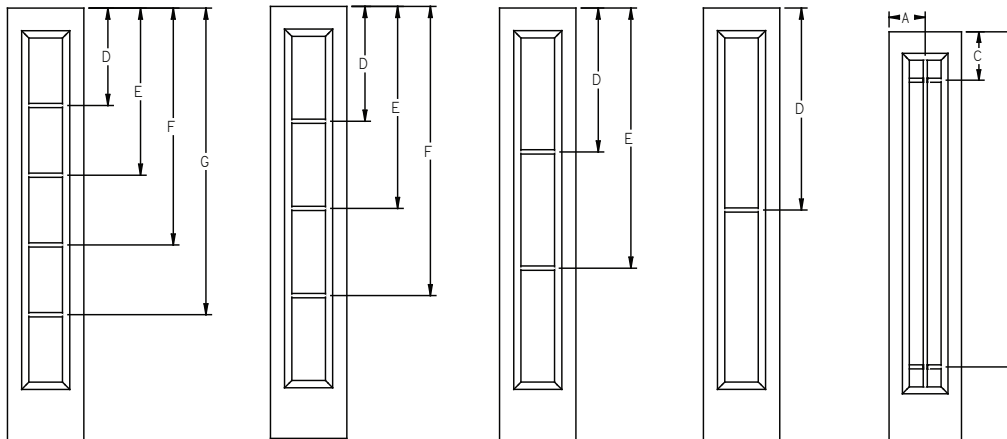

6/8 Lip Lite Grille Locations

GBG/SDL - Lip Lite - 6'8" Full Lite Sidelite - 1W5H

Panel	Glass	A	B	C	D	E	F	G
12"	7 x 64	-	-	-	17-15/16"	30-3/4"	43-1/2"	56-5/16"
14"	7 x 64	-	-	-	17-15/16"	30-3/4"	43-1/2"	56-5/16"

Wood Grilles - Lip Lite - 6'8" Full Lite Sidelite - 1W5H

Panel	Glass	A	B	C	D	E	F	G
12"	7 x 64	-	-	-	18-1/4"	30-13/16"	43-7/16"	56"
14"	7 x 64	-	-	-	18-1/4"	30-13/16"	43-7/16"	56"

Fixed Grilles - Lip Lite - 6'8" Full Lite Sidelite - 1W5H

Panel	Glass	A	B	C	D	E	F	G
12"	7 x 64	-	-	-	18"	30-3/4"	43-1/2"	56-1/4"
14"	7 x 64	-	-	-	18"	30-3/4"	43-1/2"	56-1/4"

GBG - Lip Lite - 6'8" Full Lite Sidelite - 1W4H

Panel	Glass	A	B	C	D	E	F
12"	7 x 64	-	-	-	21-1/8"	37-1/8"	53-1/8"
14"	7 x 64	-	-	-	21-1/8"	37-1/8"	53-1/8"

GBG - Lip Lite - 6'8" Full Lite Sidelite - 1W3H

Panel	Glass	A	B	C	D	E
12"	7 x 64	-	-	-	26-7/16"	47-13/16"
14"	7 x 64	-	-	-	26-7/16"	47-13/16"

GBG - Lip Lite - 6'8" Full Lite Sidelite - 1W2H

Panel	Glass	A	B	C	D
12"	7 x 64	-	-	-	37-1/8"
14"	7 x 64	-	-	-	37-1/8"

GBG - Lip Lite - 6'8" Full Lite Sidelite - 6 Lite Prairie

Panel	Glass	A	B	C	D
12"	7 x 64	6"	-	9-9/16"	64-11/16"
14"	7 x 64	7"	-	9-9/16"	64-11/16"

All dimensions shown are to the center of the muntin.