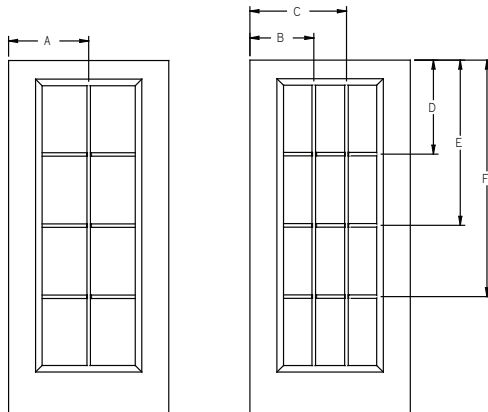

GBG - Lip Lite - 6'8" Full Lite - 3W4H and 2W4H

Panel	Glass	A	B	C	D	E	F
2/4	16 x 64	14"	11-5/16"	16-11/16"	21-3/16"	37-3/16"	53-3/16"
2/6	20 x 64	15"	11-11/16"	18-5/16"	21-1/8"	37-1/8"	53-1/8"
2/8	22 x 64	16"	12-5/16"	19-11/16"	21-1/8"	37-1/8"	53-1/8"
2/10	22 x 64	17"	13-5/16"	20-11/16"	21-1/8"	37-1/8"	53-1/8"
3/0	22 x 64	18"	14-5/16"	21-11/16"	21-1/8"	37-1/8"	53-1/8"