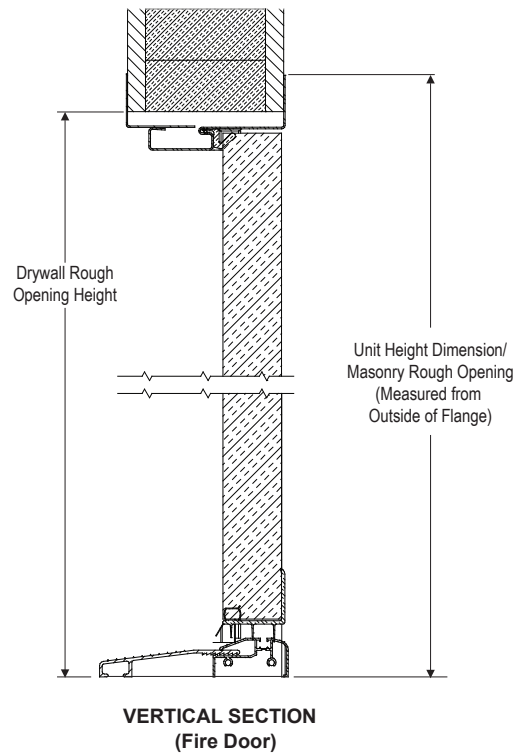

Unit and Rough Opening Sizing

Single - 90 min. Fire Doors with Adjusta-Fit 2 Frames - 6/8, 7/0

Single

	Masonry R.O.	27 11/32"	31 11/32"	33 11/32"	35 11/32"	37 11/32"	39 11/32"	45 11/32"																				
Drywall R.O.	25 1/16"	29 1/16"	31 1/16"	33 1/16"	35 1/16"	37 1/16"	39 1/16"	43 1/16"																				
Unit Dimension	27 11/32"	31 11/32"	33 11/32"	35 11/32"	37 11/32"	39 11/32"	45 11/32"																					
Inswing	82 23/32"								81 19/32"	82 3/32"	80 1/2"	81"	81 19/32"	86 3/32"	85 19/32"	Public Access No Sill	Public Access No Sill	Public Access No Sill										
		Inswing	86 23/32"																86 23/32"	85 19/32"	86 3/32"	84 1/2"	85"	86 3/32"	85 19/32"	Public Access No Sill	Public Access No Sill	Public Access No Sill
27 11/32"	31 11/32"			33 11/32"	35 11/32"	37 11/32"	39 11/32"	45 11/32"	Unit Dim.																			
	25 1/16"	29 1/16"	31 1/16"	33 1/16"	35 1/16"	37 1/16"	39 1/16"	43 1/16"	Drywall R.O.																			
	29 27/32"	33 27/32"	35 27/32"	37 27/32"	39 27/32"	41 27/32"	47 27/32"	Masonry R.O.	Single