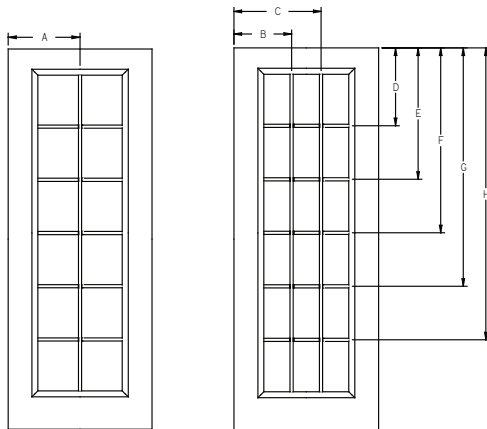

8/0 Lip Lite Grille Locations

GBG - Lip Lite - 8'0" Full Lite - 3W6H and 2W6H

Panel	Glass	A	B	C	D	E	F	G	H
2/6	20 x 80	15"	11-11/16"	18-5/16"	19-1/2"	32-13/16"	46-3/16"	59-1/2"	72-13/16"
2/8	22 x 80	16"	12-5/16"	19-11/16"	19-1/2"	32-13/16"	46-3/16"	59-1/2"	72-13/16"
2/10	22 x 80	17"	13-5/16"	20-11/16"	19-1/2"	32-13/16"	46-3/16"	59-1/2"	72-13/16"
3/0	22 x 80	18"	14-5/16"	21-11/16"	19-1/2"	32-13/16"	46-3/16"	59-1/2"	72-13/16"

Fixed Grilles - Lip Lite - 8'0" Full Lite - 3W6H and 2W6H

Panel	Glass	A	B	C	D	E	F	G	H
2/6	20 x 80	15"	11-11/16"	18-5/16"	19-9/16"	32-7/8"	46-3/16"	59-7/16"	72-3/4"
2/8	22 x 80	16"	12-3/8"	19-5/8"	19-9/16"	32-7/8"	46-3/16"	59-7/16"	72-3/4"
2/10	22 x 80	17"	13-3/8"	20-5/8"	19-9/16"	32-7/8"	46-3/16"	59-7/16"	72-3/4"
3/0	22 x 80	18"	14-3/8"	21-5/8"	19-9/16"	32-7/8"	46-3/16"	59-7/16"	72-3/4"