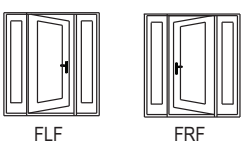

Single with 2 Sidelites - Outswing - Continuous Wide Mullion or Boxed

For Spread Mullion Configurations:

Add the total spread amount to width listed. For example, the unit size of a 3/0 unit with two 14" sidelites and two mullions spread 3/4" each would be:

68 5/8" unit size + 3/4" spread + 3/4" spread = 70 1/8"

Units can be spread 0" to 3" per mullion in 1/4" increments (0" to 6" per unit in 1/2" increments).

Spread mullion only available in 3/0 inswing.

Hand Designations	
(Viewed from the exterior)	
F	Fixed Panel
L	Left Hand
R	Right Hand

Inswing