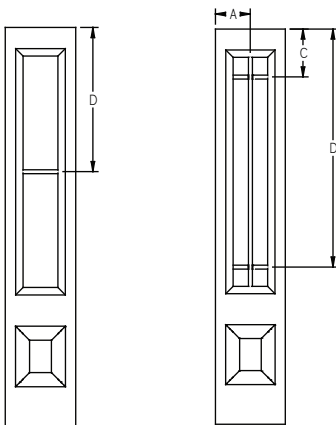

GBG - Lip Lite - 6'8" 3/4 Lite Sidelite - 1W2H

Panel	Glass	A	B	C	D
12"	8 x 47	-	-	-	28-9/16"
14"	8 x 47	-	-	-	28-9/16"

GBG - Lip Lite - 6'8" 3/4 Lite Sidelite - 6 Lite Prairie

Panel	Glass	A	B	C	D
12"	8 x 47	6"	-	9-9/16"	47-11/16"
14"	8 x 47	7"	-	9-9/16"	47-11/16"

All dimensions shown are to the center of the muntin.