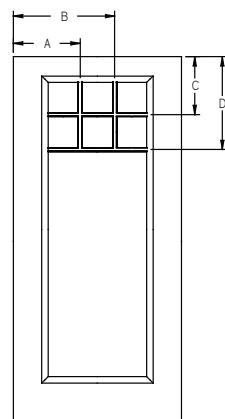

GBG - Lip Lite - 6'8" Full Lite Craftsman - 3W2H

Panel	Glass	A	B	C	D
2/4	16 x 64	11-5/16"	16-11/16"	12-7/16"	19-15/16"
2/6	20 x 64	11-5/8"	18-3/8"	12-7/16"	19-15/16"
2/8	22 x 64	12-1/4"	19-3/4"	12-7/16"	19-15/16"
2/10	22 x 64	13-1/4"	20-3/4"	12-7/16"	19-15/16"
3/0	22 x 64	14-1/4"	21-3/4"	12-7/16"	19-15/16"

All dimensions shown are to the center of the muntin.