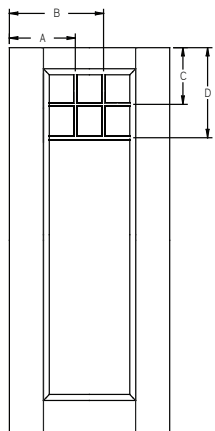

GBG/SDL - Lip Lite - 8'0" Full Lite Craftsman - 3W2H

Panel	Glass	A	B	C	D
2/0	14 x 80	9-5/8"	14-3/8"	13-9/16"	21-1/16"
2/6	20 x 80	11-5/8"	18-3/8"	13-1/2"	21"
2/8	22 x 80	12-1/4"	19-3/4"	13-1/2"	21"
2/10	22 x 80	13-1/4"	20-3/4"	13-1/2"	21"
3/0	22 x 80	14-1/4"	21-3/4"	13-1/2"	21"

All dimensions shown are to the center of the muntin.