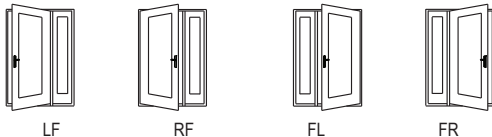

Single - Continuous with 14" Sidelite - Standard Mullion - 6/6, 6/8, 7/0, 8/0

Single with 1 Sidelite - Inswing - Continuous Standard Mullion

Brickmould Dim.		47 1/8"	49 1/8"	51 1/8"	53 1/8"	55 1/8"	61 1/8"										
Rough Opening		45 3/8"	47 3/8"	49 3/8"	51 3/8"	53 3/8"	59 3/8"										
Unit Dimension		44 5/8"	46 5/8"	48 5/8"	50 5/8"	52 5/8"	58 5/8"										
80 3/4"	80"							79 1/2"	78 5/8"	79 1/8"	80 1/8"	79 9/16"	82 1/8"	82 1/16"	86 1/8"	98 1/8"	Aluminum Composite
	81 1/4"							82"	81 3/16"	81 1/8"	81 1/16"	85 5/8"	97 1/8"	97 1/16"	85 1/8"	96 5/8"	Aluminum Composite
	87 1/4"							86 1/2"	85 3/16"	85 1/8"	85 1/16"	84 5/8"	97 1/16"	97 1/16"	85 1/16"	96 5/8"	Aluminum Composite
	88 1/4"							88"	87 3/16"	87 1/8"	87 1/16"	96 5/8"	97 1/16"	97 1/16"	86 1/16"	98 1/8"	Aluminum Composite
		44 5/8"	46 5/8"	48 5/8"	50 5/8"	52 5/8"	58 5/8"	Unit Dim.									
		45 3/8"	47 3/8"	49 3/8"	51 3/8"	53 3/8"	59 3/8"	Rough Opening									
		47 5/8"	49 5/8"	51 5/8"	53 5/8"	55 5/8"	61 5/8"	Brickmould Dim.									

Single with 1 Sidelite - Outswing - Continuous Standard Mullion

Hand Designations (Viewed from the exterior)	
F	Fixed Panel
L	Left Hand
R	Right Hand

Inswing

Outswing