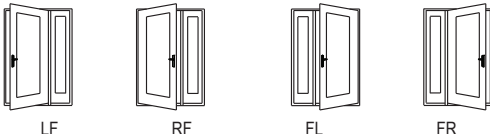

Single with 10" Sidelite - Continuous Wide Mullion or Boxed - 6/6, 6/8, 7/0, 8/0

Single with 1 Sidelite - Inswing - Continuous Wide Mullion or Boxed

Brickmould Dim.		43 5/8"	45 5/8"	47 5/8"	49 5/8"	51 5/8"	57 5/8"									
Rough Opening		41 7/8"	43 7/8"	45 7/8"	47 7/8"	49 7/8"	55 7/8"									
Unit Dimension		41 1/8"	43 1/8"	45 1/8"	47 1/8"	49 1/8"	55 1/8"									
80 3/4" 80"	79 1/2"	6/6						78 5/8"	79 1/8"	79 9/16"	80 1/8"	82 1/8"	82 1/16"	86 1/8"	98 1/8"	Aluminum
		2/4	2/6	2/8	2/10	3/0	3/6									Composite
		6/8							81 3/16"	80 5/8"	81 1/16"	81 1/8"	82 11/16"	86 11/16"	98 11/16"	Aluminum
		2/4	2/6	2/8	2/10	3/0	3/6									Composite
83 1/4" 82 1/2"	82"	6/6						85 3/16"	84 5/8"	85 11/16"	85 1/8"	86 11/16"	97 1/8"	98 1/8"	Aluminum	
		2/4	2/6	2/8	2/10	3/0	3/6								Composite	
		6/8							85 3/16"	84 5/8"	85 11/16"	85 1/8"	86 11/16"	97 1/8"	98 1/8"	Aluminum
		2/4	2/6	2/8	2/10	3/0	3/6									Composite
87 1/4" 86 1/2"	86"	7/0						97 3/16"	96 5/8"	97 11/16"	97 1/8"	98 11/16"	98 1/8"	98 1/8"	Aluminum	
		2/4	2/6	2/8	2/10	3/0	3/6								Composite	
		7/0							97 3/16"	96 5/8"	97 11/16"	97 1/8"	98 11/16"	98 1/8"	98 1/8"	Aluminum
		2/4	2/6	2/8	2/10	3/0	3/6									Composite
89 1/4" 88 1/2"	88"	8/0						97 3/16"	96 5/8"	97 11/16"	97 1/8"	98 11/16"	98 1/8"	98 1/8"	Aluminum	
		2/4	2/6	2/8	2/10	3/0	3/6								Composite	
		8/0							97 3/16"	96 5/8"	97 11/16"	97 1/8"	98 11/16"	98 1/8"	98 1/8"	Aluminum
		2/4	2/6	2/8	2/10	3/0	3/6									Composite
		41 1/8"	43 1/8"	45 1/8"	47 1/8"	49 1/8"	55 1/8"	Unit Dim.								
		41 7/8"	43 7/8"	45 7/8"	47 7/8"	49 7/8"	55 7/8"	Rough Opening								
		44 1/8"	46 1/8"	48 1/8"	50 1/8"	52 1/8"	58 1/8"	Brickmould Dim.								

Single with 1 Sidelite - Outswing - Continuous Wide Mullion or Boxed

For Spread Mullion Configurations:

Add the total spread amount to width listed. For example, the unit size of a 3/0 unit with one 10" sidelite and one mullion spread 3/4" would be:

49 1/8" unit size + 3/4" spread = 49 7/8"

Units can be spread 0" to 3" in 1/4" increments.

Spread mullion only available in 3/0 inswing.