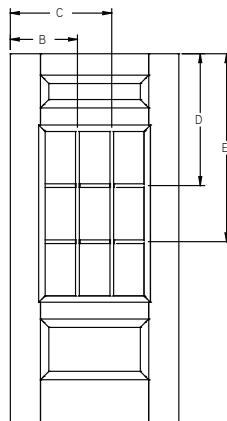

GBG - Lip Lite - 6'8" Half Lite Top and Bottom - 3W3H

Panel	Glass	A	B	C	D	E
2/8	22 x 36	-	12-5/16"	19-11/16"	28-1/8"	40-1/8"
2/10	22 x 36	-	13-5/16"	20-11/16"	28-1/8"	40-1/8"
3/0	22 x 36	-	14-5/16"	21-11/16"	28-1/8"	40-1/8"

Wood Grilles - Lip Lite - 6'8" Half Lite Top and Bottom - 3W3H

Panel	Glass	A	B	C	D	E
2/8	22 x 36	-	12-1/2"	19-1/2"	28-1/4"	39-15/16"
2/10	22 x 36	-	13-1/2"	20-1/2"	28-1/4"	39-15/16"
3/0	22 x 36	-	14-1/2"	21-1/2"	28-1/4"	39-15/16"

Fixed Grilles - Lip Lite - 6'8" Half Lite Top and Bottom - 3W3H

Panel	Glass	A	B	C	D	E
2/8	22 x 36	-	12-13/16"	19-5/8"	28-1/8"	40-1/16"
2/10	22 x 36	-	13-13/16"	20-5/8"	28-1/8"	40-1/16"
3/0	22 x 36	-	14-13/16"	21-5/8"	28-1/8"	40-1/16"