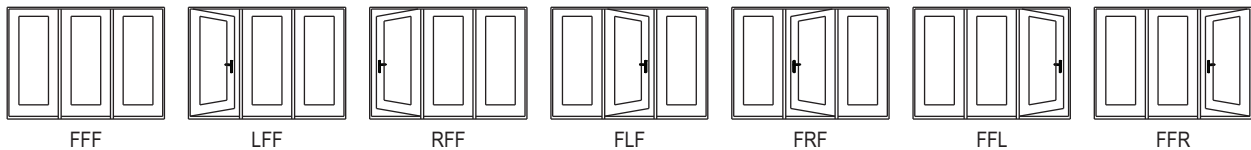

Triple - Standard Mullion - 6/6, 6/8, 7/0, 8/0

Triple - Inswing - Standard Mullion

Brickmould Dim.	78 1/2"	90 1/2"	96 1/2"	102 1/2"	108 1/2"	114 1/2"			
Rough Opening	76 3/4"	88 3/4"	94 3/4"	100 3/4"	106 3/4"	112 3/4"			
Unit Dimension	76"	88"	94"	100"	106"	112"			
80 3/4"	80"	79 1/2"					78 5/8"	80 1/8"	
83 1/4"	82 1/2"	82"					81 3/16"	82 11/16"	
87 1/4"	86 1/2"	86"					85 11/16"	86 11/16"	
89 1/4"	88 1/2"	88"					87 3/16"	88 11/16"	
			76"	88"	94"	100"	106"	112"	Unit Dim.
			76 3/4"	88 3/4"	94 3/4"	100 3/4"	106 3/4"	112 3/4"	Rough Opening
			79"	91"	97"	103"	109"	115"	Brickmould Dim.

Triple - Outswing - Standard Mullion

Hand Designations	
(Viewed from the exterior)	
F	Fixed Panel
L	Left Hand
R	Right Hand

Inswing