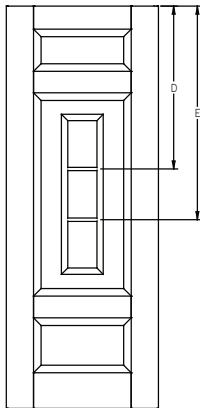

8/0 Lip Lite Grille Locations

GBG - Lip Lite - 8'0" Center Lite - 1W3H

Panel	Glass	A	B	C	D	E
2/8	8 x 36	-	-	-	38-9/16"	50-9/16"
2/10	8 x 36	-	-	-	38-9/16"	50-9/16"
3/0	8 x 36	-	-	-	38-9/16"	50-9/16"

Wood Grilles - Lip Lite - 8'0" Center Lite - 1W3H

Panel	Glass	A	B	C	D	E
2/8	8 x 36	-	-	-	38-3/4"	50-7/16"
2/10	8 x 36	-	-	-	38-3/4"	50-7/16"
3/0	8 x 36	-	-	-	38-3/4"	50-7/16"