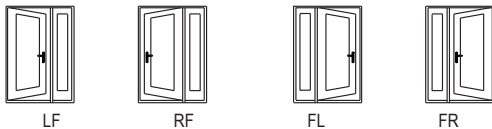

Single - Continuous with 14" Sidelite - Standard Mullion - 6/6, 6/8, 7/0, 8/0

Single with 1 Sidelite - Inswing - Continuous Standard Mullion

Brickmould Dim.		47 1/8"	49 1/8"	51 1/8"	53 1/8"	55 1/8"	61 1/8"										
Rough Opening		45 3/8"	47 3/8"	49 3/8"	51 3/8"	53 3/8"	59 3/8"										
Unit Dimension		44 5/8"	46 5/8"	48 5/8"	50 5/8"	52 5/8"	58 5/8"										
80 3/4"	80"							79 1/2"	78 5/8"	79 1/8"	80 1/8"	79 9/16"	82 1/8"	82 1/16"	86 1/8"	98 1/8"	Aluminum Composite
	81 1/4"							82"	81 3/16"	81 1/8"	81 1/16"	85 5/8"	97 1/8"	97 1/16"	85 1/8"	96 5/8"	Aluminum Composite
	87 1/4"							86 1/2"	85 3/16"	85 1/8"	85 1/16"	84 5/8"	97 1/16"	97 1/16"	85 1/16"	96 5/8"	Aluminum Composite
	88 1/4"							88"	87 3/16"	87 1/8"	87 1/16"	96 5/8"	97 1/16"	97 1/16"	86 1/16"	98 1/8"	Aluminum Composite
		44 5/8"	46 5/8"	48 5/8"	50 5/8"	52 5/8"	58 5/8"	Unit Dim.									
		45 3/8"	47 3/8"	49 3/8"	51 3/8"	53 3/8"	59 3/8"	Rough Opening									
		47 5/8"	49 5/8"	51 5/8"	53 5/8"	55 5/8"	61 5/8"	Brickmould Dim.									

Single with 1 Sidelite - Outswing - Continuous Standard Mullion

Hand Designations (Viewed from the exterior)	
F	Fixed Panel
L	Left Hand
R	Right Hand

Inswing