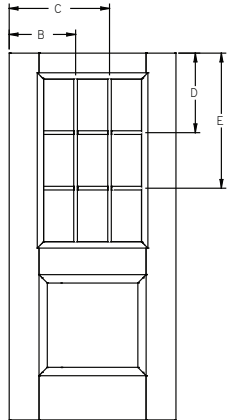

GBG/SDL - Lip Lite - 6'8" Half Lite - 3W3H

Panel	Glass	A	B	C	D	E
*2/6	20 x 36	-	11-11/16"	18-5/16"	17-1/8"	29-1/8"
2/8	22 x 36	-	12-5/16"	19-11/16"	17-1/8"	29-1/8"
2/10	22 x 36	-	13-5/16"	20-11/16"	17-1/8"	29-1/8"
3/0	22 x 36	-	14-5/16"	21-11/16"	17-1/8"	29-1/8"

*SDL not available.

Wood Grilles - Lip Lite - 6'8" Half Lite - 3W3H

Panel	Glass	A	B	C	D	E
2/8	22 x 36	-	12-1/2"	19-1/2"	17-1/4"	28-15/16"
2/10	22 x 36	-	13-1/2"	20-1/2"	17-1/4"	28-15/16"
3/0	22 x 36	-	14-1/2"	21-1/2"	17-1/4"	28-15/16"

Fixed Grilles - Lip Lite - 6'8" Half Lite - 3W3H

Panel	Glass	A	B	C	D	E
2/6	20 x 36	-	11-5/8"	18-5/16"	17-3/16"	29-1/8"
2/8	22 x 36	-	12-13/16"	19-5/8"	17-1/8"	29-1/16"
2/10	22 x 36	-	13-13/16"	20-5/8"	17-1/8"	29-1/16"
3/0	22 x 36	-	14-13/16"	21-5/8"	17-1/8"	29-1/16"