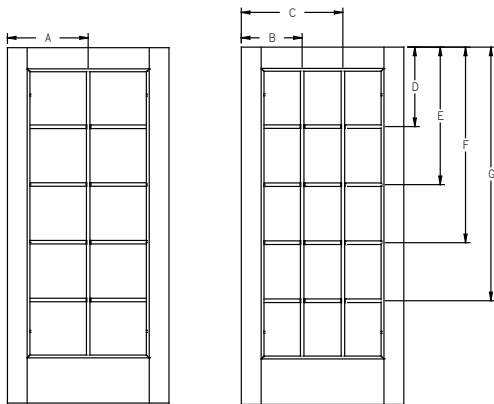

6/8 Flush-Glazed Grille Locations

GBG/SDL - Flush-Glazed - Smooth-Star - 6'8" Full Lite - 3W5H and 2W5H

Panel	Glass	A	B	C	D	E	F	G
2/6	20 x 64	15"	11-1/2"	18-1/2"	17-7/16"	30-5/16"	43-3/16"	56"
2/8	20 x 64	16"	12-1/2"	19-1/2"	17-7/16"	30-5/16"	43-3/16"	56"
2/10	25 x 64	17"	12-13/16"	21-3/16"	17-7/16"	30-5/16"	43-3/16"	56"
3/0	25 x 64	18"	13-13/16"	22-3/16"	17-7/16"	30-5/16"	43-3/16"	56"

GBG/SDL - Flush-Glazed - Fiber Classic - 6'8" Full Lite - 3W5H and 2W5H

Panel	Glass	A	B	C	D	E	F	G
2/6	20 x 64	15"	11-1/2"	18-1/2"	17-5/8"	30-1/2"	43-5/16"	56-3/16"
2/8	20 x 64	16"	12-1/2"	19-1/2"	17-5/8"	30-1/2"	43-5/16"	56-3/16"
*2/10	25 x 64	17"	12-13/16"	21-3/16"	17-5/8"	30-1/2"	43-5/16"	56-3/16"
3/0	27 x 64	18"	13-1/2"	22-1/2"	17-5/8"	30-1/2"	43-3/8"	56-1/4"

*Only available in 6/6

Wood Grilles - Flush-Glazed - Smooth-Star - 6'8" Full Lite - 3W5H and 2W5H

Panel	Glass	A	B	C	D	E	F	G
2/6	20 x 64	15"	11-9/16"	18-7/16"	17-11/16"	30-3/8"	43-1/8"	55-13/16"
2/8	20 x 64	16"	12-9/16"	19-7/16"	17-11/16"	30-3/8"	43-1/8"	55-13/16"
2/10	25 x 64	17"	12-7/8"	21-1/8"	17-11/16"	30-3/8"	43-1/8"	55-13/16"
3/0	25 x 64	18"	13-7/8"	22-1/8"	17-11/16"	30-3/8"	43-1/8"	55-13/16"

Wood Grilles - Flush-Glazed - Fiber Classic - 6'8" Full Lite - 3W5H and 2W5H

Panel	Glass	A	B	C	D	E	F	G
2/6	20 x 64	15"	11-9/16"	18-7/16"	17-13/16"	30-9/16"	43-1/4"	56"
2/8	20 x 64	16"	12-9/16"	19-7/16"	17-13/16"	30-9/16"	43-1/4"	56"
2/10	25 x 64	17"	12-7/8"	21-1/8"	17-13/16"	30-9/16"	43-1/4"	56"
3/0	25 x 64	18"	13-7/8"	22-1/8"	17-13/16"	30-9/16"	43-1/4"	56"