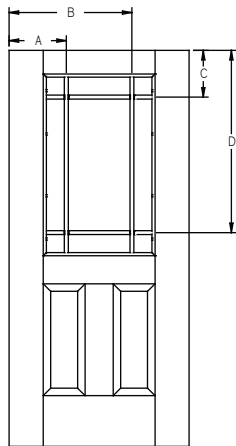

GBG - Flush-Glazed - Smooth-Star - 6'8" Half Lite - 9 Lite Prairie

Panel	Glass	A	B	C	D
2/6	22 x 36	8-5/16"	21-11/16"	8-15/16"	36-3/8"
2/8	22 x 36	9-5/16"	22-11/16"	8-15/16"	36-3/8"
3/0	22 x 36	11-5/16"	24-11/16"	8-15/16"	36-3/8"

GBG - Flush-Glazed - Fiber Classic - 6'8" Half Lite - 9 Lite Prairie

Panel	Glass	A	B	C	D
2/6	22 x 36	8-5/16"	21-11/16"	9-3/16"	36-5/8"
2/8	22 x 36	9-5/16"	22-11/16"	9-3/16"	36-5/8"
3/0	22 x 36	11-5/16"	24-11/16"	9-3/16"	36-5/8"

All dimensions shown are to the center of the muntin.