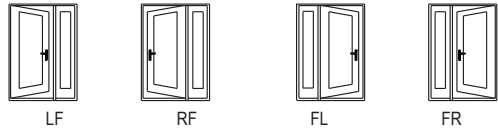

Unit and Rough Opening Sizing

Single with 12" Sidelite - Continuous Wide Mullion or Boxed - 6/6, 6/8, 7/0, 8/0

Single with 1 Sidelite - Inswing - Continuous Wide Mullion or Boxed

Brickmould Dim.		45 5/8"	47 5/8"	49 5/8"	51 5/8"	53 5/8"	59 5/8"			
Rough Opening		43 7/8"	45 7/8"	47 7/8"	49 7/8"	51 7/8"	57 7/8"			
Unit Dimension		43 1/8"	45 1/8"	47 1/8"	49 1/8"	51 1/8"	57 1/8"			
80 3/4" 80" 79 1/2"	6/6							78 5/8"	79 1/8"	79 9/16"
		2/4	2/6	2/8	2/10	3/0	3/6			
	6/8							81 3/16"	80 5/8"	82 1/8"
		2/4	2/6	2/8	2/10	3/0	3/6			
87 1/4" 86 1/2" 86"	7/0							85 3/16"	84 5/8"	86 1/8"
	2/4	2/6	2/8	2/10	3/0	3/6				
99 1/4" 98 1/2" 98"	8/0							97 3/16"	96 5/8"	98 1/8"
	2/4	2/6	2/8	2/10	3/0	3/6				
		43 1/8"	45 1/8"	47 1/8"	49 1/8"	51 1/8"	57 1/8"	Unit Dim.		
		43 7/8"	45 7/8"	47 7/8"	49 7/8"	51 7/8"	57 7/8"	Rough Opening		
		46 1/8"	48 1/8"	50 1/8"	52 1/8"	54 1/8"	60 1/8"	Brickmould Dim.		

Single with 1 Sidelite - Outswing - Continuous Wide Mullion or Boxed

For Spread Mullion Configurations:

Add the total spread amount to width listed. For example, the unit size of a 3/0 unit with one 12" sidelite and one mullion spread 3/4" would be:

51 1/8" unit size + 3/4" spread = 51 7/8"

Units can be spread 0" to 3" in 1/4" increments.

Spread mullion only available in 3/0 inswing.

Hand Designations	
(Viewed from the exterior)	
F	Fixed Panel
L	Left Hand
R	Right Hand

Inswing