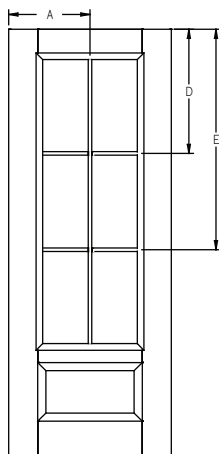

GBG - Lip Lite - 8'0" 3/4 Lite - 2W3H

Panel	Glass	A	B	C	D	E
2/8	22 x 64	16"	-	-	27-1/2"	48-13/16"
2/10	22 x 64	17"	-	-	27-1/2"	48-13/16"
3/0	22 x 64	18"	-	-	27-1/2"	48-13/16"