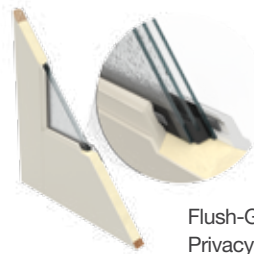

Flush-Glazed Privacy & Textured Glass

Available in Classic-Craft® Collection™