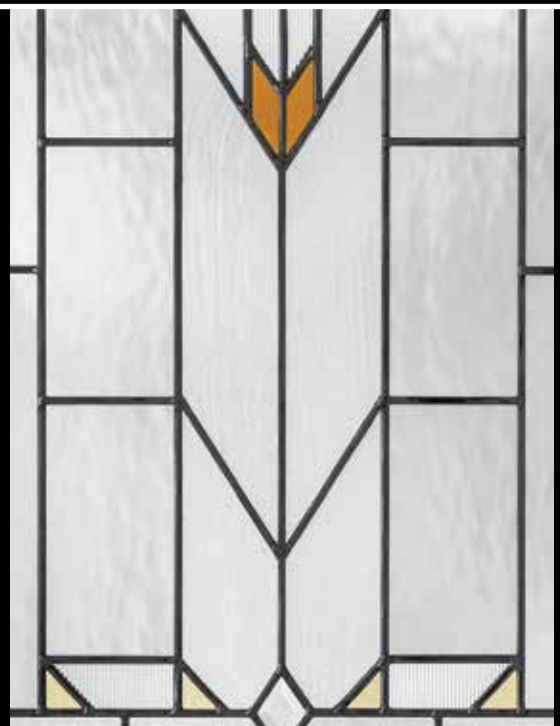

Decorative & Specialty Glass Collection

THERMA TRU
DOORS

Welcome home the beauty of glass.

2

Home begins
at the door.

By choosing a Therma-Tru® door system with decorative glass, you can create a beautiful, durable entrance that makes a statement – one that says you have high standards for style, quality and craftsmanship. Our wide array of glass designs, from simple to intricate, reflects the home design trends and homeowner desires of today and tomorrow.