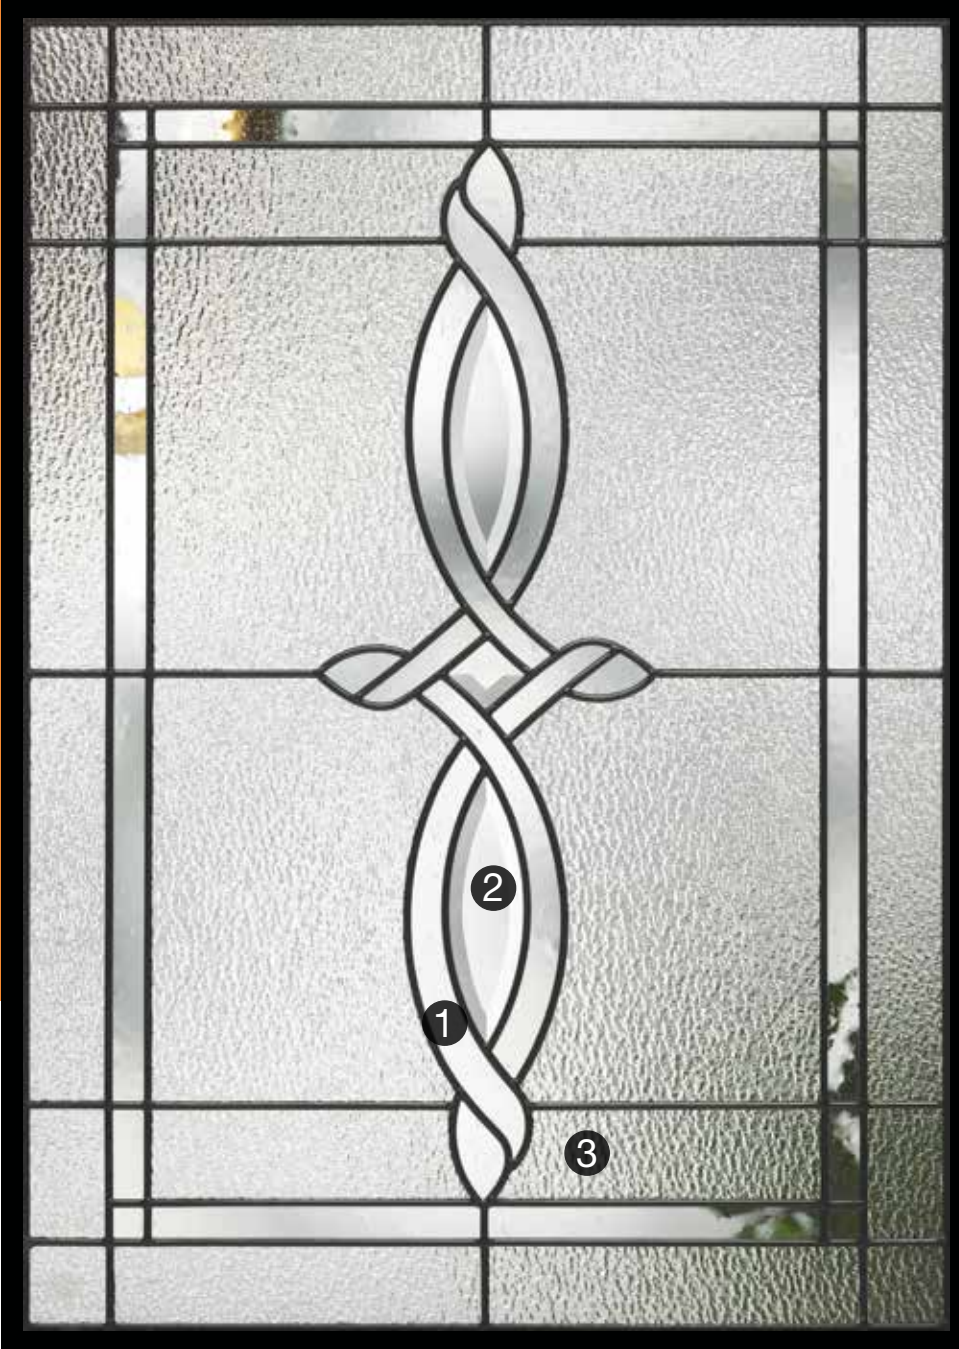

Shown with black nickel caming.