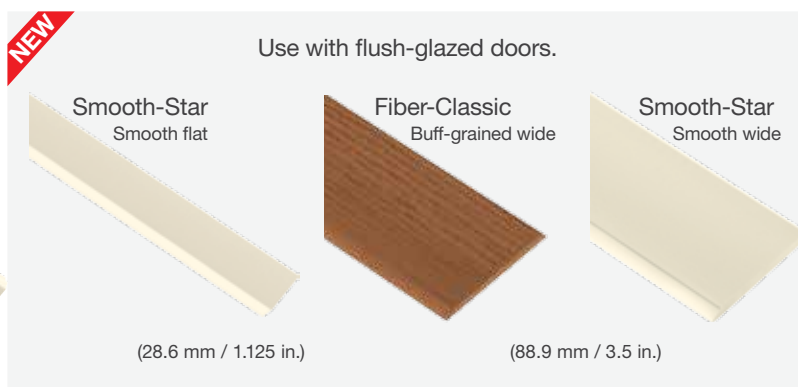

SDL Bar Options*

*See your Thermo-Tru seller for a complete list of bars and configurations available for each door collection. Not recommended for use behind storm doors or to be painted dark colors, if exposed to direct sunlight. For additional Wind-Borne Debris Region (WBDR) and High-Velocity Hurricane Zone (HVHZ) details, see page 36.