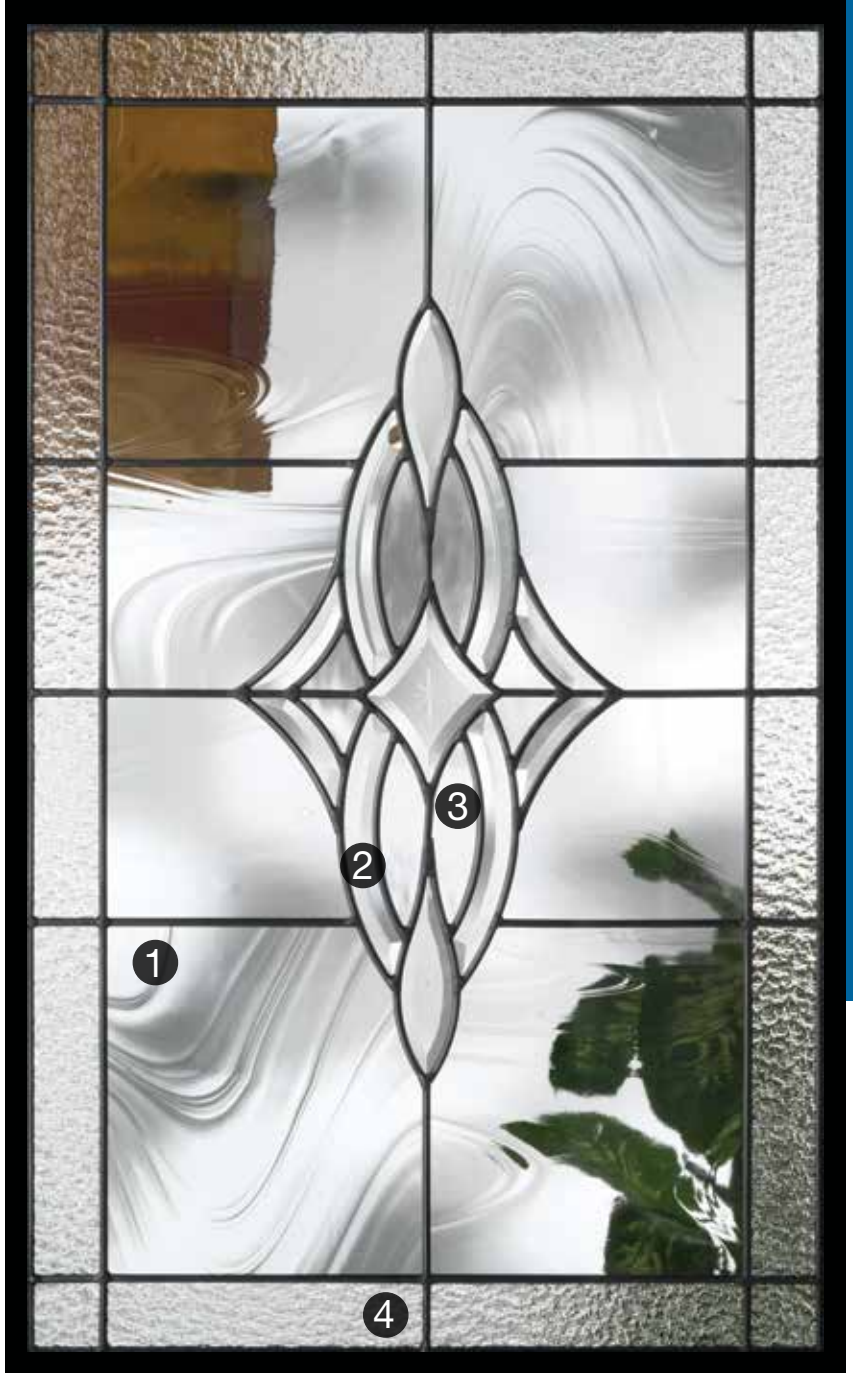

Shown with black nickel caming.

Wellesley™

Simple yet charming, Wellesley's Victorian-inspired design uses ① clear baroque glass, ② clear curved bevels, ③ waterglass, ④ granite glass and caming to add beauty to any entry.