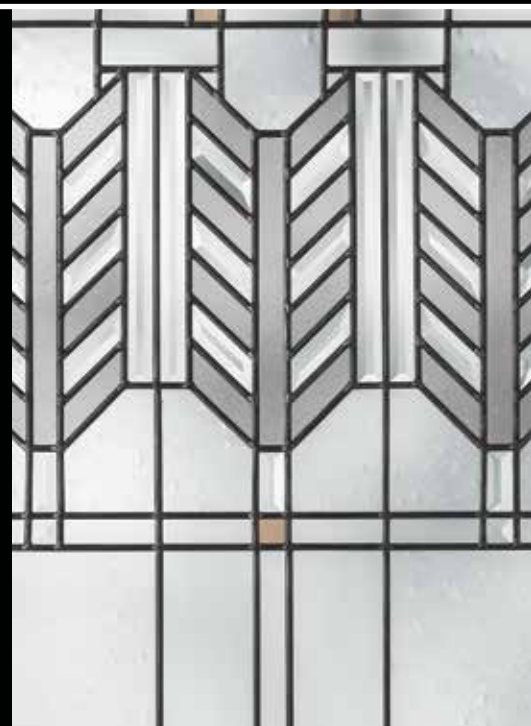

Decorative & Specialty Glass Collection

THERMA TRU
DOORS

Welcome home the beauty of glass.

2

Home begins
at the door.

By choosing a Therma-Tru® door system with decorative glass, you can create a beautiful, durable entrance that makes a statement – one that says you have high standards for style, quality and craftsmanship. Our wide array of glass designs, from simple to intricate, reflects the home design trends and homeowner desires of today and tomorrow.