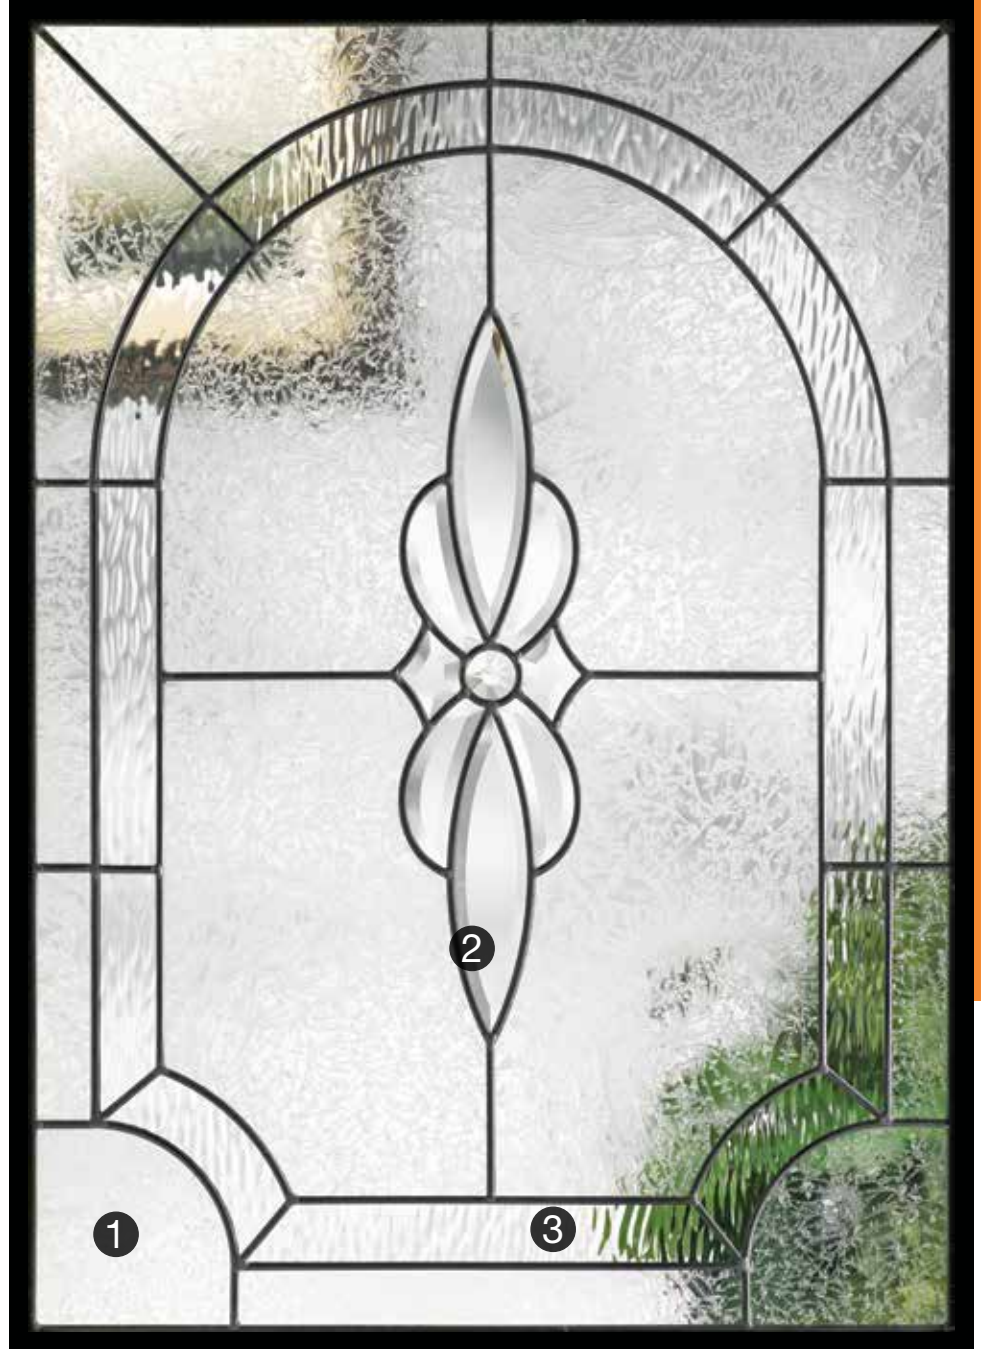

Shown with black nickel caming.

Cambridge™

Ornate and enchanting, Cambridge exhibits a traditional 19th century-inspired elegance with modest privacy using ① glue chip glass, ② clear curved bevels, ③ double waterglass and caming.