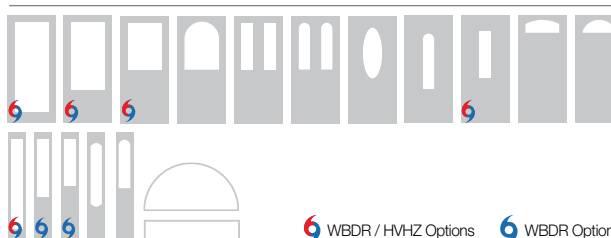

Glass Shapes

Note: Glass privacy ratings may be more or less than indicated, based on glass design and size of glass. Glass designs may differ from depiction due to size and hand craftsmanship of glass. See your Therma-Tru seller or visit www.thermatru.com for details on glass privacy ratings and designs.

For additional Wind-Borne Debris Region (WBDR) and High-Velocity Hurricane Zone (HVHZ) details, see page 39.