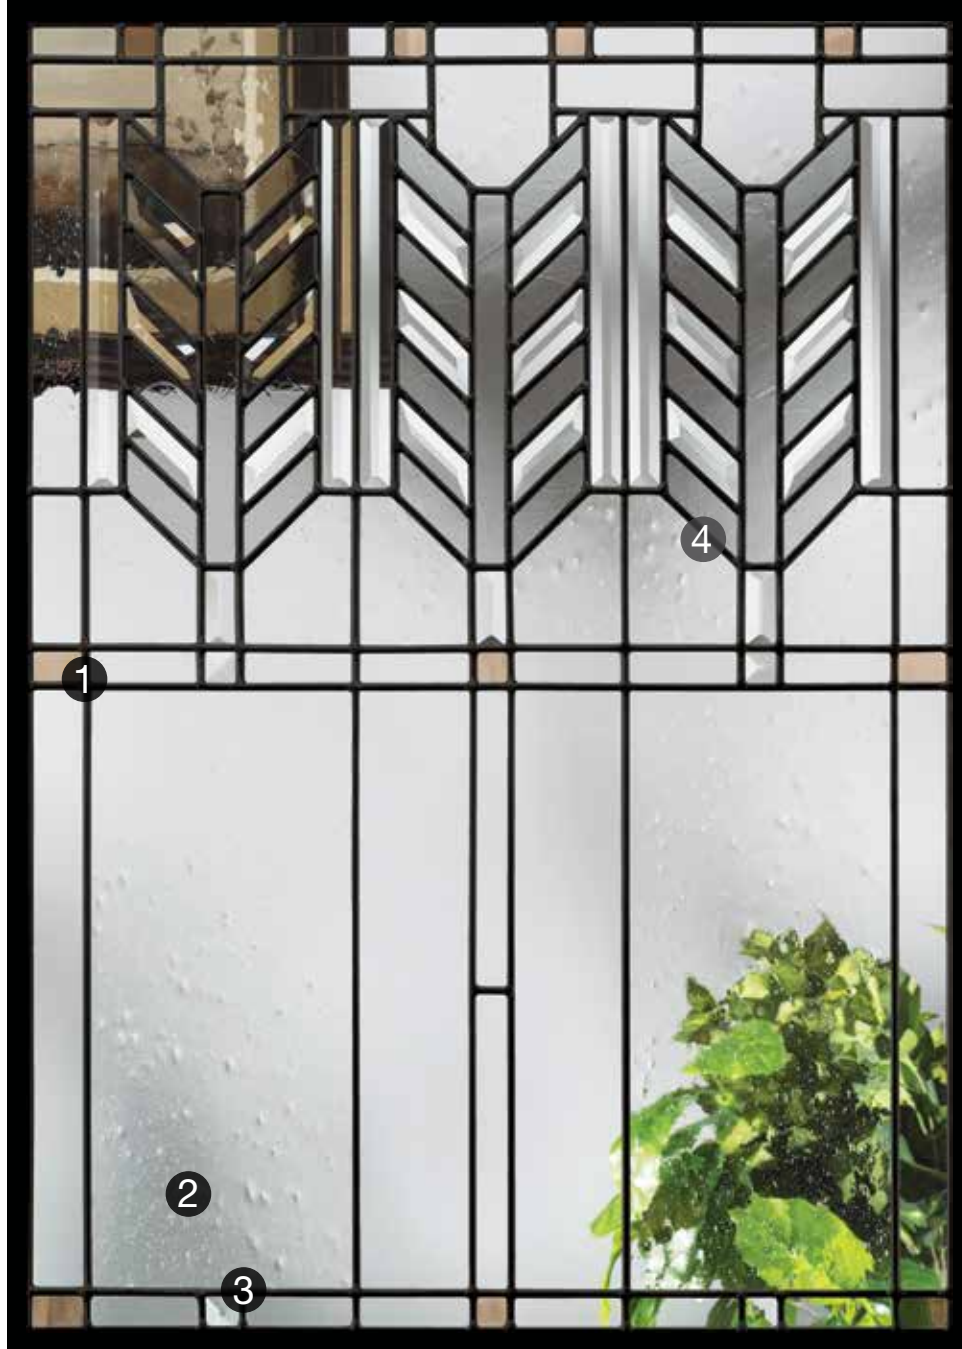

Shown with black nickel caming.

Villager™

Villager beautifully interprets the Craftsman chevron design with ① bronze waterglass, ② seeded glass, ③ clear bevels, ④ gray artique glass and caming. Artistically authentic in every detail.

Caming Options

Available Door Collections

- American Style Collection.
- Mahogany Collection.
- Rustic Collection.
- Oak Collection.
- Canvas Collection.