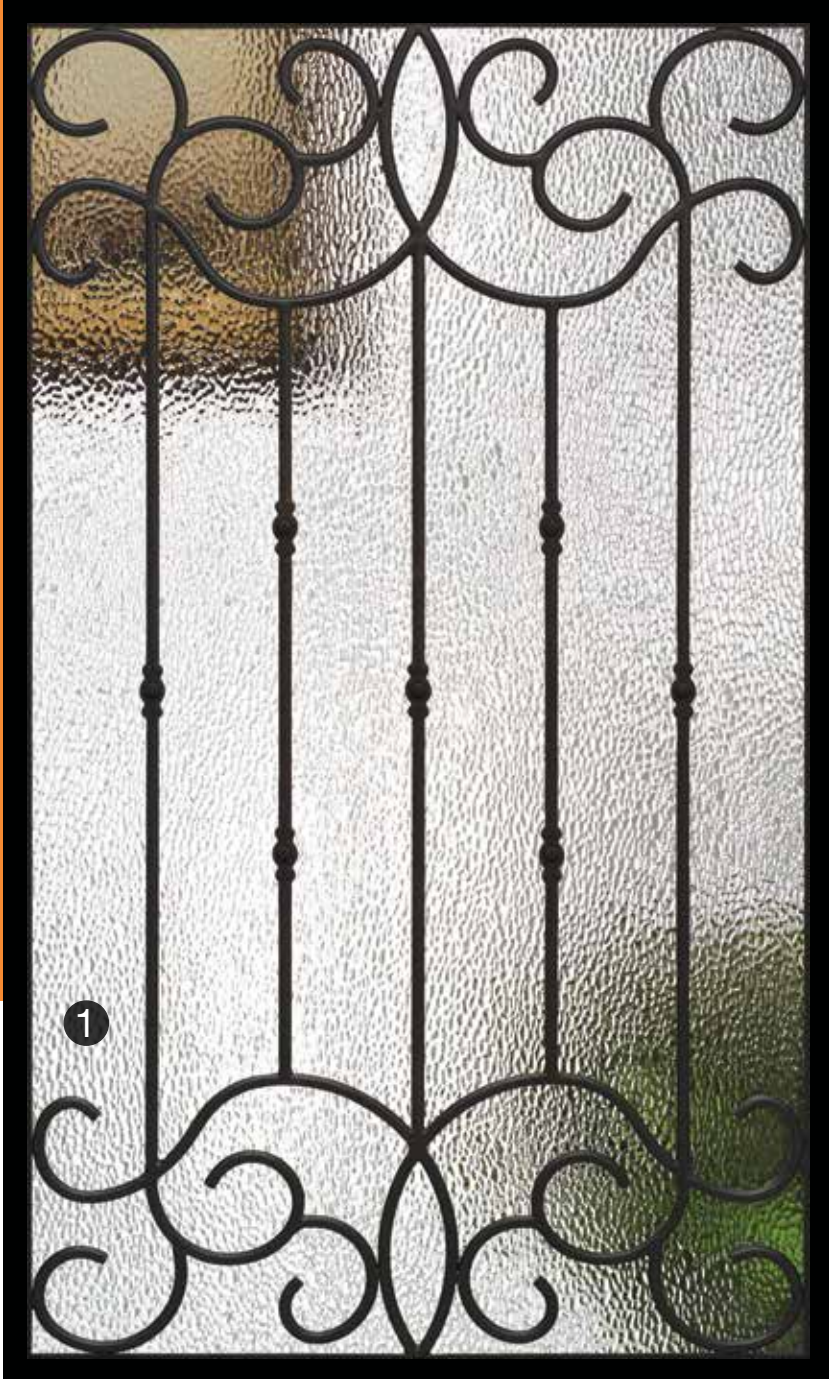

Shown with wrought iron.