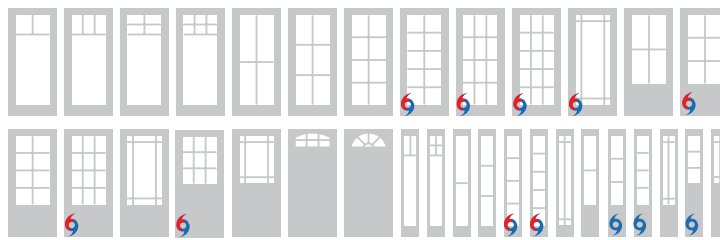

Available Grid Patterns