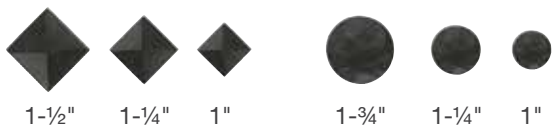

4-Block Dentil Shelf
Shown on 3'6" x 8'0" door.

4-Block Dentil Shelf
Shown on 3'0" x 8'0" door.

Dentil Shelves

Complete the look with a dentil shelf for true Craftsman appeal or to complement other architectural elements around the house. Includes 4- and 16-block options.

Classic-Craft. American Style Collection. 4-Block Dentil Shelf

Classic-Craft. American Style Collection. 4-Block Dentil Shelf*

Classic-Craft. American Style Collection. 16-Block Dentil Shelf

Classic-Craft. Canvas Collection. 4-Block Dentil Shelf

*Pairs with 3'6" wide doors.

Top: Classic-Craft American Style Collection, Low-E Glass with SDLs, Door – CCA8230, Sidelites – CCA3500SL, Dentil Shelf

Clavos & Strap Hinges

Add a finishing touch of rustic flavor with decorative hardware.

Dentil Shelves

Complete the look with a dentil shelf for true Craftsman appeal.

Fiber-Classic. 4-Block Dentil Shelf**

Smooth-Star. 4-Block Dentil Shelf**

**Not recommended for use behind storm doors or to be painted dark colors, if exposed to direct sunlight.
 Bottom: Fiber-Classic Mahogany Collection, Chord Glass with SDLs, Door – FCM608XC, Sidelites – FCM6126XC SL, Dentil Shelf