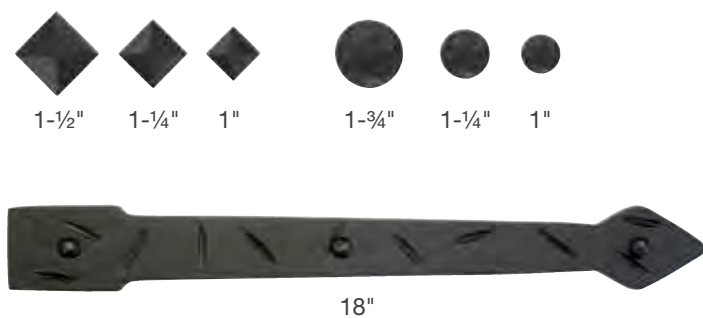

Clavos & Strap Hinges

Add a finishing touch of rustic flavor with decorative hardware in an authentic, hand-forged wrought iron look with a black finish. Includes pyramid and round clavos, as well as strap hinges.

1-1/2" 1-1/4" 1" 1-3/4" 1-1/4" 1"

18"

Top: Classic-Craft Rustic Collection Door – CCR205; Rainglass, Sidelites – CCR3400XRSL; Clavos & Strap Hinges

Clavos & Strap Hinges

Add a finishing touch of rustic flavor with decorative hardware.

Dentil Shelves

Complete the look with a dentil shelf for true Craftsman appeal.

Fiber-Classic. 4-Block Dentil Shelf**

Smooth-Star. 4-Block Dentil Shelf**

**Not recommended for use behind storm doors or to be painted dark colors, if exposed to direct sunlight.