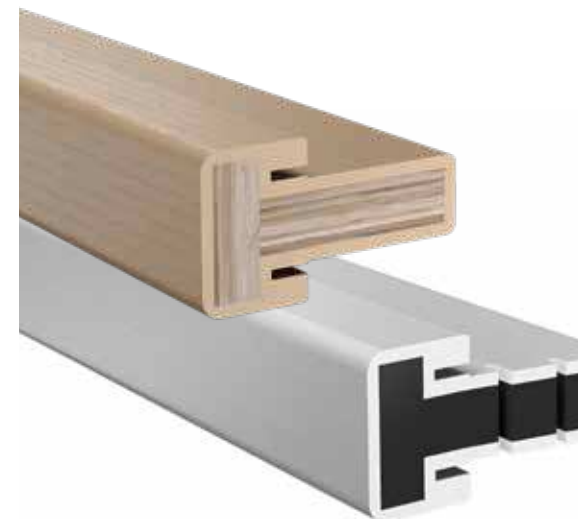

Design and functionality.

The uncompromising quality you've come to expect from a Therma-Tru® door, now available with a composite door frame. New composite door frame featuring Tru-Guard™ composite technology provides a rot-free solution engineered to work together with rot-resistant Therma-Tru doors and components.

✓ Ready to finish.

Buff Grained

- Features a universal wood grain to complement a wide range of grain species.
- Stain or paint to complement the entry – no sanding or priming required.

✓ Ready to install.
Ready to finish.

White Smooth

- Features a matte finish similar to painted wood and includes a protective layer with UV inhibitors to help resist yellowing and fading.
- Ready to install as-is – no painting required. Or finish with stain or paint to complement the entry – no sanding or priming required.

- **Delivers extra protection from the damaging effects of moisture for peace of mind.**
 - Eliminates the risk of rot and wood-ingesting insects with a durable composite material that is virtually maintenance free.
 - Rot-free door frame does not absorb moisture and resists mold, mildew and fungus.
 - Reinforced mullions provide additional structural support and stability, and feature a composite capped bottom to eliminate the risk of water absorption and maintain a rot-free composite exterior.
 - Jamb screw plugs hide unsightly screws, allowing jamb to be installed with screws through its thickest part for better aesthetics and long-term performance.
 - Screw plugs are available on a collated strip for ease of installation and finishing.