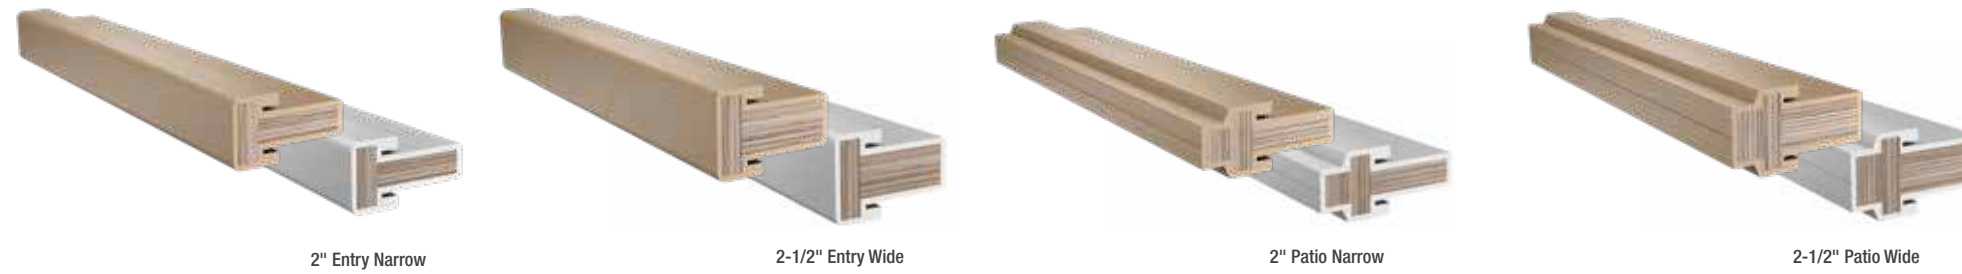

Design and functionality.

The uncompromising quality you've come to expect from a Therma-Tru® door, now available with a composite door frame. New composite door frame featuring Tru-Guard™ composite technology provides a rot-free solution engineered to work together with rot-resistant Therma-Tru doors and components.

White Smooth

- Features a matte finish similar to painted wood and includes a protective layer with UV inhibitors to help resist yellowing and fading.
- Ready to install as-is – no painting required. Or finish with stain or paint to complement the entry – no sanding or priming required.

Composite Door Frame Parts

Jambs

Trim

Transom Sills

Mullions All mullions feature a reinforced LVL core with a composite cap.

Screen Track Cap

Fasteners, Setting Tool & Screw Plug Covers

Mull Casing