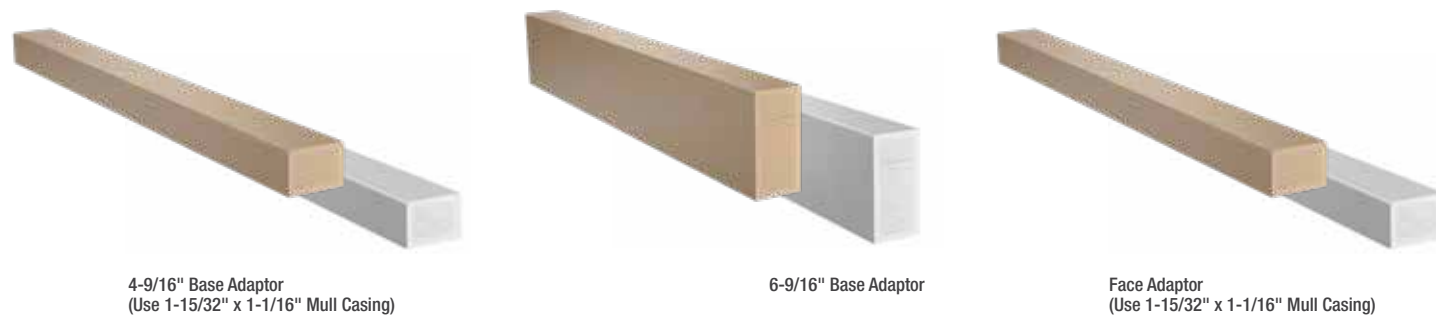

Storm Door Adaptor

Bottom: Smooth-Star Door – S1100