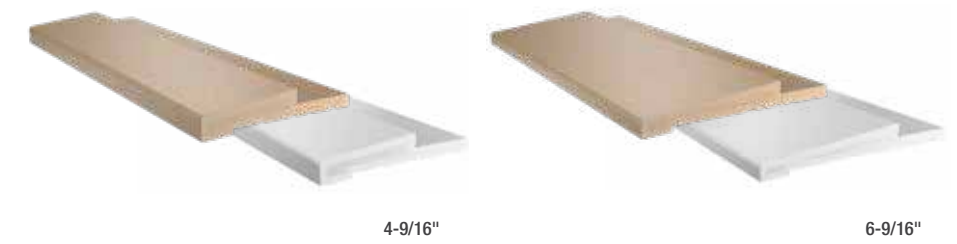

White Smooth

- Features a matte finish similar to painted wood and includes a protective layer with UV inhibitors to help resist yellowing and fading.
- Ready to install as-is – no painting required. Or finish with stain or paint to complement the entry – no sanding or priming required.

Composite Door Frame Parts

Jambs

Trim

Transom Sills

Mullions All mullions feature a reinforced LVL core with a composite cap.

Screen Track Cap

Fasteners, Setting Tool & Screw Plug Covers

Mull Casing