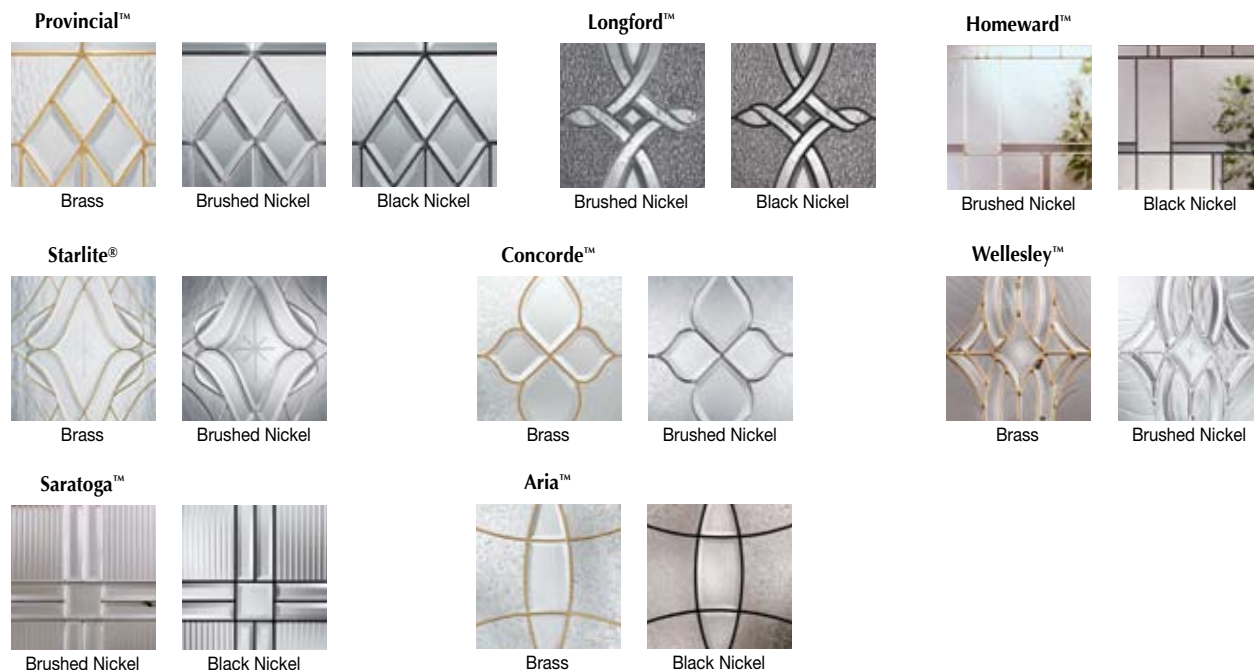

Elegant
Glass Designs

Therma-Tru
Entry and Patio Door Systems

Opening doors to new possibilities

Classic-Craft®

- High definition wood grain
- Solid wood edges and sturdy full-length lock stile
- Solid polyurethane foam core with five times the insulating value of wood
- The option to stain or paint, just like a wood door
- A full system lifetime limited warranty*

* For complete details on our full system warranty, see your nearby Therma-Tru dealer or visit www.thermatru.com.

Smooth-Star®

- A smooth, paintable surface
- Crisp stile and rail lines comparable to a wood door
- Durable fiberglass that won't dent, ding or rust
- Select styles available in embossed or raised panels
- Solid polyurethane foam core with five times the insulating value of wood
- A full system 20-year limited warranty*

AccuGrain™ Technology

- Patented approach to real wood-grain appearance
- Aesthetics of a wood-grain door with the advantages of Therma-Tru fiberglass
- Stile, rails and panels are architecturally correct
- Embossed panels look like they have been cut from actual wood