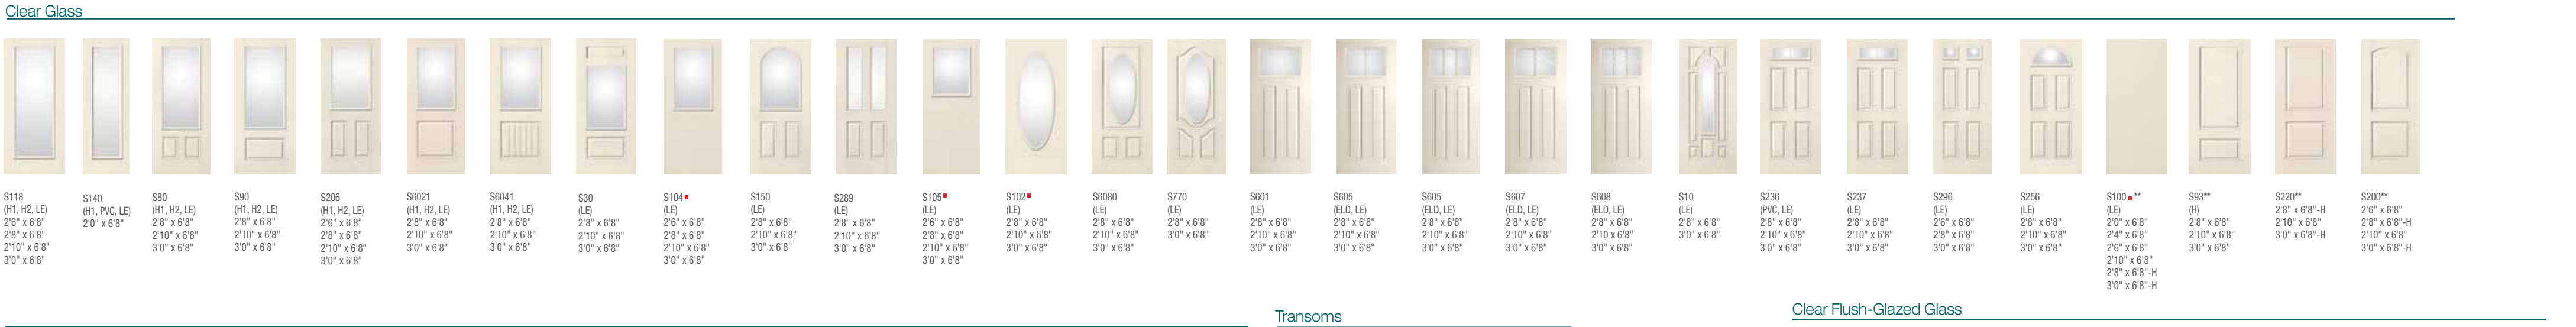

Smooth-Star® & Steel

Clear & Solid Doors

options	
ELD	external lite dividers
FG	flush glazed
FXG	fixed grilles
GBG	white grilles sealed between glass
	-F (flat profile only)
	-FC (flat or contoured profile)
HD	high definition panel
LE	Low-E glass
FG	removable grilles
PVC	PVC door lite frame*

impact rated options	
H1	solid panel
H2	clear glass
H3	clear with Low-E glass
H4	white flat GBG with Low-E glass
H6	impact rated decorative glass

Fiber-Classic Sizing Information
 Doors available in 3'0" widths except where noted.
 Sidelites available in 10", 12" and 14" widths.
 Transoms for 3'0" doors and units with 12" or 14" sidelites in continuous sill system only.
 Taller images represent 8' door styles.

Smooth-Star® Clear Glass with Grilles

Therma-Tru® Fire Door (TR 12-24)

90-minute fire-rated steel edge doors