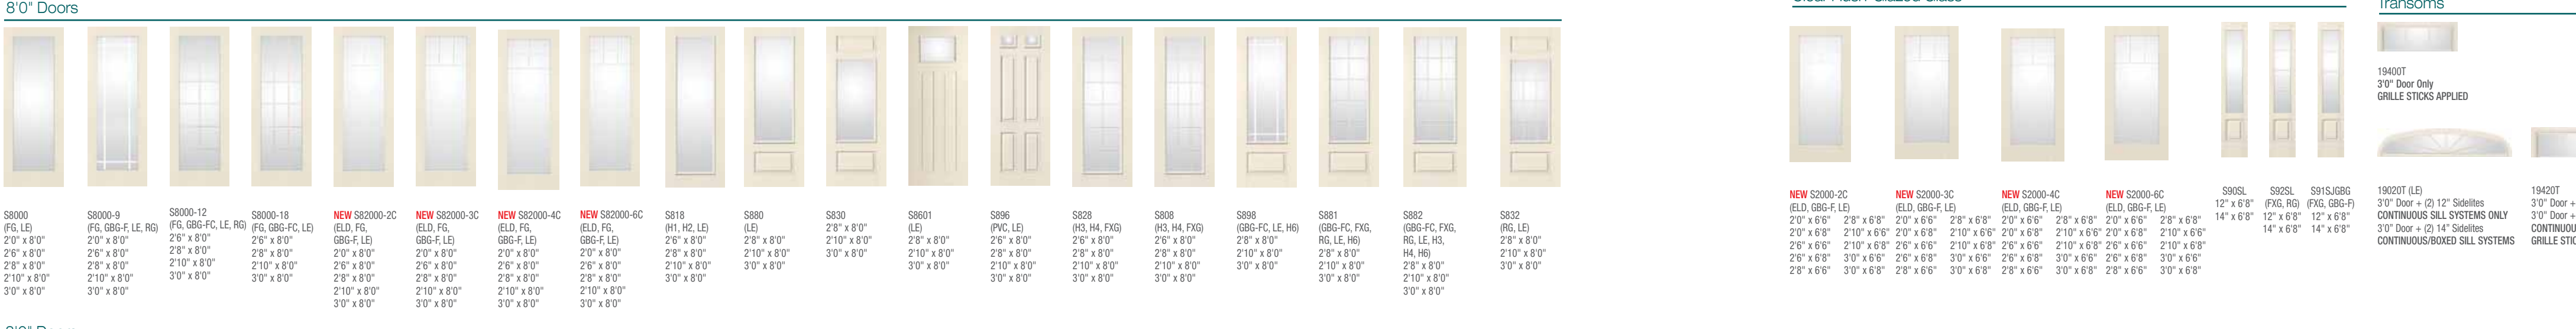

Smooth-Star® & Steel

Clear & Solid Doors

options	
ELD	external lite dividers
FG	flush glazed
FXG	fixed grilles
GBG	white grilles sealed between glass
	-F (flat profile only)
	-FC (flat or contoured profile)
HD	high definition panel
LE	Low-E glass
FG	removable grilles
PVC	PVC door lite frame*

impact rated options	
H1	solid panel
H2	clear glass
H3	clear with Low-E glass
H4	white flat GBG with Low-E glass
H6	impact rated decorative glass

Fiber-Classic Sizing Information
 Doors available in 3'0" widths except where noted.
 Sidelites available in 10", 12" and 14" widths.
 Transoms for 3'0" doors and units with 12" or 14" sidelites in continuous sill system only.
 Taller images represent 8' door styles.

Smooth-Star® Clear Glass with Grilles

Therma-Tru® Fire Door (TR 12-24)

90-minute fire-rated steel edge doors