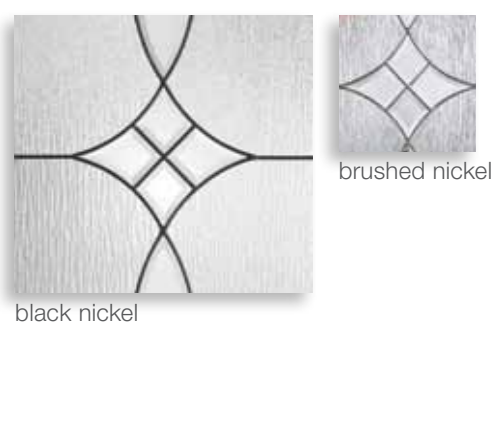

Blackstone® Glass