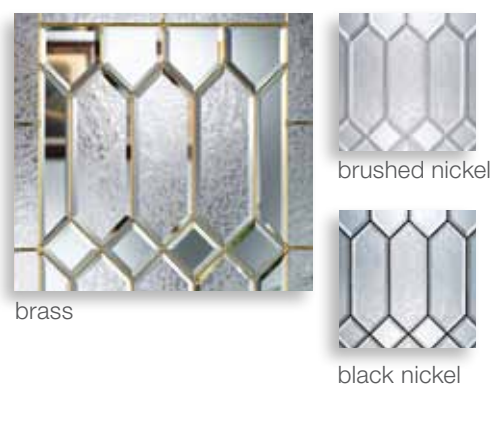

Crystalline™ Glass