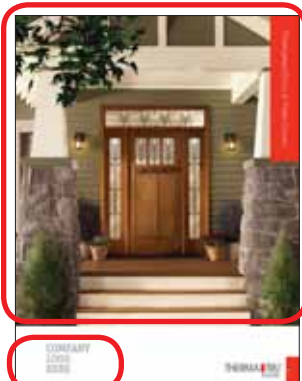

Custom Marketing
for Builders

Custom Marketing Program

Tools that help differentiate and sell your homes.

You want potential home buyers to notice your homes. You want to make a distinct impression and give buyers the ability to create the curb appeal and a look that defines their personality in a home. Through our complete line of fiberglass and steel entry, along with our fiberglass patio entrance solutions, Therma-Tru® provides those opportunities. Let our Custom Marketing help you deliver the messages.

- Use one of your homes as the beauty shot

- Your logo prominently displayed

- Explain how an enhanced entryway can increase the perceived value of a home

- We'll help you select doors that fit your homes and styles