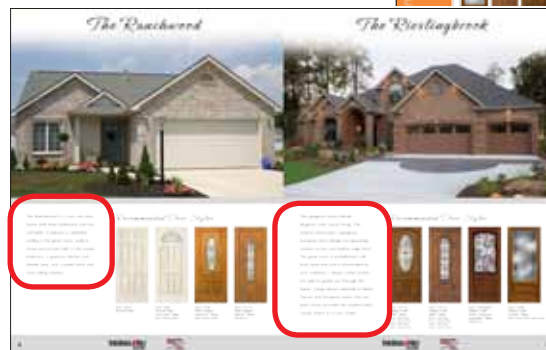

Custom Marketing
for Builders

Custom Marketing Program

Tools that help differentiate and sell your homes.

You want potential home buyers to notice your homes. You want to make a distinct impression and give buyers the ability to create the curb appeal and a look that defines their personality in a home. Through our complete line of fiberglass and steel entry, along with our fiberglass patio entrance solutions, Therma-Tru® provides those opportunities. Let our Custom Marketing help you deliver the messages.

Custom Brochures.

The lasting impression to take away from your model. The perfect sales tool for your people. An ideal piece for your information packets. Our custom brochures allow you to showcase your homes with door styles that fit your architectural styles.

- Use one of your homes as the beauty shot

- Your logo prominently displayed

- Explain how an enhanced entryway can increase the perceived value of a home

- We'll help you select doors that fit your homes and styles

Yard Signs.

Increase visibility and drive traffic from every one of your home sites. A yard sign with a beauty shot of one of your showcase homes, along with your logo and phone number, will catch the eye of a potential buyer. It also says that you are a builder who uses only the most preferred brand of exterior doors in the industry.