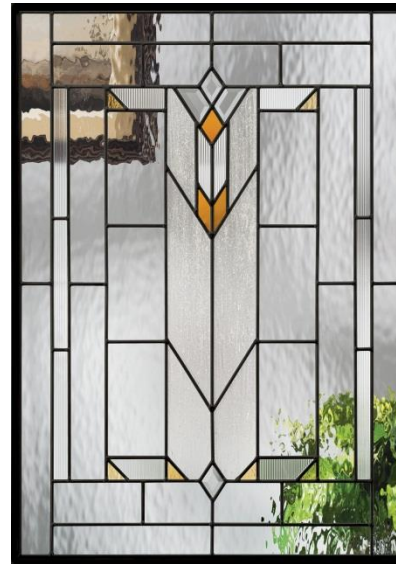

Arborwatch™ & Borrassa™

Arborwatch™

An eclectic interpretation of the Arts and Crafts movement, Arborwatch combines narrow reed glass, M seedy glass, waterglass and coming in a symmetrical arrangement accented by pale amber glass, amber antique glass and clear bevels.

1 6 10

Glass Privacy Rating

Borrassa™

A statement of strength and beauty, Borrassa combines linear and curved wrought iron with hammered glass for the ultimate in privacy. Wrought iron decorative accents add an authentic Old World feel to this stately design.

1 10

Glass Privacy Rating

Black Nickel