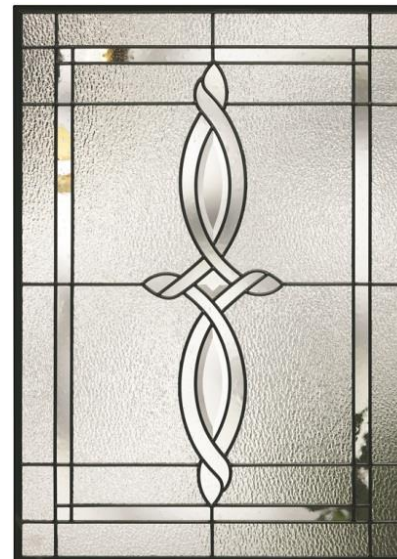

Black Nickel