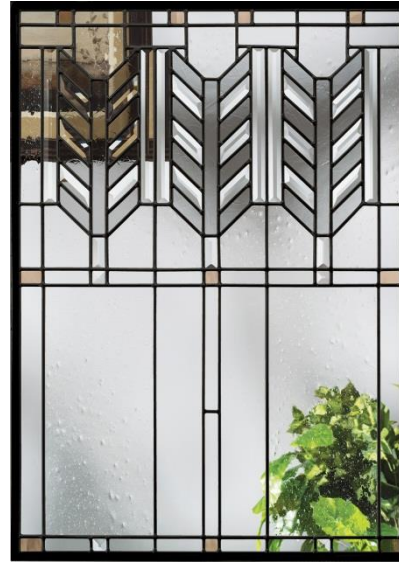

Villager™ & Homeward™

Villager™

Villager beautifully interprets the Craftsman chevron design with bronze waterglass, seeded glass, clear bevels, gray antique glass and coming. Artistically authentic in every detail.

1 **5** 10

Glass Privacy Rating

Black Nickel