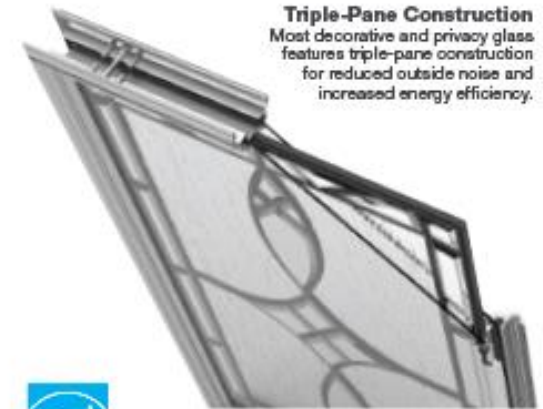

Triple-Pane Construction
Most decorative and privacy glass features triple-pane construction for reduced outside noise and increased energy efficiency.

Contributes to an energy-efficient home.

Door System Components