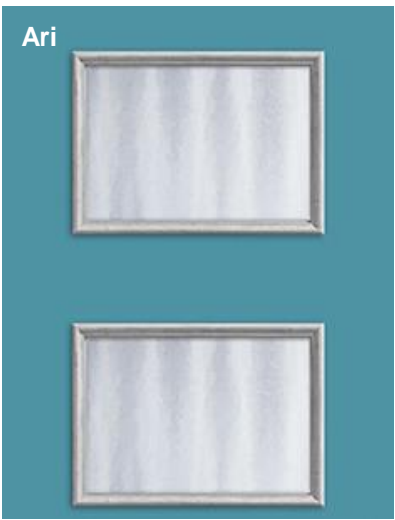

Door Selections: Pulse®

Pulse®

- Ari
- Línea
- Echo
- Solei

Material Choices

PULSE

Pulse® Dark Brown

Generic Gray

Ari