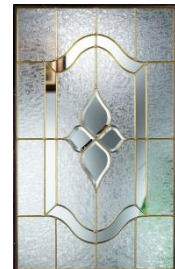

Wellesley™ & Concorde™

Wellesley™

Simple yet charming, Wellesley's Victorian-inspired design uses clear baroque glass, clear bevels, waterglass, granite glass and coming to add beauty to any entry.

Glass Privacy Rating

Concorde™

There's just something friendly about Concorde's cheery four-leaf design. Glue chip glass, clear curved bevels, clear glass and coming make up its Old World charm.

Glass Privacy Rating

Brass