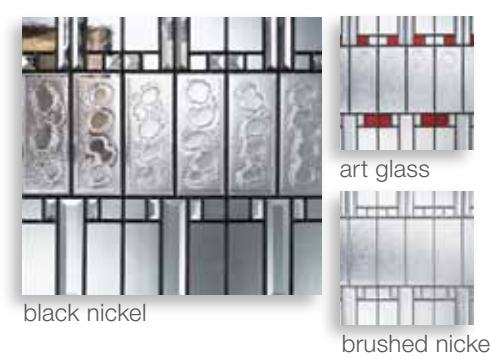

Sedona Glass