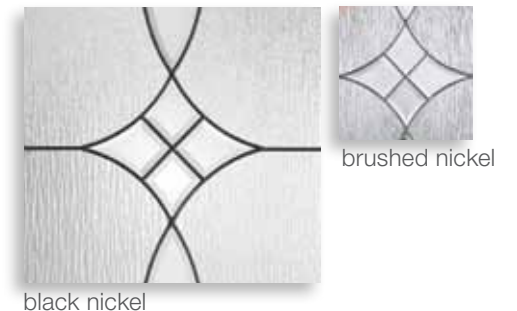

Blackstone® Glass