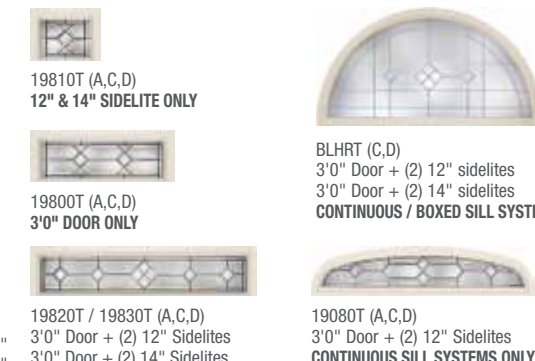

Glass Transoms