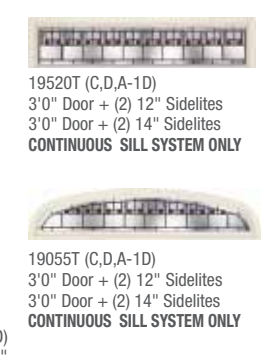

Glass Transoms