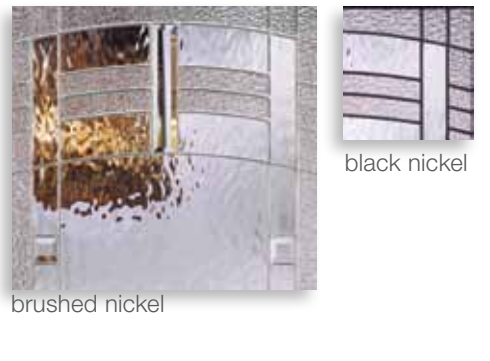

Falling Water™ Glass