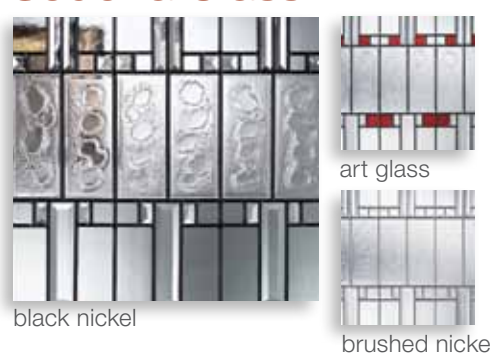

Sedona Glass