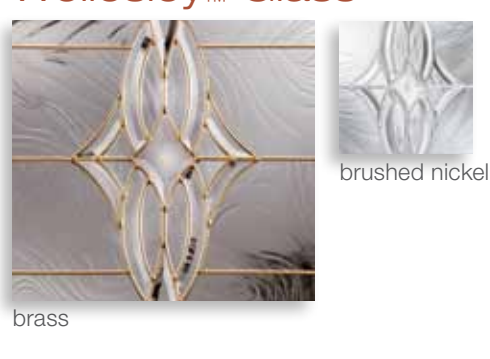

Wellesley™ Glass