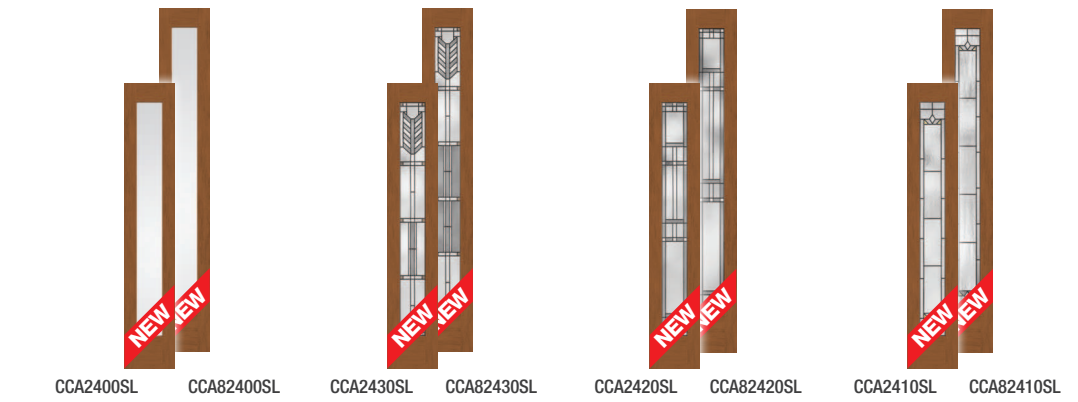

Tru-Advantages

■ **Delivers authentic Shaker design to meet increased market demand.**

- Captures the honesty of Shaker styling with simple design, square sticking, vertical lines and recessed panels.
- Features traditional square sticking, meaning the profile of the edge surrounding the door panels and glass inserts is square.

Bottom: Classic-Craft American Style Collection, Chinchilla Glass with SDLs, Door – CCA82310XJ
Note: See your Therma-Tru seller or visit www.thermatru.com for details on available product sizes and options, limited warranties and exclusions, and Rider.

1-800-THERMA-TRU (843-7628) www.thermatru.com
1750 Indian Wood Circle, Maumee, OH 43537

EnLiten™ Flush-Glazed Riders
for Construction & Installation, and Homeowners

©2017 Therma-Tru Corp. All rights reserved. THERMA-TRU and the Therma-Tru Logo are trademarks of Therma-Tru Corp. Registered trademarks are registered in the U.S. and may be registered internationally. Therma-Tru Corp. is an operating company of Fortune Brands Home & Security, Inc. ENERGY STAR is a government program that helps consumers protect the environment through superior energy efficiency and is a registered trademark of the U.S. Department of Energy and the U.S. Environmental Protection Agency. Set Part #MAFTF18 MTZT / NOV 2017

EnLiten™ Flush-Glazed Glass

Solid-Panel

Sidelites

Available Glass Designs

Also Available for Sidelites